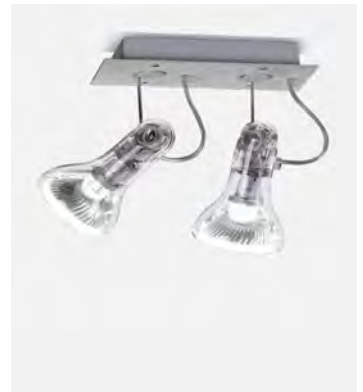

Base Atlas 2

Code A34-026   Finish
○ White *

Materials
Structure: White Polyamide

Product type: Accessory
Weight: Net 0,45 kg – Gross 0,66 kg
Package: 50 x 17 x 7 cm - 0,66 kg – VOL - 0,006 m³

Canopy color: White

CE

ERC

UK
CA