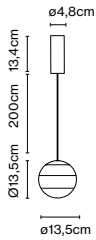

Dipping Light 13

Code	Finish
A691-240	White
A691-241	Blue
A691-242	Green
A691-243	Amber
A691-244	Pink

Materials
Diffuser: Brilliant white blown glass globe with layered paint
Cover: Polycarbonate
Canopy: Metal

Dimmable: Yes
Integrated dimmer: No
Dimming protocols: Phase cut (Triac)
Casambi
DALI

Product type: Pendant
Light source: LED SMD 350mA 4,05W 2700K CRI90 463lm
Luminaire: 220 - 240 VAC TRIAC 5,72W 203lm
Weight: Net 0,8 kg – Gross 1,3 kg
Package: 21 x 22 x 23 cm – 1,3 kg Vol – 0,01 m³
LED included