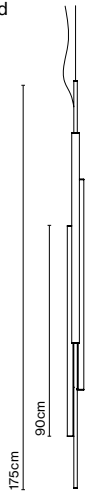

Ambrosia V 175 NEW

Code	Finish	CCT
A704-144-15-22K	● Matt Gold	22K
A704-144-15-27K	● Matt Gold	27K
A704-144-15-30K	● Matt Gold	30K
A704-144-16-22K	● Black	22K
A704-144-16-27K	● Black	27K
A704-144-16-30K	● Black	30K

Materials
Structure: Aluminium
Diffuser: Methacrylate

Dimmable: Yes
Integrated dimmer: No
Dimming protocols: It depends on the purchased power supply.

Product type: Pendant

Light source Ambrosia 22K: LED SMD 24Vdc 43,2W 2200K CRI90 4761lm
Luminaire Ambrosia 22K: (Power supply not included) 4476lm

Light source Ambrosia 27K: LED SMD 24Vdc 43,2W 2700K CRI90 4788lm
Luminaire Ambrosia 27K: (Power supply not included) 4491lm

Light source Ambrosia 30K: LED SMD 24Vdc 43,2W 3000K CRI90 5016lm
Luminaire Ambrosia 30K: (Power supply not included) 4575lm

Weight: Net 1,4 kg – Gross 2,5 kg
Package: 13 x 13 x 184 cm - 2,5 kg – VOL - 0,03 m³

Product notes: 24V remote power supply to be ordered separately.
LED included