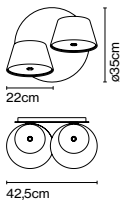

Tam Tam A2

Code	Finish
Base A633-141 35	● Off-white semi-matt (RAL 1013)
Shade A633-130 39	● Black semi-matt (RAL 9011)
A633-130 35	● Off-white semi-matt (RAL 1013)
A633-130 37	● Sand semi-matt (RAL 7032)
A633-130 38	● Silver grey semi-matt (RAL 7001)
A633-130 42	● Olive yellow semi-matt (RAL 1020)
A633-130 46	● Orange semi-matt (RAL 2000)
A633-130 47	● Brown grey semi-matt (RAL 7013)

Materials
Shade: Aluminium
Diffuser: Opalescent methacrylate
Plate: Metal

Product type: Wall
Light source: 2x E27 LED Standard 8W
Weight: Net 1,5 kg – Gross 2,7 kg
Package: 45 x 45 x 13 cm – 1,3 kg Vol – 0,03 m³
(2x) 24 x 24 x 16 cm – 0,7 kg Vol – 0,009 m³

Wire installation: Hardwired