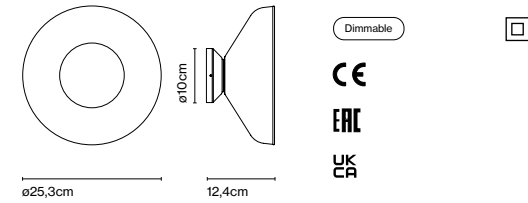

Aura Plus W/Canopy NEW

Code	Finish
A676-033-50-27K	○ Translucent
A676-033-51-27K	● Opal
A676-033-53-27K	● Transparent smoked
A676-033-55-27K	● Copper

Materials	Dimmable: Yes
Shade: Blown glass	Integrated dimmer: No
Structure: Polycarbonate	Dimming protocols: Phase cut (Triac)
Dissipater: Aluminium	

Product type: Wall / Ceiling
Light source: LED SMD 700mA 8,2W 2700K CRI90 913lm
Luminaire: 220 - 240 VAC TRIAC 9W 416lm

Product notes: Structure in black, except for the opal version, with structure in white.
LED included

Wire installation: Hardwired