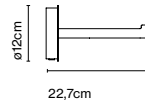

Hardwired wall bracket IP65

Code A654-006   Finish ● Graphite grey (RAL 7024)

Materials
Structure: Metal with stainless anti-oxidant cataphoresis treatment

Product type: Accessory
Weight: Net 0,5 kg – Gross 0,7 kg
Package: 14 x 14 x 28 cm - 0,7 kg – VOL - 0,005 m³

CE
EAC
UK
CA
IP65