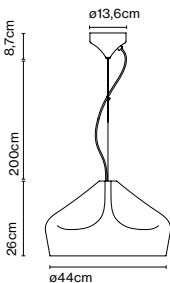

Pleat Box 47

Code	Finish
A636-406-3535	● White - White
A636-406-3549	● White - Gold
A636-406-3835	● Grey - White
A636-406-3849	● Grey - Gold *
A636-406-4135	● Terracotta - White
A636-406-4149	● Terracotta - Gold *
A636-406-3935	● Black - White *
A636-406-3949	● Black - Gold
A636-406-4735	● Brown - White *
A636-406-4749	● Brown - Gold *
A636-406-4235	● Ocher - White
A636-406-4535	● Dark Green - White
A636-406-4549	● Dark Green - Gold

Materials
Shade: Ceramic with the inner part in brilliant white enamel or gold
Canopy: Ceramic
Cord: Fabric

Product type: Pendant
Light source: E27 LED Standard 8W
Weight: Net 4,6 kg – Gross 6 kg
Package: 57 x 57 x 36 cm – 6 kg Vol – 0,1 m³