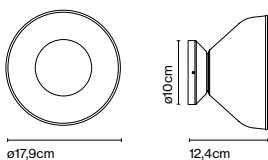

Aura W/Canopy NEW

Code	Finish
A676-032-50-27K	○ Translucent
A676-032-51-27K	● Opal
A676-032-53-27K	● Transparent smoked
A676-032-55-27K	● Copper
A676-032-56-27K	● Violet *

Materials
Shade: Blown glass
Structure: Polycarbonate
Dissipater: Aluminium

Dimmable: Yes
Integrated dimmer: No
Dimming protocols: Phase cut (Triac)

Product type: Wall
Light source: LED SMD 700mA 8,2W 2700K CRI90 913lm
Luminaire: 220 - 240 VAC TRIAC 9W 389lm
Product notes: Structure in black, except for the opal version, with structure in white.
LED included

Wire installation: Hardwired