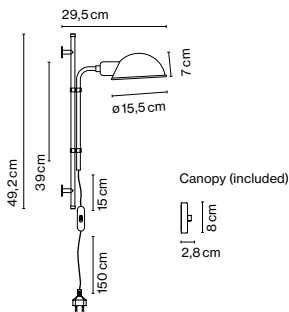

Materials

Stem: Iron
 Shade: Aluminium

Product type: Wall

Light source: E14 LED 5W

Weight: Net 0,8 kg – Gross 1,5 kg

Package: 46 x 34 x 11 cm – 1,5 kg Vol – 0,017 m³

Cable length: 2 m
 Wire installation: Plug-in
 Color cord: Black
 Canopy color: Same color as chosen shade
 Switch location: In-line