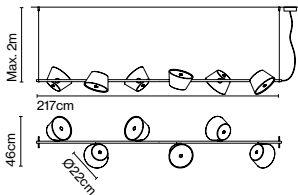

Materials
Shade: Aluminium
Diffuser: Opalescent methacrylate

Product type: Pendant
Light source: 6x E27 LED Standard 8W
Weight: Net 8,1 kg – Gross 10,8 kg
Package: 225 x 18 x 18 cm – 5,7 kg Vol – 0,072 m³
(6x) 24 x 24 x 17 cm – 0,85 kg Vol – 0,009 m³