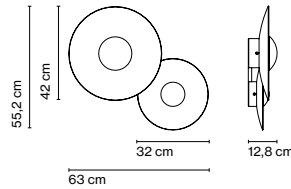

Accessory C2 32/42

Code	Finish
Structure A662-422	● Black
Shades 32	
A662-432	● Oak - White
A662-433	● Wenge - White
A662-434	● Oak - Oak
A662-435	● Wenge - Wenge
A662-436	● Brushed brass - Brushed brass
A662-437	● Black - White
A662-574-36-27K	● Mauve (RAL 010 70 10)
A662-574-37-27K	● Sand (RAL 050 85 10)
A662-574-38-27K	● Stone Grey (RAL 000 65 00)
Shades 42	
A662-438	● Oak - White
A662-439	● Wenge - White
A662-440	● Oak - Oak
A662-441	● Wenge - Wenge
A662-442	● Brushed brass - Brushed brass
A662-443	● Black - White
A662-575-36-27K	● Mauve (RAL 010 70 10)
A662-575-37-27K	● Sand (RAL 050 85 10)
A662-575-38-27K	● Stone Grey (RAL 000 65 00)