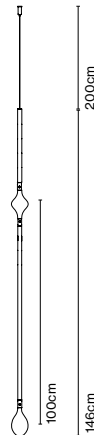

Double hook 146 x1
A718-035-39

1 unit included

● Black

Materials
Structure: Aluminium

Product notes: Hooks to make compositions.