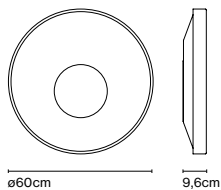

LED included

Dimmable

CE

ERC

UK
CA

Wire installation: Hardwired

Imaginative and playful, Tam Tam is dynamic in its configuration and expressive in its colours. The extensive collection, which comes in pendant, wall and floor lamps, has harnessed colour since its inception to create volume and accentuate spaces.