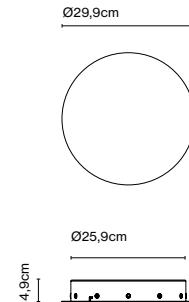

Circular Canopy 50W

Code	Finish	Dimming	Class
A693-003	● Black	Triac	II
A693-004	● Black	DALI	II
A693-025	● Black	Casambi	II

Materials
Structure: Painted iron

Dimmable: Yes
Integrated dimmer: No
Dimming protocols: Phase cut (Triac)
DALI
Casambi