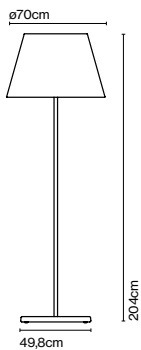

TXL 2019 205

Code A605-060
A605-061

Finish
● Beige
● Grey*

Materials
Base: Concrete
Stem: Stainless steel
Diffuser: White acid etched glass
Shade: Textile with the inner part always in white

Product type: Floor
Light source: 2x E27 LED Standard 8W
Weight: Net 28,8 kg – Gross 32 kg
Package: 41 x 33 x 33 cm – 2,5 kg Vol – 0,04 m³
70 x 70 x 50 cm – 4,4 kg Vol – 0,25 m³
220 x 10 x 10 cm – 3,6 kg Vol – 0,02 m³
66 x 66 x 15 cm – 21,5 kg Vol – 0,06 m³

CE
EAC
IP65

Cable length: 2,5 m
Wire installation: Plug-in
Color cord: Black