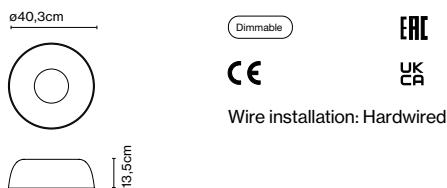

Djembé C42.13

Code	Finish	Dimming	Class
A681-100	White (RAL 1013)	Triac	II
A681-101	Grey (RAL 7022)	Triac	II
A681-102	Red (RAL 3011)	Triac	II
A681-103	Sky Blue (PANTONE 7542C)	Triac	II
A681-200	White (RAL 1013)	DALI	I
A681-201	Grey (RAL 7022)	DALI	I
A681-202	Red (RAL 3011)	DALI	I
A681-203	Sky Blue (PANTONE 7542C)	DALI	I

Materials
Shade: Bi-injected rotary moulded polyethylene (stone texture on the outer part and smooth satin white on the inner part of the fixture)
Diffuser: Aluminium

Dimmable: Yes
Integrated dimmer: No
Dimming protocols: Phase cut (Triac)
DALI
Casambi

Product type: Ceiling
Light source: LED SMD 700mA 16,28W 2700K CRI90 1873lm
Luminaire: 180 - 295 VAC TRIAC 19,71W 846lm
220 - 240 VAC DALI 20,32W 846lm
Weight: Net 2,4 kg – Gross 3,5 kg
Package: 44 x 44 x 19 cm – 3,5 kg Vol – 0,04 m³
LED included

Product notes: 3000K available upon request
Casambi available upon request.
Tunable White DALI available upon request.
Tunable White Casambi available upon request.