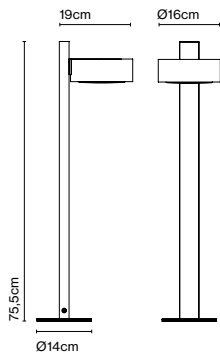

Plaff-on! B IP65

Code Finish
A628-064-39-27K ● Black
A628-064-31-27K ● Rust Brown

Materials Dimmable: Yes
Structure: Aluminium Integrated dimmer: No
Shade: Opal blown glass Dimming protocols: Phase cut (Triac)

Product type: Bollard
Light source: LED COB 230 VAC 8W 2700K CRI90 571lm
Luminaire: 230 VAC TRIAC 8,47W 225lm
Weight: Net 1,8 kg – Gross 3,4 kg
Package: 23,5 x 83 x 33,5 cm – 3,4 kg Vol – 0,07 m³
LED included

Dimmable

CE

IP65

ERC

UK
CA