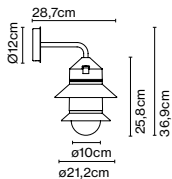

Santorini A Fixed Stem

Code	Finish
A654-023	● White (RAL 9003)
A654-024	● Grey (RAL 7039)
A654-025	● Mustard (RAL 1032)

Materials

Structure: Polycarbonate
Shade: Blown pressed glass
Support: Stainless anti-oxidant
cataphoresis treatment

Product type: Wall

Light source: E27 LED Standard 8W

Weight: Net 1,5 kg – Gross 2,4 kg

Package: 53 x 33 x 24 cm – 2,4 kg Vol – 0,042 m³

CE

ERC

UK

IP65