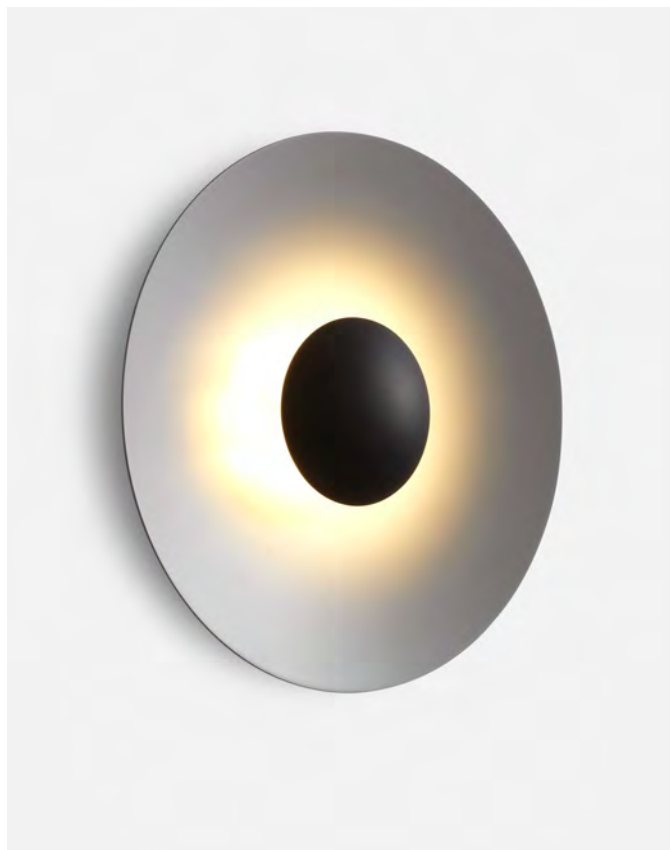

Ginger 32C

Code	Finish
A662-146	● Oak - White
A662-147	● Wenge - White
A662-148	● Oak - Oak
A662-149	● Wenge - Wenge
A662-382	● Brushed brass - Brushed brass
A662-383	● Black - White
A662-570-36-27K	● Mauve (RAL 010 70 10)
A662-570-37-27K	● Sand (RAL 050 85 10)
A662-570-38-27K	● Stone Grey (RAL 000 65 00)

Materials
Diffuser: Pressed wood or brushed aluminium
Dissipater: Aluminium
Canopy: Metal

Dimmable: Yes
Integrated dimmer: No
Dimming protocols: Phase cut (Triac)
Casambi

Product type: Wall / Ceiling
Light source: LED SMD 700mA 8,2W 2700K CRI90 913lm
Luminaire: 220 - 240 VAC TRIAC 9W 350lm
Weight: Net 1 kg – Gross 2 kg
Package: 43 x 48 x 17 cm – 2 kg Vol – 0,04 m³
LED included

Canopy color: Black
Wire installation: Hardwired

Product notes: Casambi available upon request
DALI available upon request

Ginger 42C

Code	Finish
A662-150	● Oak - White
A662-151	● Wenge - White
A662-152	● Oak - Oak
A662-153	● Wenge - Wenge
A662-384	● Brushed brass - Brushed brass
A662-385	● Black - White
A662-571-36-27K	● Mauve (RAL 010 70 10)
A662-571-37-27K	● Sand (RAL 050 85 10)
A662-571-38-27K	● Stone Grey (RAL 000 65 00)

Materials
Diffuser: Pressed wood or brushed aluminium
Dissipater: Aluminium
Canopy: Metal

Dimmable: Yes
Integrated dimmer: No
Dimming protocols: Phase cut (Triac)
Casambi

Product type: Wall / Ceiling
Light source: LED SMD 700mA 16,28W 2700K CRI90 1873lm
Luminaire: 180 - 295 VAC TRIAC 19,71W 698lm
Weight: Net 1,9 kg – Gross 3,5 kg
Package: 57 x 53 x 17 cm – 3,5 kg Vol – 0,051 m³
LED included

Canopy color: Black
Wire installation: Hardwired

Product notes: Casambi available upon request
DALI available upon request