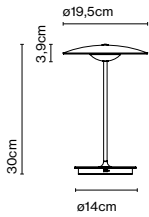

Ginger 20 M

Code	Finish
A662-560	● Oak - White
A662-561	● Wenge - White
A662-562	● Brushed brass - Brushed brass
A662-563	● Brushed brass - White

Materials
Diffuser and base: Pressed wood or brushed aluminium
Dissipater: Aluminium
Stem: Aluminium

Integrated dimmer: Yes
Dimmer type: 3 positions dimmer

Product type: Table / Portable
Light source: LED SMD 1A 3,5W 2700K CRI90 395lm
Luminaire: in 5 Vdc 1,5A 290lm
Weight: Net 0,8 kg – Gross 1 kg
Package: 40 x 21 x 17 cm – 1 kg Vol – 0,01 m³ (1u)
39 x 22 x 41 cm – 2,4 kg Vol – 0,04 m³ (2u)
Product notes: Multiple order of 2 units
Charging cable included (USB to USB-C). Power adapter not included.