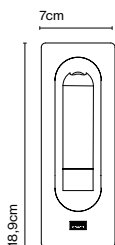

Ledtube RSC USB

Code	Finish
A622-217-17-27K	● Aluminium
A622-217-18-27K	● Bronze
A622-217-35-27K	● Matt white (RAL 9010)
A622-217-39-27K	● Matt black (RAL 9005)

Materials
Structure: Injected aluminium
Frontal: Transparent polycarbonate

Dimmable: No

Product type: Wall
Light source: LED SMD 700mA 2,1W 2700K CRI90 226,5lm
Luminaire: 90 - 264 VAC 5,2W 131lm
Weight: Net 0,87 kg – Gross 1 kg
Package: 11 x 21 x 9 cm – 1 kg Vol – 0,02 m³
Product notes: Incorporated press button to switch on or off when opening or closing the wall lamp. Honeycomb grill to avoid glare. Incorporated USB on fixture face. CRI90 available upon request.
LED included

Wire installation: Hardwired