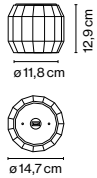

Scotch Club C

Code	Finish
A656-033	● White - White *
A656-034	● White - Gold *
A656-036	● Blue - Gold *
A656-037	● Terracotta - White *
A656-038	● Terracotta - Gold *
A656-039	● Black - White *
A656-040	● Black - Gold *

Materials

Shade: Ceramic with the inner part in brilliant white enamel or gold

Product type: Wall

Light source: G9 LED 2,2W

Weight: Net 0,8 kg – Gross 1,2 kg

Package: 22 x 25 x 23 cm – 1,2 kg Vol – 0,01 m³

Wire installation: Hardwired

Spare parts

Code	Product	Finish	Spare part
R656-014	Scotch Club 17	White - White *	Shade
R656-015	Scotch Club 17	White - Gold *	Shade
R656-016	Scotch Club 17	Terracotta - White *	Shade
R656-017	Scotch Club 17	Terracotta - Gold *	Shade
R656-018	Scotch Club 17	Black - White *	Shade
R656-019	Scotch Club 17	Black - Gold *	Shade
R656-020	Scotch Club 26	White - White *	Shade
R656-021	Scotch Club 26	White - Gold *	Shade
R656-022	Scotch Club 26	Terracotta - White *	Shade
R656-023	Scotch Club 26	Terracotta - Gold *	Shade
R656-024	Scotch Club 26	Black - White *	Shade
R656-002	Scotch Club 26	Black - Gold *	Shade
R656-004	Scotch Club 41	White - White *	Shade
R656-005	Scotch Club 41	White - Gold *	Shade
R656-008	Scotch Club 41	Terracotta - White *	Shade
R656-009	Scotch Club 41	Terracotta - Gold *	Shade
R656-010	Scotch Club 41	Black - White *	Shade
R656-011	Scotch Club 41	Black - Gold *	Shade
R656-025	Scotch Club A 30	White - White *	Shade
R656-026	Scotch Club A 30	White - Gold *	Shade
R656-027	Scotch Club A 30	Terracotta - White *	Shade
R656-028	Scotch Club A 30	Terracotta - Gold *	Shade
R656-029	Scotch Club A 30	Black - White *	Shade
R656-030	Scotch Club A 30	Black - Gold *	Shade
R656-032	Scotch Club A 40	White - Gold *	Shade
R656-033	Scotch Club A 40	Terracotta - White *	Shade
R656-034	Scotch Club A 40	Black - White *	Shade
R656-035	Scotch Club A 40	Black - Gold *	Shade
R656-036	Scotch Club C	White - White *	Shade
R656-037	Scotch Club C	White - Gold *	Shade
R656-038	Scotch Club C	Terracotta - White *	Shade
R656-039	Scotch Club C	Terracotta - Gold *	Shade
R656-040	Scotch Club C	Black - White *	Shade
R656-041	Scotch Club C	Black - Gold *	Shade