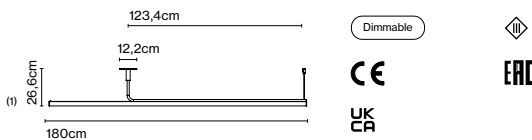

Weight: 3,1 kg – Gross 3,6 kg
 Package: 29 x 10 x 135 cm - 2 kg – VOL - 0,04 m³
 8 x 8 x 188 cm - 1,6 kg – VOL - 0,01 m³

Product notes: 24V remote power supply to be ordered separately.
 LED included

(1) The height can be increased by means of the 40 or 60 cm poles (max. 3 units.) They can be combined..