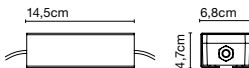

Case: ABS
 Trim: Aluminium

Product type: Accessory

85 - 240 VAC max. 50W

Weight: Net 2 kg – Gross 3 kg

Package: 20 x 12 x 8 cm - 3 kg – VOL - 0,002 m³

Product notes: Bluetooth smart wireless trailing edge dimmer that adjusts light intensity or switches the lamp ON/OFF. Available in Android or iOS with the app Casambi.