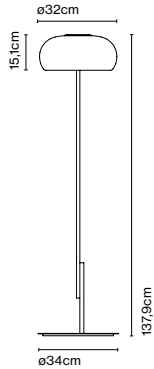

Vetra P

Code	Finish
A689-008	● White *
A689-009	● Black *

Materials
Base: Iron
Stem: Iron
Shade: Blown glass
Dissipater: Aluminium

Dimmable: Yes
Integrated dimmer: Yes
3 positions sensor dimmer.

Product type: Floor
Light source: LED SMD 700mA 8,2W 2700K CRI90 913lm
Luminaire: 100 - 240 VAC 10,85W 348lm
Weight: Net 7,9 kg – Gross 10 kg
Package: 43 x 43 x 28 cm – 3 kg Vol – 0,051 m³
140 x 25 x 25 cm – 4 kg Vol – 0,09 m³
36 x 36 x 5 cm – 3 kg Vol – 0,01 m³
LED included

Dimmer