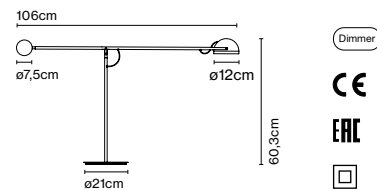

Materials: Steel
 Structure: Steel
 Base: Steel
 Counterweight: Steel
 Diffuser: Aluminium

Dimmable: Yes
 Integrated dimmer: Yes
 Dimming protocols: 3 positions dimmer

Product type: Table
 Light source: LED SMD 24Vdc 4,7W 2700K CRI90 491lm
 Luminaire: 85 - 264 VAC 5,94W 416lm
 Weight: Net 3,5 kg – Gross 6,1kg
 Package: 114 x 24 x 17 cm – 3,1 kg Vol – 0,046 m³
 36 x 36 x 3 cm – 3 kg Vol – 0,004 m³
 LED included