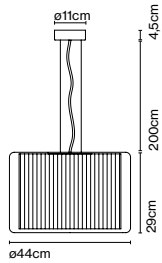

Mercer 44

Code	Finish
A89-012	● Natural cotton ribbon
A89-075	● Pearl white

Materials
Shade: Textile
Structure: Blown glass

Product type: Pendant
Light source: 2x E27 LED Standard 8W
Weight: Net 7,8 kg – Gross 10 kg
Package: 56 x 56 x 48 cm – 10 kg Vol – 0,15 m³

Cable length: 2 m
Wire installation: Hardwired
Color cord: Black
Canopy color: White