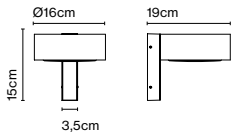

Plaff-on! A IP65

Code   Finish
A628-061-39-27K   ● Black
A628-061-31-27K   ● Rust Brown NEW

Materials
Structure: Aluminium
Shade: Opal blown glass

Dimmable: Yes
Integrated dimmer: No
Dimming protocols: Phase cut (Triac)

Product type: Wall
Light source: LED COB 230 VAC 8W 2700K CRI90 571lm
Luminaire: 230 VAC TRIAC 8,47W 225lm
Weight: Net 0,8 kg – Gross 1,2 kg
Package: 22 x 22 x 16,5 cm – 1,2 kg Vol – 0,008 m³
LED included

Dimmable
CE
EAC
UK
CA

⊕
IP65