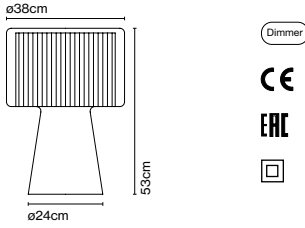

Mercer

Code
A89-001
A89-070

Finish
● Natural cotton ribbon
● Pearl white

Materials
Shade: Textile
Structure: Blown glass
Diffuser: Opal disc

Integrated dimmer: Yes
Dimmer type: Progressive in-line dimmer

Product type: Table
Light source: E27 LED 9,5W DIM
Weight: Net 5 kg – Gross 7 kg
Package: 65 x 49 x 49 cm – 7 kg Vol – 0,16 m³