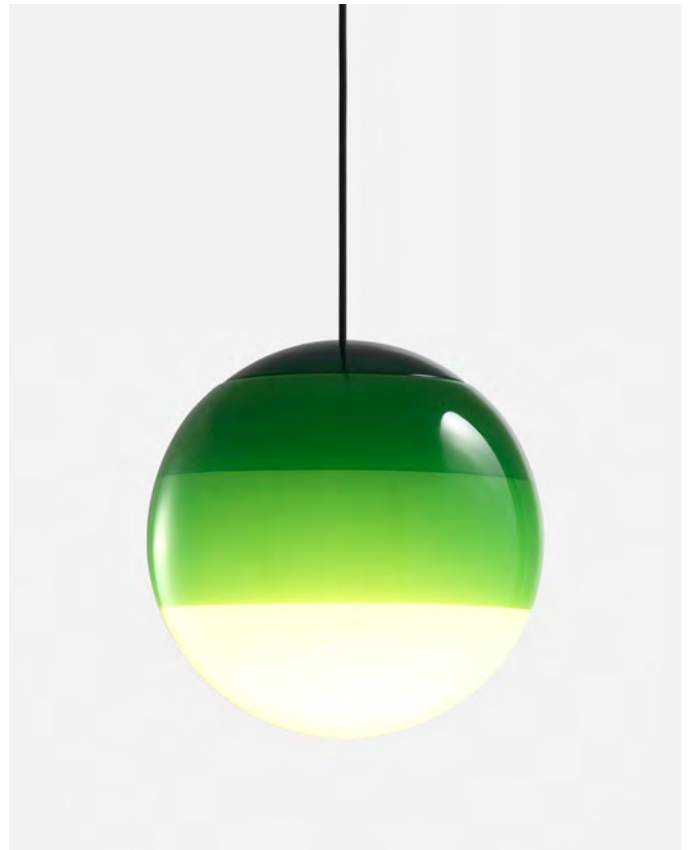

Dipping Light 13 - 24V

Code	Finish
A691-250	White
A691-251	Blue
A691-252	Green
A691-253	Amber
A691-254	Pink

Materials
Diffuser: Brilliant white blown glass globe with layered paint
Cover: Polycarbonate

Dimmable: Yes
Integrated dimmer: No
Dimming protocols: It depends on the purchased power supply.
Phase cut (Triac), DALI, Casambi

Product type: Pendant
Light source: LED SMD 24Vdc 5W 2700K CRI90 495lm
Luminaire: (Power supply not included) 203lm
Weight: Net 0,6 kg – Gross 1 kg
Package: 21 x 22 x 23 cm – 1 kg Vol – 0,01 m³
Product notes: Use with Cluster page 49. 1 pc. hook accessory included
LED included