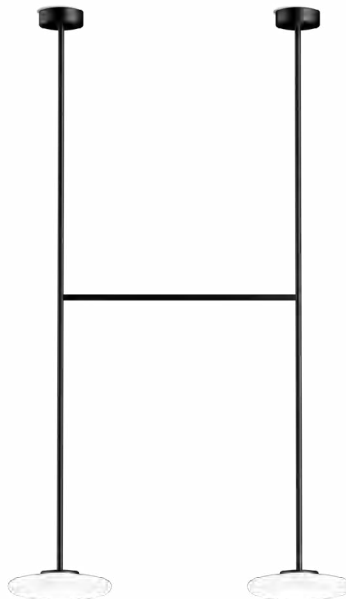

Plan your projects in our Professional Area

Photometric Data

Press Releases

Banners

2D Models

3D Models

HR Images

Videos

Ø10cm