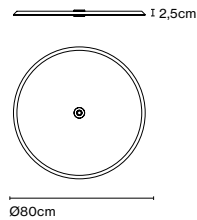

Product type: Accessory

Weight: Net 2,1 kg – Gross 2,5 kg

Package: 10 x 85 x 85 cm - 2,5 kg – VOL - 0,07 m³

Product notes: Only available for Djembé 100.38 and Djembe C100.38.

Accessory C2 Djembé 42

Code A681-017
Finish ● Black (RAL 9005)