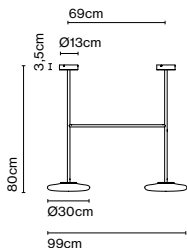

Ihana x2 80

Code	Finish	Dimming	CCT
A709-057-39-27K	● Opal	Triac	27K
A709-058-39-18/30K	● Opal	Triac	DTW 18K-30K

Materials	Dimmable: Yes
Structure: Steel	Integrated dimmer: No
Shade: Opal blown glass	Dimming protocols: Phase cut (Triac)
	Dim to warm from 1800K to 3000K. (Triac)
	DALI, Casambi

Product type: Pendant / Ceiling
Light source: LED SMD 700mA 16,4W 2700K CRI90 1826lm
Luminaire: 220 - 240 VAC TRIAC 19,78W 994lm
Light source DTW: LED COB 350mA 12W 1800-3000K CRI90 1272lm
Luminaire DTW: 220 - 240 VAC TRIAC 15,2W
Weight: Net 4,5 kg – Gross 6,7 kg
Package: 21 x 42 x 42 cm – 3 kg Vol – 0,04 m³
24 x 14 x 114 cm – 3,7 kg Vol – 0,04 m³
LED included

Wire installation: Hardwired
Canopy color: Black

Product notes: Casambi available upon request.
DALI upon request