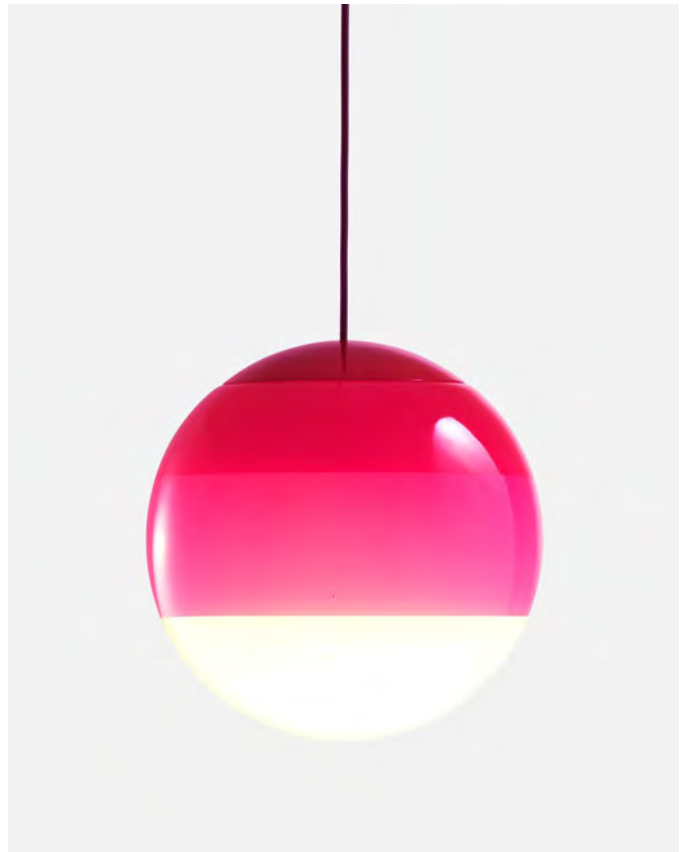

Dipping Light 20

Code	Finish
A691-260	White
A691-261	Blue
A691-262	Green
A691-263	Amber
A691-264	Pink

Materials
Diffuser: Brilliant white blown glass globe with layered paint
Cover: Polycarbonate
Canopy: Metal

Dimmable: Yes
Integrated dimmer: No
Dimming protocols: Phase cut (Triac)
Casambi
DALI

Product type: Pendant
Light source: LED SMD 350mA 4,05W 2700K CRI90 463lm
Luminaire: 220 - 240 VAC TRIAC 5,72W 231lm
Weight: Net 1,3 kg – Gross 1,9 kg
Package: 33 x 26 x 26 cm – 1,9 kg Vol – 0,02 m³
LED included

Dimmable

CE

ERC

UK
CA

Cable length: 2 m
Wire installation: Hardwired
Color cord: Black
Canopy color: Black - Entry points: 1

Product notes: Casambi available upon request.
DALI available upon request.

Dipping Light 20 - 24V

Code	Finish
A691-270	White
A691-271	Blue
A691-272	Green
A691-273	Amber
A691-274	Pink

Materials
Diffuser: Brilliant white blown glass globe with layered paint
Cover: Polycarbonate

Dimmable: Yes
Integrated dimmer: No
Dimming protocols: It depends on the purchased power supply.
Phase cut (Triac), DALI, Casambi

Product type: Pendant
Light source: LED SMD 24Vdc 5W 2700K CRI90 495lm
Luminaire: (Power supply not included) 231lm
Weight: Net 1,06 kg – Gross 1,7 kg
Package: 36 x 26 x 26 cm – 1,7 kg Vol – 0,02 m³
Product notes: Use with Cluster page 49.
1 pc. hook accessory included
LED included

Dimmable

CE

ERC

UK
CA