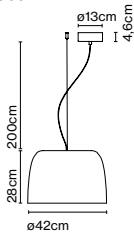

Djembé 42.28

Code	Finish	Dimming	Class
A681-252	White (RAL 1013)	Triac	II
A681-253	Grey (RAL 7022)	Triac	II
A681-254	Red (RAL 3011)	Triac	II
A681-255	Sky Blue (PANTONE 7542C)	Triac	II
A681-256	White (RAL 1013)	DALI	I
A681-257	Grey (RAL 7022)	DALI	I
A681-258	Red (RAL 3011)	DALI	I
A681-259	Sky Blue (PANTONE 7542C)	DALI	I

Materials

Shade: Bi-injected rotary moulded polyethylene (stone texture on the outer part and smooth satin white on the inner part of the fixture)

Diffuser: Aluminium

Dimmable: Yes

Integrated dimmer: No

Dimming protocols: Phase cut (Triac)
DALI
Casambi

Product type: Pendant

Light source: LED SMD 700mA 16,28W 2700K CRI90 1873lm

Luminaire: 180 - 295 VAC TRIAC 19,71W 925lm

220 - 240 VAC DALI 20,32W 925lm

Weight: Net 3 kg – Gross 4,4 kg

Package: 44 x 44 x 32 cm – 4,4 kg Vol – 0,06 m³

LED included