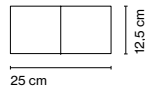

Base Atlas 2

Code A34-026   Finish
○ White *

Materials
Structure: White Polyamide

Product type: Accessory
Weight: Net 0,45 kg – Gross 0,66 kg
Package: 50 x 17 x 7 cm - 0,66 kg – VOL - 0,006 m³

Canopy color: White

CE

ERC

UK
CA