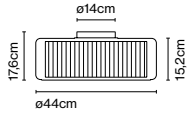

Mercer C

Code	Finish
A89-060	● Natural cotton ribbon
A89-077	● Pearl white

Materials
Shade: Textile
Structure: Blown glass

Product type: Ceiling
Light source: 2x E27 LED Standard 8W
Weight: Net 4,5 kg – Gross 6 kg
Package: 58 x 58 x 36 cm – 6 kg Vol – 0,1 m³

Wire installation: Hardwired