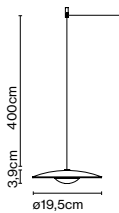

Ginger 20 - 24V

Code	Finish
A662-392	● Oak - White
A662-393	● Wenge - White
A662-394	● Oak - Oak
A662-395	● Wenge - Wenge
A662-344	● Brushed brass - Brushed brass
A662-345	● Brushed brass - White
A662-346	● Black - White

Materials	Dimmable: Yes
Diffuser: Pressed wood or brushed aluminium	Integrated dimmer: No
Dissipater: Aluminium	Dimming protocols: It depends on the purchased power supply.
	Phase cut (Triac)
	DALI

Product type: Pendant
Light source: LED SMD 24Vdc 5W 2700K CRI90 495lm
Luminaire: (Power supply not included) 161lm
Weight: Net 0,3 kg – Gross 0,5 kg
Package: 23 x 21 x 10 cm – 0,5 kg Vol – 0,01 m³
Product notes: Use with Cluster page 49. 1 pc. hook accessory included
LED included

Dimmable

Cable length: 4 m
Wire installation: Hardwired
Color cord: Black