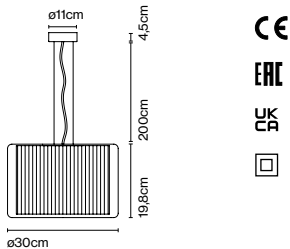

Mercer 30

Code
A89-029
A89-074

Finish
● Natural cotton ribbon
● Pearl white

Materials
Shade: Textile
Structure: Blown glass

Product type: Pendant
Light source: E27 LED Standard 8W
Weight: Net 2,8 kg – Gross 3,7 kg
Package: 39 x 34 x 40 cm – 3,7 kg Vol – 0,06 m³

Cable length: 2 m
Wire installation: Hardwired
Color cord: Black
Canopy color: White