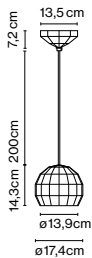

Materials

Shade: Ceramic with the inner part in brilliant white enamel or gold
 Canopy: Ceramic
 Cord: Fabric

Product type: Pendant

Light source: G9 LED 2,2W
 Weight: Net 1,3 kg – Gross 2 kg
 Package: 45 x 25 x 27 cm – 2 kg Vol – 0,03 m³