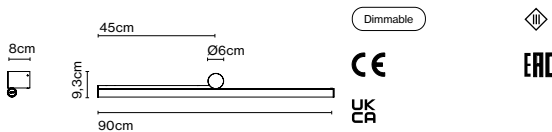

Ambrosia A 90 left

Code	Finish	CCT
A704-017-15-22K	● Matt Gold	22K
A704-017-15-27K	● Matt Gold	27K
A704-017-15-30K	● Matt Gold	30K
A704-017-16-22K	● Black	22K
A704-017-16-27K	● Black	27K
A704-017-16-30K	● Black	30K

Materials: Aluminium
Structure: Aluminium
Diffuser: Methacrylate
Canopy: Aluminium / Steel

Dimmable: Yes
Integrated dimmer: No
Dimming protocols: It depends on the purchased power supply.

Product type: Wall
Light source Ambrosia 22K: LED SMD 24Vdc 14,4W 2200K CRI90 1587lm
Luminaire Ambrosia 22K: (Power supply not included) 1497lm

Light source Ambrosia 27K: LED SMD 24Vdc 14,4W 2700K CRI90 1521lm
Luminaire Ambrosia 27K: (Power supply not included) 1497lm

Light source Ambrosia 30K: LED SMD 24Vdc 14,4W 3000K CRI90 1692lm
Luminaire Ambrosia 30K: (Power supply not included) 1525lm

Product notes: 24V remote power supply to be ordered separately.

Weight: Net 0,68 kg – Gross 1,5 kg

Package: 9,8 x 8 x 8 cm - 0,8 kg – Vol - 0,006 m³

14,5 x 13,5 x 61 cm - 0,7 kg – Vol - 0,01 m³

LED included

Wire installation: Hardwired / Recessed