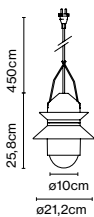

Santorini

Code	Finish
A654-001	● White (RAL 9003)
A654-002	● Grey (RAL 7039)
A654-003	● Mustard (RAL 1032)

Materials
Structure: Polycarbonate
Shade: Blown pressed glass

Product type: Pendant
Light source: E27 LED Standard 8W
Weight: Net 1,5 kg – Gross 2,2 kg
Package: 41 x 26 x 24 cm – 2,2 kg Vol – 0,03 m³

CE

EAC

IP65

Cable length: 4,5 m
Wire installation: Plug-in
Color cord: Black