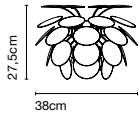

Discocó A

Code
A620-100
A620-104

Finish
● White (RAL 9003)
● Black - Gold (RAL 9004 - Gold)

Materials
Discs: ABS
Semi-sphere: Chromed metal

Product type: Wall
Light source: 2x E14 LED 5W
Weight: Net 1,2 kg – Gross 1,5 kg
Package: 59 x 19 x 15 cm - 1,5 kg – VOL - 0,02 m³

CE

ERC

UK