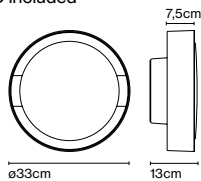

Plaff-on! 33 LED IP54

Code	Finish	Dimming	CCT
A628-054	● Black	Triac	27K
A628-055	● Black	DALI	27K
A628-065	● Black	Triac	27K - 30K - 40K
A628-054-31-27K	● Rust Brown	Triac	27K
A628-055-31-27K	● Rust Brown	DALI	27K
A628-065-31-3CCT	● Rust Brown	Triac	27K - 30K - 40K

Materials
Structure: Aluminium
Shade: Opal blown glass

Dimmable: Yes
Integrated dimmer: No
Dimming protocols: Phase cut (Triac)
DALI, Casambi

Product type: Wall / Ceiling

Light source: LED SMD 700mA 21,8W 2700K CRI90 2654lm

Luminaire: 220 - 240 VAC TRIAC 27W 1941lm

220 - 240 VAC DALI 26,1W 1941lm

Light source: LED SMD 700mA 21,8W 3000K CRI90 2929lm

Luminaire: 220 - 240 VAC TRIAC 26,95W

Light source: LED SMD 700mA 21,8W 4000K CRI90 3049lm

Luminaire: 220 - 240 VAC TRIAC 26,95W

Weight: Net 4 kg – Gross 4,5 kg

Package: 40 x 40 x 21 cm – 4,5 kg Vol – 0,03 m³

LED included

Dimmable

IP54

CE

ERC

UK
CA