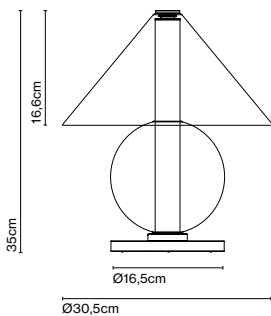

Materials Dimmable: Yes
Diffuser: Blown glass Integrated dimmer: Yes
Base: Methacrylate Dimming protocols: Progressive from 0 to 100

Product type: Table
Light source: LED SMD 700mA 2,1W 2200K CRI80 226,5lm
Luminaire: 85 - 264 VAC
Weight: Net 2,1 kg – Gross 4,6 kg
Package: 65 x 39 x 31 cm - 4,6 kg – VOL - 0,08 m³
LED included