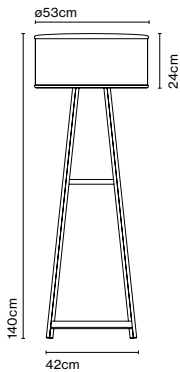

Cala 140 IP65

Code A645-003 Finish ● Iroko - Brown

Materials
Shade: Polyethylene, Textilene
Structure: Iroko wood

Product type: Floor
Light source: 2x E27 LED Standard 8W
Weight: Net 10,6 kg – Gross 10,3 kg
Package: 56 x 56 x 29 cm - 5,2 kg – VOL - 0,091 m³
47 x 12 x 126 cm - 6 kg – VOL - 0,071 m³