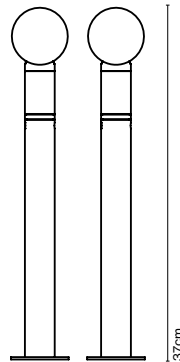

Support Fris A 37 x2

Code A718-041-39   Finish ● Black

Materials
Structure: Metal

Product type: Accessory
Product notes: Accessory used to hold the luminaire.