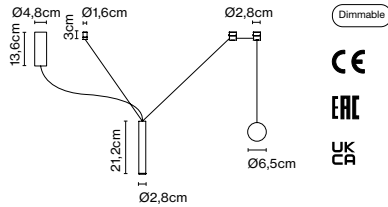

Milana Counterweight

Code Finish
A699-007-35-27K ● Off-white (RAL 1013)
A699-007-39-27K ● Black (RAL 9005)

Materials Dimmable: Yes
Shade: Aluminium Integrated dimmer: No
Diffuser: Polycarbonate Dimming protocols: Phase cut (Triac)

Product type: Pendant
Light source: LED SMD 700mA 8,6W 2700K CRI90 372lm
Luminaire: 220 - 240 VAC TRIAC 8,72W 340lm
Weight: Net 1 kg – Gross 1,46 kg
Package: 24 x 24 x 7 cm – 0,86 kg Vol – 0,004 m³
12 x 12 x 7 cm – 0,6 kg Vol – 0,001 m³
Product notes: DALI upon request
LED included

Cable length: 3 m
Wire installation: Hardwired
Color cord: Black
Canopy color: Black