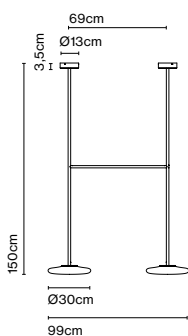

Ihana x2 150

Code	Finish	Dimming	CCT
A709-009-39-27K	● Opal	Triac	27K
A709-010-39-18/30K	● Opal	Triac	DTW 18K-30K

Materials
Structure: Steel
Shade: Opal blown glass

Dimmable: Yes
Integrated dimmer: No
Dimming protocols: Phase cut (Triac)
Dim to warm from 1800K to 3000K. (Triac)
DALI, Casambi

Product type: Pendant / Ceiling
Light source: LED SMD 700mA 16,4W 2700K CRI90 1826lm
Luminaire: 220 - 240 VAC TRIAC 19,78W 994lm
Light source DTW: LED COB 350mA 12W 1800-3000K CRI90 1272lm
Luminaire DTW: 220 - 240 VAC TRIAC 15,2W
Weight: Net 5,1 kg – Gross 8,2 kg
Package: (2x) 21 x 42 x 42 cm – 3 kg Vol – 0,04 m³
18 x 18 x 167 cm – 5,2 kg Vol – 0,05 m³
LED included

Dimmable

UK
CA

CE

ERC

Wire installation: Hardwired
Canopy color: Black

Product notes: Casambi available upon request.
DALI upon request