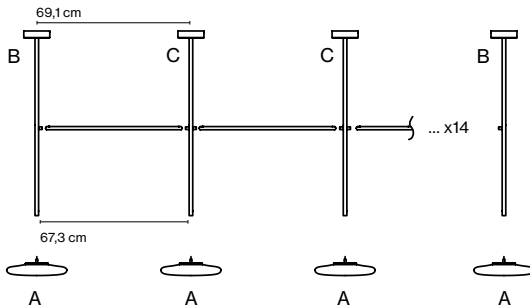

Product notes: Take into account the overall height of the setup. 1 horizontal tube included. Maximum 1 unit.

Code	Description	Dimming
Central tube (C)		
A709-055-39	● Central 80cm	Triac
A709-023-39	● Central 100cm	Triac
A709-025-39	● Central 150cm	Triac
A709-027-39	● Central 200cm	Triac
A709-053-39	● Central 80cm	Triac - DTW
A709-029-39	● Central 100cm	Triac - DTW
A709-031-39	● Central 150cm	Triac - DTW
A709-033-39	● Central 200cm	Triac - DTW

Product notes: Take into account the overall height of the setup. 1 horizontal tube included. Maximum 12 unit.