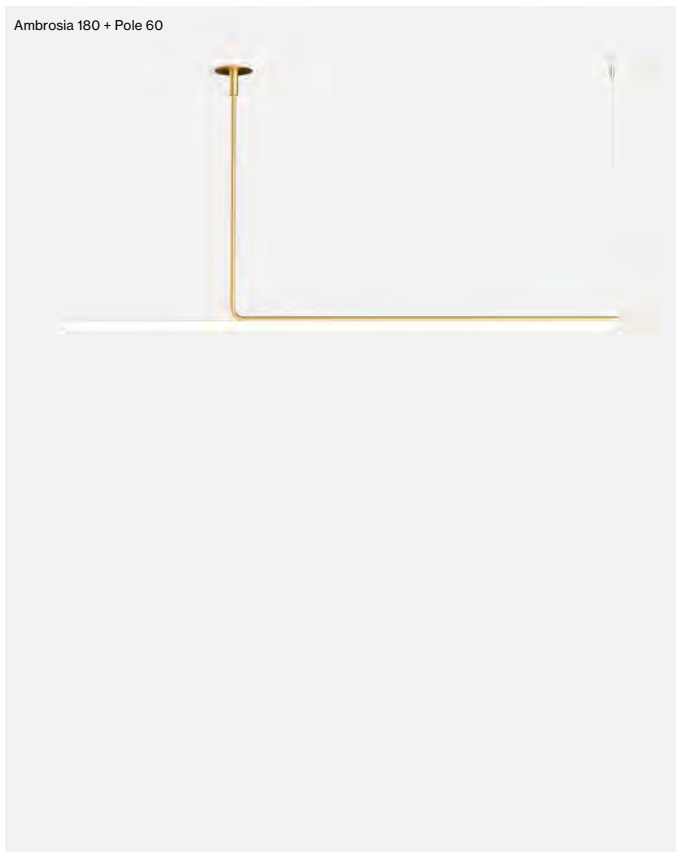

Ambrosia 180

Code	Finish	CCT
A704-002-15-22K	● Matt Gold	22K
A704-002-15-27K	● Matt Gold	27K
A704-002-15-30K	● Matt Gold	30K
A704-002-16-22K	● Black	22K
A704-002-16-27K	● Black	27K
A704-002-16-30K	● Black	30K

Materials
Structure: Aluminium
Diffuser: Methacrylate
Canopy: Aluminium / Steel

Dimmable: Yes
Integrated dimmer: No
Dimming protocols: It depends on the purchased power supply.

Product type: Pendant / Ceiling
Light source Ambrosia 22K: LED SMD 24Vdc 28,8W 2200K CRI90 3174lm
Luminaire Ambrosia 22K: (Power supply not included) 2823lm

Light source Ambrosia 27K: LED SMD 24Vdc 28,8W 2700K CRI90 3042lm
Luminaire Ambrosia 27K: (Power supply not included) 2833lm

Light source Ambrosia 30K: LED SMD 24Vdc 28,8W 3000K CRI90 3384lm
Luminaire Ambrosia 30K: (Power supply not included) 2886lm

Weight: 3,1 kg – Gross 3,6 kg
Package: 29 x 10 x 135 cm - 2 kg – VOL - 0,04 m³
8 x 8 x 188 cm - 1,6 kg – VOL - 0,01 m³

Product notes: 24V remote power supply to be ordered separately.
LED included

(1) The height can be increased by means of the 40 or 60 cm poles (max. 3 units.) They can be combined..

Wire installation: Hardwired / Recessed

Ambrosia 210

Code	Finish	CCT
A704-003-15-22K	● Matt Gold	22K
A704-003-15-27K	● Matt Gold	27K
A704-003-15-30K	● Matt Gold	30K
A704-003-16-22K	● Black	22K
A704-003-16-27K	● Black	27K
A704-003-16-30K	● Black	30K

Materials
Structure: Aluminium
Diffuser: Methacrylate
Canopy: Aluminium / Steel

Dimmable: Yes
Integrated dimmer: No
Dimming protocols: It depends on the purchased power supply.

Product type: Pendant / Ceiling
Light source Ambrosia 22K: LED SMD 24Vdc 28,8W 2200K CRI90 3174lm
Luminaire Ambrosia 22K: (Power supply not included) 2802lm