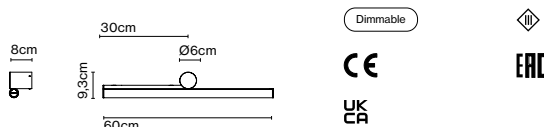

Ambrosia A 60 left

Code	Finish	CCT
A704-015-15-22K	● Matt Gold	22K
A704-015-15-27K	● Matt Gold	27K
A704-015-15-30K	● Matt Gold	30K
A704-015-16-22K	● Black	22K
A704-015-16-27K	● Black	27K
A704-015-16-30K	● Black	30K

Materials
Structure: Aluminium
Diffuser: Methacrylate
Canopy: Aluminium / Steel

Dimmable: Yes
Integrated dimmer: No
Dimming protocols: It depends on the purchased power supply.

Product type: Wall
Light source Ambrosia 22K: LED SMD 24Vdc 9,6W 2200K CRI90 1058lm
Luminaire Ambrosia 22K: (Power supply not included) 1003lm

Light source Ambrosia 27K: LED SMD 24Vdc 9,6W 2700K CRI90 1014lm
Luminaire Ambrosia 27K: (Power supply not included) 1007lm

Light source Ambrosia 30K: LED SMD 24Vdc 9,6W 3000K CRI90 1028lm
Luminaire Ambrosia 30K: (Power supply not included) 1025lm

Product notes: 24V remote power supply to be ordered separately.

Weight: Net 0,59 kg – Gross 1,3 kg

Package: 6,8 x 8 x 8 cm - 0,6 kg – Vol - 0,004 m³

14,5 x 13,5 x 61 cm - 0,7 kg – Vol - 0,01 m³

LED included

Wire installation: Hardwired / Recessed