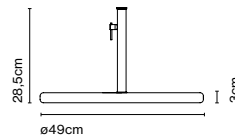

70 base + stem

Code A683-044
Finish ● Concrete and black (RAL 9005)

Materials
Base: Concrete
Stem: Stainless steel

Product type: Accessory
Weight: Net 36,8 kg – Gross 51,7 kg
Package: 75 x 75 x 19 cm - 49,5 kg – VOL -0,106 m³
31 x 18 x 17 cm - 2,2 kg – VOL -0,009 m³
Product notes: Base only compatible with Jaima P307