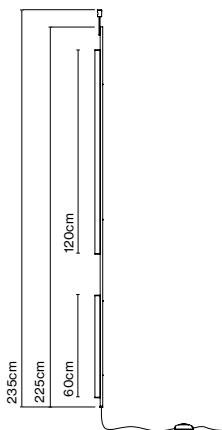

Weight: Net 1,6 kg – Gross 4,2 kg

Package: 15,4 x 15,4 x 256 cm - 4,2 kg – VOL - 0,06 m³

LED included

Dimmable

CE

ERIC

Cable length: 2 m
Wire installation: Plug-in
Color cord: Black
Switch location: In-line