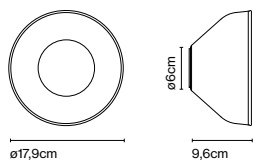

Aura On/Off

Code	Finish
A676-030-50-27K	○ Translucent
A676-030-51-27K	● Opal
A676-030-53-27K	● Transparent smoked
A676-030-55-27K	● Copper
A676-030-56-27K	● Violet *

Materials Dimmable: No
Shade: Blown glass
Structure: Polycarbonate
Dissipater: Aluminium

Product type: Wall
Light source: LED SMD 230 VAC 10W 2700K CRI90 1150lm
Luminaire: 230 VAC 10W 489lm

Weight: Net 0,52 kg – Gross 1 kg
Package: 26 x 26 x 20 cm - 1 kg – VOL - 0,013 m³
Product notes: Structure in black, except for the opal version, with structure in white.
LED included

Wire installation: Hardwired