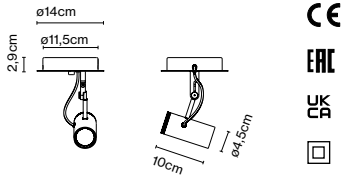

Polo Spot

Code
A642-036 ● Black *(RAL 9005)
A642-037 ● White *(RAL 9001)

Materials
Diffuser: Aluminium
Body: Aluminium

Dimmable: No

Product type: Ceiling
Light source: LED COB 350mA 6,3W 3000K CRI80 532,4lm
Luminaire: 100 - 240 VAC 8,11W 436lm
Weight: Net 0,6 kg – Gross 0,8 kg
Package: 19 x 19 x 14 cm – 0,8 kg Vol – 0,005 m³
Product notes: Reflector with 36° degree aperture
LED included

Wire installation: Hardwired
Color cord: Black