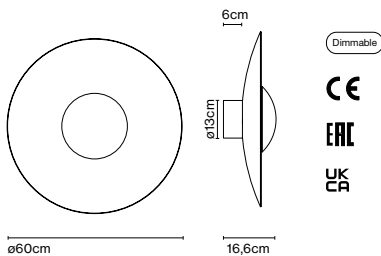

Ginger 60C IP65

Code
A662-553-31
A662-553-39

Finish
● Rust Brown
▲ Black - White (RAL 9005-9010)

Materials
Diffuser: Aluminium
Dissipater: Aluminium

Dimmable: Yes
Integrated dimmer: No
Dimming protocols: Phase cut (Triac)

Product type: Wall / Ceiling
Light source: LED SMD 700mA 22,4W 2700K CRI90 2933lm
Luminaire: 180 - 295 VAC TRIAC 26,09W 1165lm - Black-White
180 - 295 VAC TRIAC 26,09W 245lm - Rust brown
Weight: Net 3,6 kg – Gross 6,3 kg
Package: 67 x 67 x 24 cm – 6,3 kg Vol – 0,1 m³
Product notes: DALI and Casambi upon request
LED included