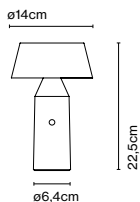

Materials	Dimmable: Yes
Shade: Color polycarbonate	Integrated dimmer: Yes
Body: Color polycarbonate	Dimmer Type: 3 positions dimmer
Diffuser: Opal polycarbonate	

Product type: Table / Portable
 Light source: LED SMD 1A 3,5W 2700K CRI90 398lm
 Luminaire: in 5 Vdc 1,5A 241lm
 Weight: Net 0,46 kg – Gross 1,2 kg
 Package: Ø16 x 30 cm – 1,2 kg Vol – 0,006 m³ (1U)
 51 x 30 x 34 cm – 6,8 kg Vol – 0,05 m³ (6U)
 Product notes: Multiple order of 6 units
 Charging cable included (USB to USB-C). Power adapter not included.
 LED included