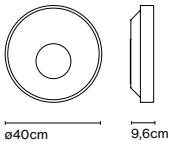

Sun 40

Code
A671-006

Finish
● Graphite *

Dimming
Triac

Materials
Diffuser: Thermoformed opal methacrylate, with another diffuser in opal blown glass placed off-centre.
Structure: Iron

Dimmable: Yes
Integrated dimmer: No
Dimming protocols: Phase cut (Triac)

Product type: Ceiling / Wall

Light source: LED SMD 700mA 21,3W 2700K CRI80 2765lm

Luminaire: 180 - 295 VAC TRIAC 25,5W 1830lm
220 - 240 VAC DALI 21,26W 1830lm

Weight: Net 3,5 kg – Gross 5,7 kg

Package: 49 x 49 x 23 cm – 5,7 kg Vol – 0,055 m³
LED included

Dimmable

CE

ERC

UK
CA