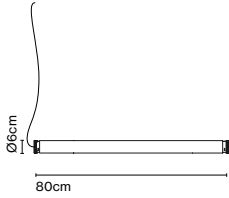

Fris 80 NEW

Code	Finish	CCT
A718-007-16-27K	● Black	27K
A718-007-18-27K	● Bronze	27K
A718-007-16-30K	● Black	30K
A718-007-18-30K	● Bronze	30K

Materials
Structure: Aluminium
Diffuser: Glass

Dimmable: Yes
Integrated dimmer: No
Dimming protocols: It depends on the purchased power supply.

Product type: Wall / Ceiling
Light source: LED SMD 24Vdc 13,7W 2700K CRI90 1657lm
Luminaire: (Power supply not included)

Light source: LED SMD 24Vdc 13,7W 3000K CRI90 1612lm
Luminaire: (Power supply not included)

Product notes: 24V remote power supply and hooks (page 95) to be ordered separately.
LED included