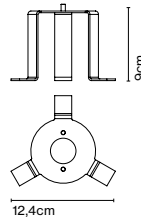

Code A662-556
 Finish ● Stainless steel

Materials
 Structure: Stainless steel 316 L

Product type: Accessory
 Weight: Net 0,3 kg – Gross 0,4 kg
 Package: 15 x 15 x 13 cm - 0,4 kg – VOL - 0,003 m³

Ginger: Power Supply - Non Dimmable IP