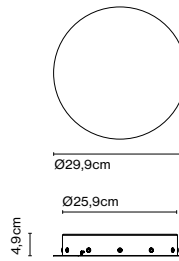

Weight: Net 3,2 kg – Gross 3,8 kg
 Package: 42 x 42 x 8 cm - 3,8 kg – VOL - 0,01 m³
 Product notes: Canopy for 24V luminaires.

Wire installation: Hardwired
 Canopy color: Black - Entry points: 3

Cluster Ambrosia V 200W