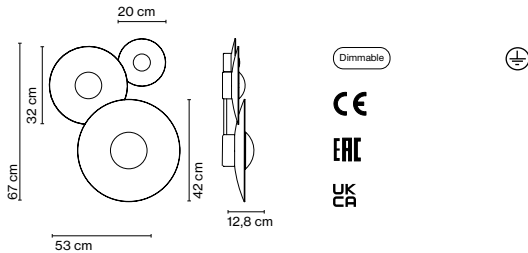

Product type: Wall / Ceiling
Light source: LED SMD 700mA 28,5W 2700K CRI90 3243lm
Luminaire: 180 - 295 VAC TRIAC 33,5W 1209lm
Weight: Net 7,8 kg – Gross 10 kg
Package: 23 x 21 x 10 cm – 1 kg Vol – 0,01 m³
          57 x 53 x 17 cm – 3,5 kg Vol – 0,051 m³
          57 x 53 x 17 cm – 3 kg Vol – 0,051 m³
          53 x 53 x 12 cm – 2,5 kg Vol – 0,03 m³
Product notes: Accessory to combine Ginger models 20 C, 32 C, and 42 C for a single junction box.