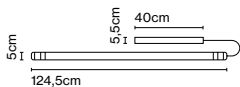

Dimmable ☐

Wire installation: Hardwired
Color cord: Transparent
Canopy color: White