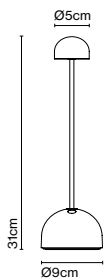

Sips

Code	Finish
A721-001-3534-27K	● White - Silver (RAL 9001 - RAL 9006)
A721-001-4749-27K	● Chocolate - Gold (RAL 8017 - RAL 1036)
A721-001-4549-27K	● Green - Gold (RAL 6009 - RAL 1036)

Materials: Polycarbonate
Diffuser: Polycarbonate
Base: Polycarbonate
Stem: Steel

Dimmable: Yes
Integrated dimmer: Yes
Dimmer type: 3 positions dimmer

Product type: Table / Portable
Light source: LED SMD 2,2W 1,5 A 2700K CRI90 327lm
Luminaire: in 5 Vdc 1,5A
Weight: Net 0,34 kg – Gross 0,59 kg
Package: 38 x 13,5 x 12 cm – 0,59 kg Vol – 0,006 m3
Product notes: Multiple order of 6 units
Charging cable included (USB to USB-C). Power adapter not included.
LED included