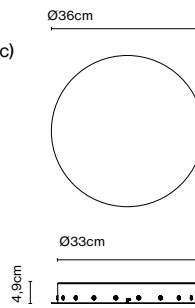

Cluster Ambrosia V 200W

Code A666-237-39
A666-235-39
A666-236-39
Finish ● Black
● Black
● Black

Dimming Triac
DALI (max. 150W)
Casambi (max. 150W)
Class II
I
I

Materials
Structure: Painted iron

Dimmable: Yes
Integrated dimmer: No
Dimming protocols: Phase cut (Triac)
DALI
Casambi

Product type: Accessory
Luminaire: 220 - 240 VAC TRIAC 200W (max.)
220 - 240 VAC DALI / Casambi 150W (max.)

Weight: Net 3,4 kg – Gross 4 kg
Package: 42 x 42 x 8 cm - 4 kg – VOL - 0,01 m³
Product notes: Canopy for 24V luminaires.