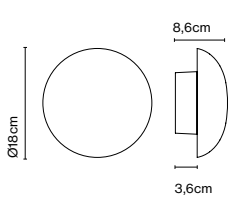

Babila 18

Code	Finish
A706-001	● Polished stainless steel
A706-003-35	● White (RAL 9010)
A706-003-47	● Brown (RAL 8019)

Materials	Dimmable: Yes
Diffuser: Polished stainless steel	Integrated dimmer: No
AISI 316 or lacquered aluminium	Dimming protocols: Phase cut (Triac)

Product type: Wall / Ceiling
Light source: LED COB 230 VAC 8W 2700K CRI90 571lm
Luminaire: 230 VAC TRIAC 8,47W 89lm
Weight: Net 0,8 kg – Gross 1,2 kg
Package: 29 x 30,5 x 12,5 cm - 1,2 kg – VOL - 0,01 m³
LED included

Dimmable

CE

IP65

ERL

UK
CA