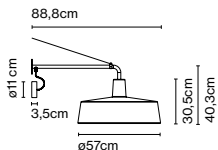

Soho A LED

Code	Finish
A631-154	● White
A631-155	● Stone grey
A631-156	● Black

Materials
Shade: Rotary moulded polyethylene
Diffuser: Methacrylate opal
Structure: Metal with stainless anti-oxidant cataphoresis

Dimmable: Yes
Integrated dimmer: No
Dimming protocols: Phase cut (Triac)

Product type: Wall
Light source: LED SMD 700mA 28,7W 2700K CRI80 3446lm
Luminaire: 180 - 295 VAC TRIAC 32,89W 2086lm
Weight: Net 7,8 kg – Gross 9,7 kg
Package: 60 x 61 x 36 cm – 9,7 kg Vol – 0,13 m³
Product notes: 3000K available upon request
LED included

Dimmable

CE

IP44

ERC

UK
CA

Wire installation: Hardwired
Canopy color: Black