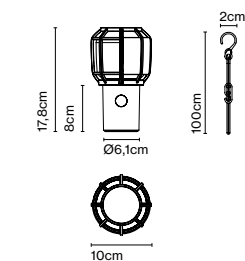

Materials
 Base: Polycarbonate
 Diffuser: Opal polyethylene
 Accessory: Black cord, metal piece

Dimmable: Yes
 Integrated dimmer: Yes
 Dimmer type: 3 positions dimmer

Product type: Table / Portable
 Light source: LED SMD 0,7A 2,7W 2700K CRI90 216lm
 Luminaire: in 5 Vdc 1,5A 110lm
 Weight: Net 0,5 kg – Gross 0,8 kg
 Package: 14 x 14 x 28 cm – 0,8 kg Vol – 0,005 m³ (1u)
 30 x 30 x 24 cm – 3,2 kg Vol – 0,02 m³ (4u)
 Product notes: Multiple order of 4 units
 Charging cable included (USB to USB-C). Power adapter not included.
 LED included