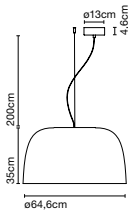

Djembé 65.35

Code	Finish	Dimming	Class
A681-268	White (RAL 1013)	Triac	II
A681-269	Grey (RAL 7022)	Triac	II
A681-270	Red (RAL 3011)	Triac	II
A681-271	Sky Blue (PANTONE 7542C)	Triac	II
A681-272	White (RAL 1013)	DALI	I
A681-273	Grey (RAL 7022)	DALI	I
A681-274	Red (RAL 3011)	DALI	I
A681-275	Sky Blue (PANTONE 7542C)	DALI	I

Materials

Shade: Bi-injected rotary moulded polyethylene (stone texture on the outer part and smooth satin white on the inner part of the fixture)
Diffuser: Aluminium

Dimmable: Yes
Integrated dimmer: No
Dimming protocols: Phase cut (Triac)
DALI
Casambi

Product type: Pendant

Light source: LED SMD 700mA 22,4W 2700K CRI90 2933lm

Luminaire: 180 - 295 VAC TRIAC 26,09W 1845lm
220 - 240 VAC DALI 26,37W 1845lm

Weight: Net 6,1 kg – Gross 8,5 kg

Package: 65 x 65 x 42 cm – 8,5 kg Vol – 0,18 m³

LED included

Dimmable

Cable length: 2 m
Wire installation: Hardwired
Color cord: Black
Canopy color: Black