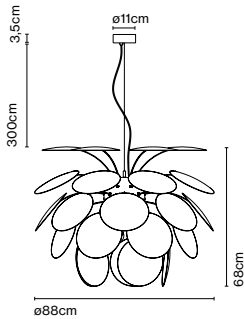

Discocó 88

Code	Finish
A620-002	● White (RAL 9003)
A620-107	● Matte Grey (RAL 7037)
A620-106	● Matte Beige (RAL 1001)
A620-048	● Black - Gold (RAL 9004 - Gold)
A620-004	● White (Susp. Wire 5m)

Materials
Discs: ABS
Sphere: Chromed metal
Canopy: Metal

Product type: Pendant
Light source: 3x E27 LED Globe (ø120) 14W
Weight: Net 6,7 kg – Gross 10,6 kg
Package: 134 x 31 x 42 cm - 10,6 kg – VOL - 0,17 m³