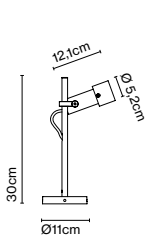

Palosanto B 5/30 NEW

Code	Finish	Output
A722-010-39-27K	● Black (RAL 9005)	2,8W
A722-015-39-27K	● Black (RAL 9005)	6,3W
A722-010-31-27K	● Rust Brown	2,8W
A722-015-31-27K	● Rust Brown	6,3W

Materials
Diffuser: Aluminium
Structure: Aluminium

Dimmable: Yes
Integrated dimmer: No
Dimming protocols: It depends on the purchased power supply.

Product type: Bollard
Light source: LED SMD 24Vdc 2,8W 2700K CRI90
LED SMD 24Vdc 6,3W 2700K CRI90
Luminaire: (Power supply not included) 200lm / 426lm
Lens with 27° aperture. Glare cell included in the packaging

Product notes: 24V remote power supply to be ordered separately.
Lenses with 14° and 37° aperture available upon request. Upcharge of 30€.
3000K available upon request. Upcharge of 15€.
The light focus moves 14 cm along the stem.
LED included