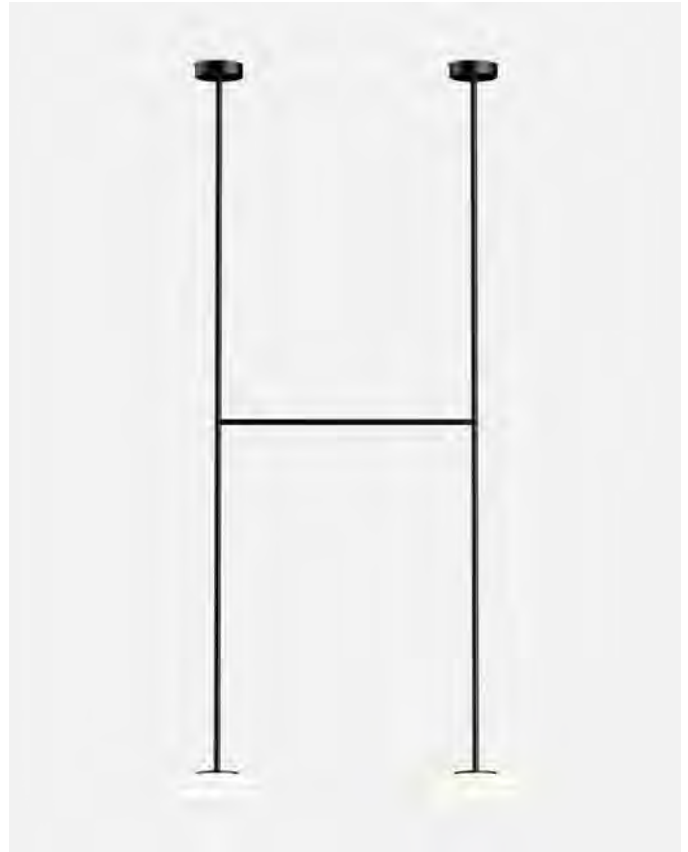

Ihana x2 200

Code	Finish	Dimming	CCT
A709-007-39-27K	● Opal	Triac	27K
A709-008-39-18/30K	● Opal	Triac	DTW 18K-30K

Materials	Dimmable: Yes
Structure: Steel	Integrated dimmer: No
Shade: Opal blown glass	Dimming protocols: Phase cut (Triac)
	Dim to warm from 1800K to 3000K. (Triac)
	DALI, Casambi

Product type: Pendant / Ceiling
Light source: LED SMD 700mA 16,4W 2700K CRI90 1826lm
Luminaire: 220 - 240 VAC TRIAC 19,78W 994lm
Light source DTW: LED COB 350mA 12W 1800-3000K CRI90 1272lm
Luminaire DTW: 220 - 240 VAC TRIAC 15,2W
Weight: Net 6,7 kg – Gross 9,7 kg
Package: (2x) 21 x 42 x 42 cm – 3 kg Vol – 0,04 m³
18 x 18 x 225 cm – 6,7 kg Vol – 0,07 m³

LED included

Dimmable

Wire installation: Hardwired
Canopy color: Black

Product notes: Casambi available upon request.
DALI upon request

Ihana x3 80

Code	Finish	Dimming	CCT
A709-056-39-27K	● Opal	Triac	27K
A709-013-39-18/30K	● Opal	Triac	DTW 18K-30K

Materials	Dimmable: Yes
Structure: Steel	Integrated dimmer: No
Shade: Opal blown glass	Dimming protocols: Phase cut (Triac)
	Dim to warm from 1800K to 3000K. (Triac)
	DALI, Casambi

Product type: Pendant / Ceiling
Light source: LED SMD 700mA 24,6W 2700K CRI90 2739lm
Luminaire: 220 - 240 VAC TRIAC 29,67W 1491lm
Light source DTW: LED COB 350mA 18W 1800-3000K CRI90 1908lm
Luminaire DTW: 220 - 240 VAC TRIAC 22,8W
Weight: Net 6,8 kg – Gross 9,5 kg
Package: (3x) 21 x 42 x 42 cm – 3 kg Vol – 0,04 m³
24 x 14 x 114 cm – 3,7 kg Vol – 0,04 m³
24 x 14 x 114 cm – 2,8 kg Vol – 0,04 m³

LED included

Dimmable

Wire installation: Hardwired
Canopy color: Black

Product notes: Casambi available upon request.
DALI upon request