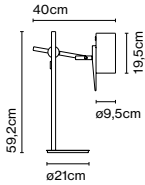

Scantling S

Code
A626-005
A626-020

Finish
● White (RAL 9001)
● Black (RAL 9005)

Materials
Stem: Iron
Base: Iron
Arm: Oak
Shade: Aluminium

Product type: Table
Light source: E27 LED Reflector 8W
Weight: Net 3,6 kg – Gross 5,3 kg
Package: 71 x 40 x 18 cm – 5,3 kg Vol – 0,05 m³

Cable length: 1,5 m
Wire installation: Plug-in
Color: Cord: Black fabric electrical cord
Switch location: Shade