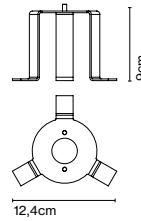

Ground fixation plate

Code   Finish
A662-556   ● Stainless steel

Materials
Structure: Stainless steel 316 L

Product type: Accessory
Weight: Net 0,3 kg – Gross 0,4 kg
Package: 15 x 15 x 13 cm - 0,4 kg – VOL - 0,003 m³