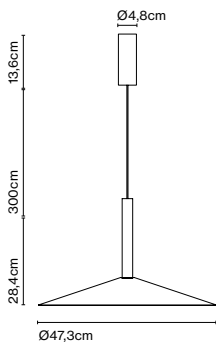

Milana 47

Code Finish
A699-005-35-27K ● Off-white (RAL 1013)
A699-005-39-27K ● Black (RAL 9005)

Materials Dimmable: Yes
Shade: Aluminium Integrated dimmer: No
Diffuser: Polycarbonate Dimming protocols: Phase cut (Triac)

Product type: Pendant
Light source: LED SMD 700mA 8,6W 2700K CRI90 372lm
Luminaire: 220 - 240 VAC TRIAC 8,72W 340lm
Weight: Net 1,3 kg – Gross 2,6 kg
Package: 24 x 24 x 7 cm – 0,86 kg Vol – 0,004 m³
52,5 x 52,5 x 10 cm – 1,56 kg Vol – 0,028 m³
Product notes: DALI upon request
LED included