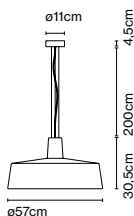

Soho 57 IP44 LED

Code	Finish
A631-166	● White
A631-167	● Stone grey
A631-168	● Black

Materials
Shade: Rotary moulded polyethylene
Diffuser: Methacrylate opal

Dimmable: Yes
Integrated dimmer: No
Dimming protocols: Phase cut (Triac)
Casambi

Product type: Pendant
Light source: LED SMD 700mA 28,7W 2700K CRI80 3446lm
Luminaire: 180 - 295 VAC TRIAC 32,89W 2086lm
Weight: Net 7 kg – Gross 8,6 kg
Package: 60 x 61 x 36 cm – 8,6 kg Vol – 0,13 m³
Product notes: 3000K available upon request
LED included

Dimmable

CE

IP44

ERC

UK
CA