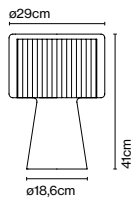

Mercer M

Code
A89-010
A89-071

Finish
● Natural cotton ribbon
● Pearl white

Materials
Shade: Textile
Structure: Blown glass
Diffuser: Opal disc

Integrated dimmer: Yes
Dimmer type: Progressive in-line dimmer

Product type: Table
Light source: E27 LED 9,5W DIM
Weight: Net 5 kg – Gross 6,28 kg
Package: 57 x 39 x 41 cm – 6,28 kg Vol – 0,09 m³

Dimmer

CE

ERC

Cable length: 1,5 m
Wire installation: Plug-in
Color cord: Black
Switch location: In-line