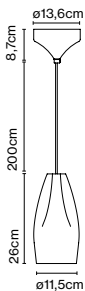

Materials

Shade: Ceramic with the inner part in brilliant white enamel or gold
 Canopy: Ceramic
 Cord: Fabric

Product type: Pendant

Light source: E27 LED Reflector 8W
 Weight: Net 1,4 kg – Gross 2 kg
 Package: 24 x 24 x 53 cm – 2 kg Vol – 0,03 m³