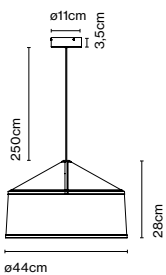

Materials

Shade: Bi-injected rotary moulded polyethylene

Product type: Pendant

Light source: E27 Globe (Ø95) 12W

Weight: Net 3 kg – Gross 3,9 kg

Package: 52 x 52 x 37 cm – 3,9 kg Vol – 0,1 m³

Cable length: 2,5 m
Wire installation: Hardwired
Color cord: Black
Canopy color: Black