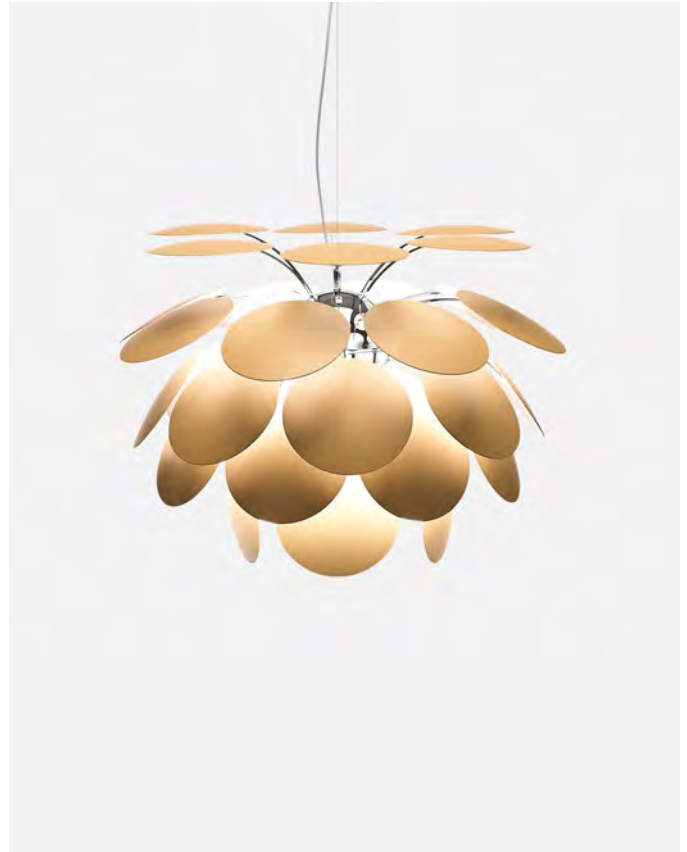

Discocó 53

Code	Finish
A620-001	● White (RAL 9003)
A620-099	● Matte Grey (RAL 7037)
A620-114	● Matte Beige (RAL 1001)
A620-044	● Black - Gold (RAL 9004 - Gold)
A620-003	● White (Susp. Wire 5m)

Materials
Discs: ABS
Sphere: Chromed metal
Canopy: Metal

Product type: Pendant
Light source: E27 LED Globe (ø120) 14W
Weight: Net 2,8 kg – Gross 4,7 kg
Package: 108 x 26 x 27 cm - 4,7 kg – VOL - 0,08 m³