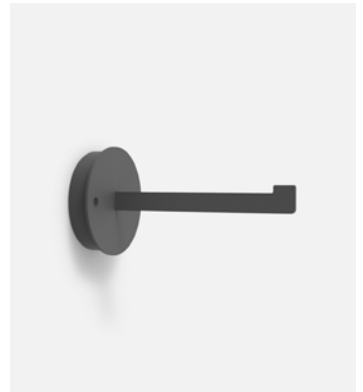

Hardwired wall bracket IP65

Code A654-006   Finish ● Graphite grey (RAL 7024)

Materials
Structure: Metal with stainless anti-oxidant cataphoresis treatment

Product type: Accessory
Weight: Net 0,5 kg – Gross 0,7 kg
Package: 14 x 14 x 28 cm - 0,7 kg – VOL - 0,005 m³

CE
EAC
UK
CA
IP65