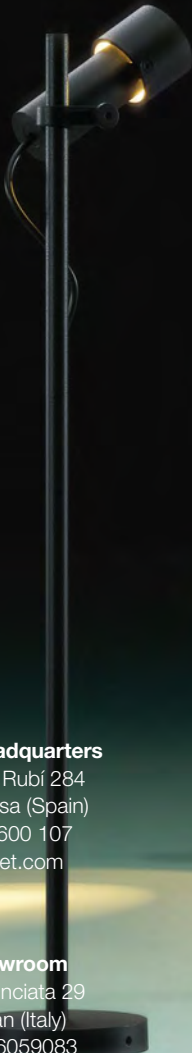

Factory & Headquarters

Carretera de Rubí 284
08228 Terrassa (Spain)
T +34 934 600 107
info@marset.com

Milan Showroom

Via dell'Annunciata 29
20121 Milan (Italy)
C +39 366 6059083
milano-showroom@mdaitalia.it

Barcelona Showroom

Santaló 56 interior
08021 Barcelona (Spain)
T +34 934 142 844
press@marset.com

Cologne Showroom

Design Post
Deutz-Mülheimer-Str. 22a
50679 Cologne (Germany)
T +49 221 69 06 50
info@marset.com

Marset USA Inc.

202 N 10th Street
Brooklyn, NY 11211
T +1 646 727 4250
marsetusa@marset.com

Mexico Showroom

Alejandro Dumas 212
11550 Mexico City
T +52 5568170926
marset@g-tec.com.mx