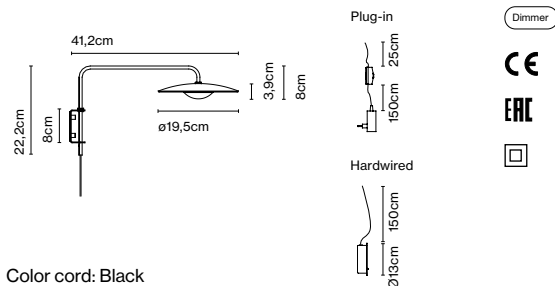

Ginger 20 A

Code Finish Dimmer

Plug-in
A662-142 ● Oak - White Yes
A662-143 ● Wenge - White Yes

Hardwired
A662-144 ● Oak - White -
A662-145 ● Wenge - White -

Materials Integrated dimmer: Yes (Plug-in version)
Diffuser: Pressed wood Dimmer type: Progressive in-line dimmer
Dissipater: Aluminium from 0 to 100.
Structure: Metal

Product type: Wall
Light source: LED SMD 350mA 4,05W 2700K CRI90 463lm
Luminaire: 85 - 264 VAC 5,7W 161lm
Weight: Net 0,6 kg – Gross 1,5 kg
Package: 46 x 28 x 24 cm – 1,5 kg Vol – 0,03 m³
Product notes: Plug in: Progressive dimmer from 0 to 100.
Hardwired: Canopy with switch on/off.

LED included

Color cord: Black
Wire installation: Plug-in / Hardwired