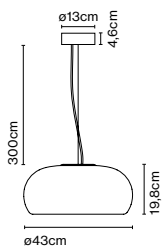

Vetra 43

Code
A689-004
A689-033

Finish
● White
● Amber

Materials
Shade: Blown glass
Dissipater: Aluminium

Dimmable: Yes
Integrated dimmer: No
Dimming protocols: Phase cut (Triac)

Product type: Pendant
Light source: LED SMD 700mA 16,28W 2700K CRI90 1873lm
Luminaire: 180 - 295 VAC TRIAC 19,71W 881lm
Weight: Net 5,7 kg – Gross 7,6 kg
Package: 57 x 57 x 37 cm – 7,6 kg Vol – 0,051 m³
LED included

Dimmable

Cable length: 3 m
Wire installation: Hardwired
Color cord: Black
Canopy color: Black