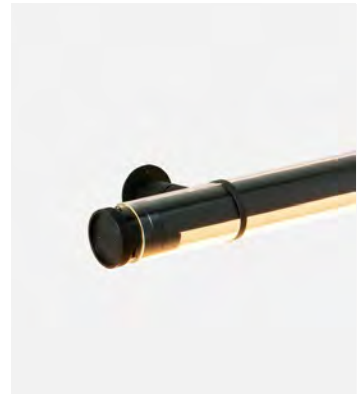

Materials
Structure: Metal

Product type: Accessory
Product notes: Accessory used to hold the luminaire.

Support Fris A 37 x2

Code A718-041-39 Finish ● Black

Materials
Structure: Metal

Product type: Accessory
Product notes: Accessory used to hold the luminaire.