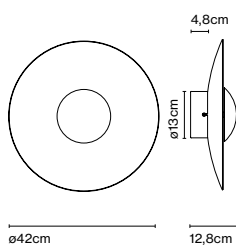

Materials
 Diffuser: Pressed wood or brushed aluminium
 Dissipater: Aluminium
 Canopy: Metal

Dimmable: Yes
 Integrated dimmer: No
 Dimming protocols: Phase cut (Triac)
 Casambi

Product type: Wall / Ceiling
 Light source: LED SMD 700mA 16,28W 2700K CRI90 1873lm
 Luminaire: 180 - 295 VAC TRIAC 19,71W 698lm
 Weight: Net 1,9 kg – Gross 3,5 kg
 Package: 57 x 53 x 17 cm – 3,5 kg Vol – 0,051 m³
 LED included