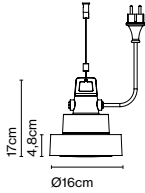

Plaff-on! S 16 IP65

Code   Finish
A628-072-31-27K   ● Rust Brown
A628-072-39-27K   ● Black-White

Materials   Dimmable: Yes
Structure: Aluminium   Integrated dimmer: No
Shade: Opal blown glass   Dimming protocols: Phase cut (Triac)

Product type: Pendant
Light source: LED COB 230 VAC 8W 2700K CRI90 571lm
Luminaire: 230 VAC TRIAC 8,47W 225lm
Weight: Net 1,3 kg – Gross 1,9 kg
Package: 22 x 22 x 25 cm – 1,9 kg Vol – 0,01 m³
LED included

Dimmable

CE

IP65

ERC

UK
CA