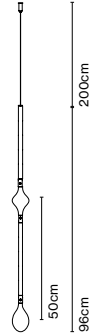

Double hook 96 x1
A718-029-39

1 unit included

● Black