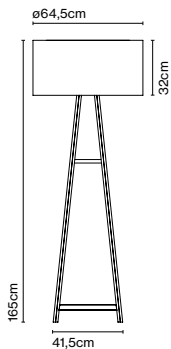

Cala P165

Code A645-009   Finish ● Oak - Pearl White

Materials
Shade: White polyester PET, textilene
Diffuser: Methacrylate
Structure: Varnished oak

Product type: Floor
Light source: 3x E27 LED Standard 8W
Weight: Net 5,02 kg – Gross 10,3 kg
Package: 69 x 69 x 37 cm - 5,3 kg – VOL - 0,18 m³
50 x 13 x 155 cm - 5 kg – VOL - 0,02 m³

CE

ERC