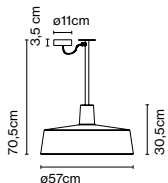

Soho C Fixed Stem LED

Code	Finish
A631-163	● White
A631-164	● Stone grey
A631-165	● Black

Materials
Shade: Rotary moulded polyethylene
Diffuser: Methacrylate opal
Structure: Metal with stainless anti-oxidant cataphoresis

Dimmable: Yes
Integrated dimmer: No
Dimming protocols: Phase cut (Triac)

Product type: Ceiling
Light source: LED SMD 700mA 28,7W 2700K CRI80 3446lm
Luminaire: 180 - 295 VAC TRIAC 32,89W 2086lm
Weight: Net 7,6 kg – Gross 9,2 kg
Package: 60 x 60 x 35 cm – 9,2 kg Vol – 0,13 m³
Product notes: 3000K available upon request
LED included

Dimmable

CE

IP44

ERC

UK
CA

Wire installation: Hardwired
Canopy color: Black