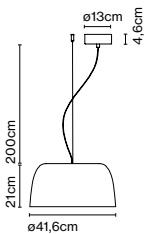

Djembé 42.21

Code	Finish	Dimming	Class
A681-244	White (RAL 1013)	Triac	II
A681-245	Grey (RAL 7022)	Triac	II
A681-246	Red (RAL 3011)	Triac	II
A681-247	Sky Blue (PANTONE 7542C)	Triac	II
A681-248	White (RAL 1013)	DALI	I
A681-249	Grey (RAL 7022)	DALI	I
A681-250	Red (RAL 3011)	DALI	I
A681-251	Sky Blue (PANTONE 7542C)	DALI	I

Materials: Shade: Bi-injected rotary moulded polyethylene (stone texture on the outer part and smooth satin white on the inner part of the fixture)
Diffuser: Aluminium

Dimmable: Yes
Integrated dimmer: No
Dimming protocols: Phase cut (Triac)
DALI
Casambi

Product type: Pendant
Light source: LED SMD 700mA 16,28W 2700K CRI90 1873lm
Luminaire: 180 - 295 VAC TRIAC 19,71W 955lm
220 - 240 VAC DALI 20,32W 955lm
Weight: Net 3 kg – Gross 4,4 kg
Package: 44 x 44 x 32 cm – 4,4 kg Vol – 0,06 m³
LED included

Dimmable

CE

ERC

UK
CA

Cable length: 2 m
Wire installation: Hardwired
Color cord: Black
Canopy color: Black