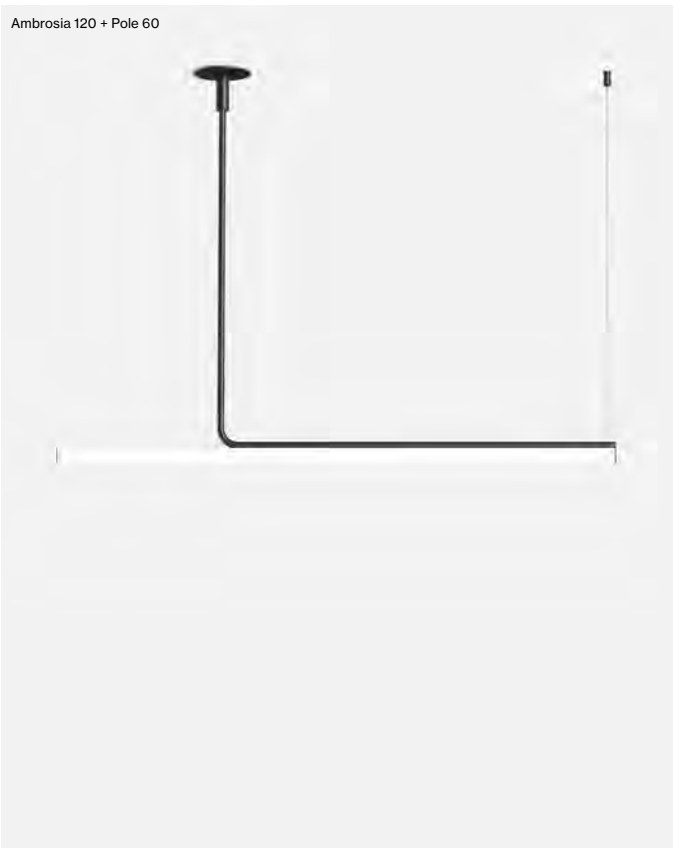

Light source Ambrosia 30K: LED SMD 24Vdc 19,2W 3000K CRI90 2256lm
 Luminaire Ambrosia 30K: (Power supply not included) 1927lm

Weight: Net 2,4 kg – Gross 3 kg
 Package: 29 x 10 x 135 cm - 2 kg – VOL - 0,04 m³
 8 x 8 x 128 cm - 1 kg – VOL - 0,01 m³

Product notes: 24V remote power supply to be ordered separately.
 LED included

Dimmable

Ambrosia 120 + Pole 60

(1) The height can be increased by means of the 40 or 60 cm poles (max. 3 units.) They can be combined.