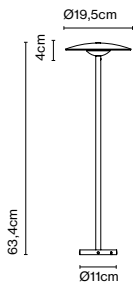

Ginger B 20/63

Code
A662-543-31
A662-543-39

Finish
● Rust Brown - White
● Black - White (RAL 9005-9010)

Materials
Diffuser: Aluminium
Structure: Aluminium

Dimmable: Yes
Integrated dimmer: No
Dimming protocols: It depends on the purchased power supply.

Product type: Bollard
Light source: LED SMD 24Vdc 5W 2700K CRI90 495lm
Luminaire: (Power supply not included) 161lm
Weight: Net 0,9 kg – Gross 1,4 kg
Package: 25 x 23 x 12 cm – 0,7 kg Vol – 0,007 m³
15 x 13 x 66,5 cm – 0,7 kg Vol – 0,01 m³
Product notes: 24V remote power supply to be ordered separately.
LED included

Dimmable

CE

ERC

UK
CA

IP65

Power supplies on page 136

Cable length: 2,4 m