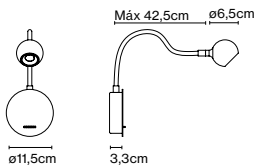

N°8

Code	Finish
A670-001	● Oak
A670-002	● Wenge

Materials
Plate: Metal
Arm: Metal covered in braided fabric
Diffuser: Wood

Dimmable: No

Product type: Wall
Light source: LED SMD 700mA 2,1W 2700K CRI80 226,5lm
Luminaire: 100 - 240 VAC 4,25W
Weight: Net 0,62 kg – Gross 1,15 kg
Package: 69 x 17 x 12 cm – 1,15 kg Vol – 0,01 m³
LED included

Wire installation: Hardwired
Canopy color: Black
Switch location: Plate