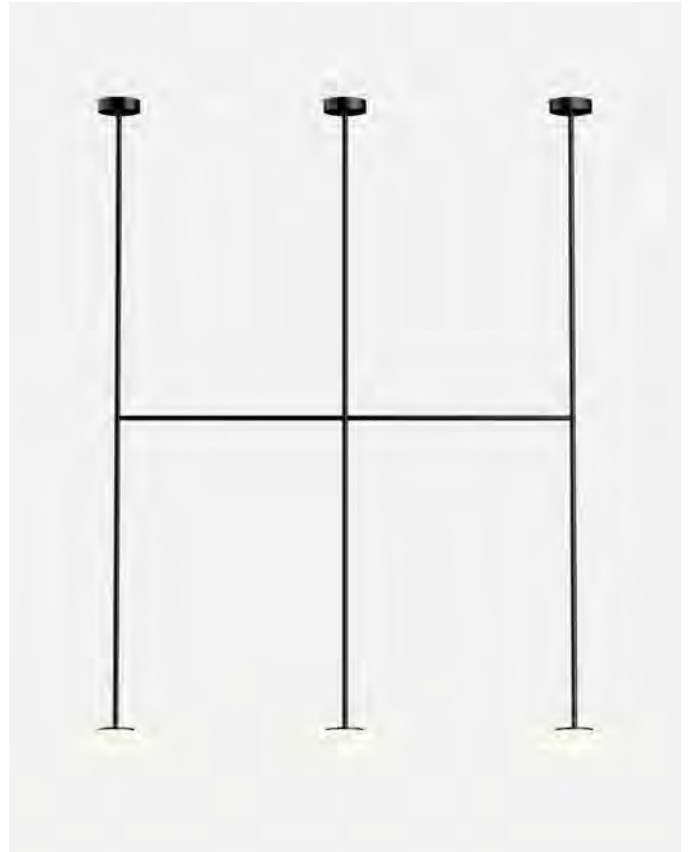

LED included

Dimmable

CE

UK
CA

EAC

Wire installation: Hardwired
Canopy color: Black

Product notes: Casambi available upon request.
DALI upon request

Ihana Customized configuration