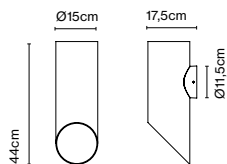

Elipse A

Code
A707-003-47
A707-003-38

Finish
● Brown (RAL 8019)
● Graphite Grey (RAL 7024)

Materials
Body: Aluminium

Dimmable: Yes
Integrated dimmer: No

Product type: Wall
Light source: LED COB 230VAC 10W(x2) 2700K CRI90 1426lm
Luminaire: 230 VAC TRIAC 20,56W 483lm
Weight: Net 2,4 kg – Gross 2,8 kg
Package: 21,5 x 23 x 52 cm – 2,8 kg Vol – 0,026 m³
LED included

CE

ERC

IP65

Wire installation: Hardwired
Color cord: Black
Canopy color: Black