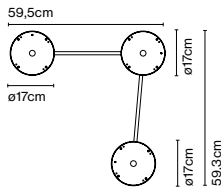

Accessory C3 Djembé 42

Code A681-018
Finish ● Black (RAL 9005)

Materials
Structure: Painted iron

Product type: Accessory
Weight: Net 1,6 kg – Gross 2 kg
Package: 64 x 40 x 9 cm - 2 kg – VOL - 0,02 m³
Product notes: Accessory to combine 3 Djembé 42 models for a single junction box.