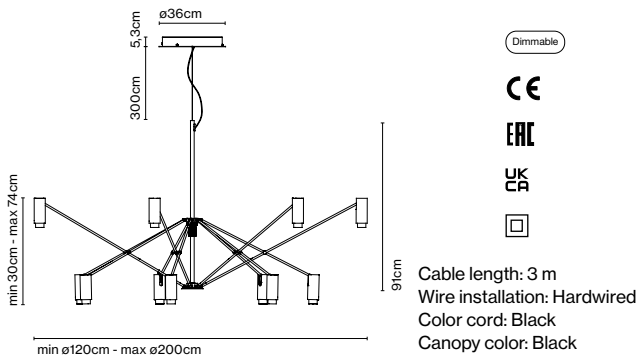

The W

Code	Finish	Dimming
A705-001-3949-27K	● Black - Gold	Triac
A705-001-3937-27K	● Black - Ivory (RAL 1015)	Triac
A705-001-3941-27K	● Black - Terracotta (RAL 8023)	Triac
A705-002-3949-27K	● Black - Gold	DALI
A705-002-3937-27K	● Black - Ivory (RAL 1015)	DALI
A705-002-3941-27K	● Black - Terracotta (RAL 8023)	DALI

Materials: Aluminium
Structure: Aluminium
Diffusers: Aluminium, Polycarbonate

Dimmable: Yes
Integrated dimmer: No
Dimming protocols: Phase cut (Triac)
DALI
Casambi

Product type: Pendant
Light source: LED SMD 48V 102W 2700K CRI90 9660lm
Luminaire: 220 - 240 VAC TRIAC 110W 6405lm
100 - 240 VAC DALI 110W 6405lm
Weight: Net 13,3 kg – Gross 15,4 kg
Package: 21 x 21 x 112 cm – 4,3 kg Vol – 0,05 m³
26 x 20 x 51 cm – 7,3 kg Vol – 0,03 m³
42 x 42 x 8 cm – 3,8 kg Vol – 0,01 m³

LED included