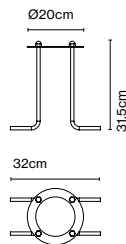

Wire installation: Hardwired

Ground fixation plate

Code A662-733 Finish **Stainless steel**

Materials
Structure: Stainless steel 316 L

Product type: Accessory

Weight: Net 1,6 kg – Gross 2,4 kg

Package: 35 x 24 x 24 cm - 2,4 kg – VOL - 0,02 m³