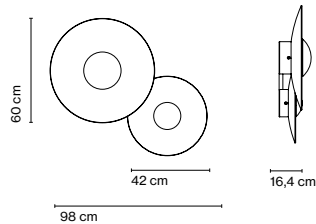

Accessory C2 42/60

Code	Finish
Structure A662-423	● Black
Shades 42	
A662-438	● Oak - White
A662-439	● Wenge - White
A662-440	● Oak - Oak
A662-441	● Wenge - Wenge
A662-442	● Brushed brass - Brushed brass
A662-443	● Black - White
A662-575-36-27K	● Mauve (RAL 010 70 10)
A662-575-37-27K	● Sand (RAL 050 85 10)
A662-575-38-27K	● Stone Grey (RAL 000 65 00)
Shades 60	
A662-154	● Oak - White
A662-155	● Wenge - White
A662-156	● Oak - Oak
A662-157	● Wenge - Wenge
A662-386	● Brushed brass - Brushed brass
A662-387	● Black - White
A662-572-36-27K	● Mauve (RAL 010 70 10)
A662-572-37-27K	● Sand (RAL 050 85 10)
A662-572-38-27K	● Stone Grey (RAL 000 65 00)