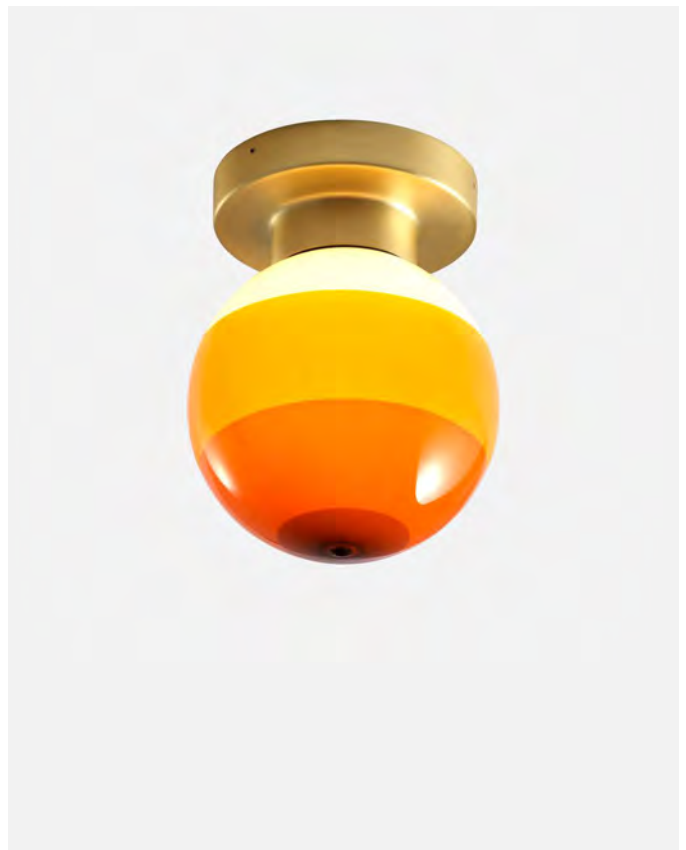

Materials
 Body: Metal
 Diffuser: Brilliant white blown glass globe with layered paint

Dimmable: Yes
 Integrated dimmer: No
 Dimming protocols: Phase cut (Triac)

Product type: Wall, Ceiling
 Light source: LED SMD 500mA 8,6W 2700K CRI90 765lm
 Luminaire: 220 - 240 VAC TRIAC 7,96W
 Weight: Net 0,7 kg – Gross 1,4 kg
 Package: 18 x 18 x 35 cm – 1,4 kg Vol – 0,001 m³
 LED included

Dimmable

CE

ERC

UK
CA

Wire installation: Hardwired

Dipping Light 13

Code	Finish
A691-240	White
A691-241	Blue
A691-242	Green
A691-243	Amber
A691-244	Pink

Materials
 Diffuser: Brilliant white blown glass globe with layered paint
 Cover: Polycarbonate
 Canopy: Metal

Dimmable: Yes
 Integrated dimmer: No
 Dimming protocols: Phase cut (Triac)
 Casambi
 DALI

Product type: Pendant
 Light source: LED SMD 350mA 4,05W 2700K CRI90 463lm
 Luminaire: 220 - 240 VAC TRIAC 5,72W 203lm
 Weight: Net 0,8 kg – Gross 1,3 kg
 Package: 21 x 22 x 23 cm – 1,3 kg Vol – 0,01 m³
 LED included