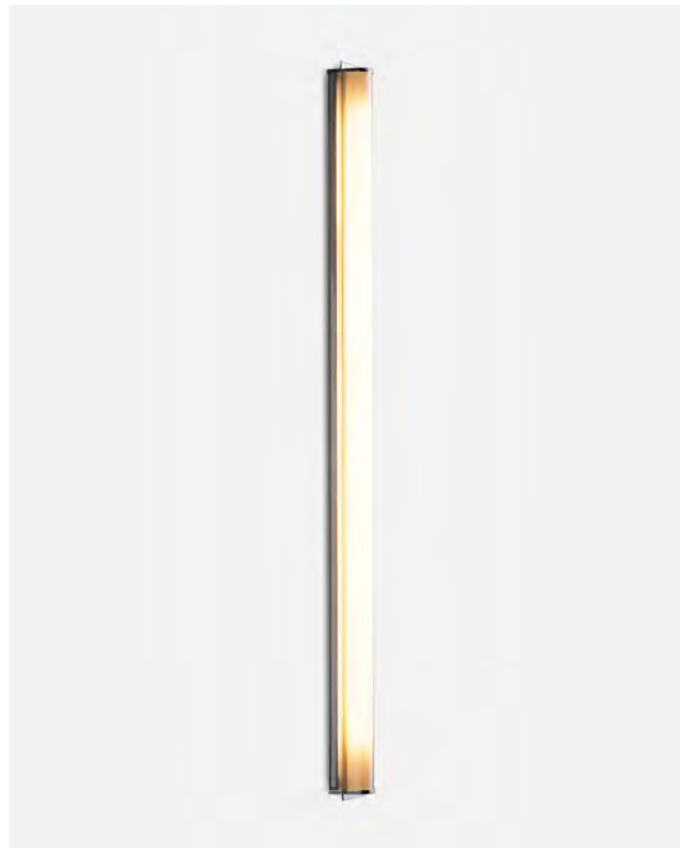

CE

IP44

ERC

UK

CR

Wire installation: Hardwired

Maranga is the name of an imaginary fruit: exquisite, tempting, succulent. It reinterprets Scandinavian style in the essentiality of its shape and its rational use of lighting to generate a warm, comfortable atmosphere.