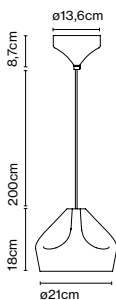

Materials
 Shade: Ceramic with the inner part in brilliant white enamel or gold
 Canopy: Ceramic
 Cord: Fabric

Product type: Pendant
 Light source: E14 LED 5W
 Weight: Net 1,9 kg – Gross 2,5 kg
 Package: 36 x 36 x 30 cm – 2,5 kg Vol – 0,04 m³