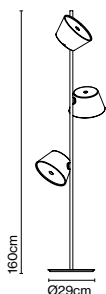

Tam Tam P3

Code Finish
Stem
A633-144 39 ● Black semi-matt (RAL 9011)

Shades
A633-130 39 ● Black semi-matt (RAL 9011)
A633-130 35 ● Off-white semi-matt (RAL 1013)
A633-130 37 ● Sand semi-matt (RAL 7032)
A633-130 38 ● Silver grey semi-matt (RAL 7001)
A633-130 42 ● Olive yellow semi-matt (RAL 1020)
A633-130 46 ● Orange semi-matt (RAL 2000)
A633-130 47 ● Brown grey semi-matt (RAL 7013)

Materials
Shade: Aluminium
Diffuser: Opalescent methacrylate
Structure: Metal

Product type: Floor
Light source: 3x E27 LED Standard 8W
Weight: Net 7 kg – Gross 10 kg
Package: 168 x 18 x 18 cm – 4 kg Vol – 0,008 m³
33 x 33 x 3 cm – 3 kg Vol – 0,003 m³
(3x) 24 x 24 x 16 cm – 1 kg Vol – 0,009 m³