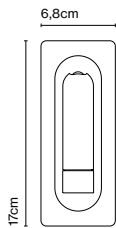

Ledtube RSC

Code	Finish
A622-216-17-27K	● Aluminium
A622-216-18-27K	● Bronze
A622-216-35-27K	● Matt white (RAL 9010)
A622-216-39-27K	● Matt black (RAL 9005)

Materials: Dimmable: No
Structure: Injected aluminium
Frontal: Transparent polycarbonate

Product type: Wall
Light source: LED SMD 700mA 2,1W 2700K CRI90 226,5lm
Luminaire: 100 - 240 VAC 4,25W 131lm
Weight: Net 0,65 kg – Gross 0,8 kg
Package: 20 x 12 x 8 cm – 0,8 kg Vol – 0,002 m³
Product notes: Incorporated press button to switch on or off when opening or closing the wall lamp. Honeycomb grill to avoid glare.
CRI90 available upon request.
LED included