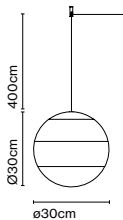

Dipping Light 30 - 24V

Code	Finish
A691-290	White
A691-291	Blue
A691-292	Green
A691-293	Amber
A691-294	Pink

Materials
Diffuser: Brilliant white blown glass globe with layered paint
Cover: Polycarbonate

Dimmable: Yes
Integrated dimmer: No
Dimming protocols: It depends on the purchased power supply.
Phase cut (Triac), DALI, Casambi

Product type: Pendant
Light source: LED SMD 24Vdc 11,5W 2700K CRI90 1024lm
Luminaire: (Power supply not included) 379lm
Weight: Net 2 kg – Gross 3,3 kg
Package: 41 x 40 x 41 cm – 3,3 kg Vol – 0,07 m³
Product notes: Use with Cluster page 49.
1 pc. hook accessory included
LED included

Dimmable

CE

ERC

UK
CA