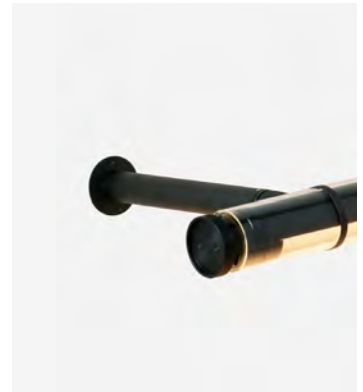

Materials
Structure: Metal

Product type: Accessory
Product notes: Accessory used to hold the luminaire.

Support Fris A 37 x2

Code A718-041-39 Finish ● Black

Materials
Structure: Metal

Product type: Accessory
Product notes: Accessory used to hold the luminaire.