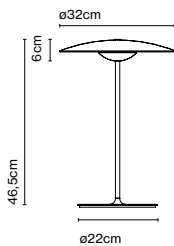

Cable length: 2 m
Wire installation: Plug-in
Color cord: Black
Switch location: In-line

Ginger M

Code	Finish
A662-068	● Oak - White
A662-069	● Wenge - White

Materials
Diffuser and base: Pressed wood
Dissipater: Aluminium
Stem: Aluminium