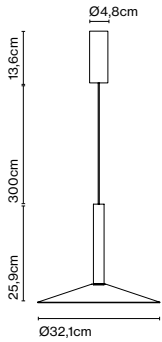

Milana 32

Code Finish
A699-003-35-27K ● Off-white (RAL 1013)
A699-003-39-27K ● Black (RAL 9005)

Materials Dimmable: Yes
Shade: Aluminium Integrated dimmer: No
Diffuser: Polycarbonate Dimming protocols: Phase cut (Triac)

Product type: Pendant
Light source: LED SMD 700mA 8,6W 2700K CRI90 372lm
Luminaire: 220 - 240 VAC TRIAC 8,72W 340lm
Weight: Net 0,87 kg – Gross 1,68 kg
Package: 24 x 24 x 7 cm – 0,86 kg Vol – 0,004 m³
36,5 x 36,5 x 7,5 cm – 0,82 kg Vol – 0,009 m³
Product notes: DALI upon request
LED included