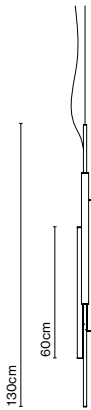

Ambrosia V 130 NEW

Code	Finish	CCT
A704-146-15-22K	● Matt Gold	22K
A704-146-15-27K	● Matt Gold	27K
A704-146-15-30K	● Matt Gold	30K
A704-146-16-22K	● Black	22K
A704-146-16-27K	● Black	27K
A704-146-16-30K	● Black	30K

Materials
Structure: Aluminium
Diffuser: Methacrylate

Dimmable: Yes
Integrated dimmer: No
Dimming protocols: It depends on the purchased power supply.

Product type: Pendant

Light source Ambrosia 22K: LED SMD 24Vdc 28,8W 2200K CRI90 3174lm
Luminaire Ambrosia 22K: (Power supply not included) 3009lm

Light source Ambrosia 27K: LED SMD 24Vdc 28,8W 2700K CRI90 3267lm
Luminaire Ambrosia 27K: (Power supply not included) 3021lm

Light source Ambrosia 30K: LED SMD 24Vdc 28,8W 3000K CRI90 3324lm
Luminaire Ambrosia 30K: (Power supply not included) 3078lm

Product notes: 24V remote power supply to be ordered separately.

Weight: Net 1,2 kg – Gross 1,9 kg

Package: 13 x 13 x 136 cm - 1,9 kg – VOL - 0,02 m³

LED included