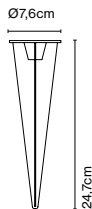

Code Finish
 A662-555 ● Stainless steel

Materials
 Structure: Stainless steel 316 L

Product type: Accessory
 Weight: Net 0,3 kg – Gross 0,4 kg
 Package: 14 x 14 x 28 cm - 0,4 kg – VOL - 0,006 m³

Ground fixation plate