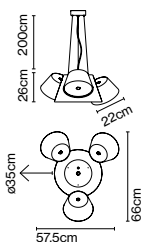

Materials
 Shade: Aluminium
 Diffuser: Opalescent methacrylate

Product type: Pendant
Light source: 5x E27 LED Standard 8W
Weight: Net 2,9 kg – Gross 5,1 kg
Package: 44 x 44 x 28 cm – 2,5 kg Vol – 0,054 m³
 (3x) 24 x 24 x 17 cm – 0,85 kg Vol – 0,009 m³