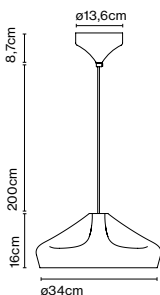

Materials
 Shade: Ceramic with the inner part in brilliant white enamel or gold
 Canopy: Ceramic
 Cord: Fabric

Product type: Pendant
 Light source: E14 LED 5W
 Weight: Net 2,6 kg – Gross 3,7 kg
 Package: 49 x 49 x 29 cm – 3,7 kg Vol – 0,07 m³