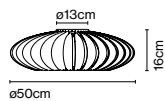

Maranga C

Code A644-012   Finish ● White (RAL 9003) *

Materials

Shade: Polycarbonate, chromed
metal cover

Diffuser: Transparent polycarbonate

Product type: Ceiling

Light source: 3x E27 LED Standard 8W

Weight: Net 2,2 kg – Gross 3,8 kg

Package: 60 x 60 x 24 cm – 3,8 kg Vol – 0,09 m³

CE

ERC

UK
PA

Wire installation: Hardwired