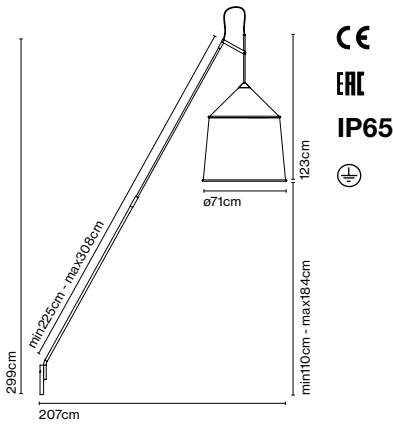

Jaima P307 + Shade 71

Code
Structure
A683-035

Finish
● Black (RAL 9005)

Shade 71
A683-040 ● Blue *
A683-041 ● Beige
A683-042 ● Grey
A683-043 ● Green *

Materials
Shade: Textilene, inner part in white
Structure: Stainless steel
Extensible stem: Carbon fiber

Dimmable: Yes
Integrated dimmer: No
Dimmer Casambi IP65 (optional)

Product type: Floor
Light source: LED COB 230VAC 15W 2700K CRI90 1022lm
Luminaire: 230VAC TRIAC 15W 530lm
Weight: Net 4,8 kg – Gross 15 kg
Package: 277 x 48 x 23 cm – 9 kg Vol – 0,3 m³
71 x 71 x 63 cm – 6 kg Vol – 0,3 m³
LED included

Cable length: min 2 m - max 2,8 m
Wire installation: Plug-in
Color cord: Black

49 base + stem

Code
A683-033

Finish
● Concrete and black (RAL 9005)

Materials
Base: Concrete
Stem: Stainless steel

Product type: Accessory
Weight: Net 14,3 kg – Gross 17,2 kg
Package: 63 x 62 x 7 cm - 15 kg – VOL -0,027 m³
31 x 18 x 17 cm - 2,2 kg – VOL -0,009 m³
Product notes: Base only compatible with Jaima P207