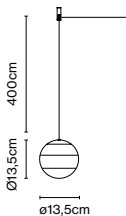

Dipping Light 13 - 24V

Code	Finish
A691-250	White
A691-251	Blue
A691-252	Green
A691-253	Amber
A691-254	Pink

Materials
Diffuser: Brilliant white blown glass globe with layered paint
Cover: Polycarbonate

Dimmable: Yes
Integrated dimmer: No
Dimming protocols: It depends on the purchased power supply.
Phase cut (Triac), DALI, Casambi

Product type: Pendant
Light source: LED SMD 24Vdc 5W 2700K CRI90 495lm
Luminaire: (Power supply not included) 203lm
Weight: Net 0,6 kg – Gross 1 kg
Package: 21 x 22 x 23 cm – 1 kg Vol – 0,01 m³
Product notes: Use with Cluster page 49. 1 pc. hook accessory included
LED included