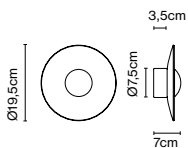

Ginger 20C

Code	Finish
A662-376	● Oak - White
A662-377	● Wenge - White
A662-378	● Oak - Oak
A662-379	● Wenge - Wenge
A662-380	● Brushed brass - Brushed brass
A662-381	● Black - White
A662-569-36-27K	● Mauve (RAL 010 70 10)
A662-569-37-27K	● Sand (RAL 050 85 10)
A662-569-38-27K	● Stone Grey (RAL 000 65 00)

Materials
Diffuser: Pressed wood or brushed aluminium
Dissipater: Aluminium
Canopy: Metal

Dimmable: Yes
Integrated dimmer: No
Dimming protocols: Phase cut (Triac)

Product type: Wall / Ceiling
Light source: LED SMD 350mA 4,05W 2700K CRI90 463lm
Luminaire: 220 - 240 VAC TRIAC 5,72W 161lm
Weight: Net 0,4 kg – Gross 0,7 kg
Package: 24 x 21 x 10 cm – 0,7 kg Vol – 0,01 m³

LED included

Dimmable

Canopy color: Black
Wire installation: Hardwired