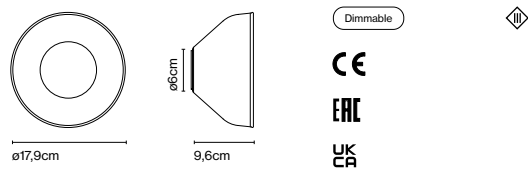

Product type: Wall
Light source: LED SMD 24Vdc 10W 2700K CRI90 1038lm
Luminaire: (Power supply not included) 442lm

Weight: Net 0,52 kg – Gross 1 kg
Package: 26 x 26 x 20 cm - 1 kg – VOL - 0,013 m³
Product notes: Structure in black, except for the opal version, with structure in white.
LED included