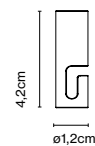

Product type: Accessory
Weight: Net 0,01 kg – Gross 0,01 kg
Package: 2 x 2 x 5 cm - 0,01 kg – VOL - 0,002 m³