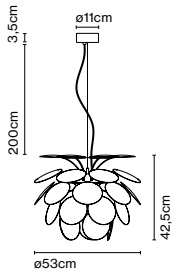

Discocó 53

Code	Finish
A620-001	● White (RAL 9003)
A620-099	● Matte Grey (RAL 7037)
A620-114	● Matte Beige (RAL 1001)
A620-044	● Black - Gold (RAL 9004 - Gold)
A620-003	● White (Susp. Wire 5m)

Materials
Discs: ABS
Sphere: Chromed metal
Canopy: Metal

Product type: Pendant
Light source: E27 LED Globe (ø120) 14W
Weight: Net 2,8 kg – Gross 4,7 kg
Package: 108 x 26 x 27 cm - 4,7 kg – VOL - 0,08 m³