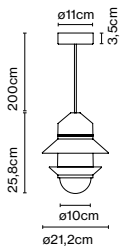

Santorini IP20

Code A654-050
Finish ● Light green (PANTONE 5517U)
A654-051
Finish ● Sand (RAL 1001)
A654-052
Finish ● Off-white (RAL 1013)

Materials
Structure: Polycarbonate
Shade: Blown pressed glass

Product type: Pendant
Light source: E27 LED Standard 8W
Weight: Net 1,3 kg – Gross 2 kg
Package: 41 x 25 x 24 cm – 2 kg Vol – 0,025 m³

CE

ERC

UK
CA

Cable length: 2 m
Wire installation: Hardwired
Color: Cord: Black fabric electrical cord
Canopy color: Black