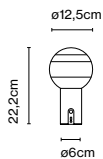

Dipping Light Portable

Code	Finish
A691-530	● White - Brushed Brass
A691-532	● Blue - Brushed Brass
A691-534	● Green - Brushed Brass
A691-536	● Amber - Brushed Brass
A691-538	● Pink - Brushed Brass

Materials
Body: Metal
Diffuser: Brilliant white blown glass globe with layered paint

Dimmable: Yes
Integrated dimmer: Yes
Dimmer type: 3 positions dimmer

Product type: Table
Light source: LED SMD 1A 3,5W 2700K CRI90 216lm
Luminaire: in 5 Vdc 1,5A 123lm
Weight: Net 1,2 kg – Gross 1,5 kg
Package: 18 x 18 x 35 cm – 1,5 kg Vol – 0,011 m³
Charging cable included (USB to USB-C). Power adapter not included.
LED included

Dimmer

CE

ERC

UK
CA