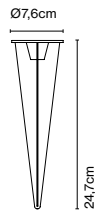

Materials
 Structure: Stainless steel 316 L

Product type: Accessory
 Weight: Net 0,3 kg – Gross 0,4 kg
 Package: 14 x 14 x 28 cm - 0,4 kg – VOL - 0,006 m³

Ground fixation plate

Code Finish
 A662-556 ● Stainless steel