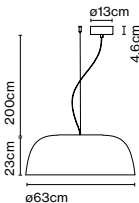

Materials

Shade: Bi-injected rotary moulded polyethylene (stone texture on the outer part and smooth satin white on the inner part of the fixture)

Diffuser: Aluminium

Dimmable: Yes

Integrated dimmer: No

Dimming protocols: Phase cut (Triac)
DALI
Casambi

Product type: Pendant

Light source: LED SMD 700mA 22,4W 2700K CRI90 2933lm

Luminaire: 180 - 295 VAC TRIAC 26,09W 1843lm

220 - 240 VAC DALI 26,37W 1843lm

Weight: Net 5,3 kg – Gross 7,4 kg

Package: 65 x 65 x 28 cm – 7,4 kg Vol – 0,12 m³

LED included