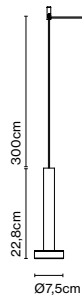

Milana 8 - 24V NEW

Code Finish
A699-136-35-27K ● Off-white (RAL 1013)
A699-136-39-27K ● Black (RAL 9005)

Materials Dimmable: Yes
Shade: Aluminium Integrated dimmer: No
Diffuser: Glass Dimming protocols: It depends on the
purchased power supply.
Phase cut (Triac)
DALI, Casambi

Product type: Pendant
Light source: LED SMD 24Vdc 7,2W 2700K CRI90 372lm
Luminaire: (Power supply not included)
Weight: Net 0,35 kg – Gross 0,71 kg
Package: 24 x 24 x 7 cm – 0,71 kg Vol – 0,004 m³
Product notes: Use with Cluster page 49. 1 pc. hook accessory included
LED included

Dimmable

CE

ERC

UK
CA