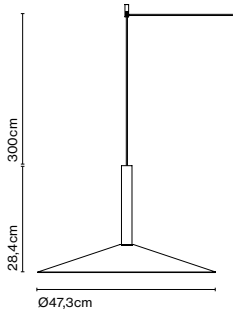

Milana 47 - 24V NEW

Code   Finish
A699-202-35-27K   ● Off-white (RAL 1013)
A699-202-39-27K   ● Black (RAL 9005)

Materials   Dimmable: Yes
Shade: Aluminium   Integrated dimmer: No
Diffuser: Glass   Dimming protocols: It depends on the
                                                                                 purchased power supply.
                                                                                 Phase cut (Triac)
                                                                                 DALI, Casambi

Product type: Pendant
Light source: LED SMD 24Vdc 7,2W 2700K CRI90 372lm
Luminaire: (Power supply not included)
Weight: Net 1,2 kg – Gross 2,5 kg
Package: 24 x 24 x 7 cm – 0,76 kg Vol – 0,004 m³
                                                                                 52,5 x 52,5 x 10 cm – 1,56 kg Vol – 0,028 m³
Product notes: Use with Cluster page 49. 1 pc. hook accessory included
LED included

Dimmable

CE
ERC
UK
CA