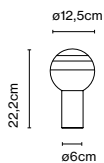

Dipping Light

Code	Finish
A691-001	White - Brushed Brass
A691-060	White - Graphite
A691-002	Blue - Brushed Brass
A691-061	Blue - Graphite
A691-003	Green - Brushed Brass
A691-062	Green - Graphite
A691-004	Amber - Brushed Brass
A691-063	Amber - Graphite
A691-005	Pink - Brushed Brass
A691-064	Pink - Graphite

Materials Dimmable: No
Body: Metal
Diffuser: Brilliant white blown glass globe with layered paint

Product type: Table
Light source: LED SMD 700mA 2,2W 2700K CRI90 216lm
Luminaire: 90 - 264 VAC 3,72W 123lm
Weight: Net 1,2 kg - Gross 1,8 kg
Package: 35 x 35 x 18 cm - 1,8 kg Vol - 0,011 m³

Cable length: 2 m
Wire installation: Plug-in
Color cord: Black
Switch location: In-line