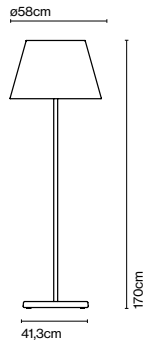

TXL 2019 170

Code Finish
A605-062 ● Beige
A605-063 ● Grey *

Materials

Base: Concrete
Stem: Stainless steel
Diffuser: White acid etched glass
Shade: Textilene with the inner part always in white

Product type: Floor

Light source: 3x E14 LED 5W

Weight: Net 21,2 kg – Gross 23,2 kg

Package: 27 x 28 x 38 cm – 2 kg Vol – 0,02 m³

60 x 60 x 45 cm – 3,6 kg Vol – 0,16 m³

180 x 10 x 10 cm – 3,10 kg Vol – 0,018 m³

58 x 58 x 15 cm – 14,5 kg Vol – 0,05 m³

CE

ERC

IP65