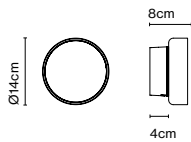

Roc IP65

Code	Finish	Tension
A701-050-39-27K	● Black	230 Vac
A701-055-39-27K	● Black	24 Vdc

Materials	Dimmable: Yes
Structure: Aluminium	Integrated dimmer: No
Shade: Pressed glass	Dimming protocols: Phase cut (Triac)

Product type: Wall
Light source: LED COB 230 VAC 8W 2700K CRI90 571lm
Luminaire: 230 VAC TRIAC 8,47W 250lm

Light source: LED SMD 24 Vdc 5W 2700K CRI90 495lm
Luminaire: (Power supply not included)

Weight: Net 1,4 kg – Gross 1,7 kg
Package: 21 x 34 x 8 cm – 1,7 kg Vol – 0,005 m³
LED included