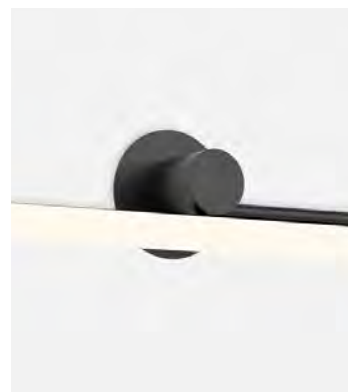

LED included

Wire installation: Hardwired / Recessed

Disk accessory

Code	Finish
A704-022-15	● Matt Gold
A704-022-16	● Black

Materials
 Structure: Metal

Product type: Accessory
 Accessory used to hide the driver behind the canopy.
 Two units are required for Ambrosia A 210, one for each canopy.