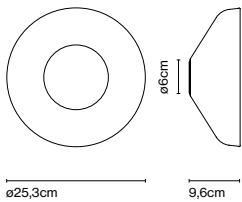

Aura Plus On/Off

Code	Finish
A676-031-50-27K	○ Translucent
A676-031-51-27K	● Opal
A676-031-53-27K	● Transparent smoked
A676-031-55-27K	● Copper

Materials
Shade: Blown glass
Structure: Polycarbonate
Dissipater: Aluminium

Dimmable: No

Product type: Wall / Ceiling
Light source: LED SMD 230 VAC 10W 2700K CRI90 1150lm
Luminaire: 230 VAC 10W 524lm

Weight: Net 0,89 kg – Gross 1,4 kg
Package: 33 x 22 x 21 cm - 1,4 kg – VOL - 0,015 m³
Product notes: Structure in black, except for the opal version, with structure in white.
LED included

Wire installation: Hardwired