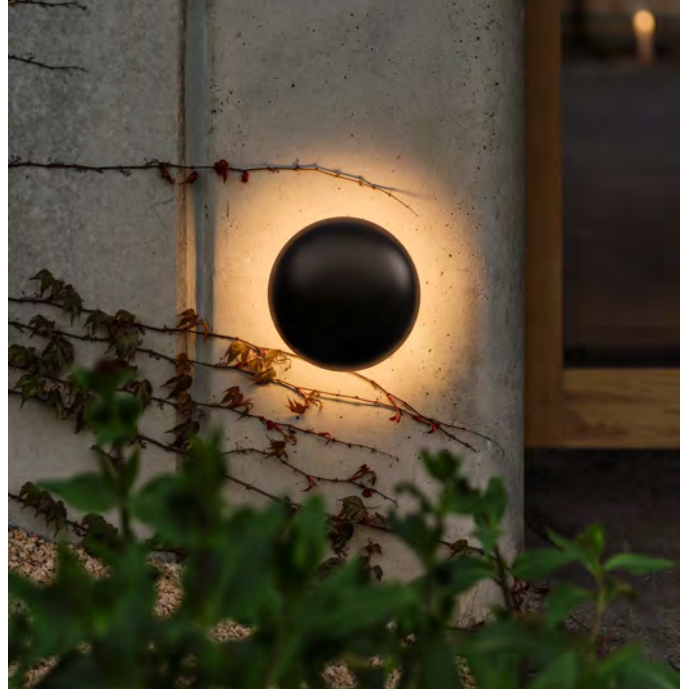

Babila, Marco Zanuso Jr.

Babila demonstrates that, when it comes to a design, the material can be as important as the shape. This outdoor wall sconce is of polished stainless steel, a circular object that produces a panoramic effect, reflecting its surroundings. It is not

designed to be an architectural element, but rather a simple and beautiful design that draws attention, whether on or off, as it allows us to catch a glimpse of the daily life occurring around it.

Babila 18

Code	Finish
A706-001	● Polished stainless steel
A706-003-35	● White (RAL 9010)
A706-003-47	● Brown (RAL 8019)

Materials	Dimmable: Yes
Diffuser: Polished stainless steel	Integrated dimmer: No
AISI 316 or lacquered aluminium	Dimming protocols: Phase cut (Triac)

Product type: Wall / Ceiling
Light source: LED COB 230 VAC 8W 2700K CRI90 571lm
Luminaire: 230 VAC TRIAC 8,47W 89lm
Weight: Net 0,8 kg – Gross 1,2 kg
Package: 29 x 30,5 x 12,5 cm - 1,2 kg – VOL - 0,01 m³
LED included

Dimmable

CE

IP65

ERL

UK
CA