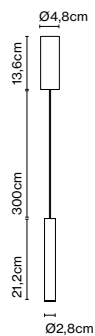

Milana

Code   Finish
A699-001-35-27K   ● Off-white (RAL 1013)
A699-001-39-27K   ● Black (RAL 9005)

Materials   Dimmable: Yes
Shade: Aluminium   Integrated dimmer: No
Diffuser: Polycarbonate   Dimming protocols: Phase cut (Triac)

Product type: Pendant
Light source: LED SMD 700mA 8,6W 2700K CRI90 372lm
Luminaire: 220 - 240 VAC TRIAC 8,72W 340lm
Weight: Net 0,5 kg – Gross 0,86 kg
Package: 24 x 24 x 7 cm – 0,86 kg Vol – 0,004 m³
Product notes: DALI upon request
LED included

Dimmable

CE

ERC

UK
CA