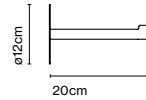

Wall bracket

Code A654-005   Finish ● Graphite grey (RAL 7024)

Materials
Structure: Metal with stainless anti-oxidant cataphoresis treatment

Product type: Accessory
Weight: Net 0,3 kg – Gross 0,5 kg
Package: 14 x 14 x 28 cm - 0,5 kg – VOL - 0,005 m³

CE
EAC
UK
CA