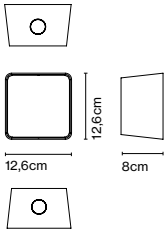

Lab 2 2020

Code A646-091   Finish ● Graphite grey (RAL 7024)

Materials   Dimmable: No
Structure: Injected aluminium
Lids: Metal, wood, stone-like

Product type: Wall
Light source: LED SMD 24Vdc 7,4W 2700K CRI90 378lm
Luminaire: 100 - 240 VAC 8,47W 322lm
Weight: Net 0,87 kg – Gross 1 kg
Package: 16 x 15 x 14 cm – 1 kg Vol – 0,003 m³
Product notes: Lid to be ordered separately.

CE

IP65

UK

ERC