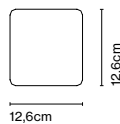

Signage Lid

Code   Finish
-      1 - 3 units
-      4 - 10 units
-      11 - 25 units
-      26 or more units

Product type: Accessory
Available upon request, Lab 2 only.