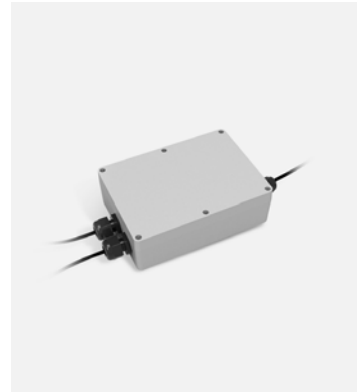

Ginger: Connection Box

Code	Description	Dimming	Class
A666-210	Connection box 50W - 24V - IP67 (230 x 126 x 56mm)	Triac	II
A666-211	Connection box 35W - 24V - IP67 (230 x 126 x 56mm)	DALI	II
A666-212	Connection box 120W - 24V - IP67 (280 x 165 x 82mm)	DALI	II
A666-611	Connection box 35W - 24V - IP67 (230 x 126 x 56mm)	Casambi	II
A666-612	Connection box 120W - 24V - IP67 (280 x 165 x 82mm)	Casambi	II