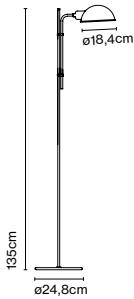

Materials
Base: Iron wapped with black rubber
Stem: Iron
Shade: Aluminium

Product type: Floor
Light source: E27 LED Standard 8W
Weight: Net 3,1 kg – Gross 5 kg
Package: 38 x 54 x 12 cm – 4,2 kg Vol – 0,024 m³
5 x 5 x 143 cm – 0,8 kg Vol – 0,004 m³