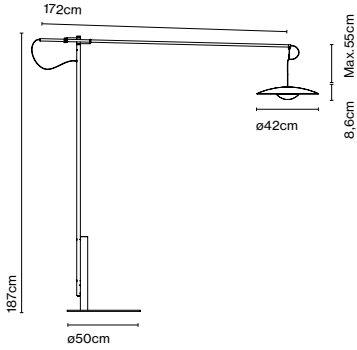

Ginger XL 42

Code A662-070
A662-071

Finish
● Oak - White
● Wenge - White

Materials
Diffuser: Pressed wood
Dissipater: Aluminium
Stem: Metal
Arm: Carbon fiber

Integrated dimmer: Yes
Dimmer type: Foot-operated progressive in-line dimmer

Product type: Floor
Light source: LED SMD 700mA 16,28W 2700K CRI90 1873lm
Luminaire: 85 - 264 VAC 17W 698lm
Weight: Net 23,8 kg – Gross 27,8 kg
Package: 57 x 53 x 17 cm – 2,8 kg Vol – 0,051 m³
191 x 20 x 11 cm – 10 kg Vol – 0,04 m³
63 x 63 x 4 cm – 15 kg Vol – 0,02 m³

LED included

Dimmer

CE

ERC