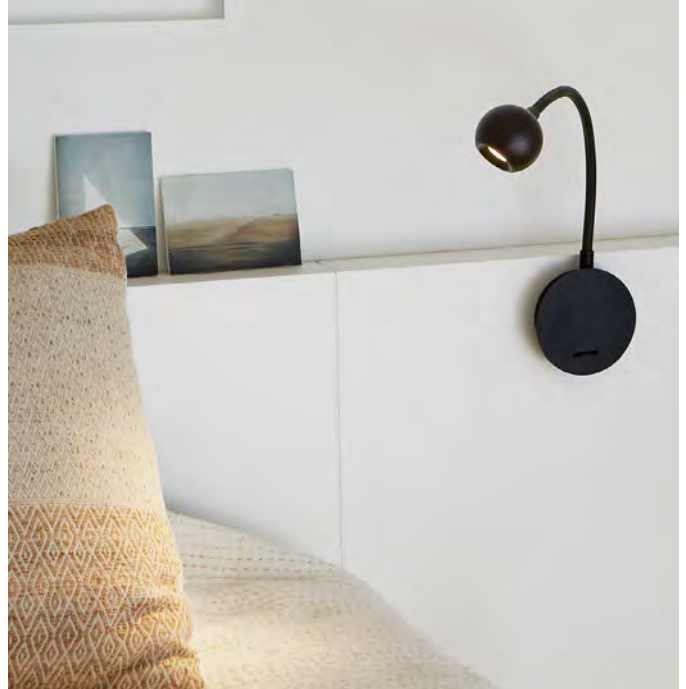

N°8, Christophe Mathieu

The wooden sphere of the N°8's lampshade is handcrafted to make each lamp unique. Its smooth texture has the quality and feel of a billiard ball, while its flexible arm, covered in braided fabric, is a mainstay that improves its look without sacrificing

its efficacy. The N°8 was designed to be placed at the head of a bed and add comfort to the bedroom, a place dedicated to restfulness, where a good book is always healthier than a sleeping pill.