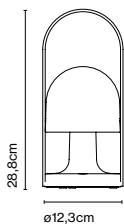

Materials: Diffuser: Opal Polycarbonate
 Body: Polycarbonate
 Handle: Plywood with natural oak varnish

Integrated dimmer: Yes
 Dimmer type: 3 positions dimmer

Product type: Table / Portable
 Light source: LED SMD 1A 3,5W 2700K CRI90 216lm
 Luminaire: in 5 Vdc 1,5A 135lm
 Weight: Net 0,7 kg – Gross 1,8 kg
 Package: 35 x 24 x 36 cm – 1,8 kg Vol – 0,03 m³ (1u)
 51 x 35 x 36 cm – 8 kg Vol – 0,064 m³ (6u)
 Product notes: Multiple order of 6 units. Power outlet not included.
 Charging cable included (USB to USB-C). Power adapter not included.
 LED included