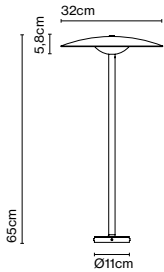

Ginger B 32/65 NEW

Code Finish
A662-593-31-27K ■ Rust Brown - White
A662-593-39-27K ■ Black - White (RAL 9005-9010)

Materials Dimmable: Yes
Diffuser: Aluminium Integrated dimmer: No
Structure: Stainless steel Dimming protocols: It depends on the purchased power supply.
Phase cut (Triac)
DALI

Product type: Bollard
Light source: LED SMD 24Vdc 10W 2700K CRI90 1038lm
Luminaire: (Power supply not included) 350lm
Weight: Net 1,7 kg – Gross 3,1 kg
Package: 14 x 13 x 65 cm - 1,16 kg – VOL - 0,01 m³
43 x 48 x 16 cm - 1,9 kg – VOL - 0,03 m³
Product notes: 24V remote power supply to be ordered separately.
LED included

Dimmable

CE

IP65

ERC

UK
CA