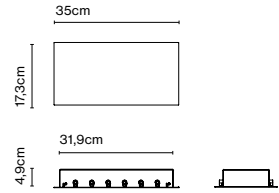

Rectangular Canopy 50W

Code	Finish	Dimming	Class
A693-001	● Black	Triac	II
A693-002	● Black	DALI	II
A693-024	● Black	Casambi	II

Materials
Structure: Painted iron

Dimmable: Yes
Integrated dimmer: No
Dimming protocols: Phase cut (Triac)
DALI
Casambi