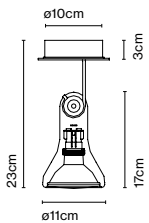

Atlas

Code A34-001   Finish ○ Translucent *

Materials
Shade: Polycarbonate
Canopy: White polyamide
Structure: Stainless steel

Product type: Wall / Ceiling
Light source: E27 LED PAR30 10W 40° 3000K
Weight: Net 0,3 kg – Gross 0,55 kg
Package: 18 x 21 x 24 cm - 0,55 kg – VOL - 0,008 m³
Product notes: Atlas has been designed to specifically accommodate the PAR30 bulb (BOM-270) so that the bulb does not protrude from the diffuser.

CE

ERC

CS

0,6m