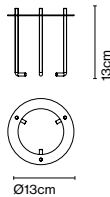

Spare parts

Code	Product	Finish	Spare part
R628-002	Plaff-on! 16 IP65	-	Glass
R628-010	Plaff-on! 33 IP54	-	Glass
R628-011	Plaff-on! 50 IP54	-	Glass