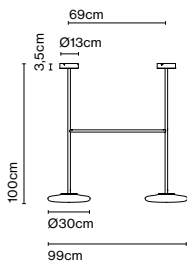

Ihana x2 100

Code	Finish	Dimming	CCT
A709-011-39-27K	● Opal	Triac	27K
A709-012-39-18/30K	● Opal	Triac	DTW 18K-30K

Materials
Structure: Steel
Shade: Opal blown glass

Dimmable: Yes
Integrated dimmer: No
Dimming protocols: Phase cut (Triac)
Dim to warm from 1800K to 3000K. (Triac)
DALI, Casambi

Product type: Pendant / Ceiling
Light source: LED SMD 700mA 16,4W 2700K CRI90 1826lm
Luminaire: 220 - 240 VAC TRIAC 19,78W 994lm
Light source DTW: LED COB 350mA 12W 1800-3000K CRI90 1272lm
Luminaire DTW: 220 - 240 VAC TRIAC 15,2W
Weight: Net 4,5 kg – Gross 6,7 kg
Package: (2x) 21 x 42 x 42 cm – 3 kg Vol – 0,04 m³
24 x 14 x 114 cm – 3,7 kg Vol – 0,04 m³
LED included

Dimmable

UK
CA

CE

ERC

Wire installation: Hardwired
Canopy color: Black

Product notes: Casambi available upon request.
DALI upon request