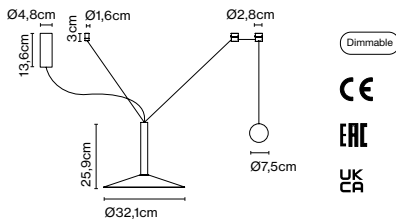

Milana 32 Counterweight

Code Finish
A699-009-35-27K ● Off-white (RAL 1013)
A699-009-39-27K ● Black (RAL 9005)

Materials Dimmable: Yes
Shade: Aluminium Integrated dimmer: No
Diffuser: Polycarbonate Dimming protocols: Phase cut (Triac)

Product type: Pendant
Light source: LED SMD 700mA 8,6W 2700K CRI90 372lm
Luminaire: 220 - 240 VAC TRIAC 8,72W 340lm
Weight: Net 1,6 kg – Gross 2,28 kg
Package: 24 x 24 x 7 cm – 0,86 kg Vol – 0,004 m³
12 x 12 x 7 cm – 0,6 kg Vol – 0,001 m³
36,5 x 36,5 x 7,5 cm – 0,82 kg Vol – 0,009 m³
Product notes: DALI upon request
LED included

Cable length: 3 m
Wire installation: Hardwired
Color cord: Black
Canopy color: Black