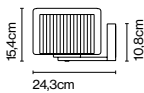

Mercer A

Code	Finish
A89-050	● Natural cotton ribbon
A89-076	● Pearl white

Materials
Shade: Textile
Structure: Blown glass
Wall bracket: Chromed iron

Product type: Wall
Light source: E14 LED 5W
Weight: Net 1,35 kg – Gross 2 kg
Package: 33 x 33 x 28 cm – 2 kg Vol – 0,03 m³

Wire installation: Hardwired