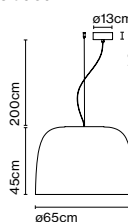

Product type: Pendant

Light source: LED SMD 700mA 22,4W 2700K CRI90 2933lm

Luminaire: 180 - 295 VAC TRIAC 26,09W 1770lm
220 - 240 VAC DALI 26,37W 1770lm

Weight: Net 6,9 kg – Gross 9,3 kg

Package: 65 x 65 x 49 cm – 9,3 kg Vol – 0,2 m³

LED included

Dimmable

Cable length: 2 m
Wire installation: Hardwired
Color cord: Black
Canopy color: Black