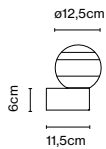

Dipping Light A1-13

Code	Finish
A691-200	White - Brushed Brass
A691-202	Blue - Brushed Brass
A691-204	Green - Brushed Brass
A691-206	Amber - Brushed Brass
A691-208	Pink - Brushed Brass

Materials
Body: Metal
Diffuser: Brilliant white blown glass globe with layered paint

Dimmable: Yes
Integrated dimmer: No
Dimming protocols: Phase cut (Triac)

Product type: Wall
Light source: LED COB 500mA 5,68W 2700K CRI90 645lm
Luminaire: 220 - 240 VAC TRIAC 9,3W
Weight: Net 0,9 kg – Gross 1,5 kg
Package: 18 x 18 x 28 cm – 1,5 kg Vol – 0,001 m³
LED included

Dimmable

CE

ERC

UK
CA

Wire installation: Hardwired