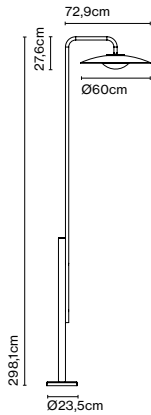

Ginger 60/298

Code A662-735 Finish **Black-White** (RAL 9005-9010)

Materials Dimmable: Yes
Diffuser: Aluminium Integrated dimmer: No
Structure: Stainless Steel Dimming: Depending on the connection
Dissipater: Aluminium ON / OFF
1-10V

Product type: Lamppost

Light source: LED SMD 1050mA 33,8W 2700K CRI90 4037lm

Luminaire: 90 - 305 VAC 1-10V 35,8W 1463lm

Weight: Net 13,25 kg – Gross 20,05 kg

Package: 68 x 69 x 24 cm – 5,7 kg Vol – 0,11 m³

61 x 16 x 255 cm – 11,1 kg Vol – 0,25 m³

25 x 25 x 44 cm – 3,25 kg Vol – 0,03 m³

LED included

Dimmable

CE

IP65

ERC

UK
CA