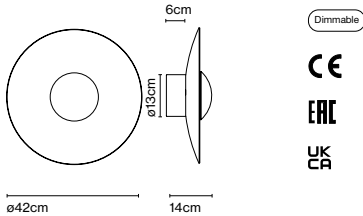

Ginger 42C IP65

Code
A662-552-31
A662-552-39

Finish
● Rust Brown
▲ Black - White (RAL 9005-9010)

Materials
Diffuser: Aluminium
Dissipater: Aluminium

Dimmable: Yes
Integrated dimmer: No
Dimming protocols: Phase cut (Triac)

Product type: Wall / Ceiling
Light source: LED SMD 700mA 16,28W 2700K CRI90 1873lm
Luminaire: 180 - 295 VAC TRIAC 19,71W 698lm - Black-White
180 - 295 VAC TRIAC 19,71W 186lm - Rust brown
Weight: Net 1,8 kg – Gross 3,5 kg
Package: 57 x 53 x 17 cm – 3,5 kg Vol – 0,051 m³
Product notes: DALI and Casambi upon request
LED included