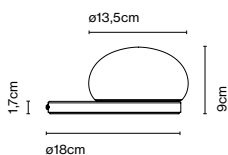

Materials Dimmable: No
Base: Steel
Diffuser: Opal blown glass

Product type: Table
Light source: LED SMD 24Vdc 6,5W 2700K CRI90 579lm
Luminaire: 100 - 240 VAC 7,2W 157lm
Weight: Net 0,39 kg – Gross 1,22 kg
Package: 22 x 19 x 13 cm – 1,22 kg Vol – 0,005 m³ (1u)
 39 x 17 x 45 cm – 5,4 kg Vol – 0,03 m³ (4u)
Product note: Multiple order of 4 units
LED included