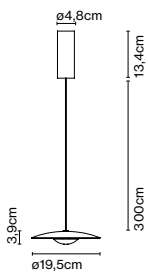

Ginger 20

Code	Finish
A662-180	● Oak - White
A662-181	● Wenge - White
A662-182	● Oak - Oak
A662-183	● Wenge - Wenge
A662-340	● Brushed brass - Brushed brass
A662-341	● Brushed brass - White
A662-342	● Black - White

Materials: Diffuser: Pressed wood or brushed aluminium
Dissipater: Aluminium

Dimmable: Yes
Integrated dimmer: No
Dimming protocols: Phase cut (Triac)

Product type: Pendant
Light source: LED SMD 350mA 4,05W 2700K CRI90 463lm
Luminaire: 220 - 240 VAC TRIAC 5,72W 161lm
Weight: Net 0,6 kg – Gross 0,8 kg
Package: 23 x 21 x 10 cm – 0,8 kg Vol – 0,01 m³

Dimmable

CE

ERC

UK

□

Cable length: 3 m
Wire installation: Hardwired
Color cord: Black
Canopy color: Black