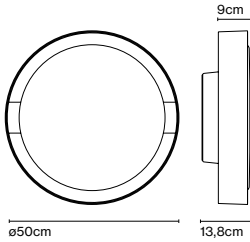

Plaff-on! 50 IP54

Code   Finish
A628-056   ● Black
A628-056-31   ● Rust brown

Materials
Structure: Aluminium
Shade: Opal blown glass

Product type: Wall / Ceiling
Light source: 4x E27 LED Standard 8W
Weight: Net 6,6 kg – Gross 8,5 kg
Package: 60 x 60 x 25 cm – 8,5 kg Vol – 0,09 m³

CE
EAC
UK
CA

☐
IP54