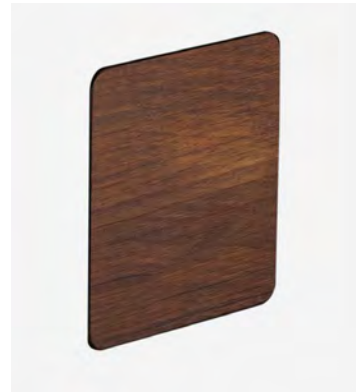

Lid

Code   Finish
A646-005   ● White (RAL 9003)
A646-022   ● Brown (RAL 8019)
A646-023   ● Rust brown
A646-007   ● Dark iroko
A646-009   ● Stone-like*

Materials
Structure: Injected aluminium
Lids: Metal, wood, stone-like

Product type: Accessory