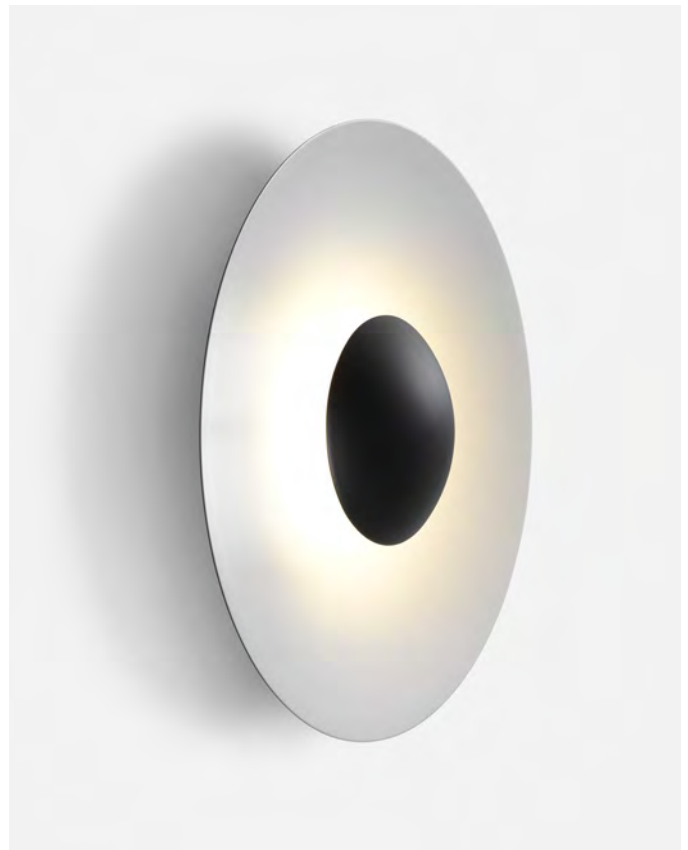

Ginger 42C IP65

Code
A662-552-31
A662-552-39

Finish
● Rust Brown
▲ Black - White (RAL 9005-9010)

Materials
Diffuser: Aluminium
Dissipater: Aluminium

Dimmable: Yes
Integrated dimmer: No
Dimming protocols: Phase cut (Triac)

Product type: Wall / Ceiling
Light source: LED SMD 700mA 16,28W 2700K CRI90 1873lm
Luminaire: 180 - 295 VAC TRIAC 19,71W 698lm - Black-White
180 - 295 VAC TRIAC 19,71W 186lm - Rust brown
Weight: Net 1,8 kg – Gross 3,5 kg
Package: 57 x 53 x 17 cm – 3,5 kg Vol – 0,051 m³
Product notes: DALI and Casambi upon request
LED included

□
IP65

Canopy color: Black

Ginger 60C IP65

Code
A662-553-31
A662-553-39

Finish
● Rust Brown
▲ Black - White (RAL 9005-9010)

Materials
Diffuser: Aluminium
Dissipater: Aluminium

Dimmable: Yes
Integrated dimmer: No
Dimming protocols: Phase cut (Triac)

Product type: Wall / Ceiling
Light source: LED SMD 700mA 22,4W 2700K CRI90 2933lm
Luminaire: 180 - 295 VAC TRIAC 26,09W 1165lm - Black-White
180 - 295 VAC TRIAC 26,09W 245lm - Rust brown
Weight: Net 3,6 kg – Gross 6,3 kg
Package: 67 x 67 x 24 cm – 6,3 kg Vol – 0,1 m³
Product notes: DALI and Casambi upon request
LED included

□
IP65

Canopy color: Black