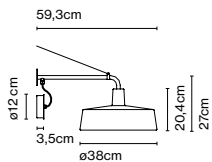

Soho 38 A LED

Code	Finish
A631-225	● White *
A631-226	● Stone grey *
A631-227	● Black *
A631-228	● Sand *
A631-229	● Sky blue *

Materials
Shade: Rotary moulded polyethylene
Diffuser: Methacrylate opal
Structure: Metal with stainless anti-oxidant cataphoresis

Dimmable: Yes
Integrated dimmer: No
Dimming protocols: Phase cut (Triac)

Product type: Wall
Light source: LED SMD 700mA 13,35W 2700K CRI80 1848lm
Luminaire: 220 - 240 VAC TRIAC 15,94W 1051lm
Weight: Net 3,2 kg – Gross 4,2 kg
Package: 45 x 45 x 25 cm – 4,2 kg Vol – 0,05 m³
LED included

Dimmable

CE

IP44

ERC

UK
CA