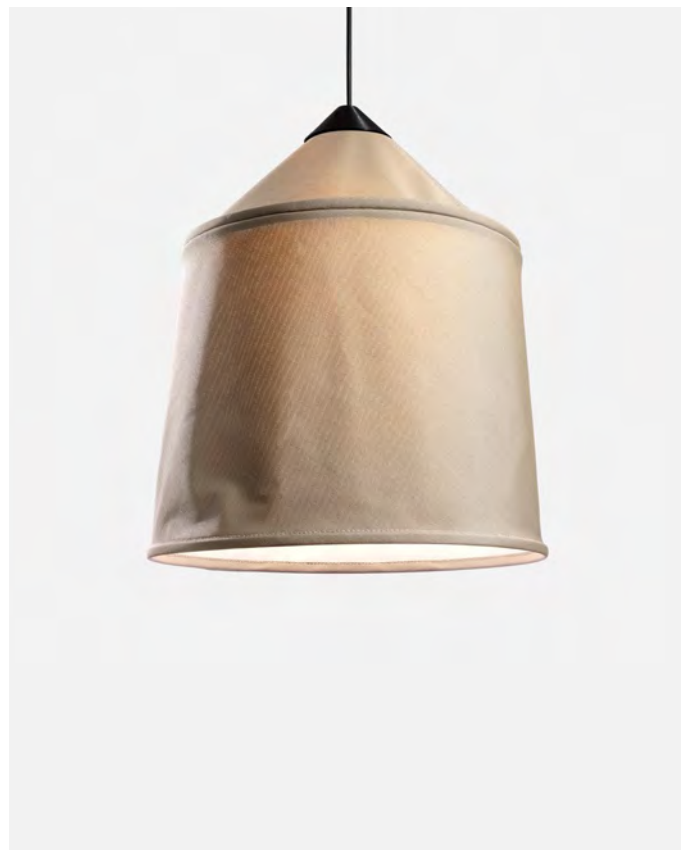

Cable length: 2 m
Wire installation: Hardwired
Color cord: Black
Canopy color: Black