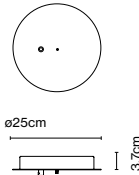

Canopy Ambrosia V 50W

Code	Finish	Dimming	Class
A666-239-15	● Matt Gold	Triac	I
A666-240-15	● Matt Gold	DALI	I
A666-241-15	● Matt Gold	Casambi	I
A666-239-16	● Black	Triac	I
A666-240-16	● Black	DALI	I
A666-241-16	● Black	Casambi	I

Materials
Structure: Painted iron

Product type: Accessory
Luminaire: 220 - 240 VAC TRIAC 50W (max.)
220 - 240 VAC DALI / Casambi 60W (max.)

Weight: Net 1,2 kg – Gross 1,6 kg
Package: 42 x 42 x 8 cm -1,6 kg – VOL - 0,01 m³

Wire installation: Hardwired
Canopy color: Black - Entry points: 1

Dimmable: Yes
Integrated dimmer: No
Dimming protocols: Phase cut (Triac)
DALI
Casambi

Dimmable

ERC

CE

UK
CA