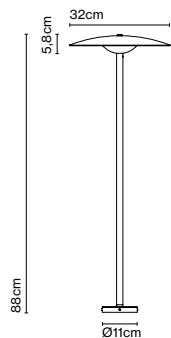

Ginger B 32/88 NEW

Code Finish
A662-594-31-27K ■ Rust Brown - White
A662-594-39-27K ■ Black - White (RAL 9005-9010)

Materials Dimmable: Yes
Diffuser: Aluminium Integrated dimmer: No
Structure: Stainless steel Dimming protocols: It depends on the purchased power supply.
Phase cut (Triac)
DALI

Product type: Bollard
Light source: LED SMD 24Vdc 10W 2700K CRI90 1038lm
Luminaire: (Power supply not included) 350lm
Weight: Net 1,9 kg – Gross 3,3 kg
Package: 14 x 13 x 88 cm - 1,4 kg – VOL - 0,02 m³
43 x 48 x 16 cm - 1,9 kg – VOL - 0,03 m³
Product notes: 24V remote power supply to be ordered separately.
LED included

Dimmable

CE

IP65

ERC

UK
CA