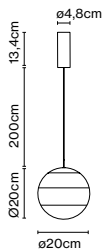

Dipping Light 20

Code	Finish
A691-260	White
A691-261	Blue
A691-262	Green
A691-263	Amber
A691-264	Pink

Materials
Diffuser: Brilliant white blown glass globe with layered paint
Cover: Polycarbonate
Canopy: Metal

Dimmable: Yes
Integrated dimmer: No
Dimming protocols: Phase cut (Triac)
Casambi
DALI

Product type: Pendant
Light source: LED SMD 350mA 4,05W 2700K CRI90 463lm
Luminaire: 220 - 240 VAC TRIAC 5,72W 231lm
Weight: Net 1,3 kg – Gross 1,9 kg
Package: 33 x 26 x 26 cm – 1,9 kg Vol – 0,02 m³
LED included

Dimmable

CE

ERC

UK
CA