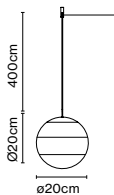

Dipping Light 20 - 24V

Code	Finish
A691-270	White
A691-271	Blue
A691-272	Green
A691-273	Amber
A691-274	Pink

Materials
Diffuser: Brilliant white blown glass globe with layered paint
Cover: Polycarbonate

Dimmable: Yes
Integrated dimmer: No
Dimming protocols: It depends on the purchased power supply.
Phase cut (Triac), DALI, Casambi

Product type: Pendant
Light source: LED SMD 24Vdc 5W 2700K CRI90 495lm
Luminaire: (Power supply not included) 231lm
Weight: Net 1,06 kg – Gross 1,7 kg
Package: 36 x 26 x 26 cm – 1,7 kg Vol – 0,02 m³
Product notes: Use with Cluster page 49.
1 pc. hook accessory included
LED included

Dimmable

CE

ERC

UK
CA