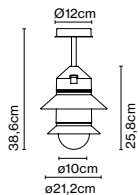

Materials

Structure: Polycarbonate
Shade: Blown pressed glass
Support: Stainless anti-oxidant
cataphoresis treatment

Product type: Ceiling

Light source: E27 LED Standard 8W

Weight: Net 1,4 kg – Gross 2,3 kg

Package: 53 x 33 x 24 cm – 2,3 kg Vol – 0,042 m³

CE

ERC

UK

IP65