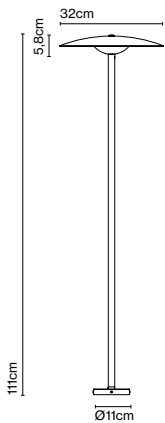

Code   Finish
A662-595-31-27K   ● Rust Brown - White
A662-595-39-27K   ● Black - White (RAL 9005-9010)

Materials   Dimmable: Yes
Diffuser: Aluminium   Integrated dimmer: No
Structure: Stainless steel   Dimming protocols: It depends on the
                                         purchased power supply.
                                         Phase cut (Triac)
                                         DALI

Product type: Bollard
Light source: LED SMD 24Vdc 10W 2700K CRI90 1038lm
Luminaire: (Power supply not included) 350lm
Weight: Net 2,1 kg – Gross 3,6 kg
Package: 14 x 12 x 111 cm - 1,7 kg – VOL - 0,02 m³
                 43 x 48 x 16 cm - 1,9 kg – VOL - 0,03 m³
Product notes: 24V remote power supply to be ordered separately.
LED included