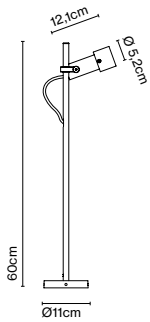

Palosanto B 5/60 NEW

Code	Finish	Output
A722-011-39-27K	● Black (RAL 9005)	2,8W
A722-016-39-27K	● Black (RAL 9005)	6,3W
A722-011-31-27K	● Rust Brown	2,8W
A722-016-31-27K	● Rust Brown	6,3W

Materials
Diffuser: Aluminium
Structure: Aluminium

Dimmable: Yes
Integrated dimmer: No
Dimming protocols: It depends on the purchased power supply.

Product type: Bollard
Light source: LED SMD 24Vdc 2,8W 2700K CRI90
LED SMD 24Vdc 6,3W 2700K CRI90
Luminaire: (Power supply not included) 200lm / 426lm
Lens with 27° aperture. Glare cell included in the packaging

Product notes: 24V remote power supply to be ordered separately.
Lenses with 14° and 37° aperture available upon request. Upcharge of 30€.
3000K available upon request. Upcharge of 15€.
The light focus moves 20 cm along the stem.
LED included

Dimmable

CE

IP65

ERC

UK
CA