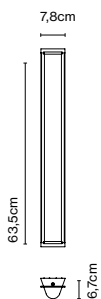

Manhattan LED 63.5

Code A2005-030
Finish Chrome

Materials Dimmable: No
Structure: Aluminium
Diffuser: silk-screened polycarbonate

Product type: Wall
Light source: LED SMD 350mA 15,6W 2700K CRI80 2608lm
Luminaire: 220 - 240 VAC 19,15W
Weight: Net 1,2 kg – Gross 1,4 kg
Package: 67 x 11 x 9 cm – 1,4 kg Vol – 0,01 m³
Product notes: 3000K available upon request
LED included

CE

IP44

ERC

UK

CR

Wire installation: Hardwired