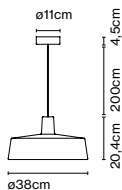

Soho 38 IP44 LED

Code	Finish
A631-220	● White
A631-221	● Stone grey
A631-222	● Black
A631-224	● Sky blue *

Materials
Shade: Rotary moulded polyethylene
Diffuser: Methacrylate opal

Dimmable: Yes
Integrated dimmer: No
Dimming protocols: Phase cut (Triac)
Casambi

Product type: Pendant
Light source: LED SMD 700mA 13,35W 2700K CRI80 1848lm
Luminaire: 220 - 240 VAC TRIAC 15,94W 1051lm
Weight: Net 2,7 kg – Gross 3,6 kg
Package: 44 x 45 x 25 cm – 3,6 kg Vol – 0,05 m³
LED included

Dimmable

CE

IP44

ERC

UK
CA