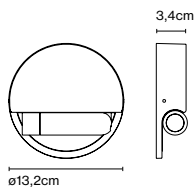

Ledtube R right

Code	Finish
A622-218-17-27K	● Aluminium
A622-218-18-27K	● Bronze
A622-218-35-27K	● Matt white (RAL 9010)
A622-218-39-27K	● Matt black (RAL 9005)

Materials
Structure: Injected aluminium
Frontal: Transparent polycarbonate

Dimmable: No

Product type: Wall
Light source: LED SMD 700mA 2,1W 2700K CRI90 226,5lm
Luminaire: 100 - 240 VAC 4,25W 131lm
Weight: Net 0,8 kg – Gross 0,9 kg
Package: 16 x 15 x 9 cm – 0,9 kg Vol – 0,002 m³
Product notes: Incorporated press button to switch on or off when opening or closing the wall lamp. Honeycomb grill to avoid glare. CRI90 available upon request.
LED included

Wire installation: Hardwired