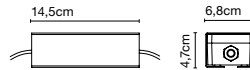

Product type: Accessory
85 - 240 VAC max. 50W
Weight: Net 2 kg – Gross 3 kg
Package: 20 x 12 x 8 cm - 3 kg – VOL - 0,002 m³
Product notes: Bluetooth smart wireless trailing edge dimmer that adjusts light intensity or switches the lamp ON/OFF. Available in Android or iOS with the app Casambi.