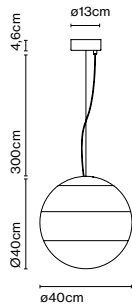

Dipping Light 40

Code	Finish
A691-437-35-27K	White
A691-437-48-27K	Blue
A691-437-45-27K	Green
A691-437-30-27K	Amber
A691-437-44-27K	Pink

Materials

Diffuser: Brilliant white blown glass globe with layered paint

Cover: Polycarbonate

Canopy: Metal

Dimmable: Yes

Integrated dimmer: No

Dimming protocols: Phase cut (Triac)

Product type: Pendant

Light source: LED COB 700mA 23,7W 2700K CRI90 3280lm

Luminaire: 220 - 240 VAC TRIAC 28,4W

Weight: Net 4,2 kg – Gross 6,5 kg

Package: 55 x 55 x 57 cm – 6,5 kg Vol – 0,17 m³

LED included

Dimmable

CE

ERC

UK