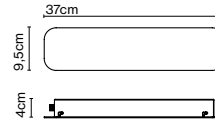

A666-244-16	● Black - 100W 24V	Triac	II
A666-246-16	● Black - 100W 24V	Casambi	I
A666-245-16	● Black - 100W 24V	DALI	I