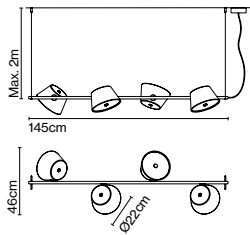

Tam Tam 4

Code
Structure
A633-172 39

Finish
● Black semi-matt (RAL 9011)

Shades
A633-130 39 ● Black semi-matt (RAL 9011)
A633-130 35 ● Off-white semi-matt (RAL 1013)
A633-130 37 ● Sand semi-matt (RAL 7032)
A633-130 38 ● Silver grey semi-matt (RAL 7001)
A633-130 42 ● Olive yellow semi-matt (RAL 1020)
A633-130 46 ● Orange semi-matt (RAL 2000)
A633-130 47 ● Brown grey semi-matt (RAL 7013)

Materials
Shade: Aluminium
Diffuser: Opalescent methacrylate

Product type: Pendant
Light source: 4x E27 LED Standard 8W
Weight: Net 5 kg – Gross 7,8 kg
Package: 167 x 18 x 18 cm – 4,4 kg Vol – 0,054 m³
(4x) 24 x 24 x 17 cm – 0,85 kg Vol – 0,009 m³

CE

ERC

UK
CA

Cable length: 3 m
Wire installation: Hardwired
Color cord: Black
Canopy color: Black