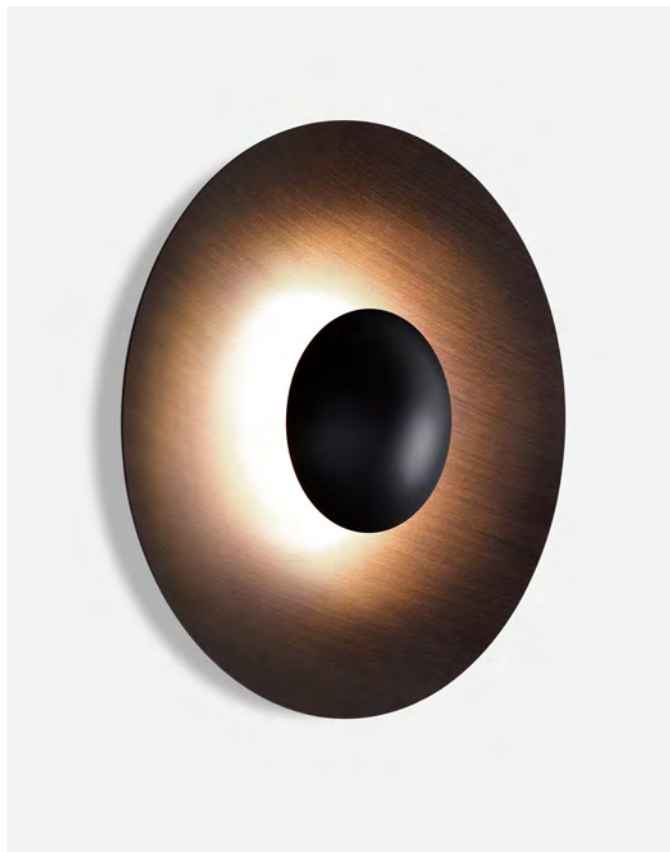

Ginger 32C

Code	Finish
A662-146	● Oak - White
A662-147	● Wenge - White
A662-148	● Oak - Oak
A662-149	● Wenge - Wenge
A662-382	● Brushed brass - Brushed brass
A662-383	● Black - White
A662-570-36-27K	● Mauve (RAL 010 70 10)
A662-570-37-27K	● Sand (RAL 050 85 10)
A662-570-38-27K	● Stone Grey (RAL 000 65 00)

Materials
Diffuser: Pressed wood or brushed aluminium
Dissipater: Aluminium
Canopy: Metal

Dimmable: Yes
Integrated dimmer: No
Dimming protocols: Phase cut (Triac)
Casambi

Product type: Wall / Ceiling
Light source: LED SMD 700mA 8,2W 2700K CRI90 913lm
Luminaire: 220 - 240 VAC TRIAC 9W 350lm
Weight: Net 1 kg – Gross 2 kg
Package: 43 x 48 x 17 cm – 2 kg Vol – 0,04 m³
LED included

Canopy color: Black
Wire installation: Hardwired

Product notes: Casambi available upon request
DALI available upon request