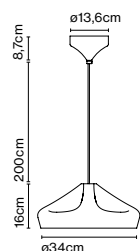

Pleat Box 36 LED

Code	Finish
A636-405-3535-27K	● White - White
A636-405-3549-27K	● White - Gold
A636-405-3835-27K	● Grey - White
A636-405-3849-27K	● Grey - Gold *
A636-405-4135-27K	● Terracotta - White
A636-405-4149-27K	● Terracotta - Gold *
A636-405-3935-27K	● Black - White *
A636-405-3949-27K	● Black - Gold
A636-405-4735-27K	● Brown - White *
A636-405-4749-27K	● Brown - Gold *
A636-405-4235-27K	● Ocher - White
A636-405-4535-27K	● Dark Green - White
A636-405-4549-27K	● Dark Green - Gold

Materials
Shade: Ceramic with the inner part in brilliant white enamel or gold
Canopy: Ceramic
Cord: Fabric

Dimmable: Yes
Integrated dimmer: No
Dimming protocols: Phase cut (Triac)

Product type: Pendant
Light source: LED SMD 700mA 8,2W 2700K CRI90 913lm
Luminaire: 220 - 240 VAC TRIAC 9,89W 233lm
Weight: Net 3,2 kg – Gross 4,3 kg
Package: 49 x 50 x 30 cm – 4,3 kg Vol – 0,07 m³
LED included