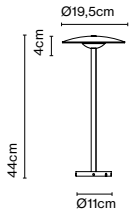

Ginger B 20/44

Code
A662-554-31
A662-554-39

Finish
● Rust Brown - White
● Black - White (RAL 9005-9010)

Materials
Diffuser: Aluminium
Structure: Aluminium

Dimmable: Yes
Integrated dimmer: No
Dimming protocols: It depends on the purchased power supply.

Product type: Bollard
Light source: LED SMD 24Vdc 5W 2700K CRI90 495lm
Luminaire: (Power supply not included) 161lm
Weight: Net 0,8 kg – Gross 1,3 kg
Package: 25 x 23 x 12 cm – 0,7 kg Vol – 0,007 m³
15 x 13 x 48 cm – 0,6 kg Vol – 0,009 m³
Product notes: 24V remote power supply to be ordered separately.
LED included

Dimmable

CE

ERC

UK
CA

IP65

Power supplies on page 136

Cable length: 2,6 m