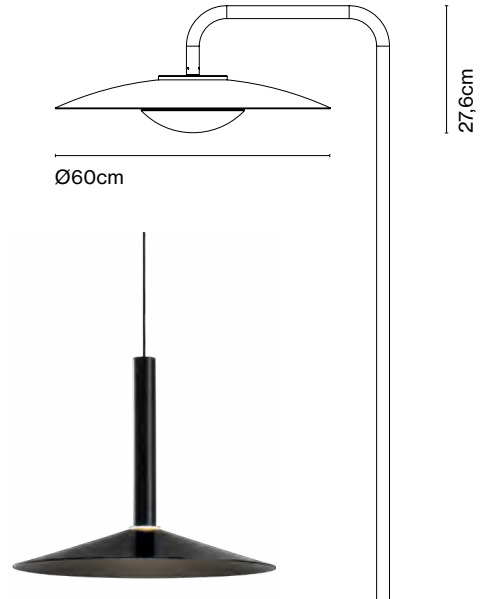

Plan your projects in our Professional Area

Photometric Data

Press Releases

Banners

2D Models

3D Models

HR Images

Videos

Ø10cm