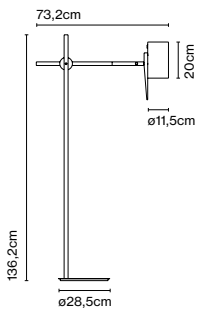

Scantling P73

Code
A626-001
A626-018

Finish
● White (RAL 9001)
● Black (RAL 9005)

Materials
Stem: Iron
Base: Iron
Arm: Oak
Shade: Aluminium

Product type: Floor
Light source: E27 LED Reflector 8W
Weight: Net 7,5 kg – Gross 10,7 kg
Package: 139 x 46 x 17 cm – 10,7 kg Vol – 0,11 m³

Cable length: 2 m
Wire installation: Plug-in
Color cord: Black fabric electrical cord
Switch location: Shade