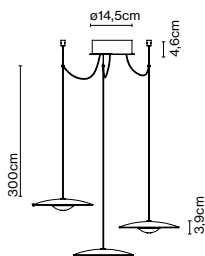

Dimmable

Cable length: 3 m
 Wire installation: Hardwired
 Color cord: Black
 Canopy color: Black - Entry point: 3

Ginger accessory 20x3

Code A662-188
 Finish ● Black

Materials
 Disc: Iron

Product type: Accessory
 Weight: Net 0,75 kg – Gross 0,8 kg
 Package: 41 x 41 x 1 cm – 0,8 kg – VOL - 0,001 m³