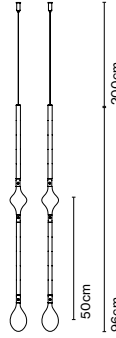

Double hook 96 x2
A718-026-39

2 units included

● Black