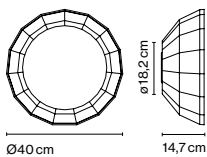

Materials

Shade: Ceramic with the inner part in brilliant white enamel or gold

Product type: Wall

Light source: 2x E27 LED Standard 8W

Weight: Net 3,9 kg – Gross 5,3 kg

Package: 52 x 52 x 29 cm – 5,3 kg Vol – 0,078 m³

Wire installation: Hardwired