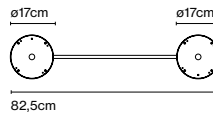

Accessory C2 Djembé 65

Code A681-019
Finish ● Black (RAL 9005)

Materials
Structure: Painted iron

Product type: Accessory
Weight: Net 1,13 kg – Gross 1,55 kg
Package: 85 x 20 x 9 cm - 1,55 kg – VOL - 0,015 m³
Product notes: Accessory to combine 2 Djembé 65 models for a single junction box.