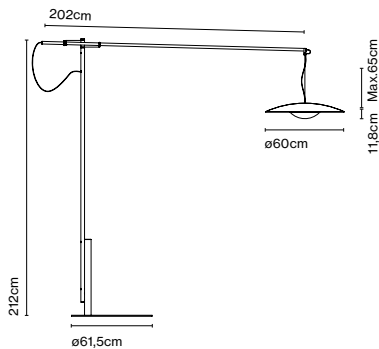

Ginger XXL 60

Code A662-072
A662-073

Finish
● Oak - White
● Wenge - White

Materials
Diffuser: Pressed wood
Dissipater: Aluminium
Stem: Metal
Arm: Carbon fiber

Integrated dimmer: Yes
Dimmer type: Foot-operated progressive in-line dimmer

Product type: Floor
Light source: LED SMD 700mA 22,4W 2700K CRI90 2933lm
Luminaire: 220 - 240 VAC 25,45W 1165lm
Weight: Net 31,5 kg – Gross 38,5 kg
Package: 72 x 72 x 28 cm – 5,5 kg Vol – 0,1 m³
215 x 22 x 11 cm – 12 kg Vol – 0,05 m³
72 x 72 x 4 cm – 21 kg Vol – 0,02 m³

Dimmer

CE

ERC