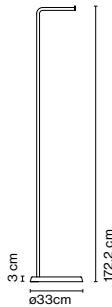

Floor accessory

Code A654-009
Finish ● Grey (RAL 7039)

Materials
Structure: Metallic structure with stainless anti-oxidant cataphoresis treatment

Product type: Accessory
Weight: Net 6,7 kg – Gross 7,8 kg
Package: 25 x 5 x 179 cm – 2,1 kg – VOL - 0,022 m³
38 x 38 x 5 cm – 5,7 kg – VOL - 0,006 m³

CE

ERC

UK
CA