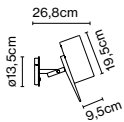

Scantling A

Code
A626-007
A626-021

Finish
● White (RAL 9001)
● Black (RAL 9005)

Materials
Structure: Iron
Arm: Oak
Shade: Aluminium

Product type: Wall
Light source: E27 LED Reflector 8W
Weight: Net 0,8 kg – Gross 1,4 kg
Package: 35 x 30 x 18 cm – 1,4 kg Vol – 0,02 m³

Wire installation: Hardwired
Switch location: Canopy