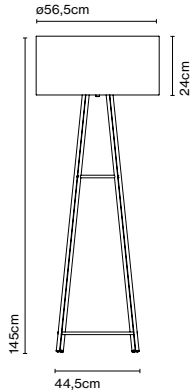

Product type: Floor
Light source: E27 LED Globe (ø95) 12W
Weight: Net 5,8 kg – Gross 9,3 kg
Package: 60 x 60 x 30 cm - 4,1 kg – VOL - 0,108 m³
50 x 13 x 132 cm - 5,2 kg – VOL - 0,09 m³

Cable length: 2 m
Wire installation: Plug-in
Color cord: Black
Switch location: In-line