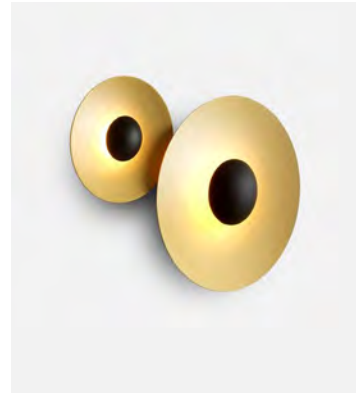

Accessory C2 32/42

Code	Finish
Structure A662-422	● Black
Shades 32	
A662-432	● Oak - White
A662-433	● Wenge - White
A662-434	● Oak - Oak
A662-435	● Wenge - Wenge
A662-436	● Brushed brass - Brushed brass
A662-437	● Black - White
A662-574-36-27K	● Mauve (RAL 010 70 10)
A662-574-37-27K	● Sand (RAL 050 85 10)
A662-574-38-27K	● Stone Grey (RAL 000 65 00)
Shades 42	
A662-438	● Oak - White
A662-439	● Wenge - White
A662-440	● Oak - Oak
A662-441	● Wenge - Wenge
A662-442	● Brushed brass - Brushed brass
A662-443	● Black - White
A662-575-36-27K	● Mauve (RAL 010 70 10)
A662-575-37-27K	● Sand (RAL 050 85 10)
A662-575-38-27K	● Stone Grey (RAL 000 65 00)