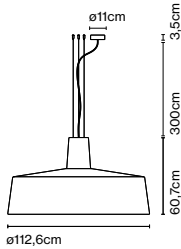

Soho 112 IP44 LED

Code	Finish
A631-169	● White
A631-170	● Stone grey
A631-171	● Black

Materials
Shade: Rotary moulded polyethylene
Diffuser: Methacrylate opal

Dimmable: Yes
Integrated dimmer: No
Dimming protocols: Phase cut (Triac)
Casambi

Product type: Pendant
Light source: LED SMD 350mA 93,6W 2700K CRI90 15648lm
Luminaire: 180 - 295 VAC TRIAC 109,8W 8085lm
Weight: Net 27,6 kg – Gross 32 kg
Package: 116 x 114 x 71 cm – 32 kg Vol – 0,95 m³
Product notes: 3000K available upon request
LED included

Dimmable

CE

IP44

ERC

UK
CA