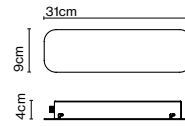

A666-216-16	● Black - 50W 24V	Triac	II
A666-223-16	● Black - 60W 24V	Casambi	I
A666-217-16	● Black - 35W 24V	DALI	I
A666-218-16	● Black - 60W 24V	DALI	I