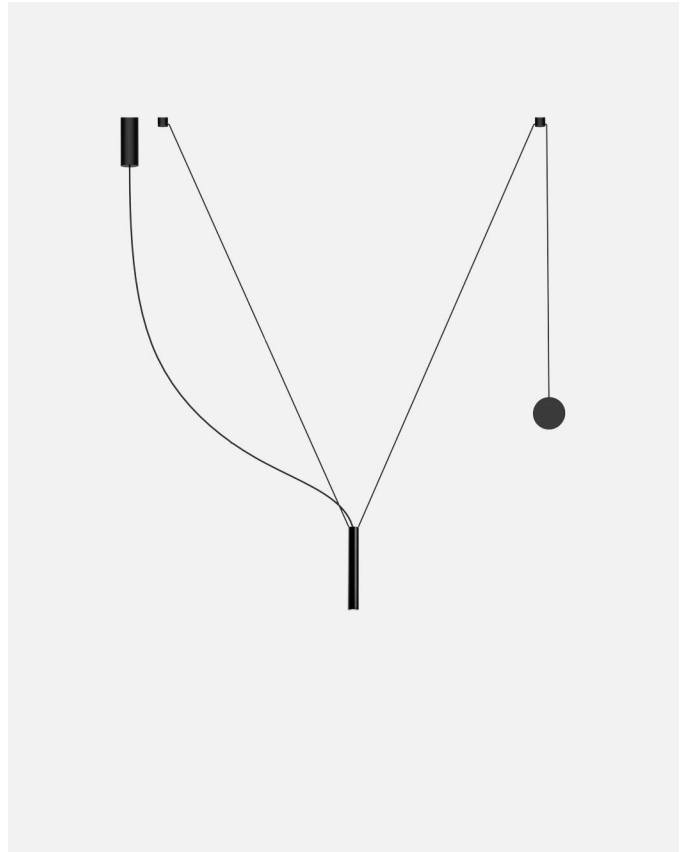

Milana Counterweight

Code Finish
A699-007-35-27K ● Off-white (RAL 1013)
A699-007-39-27K ● Black (RAL 9005)

Materials Dimmable: Yes
Shade: Aluminium Integrated dimmer: No
Diffuser: Polycarbonate Dimming protocols: Phase cut (Triac)

Product type: Pendant
Light source: LED SMD 700mA 8,6W 2700K CRI90 372lm
Luminaire: 220 - 240 VAC TRIAC 8,72W 340lm
Weight: Net 1 kg – Gross 1,46 kg
Package: 24 x 24 x 7 cm – 0,86 kg Vol – 0,004 m³
12 x 12 x 7 cm – 0,6 kg Vol – 0,001 m³
Product notes: DALI upon request
LED included

Cable length: 3 m
Wire installation: Hardwired
Color cord: Black
Canopy color: Black

Milana 32 Counterweight

Code Finish
A699-009-35-27K ● Off-white (RAL 1013)
A699-009-39-27K ● Black (RAL 9005)

Materials Dimmable: Yes
Shade: Aluminium Integrated dimmer: No
Diffuser: Polycarbonate Dimming protocols: Phase cut (Triac)

Product type: Pendant
Light source: LED SMD 700mA 8,6W 2700K CRI90 372lm
Luminaire: 220 - 240 VAC TRIAC 8,72W 340lm
Weight: Net 1,6 kg – Gross 2,28 kg
Package: 24 x 24 x 7 cm – 0,86 kg Vol – 0,004 m³
12 x 12 x 7 cm – 0,6 kg Vol – 0,001 m³
36,5 x 36,5 x 7,5 cm – 0,82 kg Vol – 0,009 m³
Product notes: DALI upon request
LED included

Cable length: 3 m
Wire installation: Hardwired
Color cord: Black
Canopy color: Black