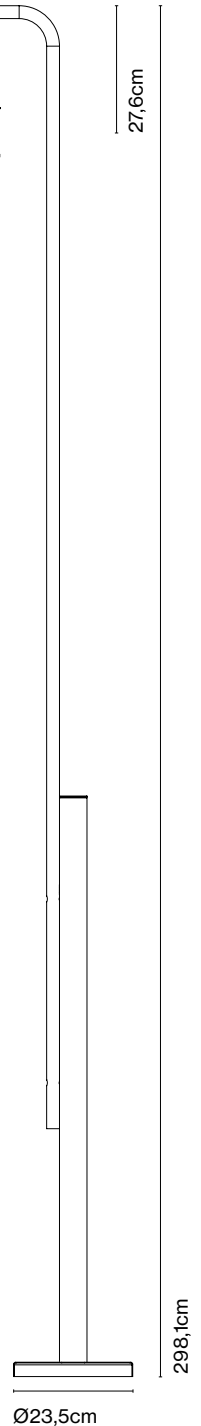

We want to offer you an exclusive service that's designed to make your work easier. By signing up at the new professional area at [marset.com](https://www.marset.com), you'll be able to download technical information, images, and videos of our products, receive our newsletter, and save your preferred products. We offer direct access and personal attention.