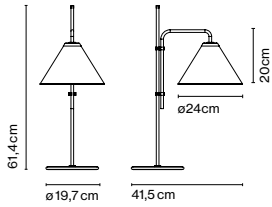

Funiculí S Fabric

Code	Finish
A641-405	● Black - White
A641-406	● Black - Sand

Materials

Base: Iron wapped with black rubber

Stem: Iron

Shade: White or sand polyester shade, made of a PVC-PET laminated film

Product type: Table

Light source: E14 LED 5W

Weight: Net 1,7 kg – Gross 2,7 kg

Package: 65 x 31 x 10 cm – 2,4 kg Vol – 0,02 m³
26 x 26 x 18 cm – 0,3 kg Vol – 0,012 m³

CE

ERC

Cable length: 2 m

Wire installation: Plug-in

Color cord: Black

Switch location: In-line