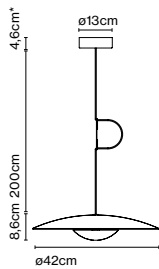

Ginger 42

Code	Finish	Dimming	Class
A662-025	● Oak - White	Triac	II
A662-026	● Wenge - White	Triac	II
A662-027	● Oak - White	DALI	I
A662-028	● Wenge - White	DALI	I
A662-029	● Oak - White	1-10V	I
A662-030	● Wenge - White	1-10V	I
A662-360	● Brushed brass - Brushed brass	Triac	II
A662-361	● Brushed brass - White	Triac	II
A662-362	● Black - White	Triac	II
A662-364	● Brushed brass - Brushed brass	DALI	I
A662-365	● Brushed brass - White	DALI	I
A662-366	● Black - White	DALI	I

Materials
Diffuser: Pressed wood or brushed aluminium
Dissipater: Aluminium

Dimmable: Yes
Integrated dimmer: No
Dimming protocols: Phase cut (Triac)
DALI, Casambi
1-10V

Product type: Pendant
Light source: LED SMD 700mA 16,28W 2700K CRI90 1873lm
Luminaire: 180 - 295 VAC TRIAC 19,71W 698lm
220 - 240 VAC DALI 20,32W 698lm
220 - 240 VAC 1-10V 20,85W 698lm
Weight: Net 2 kg – Gross 3,5 kg
Package: 57 x 53 x 17 cm – 3,5 kg Vol – 0,051 m³
LED included

Dimmable

CE

ERC

UK
CA

* 6.5cm (DALI)

Cable length: 2 m
Wire installation: Hardwired
Color cord: Black
Canopy color: Black

Product notes: Casambi available upon request