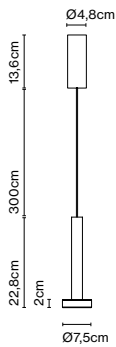

Milana 8 NEW

Code Finish
A699-135-35-27K ● Off-white (RAL 1013)
A699-135-39-27K ● Black (RAL 9005)

Materials Dimmable: Yes
Shade: Aluminium Integrated dimmer: No
Diffuser: Glass Dimming protocols: Phase cut (Triac)

Product type: Pendant
Light source: LED SMD 700mA 8,6W 2700K CRI90 372lm
Luminaire: 220 - 240 VAC TRIAC 8,72W 340lm
Weight: Net 0,6 kg – Gross 0,96 kg
Package: 24 x 24 x 7 cm – 0,96 kg Vol – 0,004 m³
Product notes: DALI available upon request
LED included

Dimmable

CE

ERC

UK
CA