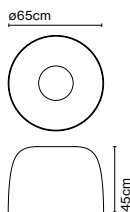

Djembé C 65.45

Code	Finish	Dimming	Class
A681-120	White (RAL 1013)	Triac	II
A681-121	Grey (RAL 7022)	Triac	II
A681-122	Red (RAL 3011)	Triac	II
A681-123	Sky Blue (PANTONE 7542C)	Triac	II
A681-220	White (RAL 1013)	DALI	I
A681-221	Grey (RAL 7022)	DALI	I
A681-222	Red (RAL 3011)	DALI	I
A681-223	Sky Blue (PANTONE 7542C)	DALI	I

Materials
Shade: Bi-injected rotary moulded polyethylene (stone texture on the outer part and smooth satin white on the inner part of the fixture)
Diffuser: Aluminium

Dimmable: Yes
Integrated dimmer: No
Dimming protocols: Phase cut (Triac)
DALI
Casambi

Product type: Ceiling
Light source: LED SMD 700mA 22,4W 2700K CRI90 2933lm
Luminaire: 180 - 295 VAC TRIAC 26,09W 1770lm
220 - 240 VAC DALI 26,37W 1770lm
Weight: Net 7,5 kg – Gross 10 kg
Package: 65 x 65 x 49 cm – 10 kg Vol – 0,2 m³
LED included