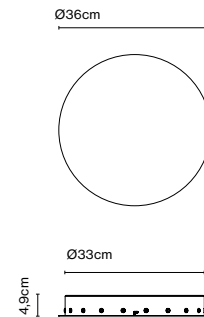

Circular Canopy 100W

Code	Finish	Dimming	Class
A693-005	● Black	Triac	II
A693-006	● Black	DALI	II
A693-026	● Black	Casambi	II

Materials
Structure: Painted iron

Dimmable: Yes
Integrated dimmer: No
Dimming protocols: Phase cut (Triac)
DALI
Casambi