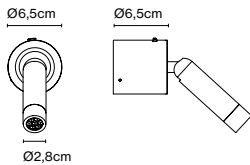

Ledtube A

Code	Finish
A622-220-17-27K	● Aluminium
A622-220-18-27K	● Bronze
A622-220-35-27K	● Matt white (RAL 9010)
A622-220-39-27K	● Matt black (RAL 9005)

Materials
Structure: Injected aluminium

Dimmable: No

Product type: Wall / Ceiling
Light source: LED SMD 700mA 2,1W 2700K CRI90 226,5lm
Luminaire: 100 - 240 VAC 4,25W 131lm
Weight: Net 0,46 kg – Gross 0,56 kg
Package: 21 x 12 x 9 cm – 0,3 kg Vol – 0,002 m³
Product notes: Lens at 25° with a honeycomb grill to avoid glare.
Integrated switch. CRI90 available upon request.
LED included