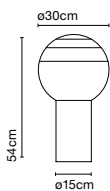

Dipping Light M

Code	Finish
A691-007	White - Brushed Brass
A691-078	White - Graphite
A691-008	Blue - Brushed Brass
A691-079	Blue - Graphite
A691-009	Green - Brushed Brass
A691-080	Green - Graphite
A691-010	Amber - Brushed Brass
A691-081	Amber - Graphite
A691-011	Pink - Brushed Brass
A691-082	Pink - Graphite

Materials
Body: Metal
Diffuser: Brilliant white blown glass globe with layered paint

Dimmable: Yes
Integrated dimmer: Yes
Dimming protocols: Progressive dimmer from 0 to 100

Product type: Table
Light source: LED SMD 700mA 8,6W 2700K CRI90 765lm
Luminaire: 85 - 264 VAC 11,56W 312lm
Weight: Net 3,3 kg – Gross 5,3 kg
Package: 34 x 26 x 26 cm – 2,9 kg Vol – 0,022 m³
41 x 41 x 41 cm – 2,4 kg Vol – 0,068 m³
LED included

Cable length: 1,75 m
Wire installation: Plug-in
Color cord: Black
Switch location: In-line