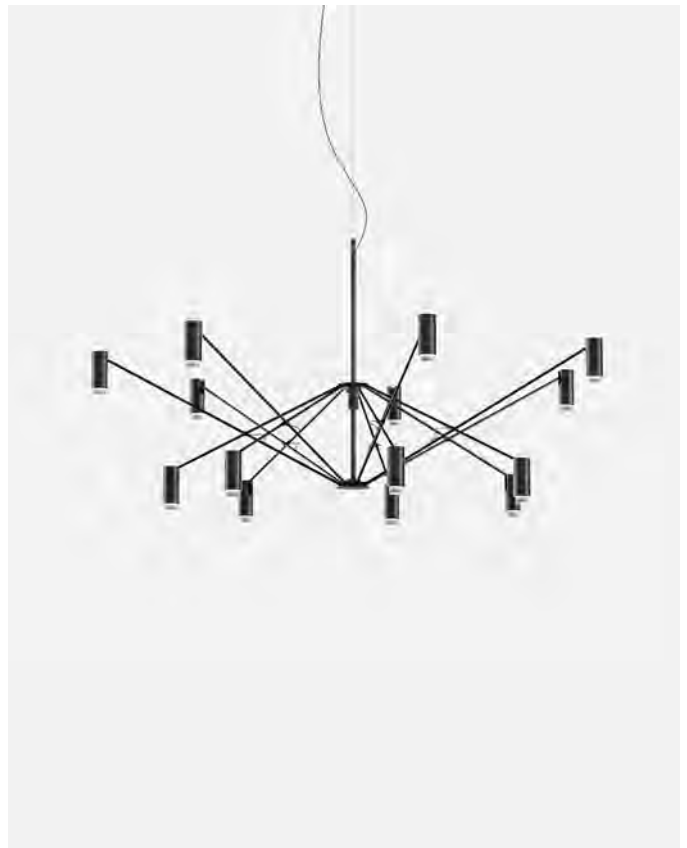

The W

Code	Finish	Dimming
A705-001-3949-27K	● Black - Gold	Triac
A705-001-3937-27K	● Black - Ivory (RAL 1015)	Triac
A705-001-3941-27K	● Black - Terracotta (RAL 8023)	Triac
A705-002-3949-27K	● Black - Gold	DALI
A705-002-3937-27K	● Black - Ivory (RAL 1015)	DALI
A705-002-3941-27K	● Black - Terracotta (RAL 8023)	DALI

Materials: Aluminium
Structure: Aluminium
Diffusers: Aluminium, Polycarbonate

Dimmable: Yes
Integrated dimmer: No
Dimming protocols: Phase cut (Triac)
DALI
Casambi

Product type: Pendant
Light source: LED SMD 48V 102W 2700K CRI90 9660lm
Luminaire: 220 - 240 VAC TRIAC 110W 6405lm
100 - 240 VAC DALI 110W 6405lm
Weight: Net 13,3 kg – Gross 15,4 kg
Package: 21 x 21 x 112 cm – 4,3 kg Vol – 0,05 m³
26 x 20 x 51 cm – 7,3 kg Vol – 0,03 m³
42 x 42 x 8 cm – 3,8 kg Vol – 0,01 m³

LED included