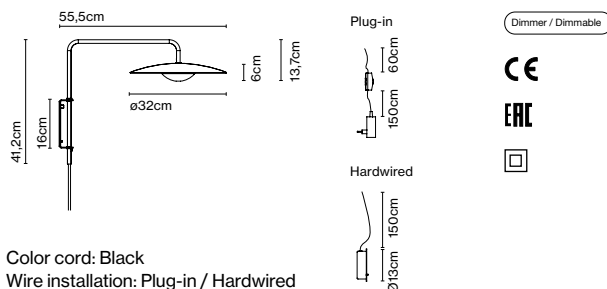

Ginger A

Code Finish Dimmer
Plug-in
A662-074 ● Oak - White Progressive
A662-075 ● Wenge - White Progressive

Hardwired (Canopy)
A662-081 ● Oak - White Triac / on-off
A662-082 ● Wenge - White Triac / on-off

RSC (Recessed canopy)
A662-130 ● Oak - White Triac
A662-131 ● Wenge - White Triac

Materials Integrated dimmer: Yes (Plug-in version)
Diffuser: Pressed wood Dimmer type: Progressive dimmer from 0
Dissipater: Aluminium to 100
Structure: Metal Dimming protocols: Phase cut (Triac)

Product type: Wall
Light source: LED SMD 700mA 8,2W 2700K CRI90 913lm
Luminaire: 220 - 240 VAC TRIAC 9,89W 350lm
Weight: Net 1,5 kg – Gross 3 kg
Package: 57 x 53 x 17 cm – 3 kg Vol – 0,051 m³
LED included

Color cord: Black
Wire installation: Plug-in / Hardwired