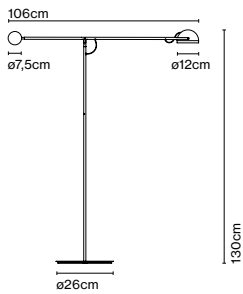

Copérnica P

Code	Finish
A686-010	● Graphite-Golden-Black
A686-011	● Graphite-Satin Nickel-Black
A686-012	● BlackGraphite-Red-Black

Materials	Dimmable: Yes
Structure: Steel	Integrated dimmer: Yes
Base: Steel	Dimming protocols: 3 positions dimmer
Counterweight: Steel	
Diffuser: Aluminium	

Product type: Floor
Light source: LED SMD 24Vdc 4,7W 2700K CRI90 491lm
Luminaire: 85 - 264 VAC 5,94W 416lm
Weight: Net 4,8 kg – Gross 6,8 kg
Package: 165 x 24 x 17 cm – 4,1 kg Vol – 0,067 m³
36 x 36 x 3 cm – 2,7 kg Vol – 0,004 m³
LED included

Cable length: 2 m
Wire installation: Plug-in
Color cord: Black
Switch location: Tilttable diffuser