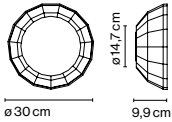

Scotch Club A 30

Code	Finish
A656-025	● White - White *
A656-026	● White - Gold *
A656-027	● Blue - White *
A656-028	● Blue - Gold *
A656-029	● Terracotta - White *
A656-030	● Terracotta - Gold *
A656-031	● Black - White *
A656-032	● Black - Gold *

Materials

Shade: Ceramic with the inner part in brilliant white enamel or gold

Product type: Wall

Light source: 2x G9 LED 2,2W

Weight: Net 1,6 kg – Gross 2,4 kg

Package: 36 x 36 x 29 cm – 2,4 kg Vol – 0,037 m³

Wire installation: Hardwired