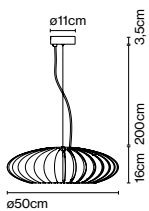

Cable length: 2 m
Wire installation: Hardwired
Color cord: Transparent
Canopy color: White

Maranga C

Code A644-012 Finish ● White (RAL 9003) *

Materials

Shade: Polycarbonate, chromed
metal cover

Diffuser: Transparent polycarbonate