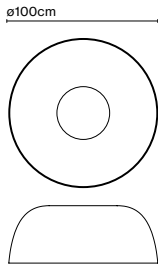

Djembé C 100.38

Code	Finish	Dimming	Class
A681-481	● White (RAL 1013)	Triac	II
A681-482	● Grey (RAL 7022)	Triac	II
A681-483	● Red (RAL 3011)	Triac	II
A681-484	● Sky Blue (PANTONE 7542C)	Triac	II
A681-485	● White (RAL 1013)	DALI	I
A681-486	● Grey (RAL 7022)	DALI	I
A681-487	● Red (RAL 3011)	DALI	I
A681-488	● Sky Blue (PANTONE 7542C)	DALI	I

Materials

Shade: Bi-injected rotary moulded polyethylene (stone texture on the outer part and smooth satin white on the inner part of the fixture)
Diffuser: Aluminium

Dimmable: Yes

Integrated dimmer: No

Dimming protocols: Phase cut (Triac)

DALI

Casambi

Product type: Ceiling

Light source: LED SMD 1050mA 33,8W 2700K CRI90 4037lm

Luminaire: 220 - 240 VAC TRIAC 38,36W 2519lm

220 - 240 VAC DALI 38,6W 2519lm

Weight: Net 10 kg – Gross 19 kg

Package: 115 x 115 x 51 cm – 19 kg Vol – 0,7 m³

LED included

Dimmable

CE

ERIC

UK
CA

Wire installation: Hardwired

Product notes: 3000K available upon request

Casambi available upon request.

Tunable White DALI available upon request.

Tunable White Casambi available upon request.

Accessory Djembé Sound

Code	Finish
A681-553	● White

Materials

Structure: PET accessory for the sound damping of a space.

Product type: Accessory

Weight: Net 2,1 kg – Gross 2,5 kg

Package: 10 x 85 x 85 cm - 2,5 kg – VOL - 0,07 m³

Product notes: Only available for Djembé 100.38 and Djembe C100.38.