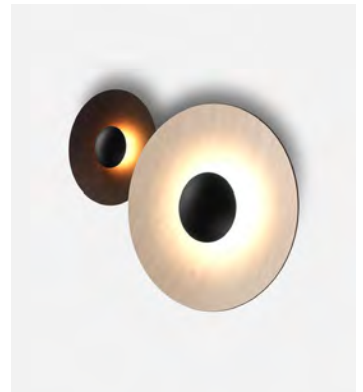

Accessory C2 42/60

Code	Finish
Structure A662-423	● Black
Shades 42	
A662-438	● Oak - White
A662-439	● Wenge - White
A662-440	● Oak - Oak
A662-441	● Wenge - Wenge
A662-442	● Brushed brass - Brushed brass
A662-443	● Black - White
A662-575-36-27K	● Mauve (RAL 010 70 10)
A662-575-37-27K	● Sand (RAL 050 85 10)
A662-575-38-27K	● Stone Grey (RAL 000 65 00)
Shades 60	
A662-154	● Oak - White
A662-155	● Wenge - White
A662-156	● Oak - Oak
A662-157	● Wenge - Wenge
A662-386	● Brushed brass - Brushed brass
A662-387	● Black - White
A662-572-36-27K	● Mauve (RAL 010 70 10)
A662-572-37-27K	● Sand (RAL 050 85 10)
A662-572-38-27K	● Stone Grey (RAL 000 65 00)