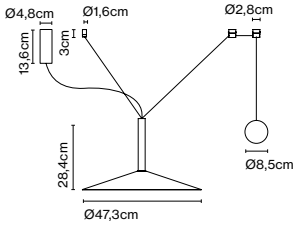

Milana 47 Counterweight

Code
A699-011-35-27K
A699-011-39-27K

Finish
● Off-white (RAL 1013)
● Black (RAL 9005)

Materials
Shade: Aluminium
Diffuser: Polycarbonate

Dimmable: Yes
Integrated dimmer: No
Dimming protocols: Phase cut (Triac)

Product type: Pendant
Light source: LED SMD 700mA 8,6W 2700K CRI90 372lm
Luminaire: 220 - 240 VAC TRIAC 8,72W 340lm
Weight: Net 2,3 kg – Gross 3,04 kg
Package: 24 x 24 x 7 cm – 0,86 kg Vol – 0,004 m³
12 x 12 x 7 cm – 0,6 kg Vol – 0,001 m³
52,5 x 52,5 x 10 cm – 1,6 kg Vol – 0,028 m³
Product notes: DALI upon request
LED included

Dimmable

CE

EAC

UK
CA