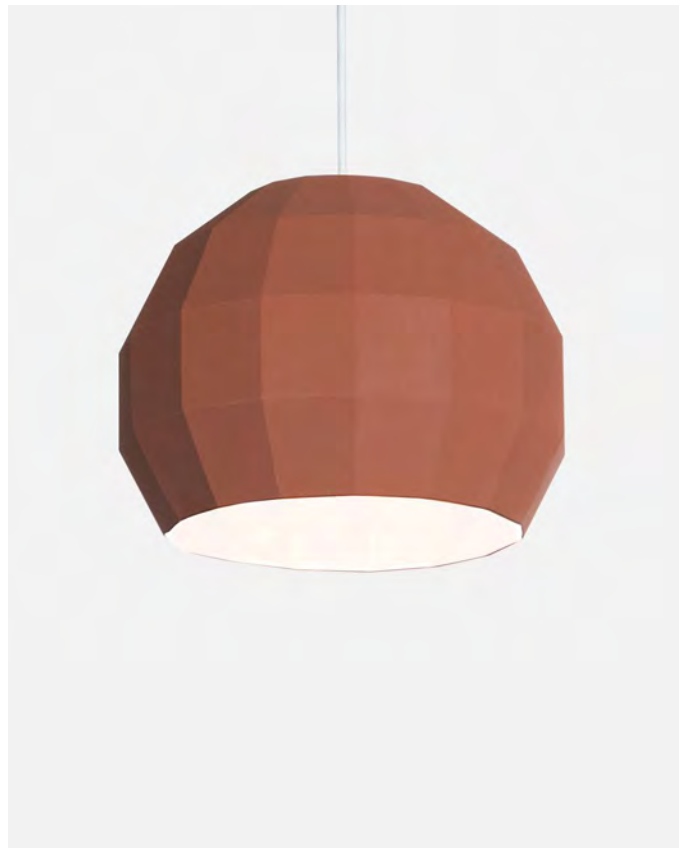

Materials

Shade: Ceramic with the inner part in brilliant white enamel or gold
 Canopy: Ceramic
 Cord: Fabric

Product type: Pendant

Light source: G9 LED 2,2W
 Weight: Net 1,3 kg – Gross 2 kg
 Package: 45 x 25 x 27 cm – 2 kg Vol – 0,03 m³