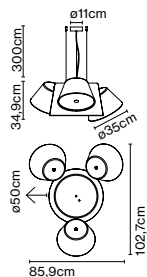

Materials

Shade: Aluminium

Diffuser: Opalescent methacrylate

Product type: Pendant

Light source: 9x E27 LED Standard 8W

Weight: Net 8 kg – Gross 12,6 kg

Package: 58 x 58 x 38 cm – 6 kg Vol – 0,13 m³

(3x) 42 x 42 x 28 cm – 2,2 kg Vol – 0,05 m³