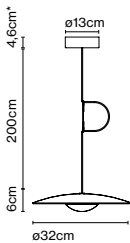

Ginger 32

Code	Finish	Dimming	Class
A662-019	● Oak - White	Triac	II
A662-020	● Wenge - White	Triac	II
A662-021	● Oak - White	DALI	I
A662-022	● Wenge - White	DALI	I
A662-023	● Oak - White	1-10V	I
A662-024	● Wenge - White	1-10V	I
A662-352	● Brushed brass - Brushed brass	Triac	II
A662-353	● Brushed brass - White	Triac	II
A662-354	● Black - White	Triac	II
A662-356	● Brushed brass - Brushed brass	DALI	I
A662-357	● Brushed brass - White	DALI	I
A662-358	● Black - White	DALI	I

Materials
Diffuser: Pressed wood or brushed aluminium
Dissipater: Aluminium

Dimmable: Yes
Integrated dimmer: No
Dimming protocols: Phase cut (Triac)
DALI, Casambi
1-10V

Product type: Pendant
Light source: LED SMD 700mA 8,2W 2700K CRI90 913lm
Luminaire: 220 - 240 VAC TRIAC 10,87W 350lm
220 - 240 VAC DALI 11,59W 350lm
220 - 240 VAC 1-10V 10,36W 350lm
Weight: Net 1,4 kg – Gross 2,5 kg
Package: 48 x 48 x 17 cm – 2,5 kg Vol – 0,04 m³
LED included

Dimmable

CE

ERC

UK
CA