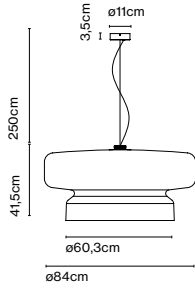

Materials
Shade: Rotomoulded polycarbonate

Product type: Pendant
Light source: E27 LED GLOBE (Ø120) 11W 2800K 1055lm
Weight: Net 12,7 kg – Gross 20 kg
Package: 93 x 93 x 53 cm – 20 kg Vol – 0,5 m³

Cable length: 2,5 m
Wire installation: Hardwired
Color cord: Black
Canopy color: Black