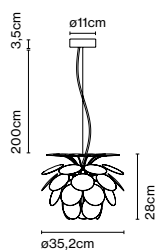

Discocó 35

Code	Finish
A620-036	● White (RAL 9003)
A620-098	● Matte Grey (RAL 7037)
A620-111	● Matte Beige (RAL 1001)
A620-045	● Black - Gold (RAL 9004 - Gold)

Materials
Discs: ABS
Sphere: Chromed metal
Canopy: Metal

Product type: Pendant
Light source: E14 LED 5W
Weight: Net 1,5 kg – Gross 2,6 kg
Package: 86 x 18 x 19 cm - 2,6 kg – VOL - 0,03 m³

Cable length: 2 m
Wire installation: Hardwired
Color cord: White
Canopy color: White