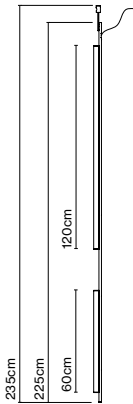

Ambrosia V 235 NEW

Code	Finish	CCT
A704-140-15-22K	● Matt Gold	22K
A704-140-15-27K	● Matt Gold	27K
A704-140-15-30K	● Matt Gold	30K
A704-140-16-22K	● Black	22K
A704-140-16-27K	● Black	27K
A704-140-16-30K	● Black	30K

Materials
Structure: Aluminium
Diffuser: Methacrylate

Dimmable: Yes
Integrated dimmer: No
Dimming protocols: It depends on the purchased power supply.

Product type: Pendant
Light source Ambrosia 22K: LED SMD 24Vdc 28,8W 2200K CRI90 3174lm
Luminaire Ambrosia 22K: (Power supply not included) 2802lm

Light source Ambrosia 27K: LED SMD 24Vdc 28,8W 2700K CRI90 3267lm
Luminaire Ambrosia 27K: (Power supply not included) 2812lm

Light source Ambrosia 30K: LED SMD 24Vdc 28,8W 3000K CRI90 3324lm
Luminaire Ambrosia 30K: (Power supply not included) 2865lm

Weight: Net 1,4 kg – Gross 4 kg
Package: 15,4 x 15,4 x 256 cm - 4 kg – VOL - 0,06 m³
Product notes: 24V remote power supply to be ordered separately.
LED included