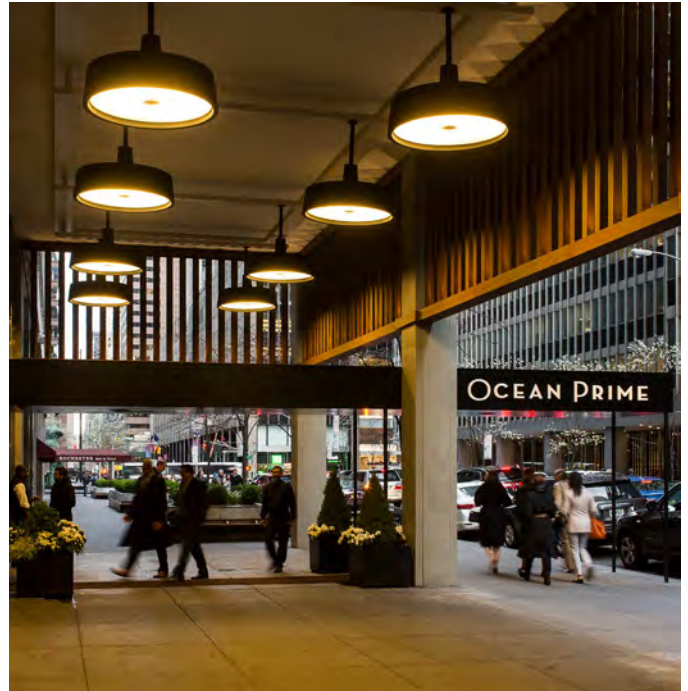

The Soho makes a statement in recognition of those lamps that were traditionally used to light up markets, taverns and cafeterias.

It is made from rotation-molded polyethylene, a technique that allows us to offer it in different sizes.