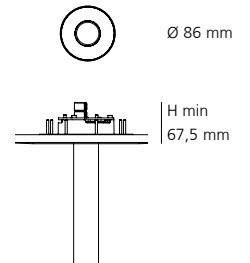

TRIMLESS

La Linea + Kit Recessed					Code
	Length	W	Flux	CCT	
La Linea (2 pcs kit recessed)	2500 mm	13,2W	960 lm	3000K	T4601110
La Linea (2 pcs kit recessed)	5000 mm	13,2W	960 lm	3000K	T4601110