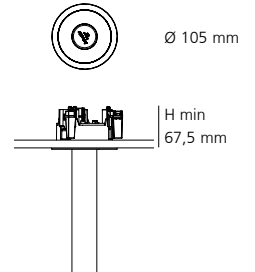

↳ LA LINEA RECESSED

White

Wall/ceiling supports included.

CRI95

IP65

Driver supplied separately.

TRIM

La Linea + Kit Recessed					Code
	Length	W	Flux	CCT	
La Linea (2 pcs kit recessed)	2500 mm	13,2W	960 lm	3000K	T4601210
La Linea (2 pcs kit recessed)	5000 mm	13,2W	960 lm	3000K	T4601210