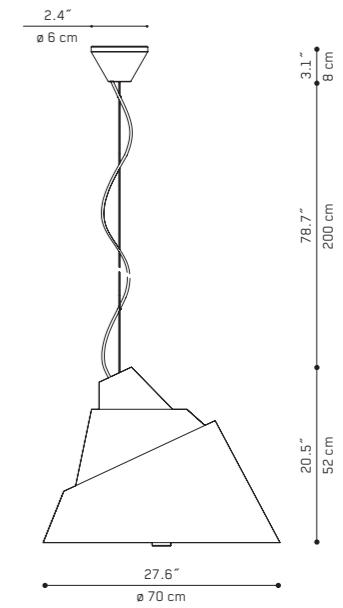

Specifications

Light source	4xE27 / 18 W - not included
Code	V02024 5103
Typology	suspension lamp
Light emission	direct/adjustable
Class	⊕
Installation	▽
IP rating	IP20
Certificate	CE