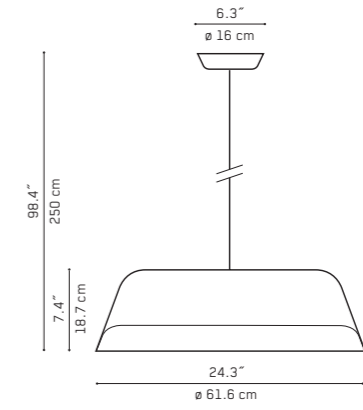

BORDERLINE SUSPENSION 616S

Specifications

Light source	fluorescent T5-R / 1x60 W / 2Gx13 - not included
Code	V02012 5101 / black V02012 5201 / white
Light source	fluorescent T5-R / 1x60 W + 1x55 W / 2Gx13 - light sources are not included
Code	V02012 5103 / black V02012 5203 / white
Typology	suspension lamp
Light emission	direct / indirect
Class	☐
Installation	▽
IP rating	IP20
Certificate	CE
Glowtest	650°C

page
82

BORDERLINE BIG FOOT

Specifications

Light source	fluorescent T5-R / 1x60 W / 2Gx13 - not included
Code	V04012 5102 / black V04012 5202 / white
Typology	floor lamp
Light emission	direct / indirect
Class	⊕
Installation	▽
IP rating	IP20
Certificate	CE
Glowtest	650°C

-