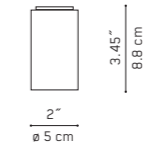

NAKED COLLECTION

Design: Smoke Detektors

Naked collection is a series of 'stripped' down, almost 'generic' lamps that we all seek for our houses and projects but can never find.

All the versions of the Naked collection revolve around the idea of a light source, covered with the simplest and most obvious monochromatic 'body', serving as a shade. These are lamps that use basic, minimal forms to cover the technical cores (light sources) of minimal design, that will sit unobtrusively in any environment, providing good quality professional lighting without being overdesigned. At the same time, they can also be seen as precisely defined objects that are simple but simultaneously a bit 'special' as their 'nakedness' is becoming an unusual quality in today's world of 'objects of design' that define our everyday lives. Naked collection is a small family of lamps which can 'live' and 'work' together, in clusters and series, but can also have their separate lives as singular objects. They come in many sizes and types of light, in order to be useful for everyone, everywhere.

Year of design: 2011

Material: aluminium
Colours: white, black

page
83

NAKED A / Ceiling lamp

Specifications

Light source	E27 / 1x75 W PAR 30 halogen reflector - not included
Code	V01017 5111 / black V01017 5211 / white
Typology	ceiling lamp
Light emission	direct / diffused
Class	⊕
IP rating	IP20
Certificate	CE

NAKED B / Ceiling lamp

Specifications

Light source	E27 / 1x75 W PAR 30 halogen reflector - not included
Code	V01017 5112 / black V01017 5212 / white
Typology	ceiling lamp
Light emission	direct
Class	⊕
IP rating	IP20
Certificate	CE

NAKED C / Ceiling lamp

Specifications