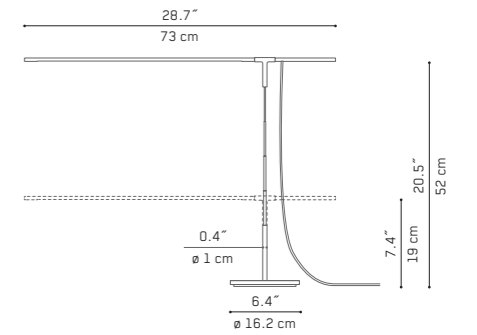

ANTENNA

Design: Neil Poulton

Specifications

-	
Light source	8 W - warm white LED
Code	V05021 5101
Typology	table lamp
Light emission	direct
Class	□
IP rating	IP20
Certificate	CE
-