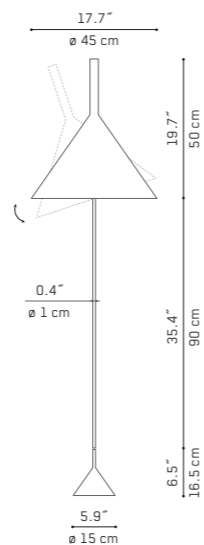

FUNNEL FLOOR

Specifications

Light source E27 / 1x53 W halogen saver - included
or 1x20 W CFL - not included

Code V04014 5101 / black
V04014 5201 / white

Typology floor lamp

Light emission direct adjustable

Class

Installation

IP rating IP20

Certificate **CE**