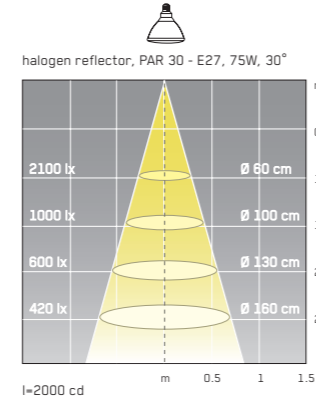

PHOTOMETRIC DATA

Please note:
Tolerance on the values calculated from photometrics: 15%
Max. illuminance levels (lx) are measured on luminaire's axis

BORDERLINE 444

BORDERLINE 616

SAX 200

NAKED A

NAKED B

NAKED C

NAKED D

SLIM HORIZONTAL

RECTIVES EUROPEAN COUNCIL
All luminaires of the collection are manufactured in accordance with the following directives:
- from 1.1.96sec. to directives EMC 89/336/EEC
- from 1.1.97sec. to directives LV73/23/EEC

The CE mark is printed on the packing
- Production ISO 9001 certified.
- * All measurements are in centimetres.