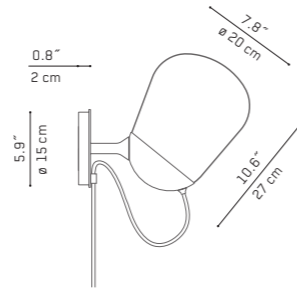

HIPPO WALL PLUG IN

Specifications

Light source	E27 / 1x23 W Compact Fluorescent Lamp - not included
Code	V03019 5201 / white rosette V03019 5202 / copper rosette
Typology	wall lamp / switch on cable
Light emission	diffused
Class	Ⓜ
Installation	▽
IP rating	IP20
Certificate	CE