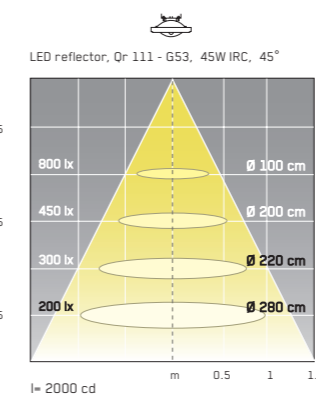

PHOTOMETRIC DATA

Please note:
Tolerance on the values calculated from photometrics: 15%
Max. illuminance levels (lx) are measured on luminaire's axis

BORDERLINE 444

BORDERLINE 616

SAX 200

NAKED A

NAKED B

NAKED C

NAKED D

SLIM HORIZONTAL

RECTIVES EUROPEAN COUNCIL
All luminaires of the collection are manufactured in accordance with the following directives:
- from 1.1.96sec. to directives EMC 89/336/EEC
- from 1.1.97sec. to directives LV73/23/EEC

The CE mark is printed on the packing
- Production ISO 9001 certified.
- * All measurements are in centimetres.