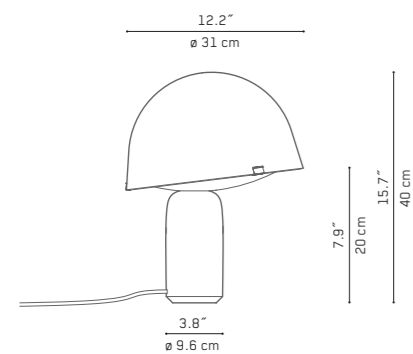

KOKESHI

Design: A+A Cooren

Inspired by the Japanese traditional wooden toy, Kokeshi is a beautifully considered object which emits a smooth and comfortable light.

This versatile interior piece may stand by a bed, on a table, or on a cabinet.

The head of Kokeshi glows with an intense light radiating from its face.

The wooden body brings to mind the warm human touch of this traditional toy.

Year of design: 2012

Material: acrylic / maple
Base colour: maple / white

Specifications

Light source	E27 / 1x20 W Compact Fluorescent Lamp - not included
Code	V05022 5201 / maple V05022 6101 / white
Typology	table lamp
Light emission	diffused
Class	☐
IP rating	IP20
Certificate	CE