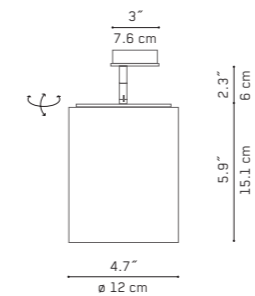

NAKED ON TRACK C

Specifications

Light source	G53 / 1x45 W QR111 - not included; electronic transformer included
Code	V06017 5123 / black V06017 5223 / white
Typology	track system
Light emission	direct
Class	⊕
IP rating	IP20
Certificate	CE