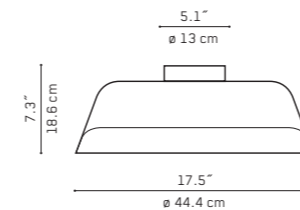

BORDERLINE CEILING 444

Specifications

Light source	fluorescent T5-R / 1x55 W / 2Gx13 - not included
Code	V01012 5105 / black V01012 5205 / white
Typology	ceiling lamp
Light emission	direct / indirect
Class	⊕
Installation	▽
IP rating	IP20
Certificate	CE
Glowtest	650°C

page
82