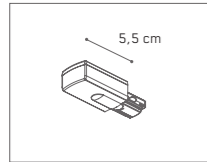

ACCESSORIES

LATERAL / RIGHT LIVE END
code: V06017 5101 / black
V06017 5201 / white