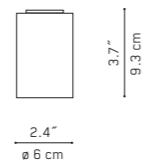

NAKED D LED / Ceiling lamp

Specifications

Light source	LED 12W / 800lm / 2700K
Code	V01017 5194 / black V01017 5294 / white
Typology	ceiling lamp
Light emission	direct
Class	⊕
IP rating	IP20
Certificate	CE