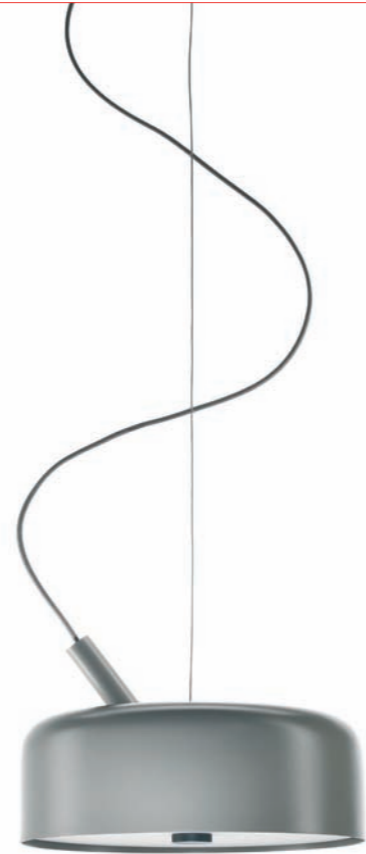

HÄGAR

Design: Bevk Perović Arhitekti

Hägar, existing in two sizes, is a reworking of a standard, traditional spun-metal kitchen table light. It is redefined through the addition of a 'horn' - a metal tube that 'guides' the electricity cable into the fixture. The textile electric cable and its 'horn' become the lamps 'ornamental' feature - its true character.

The lights can be used as single and in groups, with a choice of different colours of textile cables soon available.

Year of design: 2015

material: aluminium, acrylic
colour: white, grey

BIG HÄGAR

Specifications

Light source	2xE27 / 18 W
Code	V02042 5202 / white V02042 5902 / grey
Typology	suspension lamp
Light emission	direct
Class	⊕
Installation	▽
IP rating	IP20
Certificate	CE

SMALL HÄGAR

Specifications

Light source	1xE27 / 18 W
Code	V02042 5201 / white V02042 5901 / grey
Typology	suspension lamp
Light emission	direct
Class	⊕
Installation	▽
IP rating	IP20
Certificate	CE