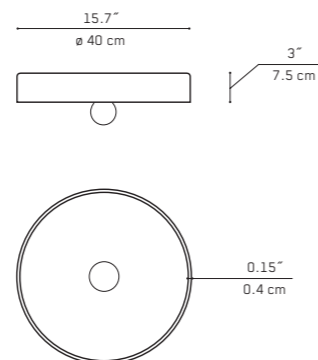

BIKINI

Design: Bevk Perović Arhitekti

Designed to fit into corridors and hallways, bathrooms and lobbies, Bikini is yet another Vertigo lamp that 'celebrates' the light source itself: a large oval refractor frames the old fashioned but still loved bulb form.

Usable as a singular lamp or arranged in groups (equally attractive in random or orderly arrangements), Bikini is the light we always need: simultaneously designed and undesigned, simultaneously small (bulb) and large (shade).

Simple and straightforward, it fits everywhere.

Year of design: 2011

-

Material: metal

Colours: white

-

CEILING LAMP

Specifications

-

Light source E27 / 1x12 W CFL round / globe -included
E27 / G9 - 1x42W halogen bulb / frosted
- not included

Code V01016 5201
Typology ceiling lamp
Light emission direct + indirect

Class Ⓢ

Installation ▽

IP rating IP20

Certificate CE

-