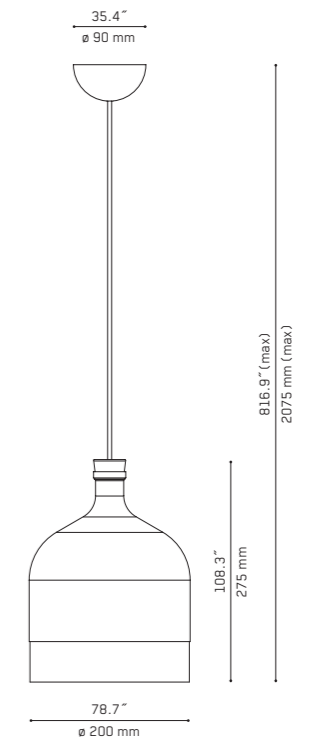

DEMIJOHN

Design: Arne Vehovar

Arne designed the Demijohn, an intuitive continuation of Vertigo Bird's quest to take everyday objects and turn them into sources of illumination. The inspiration for the Demijohn stems from bottles; the largest and most deliciously curved ones were most often filled with intoxicatingly delicious liquids, diffracting the late afternoon light of lazy summer days and ending as a glint in the eyes of those enjoying the bottle's contents. The simple shape, consisting of two ubiquitous materials, wood and metal, appears to change throughout the day and only fully reveals its true form once night falls. That is when the fixture reveals itself in a medley of soft, warm light on natural wood. The use of thin sheets of natural veneer results in every lamp being slightly different from the next.

Year of design: 2017

Material: spun aluminium, veneer
Colours: black, white/light spruce

Specifications

Light source	E27 / 53W halogen saver - included 20W CFL - not included
Code	V02044 5101 / black V02044 5201 / white
Typology	suspension lamp
Light emission	direct
Class	□
Installation	▽
IP rating	IP20
Certificate	CE