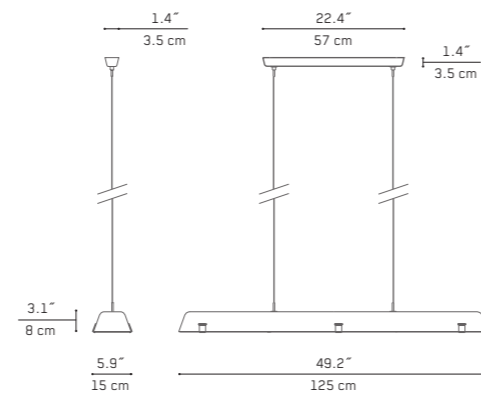

BORDERLINE LONG SUSPENSION

Specifications

Light source	fluorescent T5 / 2x28 W - not included
Code	V02012 5108 / black V02012 5208 / white
Typology	suspension lamp
Light emission	direct / indirect
Class	□
Installation	▽
IP rating	IP20
Certificate	CE
Glowtest	650°C