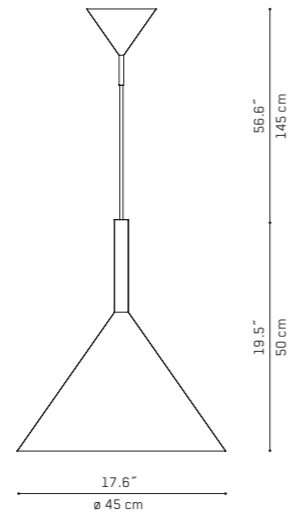

FUNNEL SUSPENSION LED

Specifications

Light source	18W / 1500lm / 3000K
Code	V02014 5191 / black V02014 5291 / white
Typology	suspension lamp
Light emission	direct
Class	
Installation	
IP rating	IP20
Certificate	CE