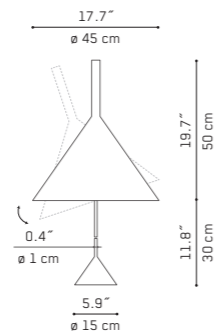

FUNNEL

Design: Bevk Perović Arhitekti

The lamp's design owes its form to the funnel, a highly typical household object, something all our grandmothers used in their kitchens, bottling and decanting wine, olive oil and similar throughout their lifetimes.

While a familiar object it's also been transformed into a new one, hanging above the kitchen or dining table as a recognizable, iconic light source – a small funnel that serves as a ceiling rosette, a large one casting light onto the horizontal surface below.

The same elements are further transformed into table and floor lamps, with a large pivoting funnel shade that allows for specific directing of the light.

A tube-like ray of light projects up and out of the top of the shade, creating a playful dot on the ceiling or neighbouring walls.

Year of design: 2010

-

material: spun aluminium, steel

colour: black, white

-

FUNNEL TABLE

Specifications

-

Light source E27 / 1x 53 W halogen saver - included
or 1x20 W CFL - not included

Code V05014 5101 / black
V05014 5201 / white

Typology table lamp

Light emission direct adjustable

Class

Installation

IP rating IP20

Certificate

-