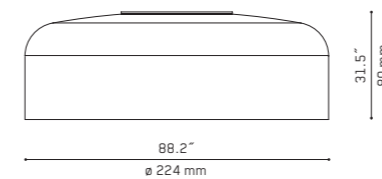

KAT SMALL

Specifications

Light source Code	LED 20W / 2000lm / 3000K V01045 5102 / black V01045 5112 / emergency black (3h autonomy) V01045 5202 / white V01045 5212 / emergency white (3h autonomy) V01045 5702 / orange V01045 5712 / emergency orange (3h autonomy)
Typology	ceiling lamp
Light emission	direct
Class	⊕
Installation	▽
IP rating	IP20
Certificate	CE