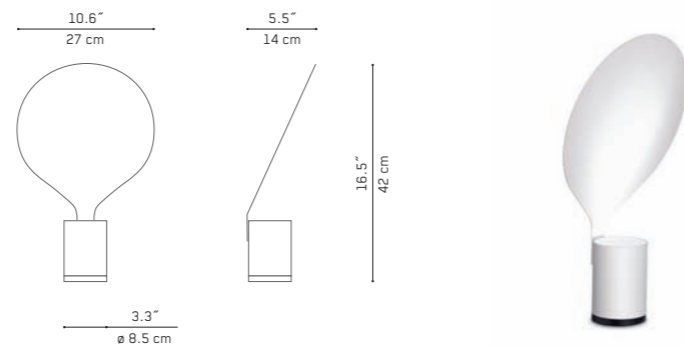

BALLOON

Design: Uli Budde

Balloon owes elements of its form to the typical antique oil lamps and candle holders with a reflector placed behind the flame to reflect and direct the light. Besides, the natural occurrence of what we often consider the moon to be a light source (next to e.g. fire and the sun) although it is just a reflected light from the sun, gave further stimulus to work with idea of the indirect light. CFL reflector is situated inside lamp's cylindrical base. Light shines upwards and enlightens the reflector, which tilts forwards, re-directing and reflecting a diffused glimmer of light. Through its simplicity and figurative character, the lamp leaves room for associations and fantasy - is it a balloon soaring into the air, a small glowing sun or an oversized light bulb?

Year of design: 2010

-

Material: aluminium

Colours: white, yellow, red

-

BALLOON TABLE

Specifications

-

Light source	GU10 / 1x11 W GL reflector - included or 1x5W LED reflector - not included
Code	V05030 5201 / white V05030 5501 / yellow V05030 6401 / red
Typology	table lamp
Light emission	indirect
Class	☐
Installation	▽
IP rating	IP20
Certificate	CE

-