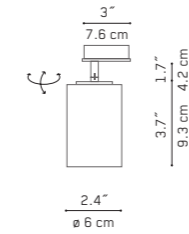

NAKED ON TRACK D LED