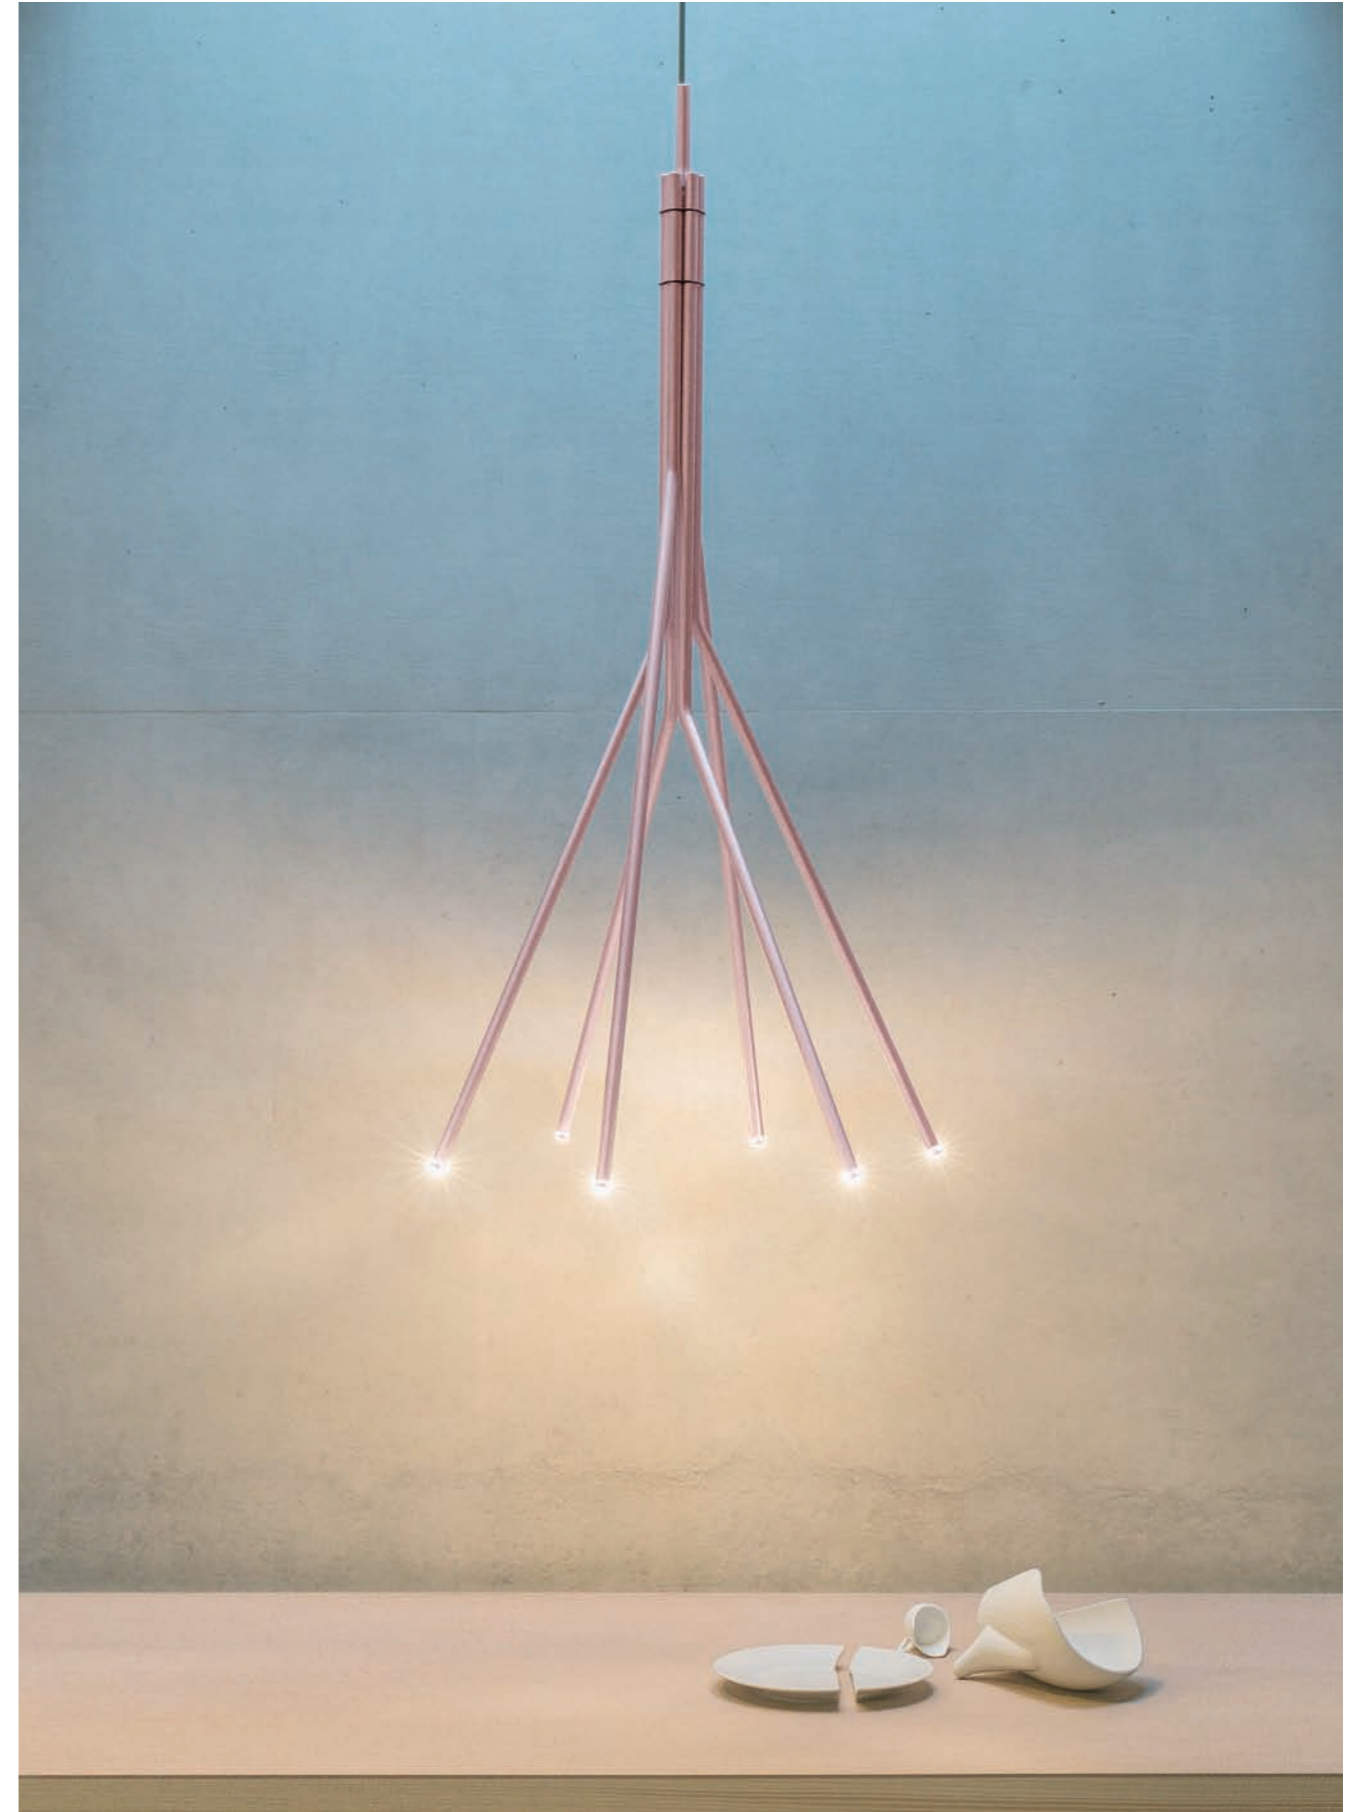

TREELIGHT

Design: Bevk Perović Arhitekti

Treelight is a lamp surprisingly related to its name - a series of thin 'branches', bunched together into a seemingly random configuration, to be suspended, single or in groups, over our dining or meeting tables. Tips of branches, equipped with minute LED source lamps, evoke the feeling of joy and celebration - exactly what we use our dining tables are for - a celebration of life together.

Easy to install and assemble as well as lightweight, Treelights are a fun substitute for the heavy chandeliers of our grandmothers - still, with their strong and (sometimes) colourful character, they retain the ability to establish the idea of 'centrality' within the confines of our homes and offices.

Existing in two sizes and three colours, they are easily combined into collective configurations, acting as large chandeliers, or used as single lamps. The sizing is suited for both home and office use, as well as for bars and hotel lighting.

Year of design: 2015

material: aluminium
colour: white, gold, pink

Specifications

Light source
Code LED 6x2 / 1 W / G4
V02040 5201 / white
V02040 5101 / black
V02040 6701 / gold
V02040 6901 / pink

Typology suspension lamp
Light emission direct
Class
Installation
IP rating IP20
Certificate **CE**

Specifications

Light source
Code LED 6x2 / 1W / G4
V02040 5203 / white
V02040 5103 / black
V02040 6703 / gold
V02040 6903 / pink

Typology suspension lamp
Light emission direct
Class
Installation
IP rating IP20
Certificate **CE**