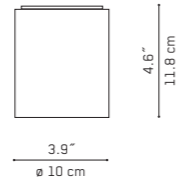

## NAKED B LED / Ceiling lamp

Specifications

Light source	LED 18W / 1500lm / 2700K
Code	V01017 5192 / black V01017 5292 / white
Typology	ceiling lamp
Light emission	direct
Class	⊕
IP rating	IP20
Certificate	CE