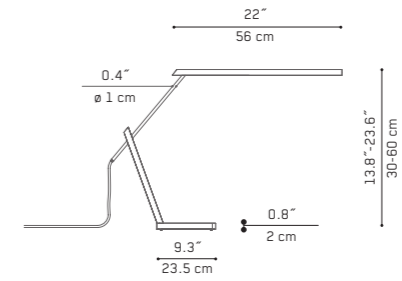

Specifications

Light source	7.7 W, warm white LED
Code	V05020 6101
Typology	table lamp
Light emission	direct
Class	II
IP rating	IP20
Certificate	CE