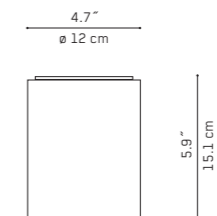

NAKED C / Ceiling lamp

Specifications

Light source	G53 / 1x45 W QR-111 IRC (ES) halogen reflector - not included electronic transformer - included
Code	V01017 5123 / black V01017 5223 / white
Typology	ceiling lamp
Light emission	direct
Class	⊕
IP rating	IP20
Certificate	CE