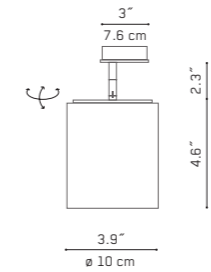

NAKED ON TRACK B

Specifications

Light source	E27 / 1x75 W PAR 30 - not included
Code	V06017 5112 / black V06017 5212 / white
Typology	track system
Light emission	direct
Class	⊕
IP rating	IP20
Certificate	CE