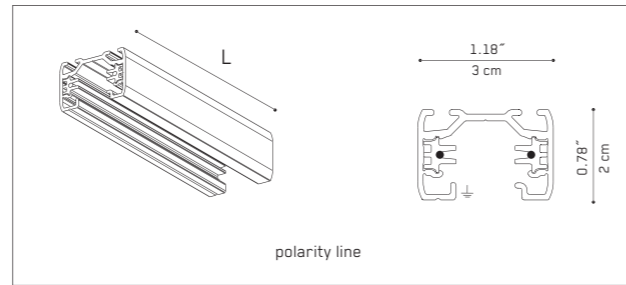

STANDARD GB module

L=1000 mm, code: V06017 5161 / black
V06017 5261 / white
L=2000 mm, code: V06017 5162 / black
V06017 5262 / white

ACCESSORIES

LATERAL / RIGHT LIVE END
code: V06017 5101 / black
V06017 5201 / white

CENTRAL
code: V06017 5114 / black
V06017 5214 / white

LATERAL / LEFT LIVE END
code: V06017 5102 / black
V06017 5202 / white

STRAIGHT
code: V06017 5121 / black
V06017 5221 / white

DEAD END
code: V06017 5141 / black
V06017 5241 / white

L-FEED

L-FEED INTERNAL
code: V06017 5103 / black
V06017 5203 / white

L-FEED EXTERNAL
code: V06017 5104 / black
V06017 5204 / white

OUTLET COVER PLATE
code: V06017 5110 / black
V06017 5201 / white

Additional track system accessories available on request