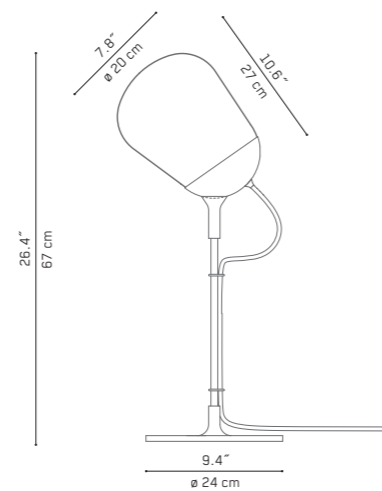

HIPPO

Design: A+A Cooren

Hippo is unique, friendly, poetic, playful and full of personality with endless possibilities of arrangements in the interior space. It possesses a sculptural and modern presence with its soft and cozy diffused light. Its form evokes emotions and we cannot hold back and just have to touch the object.

The family consists of ceiling, suspension, wall, table and floor versions, with an economic fluorescent bulb. Two options of the rosette are available: one in white colour, the other in copper.

Year of design: 2011

-

Material: glass, metal

Colours of rosette: white, copper

-

HIPPO TABLE

Specifications

-

Light source E27 / 1x23 W Compact Fluorescent Lamp
- not included

Code V05019 5201 / white rosette
V05019 5202 / copper rosette

Typology table lamp / switch on cable

Light emission diffused

Class

Installation

IP rating IP20

Certificate

-