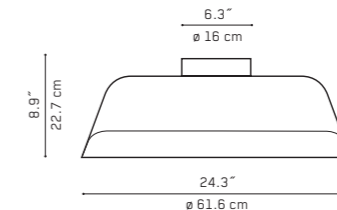

BORDERLINE CEILING 616

Specifications

Light source	fluorescent T5-R / 1x60 W / 2Gx13
Code	V01012 5101 / black V01012 5201 / white
Light source	fluorescent T5-R / 1x60 W + 1x55 W / 2Gx13
Code	V01012 5103 / black V01012 5203 / white
	- light sources are not included
Typology	ceiling lamp
Light emission	direct / indirect
Class	⊕
Installation	▽
IP rating	IP20
Certificate	CE
Glowtest	650°C

page
82