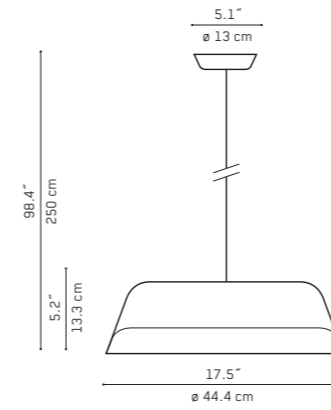

BORDERLINE SUSPENSION 444S