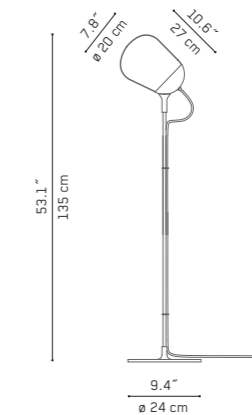

HIPPO FLOOR

Specifications

Light source	E27 / 1x23 W Compact Fluorescent Lamp - not included
Code	V04019 5201 / white rosette V04019 5202 / copper rosette
Typology	orientable floor lamp / switch on cable
Light emission	diffused
Class	Ⓜ
Installation	▽
IP rating	IP20
Certificate	CE