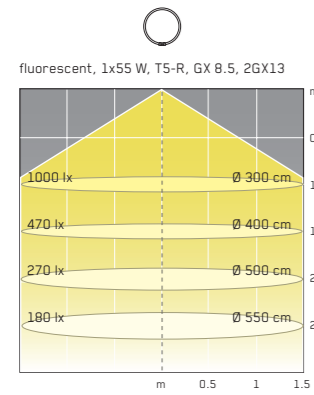

PHOTOMETRIC DATA

Please note:
Tolerance on the values calculated from photometrics: 15%
Max. illuminance levels (lx) are measured on luminaire's axis

BORDERLINE 444