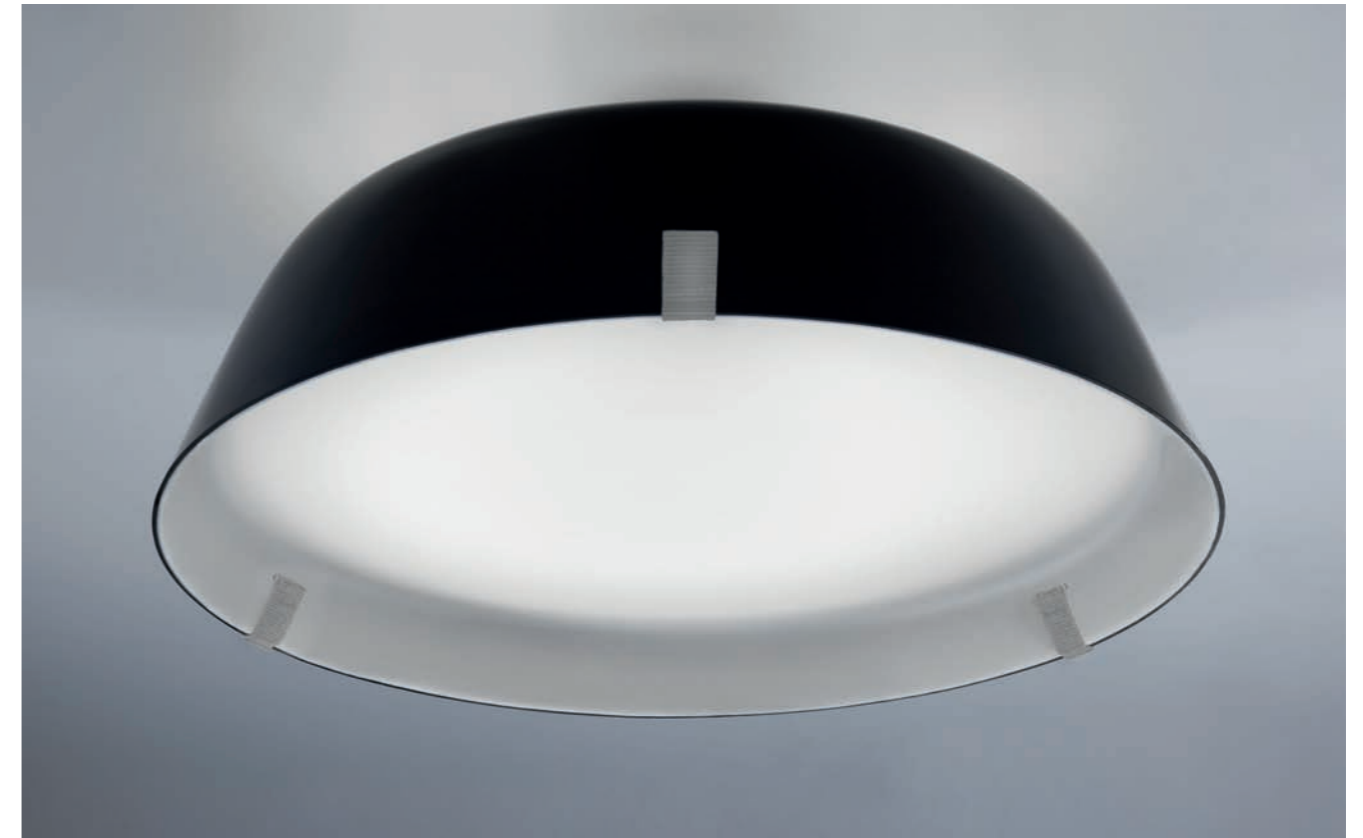

The Borderline family of lamps includes floor, suspension and ceiling versions.

Year of design: 2009 - 2010

-

Material: acrylic

Colours: black/white, white/white

-

Borderline Ceiling