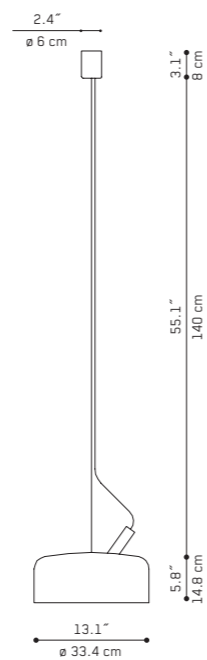

HÄGAR

Design: Bevk Perović Arhitekti

Hägar, existing in two sizes, is a reworking of a standard, traditional spun-metal kitchen table light. It is redefined through the addition of a 'horn' - a metal tube that 'guides' the electricity cable into the fixture. The textile electric cable and its 'horn' become the lamps 'ornamental' feature - its true character.

The lights can be used as single and in groups, with a choice of different colours of textile cables soon available.

Year of design: 2015

material: aluminium, acrylic
colour: white, grey