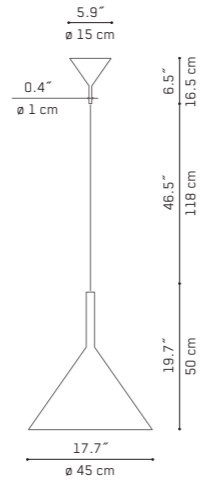

FUNNEL SUSPENSION

Specifications

Light source E27 / 1x53 W halogen saver - included
or 1x20 W CFL - not included

Code V02014 5101 / black
V02014 5201 / white

Typology suspension lamp

Light emission direct

Class

Installation

IP rating IP20

Certificate **CE**