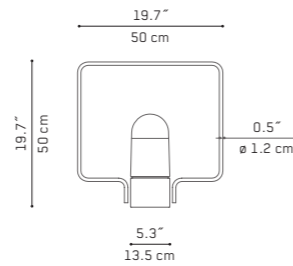

LANTERNA C

Specifications

Light source	E27 / 1x28 W halogen energy saver - included, 1x20 W Compact Fluorescent Lamp - not included
Code	V07015 5103 / black V07015 5203 / white
Typology	free standing lamp
Light emission	diffused
Class	□
Installation	▽
IP rating	IP20
Certificate	CE