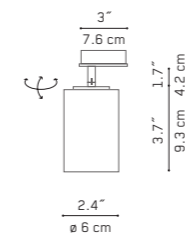

NAKED ON TRACK D

Specifications

Light source	GU10 / 1x35 W
Code	V06017 5144 / black V06017 5244 / white
Typology	track system
Light emission	direct
Class	⊕
IP rating	IP20
Certificate	CE