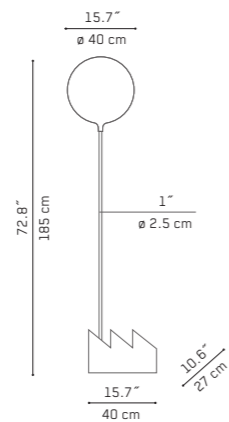

SMOKE FACTORY

Specifications

Light source	E27 / 1x45 W Compact Fluorescent Lamp - not included
Code	V01013 5202 / off-white V01013 5402 / dust blue V01013 5502 / dirty yellow V01013 5902 / musty grey
Typology	floor lamp
Light emission	diffused
Class	⊕
Installation	▽
IP rating	IP20
Certificate	CE