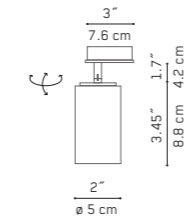

NAKED ON TRACK A

Specifications

Light source	E27 / 1x75 W PAR 30 - not included
Code	V06017 5111 / black V06017 5211 / white
Typology	track system
Light emission	direct / diffused
Class	⊕
IP rating	IP20
Certificate	CE