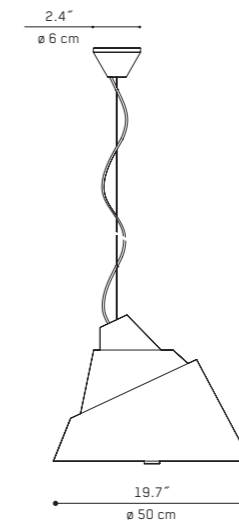

Specifications

Light source	3xE27 / 18 W - not included
Code	V02024 5102
Typology	suspension lamp
Light emission	direct/adjustable
Class	⊕
Installation	▽
IP rating	IP20
Certificate	CE