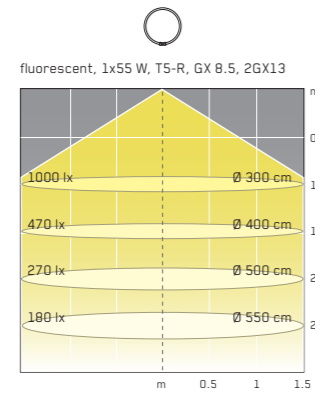

BORDERLINE 616