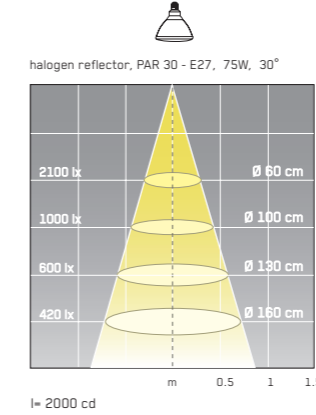

PHOTOMETRIC DATA

Please note:
Tolerance on the values calculated from photometrics: 15%
Max. illuminance levels (lx) are measured on luminaire's axis

BORDERLINE 444

BORDERLINE 616

SAX 200

NAKED A

NAKED B

NAKED C

NAKED D

SLIM HORIZONTAL

RECTIVES EUROPEAN COUNCIL
All luminaires of the collection are manufactured in accordance with the following directives:
- from 1.1.96sec. to directives EMC 89/336/EEC
- from 1.1.97sec. to directives LV73/23/EEC

The CE mark is printed on the packing
- Production ISO 9001 certified.
- * All measurements are in centimetres.