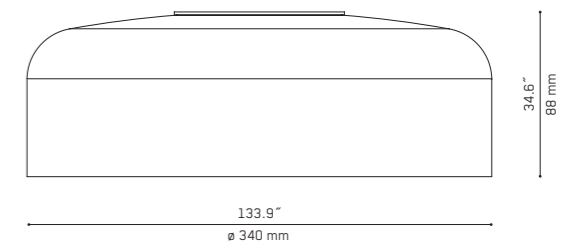

KAT BIG

Specifications

Light source Code	LED 30W / 3000lm / 3000K V01045 5101 / black V01045 5111 / emergency black (3h autonomy) V01045 5201 / white V01045 5211 / emergency white (3h autonomy) V01045 5701 / orange V01045 5711 / emergency orange (3h autonomy)
Typology	ceiling lamp
Light emission	direct
Class	⊕
Installation	▽
IP rating	IP20
Certificate	CE