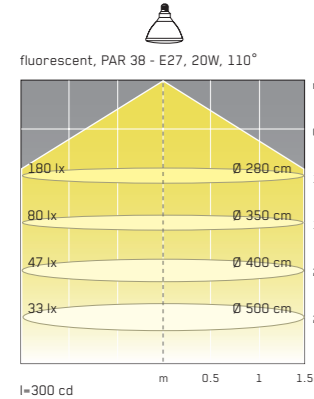

PHOTOMETRIC DATA

Please note:
Tolerance on the values calculated from photometrics: 15%
Max. illuminance levels (lx) are measured on luminaire's axis

BORDERLINE 444

BORDERLINE 616

SAX 200

NAKED A

NAKED B

NAKED C

NAKED D

SLIM HORIZONTAL

RECTIVES EUROPEAN COUNCIL
All luminaires of the collection are manufactured in accordance with the following directives:
- from 1.1.96sec. to directives EMC 89/336/EEC
- from 1.1.97sec. to directives LV73/23/EEC

The CE mark is printed on the packing
- Production ISO 9001 certified.
- * All measurements are in centimetres.