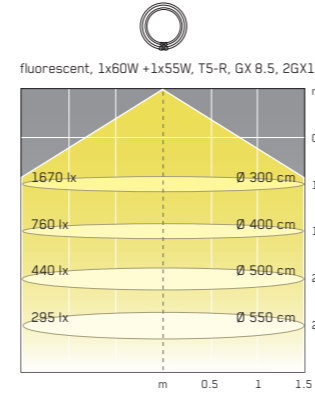

BORDERLINE 616