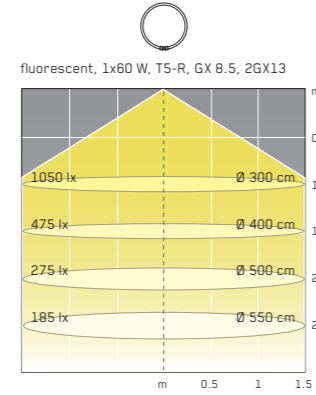

BORDERLINE 616