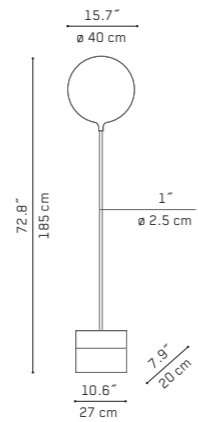

SMOKE HOUSE

Specifications

Light source	E27 / 1x45 W Compact Fluorescent Lamp - not included
Code	V01013 5203 / off-white V01013 5403 / dust blue V01013 5503 / dirty yellow V01013 5903 / musty grey
Typology	floor lamp
Light emission	diffused
Class	⊕
Installation	▽
IP rating	IP20
Certificate	CE