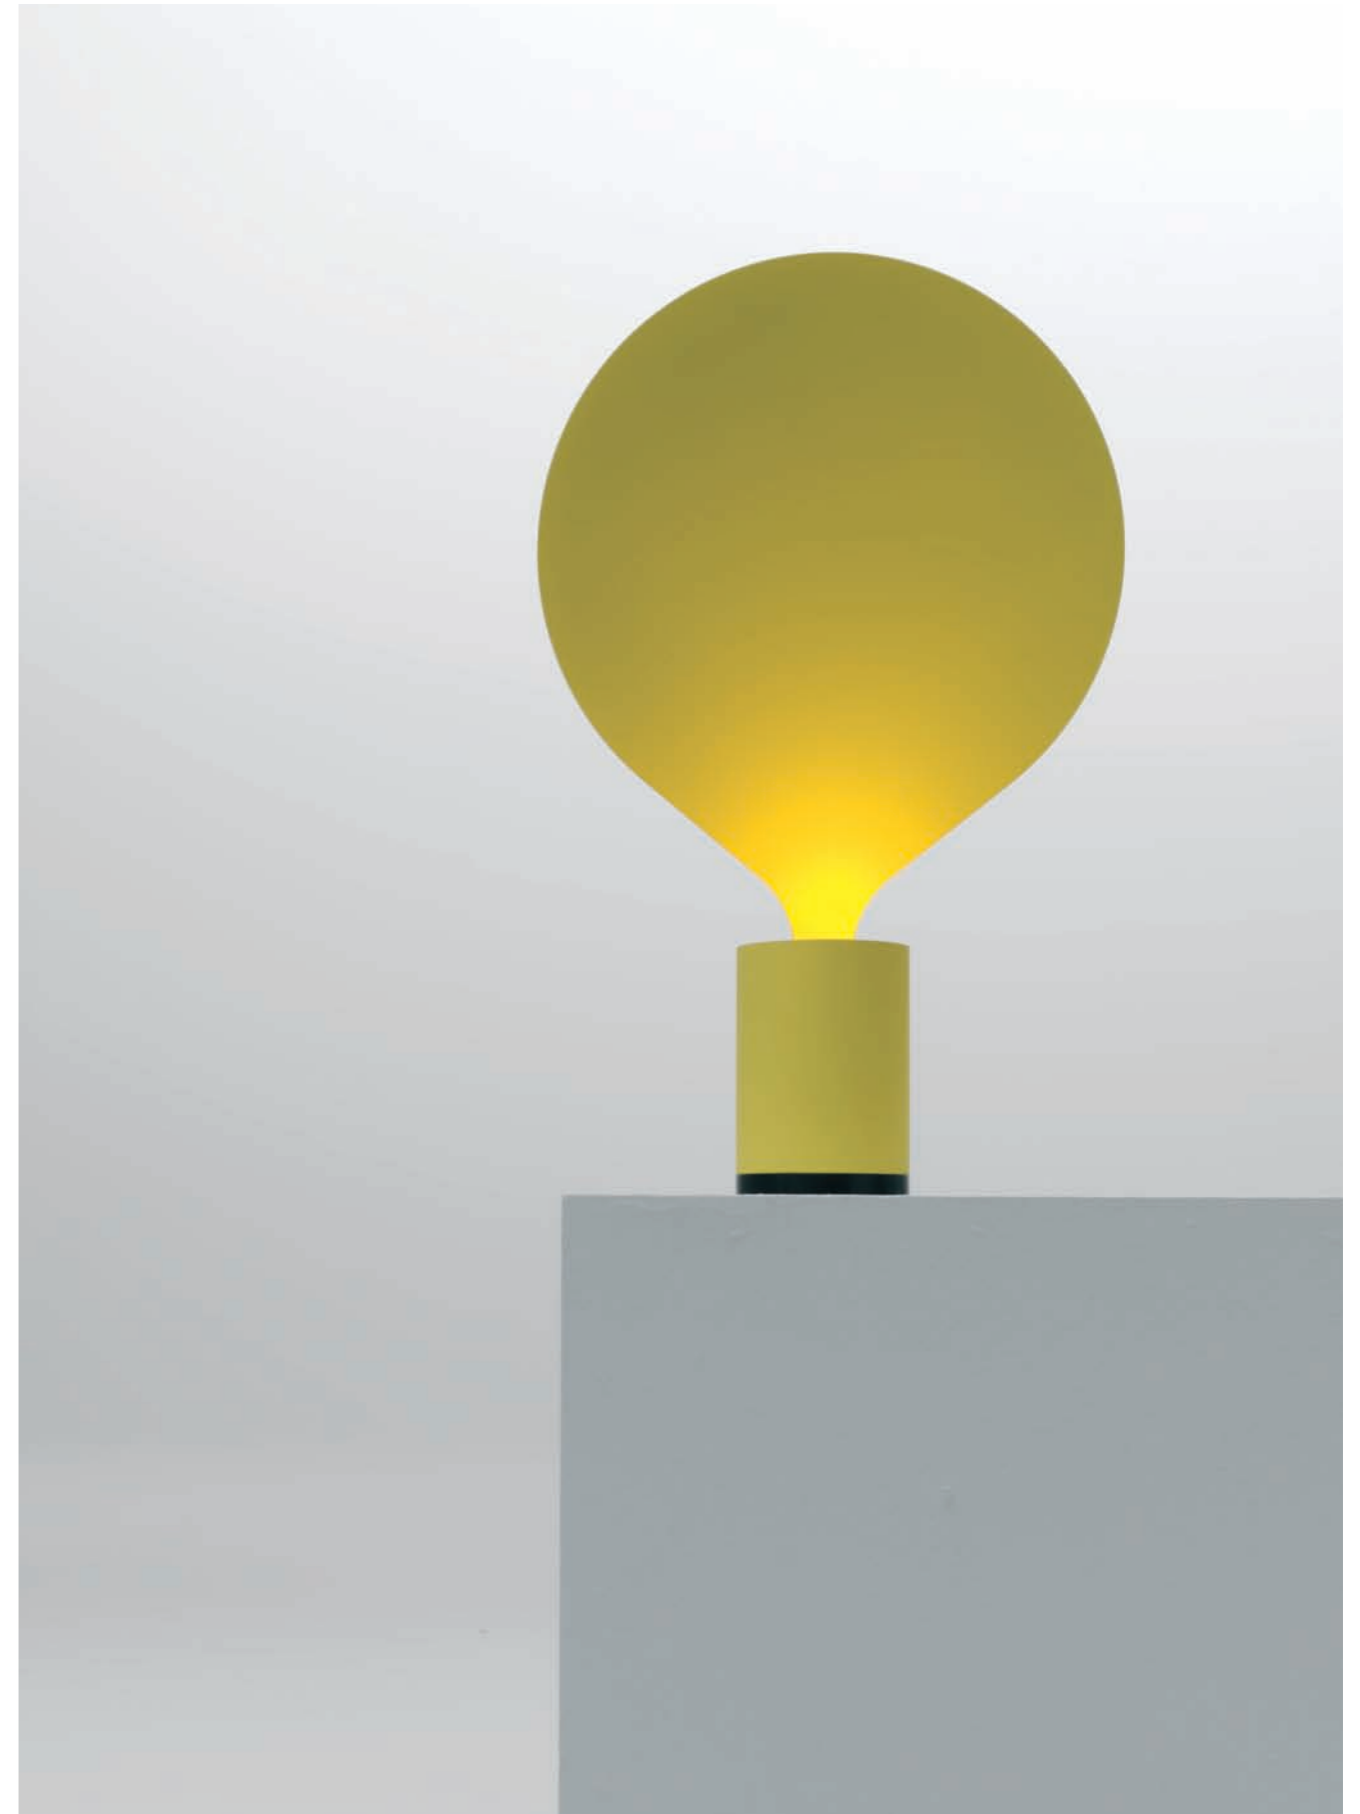

BALLOON

Design: Uli Budde

Balloon owes elements of its form to the typical antique oil lamps and candle holders with a reflector placed behind the flame to reflect and direct the light. Besides, the natural occurrence of what we often consider the moon to be a light source (next to e.g. fire and the sun) although it is just a reflected light from the sun, gave further stimulus to work with idea of the indirect light. CFL reflector is situated inside lamp's cylindrical base. Light shines upwards and enlightens the reflector, which tilts forwards, re-directing and reflecting a diffused glimmer of light. Through its simplicity and figurative character, the lamp leaves room for associations and fantasy - is it a balloon soaring into the air, a small glowing sun or an oversized light bulb?

Year of design: 2010

-

Material: aluminium

Colours: white, yellow, red

-

BALLOON TABLE

Specifications

-

Light source	GU10 / 1x11 W GL reflector - included or 1x5W LED reflector - not included
Code	V05030 5201 / white V05030 5501 / yellow V05030 6401 / red
Typology	table lamp
Light emission	indirect
Class	☐
Installation	▽
IP rating	IP20
Certificate	CE

-