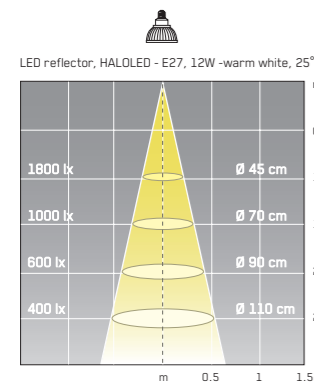

PHOTOMETRIC DATA

Please note:
Tolerance on the values calculated from photometrics: 15%
Max. illuminance levels (lx) are measured on luminaire's axis

BORDERLINE 444

BORDERLINE 616

SAX 200

NAKED A

NAKED B

NAKED C

NAKED D

SLIM HORIZONTAL

RECTIVES EUROPEAN COUNCIL
All luminaires of the collection are manufactured in accordance with the following directives:
- from 1.1.96sec. to directives EMC 89/336/EEC
- from 1.1.97sec. to directives LV73/23/EEC

The CE mark is printed on the packing
- Production ISO 9001 certified.
- * All measurements are in centimetres.