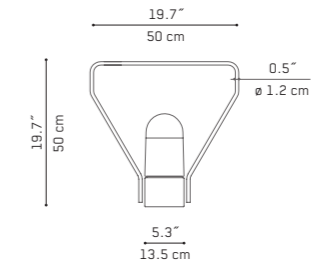

LANTERNA D

Specifications

Light source	E27 / 1x28 W halogen energy saver - included, 1x20 W Compact Fluorescent Lamp - not included
Code	V07015 5104 / black V07015 5204 / white
Typology	free standing lamp
Light emission	diffused
Class	□
Installation	▽
IP rating	IP20
Certificate	CE