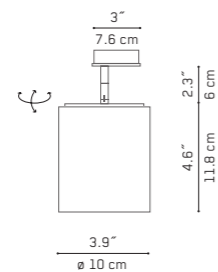

NAKED ON TRACK

Design: Smoke Detektors

Naked lamps use basic, minimal forms to cover the technical cores (light sources) of minimal design, that will sit unobtrusively in any environment, providing good quality professional lighting without being overdesigned. At the same time, they can also be seen as precisely defined objects that are simple but simultaneously a bit 'special' as their 'nakedness' is becoming an unusual quality in today's world of 'objects of design' that define our everyday lives. They come in many sizes and types of light, in order to be useful for everyone, everywhere. Now available also on track system.

Year of design: 2012

Material: aluminium

Colours: white, black

NAKED ON TRACK B LED

Specifications

Light source
Code LED 18W / 1500lm / 2700K
V06017 5192 / black
V06017 5292 / white

Typology
Light emission track system
Class direct
Class ⊕
IP rating IP20
Certificate CE