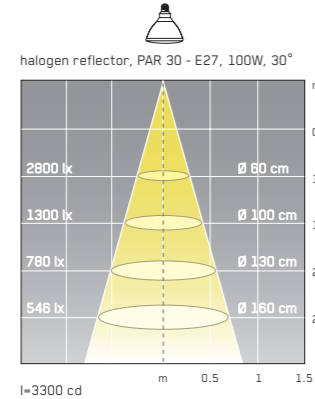

PHOTOMETRIC DATA

Please note:
Tolerance on the values calculated from photometrics: 15%
Max. illuminance levels (lx) are measured on luminaire's axis

BORDERLINE 444

BORDERLINE 616

SAX 200

NAKED A

NAKED B

NAKED C

NAKED D

SLIM HORIZONTAL

RECTIVES EUROPEAN COUNCIL
All luminaires of the collection are manufactured in accordance with the following directives:
- from 1.1.96sec. to directives EMC 89/336/EEC
- from 1.1.97sec. to directives LV73/23/EEC

The CE mark is printed on the packing
- Production ISO 9001 certified.
- * All measurements are in centimetres.