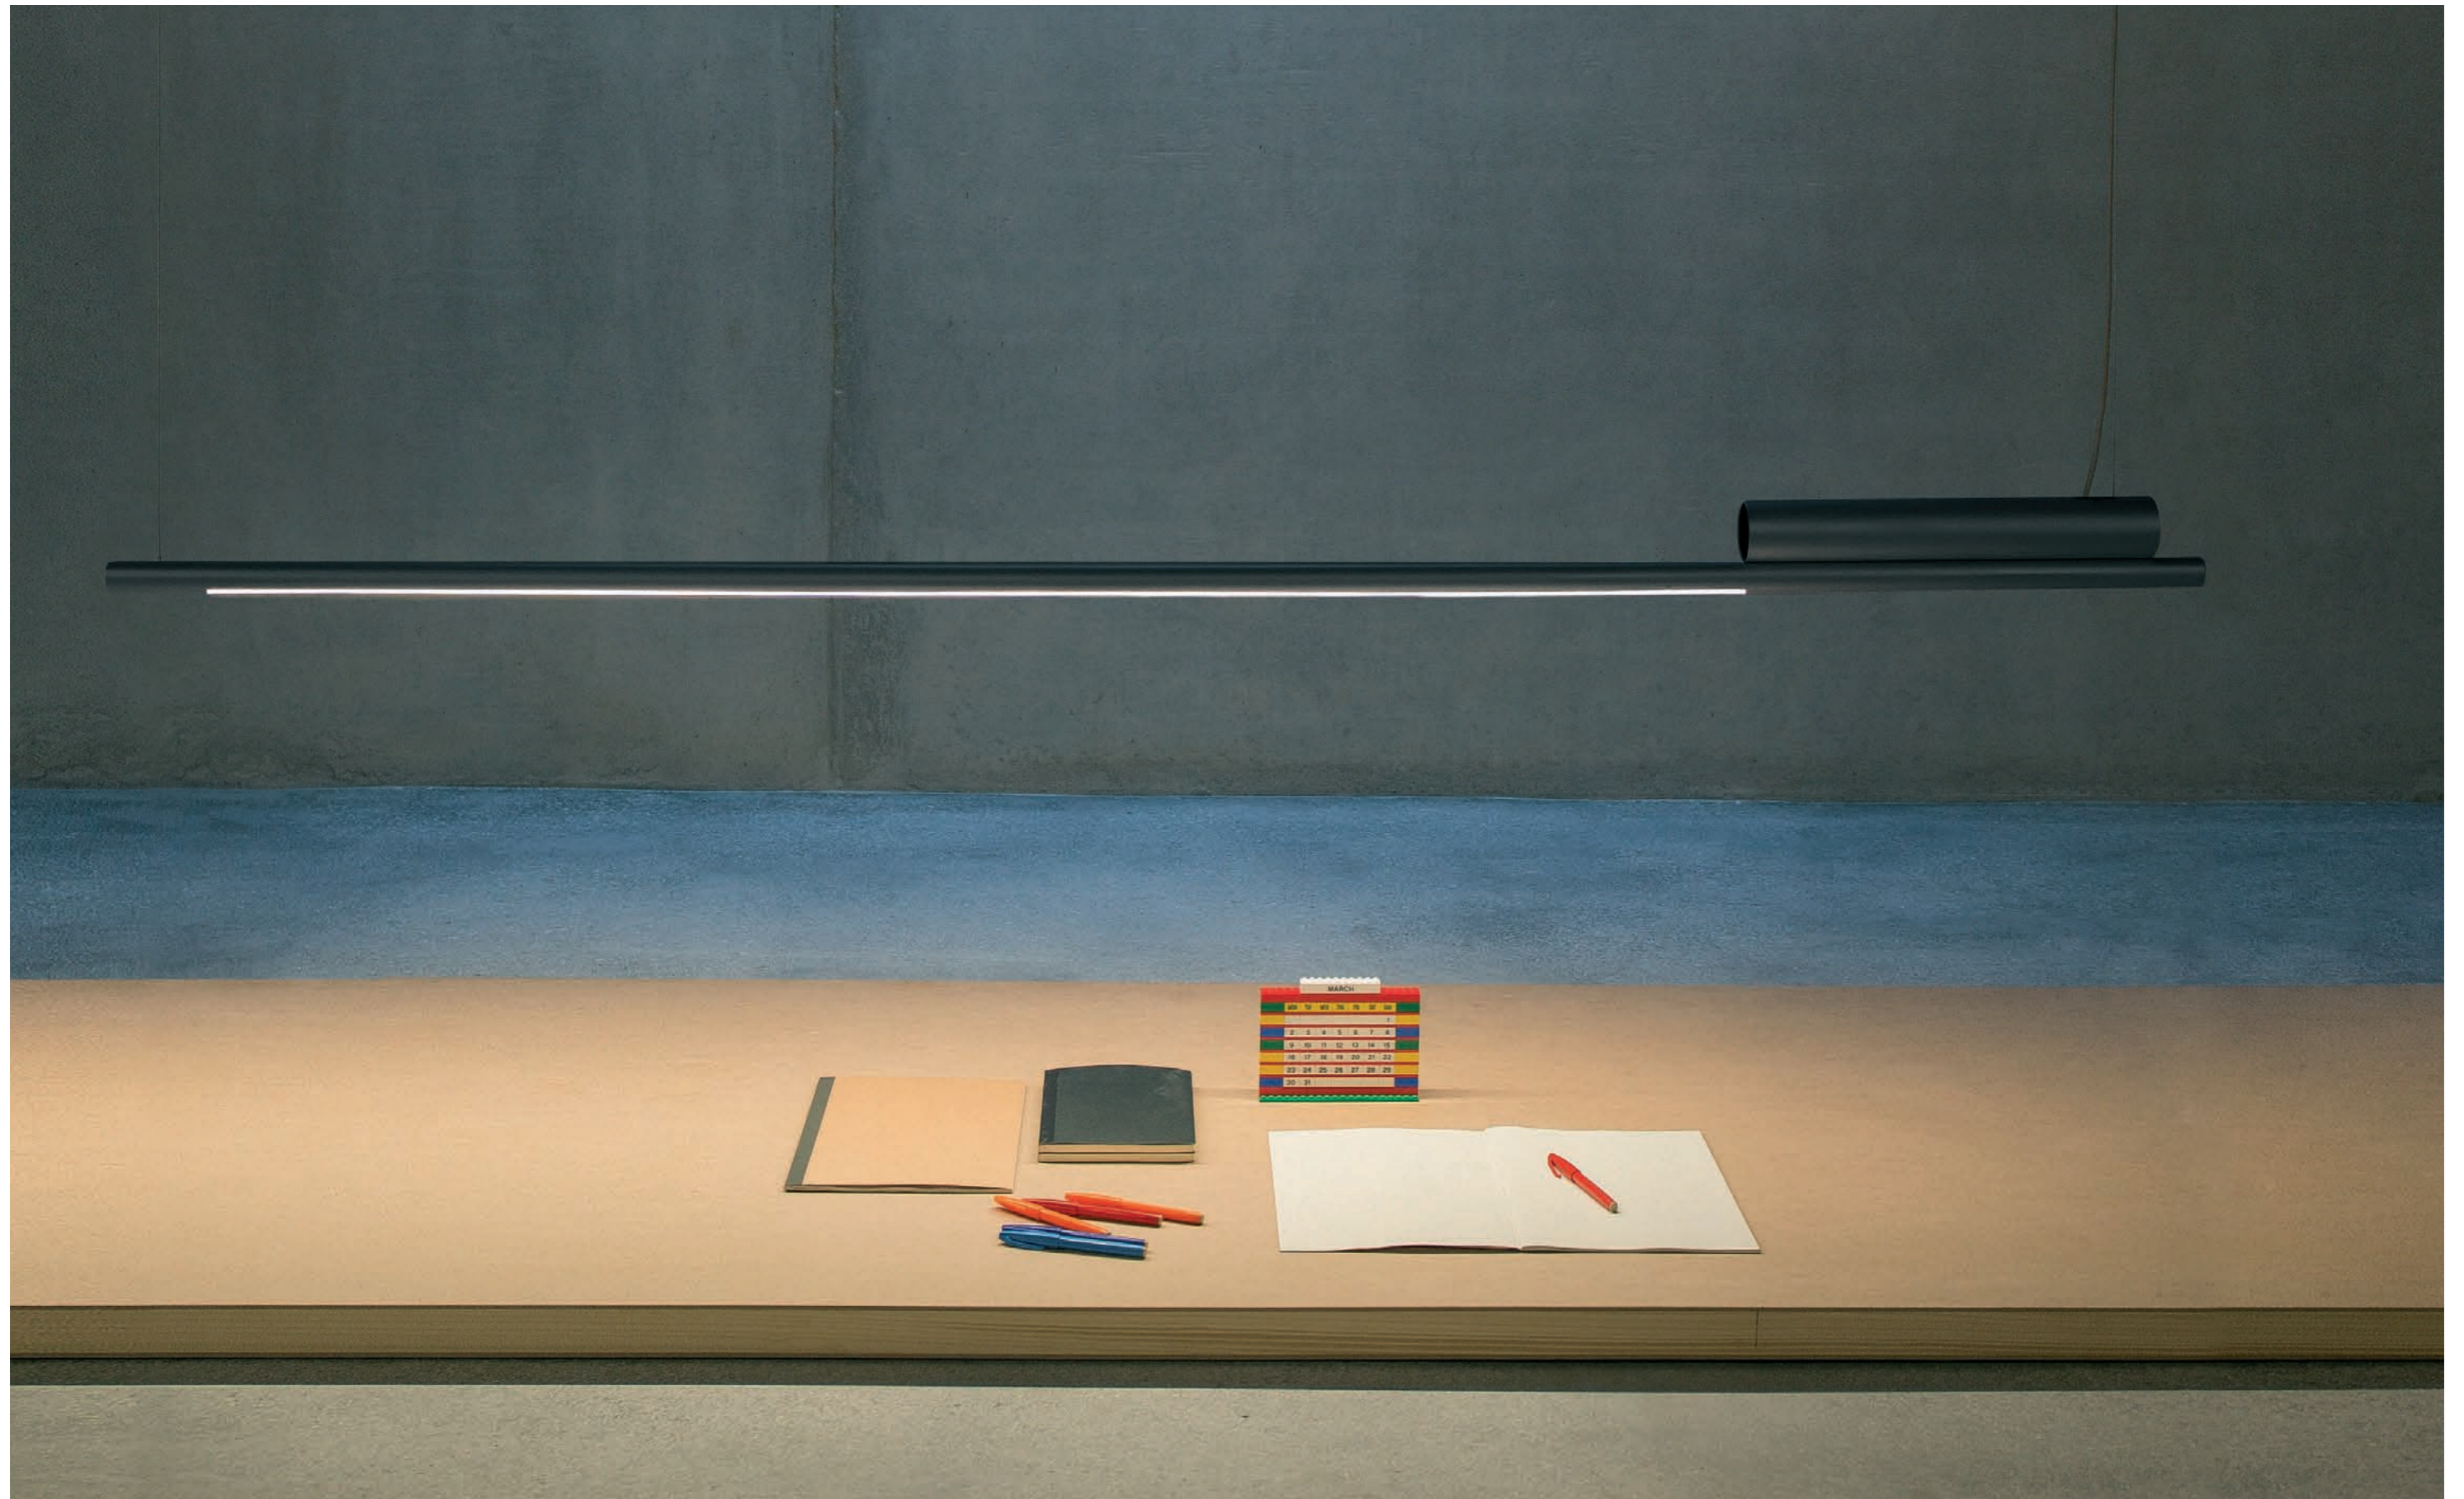

## SLIM

Design: Bevk Perović Arhitekti

The magic of these arresting, elegant lamps is simplicity. The lamp forms a minimalist narrow beam of light and two graphic lines: one rigid, one curved. The design goal for the Slim lamp was to merge a standard fluorescent tube with the ballast module into a single object. The ballast module is housed in a bottle-like extension of a metal pipe, which is laser-cut for optimal light emission. The result is a lamp with a monolithic and dignified appearance with an unusually slim body.