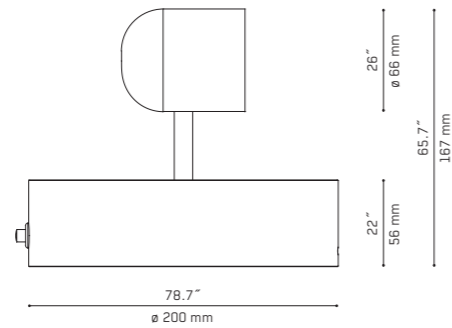

CONCIERGE

Design: Kaschkasch

The idea behind this lighting concept is to combine a very atmospheric/ indirect light with a super functional and turnable, in all direction spotlight, which can be used for example for reading or illuminating the wall. This project has a very cute, but strong character. Combined with a slot which shows it's functionality. A good combination of function ad aesthetic – as usual for kaschkasch :)

Year of design: 2017

Material: aluminium
Colours: black, white

Specifications

Light source LED 3W / 240lm / 24V / 3000K
20W CFL - not included

Code
Wall switch V03043 5101 / black
V03043 5201 / white

Light switch V03043 5102 / black
V03043 5202 / white

Cable switch V03043 5103 / black
V03043 5203 / white

Typology wall lamp

Light emission 120°

Class

Installation

IP rating IP20

Certificate

CE