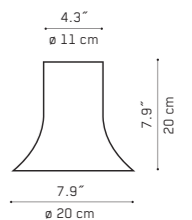

Specifications

Light source	E27 (PAR 30 halogen max. 1x100 W / **PAR 38 23 W Compact Fluorescent Lamp / HALOLED 12 W) - light sources are not included
Code	V01011 5211 / white V01011 5111 / black
Typology	ceiling lamp
Light emission	direct
Class	⊕
Installation	▽
IP rating	IP20
Certificate	CE