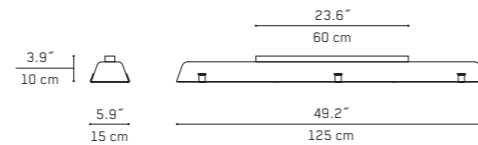

BORDERLINE LONG

Design: A+A Cooren

Following the design of the Borderline family, Borderline Long offers efficient, yet soft light.

This long form perfectly compliments the existing circular Borderline, and is suitable for a long wall in an office or a shop.

As with the other lamps in the Borderline family, there is no need for a manual nor a screw driver for re-lamping. Simply remove the Velco strips.

Two shells are joined to form a borderline between dark and light, shade and diffuser.

The shells are bound by Velcro strips, leaving the shell edges free, making the lamp easy to maintain.

Neither a manual nor a screw driver is needed to change the bulb.

The inner white shell diffuses a soft, comfortable light, while the indirect light emitted from the top gives the impression that the lamp is floating below the ceiling.

Available in ceiling and suspension version.

Year of design: 2012

Material: acrylic

Colours: black/white, white/white

BORDERLINE LONG

Specifications

Light source	fluorescent T5 / 2x28 W - not included
Code	V01012 5108 / black V01012 5208 / white
Typology	ceiling lamp
Light emission	direct / indirect
Class	⊕
Installation	▽
IP rating	IP20
Certificate	CE
Glowtest	650°C