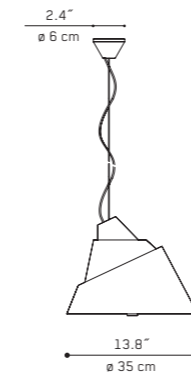

Specifications

Light source	2xE27 / 18 W - not included
Code	V02024 5101
Typology	suspension lamp
Light emission	direct/adjustable
Class	⊕
Installation	▽
IP rating	IP20
Certificate	CE