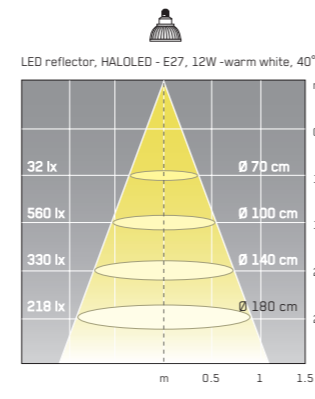

PHOTOMETRIC DATA

Please note:
Tolerance on the values calculated from photometrics: 15%
Max. illuminance levels (lx) are measured on luminaire's axis

BORDERLINE 444

BORDERLINE 616

SAX 200

NAKED A

NAKED B

NAKED C

NAKED D

SLIM HORIZONTAL

RECTIVES EUROPEAN COUNCIL
All luminaires of the collection are manufactured in accordance with the following directives:
- from 1.1.96sec. to directives EMC 89/336/EEC
- from 1.1.97sec. to directives LV73/23/EEC

The CE mark is printed on the packing
- Production ISO 9001 certified.
- * All measurements are in centimetres.