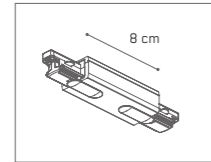

CENTRAL
code: V06017 5114 / black
V06017 5214 / white