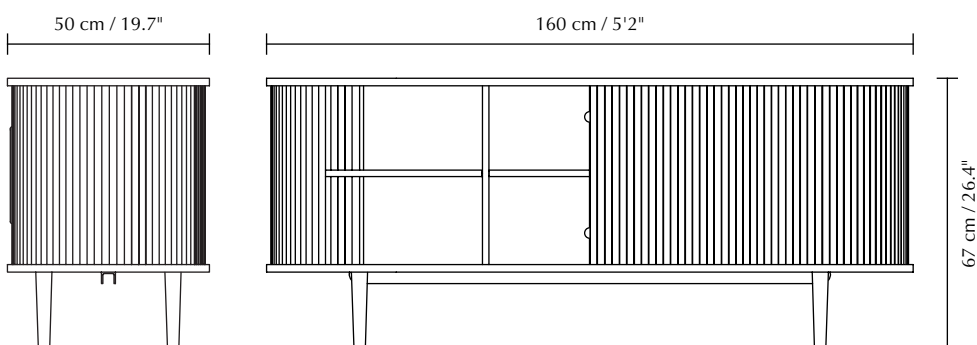

Audacious side table