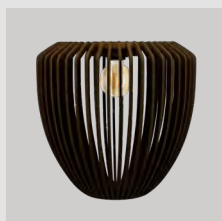

Find inspiration on page 40

Clava Wood

EUR	529.00
DKK	3999.00
GBP	479.00
SEK	5999.00
USD	599.00

oak 2242

dark oak 2243

black oak 2244

Forget Me Not | lampshade

Designed by: Magnus Nero & Ingemar Jönsson
Materials: Oak
Specifications: Pendant lamp, lightsource max 2W LED G4 12V DC (not included)
 Compatible with Rosette Mini G4 cord set
Dimensions: Forget Me Not large ø: 38 cm h: 11 cm
 Forget Me Not medium ø: 28 cm h: 7 cm
 Forget Me Not mini ø: 19 cm h: 4 cm