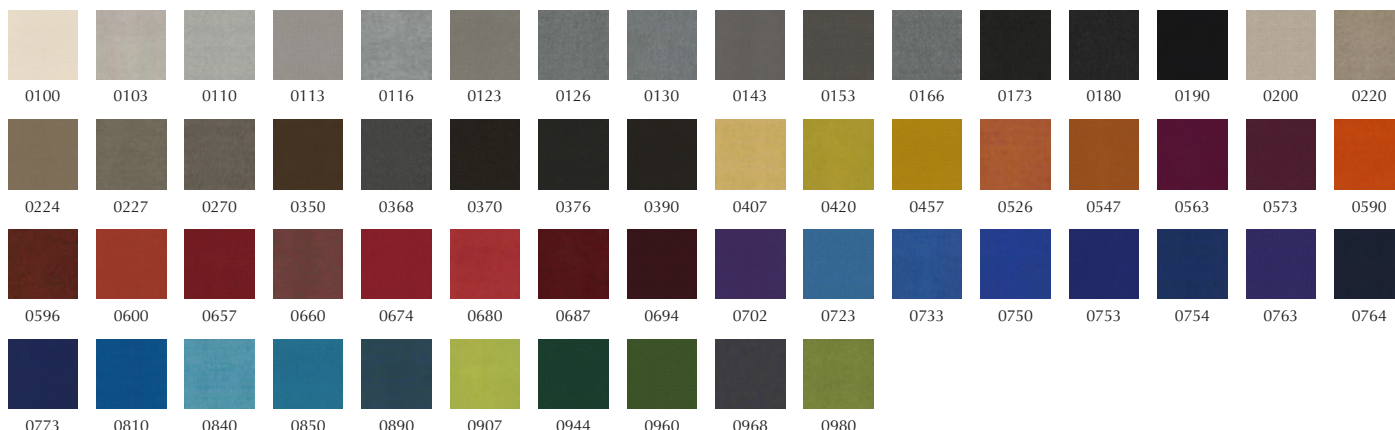

Hallingdal 65 | Fabric from Kvadrat

Kvadrat's first textile 'Hallingdal' has become the archetype of woollen textiles. The very durable upholstery fabric was originally designed in 1965 by Nanna Ditzel, and is now available in a version with an updated colour scale: Hallingdal 65. Hallingdal 65 is made of wool and viscose, which complement each other well: the wool provides excellent durability and flexibility, whilst the viscose adds brilliance and depth to the colour. Both materials are dyed before they are spun, which highlights the rich texture of the fabric.

Name: Hallingdal 65
Designer: Nanna Ditzel
Type: Upholstery
Pattern: Solid
Composition: 70% new wool 30% viscose
Weight: 795 g/lin.m
Width: 130 cm

Durability: 100.000 Martindale
Pilling: 3-4
Lightfastness: 7
Sustainability: EU Ecolabel, Greenguard Gold, HPD, EPD
Manufactured in: Norway
Price: Upon request
Delivery time: Within 6 weeks