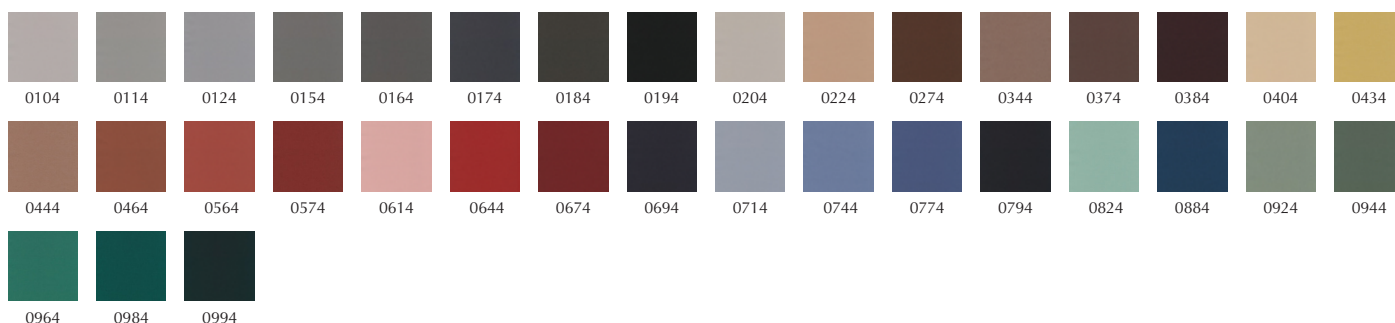

Reflect | Fabric from Kvadrat

Reflect is a sophisticated twill weave upholstery textile designed by Patricia Urquiola made from recycled polyester, with a natural expression and a particularly tactile touch. Unusual for a textile crafted from recycled fibres, Reflect has a particularly delicate and soft hand. Made from recycled polyester, it offers excellent functional performance, as well as a full scale of vibrant colours. The versatile palette for Reflect comprises 35 colourways and expresses confident colour combinations by matching warm notes with closely related nuances. Reflect is suitable for contract and private use.

Name: Reflect
Designer: Patricia Urquiola
Type: Upholstery
Pattern: Solid
Composition: 100% post-consumer recycled polyester
Weight: 430 g/lin.m
Width: 140 cm

Durability: 100.000 Martindale
Pilling: 4
Lightfastness: 6
Sustainability: Greenguard Gold, HPD, EPD
Manufactured in: Holland
Price: Upon request
Delivery time: Within 6 weeks