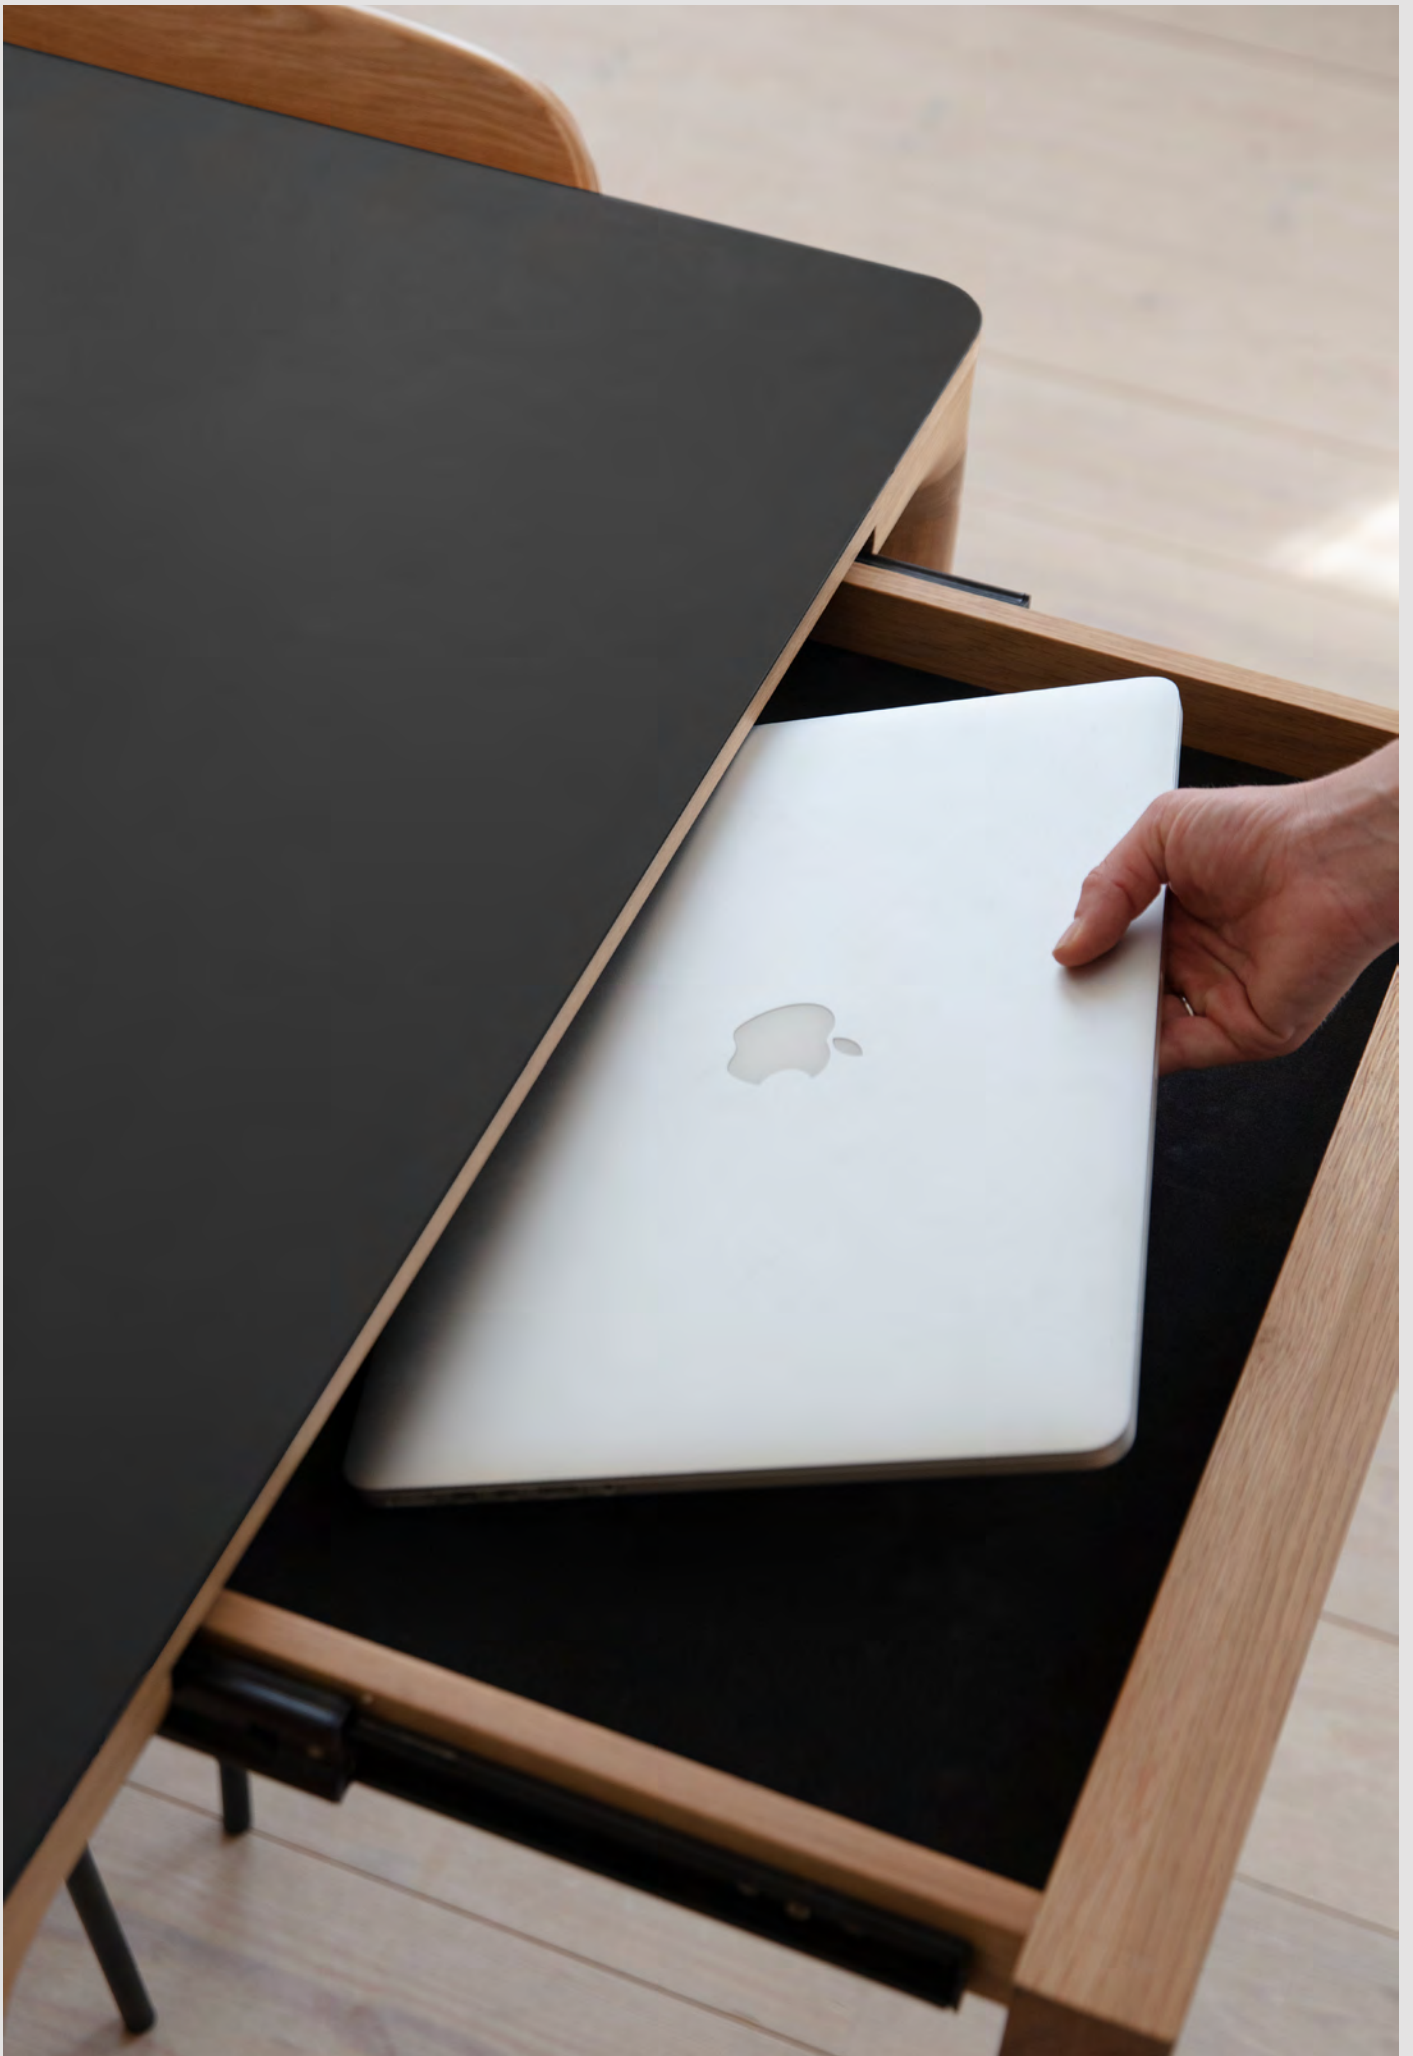

Heart'n'Soul dining table 200 | oak, obsidian black