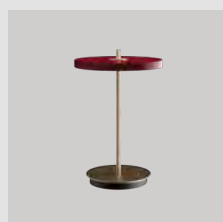

Asteria Move polished brass | polished steel

EUR	249.00
DKK	1799.00
GBP	229.00
SEK	2699.00
USD	329.00

pearl white

2500

anthracite grey

2501

forest green

2502