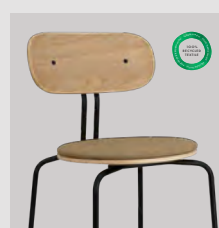

Sugar brown

brass legs 5916-1C719-01
black legs 5916-3C719-01