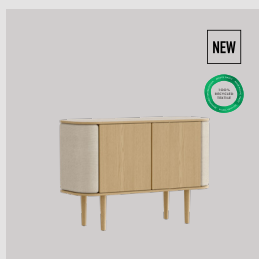

White sands

oak 5622C710-02
dark oak 5774C711-02
black oak 5106C709-02