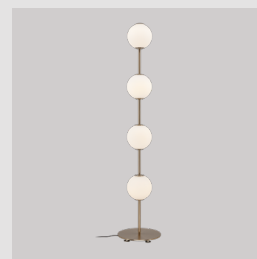

Audrey floor

EUR	399.00
DKK	2999.00
GBP	349.00
SEK	4599.00
USD	499.00