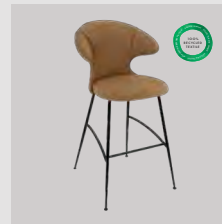

Sugar brown

brass	590-01C5912-1
chrome	590-01C5912-2
black	590-01C5912-3