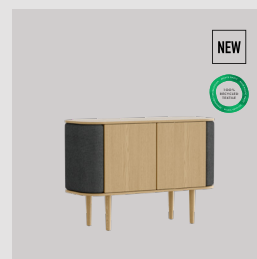

Shadow

oak 5622C710-04
dark oak 5774C711-04
black oak 5106C709-04

Horizons S

Duende | desk

Designed by: Anders Klem
Materials: Oak, MDF and steel
Specifications: Fabric specifications on pages 163 and 165
Dimensions: h: 74.9 cm w: 130 cm d: 67 cm

Find inspiration on pages 56, 161