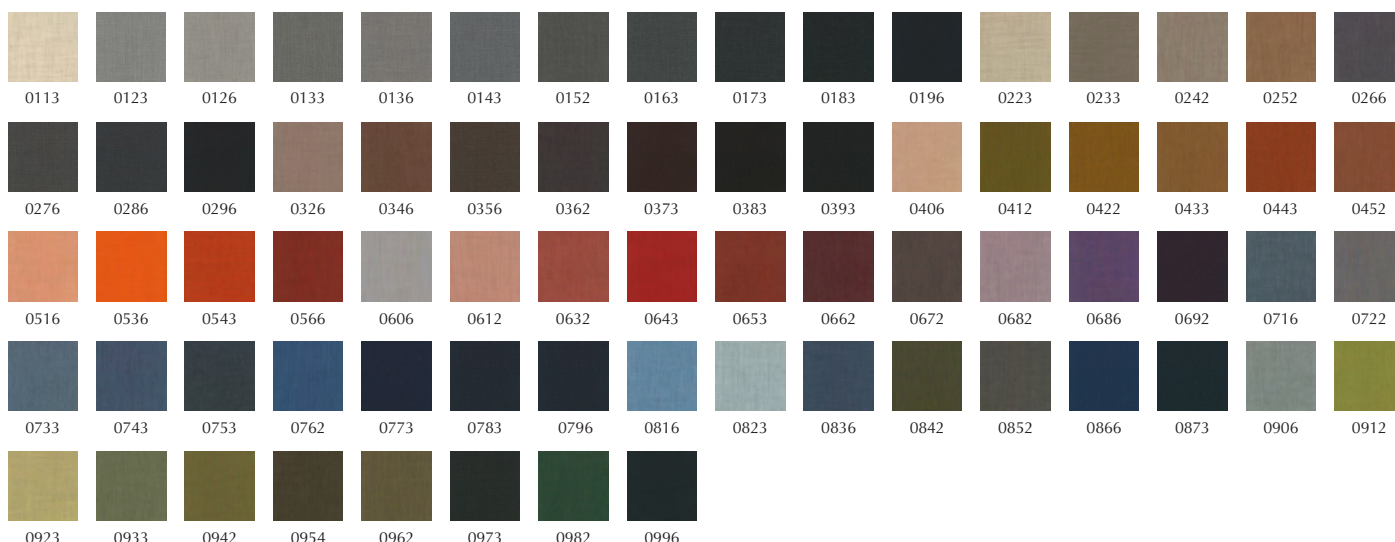

Remix 3 | Fabric from Kvadrat

Remix 3 is an elegant upholstery textile distinguished by exceptional depth of colour, designed by Giulio Ridolfo. It comes in 23 new hues, adding to an already expansive palette which now offers a total of 72 sophisticated colourways. Remix 3 looks unicoloured from a distance but reveals subtle details and colour contrasts when viewed close-up. The textile features a tight, minimalistic weave, and derives its lively colour play from a combination of two different mélangé yarns, which each combine up to three hues. The new colours – carefully selected from 2600 samples – are inspired by an extensive study of traditional Indigo dyeing undertaken by Giulio Ridolfo on his travels. Centred around deep combinations of blues and rich natural reds, they also include subtly coloured neutrals.

Name: Remix 3
Designer: Giulio Ridolfo
Type: Upholstery
Pattern: Solid
Composition: 90% new wool, worsted 10% nylon
Weight: 420 g/lin.m
Width: 140 cm

Durability: 100.000 Martindale
Pilling: 4
Lightfastness: 6
Sustainability: EU Ecolabel, Greenguard Gold, HPD, EPD
Manufactured in: United Kingdom
Price: Upon request
Delivery time: Within 6 weeks