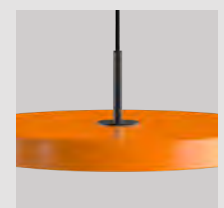

Asteria with black top

medium 2423C4173
mini 2433C4175

Taupe

medium 2424

Asteria with steel top

medium 2424C4172

Asteria Micro | lamp

Designed by: Søren Ravn Christensen
Materials: Steel, aluminium and acrylic
Specifications: Pendant lamp for indoor use only, 4 m black cord incl.