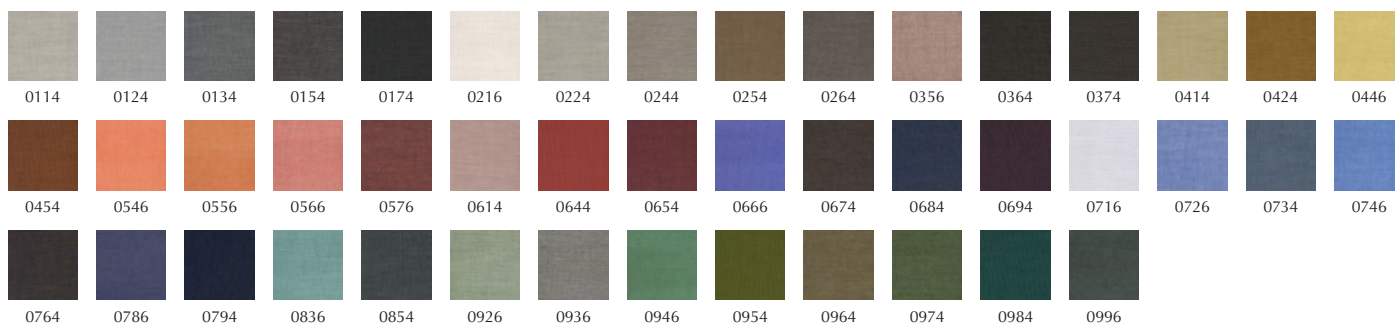

Kvadrat

Canvas 2 | Fabric from Kvadrat

Canvas is a vibrant woollen upholstery fabric created by Giulio Ridolfo. Particularly well-suited to large surfaces thanks to its pronounced structure, it features a soft weave and an expanded palette inspired by the landscapes of Skagen, Denmark. The melange yarn used to craft Canvas combines three colours, with six hues in every colourway. Consequently, the fabric offers exceptional colour richness and an intriguing expression. From a distance, it has the calm surface of a unicoloured fabric. But, get closer, and shimmering colour nuances, delicate contrasts and an elegant structure emerge.

Name: Canvas 2
Designer: Giulio Ridolfo
Type: Upholstery
Pattern: Solid
Composition: 90% new wool (worsted), 10% nylon
Weight: 480 g/lin.m
Width: 140 cm

Durability: 100.000 Martindale
Pilling: 4
Lightfastness: 5-7
Sustainability: Complies with EU Ecolabel "The Flower"
Manufactured in: United Kingdom
Price: Upon request
Delivery time: Within 6 weeks