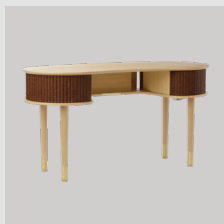

Hazelnut

oak 5608C5601-6