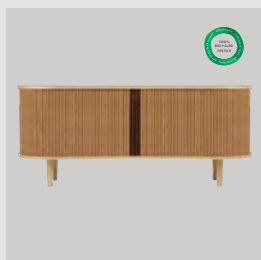

Sugar brown

oak	5606C729-01