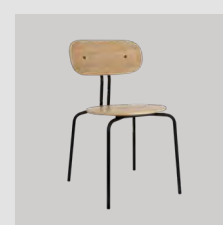

black legs 5916-3

Find inspiration on pages 20, 21, 57, 60, 68, 72