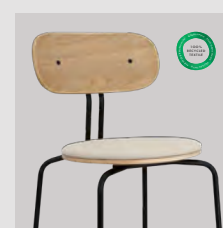

White sands

brass legs 5916-1C719-02
black legs 5916-3C719-02

Horizons S