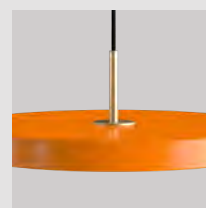

Nuance orange

medium 2423
mini 2433