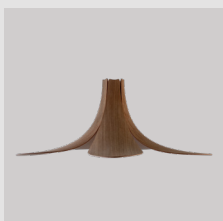

dark oak

2218