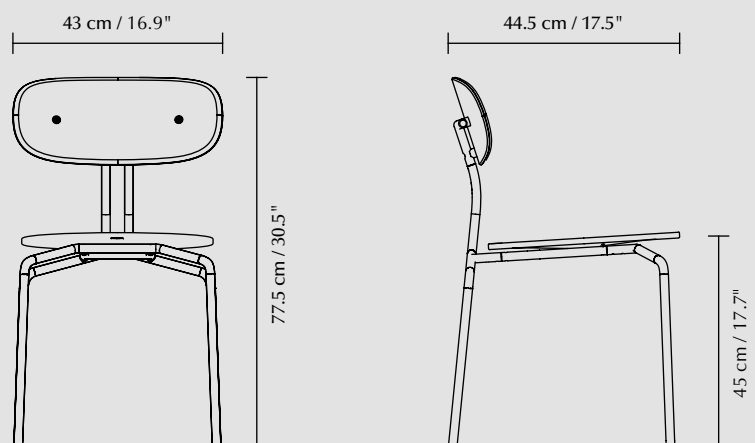

Curious

By Luigi Vittorio Cittadini

Curious is a stackable chair with a light, minimalistic and elegant expression. Made from oak veneer, Curious is available with brass and black legs with the option of a seat cushion to enhance comfort. The seat cushion is available in 17 bespoke colours of the new 100% recycled Horizons fabric and in brown or white of the Teddy Bear fabric.

The French-Italian designer behind Curious, Luigi Vittorio Cittadini, has a background from Politecnico di Milano and several years of work for design studios in Milan. This translates to all aspects of his designs and results in designs with an ironic edge, a poetic contrast and a touch of Italian design tradition.

The curious chair is designed to suit countless settings and purposes and will look great in the home, hospitality venues, and offices. Have them as a part of a dining setup in the kitchen, use them in restaurants or small coffee shops or let them elevate your dining room setting.

The stackable element of the chair makes it perfect for public spaces, waiting rooms or large conference halls, where storing the chairs in a small place is sometimes needed.

Fabric specifications on pages 163 and 165.