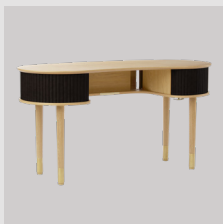

Charcoal

oak 5608C5601-7

Audacious desk

EUR	1399.00
DKK	9999.00
GBP	1299.00
SEK	14999.00
USD	1599.00