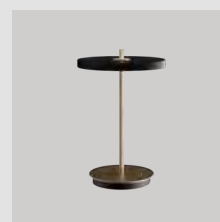

2503

black

2504