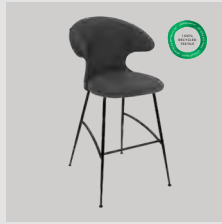

Shadow

brass	590-04C5912-1
chrome	590-04C5912-2
black	590-04C5912-3