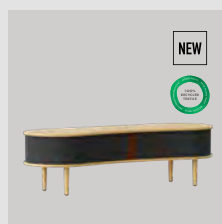

Find inspiration on page 95

Faux leather

Hazelnut

oak 5601C5601-6
 dark oak 5801C5601-6
 black oak 5112C5601-6

Charcoal

oak 5601C5601-7
 dark oak 5801C5601-7
 black oak 5112C5601-7

Audacious tv bench

EUR	949.00
DKK	6999.00
GBP	899.00
SEK	9999.00
USD	1099.00