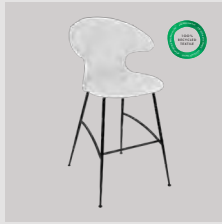

Sterling

brass	590-03C5912-1
chrome	590-03C5912-2
black	590-03C5912-3