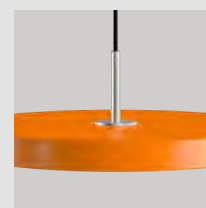

Asteria with steel top

medium 2423C4172
mini 2433C4174