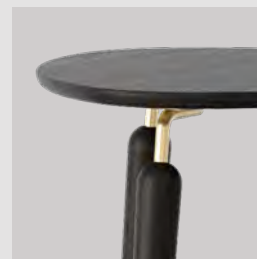

black oak | brass 5115

Audacious | cabinet

Designed by: Jonas Søndergaard
Materials: Solid oak, polyester, MDF and leather (artificial)
Specifications: Fabric specifications on pages 163 and 165
Dimensions: h: 67 cm w: 100 cm d: 50 cm
Certifications: Global Recycled Standard STANDARD 100 by OEKO-TEX®

Find inspiration on page 91