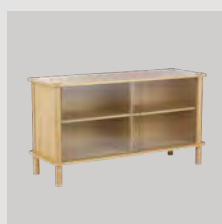

oak 5523-2C5523-2
dark oak 5719-2C5523-2
black oak 5124-2C5523-2

EUR 1599.00
DKK 11999.00
GBP 1499.00
SEK 16999.00
USD 1999.00