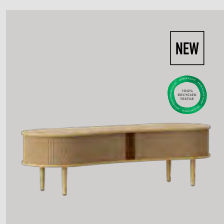

Find inspiration on page 95

Faux leather

Hazelnut

oak 5601C5601-6
 dark oak 5801C5601-6
 black oak 5112C5601-6

Charcoal

oak 5601C5601-7
 dark oak 5801C5601-7
 black oak 5112C5601-7

Audacious tv bench

EUR	949.00
DKK	6999.00
GBP	899.00
SEK	9999.00
USD	1099.00