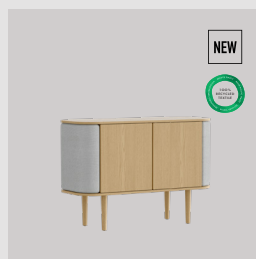

Sterling

oak 5622C710-03
dark oak 5774C711-03
black oak 5106C709-03