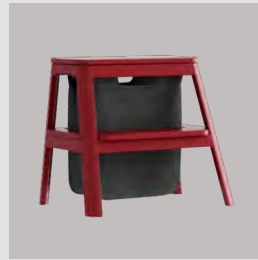

ruby red

5416