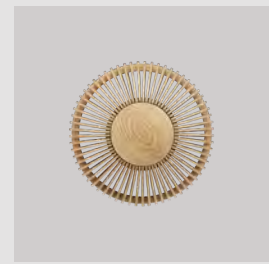

Clava Up Wood | wall lamp

Designed by: Søren Ravn Christensen
Materials: Oak, ash and steel
Specifications: Surface mounted lamp, lightsource max 15W LED
2 x E27 / E26 (not included)
Dimensions: Clava Up Wood large ø: 49 cm h: 16.6 cm
Clava Up Wood medium ø: 35 cm h: 16.4 cm

Find inspiration on page 41

Clava Up Wood large

EUR	849.00
DKK	6299.00
GBP	779.00
SEK	8999.00
USD	1099.00

Clava Up Wood medium

EUR	649.00
DKK	4799.00
GBP	599.00
SEK	6999.00
USD	799.00