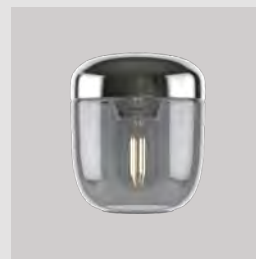

Smoked steel | amber brass

EUR	99.00
DKK	699.00
GBP	89.00
SEK	1049.00
USD	149.00