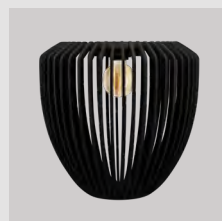

Find inspiration on page 40

Clava Wood

EUR	529.00
DKK	3999.00
GBP	479.00
SEK	5999.00
USD	599.00

oak 2242

dark oak 2243

black oak 2244

Forget Me Not | lampshade

Designed by: Magnus Nero & Ingemar Jönsson
Materials: Oak
Specifications: Pendant lamp, lightsource max 2W LED G4 12V DC (not included)
 Compatible with Rosette Mini G4 cord set
Dimensions: Forget Me Not large ø: 38 cm h: 11 cm
 Forget Me Not medium ø: 28 cm h: 7 cm
 Forget Me Not mini ø: 19 cm h: 4 cm