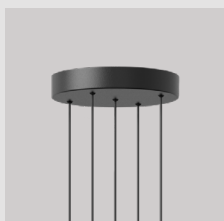

Rosette Mini cluster 5		Rosette Mini cluster 3		Rosette Mini	
EUR	119.00	EUR	79.00	EUR	39.00
DKK	899.00	DKK	549.00	DKK	299.00
GBP	109.00	GBP	69.00	GBP	35.00
SEK	1199.00	SEK	849.00	SEK	329.00
USD	169.00	USD	119.00	USD	59.00

cluster 5

4014