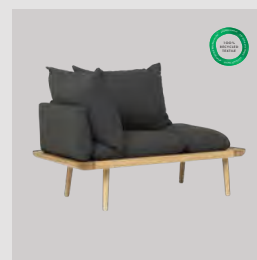

Shadow

oak	5562C723-04
dark oak	5762C723-04

Horizons S