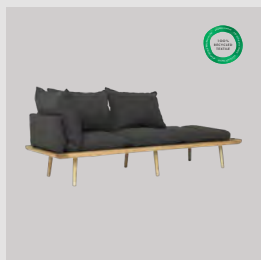

Shadow

oak	5550C723-04
dark oak	5750C723-04

Horizons S

Lounge Around | daybed

Designed by: Søren Ravn Christensen
Materials: Solid oak, polyester, MDF and steel (plated brass)
Specifications: Fabric specifications on pages 163 and 165
Dimensions: h: 40.3 cm w: 231.6 cm d: 74.5 cm
Certifications: EU: Passed EN 16139 (L1) & EN 1022
 Global Recycled Standard
 STANDARD 100 by OEKO-TEX®