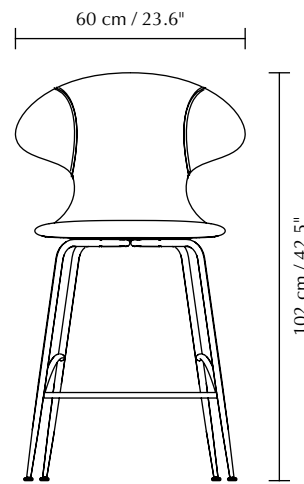

Time Flies counter stool