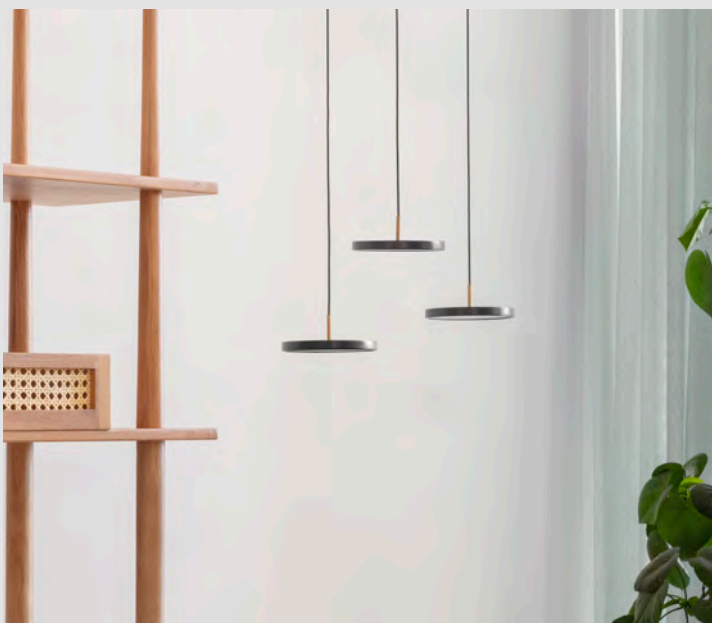

Asteria Micro lamp | anthracite grey