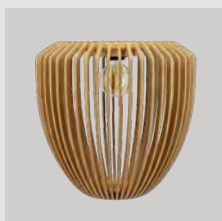

Clava Dine Wood | lampshade

Designed by: Søren Ravn Christensen
Materials: Oak, ash and laminated veneer
Specifications: Pendant lamp, lightsource max 15W LED E27 / E26 (not included)
Dimensions: ø: 43 cm h: 24 cm

Find inspiration on pages 38, 39

Clava Dine Wood

EUR	529.00
DKK	3999.00
GBP	479.00
SEK	5999.00
USD	599.00

Clava Wood | lampshade

Designed by: Søren Ravn Christensen
Materials: Oak, ash and laminated veneer
Specifications: Pendant, floor and table lamp, flip 180°, lightsource max 15W LED E27 / E26 (not included)
Dimensions: ø: 38 cm h: 37.1 cm

Find inspiration on page 40

Clava Wood

EUR	529.00
DKK	3999.00
GBP	479.00
SEK	5999.00
USD	599.00

oak 2242