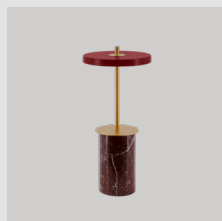

red marble 2573

Asteria table | table lamp incl. USB

Designed by: Søren Ravn Christensen
Materials: Aluminium, acrylic, polypropylene and steel
Specifications: Table lamp with built-in USB charger, for indoor use only, 2 m black cord incl., 13W LED panel built-in, dimmable, 25000 lighting hours, 3000 k, 600 lm, CRI 83
Dimensions: ø: 31 cm h: 41.5 cm
Warranty: 10-year warranty against manufacturer defects
Certifications: CE (for indoor use), IP2X and UL / cUL certified

Find inspiration on page 29