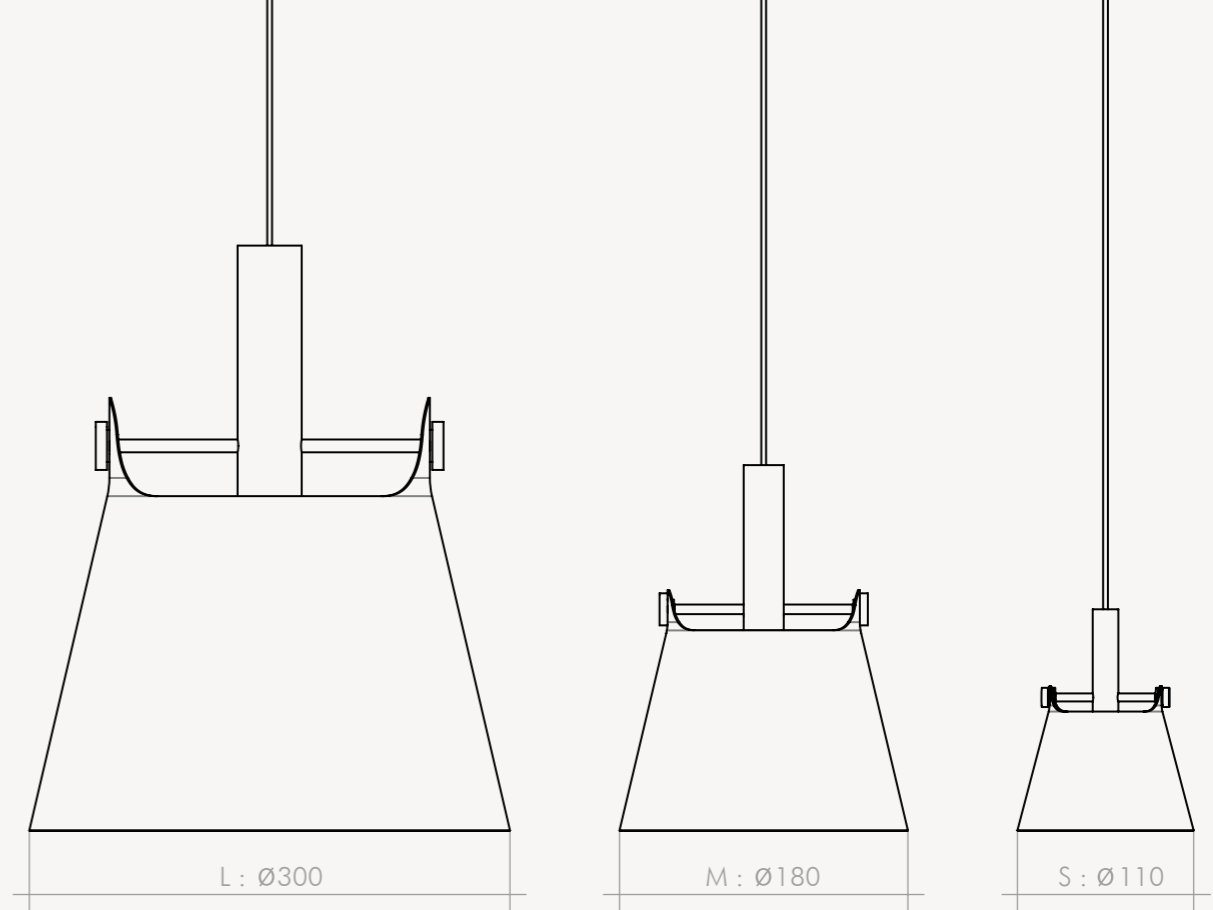

Disponible en 3 tailles et 3 finitions, Nord Sud suspension est équipée d'un abat-jour en aluminium orientable permettant d'éclairer chaque recoin de la pièce. Le module intégré LED est dimmable, il produit un éclairage puissant et chaleureux, même dans la version mini. La source lumineuse est masquée par un diffuseur optique en PMMA opalin.

Available in 3 sizes and 3 finishes, Nord Sud pendant light is equipped with an adjustable aluminum shade to illuminate every corner of the room. The integrated LED module is dimmable, it produces powerful and warm lighting, even in the mini version. The light source is masked by an optical diffuser in opal PMMA.

LED 12V SMD 2700°K dimmable

Casambi compatible

748S-L-xx* : 14W 1550 Lm

748S-M-xx* : 9.8W 1070 Lm

748S-S-xx* : 6.5W 700 Lm

*noir / black : 01 ●

sable blanc / white sand : 04 ○

gris lave / lava grey : 09 ●

détails page 96

Design Avionstudio

crédit : Liana Mikah