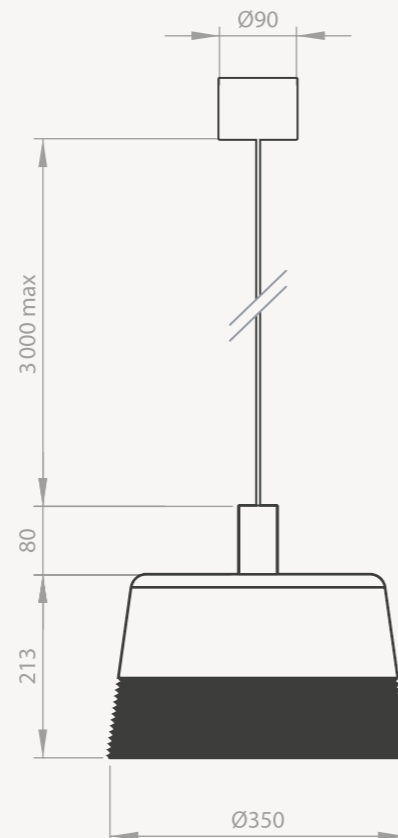

🟡 Or / Gold (628S-A)

🔴 Noir / Black (628S-C)

HERITAGE

Source lumineuse / Light source :

LED 10.8W 1150lm CC 350mA SMD

2700°K blanc chaud / warm white

CRI>90 3 steps macadam

Dimmable