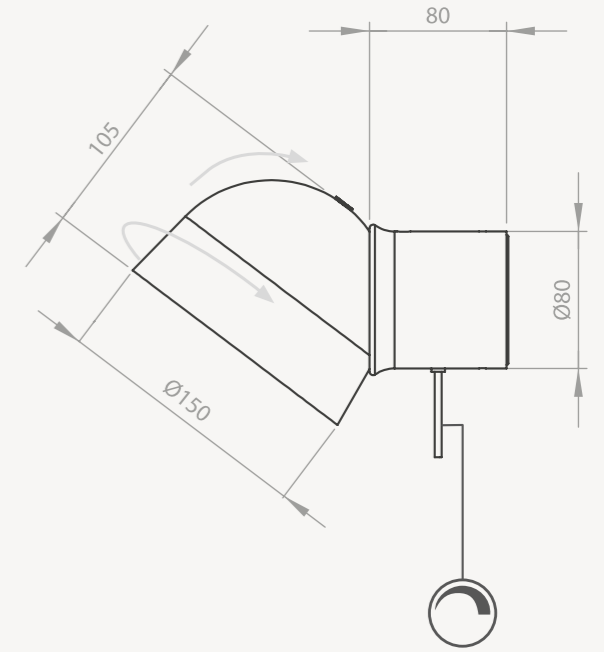

Materials :

Aluminum base with satin powder coated finishing, steel reflector adjustable by magnet and opal optical PMMA diffuser.

- Noir / Black (826A-08)