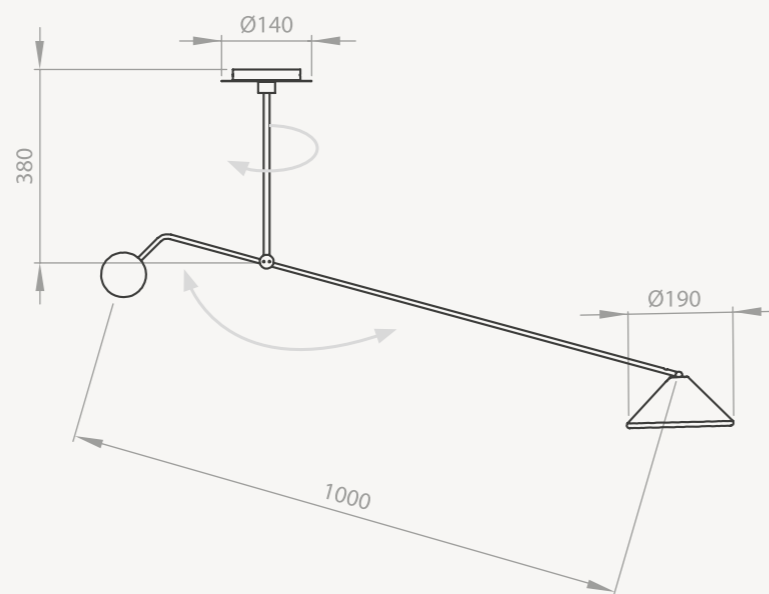

Materials :

Steel structure with satin powder coated finishing, aluminum reflector, opal optical PMMA diffuser.

- Noir / Black (821P)