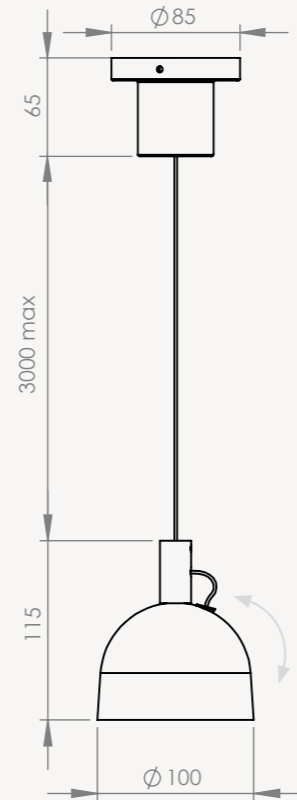

- Noir / Black (826S1-XS-01)

BIG BROTHER TABLE

Source lumineuse / Light source :

LED 8.3W 700Lm CV 24V SMD

2700°K blanc chaud / warm white

CRI>90 3 steps macadam

Soft Touch Dimmer

LED remplaçable, driver remplaçable