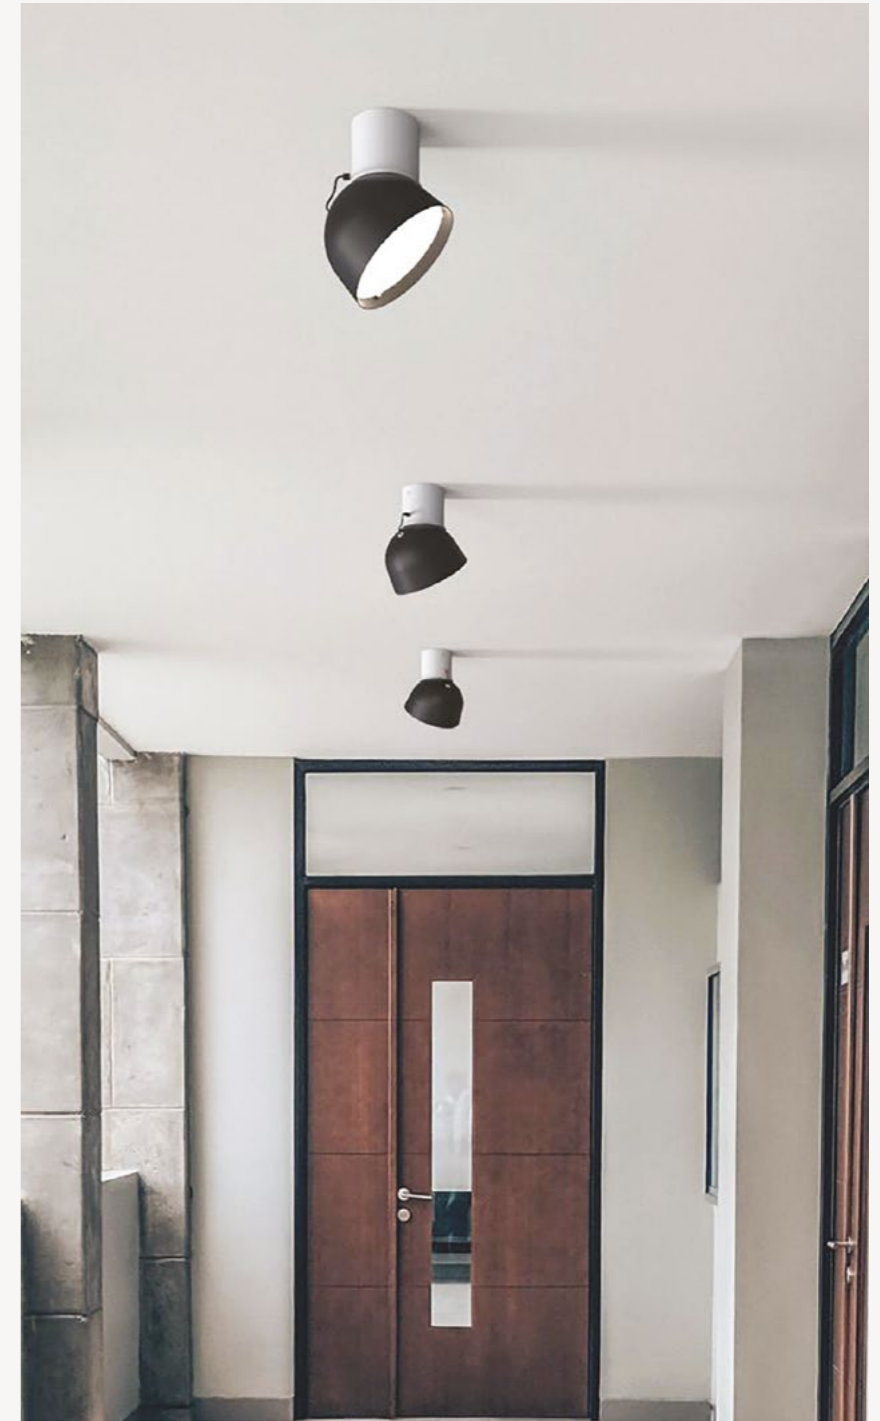

BIG BROTHER CEILING

Le plafonnier Big Brother reprend les dimensions de l'applique murale tout en offrant un éclairage plus puissant. La tête orientable diffuse un éclairage uniforme et performant dans un angle de 120°. Base en aluminium finition peinture époxy satin, réflecteur en acier orientable par aimant et diffuseur optique en PPMA opale.

The Big Brother ceiling lamp has the same dimensions as the wall lamp while providing more powerful light. The adjustable head diffuses uniform and efficient lighting at an angle of 120°. Aluminum base with satin powder coating finishing, steel reflector adjustable by magnet and opal PMMA optical diffuser.

LED 10W 1070lm dimmable.
2700°K blanc chaud/warm white
Casambi compatible
REF 826P1-S-08

détails page 91
Design Avionstudio