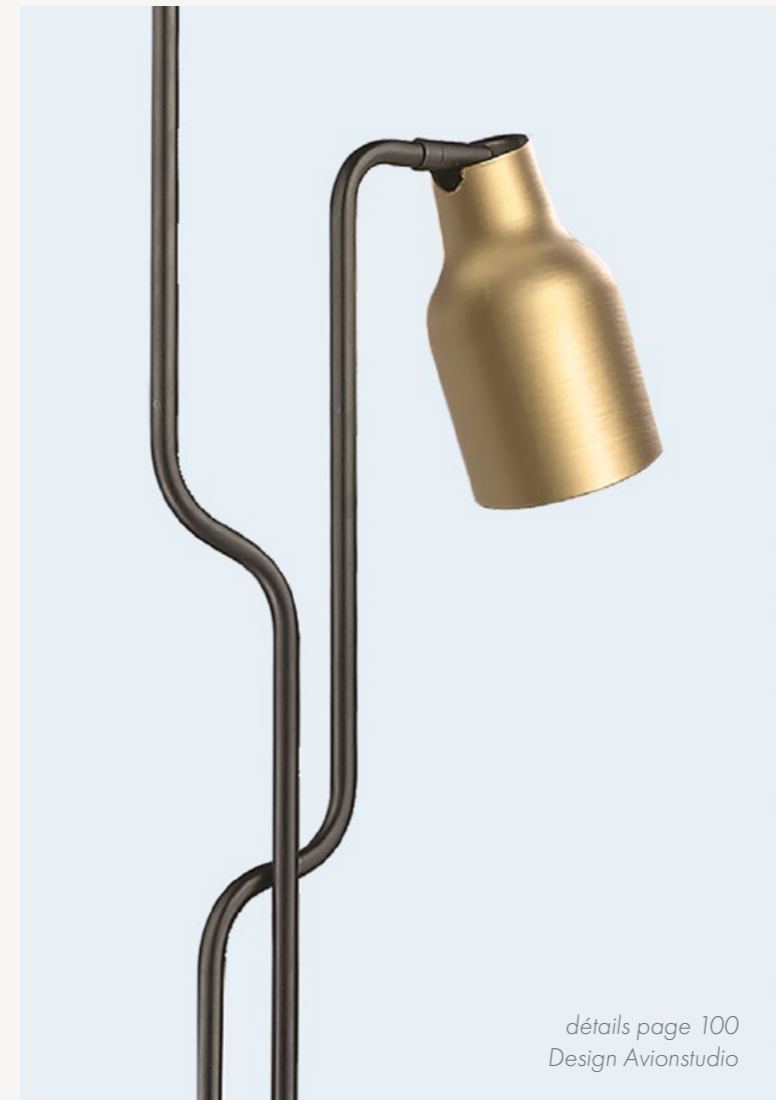

SUPER 2

détails page 100
Design Avionstudio

Douceur des lignes, élégance du marbre noir, Super 2 est un lampadaire très présent. Avec ses deux réflecteurs orientables, il offre différentes possibilités de lumières et d'usages. Structure en acier, finition peinture époxy satin, réflecteur en aluminium anodisé doré brossé et piétement en marbre noir.

Soft and elegant curves, black marble, Super 2 is a very noticeable floor lamp. With its two orientable reflectors, Super 2 offers a wide variety of lighting possibilities and uses. Steel structure with satin powder coated finishing, brushed gold anodized aluminum diffuser and black marble base.

2xGU10 7W max LED dimmable excl.
Variateur d'intensité au pied / Foot dimmer
REF 808F2-14
Option diffuseur blanc / white diffuser : REF 808-C-02