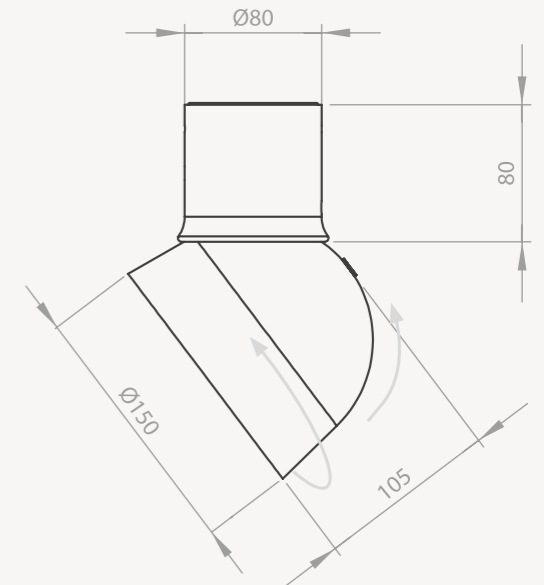

Materials :

Aluminum base with satin powder coated finishing, steel reflector adjustable by magnet and opal optical PMMA diffuser.

- Noir / Black (826P1-S-08)