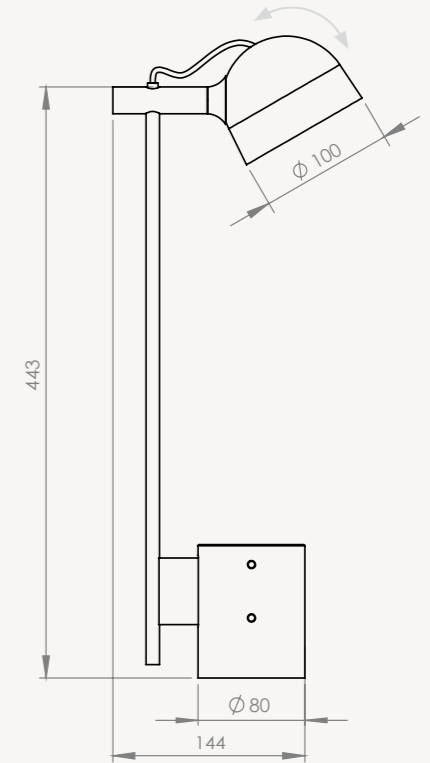

Materials :

Steel base with satin epoxy paint finish, brushed gold support, steel reflector, adjustable by magnet and optical diffuser in opal PMMA.

- Noir / Black (826T-14)