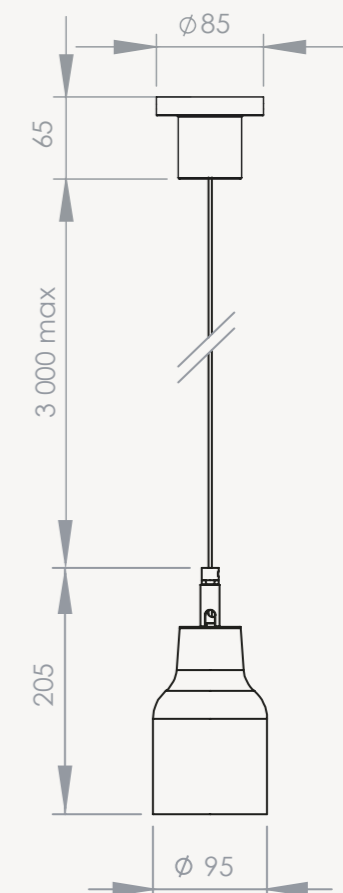

Materials :

Steel structure with satin powder coated finish, reflector in brushed gold anodized aluminum.

- Doré brossé / Brushed gold (808S1-14)
- option abat-jour blanc / optional white shade 808-02