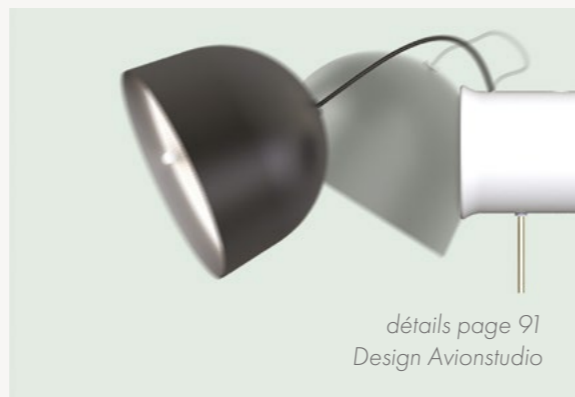

détails page 91
Design Avionstudio