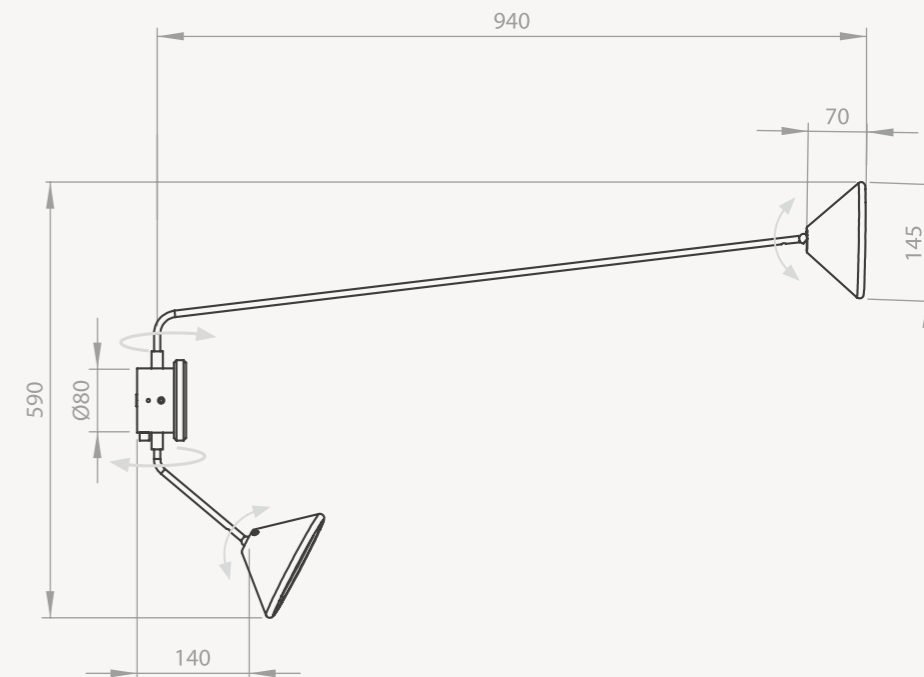

Materials :

Steel structure with satin powder coated finishing, aluminum reflector with satin powder coated finishing, opal optical PMMA diffuser and aluminum base with satin powder coated finishing and white marble.

- Noir / Black (821A2-B)