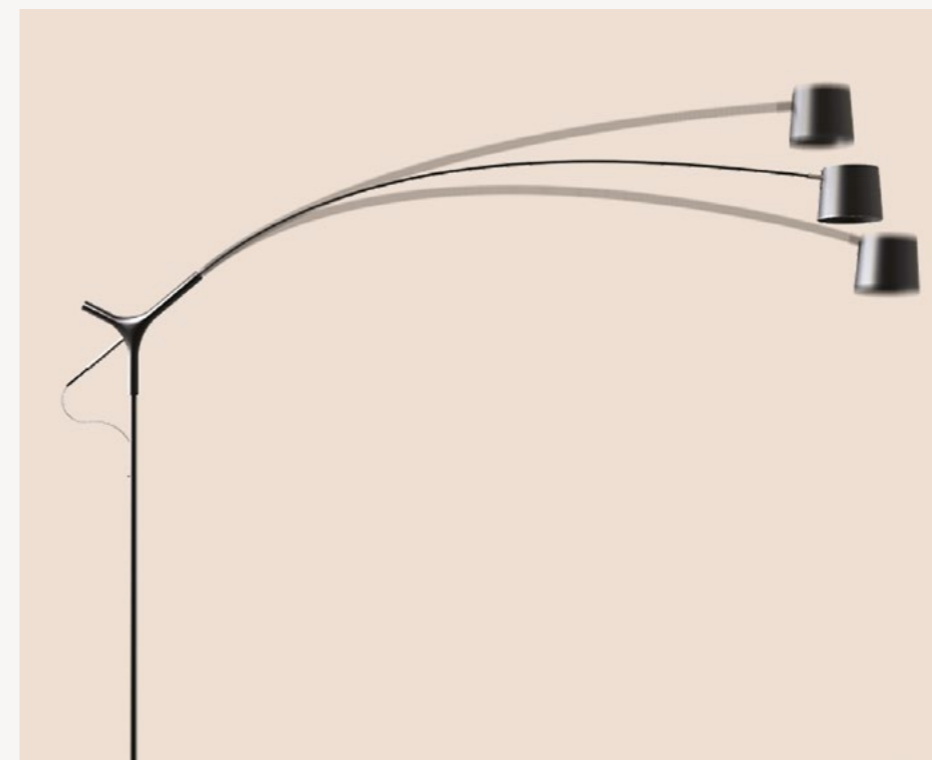

FLOZ

Un fin tube en carbone délicatement maintenu par une articulation en fonte aluminium, Floz est un grand lampadaire aérien au déport réglable. La tête en aluminium se positionnera naturellement d'elle même grâce à un système pendulaire qui maintiendra le diffuseur parfaitement horizontal quelle que soit la position du lampadaire. Le module led intégré produit une lumière puissante. La lumière diffusée est chaleureuse (2700°K) et peut être tamisée grâce au variateur d'intensité au pied.

A thin carbon tube delicately held by a cast aluminum articulation, Floz is a large overhead floor lamp with adjustable diffuser. The aluminum head will position itself naturally by itself thanks to a pendular system which will keep the diffuser perfectly horizontal whatever the position of the floor lamp. The integrated led module produces a powerful light. The diffused light is warm (2700° K) and can be dimmed using the foot dimmer.

LED 23W 1950lm dimmable. 2700°K : blanc chaud / warm white
Variateur au pied / Foot dimmer.
REF 929F-01

détails page 88
Design Avionstudio