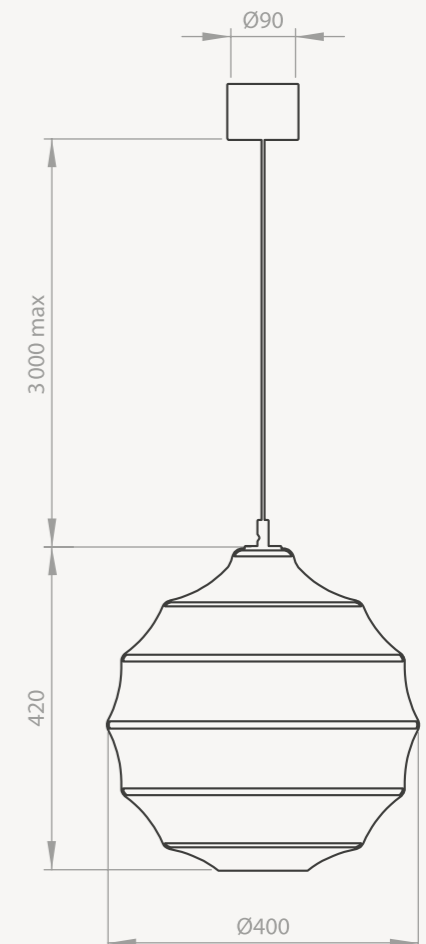

Materials :

Clear or smoked blown glass and aluminum LED holder chrome finishing. White ceiling canopy.

● Fumé / Smoked (811S-11)

○ Transparent / Clear (811S-10)