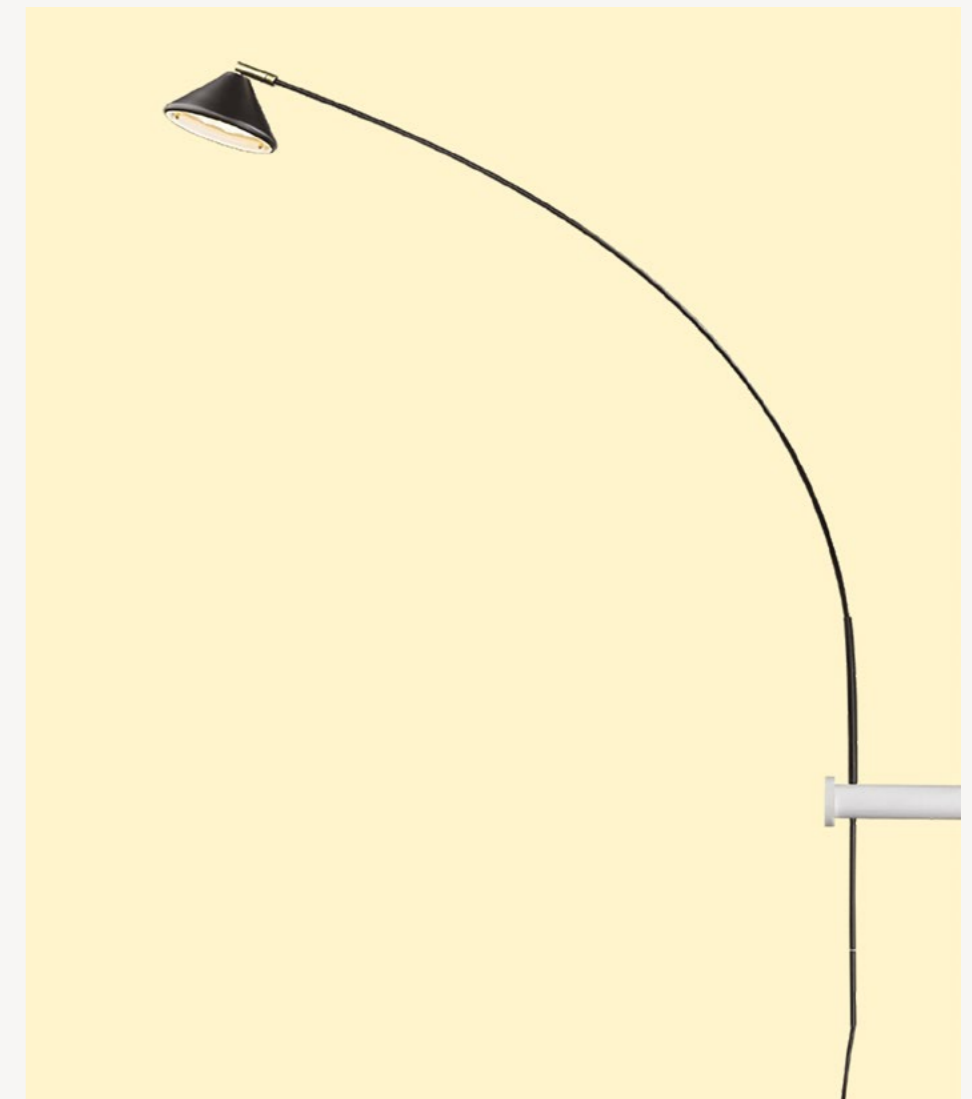

FLEX WALL

Flex wall a une ligne fine et courbe. Le tube en carbone flexible qui maintient le diffuseur est ajustable grâce à une discrète poignée en laiton brossé qui permet de régler la longueur du déport. La patère murale est surmontée d'un disque en marbre blanc qui souligne la ligne du carbone. Facile à installer, Flex wall se branche tout simplement sur une prise de courant. Un variateur au pied permet de régler l'intensité lumineuse. L'éclairage produit par le module led intégré remplaçable est puissant et chaleureux.

Flex wall has a fine, curved line. The flexible carbon tube that holds the diffuser is adjustable thanks to a discreet brushed brass handle. The length of the carbon tube can be adjusted. The wall canopy is surmounted by a white marble disc which underlines the carbon line. Easy to install, Flex wall simply plugs into a power outlet. A foot dimmer adjusts the light intensity. The light diffused by the integrated LED module is replaceable powerful and warm.

*LED 11.5W 995lm dimmable.
2700°K : blanc chaud / warm white
Variateur au pied / Foot dimmer.
REF 817A*

*détails page 86
Design Avionstudio*