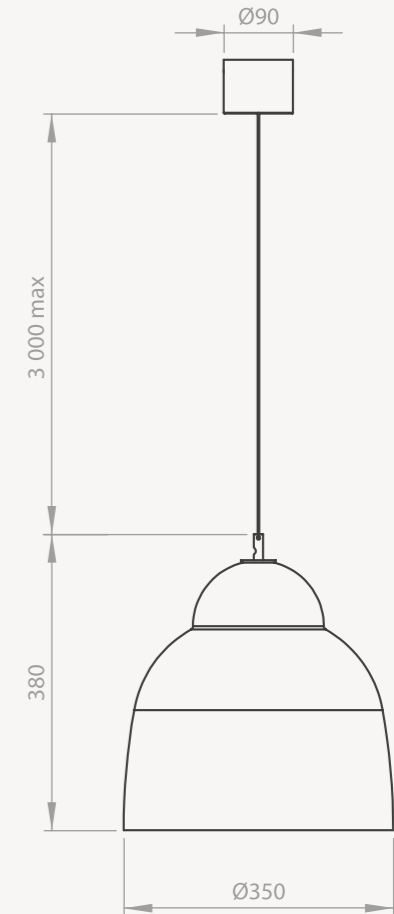

○ Blanc / White (769S-A)

● Noir / Black (769S-B)

BIG

Source lumineuse / Light source :

LED 10.8W 1150lm CC 350mA SMD

2700°K blanc chaud / warm white

CRI>90 3 steps macadam

Dimmable