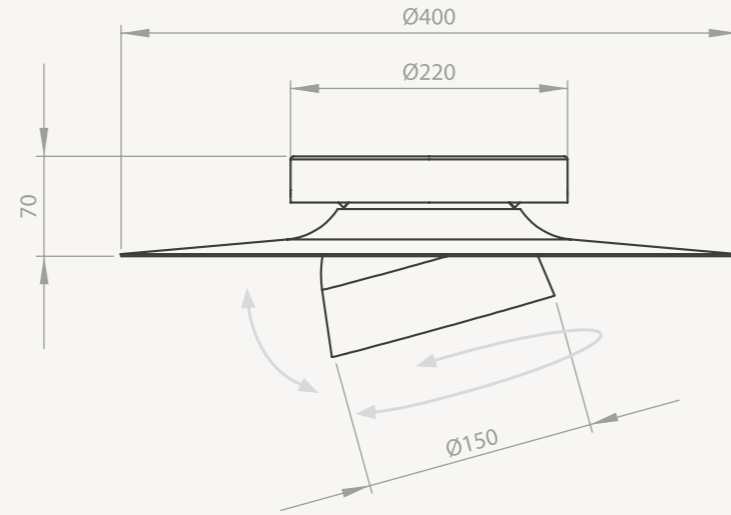

BIG BROTHER PLATE

Source lumineuse / Light source :

LED 14.5W 1680Lm CC 350mA SMD
2700°K blanc chaud / warm white
CRI>90 3 steps macadam
Dimmable
LED remplaçable, driver remplaçable
Garantie 2 + 3 ans*

Matériaux :

Base en aluminium finition peinture époxy satin, réflecteur en acier orientable par aimant et diffuseur en optique en PMMA opale.

Materials :

Aluminum base with satin powder coated finishing, steel reflector adjustable by magnet and opal optical PMMA diffuser.

- Noir / Black (826P1-08)