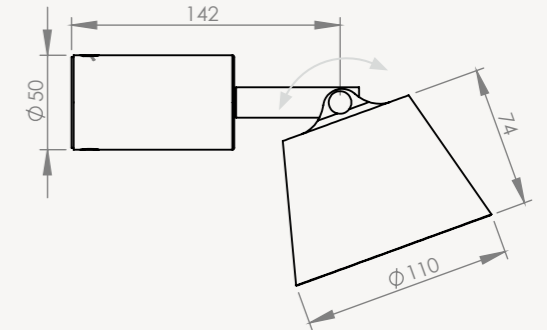

Materials :

Steel and aluminum reflector and structure with satin powder coated finishing and optical PMMA opal diffuser.

- Noir / Black (748A-01)
- Blanc sable / Sand white (748A-04)
- Gris lave / Lava Grey (748A-09)