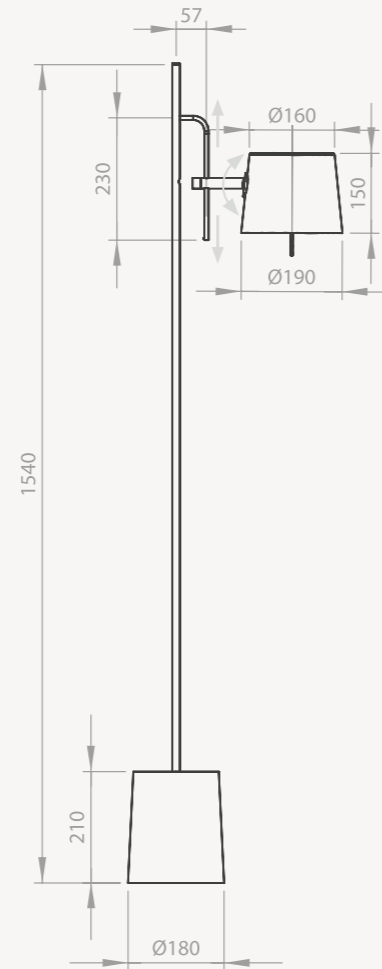

OPEN FLOOR

Source lumineuse / Light source :

E27 15W max excl.

2700°K blanc chaud / warm white

Variateur au pied / Foot dimmer

Garantie 2 ans

Matériaux :

Structure en acier finition peinture époxy satin, réflecteur en verre opalin, poignée en laiton brossé et piétement en marbre blanc.

Materials :

Steel structure with satin powder coated finishing, opaline glass reflector, brushed brass handle and white marble base.

- Blanc / White (822F-E27-01)
  verre / glass (822F-GLASS)