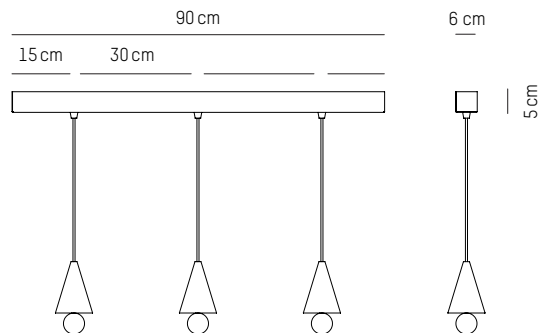

Linear canopy

3 PCS S CHERRY PENDANT

L: 90 cm | 35 inch
W: 6 cm | 2.4 inch
H: 5 cm | 1.9 inch
Weight: 3,4 kg | 7.5 lb

PACKAGING :

Type: Carton box
L: 91 cm | 35.6 inch
W: 17 cm | 6.6 inch
H: 27 cm | 10.6 inch
Weight: 5,5 kg | 12.2 lb