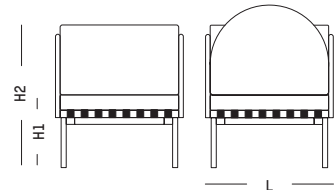

Europe

TECHNICAL SPECIFICATIONS

Removable cushions

63

Daybed

L: 187 cm | 73.6 inch
W: 71 cm | 28 inch
H: 92 cm | 36.2 inch
H1: 45 cm | 17.7 inch
Weight: 45 kg | 92.2 lb

PACKAGING :

Type: Wood box
L: 170 cm | 66.9 inch
W: 90 cm | 35.4 inch
H: 100 cm | 39.4 inch
Weight: 90 kg | 198 lb