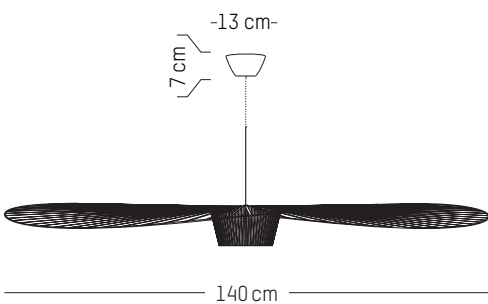

US

Power

220-240 V 50-60HZ

Power

220-240 V 50-60 HZ

Power

110-120 V 60 HZ

Ø: 140 cm | 55 inch
Weight: 0,5 kg | 1 lb
Cable length: 250 cm | 99 inch or
on demand: 1000 cm | 394 inch