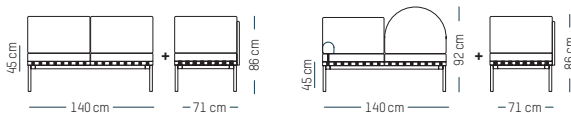

**2 seater sofa without armrest
+ 2 armchairs with 1 armrest**