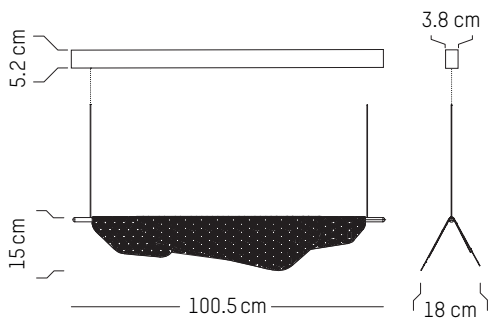

Small

L: 100,5 cm | 39.6 inch
W: 18 cm | 7.1 inch
H: 15 cm | 5.9 inch
Cable length: 200 cm | 79 inch
Weight: 4 kg | 8.8 lb

PACKAGING :

L: 109 cm | 42.9 inch
W: 25 cm | 9.9 inch
H: 30 cm | 11.8 inch
Weight: 4,7 kg | 10.4 lb