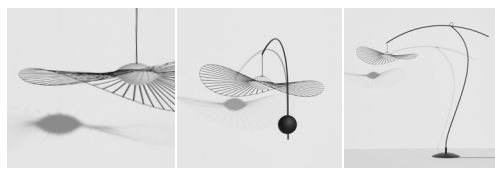

VERTIGO NOVA
CONSTANCE GUISSET