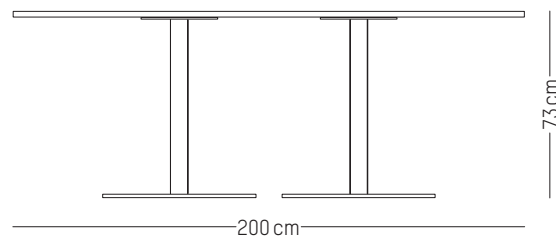

ORIGIN

France and Portugal

MADE TO ORDER Within 12 weeks with minimum quantity

Small

-

L: 90 cm | 35.4 inch
W: 90 cm | 35.4 inch
H: 73 cm | 28.7 inch
POIDS: 39 kg | 86 lb

PACKAGING :

L: 100 cm | 39.4 inch
W: 100 cm | 39.4 inch
H: 80 cm | 31.5 inch
Weight: 55 kg | 121 lb