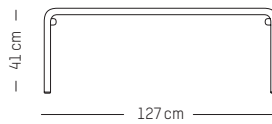

Coffee table

-

W: 60 cm | 23.6 inch
L: 69 cm | 27.2 inch
H: 32 cm | 12.6 inch
Weight: 4 kg | 8.8 lb

PACKAGING :

L: 72 cm | 28.3 inch
W: 72 cm | 28.3 inch
H: 35 cm | 13.8 inch
Weight : 5 kg | 11 lb

Long coffee table

-

W: 127 cm | 50 inch
L: 51 cm | 20 inch
H: 41 cm | 16.1 inch
Weight: 5 kg | 11 lb

PACKAGING :

L: 130 cm | 51.2 inch
W: 58 cm | 22.8 inch
H: 45 cm | 17.7 inch
Weight: 6 kg | 13.6 lb