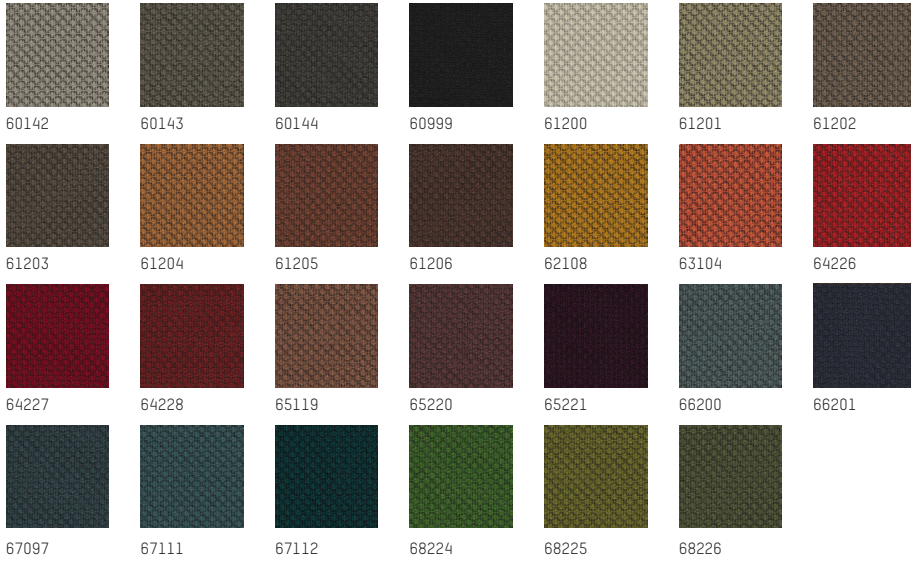

1C. GABRIEL RONDO

MATERIAL: 100% post-consumer recycled polyester fr
Width : 140cm - 55in
Weight : 470g/ml - 16,60z/Lin.yd

DURABILITY: 60.000 Martindale
ENVIRONMENT: STANDARD 100 by OEKO-TEX®
FIRE STANDARDS: BS EN 1021 1&2 Cigarette and Match/ BS EN 1021 -1 Cigarette BS 7176 Medium hazard/ BS 5852 Crib 5 BS 5852 Crib 5 / Call 117