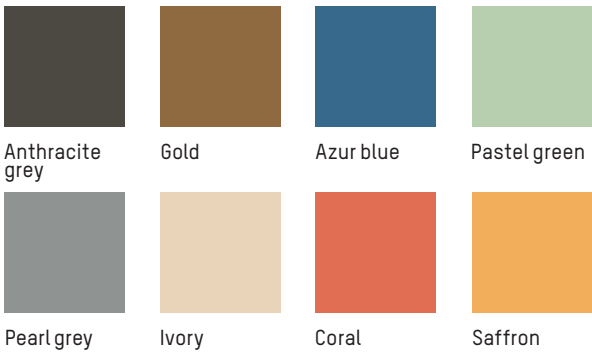

WEEK - END

STUDIO BRICHET ZIEGLER

2019

FOR CONTRACT PROJECT WITH MINIMUM QUANTITY

Trolley

-

MATERIALS

Aluminium, matte grained Anti UV powder coating for outdoor use

COLOURS

Anthracite grey, Gold, Azur blue, Pastel green, Pearl grey, Ivory, Coral, Saffron

ORIGIN

China