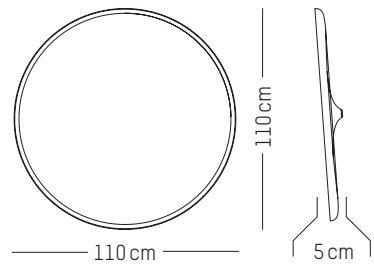

40

B

Mirror L

-

H: 176 cm | 69.29 inch

L: 67 cm | 26.38 inch

Weight: 18 kg | 39.68 lb

PACKAGING RETAIL

Black & Pink watercolor

Black & Blue watercolor

White & Green watercolor

S, M

XL

Small

Ø: 45 cm | 17.7 inch
D: 5 cm | 2 inch
Weight: 3.5 kg | 7.7 lb

PACKAGING :