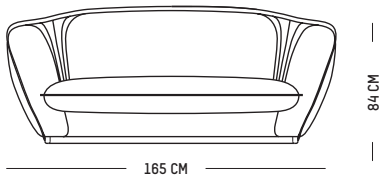

Sofa

-

L: 165 cm | 65 inch

W: 75 cm | 30 inch

H: 84 cm | 33 inch

Weight: 59 kg | 130 lb

PACKAGING :

Type: Wooden crate

L: 172 cm | 68 inch

W: 85 cm | 33 inch

H: 102 cm | 40 inch

Weight: 90kg | 198 lb

Armchair

-

L: 85 cm | 33 inch

W: 75 cm | 30 inch

H: 84 cm | 33 inch

H1: 40 cm | 15.7 inch

Weight: 39 kg | 86 lb

PACKAGING :

Type: Wood box

L: 92 cm | 36 inch

W: 85 cm | 33 inch

H: 102 cm | 40 inch

Weight: 60 kg | 132 lb