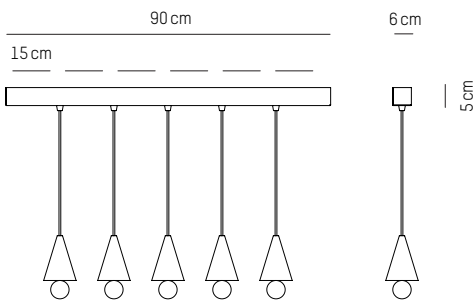

Linear canopy

5 PCS XS CHERRY PENDANT

L: 90 cm | 35 inch
W: 6 cm | 2.4 inch
H: 5 cm | 1.9 inch
Weight: 3,9 kg | 8.6 lb

PACKAGING :

Type: Carton box
L: 91 cm | 35.6 inch
W: 17 cm | 6.6 inch
H: 27 cm | 10.6 inch
Weight: 6 kg | 13.3 lb