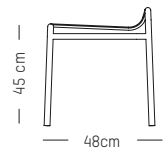

Bench

-

L: 121 cm | 47.7 inch
W: 49 cm | 19.3 inch
H: 77 cm | 30.3 inch (back)
H: 40 cm | 15.7 inch (seat)
Weight: 11 kg | 24.2 lb

PACKAGING :

L: 130 cm | 51.2 inch
W: 55 cm | 21.6 inch
H: 83 cm | 32.7 inch
Weight: 14 kg | 30.9 lb

Stackable

Bench without back

-

L: 156 cm | 61.4inch
W: 50 cm | 19.7 inch
H: 45 cm | 15.8 inch (seat)
Weight: 8 kg | 17.6 lb

PACKAGING :

L: 160 cm | 63 inch
W: 55 cm | 21.6 inch
H: 83 cm | 32.7 inch
Weight: 11 kg | 24.3 lb

Stackable