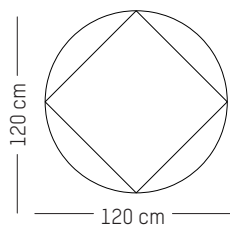

Round

-

Ø: 120 cm | 47.2 inch
H: 75 cm | 29.5 inch
Weight: 32 kg | 70.5 lb

PACKAGING :

L: 150 cm | 59 inch
L: 150 cm | 59 inch
H: 15 cm | 6 inch
Weight: 55 kg | 121.3 lb

Assembly

Extendable oval

-

L: 200/300 cm - 2 extensions of 50cm
28.5 inch - 2 extensions of 19.6 inch
W: 100 cm | 39.3 inch
H: 75 cm | 29.5 inch
Weight: 60kg | 132.2 lb

PACKAGING :

Type : Wood box
L: 215 cm | 85 inch
W: 110 cm | 43.3 inch
H: 15 cm | 6 inch
Weight: 95 kg | 209.5 lb

Assembly