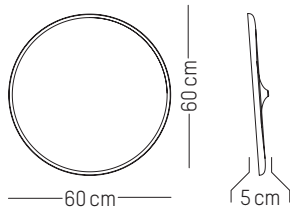

40

B

Mirror L

-

H: 176 cm | 69.29 inch

L: 67 cm | 26.38 inch

Weight: 18 kg | 39.68 lb

PACKAGING RETAIL

Black & Pink watercolor

Black & Blue watercolor

White & Green watercolor

S, M

XL

Small

Ø: 45 cm | 17.7 inch
D: 5 cm | 2 inch
Weight: 3.5 kg | 7.7 lb

PACKAGING :