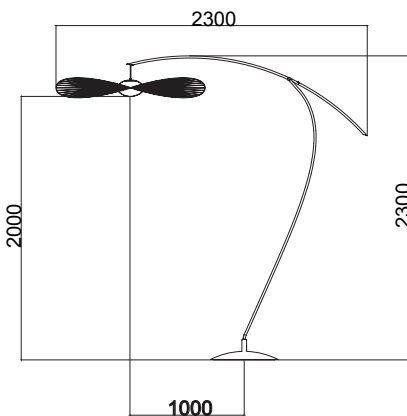

High position