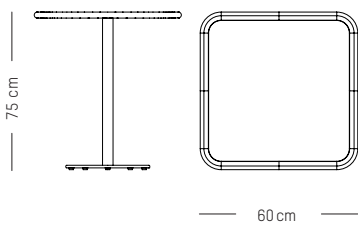

Assembly

WEEK - END

STUDIO BRICHET ZIEGLER

2019

Square bistro table

L: 60 cm | 27.5 inch
W: 60 cm | 27.5 inch
H: 75 cm | 29.5 inch
Weight: 11 kg | 24.2 lb

PACKAGING :

L: 72 cm | 28.3 inch
W: 72 cm | 28.3 inch
H: 78 cm | 30.7 inch
Weight: 14 kg | 30.9 lb