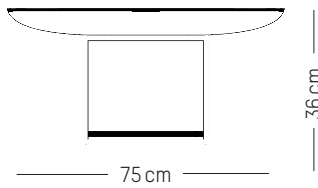

40

B

Mirror L

-

H: 176 cm | 69.29 inch

L: 67 cm | 26.38 inch

Weight: 18 kg | 39.68 lb

PACKAGING RETAIL

Extra large

Ø: 110 cm | 43.3 inch
D: 5,5 cm | 2.2 inch
Weight: 23 kg | 50.7 lb

PACKAGING :

Type: Carton box
L: 118 cm | 46.5 inch
W: 118 cm | 46.5 inch
H: 9,5 cm | 3.7 inch
Weight: 28 kg | 11 lb

Mirrors

-

MATERIALS

D: 40 cm | 15.7 inch
H: 45 cm | 17.5 lb
Weight: 8 kg | 17.6 lb

PACKAGING :

Type: Carton box
L: 52 cm | 20.5 inch
W: 52 cm | 20.5 inch
H: 50 cm | 19.7 inch
Weight: 10 kg | 22 lb

Large

-

D: 75 cm | 29.5 inch
H: 36 cm | 14.2 inch
Weight: 19 kg | 41.9 lb