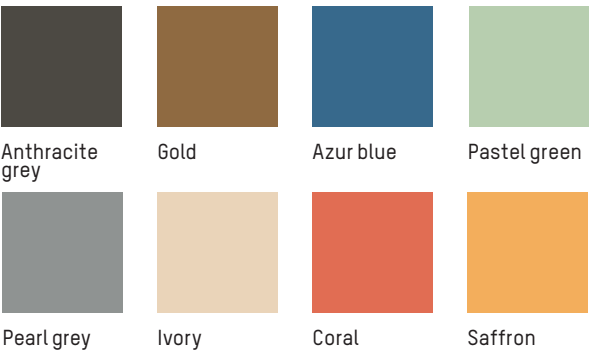

WEEK - END

STUDIO BRICHET ZIEGLER

2017 & 2019

FOR CONTRACT PROJECT WITH MINIMUM QUANTITY

Stools

-

MATERIALS

Aluminium, matte grained Anti UV powder coating for outdoor use

COLOURS

Anthracite grey, Gold, Azur blue, Pastel green, Pearl grey, Ivory, Coral, Saffron

ORIGIN

China

TECHNICAL SPECIFICATIONS

Compliant with EN 581-1 ; EN581 -2 for Contract Use