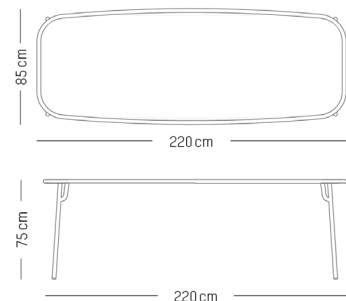

Rectangular table large

W: 85 cm | 33.5 inch
L: 220 cm | 86.6 inch
H: 75 cm | 29.5 inch
Weight: 27 kg | 59.5 lb

PACKAGING :

packaging table top
L: 222 cm | 87.4 inch
W: 88 cm | 34.6 inch
H: 5 cm | 2 inch
Weight: 27 kg | 59.5 lb

packaging legs (x2)
L: 19 cm | 7.5 inch
W: 19 cm | 7.5 inch
H: 80 cm | 31.5 inch
Weight: 4 kg | 8.9 lb

Assembly