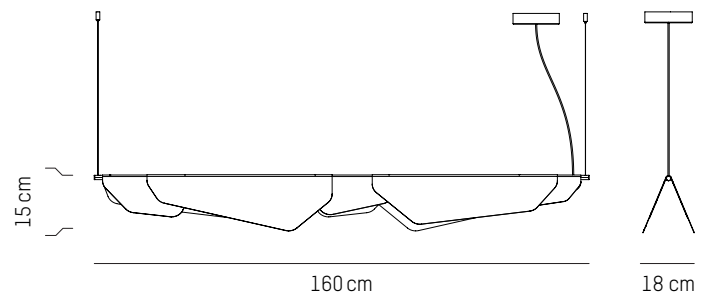

LED 24V - 9W
LED input: 936 lumens

LARGE

LED 24V - 1W
LED input: 1620 lumens

Power

110-120 V 60 HZ

Small

L: 100,5 cm | 39.6 inch
W: 18 cm | 7.1 inch
H: 15 cm | 5.9 inch
Cable length: 200 cm | 79 inch
Weight: 4 kg | 8.8 lb

PACKAGING :

L: 109 cm | 42.9 inch
W: 25 cm | 9.9 inch
H: 30 cm | 11.8 inch
Weight: 4,7 kg | 10.4 lb

Large

L: 160 cm | 63 inch
W: 18 cm | 7.1 inch
H: 15 cm | 5.9 inch
Cable length: 200 cm | 79 inch
Weight: 6 kg | 13.2 lb