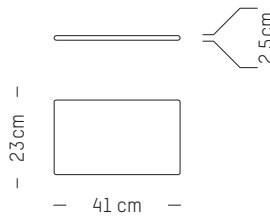

Back cushion

-

L: 41 cm | 16.1 inch
W: 23 cm | 9.1 inch
H: 2,5 cm | 1 inch
Weight: 0,5 kg | 1.1 lb

PACKAGING :

L: 45 cm | 17.7 inch
W: 45 cm | 17.7 inch
H: 5 cm | 2 inch
Weight: 1 kg | 2.2 lb