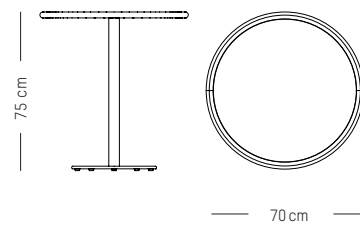

ORIGIN

China

Round bistro table

Ø: 70 cm | 23.6 inch
L: 70 cm | 23.6 inch
H: 75 cm | 29.5 inch
Weight: 10 kg | 22 lb

PACKAGING :

L: 73 cm | 29 inch
W: 73 cm | 29 inch
H: 78 cm | 30.7 inch
Weight: 12 kg | 26.5 lb

Assembly