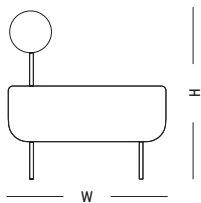

Europe

TECHNICAL SPECIFICATIONS

DRY CLEAN

Medium Armchair

L: 68 cm | 26.8 inch
 W: 68 cm | 26.8 inch
 H: 72.5 cm | 28.5 inch
 H1: 40 cm | 15.8 inch
 Weight : 17 kg | 37.5 lb

PACKAGING :

Type: Wood box
 L: 53cm | 20.9 inch
 W: 71cm | 27.9 inch
 H: 43 cm | 16.9 inch
 Weight: 24 kg | 12.6 lb