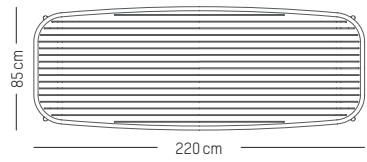

Yellow

Dune

Square table

L: 85 cm | 33.5 inch
W: 85 cm | 33.5 inch
H: 75 cm | 29.5 inch
Weight: 12 kg | 26.5 lb

PACKAGING :

packaging tabletop
L: 86 cm | 33.9 inch
W: 86 cm | 33.9 inch
H: 5 cm | 2 inch
Weight: 10 kg | 22 lb