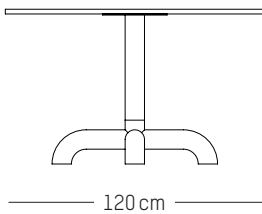

Round dining table

-

Ø: 120 cm | 47.2 inch
H: 73 cm | 29 inch
Weight: 33 kg | 72.5 lb

PACKAGING :

- Carton box 1
L: 122 cm | 48 inch
W: 122 cm | 48 inch
H: 30 cm | 11.8 inch
Weight: 20 cm | 44 inch

- Carton box 2
L: 60 cm | 23.6 inch
W: 60 cm | 23.6 inch
H: 25 cm | 9.8 inch
Weight: 18 kg | 39.7 lb

Assembly