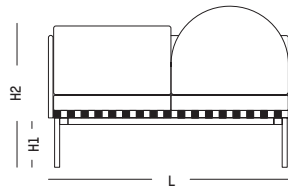

Europe

TECHNICAL SPECIFICATIONS

Removable cushions

63

Daybed

L: 187 cm | 73.6 inch
W: 71 cm | 28 inch
H: 92 cm | 36.2 inch
H1: 45 cm | 17.7 inch
Weight: 45 kg | 92.2 lb

PACKAGING :

Type: Wood box
L: 170 cm | 66.9 inch
W: 90 cm | 35.4 inch
H: 100 cm | 39.4 inch
Weight: 90 kg | 198 lb