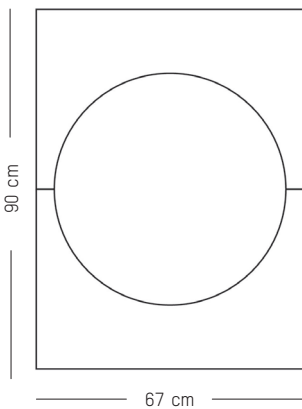

Power

220-240 V 50-60 HZ

Ø: 30 cm | 11.8 inch
W: 26,5 cm | 10.4 inch
H: 26,5 cm | 10.4 inch
Cable length : 180 cm | 70.8 inch
Weight: 2 kg | 4.4 lb

PACKAGING :

W: 37 cm | 14.6 inch
H: 37,5 cm | 14.8 inch
Weight: 2,7 kg | 6 lb

TECHNICAL SPECIFICATIONS

- Invisible wall fixation system included. Allows a position of the mirror 2cm away from the wall.
- Can be positioned vertically and horizontally.

Mirror M

-

H: 90 cm | 35.43 inch