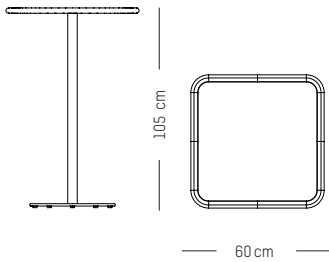

WEEK - END

STUDIO BRICHET ZIEGLER

2019

High table square

L: 60 cm | 27.5 inch
W: 60 cm | 27.5 inch
H: 105 cm | 41.3 inch
Weight: 13 kg | 29 lb

PACKAGING :

L: 72 cm | 28.3 inch
W: 72 cm | 28.3 inch
H: 108 cm | 42.5 inch
Weight: 15 kg | 33 lb

Assembly

High tables

-

MATERIALS

Aluminium, matte grained Anti UV powder coating for outdoor use

COLORS

Black, White, Blue, Burgundy, Blush, Terracotta, Jade green, Glass green, Yellow