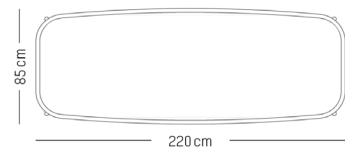

Square table

L: 85 cm | 33.5 inch
W: 85 cm | 33.5 inch
H: 75 cm | 29.5 inch
Weight: 12 kg | 26.5 lb

PACKAGING :

packaging tabletop
L: 86 cm | 33.9 inch
W: 86 cm | 33.9 inch
H: 5 cm | 2 inch
Weight: 10 kg | 22 lb

packaging legs (x2)
L: 19 cm | 7.5 inch
W: 19 cm | 7.5 inch
H: 80 cm | 31.5 inch
Weight: 4 kg | 8.9 lb

Assembly

Rectangular table medium

W: 85 cm | 33.5 inch
L: 180 cm | 70.9 inch
H: 75 cm | 29.5 inch
Weight: 22,3 kg | 49.2 lb

PACKAGING :

packaging table top
L: 182 cm | 71.7 inch
W: 88 cm | 34.6 inch
H: 5 cm | 2 inch
Weight: 22 kg | 48.5 lb

packaging legs (x2)
L: 19 cm | 7.5 inch
W: 19 cm | 7.5 inch
H: 80 cm | 31.5 inch
Weight: 4 kg | 8.9 lb

Assembly

Rectangular table large

W: 85 cm | 33.5 inch
L: 220 cm | 87.4 inch
H: 75 cm | 29.5 inch
Weight: 27 kg | 59.5 lb

PACKAGING :

packaging table top
L: 222 cm | 87.4 inch
W: 88 cm | 34.6 inch
H: 5 cm | 2 inch
Weight: 27 kg | 59.5 lb

packaging legs (x2)
L: 19 cm | 7.5 inch
W: 19 cm | 7.5 inch
H: 80 cm | 31.5 inch
Weight: 4 kg | 8.9 lb

Assembly