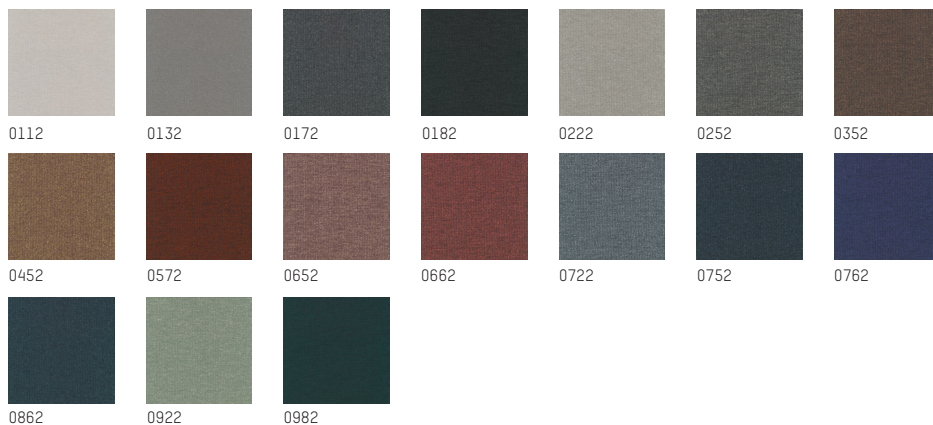

FABRICS' SELECTIONS

TO CREATE YOUR CUSTOM LILY, GRID, HOFF AND NUBILO SOFAS, ARMCHAIRS, STOOLS