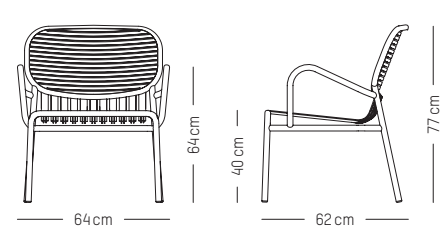

Chair

L: 52 cm | 20.5 inch
W: 50 cm | 19.7 inch
H: 77 cm | 30.3 inch
H1: 45 cm | 17.7 inch
Weight: 3 kg | 6.6 lb

PACKAGING (X2):

L: 60 cm | 23.6 inch
W: 53 cm | 20.9 inch
H: 98 cm | 38.6 inch
Weight: 8 kg | 17.7 lb

Stackable

Bridge

L: 57 cm | 22.4 inch
W: 50 cm | 19.7 inch
H: 77 cm | 30.3 inch
H1: 45 cm | 17.7 inch
Weight: 4 kg | 8.8 lb

PACKAGING (X2) :

L: 60 cm | 23.6 inch
W: 53 cm | 20.9 inch
H: 98 cm | 38.6 inch
Weight: 11,5 kg | 25.4 lb

Stackable

Armchair

L: 66 cm | 26 inch
L: 62 cm | 24.4 inch
H: 77 cm | 30.3 inch (back)
H: 40 cm | 15.7 inch (seat)
H: 62 cm | 24.4 inch (armrests)
Weight: 5kg | 11 lb

PACKAGING (X2) :

L: 70 cm | 27.6 inch
W: 70 cm | 27.6 inch
H: 83 cm | 32.7 inch
Weight : 15 kg | 33 lb

Stackable