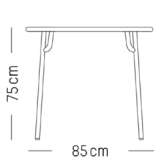

Square table

L: 85 cm | 33.5 inch
W: 85 cm | 33.5 inch
H: 75 cm | 29.5 inch
Weight: 12 kg | 26.5 lb

PACKAGING :

packaging tabletop
L: 86 cm | 33.9 inch
W: 86 cm | 33.9 inch
H: 5 cm | 2 inch
Weight: 10 kg | 22 lb

packaging legs (x2)
L: 19 cm | 7.5 inch
W: 19 cm | 7.5 inch
H: 80 cm | 31.5 inch
Weight: 4 kg | 8.9 lb

Assembly

Rectangular table medium

W: 85 cm | 33.5 inch
L: 180 cm | 70.9 inch
H: 75 cm | 29.5 inch
Weight: 22,3 kg | 49.2 lb

PACKAGING :

packaging table top
L: 182 cm | 71.7 inch
W: 88 cm | 34.6 inch
H: 5 cm | 2 inch
Weight: 22 kg | 48.5 lb

packaging legs (x2)
L: 19 cm | 7.5 inch
W: 19 cm | 7.5 inch
H: 80 cm | 31.5 inch
Weight: 4 kg | 8.9 lb

Assembly

Rectangular table large

W: 85 cm | 33.5 inch
L: 220 cm | 87.4 inch
H: 75 cm | 29.5 inch
Weight: 27 kg | 59.5 lb

PACKAGING :

packaging table top
L: 222 cm | 87.4 inch
W: 88 cm | 34.6 inch
H: 5 cm | 2 inch
Weight: 27 kg | 59.5 lb

packaging legs (x2)
L: 19 cm | 7.5 inch
W: 19 cm | 7.5 inch
H: 80 cm | 31.5 inch
Weight: 4 kg | 8.9 lb

Assembly