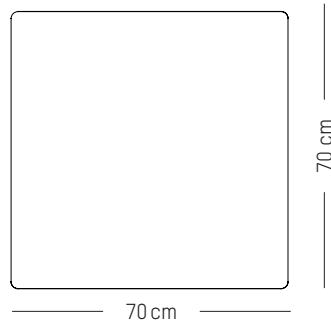

Coffee table

-

L: 70cm | 28 inch

W: 70 cm | 28 inch

H: 35 cm | 13.8 inch

Weight: 12 kg | 26.5 lb

PACKAGING :

L: 88 cm | 34.7 inch