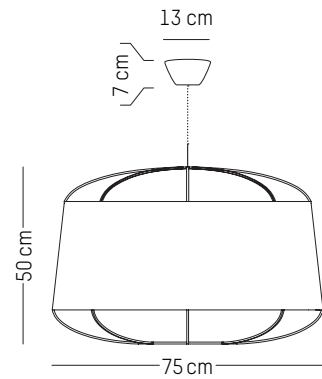

Weight: 1,5 kg | 3.3 lb

Grillo S

-

Ø: 23 cm | 9.1 inch

D: 10 cm | 3.9 inch

Cable length: 300 cm | 118 inch

Weight: 0,3 kg | 0.7 lb

PACKAGING :

Power

220-240 V 50-60 HZ

Power

110-120 V 60 HZ

Small

Ø: 22 cm | 8.7 inch
H: 42 cm | 16.5 inch
Weight: 0,4 kg | 0.9 lb
Cable length: 250 cm | 99 inch or
on demand: 1000 cm | 394 inch

PACKAGING :

Type: Carton box
L: 27,5 cm | 10.8 inch
W: 27,5 cm | 10.8 inch
H: 48,5 cm | 19.1 inch
Weight: 1,3 kg | 2.9 lb

Medium

Ø: 47 cm | 18.5 inch
H: 60 cm | 23.6 inch
Weight: 0,8 kg | 1.8 lb
Cable length: 250 cm | 99 inch or
on demand: 1000 cm | 394 inch

PACKAGING :

Type: Carton box
L: 52,5 cm | 20.7 inch
W: 52,5 cm | 20.7 inch
H: 66,5 cm | 26.2 inch
Weight: 3,5 kg | 7.7 lb

Power

220-240 V 50-60 HZ

Ø: 30 cm | 11.8 inch
W: 26,5 cm | 10.4 inch
H: 26,5 cm | 10.4 inch
Cable length : 180 cm | 70.8 inch
Weight: 2 kg | 4.4 lb

PACKAGING :

W: 37 cm | 14.6 inch
H: 37,5 cm | 14.8 inch
Weight: 2,7 kg | 6 lb