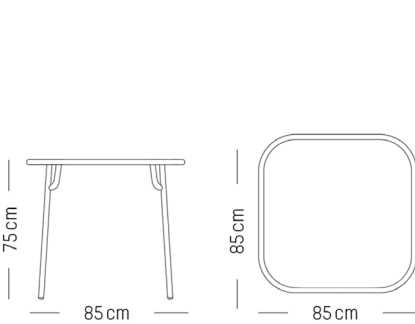

Ivory

Coral

Saffron

Square table

L: 85 cm | 33.5 inch
W: 85 cm | 33.5 inch
H: 75 cm | 29.5 inch
Weight: 12 kg | 26.5 lb

PACKAGING :

packaging tabletop
L: 86 cm | 33.9 inch
W: 86 cm | 33.9 inch
H: 5 cm | 2 inch
Weight: 10 kg | 22 lb