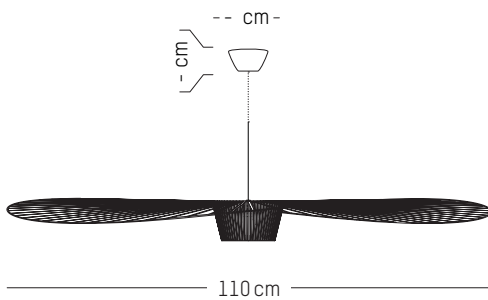

Small

-

Ø: 110 cm | *inch*

Weight: kg | *lb*

Cable length: 250 cm | *99 inch or*

on demand: 1000 cm | *394 inch*

PACKAGING :

Type: Carton box

L: 72,5 cm | *28.5 inch*

W: 72,5 cm | *28.5 inch*

H: 21 cm | *8 inch*

Weight: 2,28 | *5 lb*