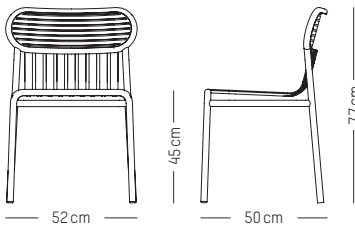

Chair

L: 52 cm | 20.5 inch
W: 50 cm | 19.7 inch
H: 77 cm | 30.3 inch
H1: 45 cm | 17.7 inch
Weight: 3 kg | 6.6 lb

PACKAGING (X2):

L: 60 cm | 23.6 inch
W: 53 cm | 20.9 inch
H: 98 cm | 38.6 inch
Weight: 8 kg | 17.7 lb

Stackable

Bridge

L: 57 cm | 22.4 inch
W: 50 cm | 19.7 inch
H: 77 cm | 30.3 inch
H1: 45 cm | 17.7 inch
Weight: 4 kg | 8.8 lb

PACKAGING (X2) :

L: 60 cm | 23.6 inch
W: 53 cm | 20.9 inch
H: 98 cm | 38.6 inch
Weight: 11,5 kg | 25.4 lb

Stackable

Armchair

L: 66 cm | 26 inch
L: 62 cm | 24.4 inch
H: 77 cm | 30.3 inch (back)
H: 40 cm | 15.7 inch (seat)
H: 62 cm | 24.4 inch (armrests)
Weight: 5kg | 11 lb

PACKAGING (X2) :

L: 70 cm | 27.6 inch
W: 70 cm | 27.6 inch
H: 83 cm | 32.7 inch
Weight : 15 kg | 33 lb

Stackable