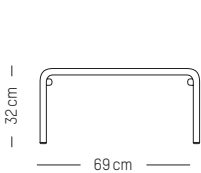

Coffee table

-

W: 60 cm | 23.6 inch
L: 69 cm | 27.2 inch
H: 32 cm | 12.6 inch
Weight: 4 kg | 8.8 lb

PACKAGING :

L: 72 cm | 28.3 inch
W: 72 cm | 28.3 inch
H: 35 cm | 13.8 inch
Weight : 5 kg | 11 lb

Long coffee table

-

W: 127 cm | 50 inch
L : 51 cm | 20 inch
H: 41 cm | 16.1 inch
Weight: 5 kg | 11 lb

PACKAGING :

L: 130 cm | 51.2 inch
W: 58 cm | 22.8 inch
H: 45 cm | 17.7 inch
Weight: 6 kg | 13.6 lb