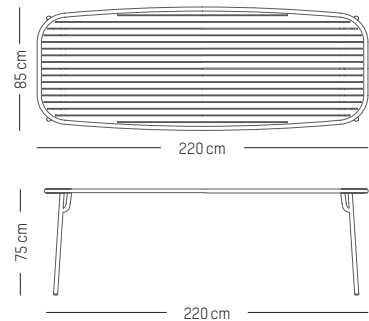

Rectangular table large

W: 85 cm | 33.5 inch
L: 220 cm | 86.6 inch
H: 75 cm | 29.5 inch
Weight: 27 kg | 59.5 lb

PACKAGING :

packaging table top
L: 222 cm | 87.4 inch
W: 88 cm | 34.6 inch
H: 5 cm | 2 inch
Weight: 27 kg | 59.5 lb

packaging legs (x2)
L: 19 cm | 7.5 inch
W: 19 cm | 7.5 inch
H: 80 cm | 31.5 inch
Weight: 4 kg | 8.9 lb

Assembly