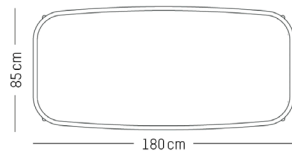

Square table

L: 85 cm | 33.5 inch
W: 85 cm | 33.5 inch
H: 75 cm | 29.5 inch
Weight: 12 kg | 26.5 lb

PACKAGING :

packaging tabletop
L: 86 cm | 33.9 inch
W: 86 cm | 33.9 inch
H: 5 cm | 2 inch
Weight: 10 kg | 22 lb

packaging legs (x2)
L: 19 cm | 7.5 inch
W: 19 cm | 7.5 inch
H: 80 cm | 31.5 inch
Weight: 4 kg | 8.9 lb

Assembly

Rectangular table medium

W: 85 cm | 33.5 inch
L: 180 cm | 70.9 inch
H: 75 cm | 29.5 inch
Weight: 22,3 kg | 49.2 lb

PACKAGING :

packaging table top
L: 182 cm | 71.7 inch
W: 88 cm | 34.6 inch
H: 5 cm | 2 inch
Weight: 22 kg | 48.5 lb

packaging legs (x2)
L: 19 cm | 7.5 inch
W: 19 cm | 7.5 inch
H: 80 cm | 31.5 inch
Weight: 4 kg | 8.9 lb

Assembly

Rectangular table large

W: 85 cm | 33.5 inch
L: 220 cm | 87.4 inch
H: 75 cm | 29.5 inch
Weight: 27 kg | 59.5 lb

PACKAGING :

packaging table top
L: 222 cm | 87.4 inch
W: 88 cm | 34.6 inch
H: 5 cm | 2 inch
Weight: 27 kg | 59.5 lb

packaging legs (x2)
L: 19 cm | 7.5 inch
W: 19 cm | 7.5 inch
H: 80 cm | 31.5 inch
Weight: 4 kg | 8.9 lb

Assembly