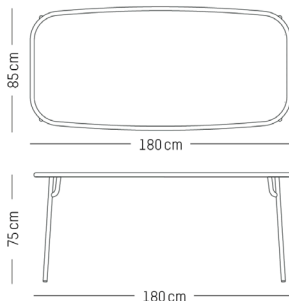

Rectangular table medium

W: 85 cm | 33.5 inch
L: 180 cm | 70.9 inch
H: 75 cm | 29.5 inch
Weight: 22,3 kg | 49.2 lb

PACKAGING :

packaging table top
L: 182 cm | 71.7 inch
W: 88 cm | 34.6 inch
H: 5 cm | 2 inch
Weight: 22 kg | 48.5 lb

packaging legs (x2)
L: 19 cm | 7.5 inch
W: 19 cm | 7.5 inch
H: 80 cm | 31.5 inch
Weight: 4 kg | 8.9 lb

Assembly