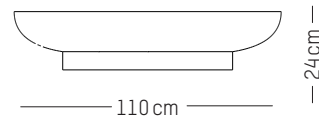

Extra large

-

D: 110 cm | 43.3 inch
H: 24 cm | 9.4 inch
Weight: 45 kg | 99.2 lb

PACKAGING :

Type: Carton box
L: 118 cm | 46.5 inch
W: 118 cm | 46.5 inch
H: 28 cm | 11.2 inch
Weight: 53 kg | 20.9 lb