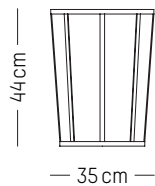

Gold

White

Burgundy

Blue

Stool

-

Ø: 35 cm | 14 inch
H: 44 cm | 17.3 inch
Weight: 4 kg | 8.8 lb

PACKAGING :