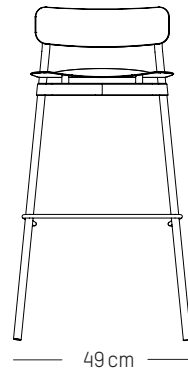

FROMME

TOM CHUNG

2021

High Stool

-

MATERIALS

Aluminium, matte grained Anti UV powder coating for outdoor use

COLORS

Black, Brown-red, Mint-green, Blue, Coral, White

ORIGIN

China

TECHNICAL SPECIFICATIONS

Compliant with EN 581-1 ; EN581-2 for Contract use

51 cm

92 cm

51 cm

49 cm

81 cm

49 cm

High stool

-

L: 51cm | 20 inch

D: 51 cm | 20 inch

H: 92 cm | 36 inch

H (seat): 75 cm | 29.5 inch

Weight: 4,5 kg | 9.9 lb

PACKAGING :

L: 53 cm | 20.87 inch

W: 53 cm | 20.87 inch

H: 93 cm | 36. inch

Weight: 6,5 kg | 14.3 lb

High stool

-

L: 49cm | 19.3 inch

D: 49 cm | 19.3 inch

H: 81 cm | 31.9 inch

H (seat): 65 cm | 25.6 inch

Weight: 4,1 kg | 9.1 lb

PACKAGING :

L: 53 cm | 20.9 inch

W: 53 cm | 20.9 inch

H: 83 cm | 32.7 inch

Weight : 4.1 kg | 9.1 lb