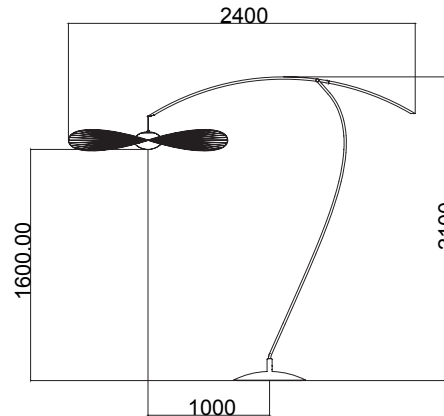

Low position

PACKAGING :

Carton box 1

L: 234 cm | 92.1 inch
W: 51,7 cm | 20.3 inch
H: 15,7 cm | 6.2 inch
Weight: 25 kg | 55.1 lb

Carton box 2

L: 72 cm | 28.3 inch
W: 72 cm | 28.3 inch
H: 22 cm | 8.6 inch
Weight: 2 kg | 4.4 lb

L (max): 240 cm | 95 inch
W: 167 cm | 65.7 inch
Ø: 110 cm | 43.3 inch
H (max): 230 cm | 91 inch
Weight: 20 kg | 44 lb