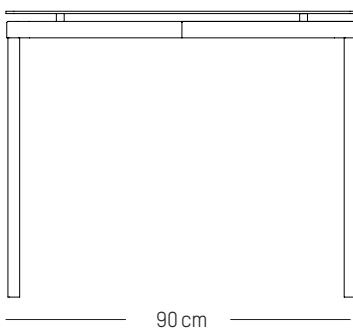

Rectangular table

-

L: 180cm | 70.9 inch

W: 90 cm | 35.4 inch

H: 73 cm | 29 inch

Weight: 37,5 kg | 82.7 lb

PACKAGING :

L: 200 cm | 78.7 inch

W: 92 cm | 36.2 inch

H: 8 cm | 3.2 inch

Weight: 44 kg | 97 lb