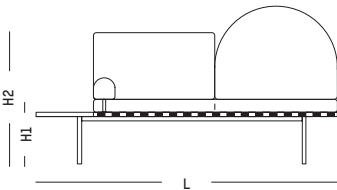

Europe

TECHNICAL SPECIFICATIONS

Removable cushions

63

Daybed

L: 187 cm | 73.6 inch
W: 71 cm | 28 inch
H: 92 cm | 36.2 inch
H1: 45 cm | 17.7 inch
Weight: 45 kg | 92.2 lb

PACKAGING :

Type: Wood box
L: 170 cm | 66.9 inch
W: 90 cm | 35.4 inch
H: 100 cm | 39.4 inch
Weight: 90 kg | 198 lb