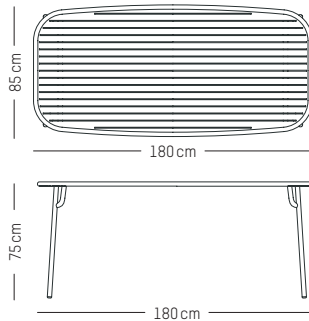

Rectangular table medium

W: 85 cm | 33.5 inch
L: 180 cm | 70.9 inch
H: 75 cm | 29.5 inch
Weight: 22,3 kg | 49.2 lb

PACKAGING :

packaging table top
L: 182 cm | 71.7 inch
W: 88 cm | 34.6 inch
H: 5 cm | 2 inch
Weight: 22 kg | 48.5 lb

packaging legs (x2)
L: 19 cm | 7.5 inch
W: 19 cm | 7.5 inch
H: 80 cm | 31.5 inch
Weight: 4 kg | 8.9 lb

Assembly