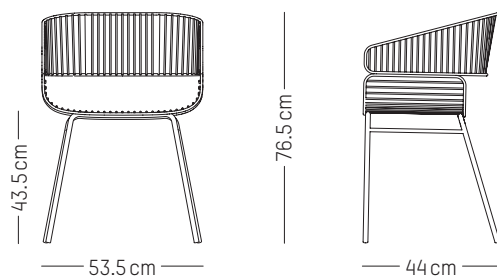

Europe

L: 53,5 cm | 21 inch
D: 44 cm | 17.3 inch
H: 76,5 cm | 30.1 inch
H (seat): 43,5 cm | 17.1 inch
Weight: 8 kg | 17.6 lb

PACKAGING :

L: 80 cm | 31.5 inch
W: 60 cm | 23.6 inch
H: 52 cm | 20.5 inch
Weight: 9,8 kg | 21.6 lb