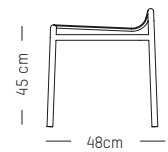

TECHNICAL SPECIFICATIONS

Compliant with EN 581-1 ; EN581 -2 for Contract Use

Bench

-

L: 121 cm | 47.7 inch
W: 49 cm | 19.3 inch
H: 77 cm | 30.3 inch (back)
H: 40 cm | 15.7 inch (seat)
Weight: 11 kg | 24.2 lb

PACKAGING :

L: 130 cm | 51.2 inch
W: 55 cm | 21.6 inch
H: 83 cm | 32.7 inch
Weight: 14 kg | 30.9 lb

Stackable

Bench without back

-

L: 156 cm | 61.4 inch
W: 50 cm | 19.7 inch
H: 45 cm | 15.8 inch (seat)
Weight: 8 kg | 17.6 lb

PACKAGING :

L: 160 cm | 63 inch
W: 55 cm | 21.6 inch
H: 83 cm | 32.7 inch
Weight: 11 kg | 24.3 lb

Stackable