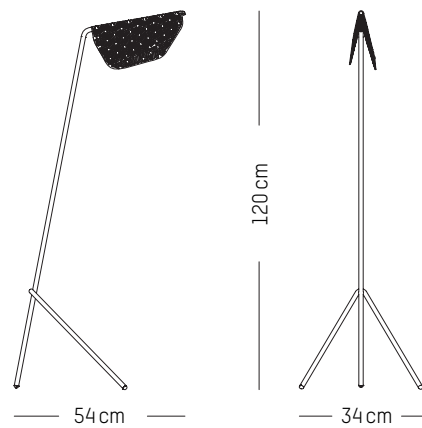

H: 44,5 cm | 17.5 inch

Cable length: 200 cm | 79 inch

Weight: 1,3 kg | 2.9 lb

PACKAGING :

Type: Carton box

L: 46 cm | 18.1 inch

W: 45 cm | 17.7 inch

H: 23 cm | 9.1 inch

Weight: 2,7 kg | 6 lb

Floor lamp

-

L: 54 cm | 21.3 inch

W : 34 cm | 13.4 inch

H : 120 cm | 47.3 inch

Cable length : 200 cm | 79 inch

Weight: 2 kg | 4.4 lb