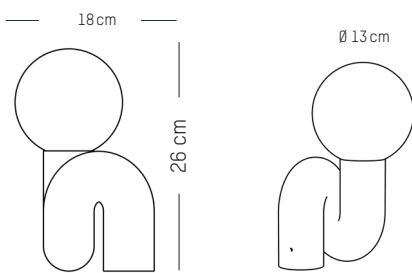

Vermillion

Cherry

Vanilla

Blue

Small

-

L: 18 cm | 6.9 inch
H: 26 cm | 10.2 inch
Weight: 1,6 kg | 4.9 lb

PACKAGING :

L: 22 cm | 8,66 inch
W: 20 cm | 7,87 inch
H: 32cm | 12,80 inch
Weight: 2 kg | 4.41 lb

Large

-

L: 34 cm | 13.4 inch
H: 51 cm | 20.1 inch
Weight: 6,6 kg | 14.6 lb

PACKAGING :

L: 40cm | 14,17 inch
W: 34 cm | 14,17 inch
H: 54cm | 21,26 inch
Weight: 8 kg | 17,44 lb

Small

-

ØTOP: 17 cm | 6.7 inch

ØBOTTOM: 7 cm | 2.8 inch

H: 26 cm | 10.1 inch

Weight: 1,3 kg | 2.9 lb

PACKAGING :

L: 18 cm | 7.1 inch