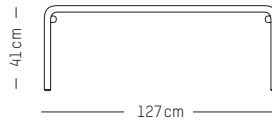

Coffee table

-

W: 60 cm | 23.6 inch
L: 69 cm | 27.2 inch
H: 32 cm | 12.6 inch
Weight: 4 kg | 8.8 lb

PACKAGING :

L: 72 cm | 28.3 inch
W: 72 cm | 28.3 inch
H: 35 cm | 13.8 inch
Weight : 5 kg | 11 lb

Long coffee table

-

W: 127 cm | 50 inch
L : 51 cm | 20 inch
H: 41 cm | 16.1 inch
Weight: 5 kg | 11 lb

PACKAGING :

L: 130 cm | 51.2 inch
W: 58 cm | 22.8 inch
H: 45 cm | 17.7 inch
Weight: 6 kg | 13.6 lb