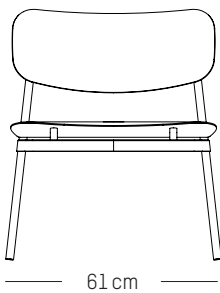

71 cm

40 cm

Lounge armchair

-

L: 61cm | 24 inch

D: 58 cm | 23 inch

H: 71 cm | 28 inch

H (seat): 40 cm | 16 inch