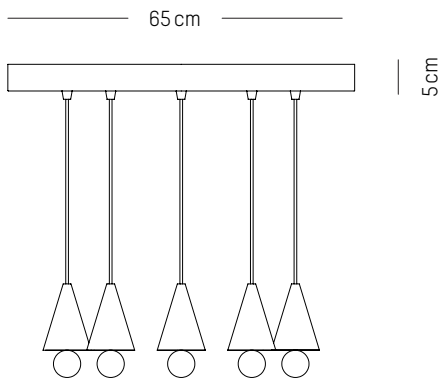

Round canopy

Ø: 65 cm | 25.6 inch
H: 5 cm | 2 inch
Weight: 5,9 kg | 13 lb

PACKAGING :

Type: Carton box
L: 67 cm | 26.5 inch
W: 66 cm | 26 inch
H: 27 cm | 10.06 inch
Weight: 8 kg | 17.7 lb

Round canopy configuration

MATERIALS

Steel, matt grained powder coating; Aluminium, matt grained powder coating; mirror finish steel; disseminating fire resistant plexiglass; Fabric cable, white or black, 33m /118.1 inch; steel ceiling cup white or black ; Integrated LED
5 outputs for Cherry pendant light
Mounting bracket system
Plastic caps to hide non used outputs

COLORS

White

ORIGIN

France

1 POSSIBLE CONFIGURATIONS :
5 PCS XS CHERRY PENDANT

TECHNICAL SPECIFICATIONS

5X

LED
24V~7.8 W

LED input:
1040 lumens

1 P
2 0

Integrated LED

EUROPE

UK

CE

CE

Power

220-240V, 50-60Hz

Power

220-240V, 50-60Hz