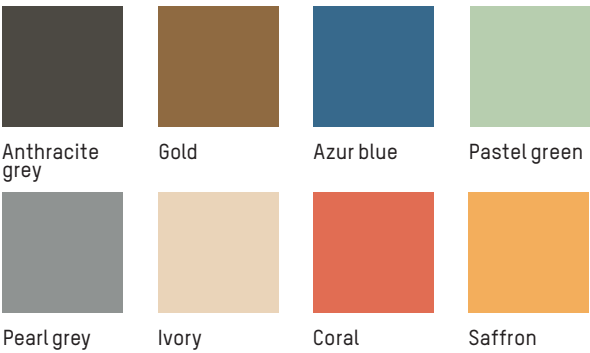

WEEK - END

STUDIO BRICHET ZIEGLER

2019

FOR CONTRACT PROJECT WITH MINIMUM QUANTITY

Bistro tables

-

MATERIALS

Aluminium, matte grained Anti UV powder coating for outdoor use

COLOURS

Anthracite grey, Gold, Azur blue, Pastel green, Pearl grey, Ivory, Coral, Saffron

ORIGIN

China