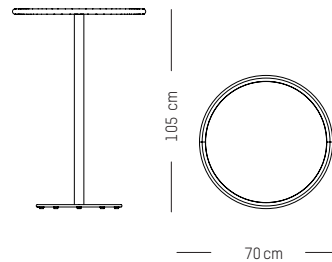

Assembly

High table round

Ø: 70 cm | 23.6 inch
L: 70 cm | 23.6 inch
H: 105 cm | 41.3 inch
Weight: 12 kg | 26.4 lb

PACKAGING :

L: 73 cm | 29 inch
W: 73 cm | 29 inch
H: 108 cm | 42.5 inch
Weight: 14 kg | 30.9 lb