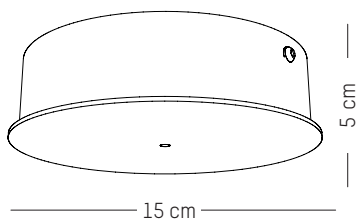

Pendant lamp canopy

-

Ø: 15 cm | 5.9 inch

H: 5 cm | 2 inch

Weight: 0,9 kg | 2 lb

PACKAGING :

L: 15 cm | 5.9 inch

W: 15 cm | 5.9 inch

H: 16 cm | 6.3 inch

Weight: 1,1 kg | 2.43 lb