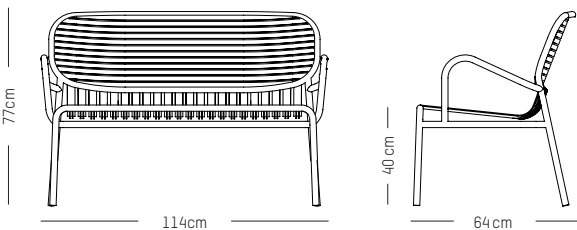

Compliant with EN 581-1 ; EN581 -2 for Contract Use

2 seater sofa

-

L: 113,5 cm | 44.5 inch

W: 64 cm | 24.2 inch

H: 78.5 cm | 31 inch (back)

H: 40 cm | 15.7 inch (seat)

Weight: 9 kg | 19.8 lb