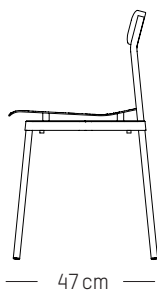

47 cm

78 cm

Chair

-

L: 45 cm | 18.5 inch

D: 47 cm | 18.5 inch

H: 78 cm | 30.7 inch

H (seat): 45 cm | 18.5 inch

Weight: 3,3 kg | 7.3 lb

PACKAGING (X2) :

L: 49 cm | 19.3 inch

W: 49 cm | 19.3 inch

H: 79 cm | 31.1 inch

Weight: 9,6 kg | 21.2 lb