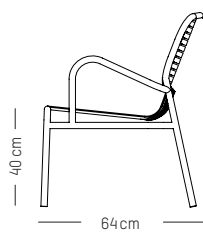

2 seater sofa

-

L: 113,5 cm | 44.5 inch

W: 64 cm | 24.2 inch

H: 78.5 cm | 31 inch (back)

H: 40 cm | 15.7 inch (seat)

Weight: 9 kg | 19.8 lb

PACKAGING :

L: 70 cm | 27.6 inch

W: 120 cm | 47.2 inch

H: 83 cm | 32.7 inch

Weight: 12 kg | 26.5 lb

Stackable

Sofa

-

MATERIALS

Aluminium, matte grained Anti UV powder coating for outdoor use

COLORS

Black, White, Blue, Burgundy, Blush, Terracotta, Jade green, Glass green, Yellow

ORIGIN

China

TECHNICAL SPECIFICATIONS

Compliant with EN 581-1 ; EN581 -2 for Contract Use