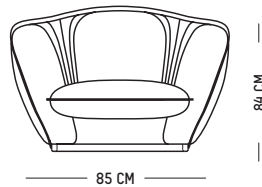

Sofa

-

L: 165 cm | 65 inch

W: 75 cm | 30 inch

H: 84 cm | 33 inch

Weight: 59 kg | 130 lb

PACKAGING :

Type: Wooden crate

L: 172 cm | 68 inch

W: 85 cm | 33 inch

H: 102 cm | 40 inch

Weight: 90kg | 198 lb

Armchair

-

L: 85 cm | 33 inch

W: 75 cm | 30 inch

H: 84 cm | 33 inch

H1: 40 cm | 15.7 inch

Weight: 39 kg | 86 lb

PACKAGING :

Type: Wood box

L: 92 cm | 36 inch

W: 85 cm | 33 inch

H: 102 cm | 40 inch

Weight: 60 kg | 132 lb