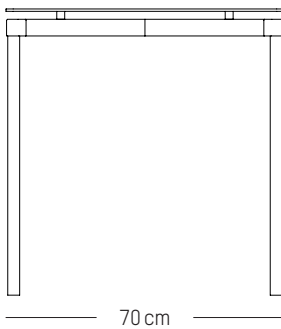

Square table

-

L: 70cm | 28 inch

D: 70 cm | 28 inch

H: 73 cm | 29 inch

Weight: 14,5 kg | 32 lb

PACKAGING :

L: 90 cm | 35.4 inch

W: 72 cm | 28.4 inch

H: 8 cm | 3.2 inch

Weight: 18 kg | 39.7 lb