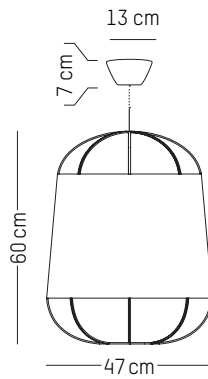

Weight: 2,7 kg | 6 lb

Floor lamp

-

L: 54 cm | 21.3 inch

W : 34 cm | 13.4 inch

H : 120 cm | 47.3 inch

Cable length : 200 cm | 79 inch

Weight: 2 kg | 4.4 lb

Power

220-240 V 50-60 HZ

Power

110-120 V 60 HZ

Small

Ø: 22 cm | 8.7 inch
H: 42 cm | 16.5 inch
Weight: 0,4 kg | 0.9 lb
Cable length: 250 cm | 99 inch or
on demand: 1000 cm | 394 inch

PACKAGING :

Type: Carton box
L: 27,5 cm | 10.8 inch
W: 27,5 cm | 10.8 inch
H: 48,5 cm | 19.1 inch
Weight: 1,3 kg | 2.9 lb

Medium

Ø: 47 cm | 18.5 inch
H: 60 cm | 23.6 inch
Weight: 0,8 kg | 1.8 lb
Cable length: 250 cm | 99 inch or
on demand: 1000 cm | 394 inch

PACKAGING :

Type: Carton box
L: 52,5 cm | 20.7 inch
W: 52,5 cm | 20.7 inch
H: 66,5 cm | 26.2 inch
Weight: 3,5 kg | 7.7 lb

Power

220-240 V 50-60 HZ

Ø: 30 cm | 11.8 inch
W: 26,5 cm | 10.4 inch
H: 26,5 cm | 10.4 inch
Cable length : 180 cm | 70.8 inch
Weight: 2 kg | 4.4 lb

PACKAGING :

W: 37 cm | 14.6 inch
H: 37,5 cm | 14.8 inch
Weight: 2,7 kg | 6 lb