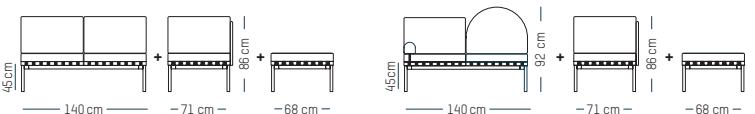

EXAMPLES OF MODULAR ASSEMBLY : GRID modules allow to create multiple configurations to equip entire lounge spaces.

(right or left)

(right or left)