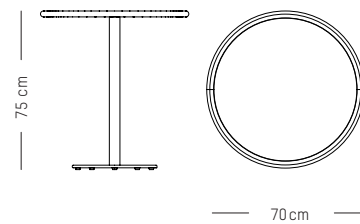

Round bistro table

-

Ø: 70 cm | 23.6 inch
L: 70 cm | 23.6 inch
H: 75 cm | 29.5 inch
Weight: 10 kg | 22 lb

PACKAGING :

L: 73 cm | 29 inch
W: 73 cm | 29 inch
H: 78 cm | 30.7 inch
Weight: 12 kg | 26.5 lb

Assembly