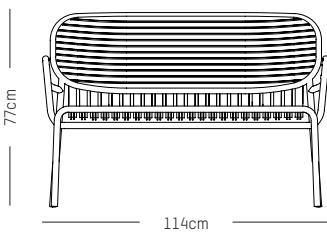

2 seater sofa

-

L: 113,5 cm | 44.5 inch

W: 64 cm | 24.2 inch

H: 78.5 cm | 31 inch (back)

H: 40 cm | 15.7 inch (seat)

Weight: 9 kg | 19.8 lb

PACKAGING :

L: 70 cm | 27.6 inch

W: 120 cm | 47.2 inch

H: 83 cm | 32.7 inch

Weight: 12 kg | 26.5 lb

Stackable

Sofa

-

MATERIALS

Aluminium, matte grained Anti UV powder coating for outdoor use

COLORS

Black, White, Blue, Burgundy, Blush, Terracotta, Jade green, Glass green, Yellow

ORIGIN

China

TECHNICAL SPECIFICATIONS

Compliant with EN 581-1 ; EN581 -2 for Contract Use