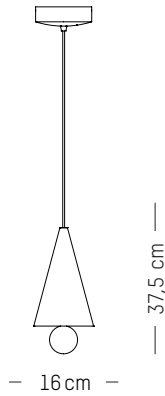

Small

-

ØTOP: 17 cm | 6.7 inch

ØBOTTOM: 7 cm | 2.8 inch

H: 26 cm | 10.1 inch

Weight: 1,3 kg | 2.9 lb

PACKAGING :

L: 18 cm | 7.1 inch

W: 18 cm | 7.1 inch

H: 29cm | 11.4 inch

Weight: 2 kg | 4.4 lb

Portable lamp

-

MATERIALS

Aluminium, PC, ABS and polyester.

COLORS

D: 9,3 cm | 3.6 inch
H: 17 cm | 6.7 inch
Ø (sphere): 5,1 cm | 0.2 inch
Canopy: Ø 15cm | 5.9 inch
Weight: 0,9 kg | 2 lb

PACKAGING :

Type: Carton box
L: 19,6 cm | 8 inch
W: 19,6 cm | 8 inch
H: 24,4 cm | 9.7 inch
Weight: 1,4 kg | 3 lb

S

D: 16 cm | 6.3 inch
H: 37,5 cm | 15 inch
Ø (sphere): 7,6 cm | 0.3 inch
Canopy: Ø 15cm | 5.9 inch
Weight: 1,2 kg | 2.7 lb

PACKAGING :

Type: Carton box
L: 22,5 cm | 9 inch
W: 22 cm | 8.6 inch
H: 50 cm | 17 inch
Weight: 1,8 kg | 4 lb