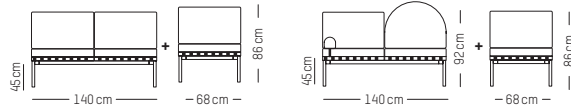

**2 seater sofa without armrest
+ armchair with 1 armrest**

(right or left)