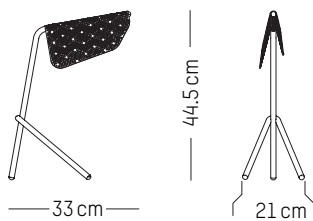

LED input:
312 lumens

US

Power

110-120 V 60 HZ

Table lamp

-

L: 33 cm | 13 inch

W: 21 cm | 8.3 inch

Weight: 2,7 kg | 6 lb

Floor lamp

-

L: 54 cm | 21.3 inch

W : 34 cm | 13.4 inch

H : 120 cm | 47.3 inch

Cable length : 200 cm | 79 inch

Weight: 2 kg | 4.4 lb