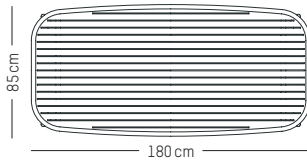

Yellow

Dune

Square table

L: 85 cm | 33.5 inch
W: 85 cm | 33.5 inch
H: 75 cm | 29.5 inch
Weight: 12 kg | 26.5 lb

PACKAGING :

packaging tabletop
L: 86 cm | 33.9 inch
W: 86 cm | 33.9 inch
H: 5 cm | 2 inch
Weight: 10 kg | 22 lb