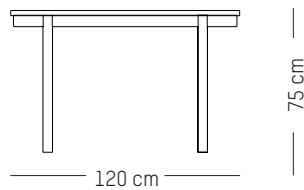

Round

-

Ø: 120 cm | 47.2 inch
H: 75 cm | 29.5 inch
Weight: 32 kg | 70.5 lb

PACKAGING :

L: 150 cm | 59 inch
L: 150 cm | 59 inch
H: 15 cm | 6 inch
Weight: 55 kg | 121.3 lb

Assembly

Extendable oval

-

L: 200/300 cm - 2 extensions of 50cm
28.5 inch - 2 extensions of 19.6 inch
W: 100 cm | 39.3 inch
H: 75 cm | 29.5 inch
Weight: 60kg | 132.2 lb

PACKAGING :

Type : Wood box
L: 215 cm | 85 inch
W: 110 cm | 43.3 inch
H: 15 cm | 6 inch
Weight: 95 kg | 209.5 lb

Assembly