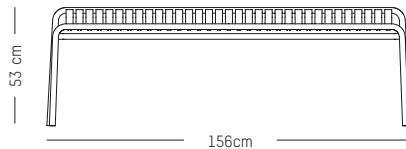

Bench

-

L: 121 cm | 47.7 inch
W: 49 cm | 19.3 inch
H: 77 cm | 30.3 inch (back)
H: 40 cm | 15.7 inch (seat)
Weight: 11 kg | 24.2 lb

PACKAGING :

L: 130 cm | 51.2 inch
W: 55 cm | 21.6 inch
H: 83 cm | 32.7 inch
Weight: 14 kg | 30.9 lb

Stackable

Bench without back

-

L: 156 cm | 61.4inch
W: 50 cm | 19.7 inch
H: 45 cm | 15.8 inch (seat)
Weight: 8 kg | 17.6 lb

PACKAGING :

L: 160 cm | 63 inch
W: 55 cm | 21.6 inch
H: 83 cm | 32.7 inch
Weight: 11 kg | 24.3 lb

Stackable