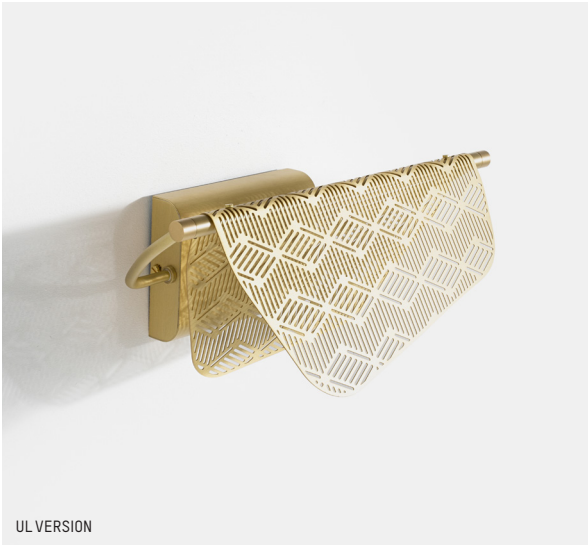

MEDITERRANEA

NOÉ DUCHAUFOUR-LAWRANCE

2016

Wall lamp

-

MATERIALS

Brushed or painted brass
Lighting system: integrated LED

COLORS

Brushed brass, White, Black

ORIGIN

France

TECHNICAL SPECIFICATIONS

LED input:
324 lumens

US

Power

110-120 V 60 HZ

L: 34 cm | 13.4 inch
D: 20 cm | 7.9 inch
H: 15 cm | 5.9 inch
Weight: 1 kg | 2.2 lb

PACKAGING :

Type: Carton box
L: 42 cm | 16.5 inch
W: 32 cm | 12.6 inch
H: 24 cm | 9.5 inch
Weight: 2,1 kg | 4.6 lb