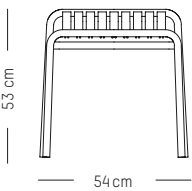

Stool

L: 53,3 cm | 21 inch
W: 58 cm | 22.8 inch
H: 53 cm | 20.9 inch
H (seat): 45 cm | 18 inch
Weight: 3 kg | 6.6 lb

PACKAGING :

L: 57 cm | 22.4 inch
W: 61 cm | 24 inch
H: 56 cm | 22 inch
Weight: 5 kg | 11 lb