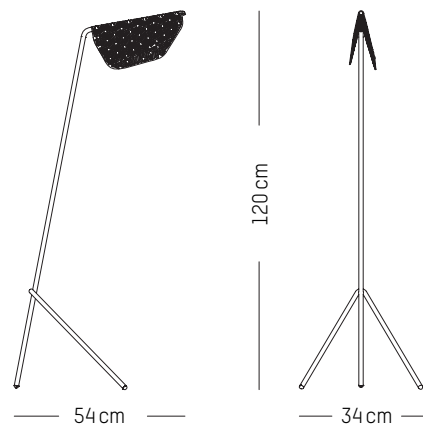

220-240 V 50-60HZ

Power

220-240 V 50-60 HZ

Table lamp

L: 33 cm | 13 inch
W: 21 cm | 8.3 inch
H: 44,5 cm | 17.5 inch
Cable length: 200 cm | 79 inch
Weight: 1,3 kg | 2.9 lb

PACKAGING :

Type: Carton box
L: 46 cm | 18.1 inch
W: 45 cm | 17.7 inch
H: 23 cm | 9.1 inch
Weight: 2,7 kg | 6 lb

Floor lamp

L: 54 cm | 21.3 inch
W : 34 cm | 13.4 inch
H : 120 cm | 47.3 inch
Cable length : 200 cm | 79 inch
Weight: 2 kg | 4.4 lb

PACKAGING :

Type: Carton box
L: 133 cm | 54.4 inch
W: 54 cm | 21.3 inch
H: 25 cm | 9.8 inch
Weight: 6,6 kg | 14.6 lb