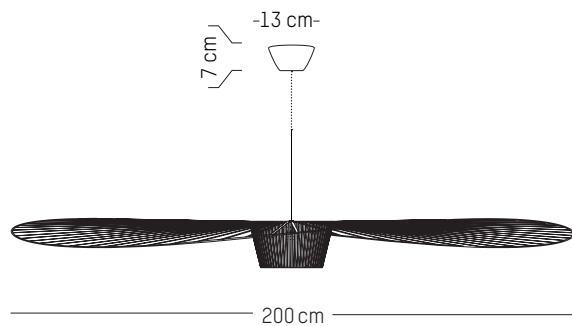

Ø: 200 cm | 79 inch
Weight: 0,5 kg | 1 lb
Cable length: 250 cm | 99 inch or
on demand: 1000 cm | 394 inch

PACKAGING :

Type: Carton box
L: 72,5 cm | 28.5 inch
W: 72,5 cm | 28.5 inch
H: 21 cm | 8 inch
Weight: 2,28 | 5 lb