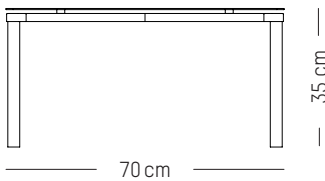

H: 73 cm | 29 inch

Weight: 37,5 kg | 82.7 lb

PACKAGING :

L: 200 cm | 78.7 inch

W: 92 cm | 36.2 inch

H: 8 cm | 3.2 inch

Weight: 44 kg | 97 lb

FROMME

Coffee table

-

L: 70cm | 28 inch

W: 70 cm | 28 inch

H: 35 cm | 13.8 inch

Weight: 12 kg | 26.5 lb

PACKAGING :

L: 88 cm | 34.7 inch