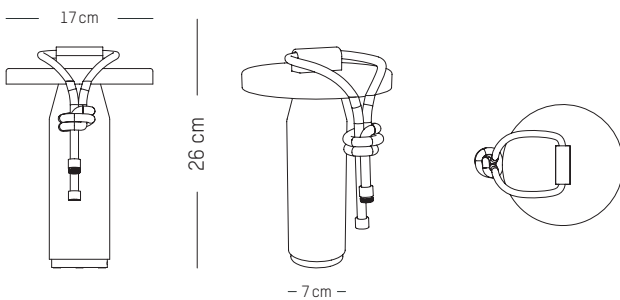

Small

-

ØTOP: 17 cm | 6.7 inch

ØBOTTOM: 7 cm | 2.8 inch

H: 26 cm | 10.1 inch

Weight: 1,3 kg | 2.9 lb

PACKAGING :

L: 18 cm | 7.1 inch