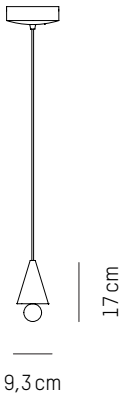

XS

D: 9,3 cm | 3.6 inch
H: 17 cm | 6.7 inch
Ø (sphere): 5,1 cm | 0.2 inch
Canopy: Ø 15cm | 5.9 inch
Weight: 0,9 kg | 2 lb

PACKAGING :

Type: Carton box
L: 19,6 cm | 8 inch
W: 19,6 cm | 8 inch
H: 24,4 cm | 9.7 inch
Weight: 1,4 kg | 3 lb