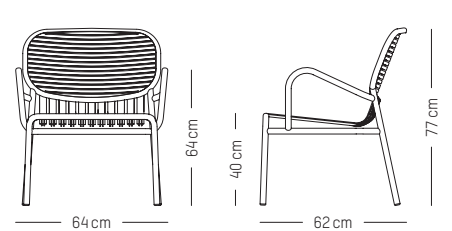

Armchair

L: 66 cm | 26 inch
L: 62 cm | 24.4 inch
H: 77 cm | 30.3 inch (back)
H: 40 cm | 15.7 inch (seat)
H: 62 cm | 24.4 inch (armrests)
Weight: 5kg | 11 lb

PACKAGING (X2) :

L: 70 cm | 27.6 inch
W: 70 cm | 27.6 inch
H: 83 cm | 32.7 inch
Weight : 15 kg | 33 lb

Stackable