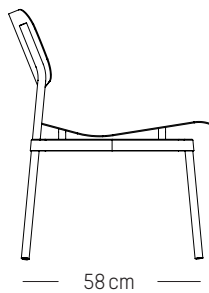

71 cm

40 cm

Lounge armchair

-

L: 61cm | 24 inch

D: 58 cm | 23 inch

H: 71 cm | 28 inch

H (seat): 40 cm | 16 inch