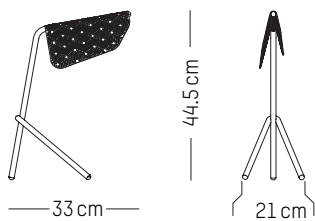

220-240 V 50-60HZ

Power

220-240 V 50-60 HZ

Table lamp

L: 33 cm | 13 inch
W: 21 cm | 8.3 inch
H: 44,5 cm | 17.5 inch
Cable length: 200 cm | 79 inch
Weight: 1,3 kg | 2.9 lb

PACKAGING :

Type: Carton box
L: 46 cm | 18.1 inch
W: 45 cm | 17.7 inch
H: 23 cm | 9.1 inch
Weight: 2,7 kg | 6 lb

Floor lamp

L: 54 cm | 21.3 inch
W : 34 cm | 13.4 inch
H : 120 cm | 47.3 inch
Cable length : 200 cm | 79 inch
Weight: 2 kg | 4.4 lb

PACKAGING :

Type: Carton box
L: 133 cm | 54.4 inch
W: 54 cm | 21.3 inch
H: 25 cm | 9.8 inch
Weight: 6,6 kg | 14.6 lb