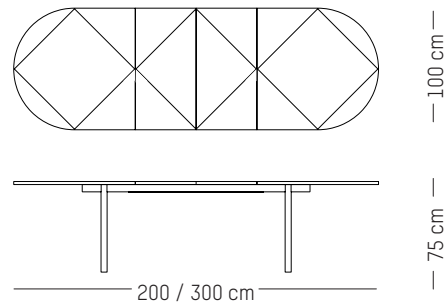

Round

-

Ø: 120 cm | 47.2 inch
H: 75 cm | 29.5 inch
Weight: 32 kg | 70.5 lb

PACKAGING :

L: 150 cm | 59 inch
L: 150 cm | 59 inch
H: 15 cm | 6 inch
Weight: 55 kg | 121.3 lb

Assembly

Extendable oval

-

L: 200/300 cm - 2 extensions of 50cm
28.5 inch - 2 extensions of 19.6 inch
W: 100 cm | 39.3 inch
H: 75 cm | 29.5 inch
Weight: 60kg | 132.2 lb

PACKAGING :

Type : Wood box
L: 215 cm | 85 inch
W: 110 cm | 43.3 inch
H: 15 cm | 6 inch
Weight: 95 kg | 209.5 lb

Assembly