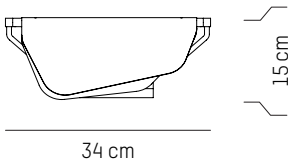

TECHNICAL SPECIFICATIONS

LED input:
324 lumens

US

Power

110-120 V 60 HZ

L: 34 cm | 13.4 inch
D: 20 cm | 7.9 inch
H: 15 cm | 5.9 inch
Weight: 1 kg | 2.2 lb

PACKAGING :

Type: Carton box
L: 42 cm | 16.5 inch
W: 32 cm | 12.6 inch
H: 24 cm | 9.5 inch
Weight: 2,1 kg | 4.6 lb