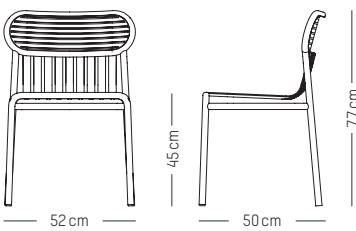

Chair

L: 52 cm | 20.5 inch
W: 50 cm | 19.7 inch
H: 77 cm | 30.3 inch
H1: 45 cm | 17.7 inch
Weight: 3 kg | 6.6 lb

PACKAGING (X2):

L: 60 cm | 23.6 inch
W: 53 cm | 20.9 inch
H: 98 cm | 38.6 inch
Weight: 8 kg | 17.7 lb