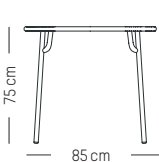

Yellow

Dune

Square table

L: 85 cm | 33.5 inch
W: 85 cm | 33.5 inch
H: 75 cm | 29.5 inch
Weight: 12 kg | 26.5 lb

PACKAGING :

packaging tabletop
L: 86 cm | 33.9 inch
W: 86 cm | 33.9 inch
H: 5 cm | 2 inch
Weight: 10 kg | 22 lb