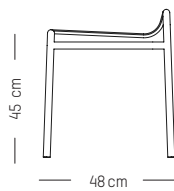

Stool

L: 53,3 cm | 21 inch
W: 58 cm | 22.8 inch
H: 53 cm | 20.9 inch
H (seat): 45 cm | 18 inch
Weight: 3 kg | 6.6 lb

PACKAGING :

L: 57 cm | 22.4 inch
W: 61 cm | 24 inch
H: 56 cm | 22 inch
Weight: 5 kg | 11 lb