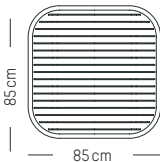

Yellow

Dune

Square table

L: 85 cm | 33.5 inch
W: 85 cm | 33.5 inch
H: 75 cm | 29.5 inch
Weight: 12 kg | 26.5 lb

PACKAGING :

packaging tabletop
L: 86 cm | 33.9 inch
W: 86 cm | 33.9 inch
H: 5 cm | 2 inch
Weight: 10 kg | 22 lb