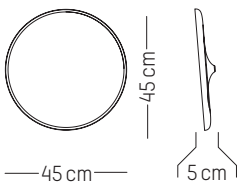

40

B

Mirror L

-

H: 176 cm | 69.29 inch

L: 67 cm | 26.38 inch

Weight: 18 kg | 39.68 lb

PACKAGING RETAIL

Black & Pink watercolor

Black & Blue watercolor

White & Green watercolor

S, M

XL

Small

Ø: 45 cm | 17.7 inch
D: 5 cm | 2 inch
Weight: 3.5 kg | 7.7 lb

PACKAGING :