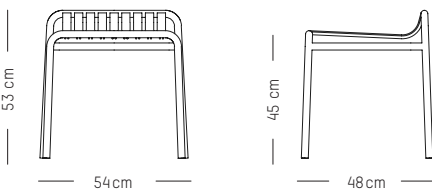

Stool

-

L: 53,3 cm | 21 inch
W: 58 cm | 22.8 inch
H: 53 cm | 20.9 inch
H (seat): 45 cm | 18 inch
Weight: 3 kg | 6.6 lb

PACKAGING :

L: 57 cm | 22.4 inch
W: 61 cm | 24 inch
H: 56 cm | 22 inch
Weight: 5 kg | 11 lb

Stackable

Bar stool

-

L: 49 cm | 19.3 inch
W: 55 cm | 19.3 inch
H: 104cm | 50.9 inch
H (seat): 80 cm | 32 inch
Weight: 5,6 kg | 12.3 lb

PACKAGING :

L: 53 cm | 20.9 inch
W: 58 cm | 22.8 inch
H: 110 cm | 43.3 inch
Weight: 8 kg | 17.7 lb