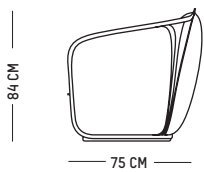

Sofa

-

L: 165 cm | 65 inch

W: 75 cm | 30 inch

H: 84 cm | 33 inch

Weight: 59 kg | 130 lb

PACKAGING :

Type: Wooden crate

L: 172 cm | 68 inch

W: 85 cm | 33 inch

H: 102 cm | 40 inch

Weight: 90kg | 198 lb

Armchair

-

L: 85 cm | 33 inch

W: 75 cm | 30 inch

H: 84 cm | 33 inch

H1: 40 cm | 15.7 inch

Weight: 39 kg | 86 lb

PACKAGING :

Type: Wood box

L: 92 cm | 36 inch

W: 85 cm | 33 inch

H: 102 cm | 40 inch

Weight: 60 kg | 132 lb