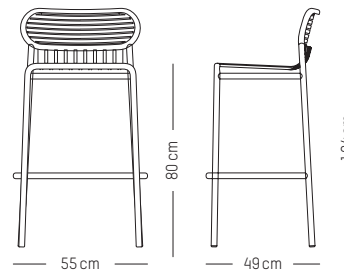

Bar stool

-

L: 49 cm | 19.3 inch
W: 55 cm | 19.3 inch
H: 104cm | 50.9 inch
H (seat): 80 cm | 32 inch
Weight: 5,6 kg | 12.3 lb

PACKAGING :

L: 53 cm | 20.9 inch
W: 58 cm | 22.8 inch
H: 110 cm | 43.3 inch
Weight: 8 kg | 17.7 lb