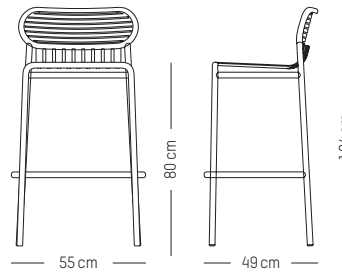

Stool

-

L: 53,3 cm | 21 inch
W: 58 cm | 22.8 inch
H: 53 cm | 20.9 inch
H (seat): 45 cm | 18 inch
Weight: 3 kg | 6.6 lb

PACKAGING :

L: 57 cm | 22.4 inch
W: 61 cm | 24 inch
H: 56 cm | 22 inch
Weight: 5 kg | 11 lb

Stackable

Bar stool

-

L: 49 cm | 19.3 inch
W: 55 cm | 19.3 inch
H: 104cm | 50.9 inch
H (seat): 80 cm | 32 inch
Weight: 5,6 kg | 12.3 lb

PACKAGING :

L: 53 cm | 20.9 inch
W: 58 cm | 22.8 inch
H: 110 cm | 43.3 inch
Weight: 8 kg | 17.7 lb