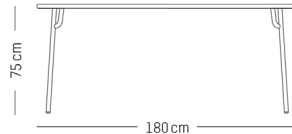

Square table

L: 85 cm | 33.5 inch
W: 85 cm | 33.5 inch
H: 75 cm | 29.5 inch
Weight: 12 kg | 26.5 lb

PACKAGING :

packaging tabletop
L: 86 cm | 33.9 inch
W: 86 cm | 33.9 inch
H: 5 cm | 2 inch
Weight: 10 kg | 22 lb

packaging legs (x2)
L: 19 cm | 7.5 inch
W: 19 cm | 7.5 inch
H: 80 cm | 31.5 inch
Weight: 4 kg | 8.9 lb

Assembly

Rectangular table medium

W: 85 cm | 33.5 inch
L: 180 cm | 70.9 inch
H: 75 cm | 29.5 inch
Weight: 22,3 kg | 49.2 lb

PACKAGING :

packaging table top
L: 182 cm | 71.7 inch
W: 88 cm | 34.6 inch
H: 5 cm | 2 inch
Weight: 22 kg | 48.5 lb

packaging legs (x2)
L: 19 cm | 7.5 inch
W: 19 cm | 7.5 inch
H: 80 cm | 31.5 inch
Weight: 4 kg | 8.9 lb

Assembly

Rectangular table large

W: 85 cm | 33.5 inch
L: 220 cm | 87.4 inch
H: 75 cm | 29.5 inch
Weight: 27 kg | 59.5 lb

PACKAGING :

packaging table top
L: 222 cm | 87.4 inch
W: 88 cm | 34.6 inch
H: 5 cm | 2 inch
Weight: 27 kg | 59.5 lb

packaging legs (x2)
L: 19 cm | 7.5 inch
W: 19 cm | 7.5 inch
H: 80 cm | 31.5 inch
Weight: 4 kg | 8.9 lb

Assembly