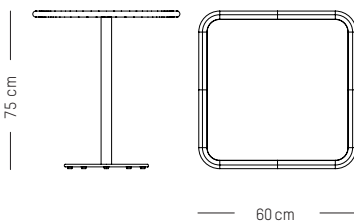

Square bistro table

-

L: 60 cm | 27.5 inch
W: 60 cm | 27.5 inch
H: 75 cm | 29.5 inch
Weight: 11 kg | 24.2 lb

PACKAGING :

L: 72 cm | 28.3 inch
W: 72 cm | 28.3 inch
H: 78 cm | 30.7 inch
Weight: 14 kg | 30.9 lb

Assembly