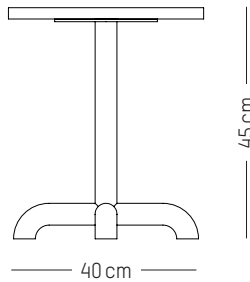

Ø: 40 cm | 15.7 inch
H: 45 cm | 17.7 inch
Weight: 5 kg | 11 lb

PACKAGING :

L: 42 cm | 16.5 inch
W: 42 cm | 16.5 inch
H: 47 cm | 18.5 inch
Weight: 7 kg | 15 lb