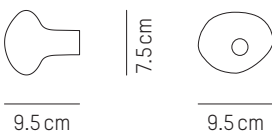

Small

-

L: 9,5 cm | 3.7 inch
W: 9,5 cm | 3.7 inch
H: 7,5 cm | 2.3 inch
Weight: 0,25 kg | 0.5 lb

PACKAGING :

L: 12 cm | 5 inch
W: 12 cm | 5 inch
H: 16 cm | 6.3 inch
Weight: 0,5 kg | 1.1 lb