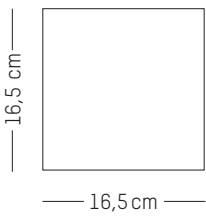

L: 16,5 cm | 7 inch
W: 16,5cm | 7 inch
Weight: 0.5 kg | 1.1 lb