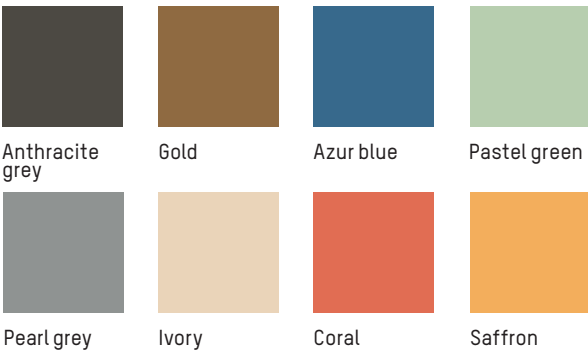

Square table

L: 85 cm | 33.5 inch
W: 85 cm | 33.5 inch
H: 75 cm | 29.5 inch
Weight: 12 kg | 26.5 lb

PACKAGING :

packaging tabletop
L: 86 cm | 33.9 inch
W: 86 cm | 33.9 inch
H: 5 cm | 2 inch
Weight: 10 kg | 22 lb

packaging legs (x2)
L: 19 cm | 7.5 inch
W: 19 cm | 7.5 inch
H: 80 cm | 31.5 inch
Weight: 4 kg | 8.9 lb

Assembly