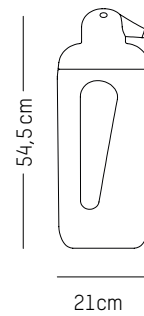

White

ORIGIN

Europe

119

Baby ping

-

Ø: 10 cm | 3.9 inch
H: 13 cm | 5.1 inch
Weight: 0,3 kg | 0.7 lb

PACKAGING :