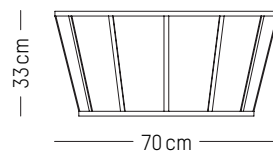

Gold

White

Burgundy

Blue

Stool

-

Ø: 35 cm | 14 inch
H: 44 cm | 17.3 inch
Weight: 4 kg | 8.8 lb

PACKAGING :