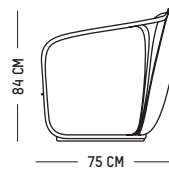

Sofa

-

L: 165 cm | 65 inch

W: 75 cm | 30 inch

H: 84 cm | 33 inch

Weight: 59 kg | 130 lb

PACKAGING :

Type: Wooden crate

L: 172 cm | 68 inch

W: 85 cm | 33 inch

H: 102 cm | 40 inch

Weight: 90kg | 198 lb

Armchair

-

L: 85 cm | 33 inch

W: 75 cm | 30 inch

H: 84 cm | 33 inch

H1: 40 cm | 15.7 inch

Weight: 39 kg | 86 lb

PACKAGING :

Type: Wood box

L: 92 cm | 36 inch

W: 85 cm | 33 inch

H: 102 cm | 40 inch

Weight: 60 kg | 132 lb