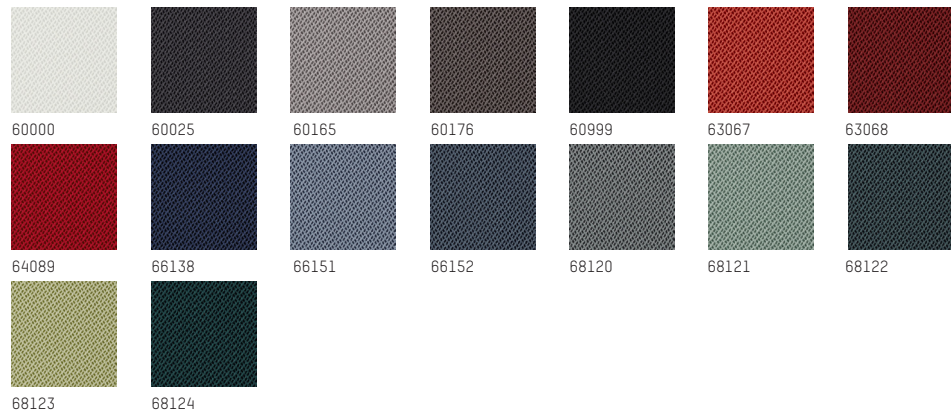

FABRICS' SELECTIONS

TO CREATE YOUR CUSTOM LILY, GRID, HOFF AND NUBILO SOFAS, ARMCHAIRS, STOOLS

CATEGORY 1

GABRIEL CHILI | GABRIEL RHYTHM | GABRIEL RONDO

1A. GABRIEL CHILI

MATERIAL: 100% post-consumer recycled polyester fr
Width : 140cm - 55in
Weight : 470g/ml - 16,60z/Lin.yd

DURABILITY: 60.000 Martindale
ENVIRONMENT: STANDARD 100 by OEKO-TEX®
FIRE STANDARDS: BS EN 1021 1&2 Cigarette and Match/ BS EN 1021-1 Cigarette
BS 7176 Medium hazard/ BS 5852 Crib 5
BS 5852 Crib 5 / Call 117

1B. GABRIEL RHYTHM

MATERIAL: 100% polyester/polyester flame retardant
Width : 140cm - 55in
Weight : 490g/ml - 17,240z/Lin.yd

DURABILITY: 70.000 Martindale
ENVIRONMENT: STANDARD 100 by OEKO-TEX®