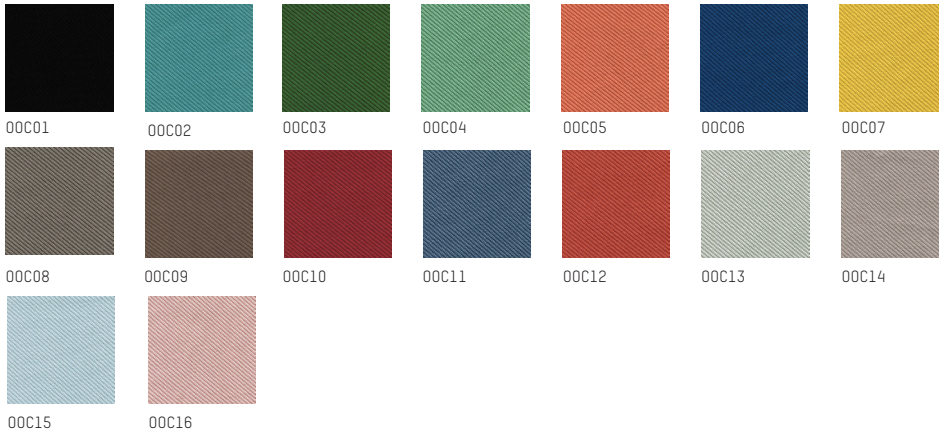

FABRICS' SELECTIONS

TO CREATE YOUR CUSTOM LILY, GRID, HOFF AND NUBILO SOFAS, ARMCHAIRS, STOOLS

CATEGORY 3

CAMIRA - OCEANIC | GABRIEL - SAVOY | KVADRAT - CLAY - SAHCO | KVADRAT - STEELCUT 2 | KVADRAT - STEELCUT TRIO 3 | KVADRAT- ENCIRCLE

3A. CAMIRA - OCEANIC

MATERIAL: 100% post-consumer recycled polyester, including 50% SEAQUAL yarn.
Width : 140cm - 55in
Weight : 497g/ml - 17,530z/Lin.yd

DURABILITY: 135.000 Martindale

ENVIRONMENT: S EKO-TEX® Standard 100 / Certified to Indoor Advantage™ «Gold» / Made from 100% post-consumer recycled polyester / Non metallic dyestuffs.

FIRE STANDARDS: EN 1021 - 1 (cigarette) / EN 1021 - 2 (match) / BS 7176 Low Hazard / BS 5852 Ignition Source 5 with EnviroFlam5 / BS 7176 Medium Hazard with EnviroFlam5