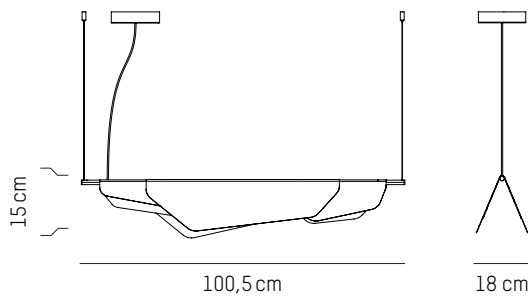

LED 24V - 9W
LED input: 936 lumens

LARGE

LED 24V - 1W
LED input: 1620 lumens

Power

110-120 V 60 HZ

Small

L: 100,5 cm | 39.6 inch
W: 18 cm | 7.1 inch
H: 15 cm | 5.9 inch
Cable length: 200 cm | 79 inch
Weight: 4 kg | 8.8 lb

PACKAGING :

L: 109 cm | 42.9 inch
W: 25 cm | 9.9 inch
H: 30 cm | 11.8 inch
Weight: 4,7 kg | 10.4 lb

Large

L: 160 cm | 63 inch
W: 18 cm | 7.1 inch
H: 15 cm | 5.9 inch
Cable length: 200 cm | 79 inch
Weight: 6 kg | 13.2 lb