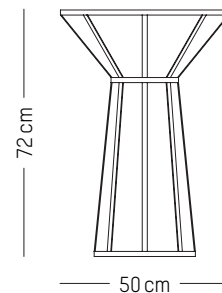

Coffee table

-

L: 70cm | 28 inch

W: 70 cm | 28 inch

H: 35 cm | 13.8 inch

Weight: 12 kg | 26.5 lb

PACKAGING :

L: 88 cm | 34.7 inch

Gold

White

Burgundy

Blue

Stool

-

Ø: 35 cm | 14 inch
H: 44 cm | 17.3 inch
Weight: 4 kg | 8.8 lb

PACKAGING :