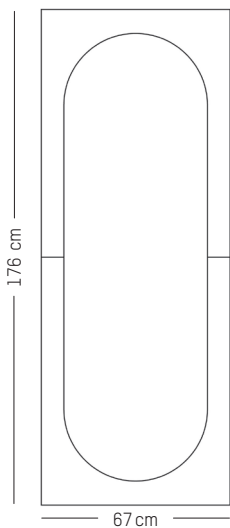

Emerald and Cherry.

ORIGIN

France

TECHNICAL SPECIFICATIONS

- Invisible wall fixation system included. Allows a position of the mirror 2cm away from the wall.
- Can be positioned vertically and horizontally.

40

B

Mirror L

-

H: 176 cm | 69.29 inch

L: 67 cm | 26.38 inch

Weight: 18 kg | 39.68 lb

PACKAGING RETAIL