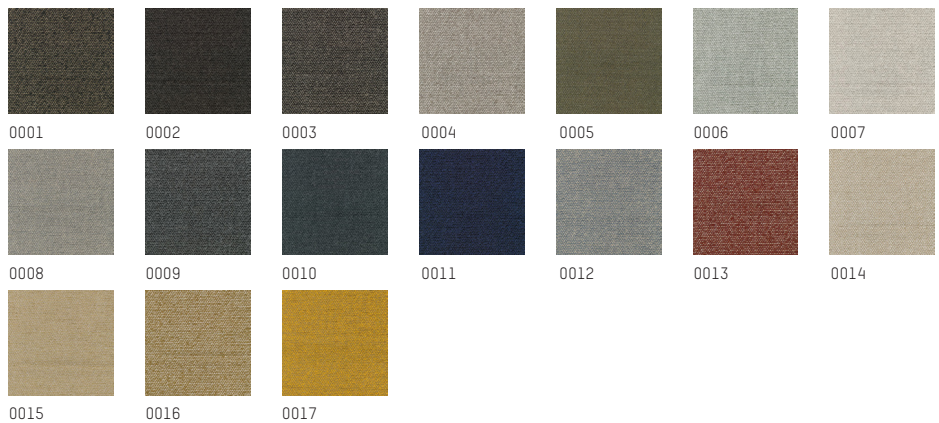

5C. KVADRAT - SAPHIRE

MATERIAL: 43% viscose 17% polyacrylic
15% new wool 9% cotton 8% polyester
8% linen
Width : 140cm - 55in
Weight : 1010g/ml - 35,630z/Lin.yd

DURABILITY: 44.000 Martindale
ENVIRONMENT: Greenguard Gold, HPD EPD
FIRE STANDARDS: : BS 5852 source 0 / 1 EN 1021-1 / 2 With flame retardant treatment: BS 5852 source 5