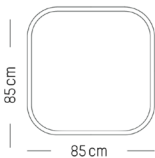

Square table

L: 85 cm | 33.5 inch
W: 85 cm | 33.5 inch
H: 75 cm | 29.5 inch
Weight: 12 kg | 26.5 lb

PACKAGING :

packaging tabletop
L: 86 cm | 33.9 inch
W: 86 cm | 33.9 inch
H: 5 cm | 2 inch
Weight: 10 kg | 22 lb

packaging legs (x2)
L: 19 cm | 7.5 inch
W: 19 cm | 7.5 inch
H: 80 cm | 31.5 inch
Weight: 4 kg | 8.9 lb

Assembly

Rectangular table medium

W: 85 cm | 33.5 inch
L: 180 cm | 70.9 inch
H: 75 cm | 29.5 inch
Weight: 22,3 kg | 49.2 lb

PACKAGING :

packaging table top
L: 182 cm | 71.7 inch
W: 88 cm | 34.6 inch
H: 5 cm | 2 inch
Weight: 22 kg | 48.5 lb

packaging legs (x2)
L: 19 cm | 7.5 inch
W: 19 cm | 7.5 inch
H: 80 cm | 31.5 inch
Weight: 4 kg | 8.9 lb

Assembly

Rectangular table large

W: 85 cm | 33.5 inch
L: 220 cm | 87.4 inch
H: 75 cm | 29.5 inch
Weight: 27 kg | 59.5 lb

PACKAGING :

packaging table top
L: 222 cm | 87.4 inch
W: 88 cm | 34.6 inch
H: 5 cm | 2 inch
Weight: 27 kg | 59.5 lb

packaging legs (x2)
L: 19 cm | 7.5 inch
W: 19 cm | 7.5 inch
H: 80 cm | 31.5 inch
Weight: 4 kg | 8.9 lb

Assembly