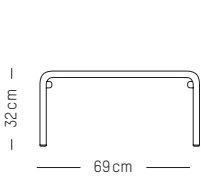

Coffee table

-

W: 60 cm | 23.6 inch
L: 69 cm | 27.2 inch
H: 32 cm | 12.6 inch
Weight: 4 kg | 8.8 lb

PACKAGING :

L: 72 cm | 28.3 inch
W: 72 cm | 28.3 inch
H: 35 cm | 13.8 inch
Weight : 5 kg | 11 lb

Long coffee table

-

W: 127 cm | 50 inch
L: 51 cm | 20 inch
H: 41 cm | 16.1 inch
Weight: 5 kg | 11 lb

PACKAGING :

L: 130 cm | 51.2 inch
W: 58 cm | 22.8 inch
H: 45 cm | 17.7 inch
Weight: 6 kg | 13.6 lb