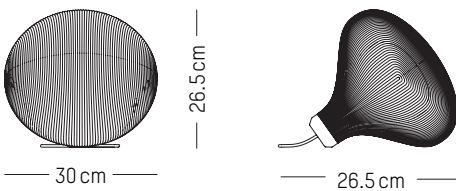

Power

220-240 V 50-60 HZ

Ø: 30 cm | 11.8 inch
W: 26,5 cm | 10.4 inch
H: 26,5 cm | 10.4 inch
Cable length : 180 cm | 70.8 inch
Weight: 2 kg | 4.4 lb

PACKAGING :

W: 37 cm | 14.6 inch
H: 37,5 cm | 14.8 inch
Weight: 2,7 kg | 6 lb