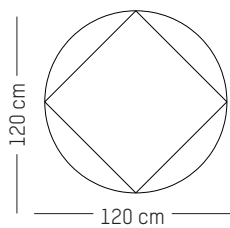

TECHNICAL SPECIFICATIONS

Round Coffee table

-

Ø: 120 cm | 47.2 inch

H: 25 cm | 9.8 inch

Weight: 40 kg | 88.2 lb

PACKAGING :

L: 150 cm | 59 inch