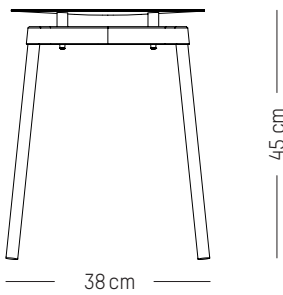

71 cm

40 cm

Lounge armchair

-

L: 61cm | 24 inch

D: 58 cm | 23 inch

H: 71 cm | 28 inch

H (seat): 40 cm | 16 inch

Compliant with EN 581-1 ; EN581-2 for Contract use

Stool

-

L: 38cm | 15 inch

D: 38 cm | 15 inch

H: 45 cm | 18 inch

Weight: 2,6 kg | 5.7 lb

PACKAGING (X2):