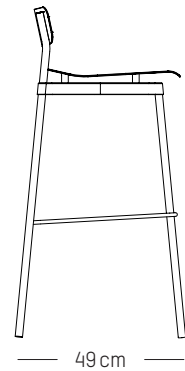

51 cm

92 cm

51 cm

49 cm

81 cm

49 cm

High stool

-

L: 51cm | 20 inch

D: 51 cm | 20 inch

H: 92 cm | 36 inch

H (seat): 75 cm | 29.5 inch

Weight: 4,5 kg | 9.9 lb

PACKAGING :

L: 53 cm | 20.87 inch

W: 53 cm | 20.87 inch

H: 93 cm | 36. inch

Weight: 6,5 kg | 14.3 lb

High stool

-

L: 49cm | 19.3 inch

D: 49 cm | 19.3 inch

H: 81 cm | 31.9 inch

H (seat): 65 cm | 25.6 inch