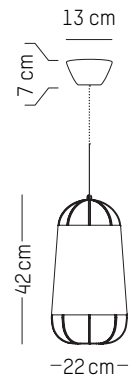

Weight: 2,7 kg | 6 lb

Floor lamp

-

L: 54 cm | 21.3 inch

W : 34 cm | 13.4 inch

H : 120 cm | 47.3 inch

Cable length : 200 cm | 79 inch

Weight: 2 kg | 4.4 lb

Power

220-240 V 50-60 HZ

Power

110-120 V 60 HZ

Small

Ø: 22 cm | 8.7 inch
H: 42 cm | 16.5 inch
Weight: 0,4 kg | 0.9 lb
Cable length: 250 cm | 99 inch or
on demand: 1000 cm | 394 inch

PACKAGING :

Type: Carton box
L: 27,5 cm | 10.8 inch
W: 27,5 cm | 10.8 inch
H: 48,5 cm | 19.1 inch
Weight: 1,3 kg | 2.9 lb

Medium

Ø: 47 cm | 18.5 inch
H: 60 cm | 23.6 inch
Weight: 0,8 kg | 1.8 lb
Cable length: 250 cm | 99 inch or
on demand: 1000 cm | 394 inch

PACKAGING :

Type: Carton box
L: 52,5 cm | 20.7 inch
W: 52,5 cm | 20.7 inch
H: 66,5 cm | 26.2 inch
Weight: 3,5 kg | 7.7 lb

Power

220-240 V 50-60 HZ

Ø: 30 cm | 11.8 inch
W: 26,5 cm | 10.4 inch
H: 26,5 cm | 10.4 inch
Cable length : 180 cm | 70.8 inch
Weight: 2 kg | 4.4 lb

PACKAGING :

W: 37 cm | 14.6 inch
H: 37,5 cm | 14.8 inch
Weight: 2,7 kg | 6 lb