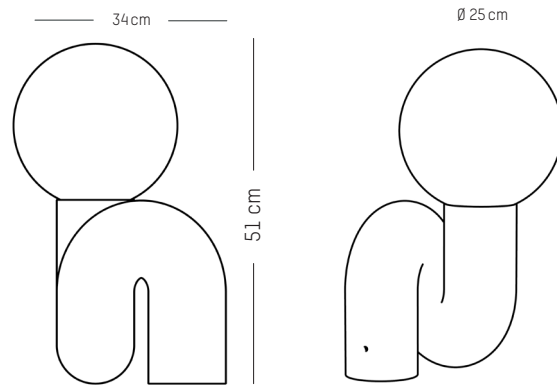

Vermillion

Cherry

Vanilla

Blue

Small

-

L: 18 cm | 6.9 inch
H: 26 cm | 10.2 inch
Weight: 1,6 kg | 4.9 lb

PACKAGING :

L: 22 cm | 8,66 inch
W: 20 cm | 7,87 inch
H: 32cm | 12,80 inch
Weight: 2 kg | 4.41 lb

Large

-

L: 34 cm | 13.4 inch
H: 51 cm | 20.1 inch
Weight: 6,6 kg | 14.6 lb

PACKAGING :

L: 40cm | 14,17 inch
W: 34 cm | 14,17 inch
H: 54cm | 21,26 inch
Weight: 8 kg | 17,44 lb

Small

-

ØTOP: 17 cm | 6.7 inch

ØBOTTOM: 7 cm | 2.8 inch

H: 26 cm | 10.1 inch

Weight: 1,3 kg | 2.9 lb

PACKAGING :

L: 18 cm | 7.1 inch