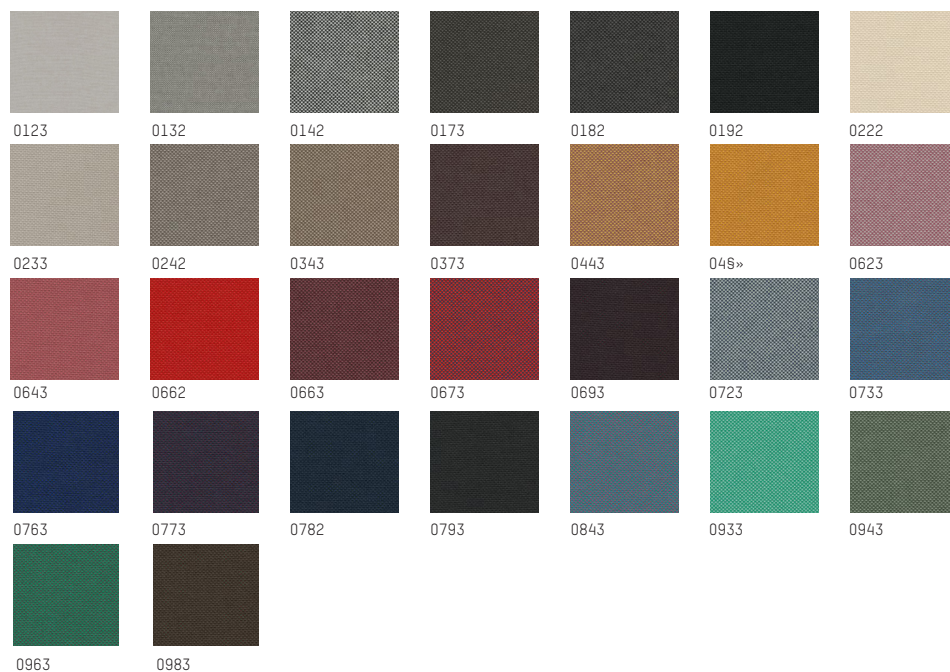

2C. GABRIEL - CRISP

MATERIAL: 93% New Zealand wool
/ 7% polyamide
Width: 140cm - 55in
Weight: 460g/ml - 16,230z/Lin.yd

DURABILITY: 200.000 Martindale
ENVIRONMENT: STANDARD 100 by OEKO-TEX®
/ EU Ecolabel
FIRE STANDARDS: BS EN 1021 1&2 Cigarette
and Match/ BS EN 1021-1 Cigarette
BS 7176 Medium hazard/ BS 5852 Crib 5
BS 5852 Crib 5 / Call 117