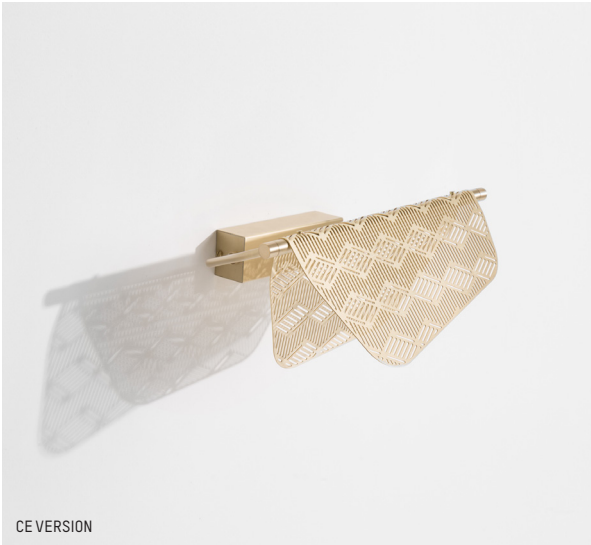

MEDITERRANEA

NOÉ DUCHAUFOUR-LAWRANCE

2016

Wall lamp

-

MATERIALS

Brushed brass
Lighting system: integrated LED

COLOR

Brushed brass

ORIGIN

France

TECHNICAL SPECIFICATIONS

LED input:
324 lumens

EUROPE

UK

Power

220-240 V 50-60HZ

Power

220-240 V 50-60 HZ