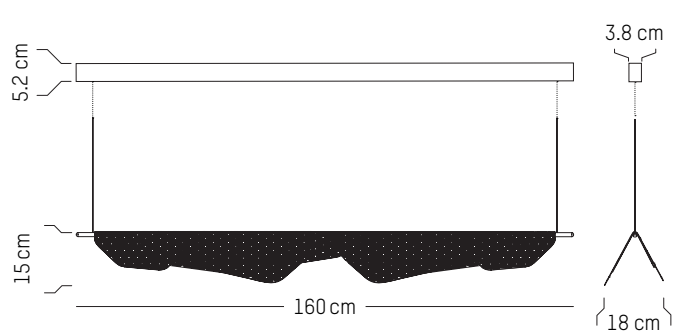

L: 100,5 cm | 39.6 inch
W: 18 cm | 7.1 inch
H: 15 cm | 5.9 inch
Cable length: 200 cm | 79 inch
Weight: 4 kg | 8.8 lb

PACKAGING :

L: 109 cm | 42.9 inch
W: 25 cm | 9.9 inch
H: 30 cm | 11.8 inch
Weight: 4,7 kg | 10.4 lb