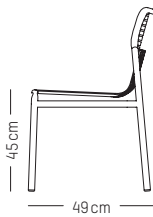

Benches

-

MATERIALS

Aluminium, matte grained Anti UV powder coating for outdoor use

COLORS

Black, White, Blue, Burgundy, Blush, Terracotta, Jade green, Glass green, Yellow

ORIGIN

China