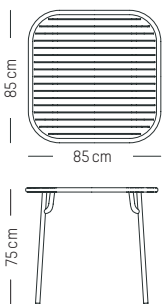

Square table

L: 85 cm | 33.5 inch
W: 85 cm | 33.5 inch
H: 75 cm | 29.5 inch
Weight: 12 kg | 26.5 lb

PACKAGING :

packaging tabletop
L: 86 cm | 33.9 inch
W: 86 cm | 33.9 inch
H: 5 cm | 2 inch
Weight: 10 kg | 22 lb

packaging legs (x2)
L: 19 cm | 7.5 inch
W: 19 cm | 7.5 inch
H: 80 cm | 31.5 inch
Weight: 4 kg | 8.9 lb

Assembly