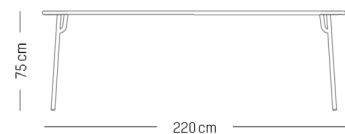

Square table

L: 85 cm | 33.5 inch
W: 85 cm | 33.5 inch
H: 75 cm | 29.5 inch
Weight: 12 kg | 26.5 lb

PACKAGING :

packaging tabletop
L: 86 cm | 33.9 inch
W: 86 cm | 33.9 inch
H: 5 cm | 2 inch
Weight: 10 kg | 22 lb

packaging legs (x2)
L: 19 cm | 7.5 inch
W: 19 cm | 7.5 inch
H: 80 cm | 31.5 inch
Weight: 4 kg | 8.9 lb

Assembly

Rectangular table medium

W: 85 cm | 33.5 inch
L: 180 cm | 70.9 inch
H: 75 cm | 29.5 inch
Weight: 22,3 kg | 49.2 lb

PACKAGING :

packaging table top
L: 182 cm | 71.7 inch
W: 88 cm | 34.6 inch
H: 5 cm | 2 inch
Weight: 22 kg | 48.5 lb

packaging legs (x2)
L: 19 cm | 7.5 inch
W: 19 cm | 7.5 inch
H: 80 cm | 31.5 inch
Weight: 4 kg | 8.9 lb

Assembly

Rectangular table large

W: 85 cm | 33.5 inch
L: 220 cm | 87.4 inch
H: 75 cm | 29.5 inch
Weight: 27 kg | 59.5 lb

PACKAGING :

packaging table top
L: 222 cm | 87.4 inch
W: 88 cm | 34.6 inch
H: 5 cm | 2 inch
Weight: 27 kg | 59.5 lb

packaging legs (x2)
L: 19 cm | 7.5 inch
W: 19 cm | 7.5 inch
H: 80 cm | 31.5 inch
Weight: 4 kg | 8.9 lb

Assembly