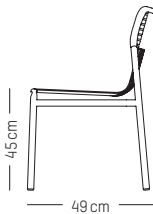

Bench

-

L: 121 cm | 47.7 inch
W: 49 cm | 19.3 inch
H: 77 cm | 30.3 inch (back)
H: 40 cm | 15.7 inch (seat)
Weight: 11 kg | 24.2 lb

PACKAGING :

L: 130 cm | 51.2 inch
W: 55 cm | 21.6 inch
H: 83 cm | 32.7 inch
Weight: 14 kg | 30.9 lb

Stackable

Bench without back

-

L: 156 cm | 61.4inch
W: 50 cm | 19.7 inch
H: 45 cm | 15.8 inch (seat)
Weight: 8 kg | 17.6 lb

PACKAGING :

L: 160 cm | 63 inch
W: 55 cm | 21.6 inch
H: 83 cm | 32.7 inch
Weight: 11 kg | 24.3 lb

Stackable