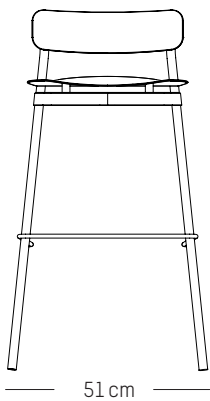

FROMME

TOM CHUNG

2021

High Stool

-

MATERIALS

Aluminium, matte grained Anti UV powder coating for outdoor use

COLORS

Black, Brown-red, Mint-green, Blue, Coral, White

ORIGIN

China

TECHNICAL SPECIFICATIONS

Compliant with EN 581-1 ; EN581-2 for Contract use

51 cm

92 cm

51 cm

49 cm

81 cm

49 cm

High stool

-

L: 51cm | 20 inch

D: 51 cm | 20 inch

H: 92 cm | 36 inch

H (seat): 75 cm | 29.5 inch

Weight: 4,5 kg | 9.9 lb

PACKAGING :

L: 53 cm | 20.87 inch

W: 53 cm | 20.87 inch

H: 93 cm | 36. inch

Weight: 6,5 kg | 14.3 lb

High stool

-

L: 49cm | 19.3 inch

D: 49 cm | 19.3 inch

H: 81 cm | 31.9 inch

H (seat): 65 cm | 25.6 inch

Weight: 4,1 kg | 9.1 lb

PACKAGING :

L: 53 cm | 20.9 inch

W: 53 cm | 20.9 inch

H: 83 cm | 32.7 inch

Weight : 4.1 kg | 9.1 lb