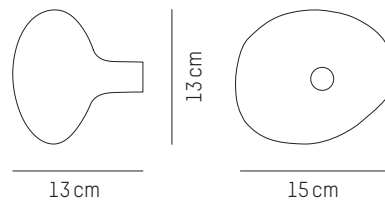

Large

-

L: 13cm | 5.12 inch
W: 13 cm | 5.12 inch
H: 15 cm | 5.9 inch
Weight: 0,8 kg | 1.8 lb

PACKAGING :

L: 16,5 cm | 6.5 inch
W: 16,5 cm | 6.5 inch
H: 22.5 cm | 8.9 inch
Weight: 1 kg | 2.2 lb