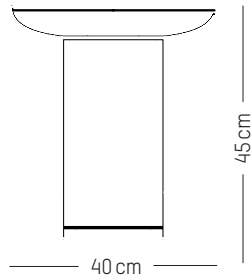

Small

-

D: 40 cm | 15.7 inch
H: 45 cm | 17.5 lb
Weight: 8 kg | 17.6 lb

PACKAGING :

Type: Carton box
L: 52 cm | 20.5 inch
W: 52 cm | 20.5 inch
H: 50 cm | 19.7 inch
Weight: 10 kg | 22 lb