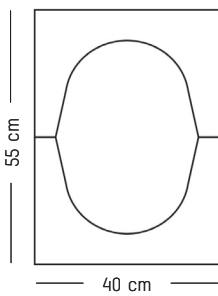

Mirror S

-

H: 55 cm | 21.65 inch

L: 40 cm | 15.75 inch

Weight: 3 kg | 6.61 lb

PACKAGING RETAIL

L: 59 cm | 23.23 inch

W: 44 cm | 17.32 inch

H: 4 cm | 1.57 inch

Weight: 5 kg | 11.02 lb