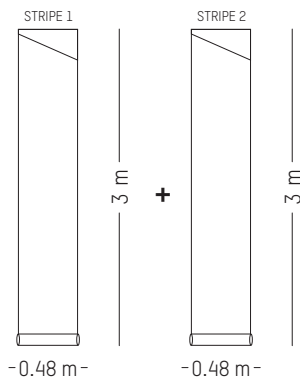

 Dry peelable

 Light-proof

 Washable

Ø: 300 cm | 118.1 inch
W: 48cm | 18.9 inch
Weight: 0,3 kg | 0.6 lb

PACKAGING :

Ø: 10 cm | 3.9 inch
H: 51,5 cm | 20.3 inch
Weight: 0,5 kg | 1.1 lb

Petite Friture

PETITE FRITURE