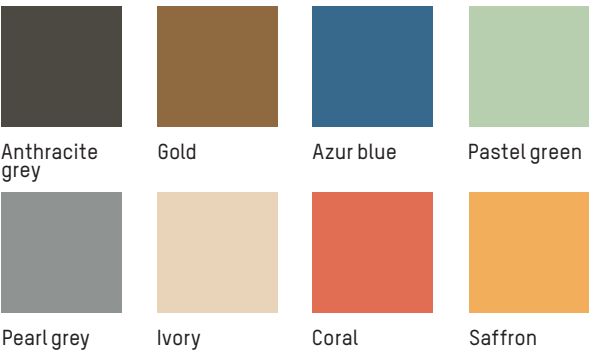

2019

FOR CONTRACT PROJECT WITH MINIMUM QUANTITY

High tables

MATERIALS

Aluminium, matte grained Anti UV powder coating for outdoor use

COLOURS

Anthracite grey, Gold, Azur blue, Pastel green, Pearl grey, Ivory, Coral, Saffron

2013

Grey

Coral

Yellow

Blue

Hooks

-

MATERIALS