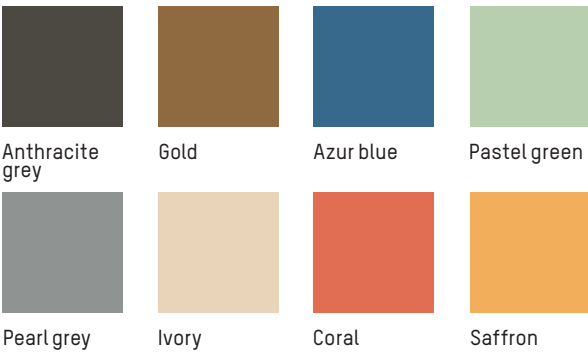

FOR CONTRACT PROJECT WITH MINIMUM QUANTITY

Chair, Bridge & Armchair

MATERIALS

Aluminium, matte grained Anti UV powder coating for outdoor use

COLOURS

Anthracite grey, Gold, Azur blue, Pastel green, Pearl grey, Ivory, Coral, Saffron

ORIGIN

China

TECHNICAL SPECIFICATIONS

Compliant with EN 581-1 ; EN581 -2 for Contract Use