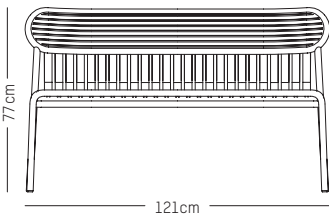

Benches

-

MATERIALS

Aluminium, matte grained Anti UV powder coating for outdoor use

COLORS

Black, White, Blue, Burgundy, Blush, Terracotta, Jade green, Glass green, Yellow

ORIGIN

China