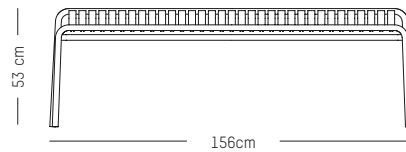

TECHNICAL SPECIFICATIONS

Compliant with EN 581-1 ; EN581 -2 for Contract Use

Bench

-

L: 121 cm | 47.7 inch
W: 49 cm | 19.3 inch
H: 77 cm | 30.3 inch (back)
H: 40 cm | 15.7 inch (seat)
Weight: 11 kg | 24.2 lb

PACKAGING :

L: 130 cm | 51.2 inch
W: 55 cm | 21.6 inch
H: 83 cm | 32.7 inch
Weight: 14 kg | 30.9 lb

Stackable

Bench without back

-

L: 156 cm | 61.4 inch
W: 50 cm | 19.7 inch
H: 45 cm | 15.8 inch (seat)
Weight: 8 kg | 17.6 lb

PACKAGING :

L: 160 cm | 63 inch
W: 55 cm | 21.6 inch
H: 83 cm | 32.7 inch
Weight: 11 kg | 24.3 lb

Stackable