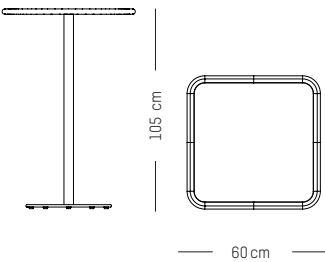

High table square

L: 60 cm | 27.5 inch
W: 60 cm | 27.5 inch
H: 105 cm | 41.3 inch
Weight: 13 kg | 29 lb

PACKAGING :

L: 72 cm | 28.3 inch
W: 72 cm | 28.3 inch
H: 108 cm | 42.5 inch
Weight: 15 kg | 33 lb

Assembly