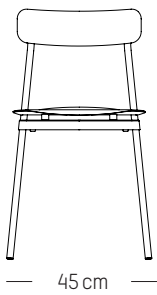

45 cm

78 cm

45 cm