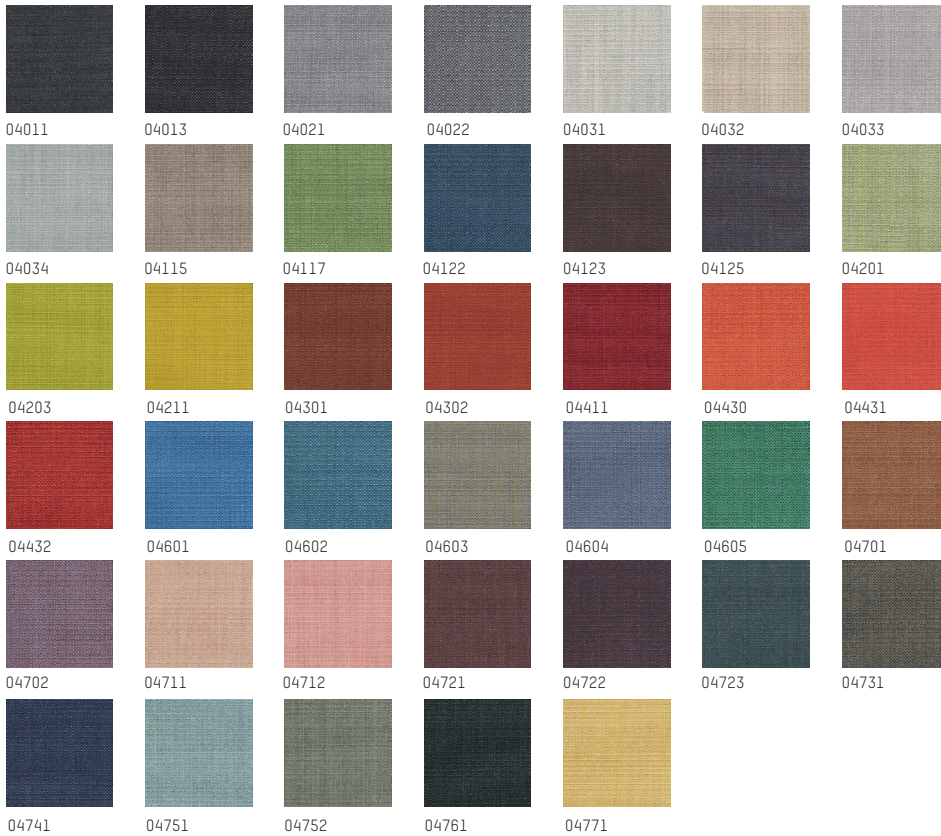

FABRICS' SELECTIONS

TO CREATE YOUR CUSTOM LILY, GRID, HOFF AND NUBILO SOFAS, ARMCHAIRS, STOOLS

CATEGORY 2

CAMIRA - VITA | GABRIEL FAME + FAME HYBRIDE | GABRIEL - CRISP | KVADRAT - FIELD 2
GABRIEL FOCUS + FOCUS MELANGE

2C. GABRIEL - CRISP

MATERIAL: 93% New Zealand wool
/ 7% polyamide
Width: 140cm - 55in
Weight: 460g/ml - 16,230z/Lin.yd

DURABILITY: 200.000 Martindale
ENVIRONMENT: STANDARD 100 by OEKO-TEX®
/ EU Ecolabel
FIRE STANDARDS: BS EN 1021 1&2 Cigarette
and Match/ BS EN 1021-1 Cigarette
BS 7176 Medium hazard/ BS 5852 Crib 5
BS 5852 Crib 5 / Call 117