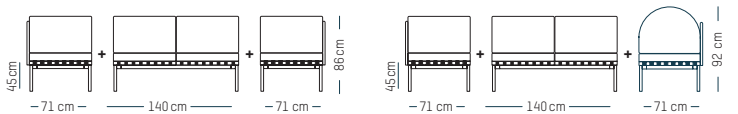

**2 seater sofa without armrest
+ 1 armchair with 1 armrest + 1 pouf**

(right or left)