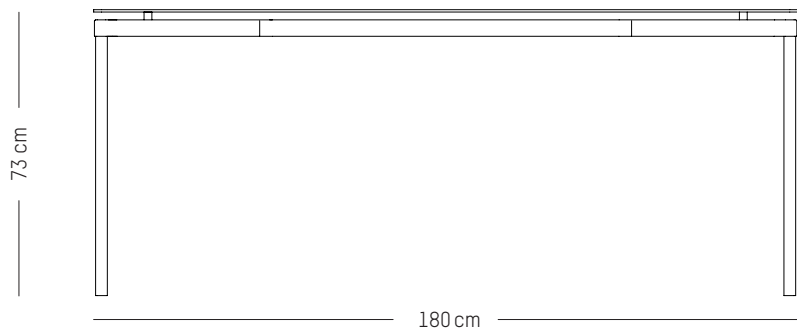

Rectangular table

-

L: 180cm | 70.9 inch

W: 90 cm | 35.4 inch

H: 73 cm | 29 inch

Weight: 37,5 kg | 82.7 lb

PACKAGING :

L: 200 cm | 78.7 inch

W: 92 cm | 36.2 inch

H: 8 cm | 3.2 inch

Weight: 44 kg | 97 lb