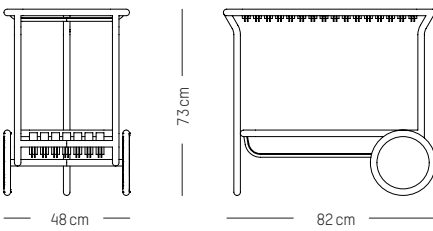

Trolley

-

W: 48 cm | 19inch
L: 82 cm | 32.3 inch
H: 73 cm | 29 inch
Weight: 9 kg | 20 lb

PACKAGING :

L: 85 cm | 33.5 inch
W: 51 cm | 20.1 inch
H: 76 cm | 29.3 inch
Weight : 12 kg | 26.5 lb