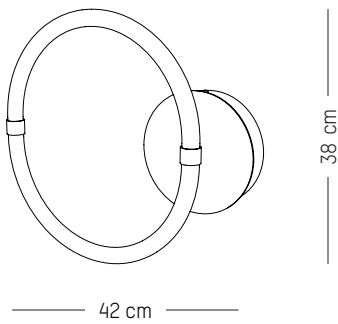

Wall Lamp 0

-

L: 42 cm | 16.5 inch

D: 7 cm | 2.8 inch

H: 38 cm | 14.9 inch

Weight: 1,4 kg | 3.1 lb

PACKAGING :

L: 46,7 cm | 18.4 inch

W: 42,7 cm | 16.7 inch

H: 68 cm | 26.7 inch

Weight: 3 kg | 6.6 lb