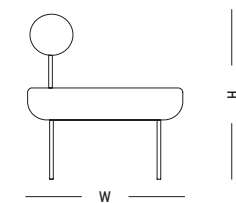

Europe

TECHNICAL SPECIFICATIONS

DRY CLEAN

Medium Armchair

L: 68 cm | 26.8 inch
 W: 68 cm | 26.8 inch
 H: 72.5 cm | 28.5 inch
 H1: 40 cm | 15.8 inch
 Weight : 17 kg | 37.5 lb

PACKAGING :

Type: Wood box
 L: 53cm | 20.9 inch
 W: 71cm | 27.9 inch
 H: 43 cm | 16.9 inch
 Weight: 24 kg | 12.6 lb