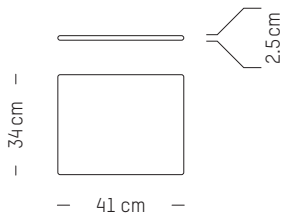

Seat cushion

-

L: 41 cm | 16.1 inch
W: 34 cm | 13.4 inch
H: 2,5 cm | 1 inch
Weight: 0,5 kg | 1.1 lb

PACKAGING :

L: 45 cm | 17.7 inch
W: 45 cm | 17.7 inch
H: 5 cm | 2 inch
Weight: 1 kg | 2.2 lb