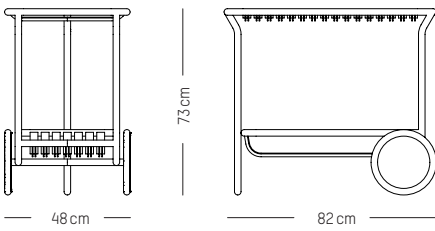

Trolley

-

W: 48 cm | 19 inch
L: 82 cm | 32.3 inch
H: 73 cm | 29 inch
Weight: 9 kg | 20 lb

PACKAGING :

L: 85 cm | 33.5 inch
W: 51 cm | 20.1 inch
H: 76 cm | 29.3 inch
Weight : 12 kg | 26.5 lb