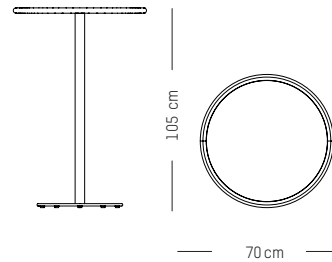

ORIGIN

China

High table round

-

Ø: 70 cm | 23.6 inch
L: 70 cm | 23.6 inch
H: 105 cm | 41.3 inch
Weight: 12 kg | 26.4 lb

PACKAGING :

L: 73 cm | 29 inch
W: 73 cm | 29 inch
H: 108 cm | 42.5 inch
Weight: 14 kg | 30.9 lb

Assembly