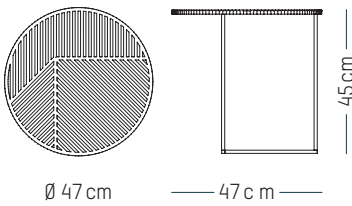

ISO-A

-

Ø: 47cm | 18.5inch
H: 45 cm | 17.7 inch
Weight: 5 kg | 11 lb

PACKAGING :

Type: Carton box
L: 52 cm | 20.5 inch
W: 51 cm | 20.1 inch
H: 50 cm | 19.7 inch
Weight: 7,8 kg | 17.2 lb

ISO-B

-

L: 40 cm | 15.8 inch
W: 40 cm | 15.8 inch
H: 42,5 cm | 16.7 inch
Weight: 5 kg | 11 lb

PACKAGING :

Type: Carton box
L: 52 cm | 20.5 inch
W: 51 cm | 20.1 inch
H: 50 cm | 19.7 inch
Weight: 7,8 kg | 17.2 lb