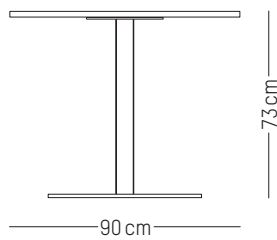

Small

-

L: 90 cm | 35.4 inch
W: 90 cm | 35.4 inch
H: 73 cm | 28.7 inch
POIDS: 39 kg | 86 lb

PACKAGING :

L: 100 cm | 39.4 inch
W: 100 cm | 39.4 inch
H: 80 cm | 31.5 inch
Weight: 55 kg | 121 lb