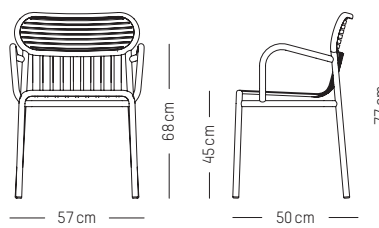

Chair

L: 52 cm | 20.5 inch
W: 50 cm | 19.7 inch
H: 77 cm | 30.3 inch
H1: 45 cm | 17.7 inch
Weight: 3 kg | 6.6 lb

PACKAGING (X2):

L: 60 cm | 23.6 inch
W: 53 cm | 20.9 inch
H: 98 cm | 38.6 inch
Weight: 8 kg | 17.7 lb

Stackable

Bridge

L: 57 cm | 22.4 inch
W: 50 cm | 19.7 inch
H: 77 cm | 30.3 inch
H1: 45 cm | 17.7 inch
Weight: 4 kg | 8.8 lb

PACKAGING (X2) :

L: 60 cm | 23.6 inch
W: 53 cm | 20.9 inch
H: 98 cm | 38.6 inch
Weight: 11,5 kg | 25.4 lb

Stackable

Armchair

L: 66 cm | 26 inch
L: 62 cm | 24.4 inch
H: 77 cm | 30.3 inch (back)
H: 40 cm | 15.7 inch (seat)
H: 62 cm | 24.4 inch (armrests)
Weight: 5kg | 11 lb

PACKAGING (X2) :

L: 70 cm | 27.6 inch
W: 70 cm | 27.6 inch
H: 83 cm | 32.7 inch
Weight : 15 kg | 33 lb

Stackable