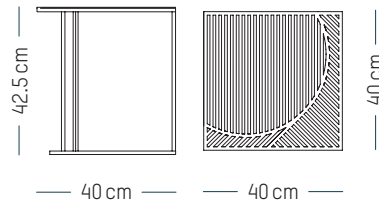

ISO-A

-

Ø: 47cm | 18.5inch
H: 45 cm | 17.7 inch
Weight: 5 kg | 11 lb

PACKAGING :

Type: Carton box
L: 52 cm | 20.5 inch
W: 51 cm | 20.1 inch
H: 50 cm | 19.7 inch
Weight: 7,8 kg | 17.2 lb

ISO-B

-

L: 40 cm | 15.8 inch
W: 40 cm | 15.8 inch
H: 42,5 cm | 16.7 inch
Weight: 5 kg | 11 lb

PACKAGING :

Type: Carton box
L: 52 cm | 20.5 inch
W: 51 cm | 20.1 inch
H: 50 cm | 19.7 inch
Weight: 7,8 kg | 17.2 lb