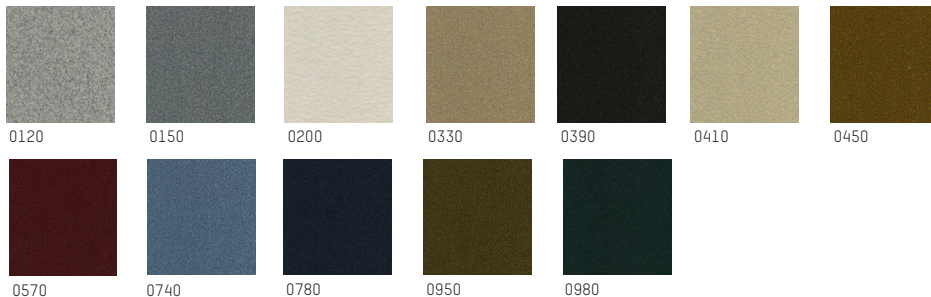

FABRICS' SELECTIONS

TO CREATE YOUR CUSTOM LILY, GRID, HOFF AND NUBILO SOFAS, ARMCHAIRS, STOOLS

CATEGORY 5

KVADRAT - VIDAR 4 | KVADRAT - BARU | SOVOS - LEATHER | KVADRAT - SAPHIRE

KVADRAT - BARU

MATERIAL: 87% new wool 10% polyester
3% polyamide
Width : 140cm - 55in
Weight : 770g/ml - 24,84z/Lin.yd

DURABILITY: 45.000 Martindale
ENVIRONMENT: GREENGUARD GOLD, HPD,
EPD FIRE STANDARDS: BS 5852 source 0
/ 1, EN 1021-1 / 2 With flame retardant
treatment: BS 5852 source 5.