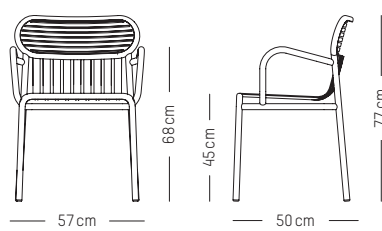

Bridge

L: 57 cm | 22.4 inch
W: 50 cm | 19.7 inch
H: 77 cm | 30.3 inch
H1: 45 cm | 17.7 inch
Weight: 4 kg | 8.8 lb

PACKAGING (X2) :

L: 60 cm | 23.6 inch
W: 53 cm | 20.9 inch
H: 98 cm | 38.6 inch
Weight: 11,5 kg | 25.4 lb

Stackable