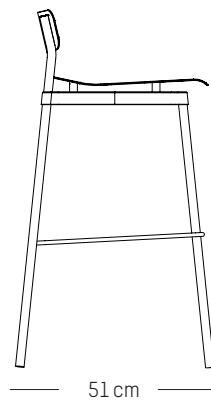

FROMME

TOM CHUNG

2021

High Stool

-

MATERIALS

Aluminium, matte grained Anti UV powder coating for outdoor use

COLORS

Black, Brown-red, Mint-green, Blue, Coral, White

ORIGIN

China

TECHNICAL SPECIFICATIONS

Compliant with EN 581-1 ; EN581-2 for Contract use

51 cm

92 cm

51 cm

49 cm

81 cm

49 cm

High stool

-

L: 51cm | 20 inch

D: 51 cm | 20 inch

H: 92 cm | 36 inch

H (seat): 75 cm | 29.5 inch

Weight: 4,5 kg | 9.9 lb

PACKAGING :

L: 53 cm | 20.87 inch

W: 53 cm | 20.87 inch

H: 93 cm | 36. inch

Weight: 6,5 kg | 14.3 lb

High stool

-

L: 49cm | 19.3 inch

D: 49 cm | 19.3 inch

H: 81 cm | 31.9 inch

H (seat): 65 cm | 25.6 inch

Weight: 4,1 kg | 9.1 lb

PACKAGING :

L: 53 cm | 20.9 inch

W: 53 cm | 20.9 inch

H: 83 cm | 32.7 inch

Weight : 4.1 kg | 9.1 lb