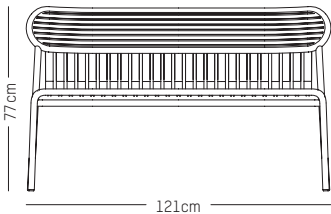

Bench

-

L: 121 cm | 47.7 inch
W: 49 cm | 19.3 inch
H: 77 cm | 30.3 inch (back)
H: 40 cm | 15.7 inch (seat)
Weight: 11 kg | 24.2 lb

PACKAGING :

L: 130 cm | 51.2 inch
W: 55 cm | 21.6 inch
H: 83 cm | 32.7 inch
Weight: 14 kg | 30.9 lb

Stackable

Bench without back

-

L: 156 cm | 61.4inch
W: 50 cm | 19.7 inch
H: 45 cm | 15.8 inch (seat)
Weight: 8 kg | 17.6 lb

PACKAGING :

L: 160 cm | 63 inch
W: 55 cm | 21.6 inch
H: 83 cm | 32.7 inch
Weight: 11 kg | 24.3 lb

Stackable