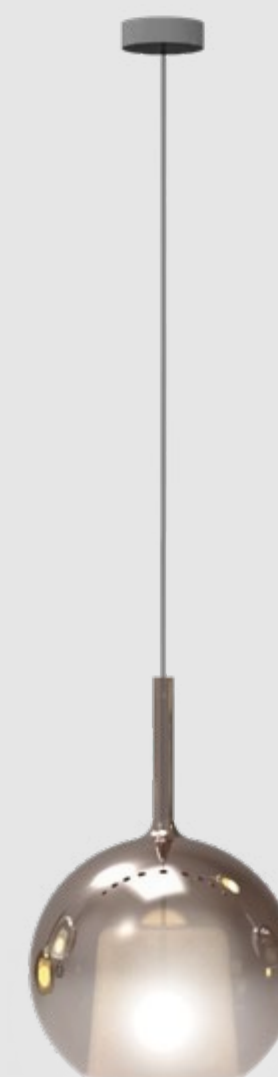

GLO 5

MOM 29

LIT 48

STORM 68

WONDER 86

INDEX

GLO

design by
Carlo Colombo

Glo is an icon of our collection, a glass sphere enhancing the glare of light, in a game of reflections back and forth between the lamp and the space or among the very lamps. The rich palette of colours and the different dimensions of the suspension lamps are a toast to creativity.

N. 3 Glo Mini (black)

SINGLE LAMP

N. 1 Glo Large (black)

GLO

1A

Glo Mini + canopy

N.1 Glo Mini (gold) + N.1 canopy (on-off white)

1B

Glo Medium + canopy

N.1 Glo Medium (black) + N.1 canopy (on-off black)

1C

Glo Large + canopy

N.1 Glo Large (rose gold) + N.1 canopy (on-off titanium)

SINGLE LAMP 7

SMALL CLUSTER 12

BIG CLUSTER 19