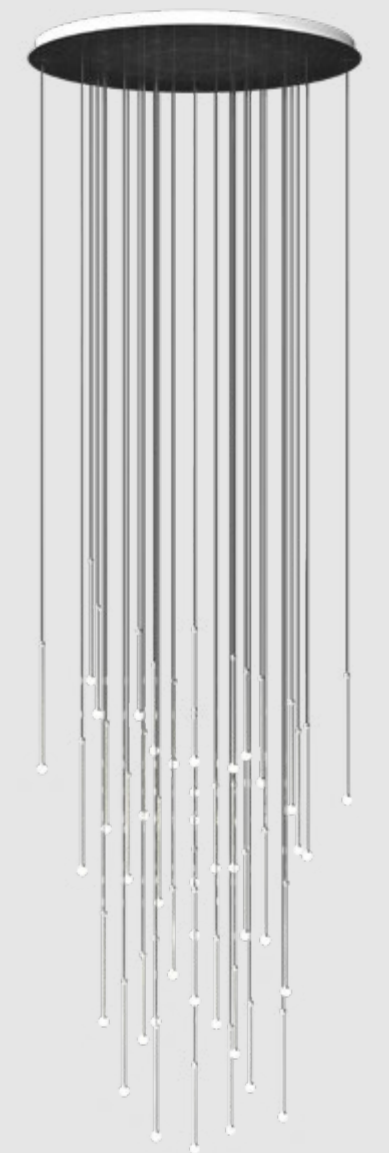

BIG CLUSTER

3D

Storm x41 + plate Ø 1200mm

N.8 Storm Large (chrome); N.16 Storm Medium (chrome); N.17 Storm Mini (chrome)
+
N.1 plate Ø 1200mm (white)