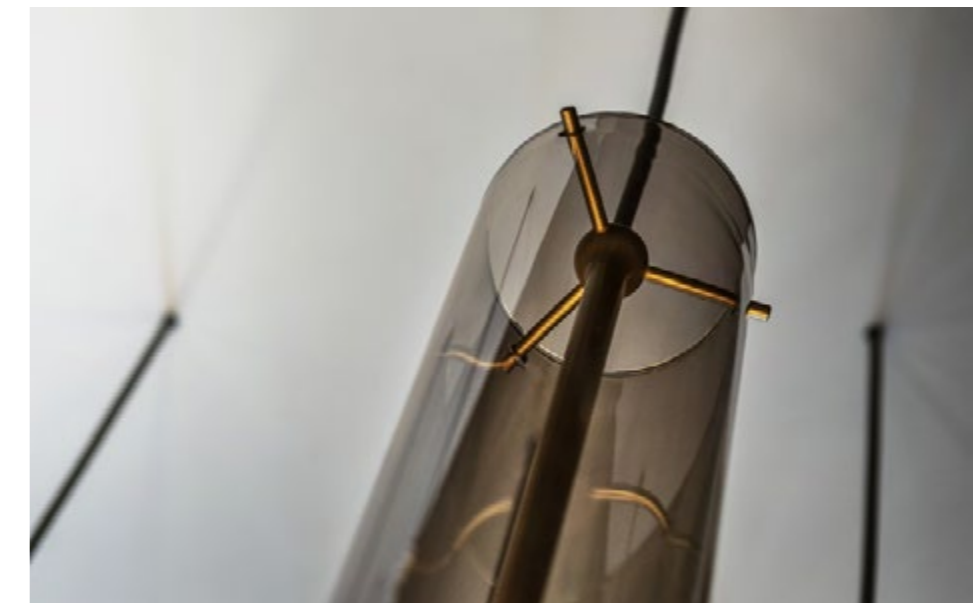

WONDER 86

INDEX

WONDER

design by
Bartoli Design

—
Combining more Wonder lamps in different dimensions, finishings and heights is astonishing as the luminous beauty of the borosilicate glass with which every single rod is made, in transparent or fume finishing.