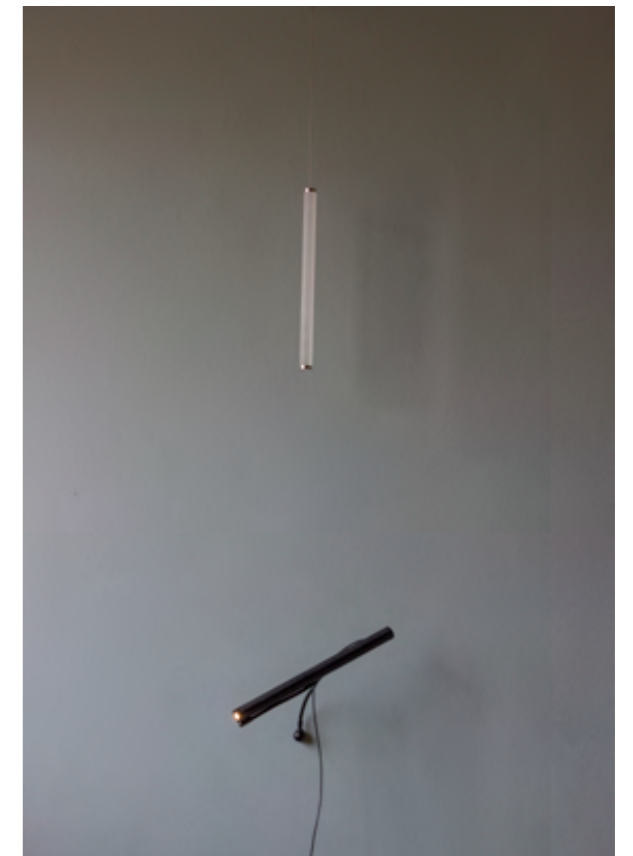

Equilibrio

Equilibrio is a lamp with no structure. When the two ends of the lamp are close, the magnetic force in between them becomes strong enough to challenge gravity, letting the lamp magically float in the air. The bottom part do not have a rigid body but is attracted by the upper part via two magnets. Due to the weight of the base, the two parts never get in contact creating an intense sense of astonishment. The design is pure and simple, balanced also from an aesthetic point of view. Equilibrio is the perfect object to light up every space.

Equilibrio è una lampada priva di una struttura rigida. Quando le due estremità si trovano allineate, la forza magnetica è abbastanza forte per vincere la gravità, permettendo alla lampada di fluttuare magicamente in un permanente stato di equilibrio. La parte inferiore è attratta da quella superiore grazie a due magneti i quali, grazie al peso della base, rimangono in tensione senza mai toccarsi.

Products

Tech info

Mounting: Indoor floor to ceiling
Light source: 1x interchangeable LED
 3000k 550lm CRI 80 / 2700k 420lm CRI 90
Input Voltage: 100 ÷ 240V
Power: 7 W (LED 4.7W)
Switching: Dimmer touch
Material: Anodized aluminium and Acrylic
Weight: 2kg

- BLACK MATT
- BRASS SATIN

* The LED can be replaced with original part

**If your ceiling is higher, a longer steel wire for the top part is available on request

Stoccolma

"May light be flexible?"

Stoccolma was born as the answer to this question.