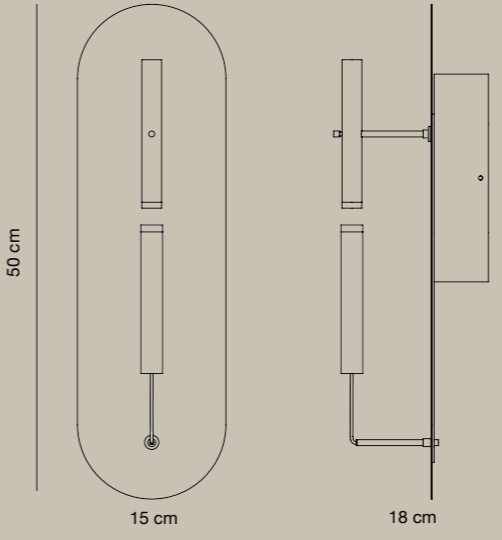

Products

EQW

Tech info

- **Product Code:** EQW
- **Mounting:** Indoor wall
- **Light source:** 1x pcb LED* 400 lm nominal / 3000 K or 2700 K plus 2x GU10 bulbs
- **Input Voltage:** 100÷ 240V
- **Power:** LED 7W, GU10 max 30W
- **Dimmer:** no
- **Colors:** White and Brass
- **Material:** Alluminium / Steel
- **Weight:** 2kg

● RAL9010

● BRASS SATIN

* The LED can be replaced with original part