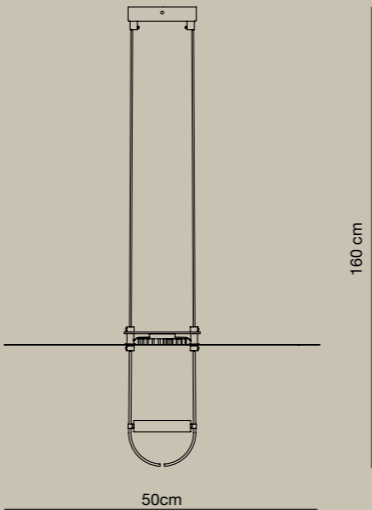

Products

D03P50