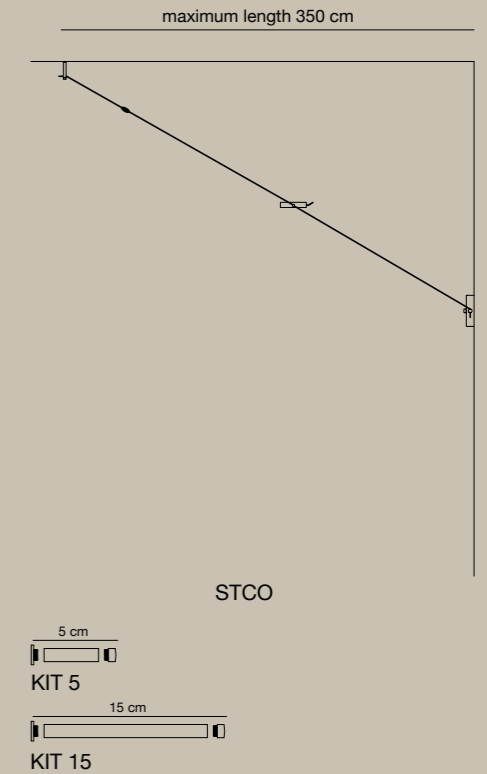

Products

Tech info

Product Code: STCV

Mounting: Indoor Wall to Wall / Ceiling

Light source: 1x LED 2700K CRI 80 1350lm

Input Voltage: 220÷ 240V

Power: 20W(LED 12W)

External power supply with plug type C

Switch: Dimmer touch

Material: Steel / Brass

Weight: 1kg

Product Code: STCO

Mounting: Indoor Wall to Ceiling

Light source: 1x LED 2700K CRI 80 1350lm

Input Voltage: 180÷ 240V

Power: 20W(LED 12W)

Internal power supply

Dimmerable with 0-10V dimming

Material: Steel / Brass

Weight: 1kg

● RAL9005 (with steel cable)

● GLOSS GOLD (with brass cable)

Personalization options available:

Length of the cables, 3000K LED

It is recommended that the installation respects a maximum ratio of 1:2 between the width and height of the lamp.