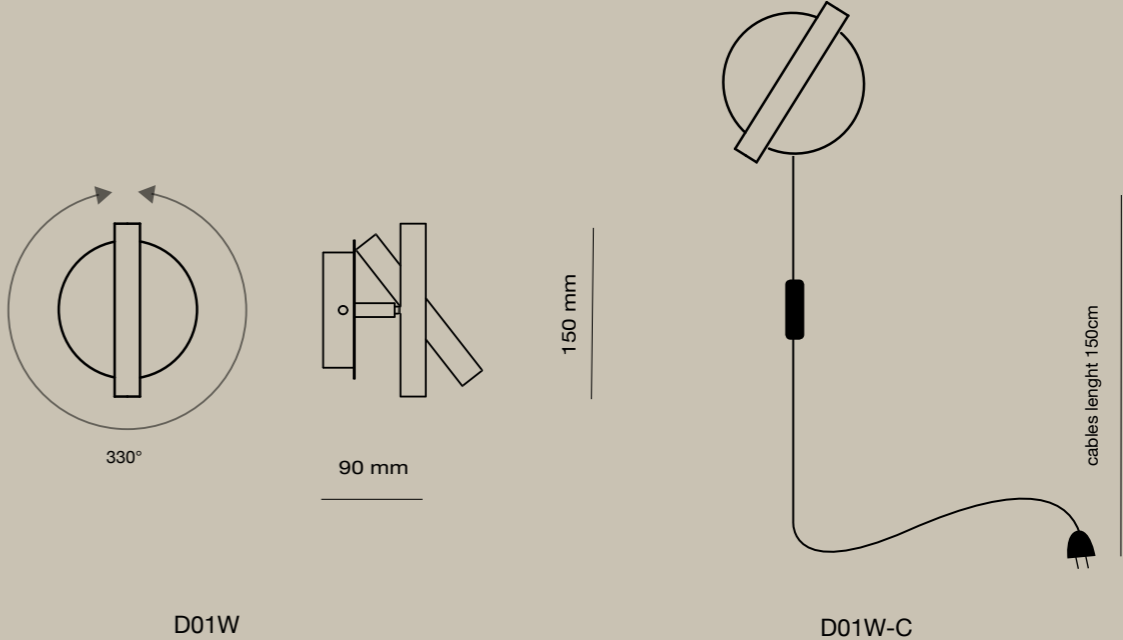

Products

Tech info

Product Code: D01W
Mounting: indoor wall
Light source: 1x interchangeable LED 45°
3000k 400lm CRI 80 / 2700k 350lm CRI 90
Input Voltage: 100 ÷ 240V

Power: 4W
Switch: Dimmer touch or external
cable with on off
Material: Alluminium, Steel
Weight: 1kg

- BLACK MATT
- RAL9010
- BRASS SATIN , RAL 9005
- BRASS SATIN, RAL 9010

Personalization options available:
Length of the cables, custom RAL/NCS color