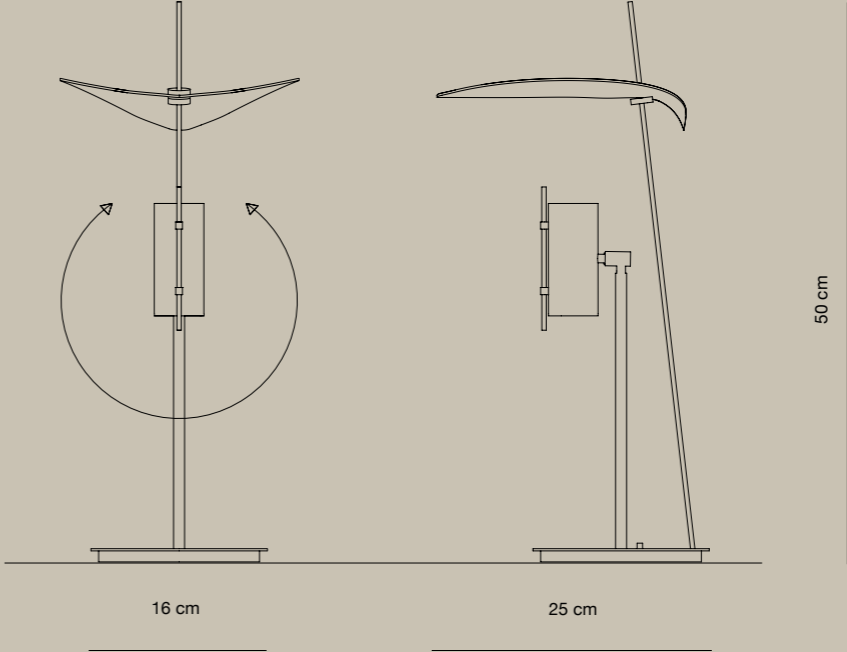

Products

STLT

Tech info

- **Product Code:** STLT
- **Mounting:** Indoor table
- **Light source:** 1x LED 2700K CRI 80 1350lm
- **Input Voltage:** 220 ÷ 240V
- **Power:** 20W(LED 12W)
- External power supply with plug type C
- **Switch:** Dimmer touch on the base
- **Material:** Steel, PP diffuser
- **Weight:** 3kg

● RAL9005

○ RAL0808005

* Light bulb are not included in the packaging