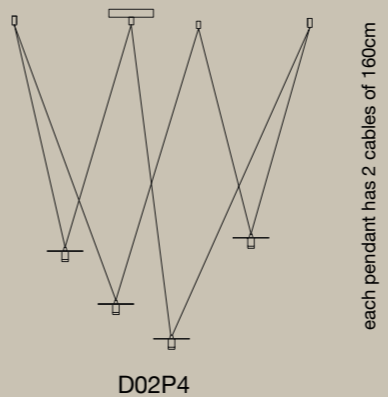

Products

each pendant has 2 cables of 160cm