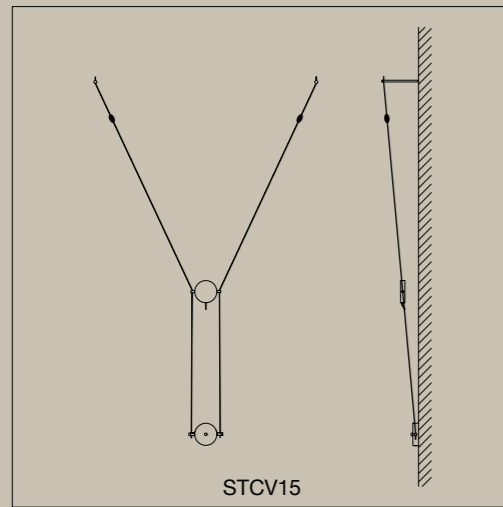

Potential configuration

Stocolma V with Wall anchors 15cm