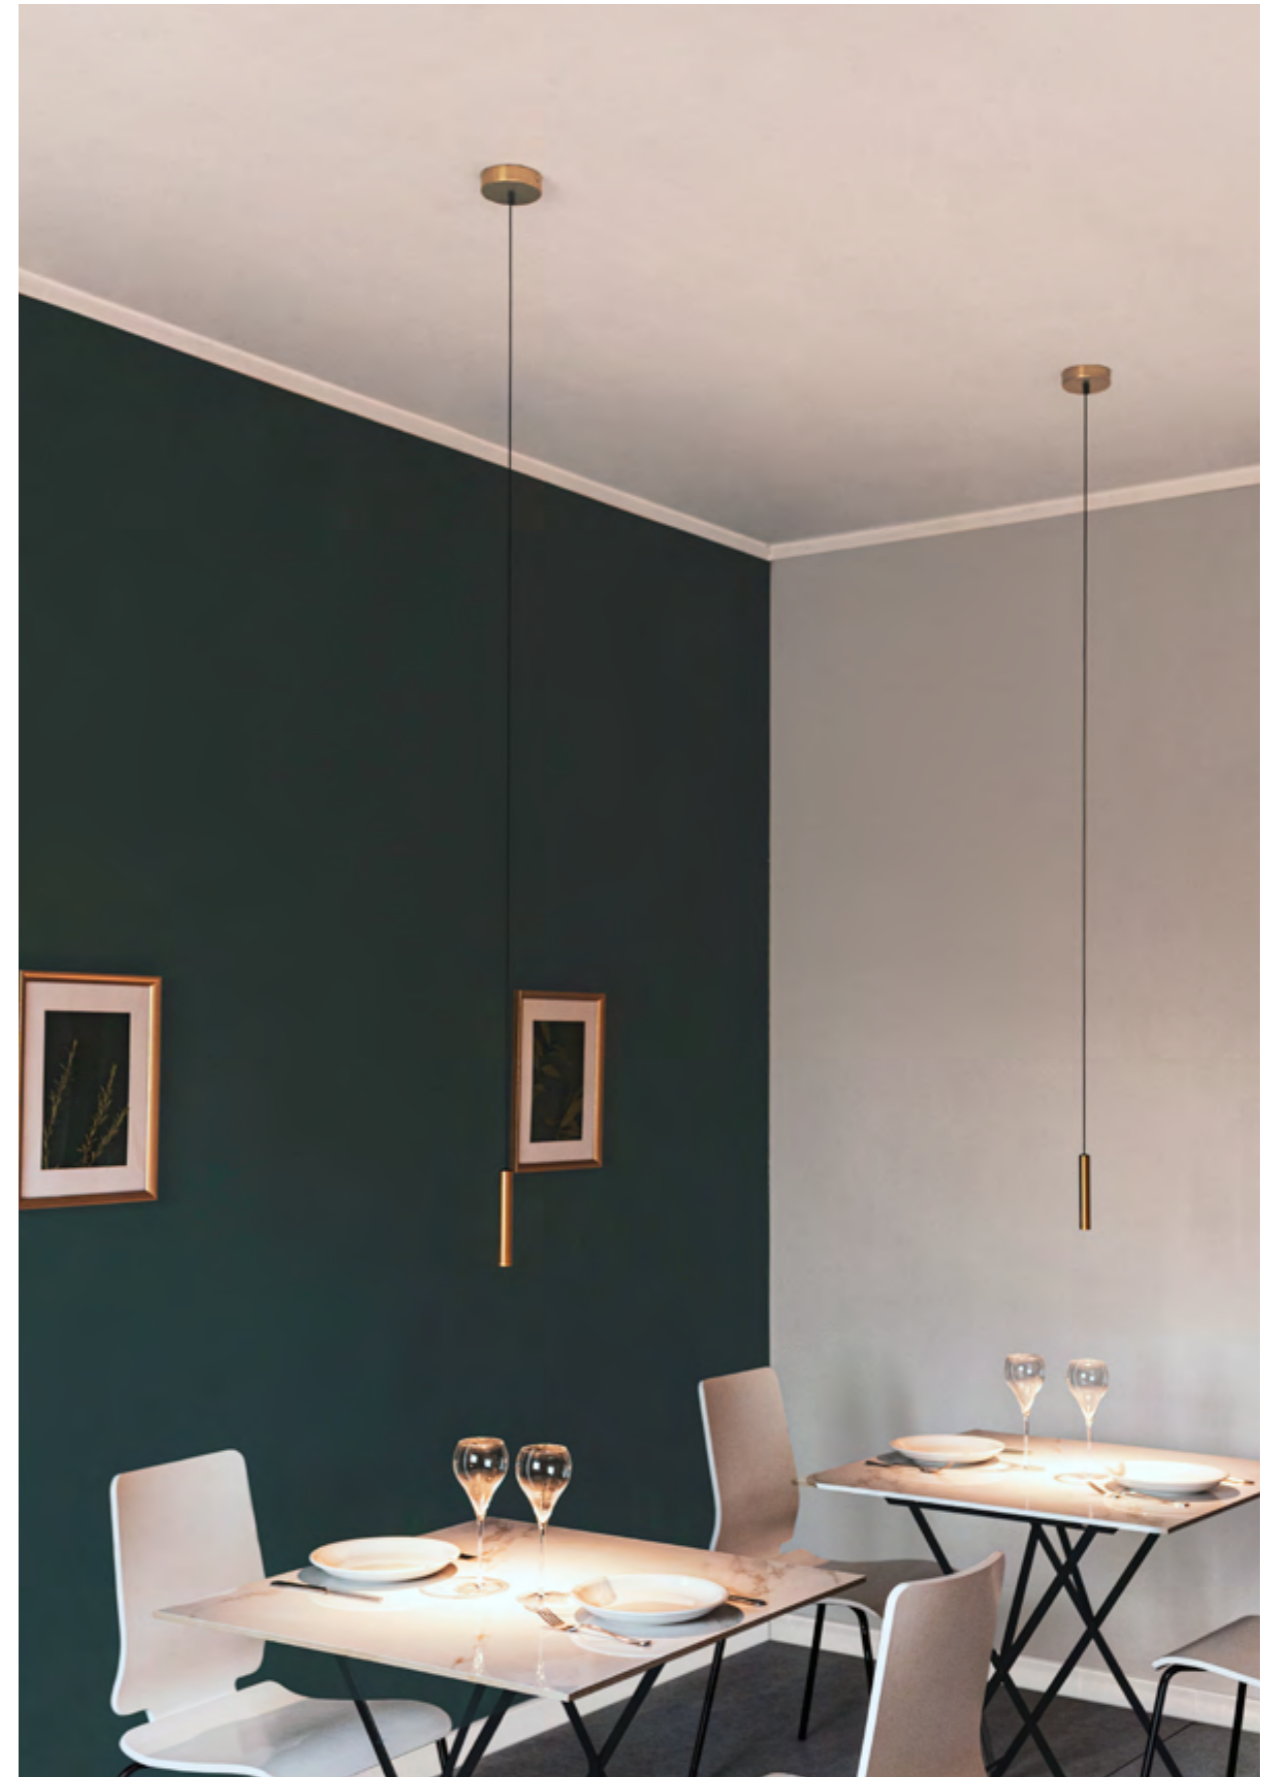

D01

The geometric elegance of the pendant lamp lights up and enhance the environment as precious jewels.

D.01 Pendant, available in two dimensions and different configurations, is an elegant aluminum cylinder that contains a punctual interchangeable high quality LED. The proximity switch on the body of the lamp allows the user to easily control the light source.

A minimal but functional spotlight that perfectly fits in a dining room, in a bedroom or anywhere requires a unique atmosphere.

L'eleganza geometrica della lampada a sospensione illumina e valorizza l'ambiente come un gioiello prezioso.

D.01 Pendant, disponibile in due dimensioni e in diverse configurazioni, è un elegante cilindro in alluminio che contiene un LED puntuale intercambiabile di alta qualità. L'interruttore di prossimità sul corpo della lampada permette all'utente di controllare facilmente la sorgente luminosa.

Una luce minimale ma funzionale che si adatta perfettamente a una sala da pranzo, a una camera da letto o a qualsiasi luogo che richieda un'atmosfera unica.