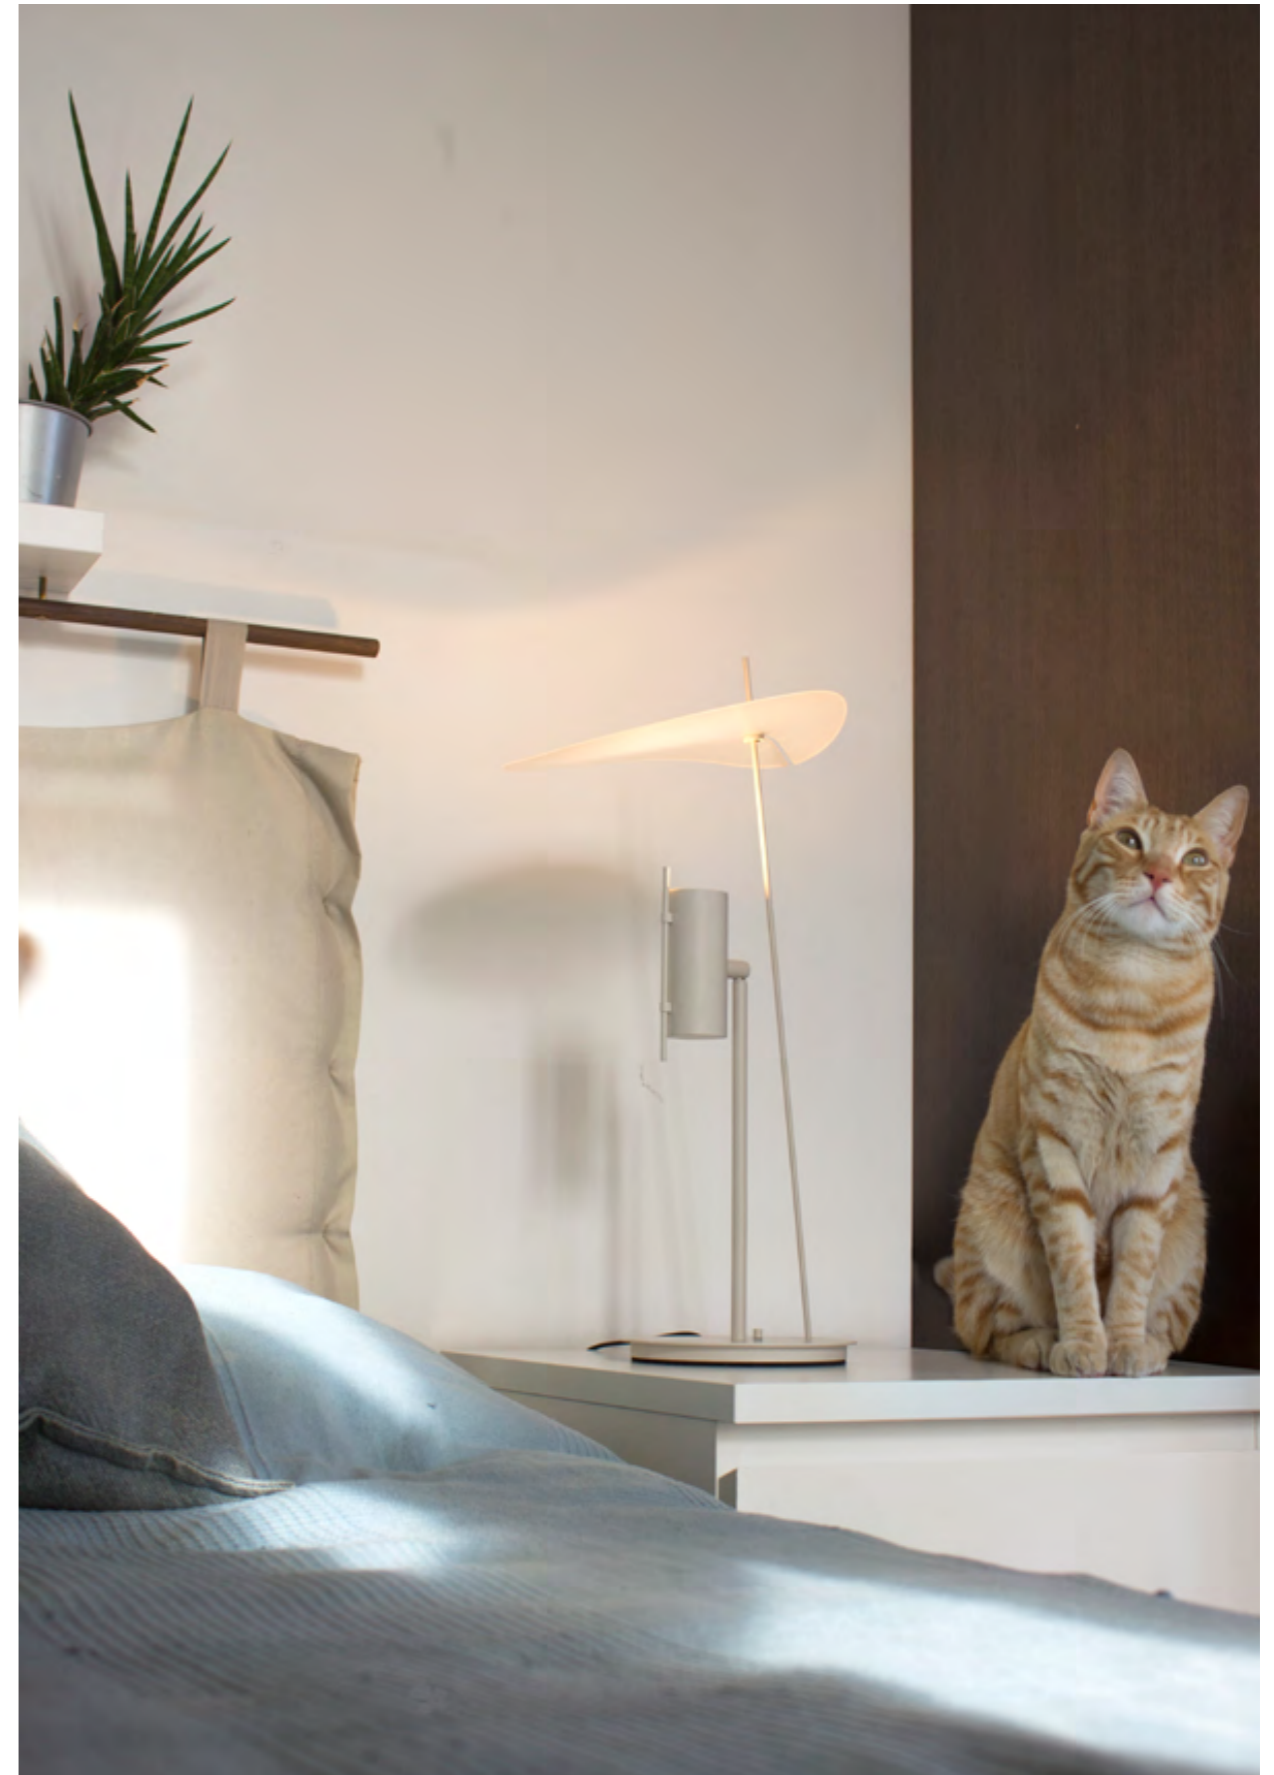

Stilla

Developed in collaboration with the Designer Alessia Degrandi, Stilla is a collection born with the idea of creating a product with a minimal design whose light can be directed and at the same time diffused or punctual. Stilla Table mounts an integrated LED controlled by an on/off switch and dimmer on the base. The light can be directed upwards and therefore diffused by the hat, in order to obtain a soft and decorative light, or it can be directed downwards and be used as a reading and writing light.

Sviluppata in collaborazione con la designer Alessia Degrandi, Stilla è una collezione nata con l'idea di creare un prodotto dal design minimale la cui luce può essere diretta e allo stesso tempo diffusa o puntuale.

Stilla Table monta un LED integrato controllato da un interruttore on/off e da un dimmer interruttore on/off e dimmer sulla base. La luce può essere diretta verso l'alto e quindi diffusa dal cappello oppure può essere diretta verso il basso ed essere utilizzata come luce da scrivania.