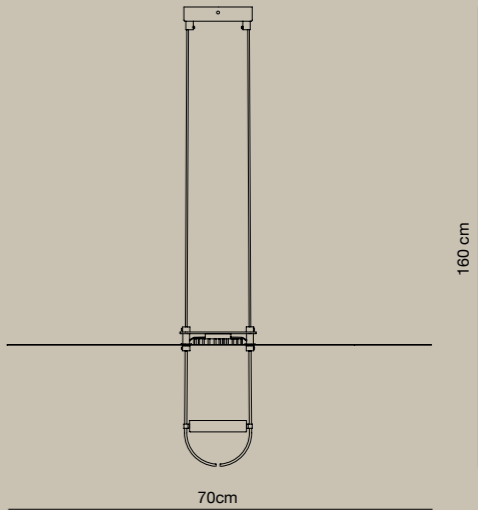

D03P70

Tech info

Product Code: D03P50
Mounting: Indoor Ceiling
Light source: 2x LED 2700K CRI 80 1350lm
Input Voltage: 180÷ 240V
Power: 30W(2 x LED 12W)
Dimmerable: with 0-10V dimming
Colors: Brass and white or black and white
Material: Brass, steel
Weight: 5kg

Product Code: D03P70
Mounting: Indoor Ceiling
Light source: 2x LED 2700K CRI 80 1350lm
Input Voltage: 180÷ 240V
Power: 30W(2x LED 12W)
Dimmerable: with 0-10V dimming
Colors: Brass and white or black and white
Material: Brass, steel
Weight: 6kg

- RAL9005
- RAL9010

Personalization options available:
Length of the cables, 3000K LED, Driver DALI, separate LED controller