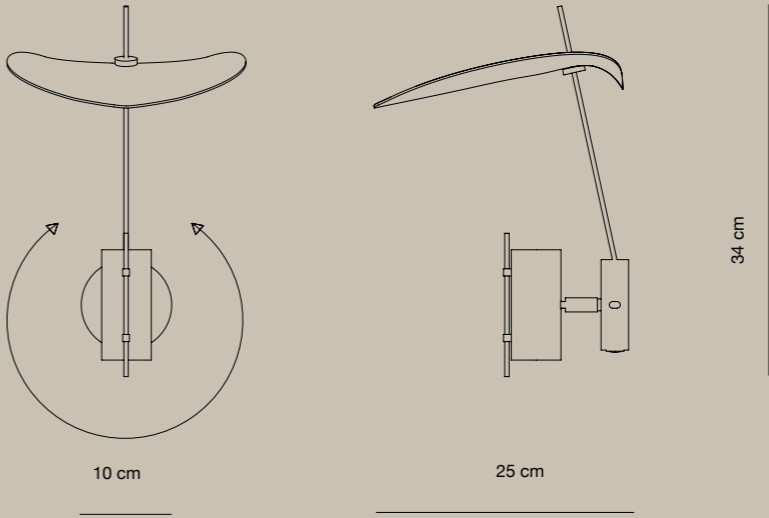

Products

STLW

Tech info

- **Product Code:** STLW
- **Mounting:** Indoor Wall
- **Light source:** 2x light bulbs G4 35mm max 4W
- **Input Voltage:** 100÷ 240V
- **Power:** 12W
- **Switch:** Controller of one light source on the base
- **Material:** Metal, PP diffuser
- **Weight:** 2kg

● RAL9005

○ RAL0808005

* Light bulbs are not included in the packaging