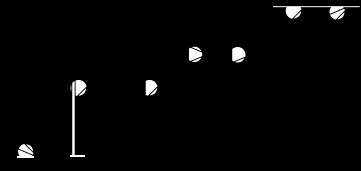

E Series

Sito

Sito surfaces are available in glossy white, matt white and matt black (surfaces see page 116/117)