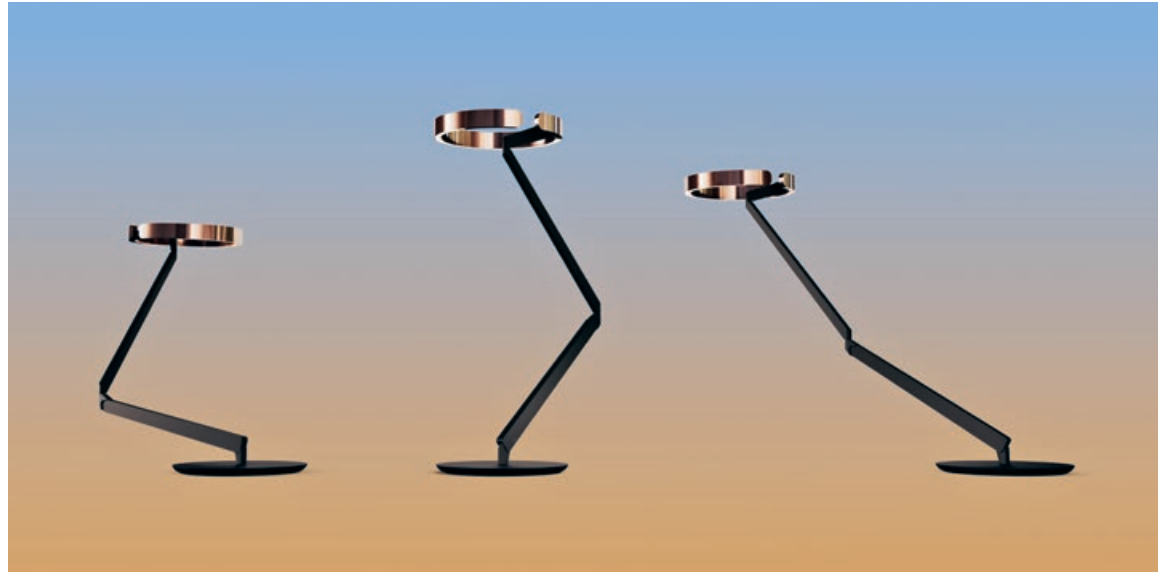

infinite move

To the movers and shakers

Brightness always precisely where you need it. Light as you want it to be. Endless mobility that fascinates twice over: the head and body of Gioia can turn freely and playfully vary their heights. On top of this, the sculptural appearance changes with every movement. And there's more: gesture control of up- and downlight and changeable light color via »color tune« give you maximum freedom.