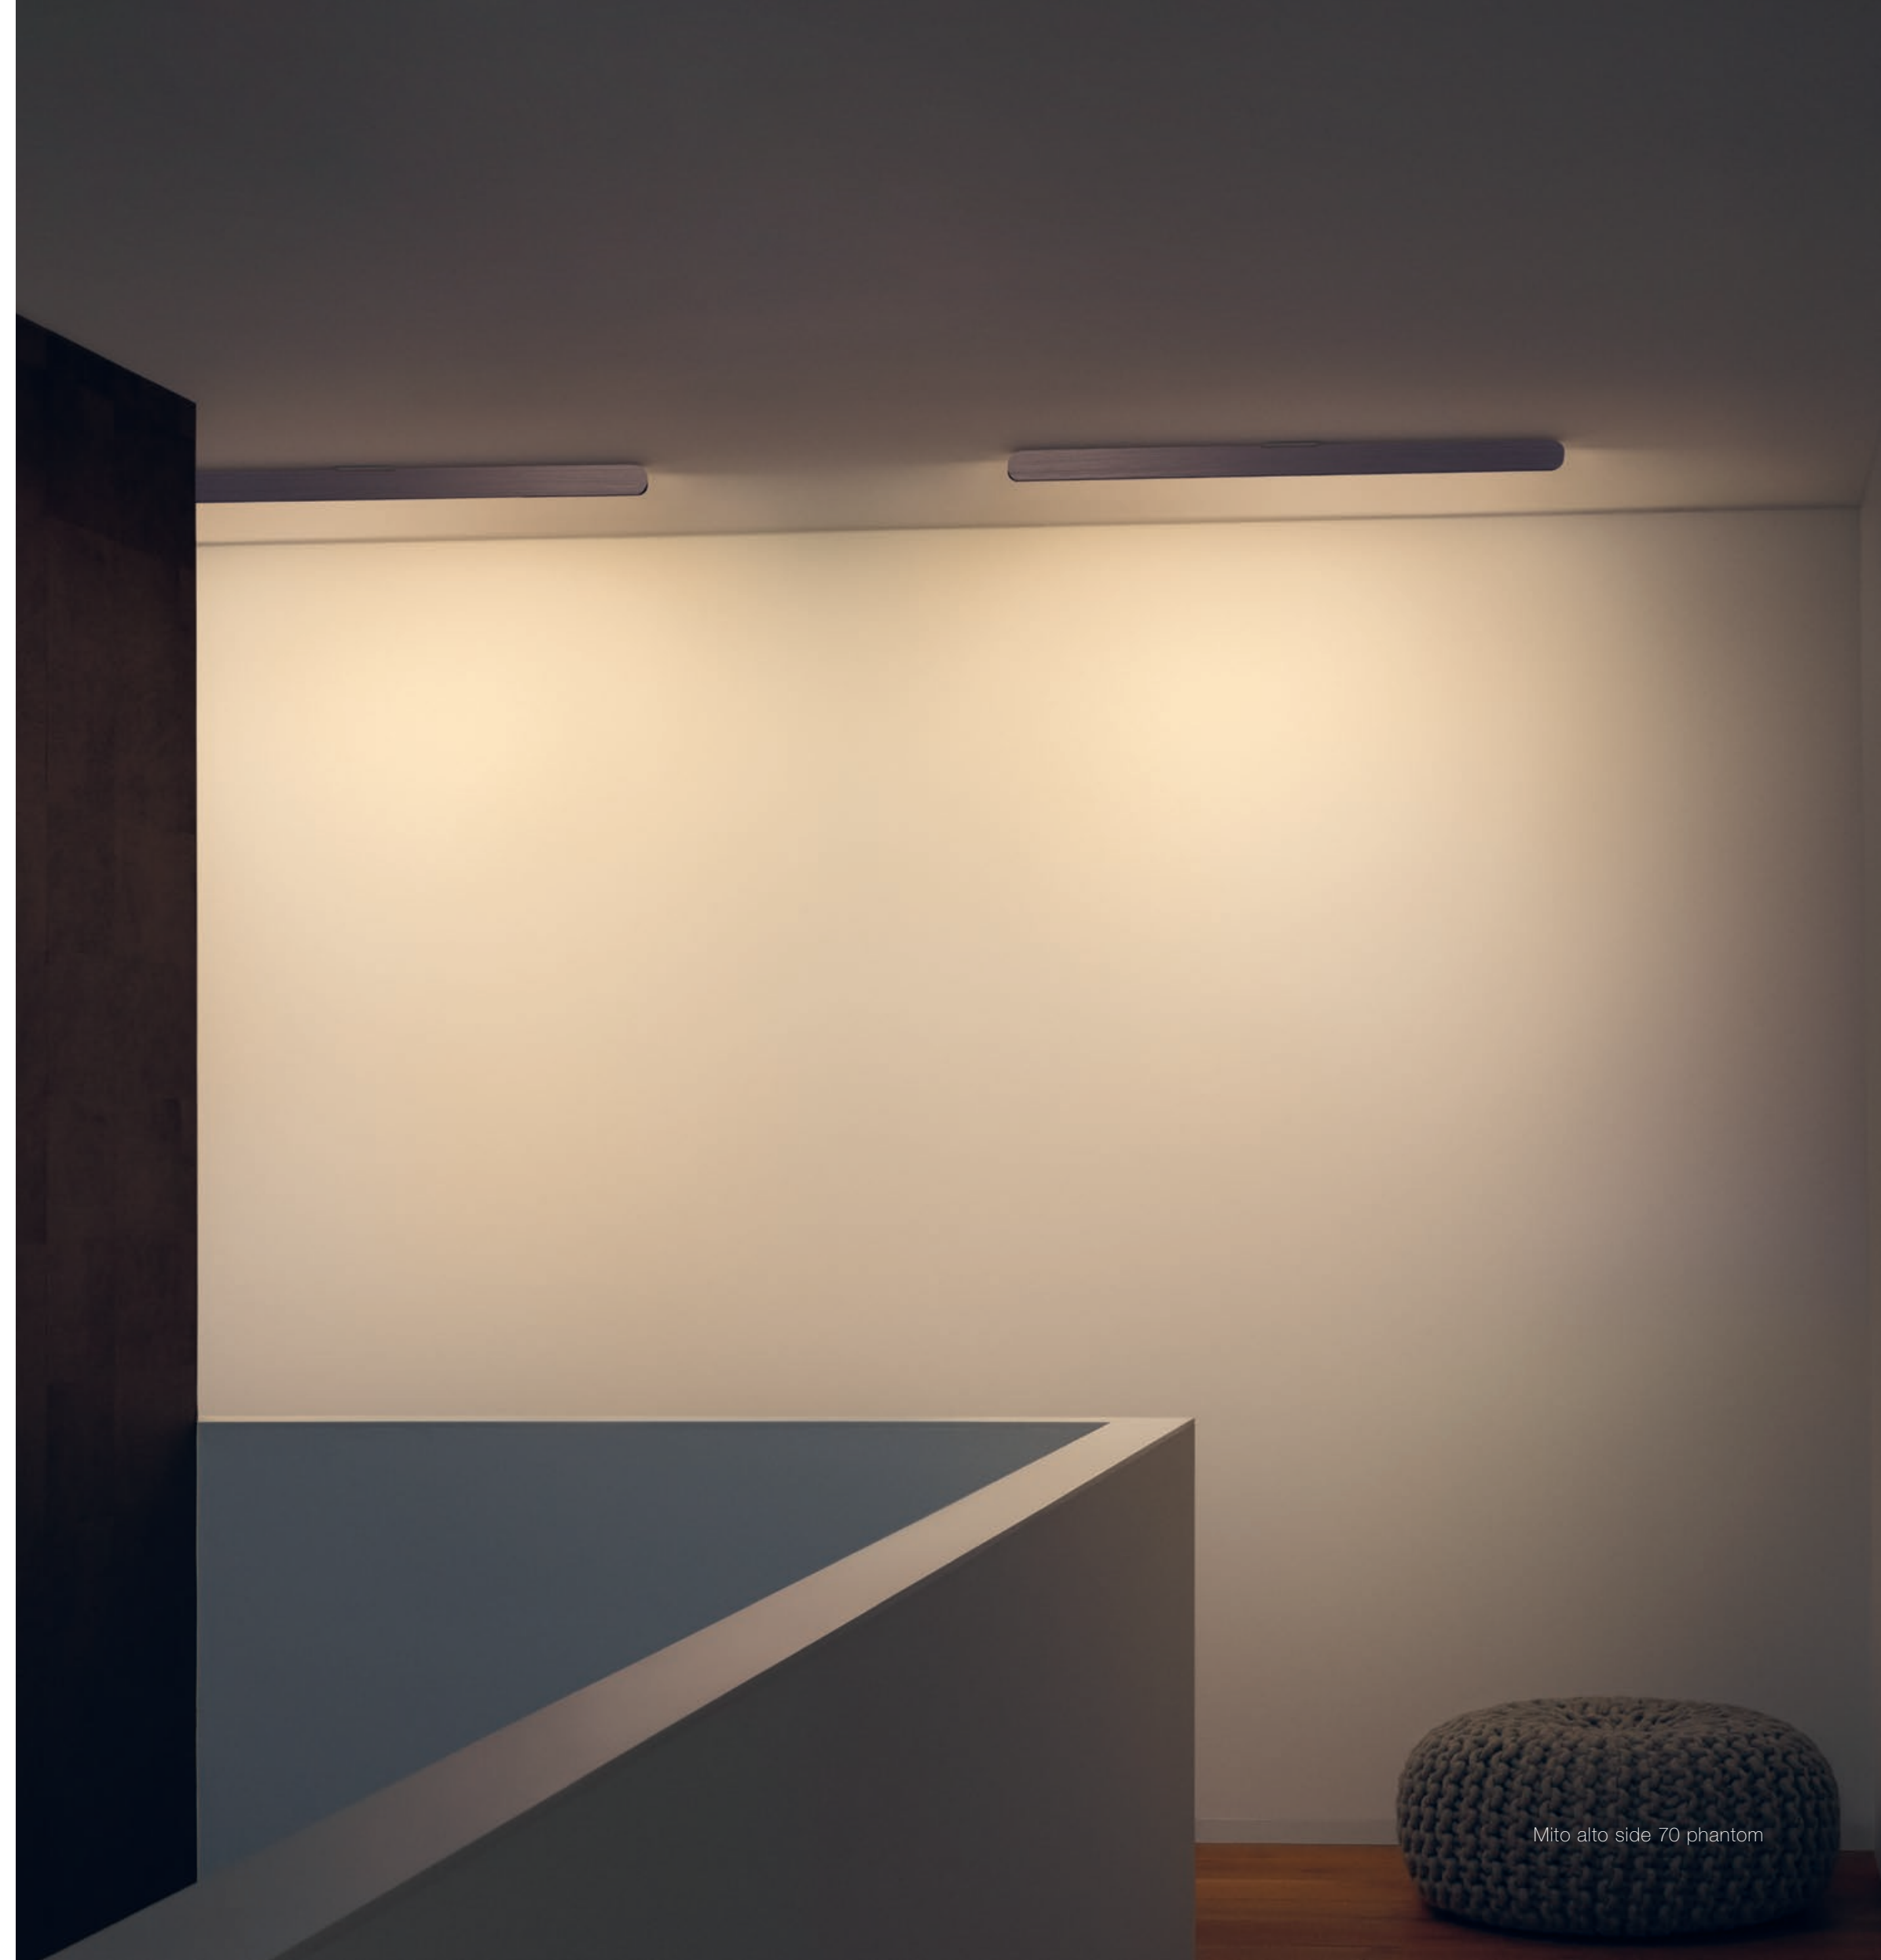

The fourth dimension of architecture

Mito alto side expands the possibilities of lighting design with the impressive wallwash effect. Vertical surfaces are homogeneously illuminated to highlight the sense of space.