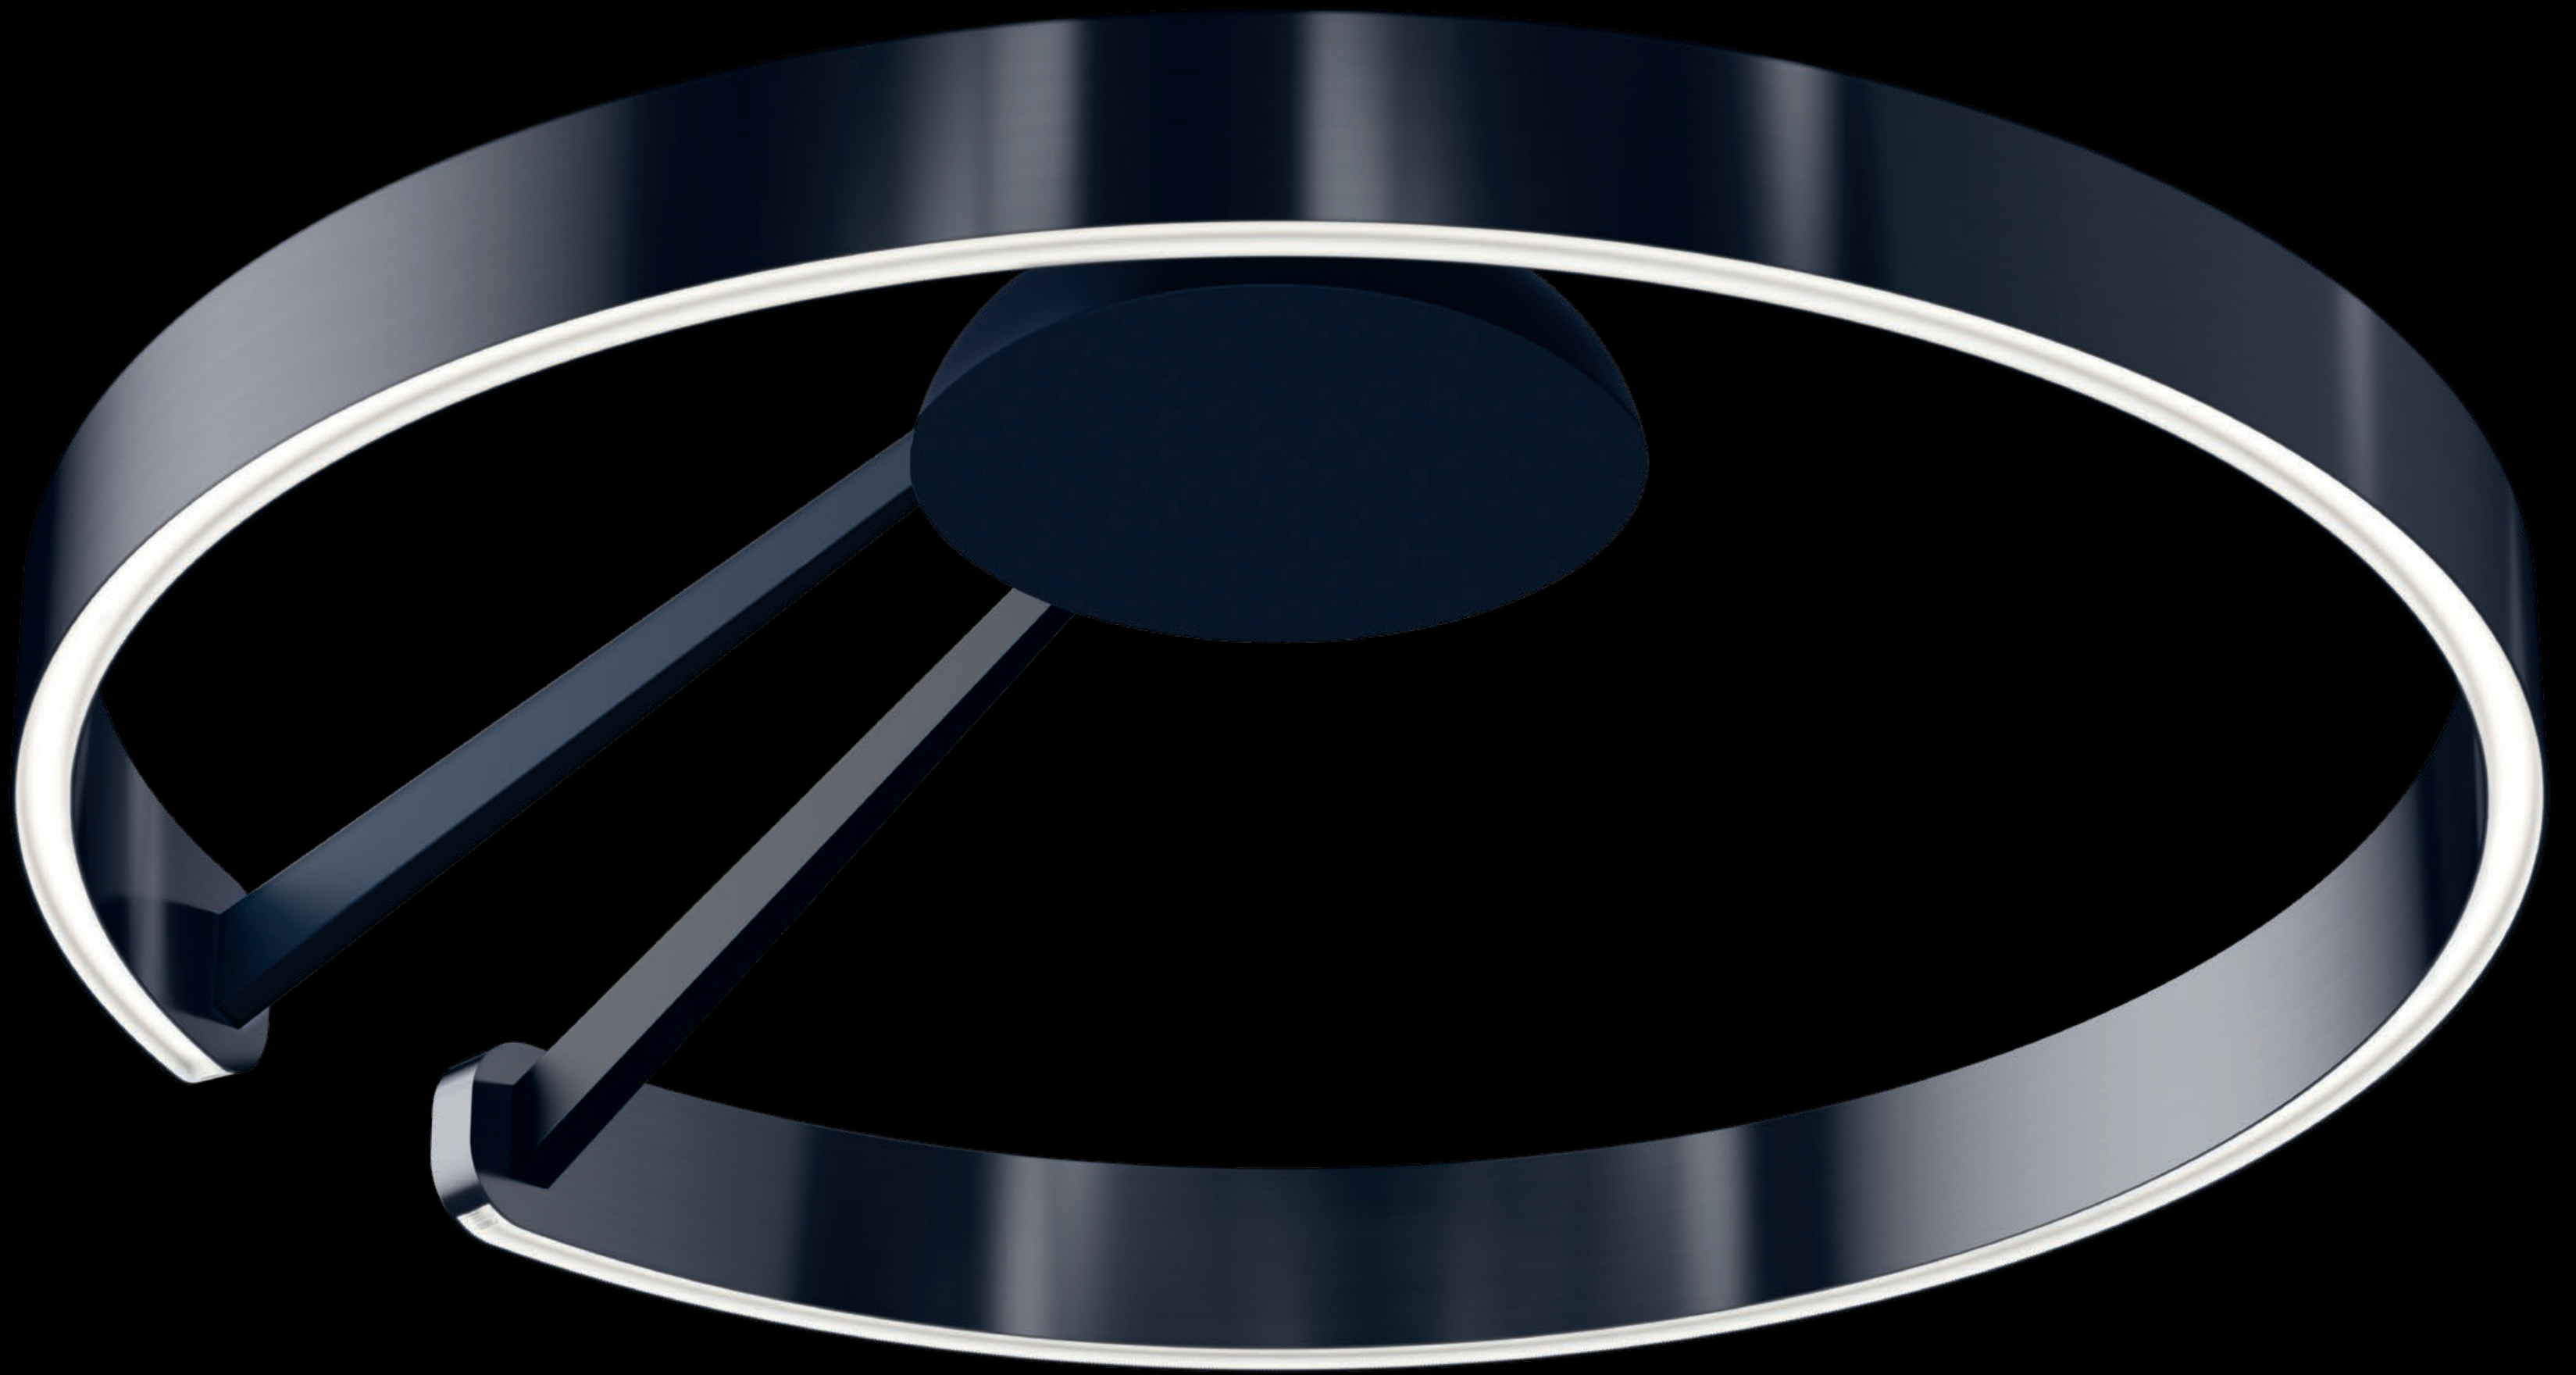

Mito sfera corda 40 phantom (with plug connection)

Mito aura

Complete. Weightless.