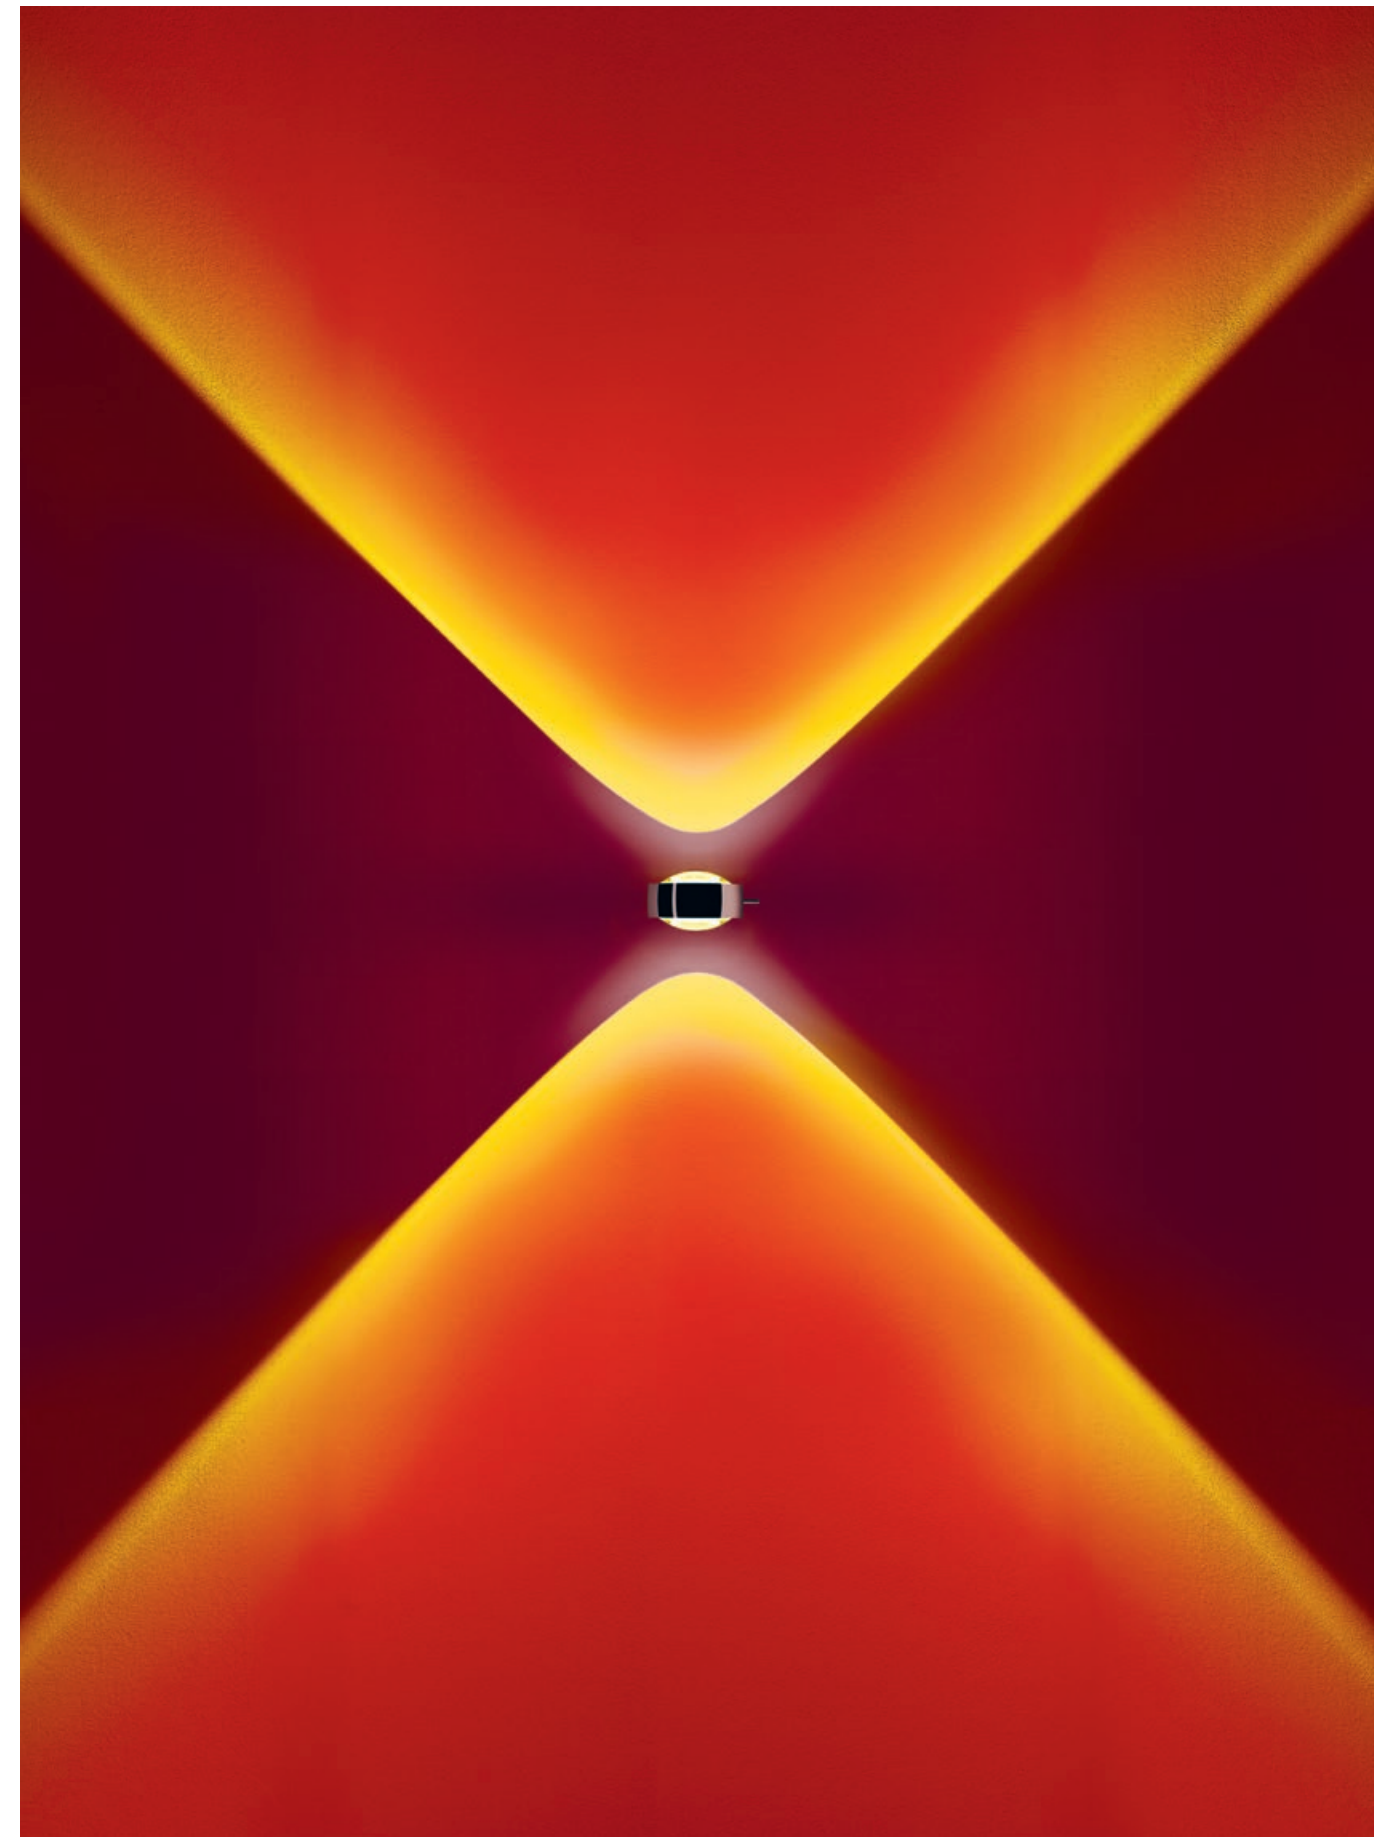

Artistic freedom

Sento sospeso

Only flying is better

The nicest cable reel in the world

Height adjustment with unparalleled convenience: Sento sospeso floats at any desired height – so you can playfully adjust your light any way you like. The cables disappear from view into the canopy.