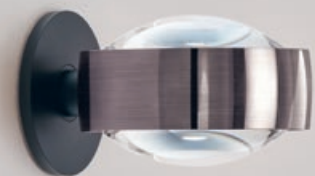

30/40/60/80/100/125

Sento verticale