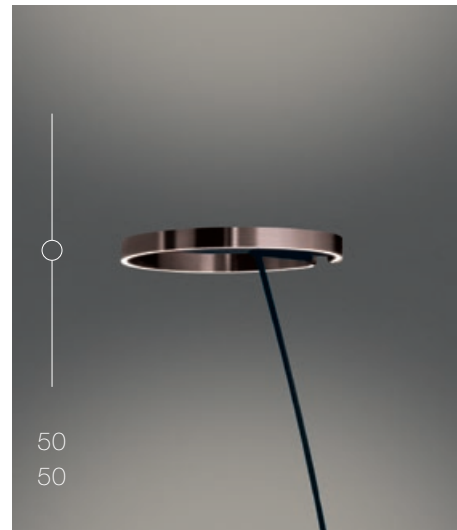

... but also of possibilities. Mito largo not only underscores your sense of extraordinary aesthetics, it can also be precisely set up to your individual situation.

height setting

Passion for function

Via gesture control, »body sensor« or Occhio air, the light of Mito can be steplessly directed from one side to the other. In that way, fascinating new possibilities of room atmospheres are created that inspire people.

»up/down fading« for Mito floor and suspended luminaires, Mito aura as well as Sento with double sided light output.

Mito sospeso

Room for great ideas

It has to be perfect ...

Thanks to the sophisticated reel mechanism, the pendant length of Mito sospeso can be adjusted whenever necessary. A slight nudge upward or a gentle push downward moves the luminaire to the desired height – and it remains balanced at all times.