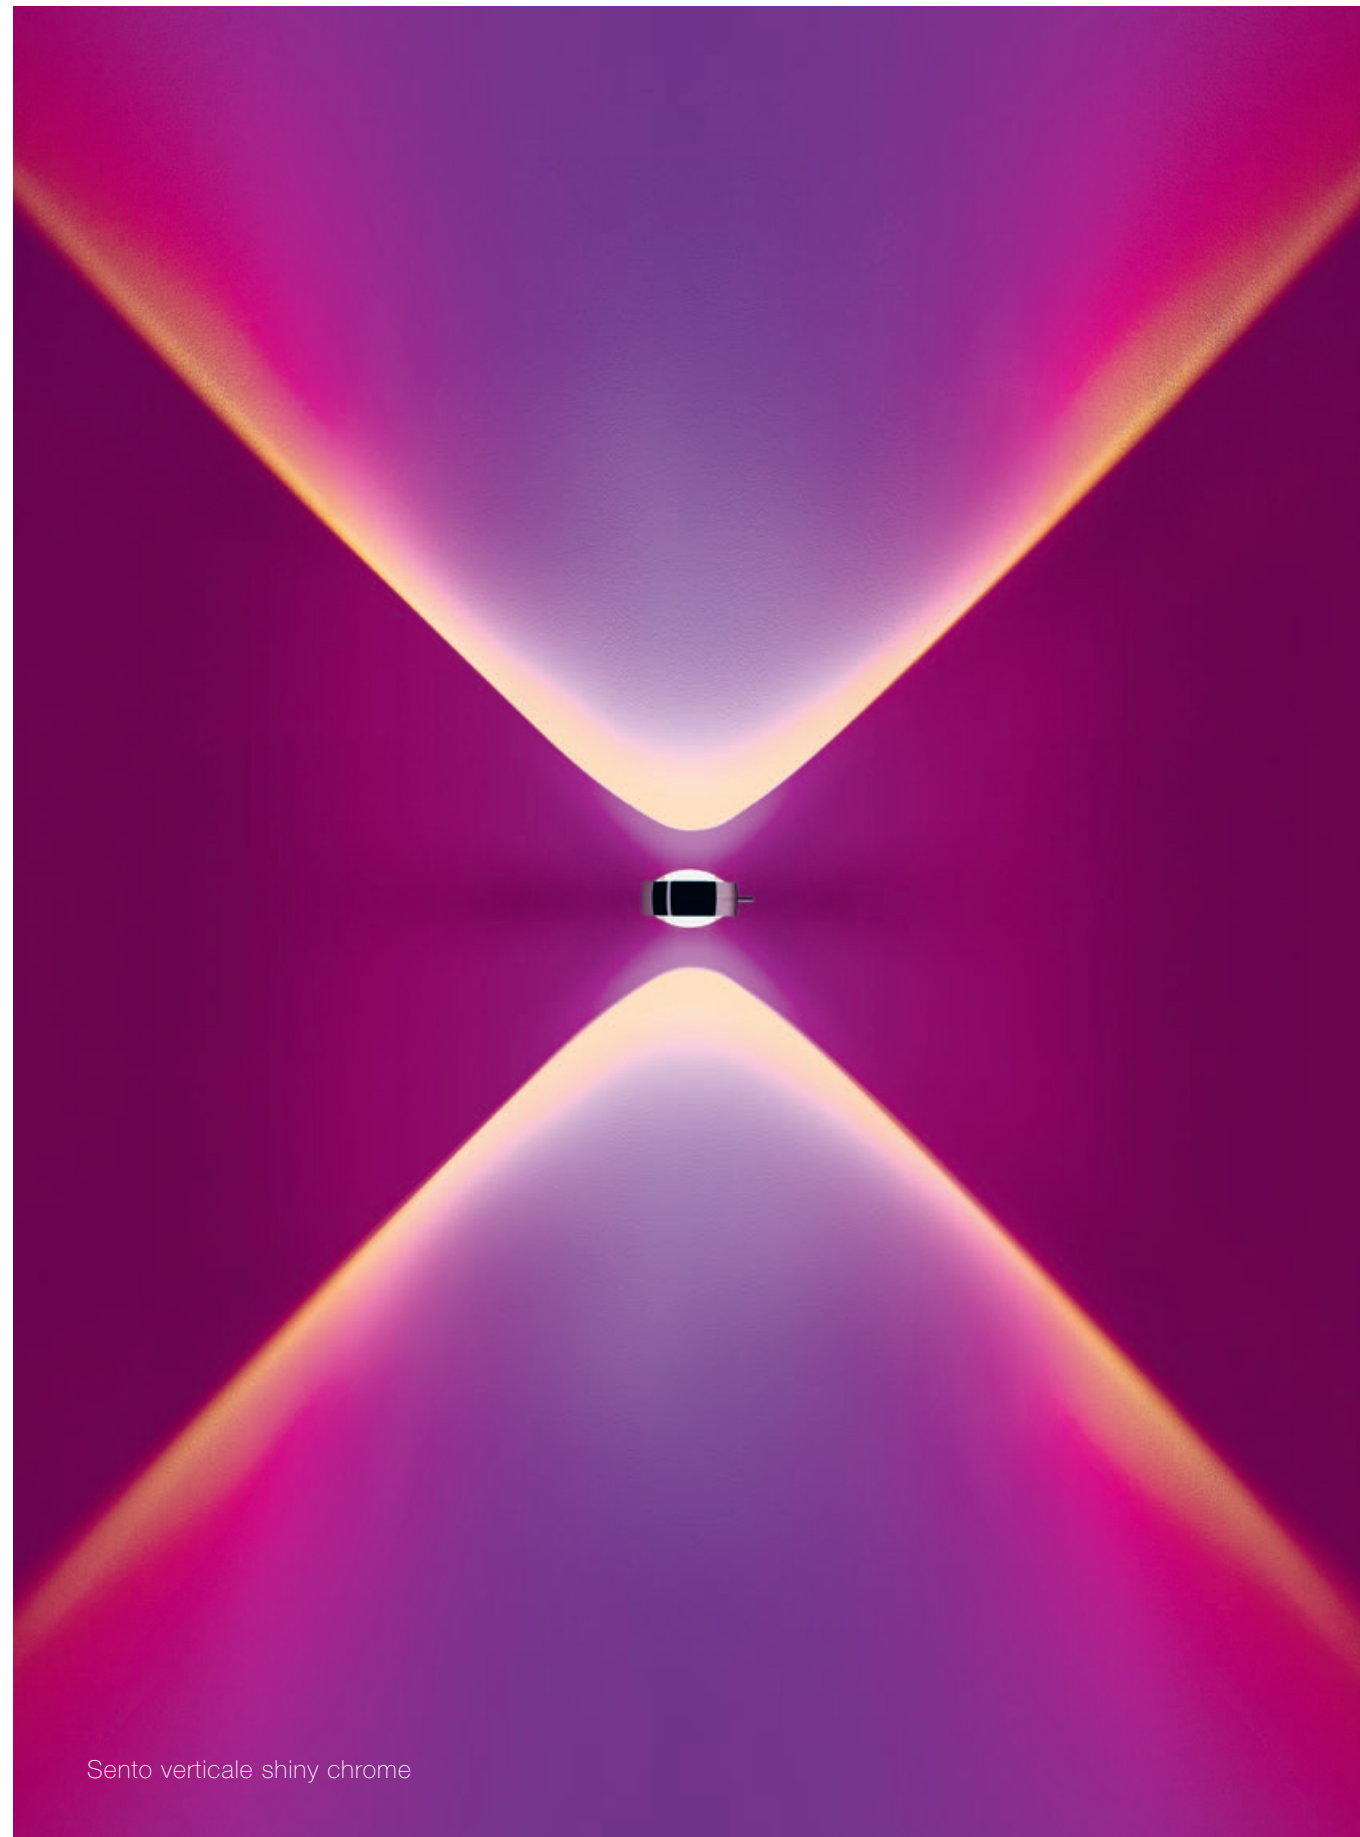

Artistic freedom

Sento sospeso

Only flying is better

The nicest cable reel in the world

Height adjustment with unparalleled convenience: Sento sospeso floats at any desired height – so you can playfully adjust your light any way you like. The cables disappear from view into the canopy.