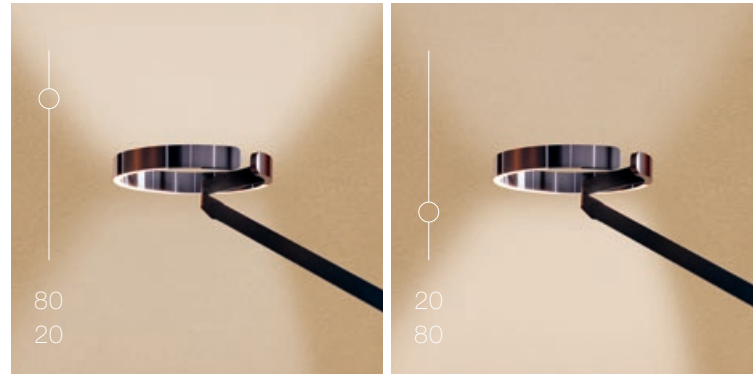

up/down fading