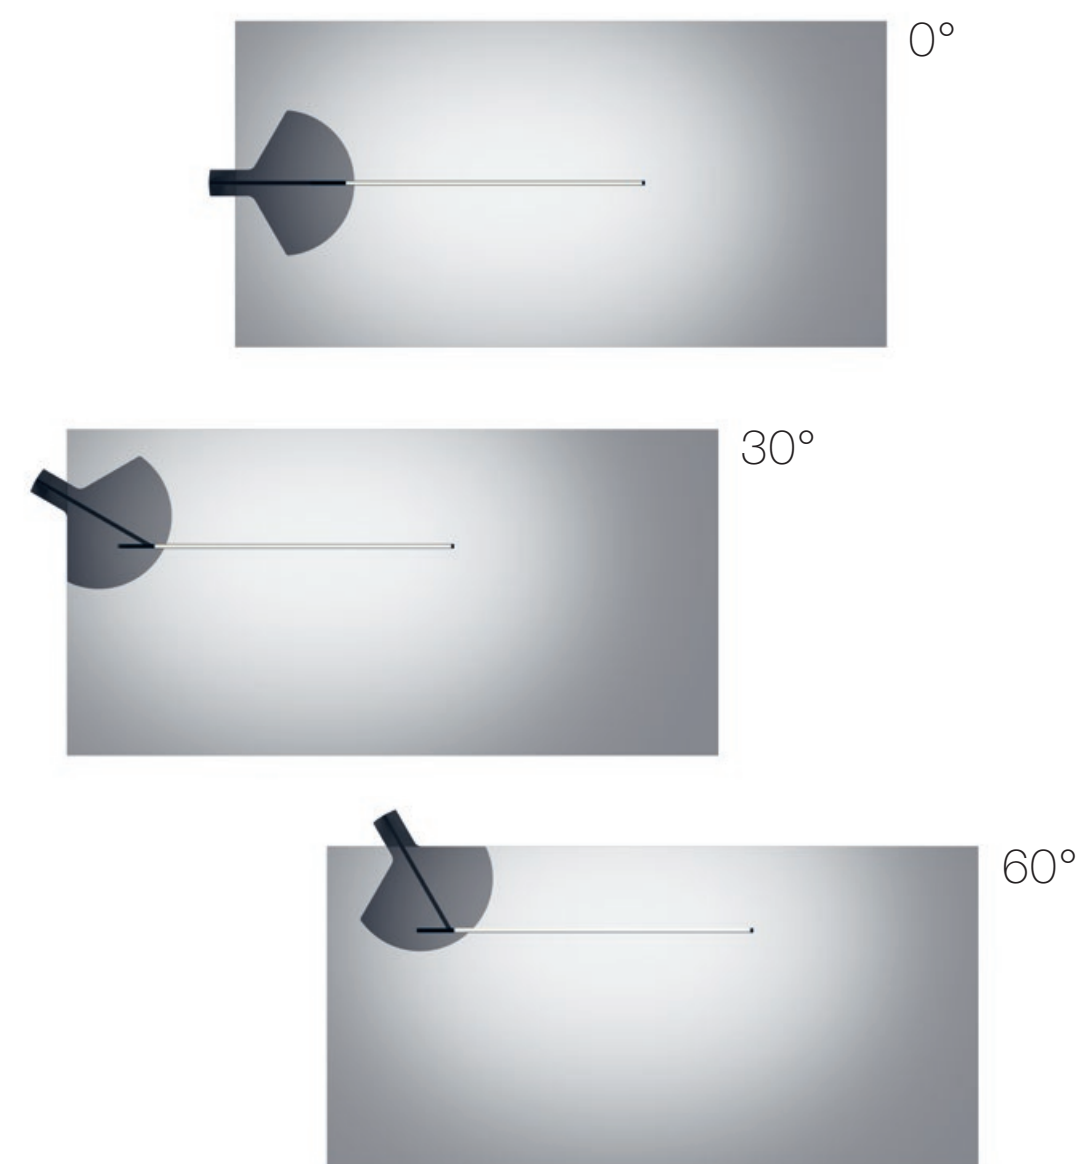

A window seat when and where you want it

Mito terra 3d produces a quality of light that could easily be compared to the sun. The subtle difference: The direction, color and intensity of the light produced by Mito terra 3d can be controlled and perfectly set to meet your particular need. It is up to you – also when it comes to the optimal arrangement of luminaires at your workspace.