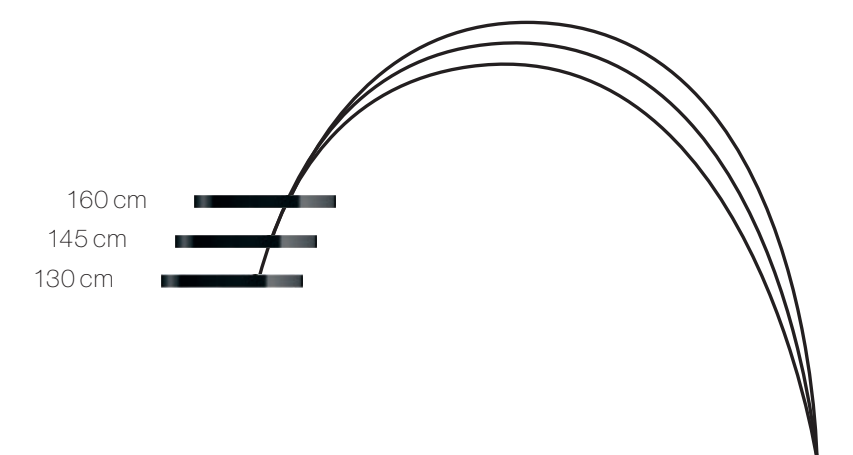

... but also of possibilities. Mito largo not only underscores your sense of extraordinary aesthetics, it can also be precisely set up to your individual situation.

height setting

Passion for function

Via gesture control, »body sensor« or Occhio air, the light of Mito can be steplessly directed from one side to the other. In that way, fascinating new possibilities of room atmospheres are created that inspire people.