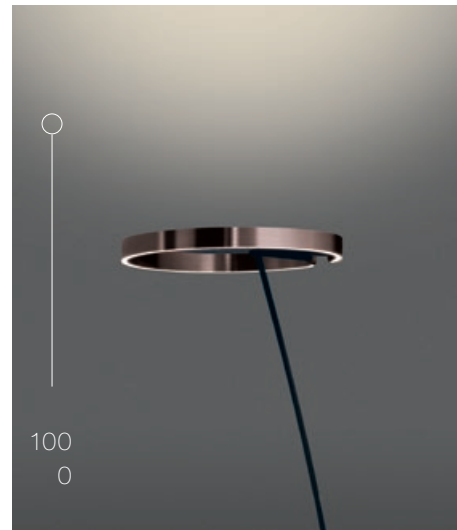

... but also of possibilities. Mito largo not only underscores your sense of extraordinary aesthetics, it can also be precisely set up to your individual situation.

height setting

Passion for function

Via gesture control, »body sensor« or Occhio air, the light of Mito can be steplessly directed from one side to the other. In that way, fascinating new possibilities of room atmospheres are created that inspire people.

»up/down fading« for Mito floor and suspended luminaires, Mito aura as well as Sento with double sided light output.

Mito sospeso

Room for great ideas

It has to be perfect ...

Thanks to the sophisticated reel mechanism, the pendant length of Mito sospeso can be adjusted whenever necessary. A slight nudge upward or a gentle push downward moves the luminaire to the desired height – and it remains balanced at all times.