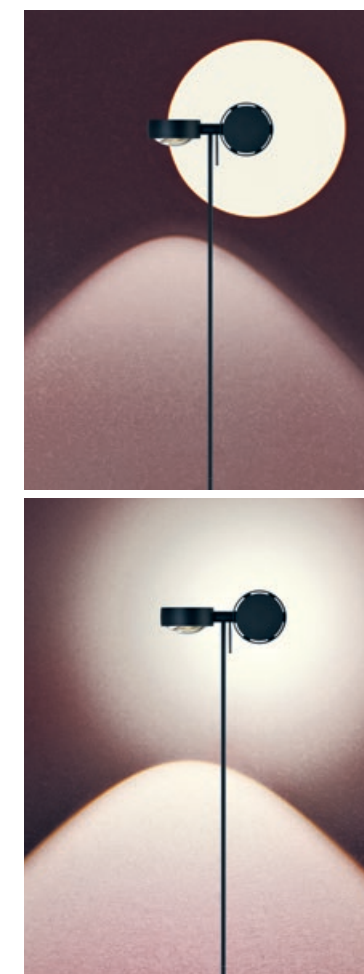

choose your light

One system – no limits

The modular body-head principle used by Sento makes it all possible: With a comprehensive range of floor-, wall-, ceiling- and suspended luminaires, you can place the luminaire head exactly where you want it. Thanks to modular exchangeable optical components such as lenses, inserts and color filters, the perfect lighting effect can be configured for any situation – now and anytime!