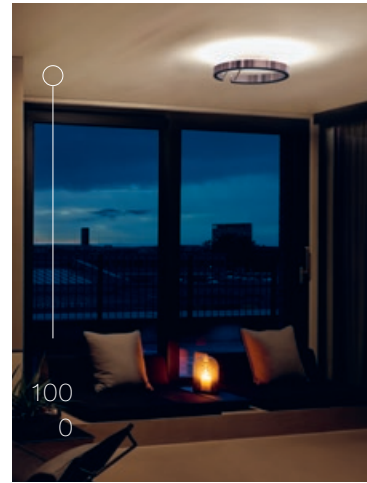

up/down fading

Mito aura

Infinite ...

Like a spaceship, Mito aura appears to float in the room. As it does, it will amaze you with the fascinating lighting effects it emits. You can create your very own lighting atmosphere by independently controlling the up and down light. Mito aura – infinite possibilities!