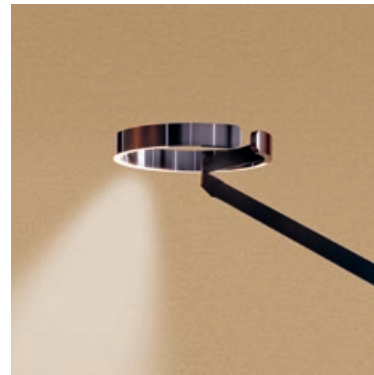

focus light

Your wish is its command

Whether powerful room light or atmospheric reading light – Gioia leaves nothing to be desired: light that responds to your gestures. You can freely direct it up and down to create the perfect atmosphere and effortlessly move it as needed – with your preferred degree of focus thanks to »focus light«.