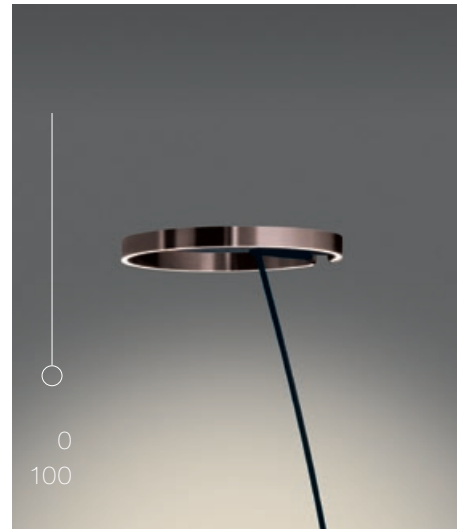

... but also of possibilities. Mito largo not only underscores your sense of extraordinary aesthetics, it can also be precisely set up to your individual situation.

height setting

Passion for function

Via gesture control, »body sensor« or Occhio air, the light of Mito can be steplessly directed from one side to the other. In that way, fascinating new possibilities of room atmospheres are created that inspire people.

»up/down fading« for Mito floor and suspended luminaires, Mito aura as well as Sento with double sided light output.

Mito sospeso

Room for great ideas

It has to be perfect ...

Thanks to the sophisticated reel mechanism, the pendant length of Mito sospeso can be adjusted whenever necessary. A slight nudge upward or a gentle push downward moves the luminaire to the desired height – and it remains balanced at all times.