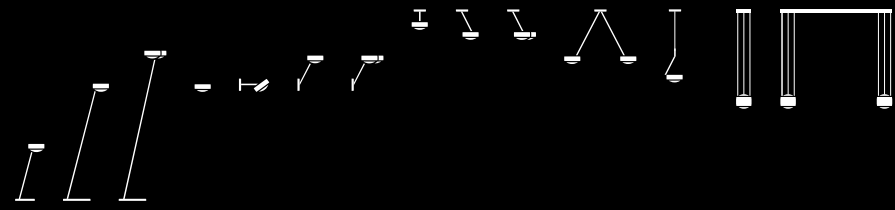

L Series

Sento

Sento

Sento sospeso

Sento surfaces are available in shiny chrome, matt chrome, glossy white, matt white, matt black, matt gold as well as in the material surface finishes bronze, rose gold and phantom – and new: black phantom (surfaces see page 116/117)