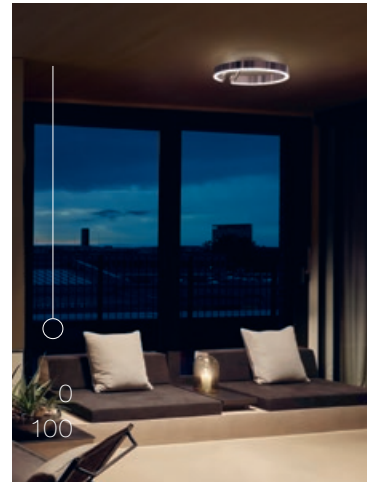

up/down fading

Mito aura

Infinite ...

Like a spaceship, Mito aura appears to float in the room. As it does, it will amaze you with the fascinating lighting effects it emits. You can create your very own lighting atmosphere by independently controlling the up and down light. Mito aura – infinite possibilities!