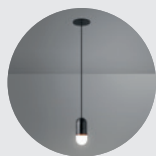

PLACEBO
211