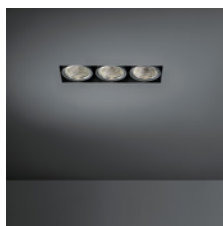

Mini multiple trimless for Smart rings 3x LED GE

3X LED ARRAY INCL. | 9.2W

! MUST BE USED WITH SMART FRONTRINGS
! MUST BE USED WITH RECESSED FRAME

DRIVER > SEE PRODUCT PAGE ON WEBSITE

CONNECTED > SEE GOODIES

SMART FRONTRING > SEE LEFT PAGE

INSTALLATION ACCESSORIES

10440730 CONBOX 342X158X130X420

10460730 RECESSED FRAME MINI MULTIPLE TRIMLESS 3X