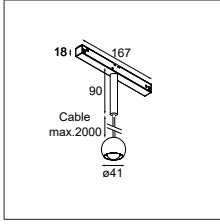

Marbulito suspension track 48V 1xLED

1X LED ARRAY INCL. 4.4W

! WHITE PISTA 48V SPOTS HAVE A WHITE 48V TRACK ADAPTER.
! BLACK PISTA 48V SPOTS HAVE A BLACK ADAPTER. DEVIATION FROM THIS IS ONLY POSSIBLE ON REQUEST.

CONNECTED > SEE GOODIES

TRACK 48V COMPONENTS > SEE PAGES 462-467

1-10V	2700K / CRI90+	3000K / CRI90+
	28°	28°
black struc	13422032	13422432
white struc	13422009	13422409

DALI	2700K / CRI90+	3000K / CRI90+
	28°	28°
black struc	13422132	13422532
white struc	13422109	13422509

LUMINAIRE OUTPUT & POWER CONSUMPTION (white struc)

2700K / 28°	332lm / 6.5W
3000K / 28°	332lm / 6.5W