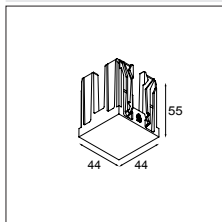

QBINI BLIND COVER

QBINI BLIND COVER

14261009 WHITE STRUC
14261032 BLACK STRUC
14261046 GOLD