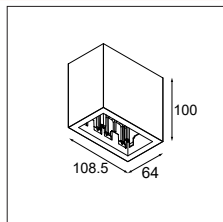

SURFACE BOX 2X LED GE

13120109 WHITE STRUC
13120132 BLACK STRUC