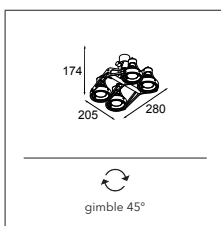

Nomad 4x GU10

4X QPAR 16-20 | GU10 | 50-75W

* RESISTIVE DIMMABLE ONLY WHEN USED WITH HALOGEN GU10 LAMP

! BASE FLANGE OPTIONAL

CONNECTED > SEE GOODIES

INSTALLATION ACCESSORIES

10203005 BASE FLANGE Ø90 H3 - ALU

10203009 BASE FLANGE Ø90 H3 - WHITE STRUC

10203032 BASE FLANGE Ø90 H3 - BLACK STRUC

10204005 BASE FLANGE TUBE Ø90 H20 - ALU

10204009 BASE FLANGE TUBE Ø90 H20 - WHITE STRUC

10204032 BASE FLANGE TUBE Ø90 H20 - BLACK STRUC