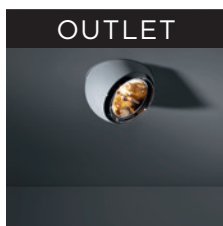

Bolster recessed 155 for LED GU10 AR111

1X LED AR111 (NOT INCL.) | GU10 | 15W

black struc	11052232