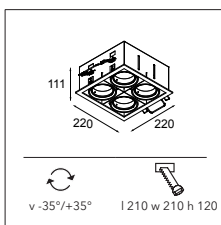

Mini multiple for Smart rings 4x LED GE

4X LED ARRAY INCL. 9.2W

! MUST BE USED WITH SMART FRONTRINGS

DRIVER > SEE PRODUCT PAGE ON WEBSITE

CONNECTED > SEE GOODIES

SMART FRONTRING > SEE LEFT PAGE

INSTALLATION ACCESSORIES

10400430 CONBOX 357X222X147X421

10420430 GYPKIT 240X387X210X210