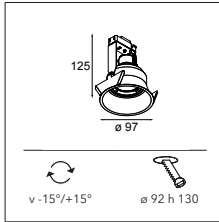

Lotis 97 concrete adjustable GU10

1X QPAR 16 | GU10 | MAX. 50W

* RESISTIVE DIMMABLE ONLY WHEN USED WITH HALOGEN GU10 LAMP

CONNECTED > SEE GOODIES