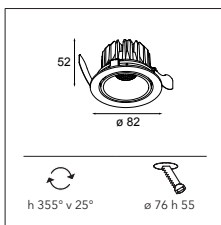

Smart lotis 82 adjustable LED GE

1X LED ARRAY INCL. 9.2W

! 3500 ON REQUEST

DRIVER > SEE PRODUCT PAGE ON WEBSITE

SMART COMBINATIONS > SEE PAGES 320-329

CONNECTED > SEE GOODIES

INSTALLATION ACCESSORIES

10889830 CONBOX 190X192X130X256

12290830 GYPKIT 190X190-Ø76

12500230 SMART RECESSED RING 82