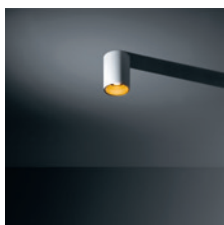

Lotis tubed surface GU10

1X QPAR 16 | GU10 | MAX. 35W