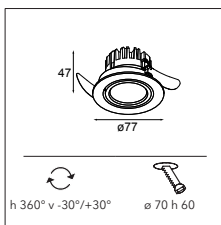

K77 adjustable LED GE

1X LED ARRAY INCL. 9.2W

DRIVER > SEE PRODUCT PAGE ON WEBSITE

CONNECTED > SEE GOODIES

K-SET > SEE BELOW (MORE INFO SEE PAGES 78-83)

INSTALLATION ACCESSORIES

10889830 CONBOX 190X192X130X256

12290130 GYPKIT 190X190 - Ø70