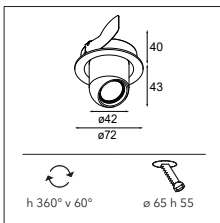

Pupil 72 LED GE

1X LED ARRAY INCL. 6.4W

DRIVER > SEE PRODUCT PAGE ON WEBSITE

CONNECTED > SEE GOODIES

K-SET > SEE BELOW (MORE INFO SEE PAGES 78-83)

OPTICAL ACCESSORIES

14191032 HONEYCOMB Ø26

14192032 SNOOT Ø26 BLACK

14193032 CROSSBLADE Ø26 BLACK