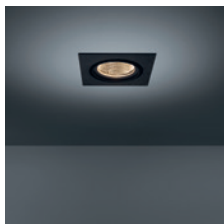

Marcel 1x LED GE

1X LED ARRAY INCL. 17.2W

DRIVER > SEE PRODUCT PAGE ON WEBSITE

CONNECTED > SEE GOODIES

OPTICAL ACCESSORIES

10212700 TRANSPARENT GLASS Ø79

10212703 SPREADLENS Ø79

10212702 HONEYCOMB Ø79

11949730 REFLECTOR LED Ø80 FLOOD

11949830 REFLECTOR LED Ø80 MEDIUM

11949930 REFLECTOR LED Ø80 SPOT