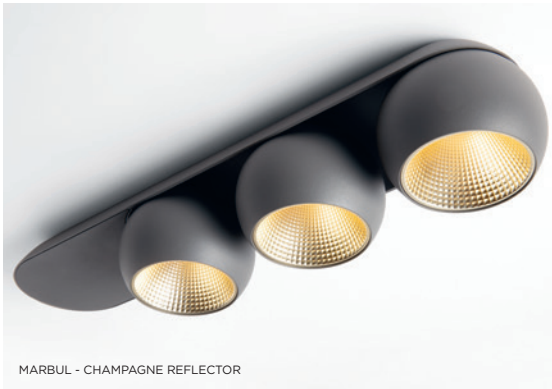

MARBUL - ALU REFLECTOR