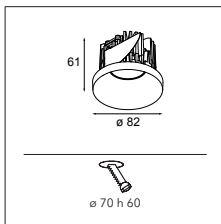

Smart kup 82 IP55 LED warm dim GE

1X LED ARRAY INCL. 6W

DRIVER > SEE PRODUCT PAGE ON WEBSITE

SMART COMBINATIONS > SEE PAGES 320-329

CONNECTED > SEE GOODIES

INSTALLATION ACCESSORIES

10889830 CONBOX 190X192X130X256

12290130 GYPKIT 190X190 - Ø70

12291030 GYPKIT 210X190-2XØ70 R35-88

12500230 SMART RECESSED RING 82