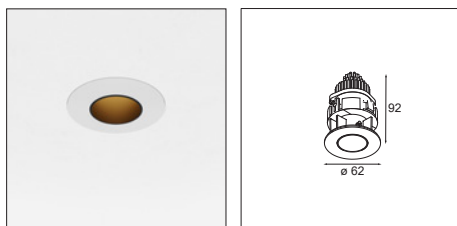

Tetrix Pinhole 62 IP55 LED GE

1X LED ARRAY INCL. | 7.2W

DRIVER > SEE PRODUCT PAGE ON WEBSITE

CONNECTED > SEE GOODIES

INSTALLATION ACCESSORIES > SEE PAGE 347

	2700K / CRI90+	3000K / CRI90+	4000K / CRI90+
	25°	25°	25°
black matt	13516083	13516283	13516483
white matt	13516038	13516238	13516438

LUMINAIRE OUTPUT & POWER CONSUMPTION

(white matt)

	350mA	500mA
2700K / 25°	343lm 5W	461lm 7.2W
3000K / 25°	367lm 5W	497lm 7.2W
4000K / 25°	393lm 5W	527lm 7.2W