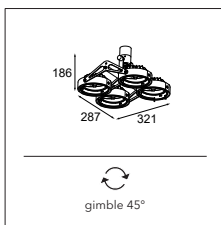

Nomad 4x LED AR111 GE

4X LED MODULE INCL. 12W

* 250mA PER AR111 LED LAMP

DRIVER > SEE PRODUCT PAGE ON WEBSITE

CONNECTED > SEE GOODIES