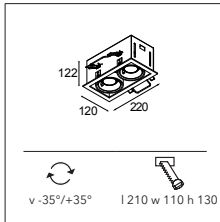

Mini multiple 2x GU10

2X QPAR 16 | GU10 | MAX. 50W

* RESISTIVE DIMMABLE ONLY WHEN USED WITH HALOGEN GU10 LAMP

CONNECTED > SEE GOODIES

INSTALLATION ACCESSORIES

10400230 CONBOX 257X222X147X321

10420230 GYPKIT 240X287X210X110