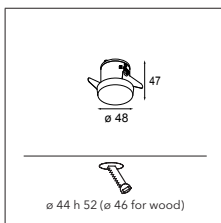

Smart kup 48 LED GE

1X HIGH POWER LED INCL. 1.5W

! 3500K ON REQUEST

DRIVER > SEE PRODUCT PAGE ON WEBSITE

SMART COMBINATIONS > SEE PAGES 320-329

CONNECTED > SEE GOODIES

INSTALLATION ACCESSORIES

10889530 CONBOX 100X123X80X187

12290730 GYPKIT 100X120 - Ø45