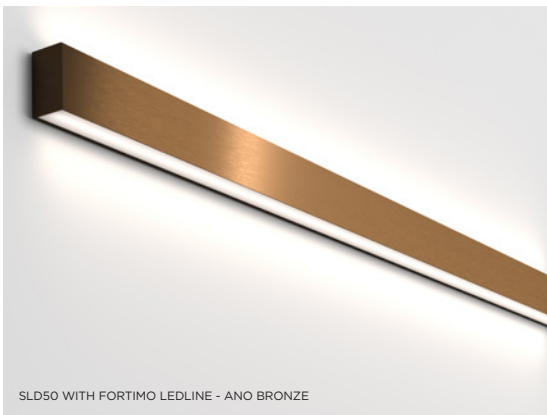

07 — GOODIES

06 — PROFILES

05 — EXTERIOR

04 — WALL

03 — TRACK

02 — JACK

01 — CEILING

SLD50 WITH FORTIMO LEDLINE - ANO BRONZE