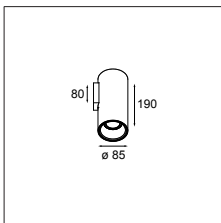

Lotis tubed wall 1x GU10

1X QPAR 16 | GU10 | MAX. 35W