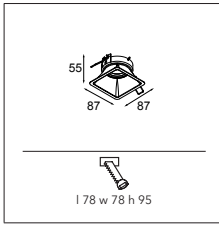

WARM DIM

Lotis square for LED GE

1X LED (NOT INCL.)

! MUST BE USED WITH M-LED 50

DRIVER > SEE PRODUCT PAGE ON WEBSITE

CONNECTED > SEE GOODIES

M-LED > SEE BELOW

INSTALLATION ACCESSORIES

10889830 CONBOX 190X192X130X256

12291130 GYPKIT 190X190X78X78

black	12619002
white struc	12619009

LUMINAIRE OUTPUT & POWER CONSUMPTION (white struc - M-LED 50 alu)

	350mA	500mA
2700K / 25°	442lm / 6.2W	568lm / 9.2W
3000K / 25°	469lm / 6.2W	630lm / 9.2W
3500K / 25°	487lm / 6.2W	655lm / 9.2W
4000K / 25°	510lm / 6.2W	685lm / 9.2W

WARM DIM