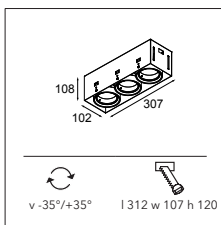

Mini multiple trimless for Smart rings 3x LED GE

3X LED ARRAY INCL. | 9.2W

! MUST BE USED WITH SMART FRONTRINGS
! MUST BE USED WITH RECESSED FRAME

DRIVER > SEE PRODUCT PAGE ON WEBSITE

CONNECTED > SEE GOODIES

SMART FRONTRING > SEE LEFT PAGE

INSTALLATION ACCESSORIES

10440730 CONBOX 342X158X130X420

10460730 RECESSED FRAME MINI MULTIPLE TRIMLESS 3X