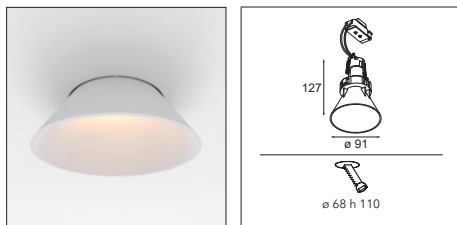

Tetrix Cone 90 LED Hue retrofit