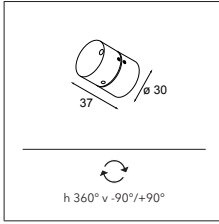

Definitif MR16 GE

	12V	IP20	GWT 960°	0.07KG	

1X QR-CBC 51 | GU 5.3 | MAX. 50W

! TO BE INSTALLED WITH DEFINITIF STICK AND SUPERMODUPOINT (NOT INCLUDED)