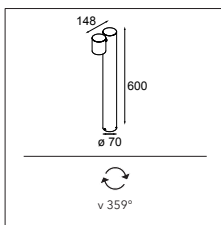

Lowieze high IP54 1x LED GI

1X HIGH POWER LED INCL. 4W

! NOT SUITABLE FOR INSTALLATION ≤ 5 KM FROM THE COAST

INSTALLATION ACCESSORIES

11189802 EARTH PIN H350