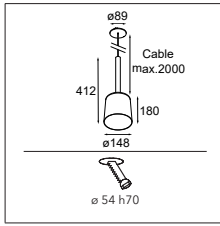

Tulip bloom (power feed recessed) E27

LAMP EXCL. E27 MAX. 35W

CONNECTED > SEE GOODIES

230V

IP20

GWT 960°

0.49KG

black struc	12661032
black struc - gold	12661091
white struc	12661009
white struc - gold	12661089