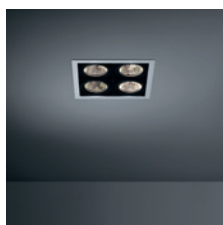

Mini multiple for Smart rings 4x LED GE

4X LED ARRAY INCL. 9.2W

! MUST BE USED WITH SMART FRONTRINGS

DRIVER > SEE PRODUCT PAGE ON WEBSITE

CONNECTED > SEE GOODIES

SMART FRONTRING > SEE LEFT PAGE

INSTALLATION ACCESSORIES

10400430 CONBOX 357X222X147X421

10420430 GYPKIT 240X387X210X210