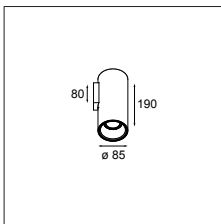

Lotis tubed wall 1x LED retrofit

1X LED GU10 INCL. | GU10 | 5.5W