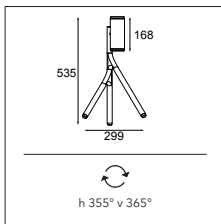

## Médard LED retrofit

1X LED GU10 INCL. 5.5W

! CABLE (5M) INCLUDED  
! ON/OFF SWITCH INCLUDED

	230V		IP20	GWT 960°	2.75KG	▼
--	------	--	------	----------	--------	---

	2700K / CRI80
	25°
black struc	12730032
white struc	12730009