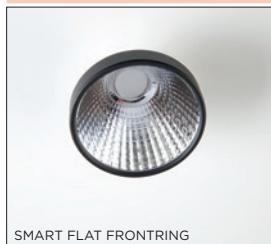

SMART FRONTRINGS