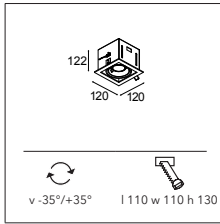

Mini multiple 1x GU10

1X QPAR 16 | GU10 | MAX. 50W

* RESISTIVE DIMMABLE ONLY WHEN USED WITH HALOGEN GU10 LAMP

CONNECTED > SEE GOODIES

INSTALLATION ACCESSORIES

10400130 CONBOX 122X257X147X186

10420130 GYPKIT 255X152X110X110