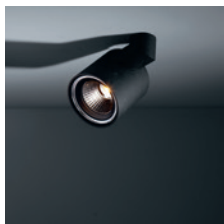

Stove LED GE

1X LED ARRAY INCL. | 16.2W

! CAN BE USED WITH GEAR ACCESS COVER PLATE

DRIVER > SEE PRODUCT PAGE ON WEBSITE

CONNECTED > SEE GOODIES

INSTALLATION ACCESSORIES

11932009 GEAR ACCESS COVERPLATE (CUTOUT SIZE Ø127 H130)

10203009 BASE FLANGE Ø90 H3 - WHITE STRUC

10203032 BASE FLANGE Ø90 H3 - BLACK STRUC

10204009 BASE FLANGE TUBE Ø90 H20 - WHITE STRUC

10204032 BASE FLANGE TUBE Ø90 H20 - BLACK STRUC

OPTICAL ACCESSORIES

11949730 REFLECTOR LED Ø80 FLOOD

11949930 REFLECTOR LED Ø80 SPOT