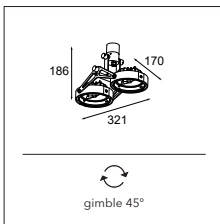

Nomad 2x LED AR111 GE

2X LED MODULE INCL. 12W

* 250mA PER AR111 LED LAMP

DRIVER > SEE PRODUCT PAGE ON WEBSITE

CONNECTED > SEE GOODIES