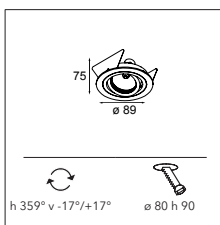

K-1 89 MR16 GE

1X QR-CBC 51 | GX5.3 | MAX. 50W

INSTALLATION ACCESSORIES

10889830 CONBOX 190X192X130X256

12290230 GYPKIT 190X190-Ø80

OPTICAL ACCESSORIES

10280102 BLRING Ø50 HIGH BLACK

alu	10270105
black	10270102
white struc	10270101