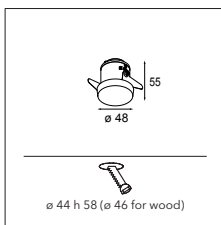

Smart kup 48 IP55 LED GE

1X HIGH POWER LED INCL. | 1.5W

! 3500K ON REQUEST

DRIVER > SEE PRODUCT PAGE ON WEBSITE

SMART COMBINATIONS > SEE PAGES 320-329

CONNECTED > SEE GOODIES

INSTALLATION ACCESSORIES

10889530 CONBOX 100X123X80X187

12290730 GYPKIT 100X120 - 045