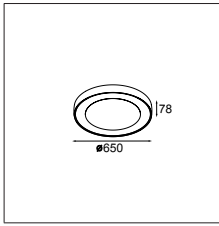

Flat moon eclips 650 ceiling down LED GI

LED MODULE INCL. 36W

CONNECTED > SEE GOODIES