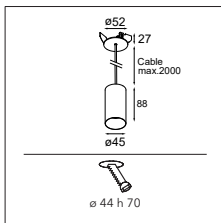

2700K / CRI90+	3000K / CRI90+
	30°	30°
ano black	11465081	11465181
ano bronze	11465082	11465182
ano champagne	11465041	11465141
ano silver bronze	11465084	11465184
black struc	11465032	11465132
white struc	11465009	11465109

LUMINAIRE OUTPUT & POWER CONSUMPTION (white struc)

	350mA	500mA
2700K / 30°	498lm / 5.6W	686lm / 8.1W
3000K / 30°	498lm / 5.6W	686lm / 8.1W

DRIVER > SEE PRODUCT PAGE ON WEBSITE

CONNECTED > SEE GOODIES