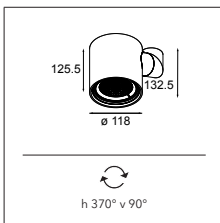

Stove LED GI

1X LED ARRAY INCL. | 11W

INSTALLATION ACCESSORIES

10203009 BASE FLANGE Ø90 H3 - WHITE STRUC

10203032 BASE FLANGE Ø90 H3 - BLACK STRUC

10204009 BASE FLANGE TUBE Ø90 H20 - WHITE STRUC

10204032 BASE FLANGE TUBE Ø90 H20 - BLACK STRUC

OPTICAL ACCESSORIES

11949730 REFLECTOR LED Ø80 FLOOD

11949930 REFLECTOR LED Ø80 SPOT