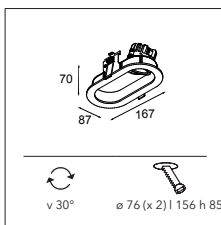

Duell recessed 1x LED GE

1X LED ARRAY INCL. | 9.2W

DRIVER > SEE PRODUCT PAGE ON WEBSITE

CONNECTED > SEE GOODIES

INSTALLATION ACCESSORIES

10889830 CONBOX 190X192X130X256

12290930 GYPKIT 190X190 - R38X80