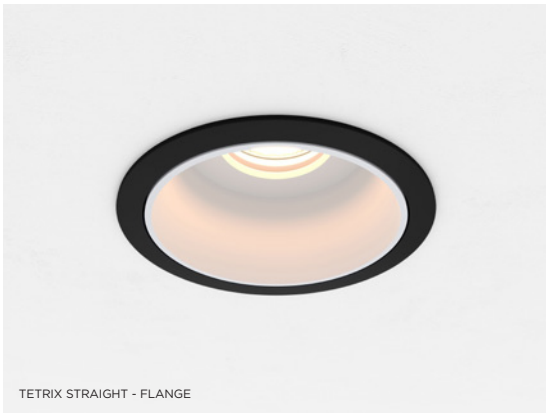

TETRIX STRAIGHT - FLANGE

TETRIX STRAIGHT - FLANGE

TETRIX STRAIGHT - TRIMLESS

TETRIX STRAIGHT - TRIMLESS  
HONEYCOMB

TETRIX STRAIGHT - FLANGE  
SNOOT

TETRIX STRAIGHT - FLANGE  
LIGHT CONE Ø44

TETRIX STRAIGHT - FLANGE  
LIGHT CONE Ø64