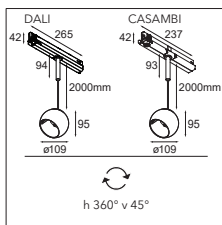

Marbul suspension adjustable track LED GI

1X LED ARRAY INCL. 6W

! MUST BE COMBINED WITH MAGNETIC REFLECTOR

CONNECTED > SEE GOODIES

OPTICAL ACCESSORIES

10216830	MAGNETIC REFLECTOR Ø82 LED 10° ALU
10216930	MAGNETIC REFLECTOR Ø82 LED 10° CHAMPAGNE
10217030	MAGNETIC REFLECTOR Ø82 LED 10° GOLD
10217130	MAGNETIC REFLECTOR Ø82 LED 25° ALU
10217230	MAGNETIC REFLECTOR Ø82 LED 25° CHAMPAGNE
10217330	MAGNETIC REFLECTOR Ø82 LED 25° GOLD
10217430	MAGNETIC REFLECTOR Ø82 LED 40° ALU
10217530	MAGNETIC REFLECTOR Ø82 LED 40° CHAMPAGNE
10217630	MAGNETIC REFLECTOR Ø82 LED 40° GOLD

TRACK COMPONENTS > SEE PAGES 508-511