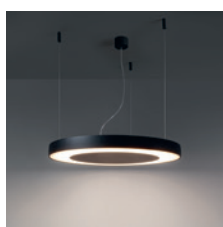

Flat moon eclips 950 suspension down LED GI

LED MODULE INCL. 67W

! SUSPENSION KIT NOT INCLUDED

CONNECTED > SEE GOODIES

INSTALLATION ACCESSORIES

11061809	SUSPENSION KIT 4M - 3X0.75 (3 CABLES) - WHITE STRUC
11061832	SUSPENSION KIT 4M - 3X0.75 (3 CABLES) - BLACK STRUC
11061909	SUSPENSION KIT 4M - 5X0.75 (3 CABLES) - WHITE STRUC
11061932	SUSPENSION KIT 4M - 5X0.75 (3 CABLES) - BLACK STRUC
11066009	SUSPENSION KIT 4M / 3X0.75 TRIANGLE (3 CABLES) WHITE STRUC
11066032	SUSPENSION KIT 4M / 3X0.75 TRIANGLE (3 CABLES) BLACK STRUC
11066109	SUSPENSION KIT 4M / 5X0.75 TRIANGLE (3 CABLES) WHITE STRUC
11066132	SUSPENSION KIT 4M / 5X0.75 TRIANGLE (3 CABLES) BLACK STRUC