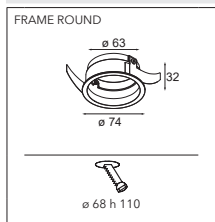

### INSTALLATION ACCESSORIES

TETRIX OBLIQUE - TRIMLESS

TETRIX OBLIQUE - TRIMLESS

TETRIX OBLIQUE - FLANGE

TETRIX OBLIQUE - TRIMLESS  
LIGHT CONE Ø44

TETRIX OBLIQUE - TRIMLESS  
LIGHT CONE Ø44

TETRIX OBLIQUE - TRIMLESS  
SNOOT