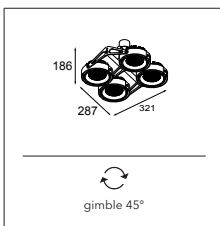

Nomad 111 4x LED GE

4X LED ARRAY INCL. 16.25W

! BASE FLANGE OPTIONAL

DRIVER > SEE PRODUCT PAGE ON WEBSITE

CONNECTED > SEE GOODIES

INSTALLATION ACCESSORIES

10203005 BASE FLANGE Ø90 H3 - ALU

10203009 BASE FLANGE Ø90 H3 - WHITE STRUC

10203032 BASE FLANGE Ø90 H3 - BLACK STRUC

10204005 BASE FLANGE TUBE Ø90 H20 - ALU

10204009 BASE FLANGE TUBE Ø90 H20 - WHITE STRUC

10204032 BASE FLANGE TUBE Ø90 H20 - BLACK STRUC