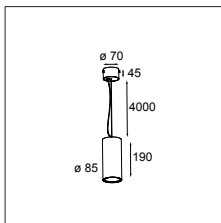

Lotis tubed suspension GU10

1X QPAR 16 | GU10 | MAX. 35W

* RESISTIVE DIMMABLE ONLY WHEN USED WITH HALOGEN GU10 LAMP

CONNECTED > SEE GOODIES