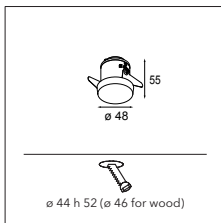

Smart kup 48 + IP55 LED GE

1X LED ARRAY INCL. 3W

! 3500K ON REQUEST

DRIVER > SEE PRODUCT PAGE ON WEBSITE

SMART COMBINATIONS > SEE PAGES 320-329

CONNECTED > SEE GOODIES

INSTALLATION ACCESSORIES

10889530 CONBOX 100X123X80X187

12290730 GYPKIT 100X120 - Ø45