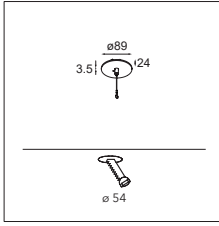

Extruded suspension kit 2m semi-recessed GE

LUMINAIRE NOT INCL.

DRIVER > SEE DRIVER MATRIX

black strut	13523032
white matt	13523036