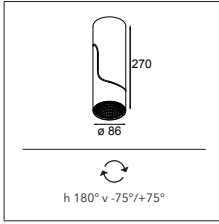

CONNECTED > SEE GOODIES