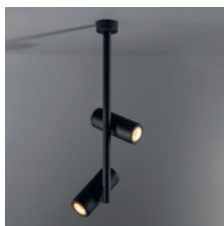

Médard 70 stretched 2x LED GI

2X LED ARRAY INCL. | 11W