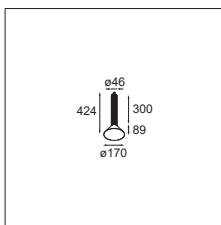

Extruded 300mm LED GE

1X LED ARRAY INCL. | 8.5W

! SUSPENSION KIT NOT INCLUDED

DRIVER > SEE PRODUCT PAGE ON WEBSITE

CONNECTED > SEE GOODIES

INSTALLATION ACCESSORIES > SEE BELOW