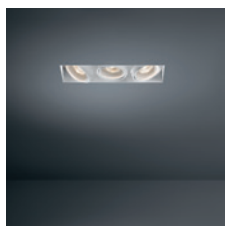

Mini multiple trimless 3x GU10

3X QPAR 16 | GU10 | MAX. 50W

* RESISTIVE DIMMABLE ONLY WHEN USED WITH HALOGEN GU10 LAMP

CONNECTED > SEE GOODIES

INSTALLATION ACCESSORIES

10440730 CONBOX 342X158X130X420

10460730 RECESSED FRAME MINI MULTIPLE TRIMLESS 3X