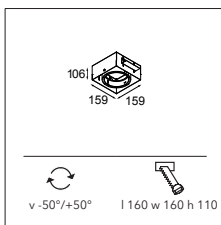

Multiple trimless for 1x LED GE

1X LED (NOT INCL.)

! MUST BE USED WITH M-LED 111

DRIVER > SEE PRODUCT PAGE ON WEBSITE

CONNECTED > SEE GOODIES

M-LED > SEE BELOW

INSTALLATION ACCESSORIES

10430130 CONBOX 194X215X120X272

10450130 RECESSED FRAME MULTIPLETRIMLESS 1X