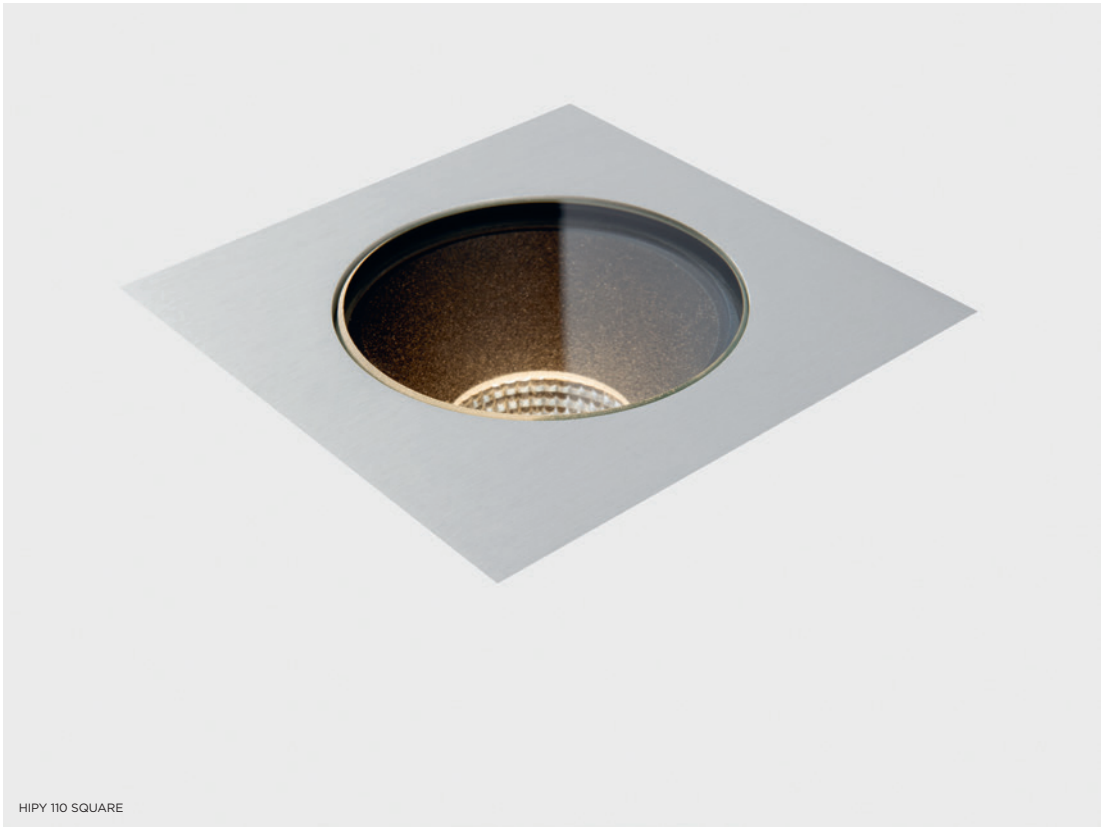

HIPY 70 ANTI GLARE ROUND

HIPY 110 SQUARE