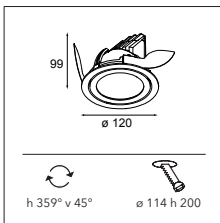

K120 adjustable LED GE

1X LED ARRAY INCL. 17.2W

DRIVER > SEE PRODUCT PAGE ON WEBSITE

CONNECTED > SEE GOODIES

OPTICAL ACCESSORIES

10216903 SPREADLENS Ø80

10212802 HONEYCOMB Ø80 BLACK

10217002 CROSS BLADE Ø80 BLACK

Friends of
hue
LIGHTING

500mA

IP20

GWT
960°

0.39KG

	2700K / CRI90+		
	15°	25°	40°
black struc	13340032	13340132	13340232
donkey grey struc	13340071	13340171	13340271
white struc	13340009	13340109	13340209
	3000K / CRI90+		
	15°	25°	40°
black struc	13341032	13341132	13341232
donkey grey struc	13341071	13341171	13341271
white struc	13341009	13341109	13341209
	4000K / CRI90+		
	15°	25°	40°
black struc	13342032	13342132	13342232
donkey grey struc	13342071	13342171	13342271
white struc	13342009	13342109	13342209

LUMINAIRE OUTPUT & POWER CONSUMPTION (white struc)

	350mA	500mA	700mA
2700K / 25°	1238lm / 11.7W	1679lm / 17.2W	2198lm / 25W
3000K / 25°	1277lm / 11.7W	1732lm / 17.2W	2276lm / 25W
4000K / 25°	1380lm / 11.7W	1872lm / 17.2W	2460lm / 25W