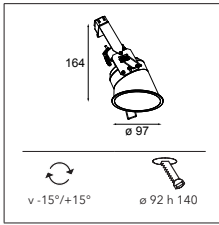

Asy lotis 97 adjustable GU10

1X OPAR 16 | GU10 | 50W

* RESISTIVE DIMMABLE ONLY WHEN USED WITH HALOGEN GU10 LAMP

CONNECTED > SEE GOODIES

INSTALLATION ACCESSORIES

12290330 GYPKIT 190X190-Ø92

OPTICAL ACCESSORIES

10211903 SPREADLENS Ø50

10213003 SOFTLENS Ø50