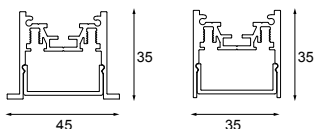

SLD35

Light lines are a beautiful way to highlight the architectural elements of a space. SLD35, formerly SL micro, can easily be your luminaire of choice for this effect. In fact, so can our entire SLD family. Available in ceiling mounted, suspended and recessed versions. SLD35's IP44 version enables you to extend your light lines into an outdoor space or the bathroom.

Colours to impress

SLD35's frame is the second thinnest of the family. Let it make an impression with its anodised colour finishes. Champagne, bronze and silver bronze will make hospitality and residential spaces look absolutely stunning.

more info? supermodular.com/en/sld35
configurator.supermodular.com