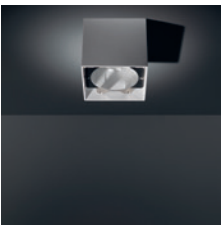

Smart surface box 115 1x LED GI

LUMINAIRE NOT INCL.

! 500mA DRIVER INCLUDED

SMART COMBINATIONS > SEE PAGES 320-329

SMART MASK > SEE ABOVE

TRAILING EDGE DIMMABLE	
black struc	12800032
white struc	12800009

DALI	
black struc	12800232
white struc	12800209

1-10V/PUSHDIM	
black struc	12800132
white struc	12800109

WARM DIM