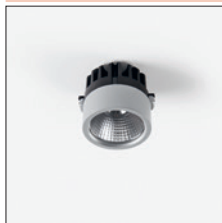

M-LED

14060005 M-LED 50 2700K 15° GE ALU

14060105 M-LED 50 2700K 25° GE ALU

14060205 M-LED 50 2700K 40° GE ALU

14060305 M-LED 50 3000K 15° GE ALU

14060405 M-LED 50 3000K 25° GE ALU

14060505 M-LED 50 3000K 40° GE ALU

14060605 M-LED 50 3500K 15° GE ALU

14060705 M-LED 50 3500K 25° GE ALU

14060805 M-LED 50 3500K 40° GE ALU

14060905 M-LED 50 4000K 15° GE ALU

14061005 M-LED 50 4000K 25° GE ALU

14061105 M-LED 50 4000K 40° GE ALU

14061205 M-LED 50 1800-3000K 15° GE ALU

14061305 M-LED 50 1800-3000K 25° GE ALU

14061405 M-LED 50 1800-3000K 40° GE ALU