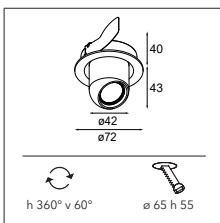

WARM DIM

Pupil 72 LED warm dim GE

1X LED ARRAY INCL. 6W

DRIVER > SEE PRODUCT PAGE ON WEBSITE

CONNECTED > SEE GOODIES

K-SET > SEE BELOW (MORE INFO SEE PAGES 78-83)

OPTICAL ACCESSORIES

14191032 HONEYCOMB Ø26

14192032 SNOOT Ø26 BLACK

14193032 CROSSBLADE Ø26 BLACK