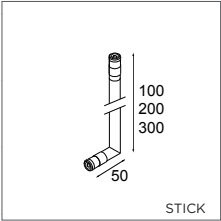

ACCESSORIES

10040205	DEFINITIF STICK 10CM GE ALU
10040202	DEFINITIF STICK 10CM GE BLACK
10040201	DEFINITIF STICK 10CM GE WHITE STRUC
10040305	DEFINITIF STICK 20CM GE ALU
10040302	DEFINITIF STICK 20CM GE BLACK
10040301	DEFINITIF STICK 20CM GE WHITE STRUC
10040405	DEFINITIF STICK 30CM GE ALU
10040402	DEFINITIF STICK 30CM GE BLACK
10040401	DEFINITIF STICK 30CM GE WHITE STRUC
10000005	SUPERMODUPOINT EQ GE ALU
10000002	SUPERMODUPOINT EQ GE BLACK
10000001	SUPERMODUPOINT EQ GE WHITE STRUC

alu	10050105
black	10050102
white struc	10050101

01 — CEILING

02 — JACK

03 — TRACK

04 — WALL

05 — EXTERIOR

06 — PROFILES

07 — GOODIES

REQUIRED PARTS