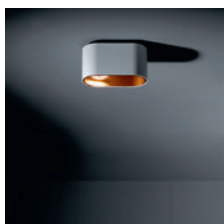

Duell surface 1x GU10

1X QPAR 16 GU10 MAX. 50W