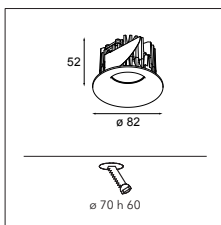

Smart cake 82 IP55 LED GE

1X LED ARRAY INCL. 9.2W

! 3500K ON REQUEST

DRIVER > SEE PRODUCT PAGE ON WEBSITE

SMART COMBINATIONS > SEE PAGES 320-329

CONNECTED > SEE GOODIES

INSTALLATION ACCESSORIES

10889830 CONBOX 190X192X130X256

12290130 GYPKIT 190X190 - Ø70

12291030 GYPKIT 210X190-2XØ70 R35-88

12500230 SMART RECESSED RING 82