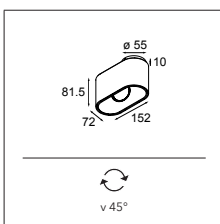

* RESISTIVE DIMMABLE ONLY WHEN USED WITH HALOGEN GU10 LAMP

CONNECTED > SEE GOODIES