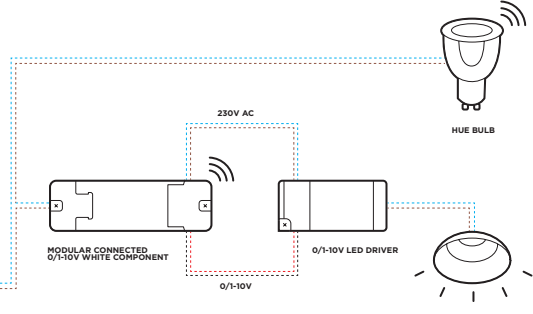

HUE APP

HUE TAP SWITCH

HUE DIMMER SWITCH

HUE MOTION SENSOR

230V

PLUG 230V

HUE BRIDGE

WIFI ROUTER WITH LAN CONNECTION