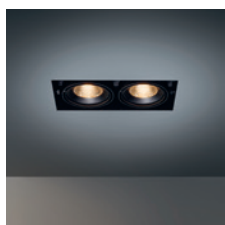

Multiple trimless for 2x LED GE

2X LED (NOT INCL.)

! MUST BE USED WITH M-LED 111

DRIVER > SEE PRODUCT PAGE ON WEBSITE

CONNECTED > SEE GOODIES

M-LED > SEE BELOW

INSTALLATION ACCESSORIES

10430230 CONBOX 349X215X120X427

10450230 RECESSED FRAME MULTIPLETRIMLESS 2X