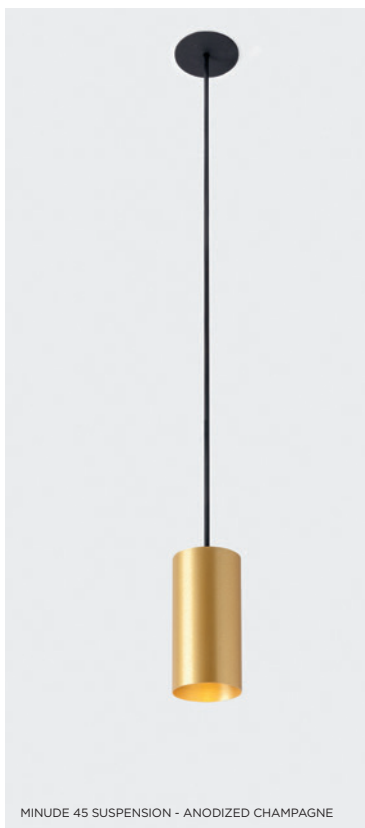

MINUDE 45 SUSPENSION - WHITE STRUCTURE

MINUDE 45 SUSPENSION - ANODIZED SILVER BRONZE

MINUDE 45 SUSPENSION - ANODIZED CHAMPAGNE