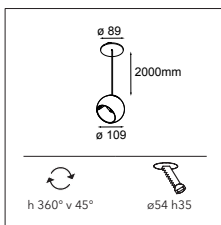

Marbul suspension adjustable LED GE

1X LED ARRAY INCL. 9.3W

! MUST BE COMBINED WITH MAGNETIC REFLECTOR
! LONGER SUSPENSION CABLE ON REQUEST

DRIVER > SEE PRODUCT PAGE ON WEBSITE

CONNECTED > SEE GOODIES

OPTICAL ACCESSORIES

10216830	MAGNETIC REFLECTOR Ø82 LED 10° ALU
10216930	MAGNETIC REFLECTOR Ø82 LED 10° CHAMPAGNE
10217030	MAGNETIC REFLECTOR Ø82 LED 10° GOLD
10217130	MAGNETIC REFLECTOR Ø82 LED 25° ALU
10217230	MAGNETIC REFLECTOR Ø82 LED 25° CHAMPAGNE
10217330	MAGNETIC REFLECTOR Ø82 LED 25° GOLD
10217430	MAGNETIC REFLECTOR Ø82 LED 40° ALU
10217530	MAGNETIC REFLECTOR Ø82 LED 40° CHAMPAGNE
10217630	MAGNETIC REFLECTOR Ø82 LED 40° GOLD