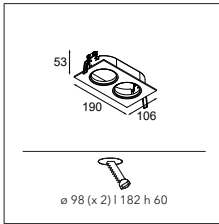

K-set 77 2x

0.30KG

LUMINAIRE NOT INCL.

! TO BE COMBINED WITH K-77

black struc	14052132
donkey grey struc	14052171
white struc	14052109