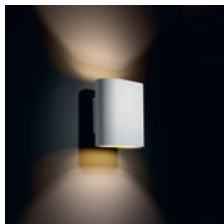

Duell wall LED 500lm

2X LED ARRAY 230V INCL. | 4.5W