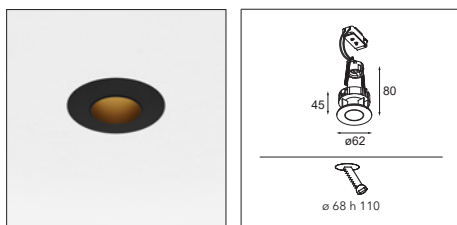

Tetrix Pinhole 62 GU10 for LED

1X LED GU10 (NOT INCL.) | GU10

INSTALLATION ACCESSORIES > SEE PAGE 347

black matt	13516583
white matt	13516538