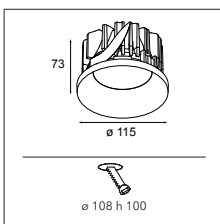

Smart kup 115 IP54 LED GE

1X LED ARRAY INCL. 16.25W

! 3500K ON REQUEST

DRIVER > SEE PRODUCT PAGE ON WEBSITE

SMART COMBINATIONS > SEE PAGES 320-329

CONNECTED > SEE GOODIES

INSTALLATION ACCESSORIES

10889830 CONBOX 190X192X130X256

12290530 GYPKIT 190X190 - Ø108

12810230 RECESSED RING Ø127 H100