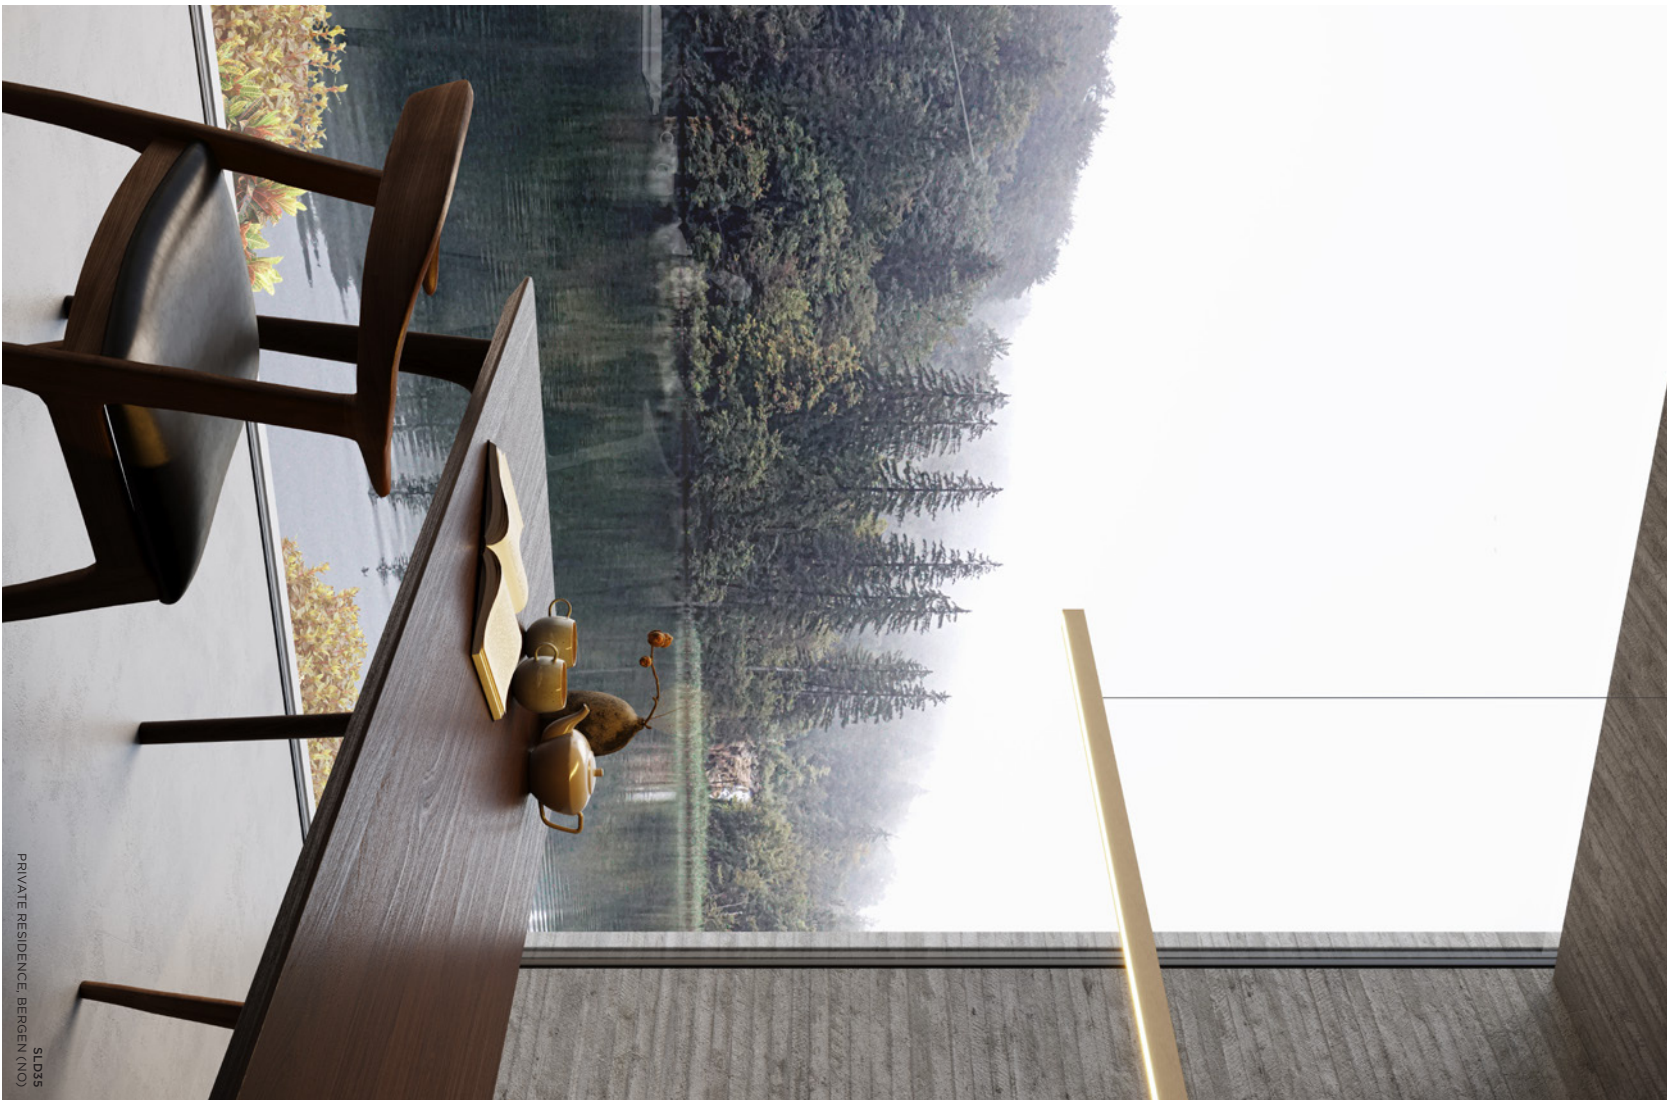

SL035
PRIVATE RESIDENCE, BERGEN (NO)

07 — GOODIES

06 — PROFILES

05 — EXTERIOR

04 — WALL

03 — TRACK

02 — JACK

01 — CEILING