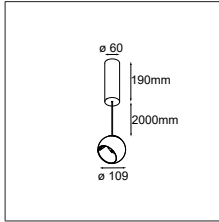

Marbul suspension adjustable LED warm dim GI

1X LED ARRAY INCL. 12W

! MUST BE COMBINED WITH MAGNETIC REFLECTOR
! LONGER SUSPENSION CABLE ON REQUEST

OPTICAL ACCESSORIES

10219330	MAGNETIC REFLECTOR Ø82 LED WARM DIM 25° ALU
10219430	MAGNETIC REFLECTOR Ø82 LED WARM DIM 40° ALU
10219830	MAGNETIC REFLECTOR Ø82 LED WARM DIM 40° CHAMPAGNE
10219630	MAGNETIC REFLECTOR Ø82 LED WARM DIM 40° GOLD