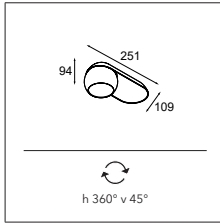

Marbul 1x LED warm dim GI

1X LED ARRAY INCL. 12W

! MUST BE COMBINED WITH MAGNETIC REFLECTOR

OPTICAL ACCESSORIES

10219330	MAGNETIC REFLECTOR Ø82 LED WARM DIM 25° ALU
10219430	MAGNETIC REFLECTOR Ø82 LED WARM DIM 40° ALU
10219830	MAGNETIC REFLECTOR Ø82 LED WARM DIM 40° CHAMPAGNE
10219630	MAGNETIC REFLECTOR Ø82 LED WARM DIM 40° GOLD