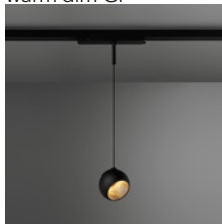

Marbul suspension adjustable track LED warm dim GI

1X LED ARRAY INCL. 12W

! MUST BE COMBINED WITH MAGNETIC REFLECTOR

CONNECTED > SEE GOODIES

OPTICAL ACCESSORIES

10219330	MAGNETIC REFLECTOR Ø82 LED WARM DIM 25° ALU
10219430	MAGNETIC REFLECTOR Ø82 LED WARM DIM 40° ALU
10219830	MAGNETIC REFLECTOR Ø82 LED WARM DIM 40° CHAMPAGNE
10219630	MAGNETIC REFLECTOR Ø82 LED WARM DIM 40° GOLD

TRACK COMPONENTS > SEE PAGES 508-511