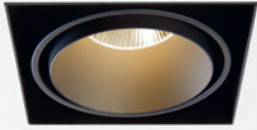

MINI MULTIPLE TRIMLESS WITH SMART KUP FRONTRING