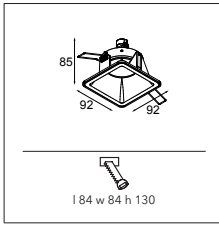

Lotis square IP55 MR16 GE

1X QR-C 51 | GX5.3 | MAX. 50W

INSTALLATION ACCESSORIES

10889830 CONBOX 190X192X130X256

12291230 GYPKIT 190X190X84X84

black struc	12615008
white struc	12615009