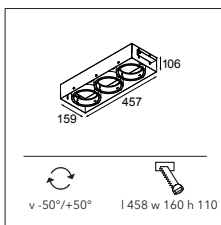

Multiple trimless for 3x LED GE

3X LED (NOT INCL.)

! MUST BE USED WITH M-LED 111

DRIVER > SEE PRODUCT PAGE ON WEBSITE

CONNECTED > SEE GOODIES

M-LED > SEE LEFT PAGE

INSTALLATION ACCESSORIES

10430330 CONBOX 492X215X120X570

10450330 RECESSED FRAME MULTIPLETRIMLESS 3X