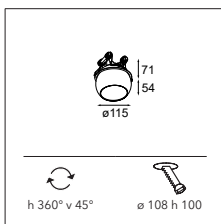

Marbul recessed 115 1x LED warm dim GE

1X LED ARRAY INCL. 12W

! MUST BE COMBINED WITH MAGNETIC REFLECTOR

DRIVER > SEE PRODUCT PAGE ON WEBSITE

CONNECTED > SEE GOODIES

OPTICAL ACCESSORIES

10219330	MAGNETIC REFLECTOR Ø82 LED WARM DIM 25° ALU
10219430	MAGNETIC REFLECTOR Ø82 LED WARM DIM 40° ALU
10219830	MAGNETIC REFLECTOR Ø82 LED WARM DIM 40° CHAMPAGNE
10219630	MAGNETIC REFLECTOR Ø82 LED WARM DIM 40° GOLD

INSTALLATION ACCESSORIES

10889830	CONBOX 190X192X130X256
12290530	GYPKIT 190X190 - Ø108