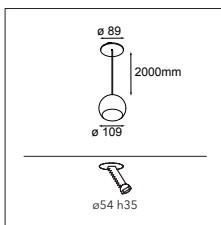

Marbul suspension LED GE

1X LED ARRAY INCL. 9.3W

! MUST BE COMBINED WITH MAGNETIC REFLECTOR
! LONGER SUSPENSION CABLE ON REQUEST

DRIVER > SEE PRODUCT PAGE ON WEBSITE

CONNECTED > SEE GOODIES

OPTICAL ACCESSORIES

10216830	MAGNETIC REFLECTOR Ø82 LED 10° ALU
10216930	MAGNETIC REFLECTOR Ø82 LED 10° CHAMPAGNE
10217030	MAGNETIC REFLECTOR Ø82 LED 10° GOLD
10217130	MAGNETIC REFLECTOR Ø82 LED 25° ALU
10217230	MAGNETIC REFLECTOR Ø82 LED 25° CHAMPAGNE
10217330	MAGNETIC REFLECTOR Ø82 LED 25° GOLD
10217430	MAGNETIC REFLECTOR Ø82 LED 40° ALU
10217530	MAGNETIC REFLECTOR Ø82 LED 40° CHAMPAGNE
10217630	MAGNETIC REFLECTOR Ø82 LED 40° GOLD