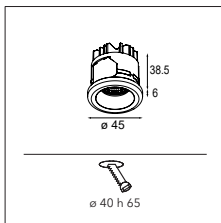

Médard recessed 42 LED GE

1X LED MODULE INCL. 4.4W

DRIVER > SEE PRODUCT PAGE ON WEBSITE

CONNECTED > SEE GOODIES

INSTALLATION ACCESSORIES

10889530 CONBOX 100X123X80X187

12293130 GYPKIT 100X120-Ø40