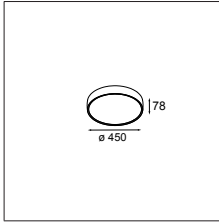

Flat moon 450 ceiling down LED GI

1X MED-POWER LED INCL | 25.9W

CONNECTED > SEE GOODIES

OPTICAL ACCESSORIES

13289000 FLAT MOON PRISMATIC DIFFUSER 450/470

13289100 FLAT MOON ICE PRISMATIC DIFFUSER 450/470