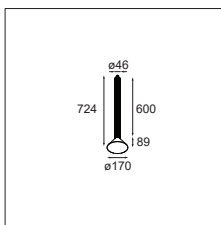

Extruded 600mm LED GE

1X LED ARRAY INCL. 8.5W

! SUSPENSION KIT NOT INCLUDED

DRIVER > SEE PRODUCT PAGE ON WEBSITE

CONNECTED > SEE GOODIES

INSTALLATION ACCESSORIES > SEE BELOW