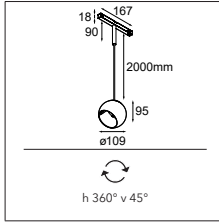

Marbul suspension adjustable track 48V LED GI

1X LED ARRAY INCL. 6W

! MUST BE COMBINED WITH MAGNETIC REFLECTOR
! LONGER SUSPENSION CABLE ON REQUEST
! WHITE PISTA 48V SPOTS HAVE A WHITE 48V TRACK ADAPTER.
BLACK PISTA 48V SPOTS HAVE A BLACK ADAPTER. DEVIATION FROM THIS IS ONLY POSSIBLE ON REQUEST.

CONNECTED > SEE GOODIES

OPTICAL ACCESSORIES

10216830	MAGNETIC REFLECTOR Ø82 LED 10° ALU
10216930	MAGNETIC REFLECTOR Ø82 LED 10° CHAMPAGNE
10217030	MAGNETIC REFLECTOR Ø82 LED 10° GOLD
10217130	MAGNETIC REFLECTOR Ø82 LED 25° ALU
10217230	MAGNETIC REFLECTOR Ø82 LED 25° CHAMPAGNE
10217330	MAGNETIC REFLECTOR Ø82 LED 25° GOLD
10217430	MAGNETIC REFLECTOR Ø82 LED 40° ALU
10217530	MAGNETIC REFLECTOR Ø82 LED 40° CHAMPAGNE
10217630	MAGNETIC REFLECTOR Ø82 LED 40° GOLD
TRACK 48V COMPONENTS > SEE PAGES 462-467