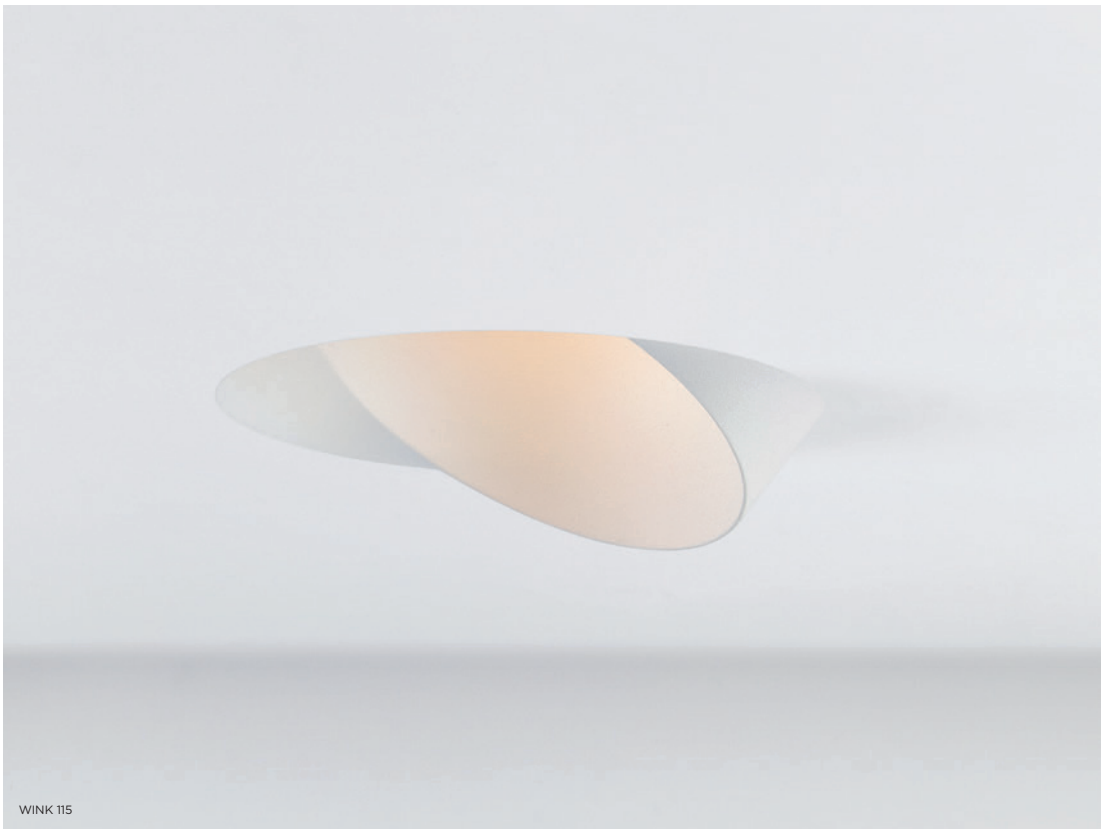

WINK 82 WITH FLANGE

WINK 115