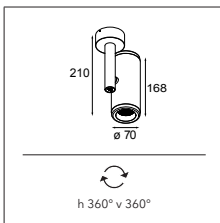

TRAILING EDGE DIMMABLE	2700K / CRI90+		3000K / CRI90+	
	25°	40°	25°	40°
black struc	12732632	12732832	12734132	12734332
white struc	12732609	12732809	12734109	12734309

LUMINAIRE OUTPUT & POWER CONSUMPTION

(white struc)

2700K / 25°	936lm / 13W
3000K / 25°	920lm / 13W

WARM DIM