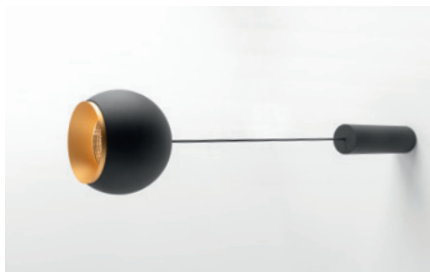

301 — SMART BALL SUSPENSION