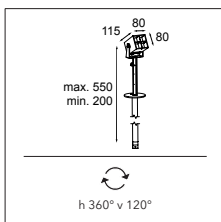

Julien square IP54 LED GE

1X HIGH POWER LED INCL. 4W

! NOT SUITABLE FOR INSTALLATION ≤ 5 KM FROM THE COAST

DRIVER > SEE PRODUCT PAGE ON WEBSITE