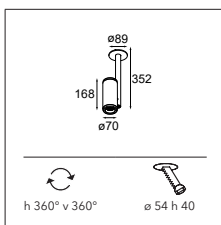

Médard 70 stretched semi-recessed 1x LED GE

1X LED ARRAY INCL. | 16.2W