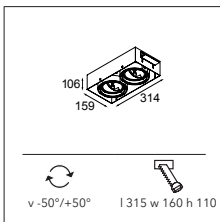

Multiple trimless 2x AR111 GE

2X QR-LP 111 | G53 | MAX. 50W

! CAN BE COMBINED WITH M-LED 111

M-LED > SEE BELOW

INSTALLATION ACCESSORIES

10430230 CONBOX 349X215X120X427

10450230 RECESSED FRAME MULTIPLETRIMLESS 2X

black	10360202
white struc	10360209

M-LED

11298002 M-LED 111 2700K 15° GE BLACK MATT

11298009 M-LED 111 2700K 15° GE WHITE STRUC

11298024 M-LED 111 2700K 15° GE BRUSHED ALU

11298102 M-LED 111 2700K 25° GE BLACK MATT

11298109 M-LED 111 2700K 25° GE WHITE STRUC

11298124 M-LED 111 2700K 25° GE BRUSHED ALU

11298202 M-LED 111 2700K 40° GE BLACK MATT

11298209 M-LED 111 2700K 40° GE WHITE STRUC

11298224 M-LED 111 2700K 40° GE BRUSHED ALU

11298302 M-LED 111 3000K 15° GE BLACK MATT

11298309 M-LED 111 3000K 15° GE WHITE STRUC

11298324 M-LED 111 3000K 15° GE BRUSHED ALU

11298402 M-LED 111 3000K 25° GE BLACK MATT

11298409 M-LED 111 3000K 25° GE WHITE STRUC

11298424 M-LED 111 3000K 25° GE BRUSHED ALU

11298502 M-LED 111 3000K 40° GE BLACK MATT

11298509 M-LED 111 3000K 40° GE WHITE STRUC

11298524 M-LED 111 3000K 40° GE BRUSHED ALU

11298602 M-LED 111 4000K 15° GE BLACK MATT

11298609 M-LED 111 4000K 15° GE WHITE STRUC

11298624 M-LED 111 4000K 15° GE BRUSHED ALU

11298702 M-LED 111 4000K 25° GE BLACK MATT

11298709 M-LED 111 4000K 25° GE WHITE STRUC

11298724 M-LED 111 4000K 25° GE BRUSHED ALU

11298802 M-LED 111 4000K 40° GE BLACK MATT

11298809 M-LED 111 4000K 40° GE WHITE STRUC

11298824 M-LED 111 4000K 40° GE BRUSHED ALU