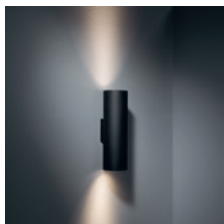

Lotis tubed wall 2x LED retrofit

2X LED GU10 INCL. | GU10 | 5.5W