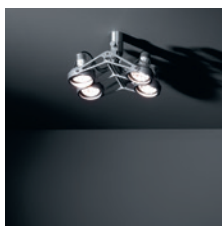

Nomad 4x GU10

4X QPAR 16-20 | GU10 | 50-75W

* RESISTIVE DIMMABLE ONLY WHEN USED WITH HALOGEN GU10 LAMP

! BASE FLANGE OPTIONAL

CONNECTED > SEE GOODIES

INSTALLATION ACCESSORIES

10203005 BASE FLANGE Ø90 H3 - ALU

10203009 BASE FLANGE Ø90 H3 - WHITE STRUC

10203032 BASE FLANGE Ø90 H3 - BLACK STRUC

10204005 BASE FLANGE TUBE Ø90 H20 - ALU

10204009 BASE FLANGE TUBE Ø90 H20 - WHITE STRUC

10204032 BASE FLANGE TUBE Ø90 H20 - BLACK STRUC