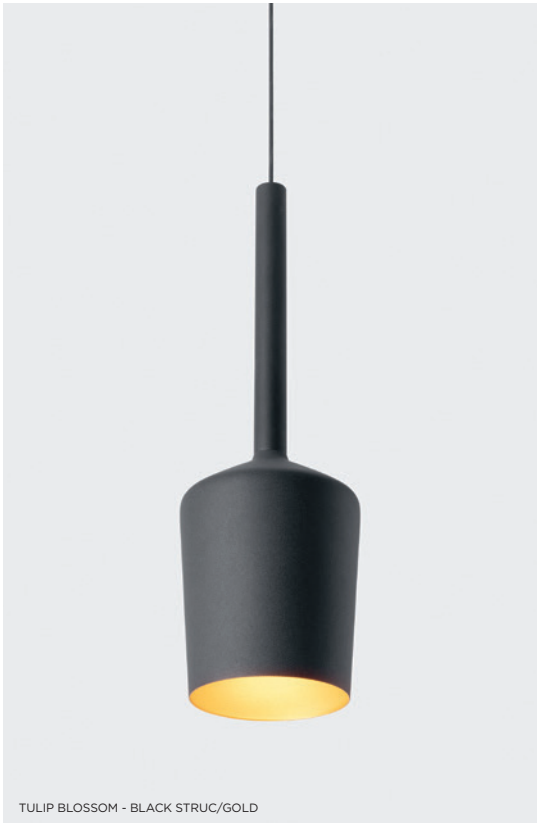

TULIP BLOSSOM (POWERFEED SURFACE)

TULIP BLOSSOM - WHITE STRUC/GOLD

TULIP BLOSSOM - BLACK STRUC/GOLD