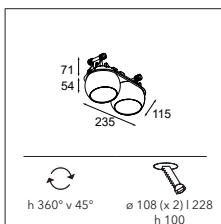

Marbul recessed 115 2x LED warm dim GE

2X LED ARRAY INCL. 12W

! MUST BE COMBINED WITH MAGNETIC REFLECTOR

DRIVER > SEE PRODUCT PAGE ON WEBSITE

CONNECTED > SEE GOODIES

OPTICAL ACCESSORIES

10219330	MAGNETIC REFLECTOR Ø82 LED WARM DIM 25° ALU
10219430	MAGNETIC REFLECTOR Ø82 LED WARM DIM 40° ALU
10219830	MAGNETIC REFLECTOR Ø82 LED WARM DIM 40° CHAMPAGNE
10219630	MAGNETIC REFLECTOR Ø82 LED WARM DIM 40° GOLD

INSTALLATION ACCESSORIES

10390130	CONBOX 183X312X122X247
12291530	GYPKIT 310X212 - 2XØ108 R54X120