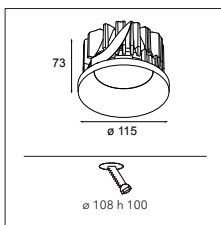

Smart kup 115 diffuse IP54 LED GE

1X LED ARRAY INCL. 16.25W

! 3500K ON REQUEST

DRIVER > SEE PRODUCT PAGE ON WEBSITE

SMART COMBINATIONS > SEE PAGES 320-329

CONNECTED > SEE GOODIES

INSTALLATION ACCESSORIES

10889830 CONBOX 190X192X130X256

12290530 GYPKIT 190X190 - Ø108

12810230 RECESSED RING Ø127 H100