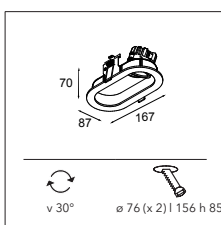

Duell recessed 1x LED RG

1X LED ARRAY INCL. | 9.2W

CONNECTED > SEE GOODIES

INSTALLATION ACCESSORIES

10889830 CONBOX 190X192X130X256

12290930 GYPKIT 190X190 - R38X80