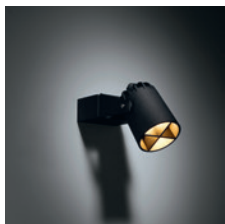

Julien round foot IP54 LED GI

1X HIGH POWER LED INCL. 4W

! NOT SUITABLE FOR INSTALLATION $\leq$ 5KM FROM THE COAST