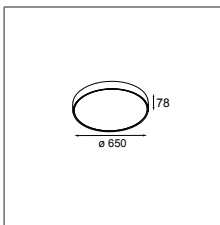

Flat moon 650 ceiling down LED GI

1X MED-POWER LED INCL. 62W

CONNECTED > SEE GOODIES

OPTICAL ACCESSORIES

13289200 FLAT MOON PRISMATIC DIFFUSER 650/670

13289300 FLAT MOON ICE PRISMATIC DIFFUSER 650/670