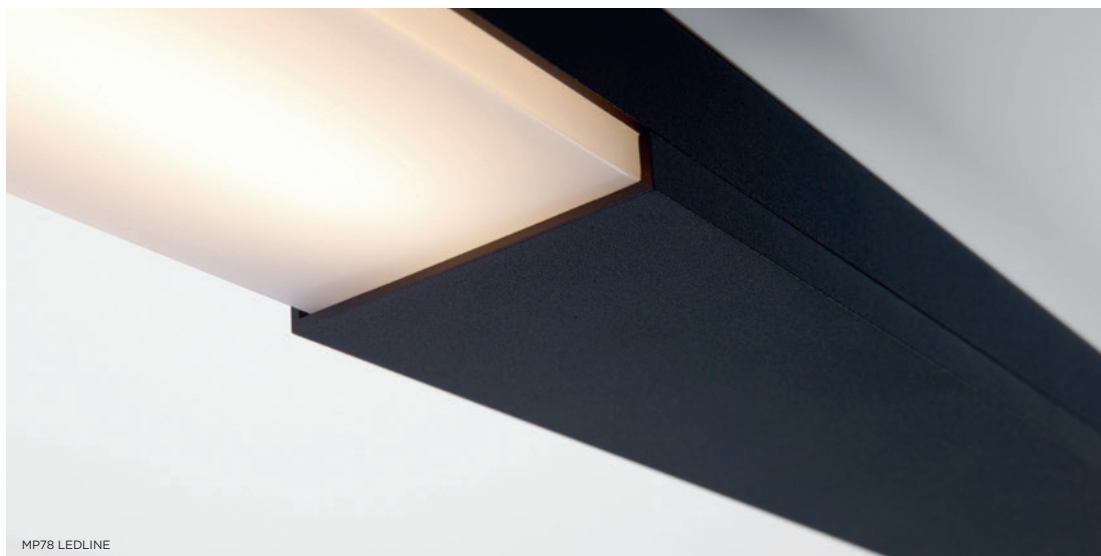

MP78 LED & LEDLINE