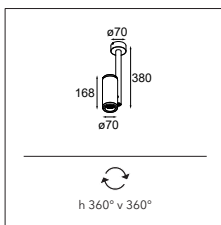

Médard 70 stretched 1x LED GI

1X LED ARRAY INCL. 11W