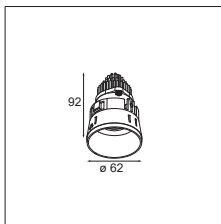

Tetrix Straight 62 IP55 LED GE

1X LED ARRAY INCL. 7.2W

DRIVER > SEE PRODUCT PAGE ON WEBSITE

CONNECTED > SEE GOODIES

INSTALLATION ACCESSORIES > SEE PAGE 339

13510038	TETRIX FRAME ROUND 74 WHITE MATT
13510083	TETRIX FRAME ROUND 74 BLACK MATT
13515430	RECESSED RING Ø62
13515530	CONCRETE KIT 150X150 - Ø62
13515630	CONCRETE RING Ø62 FOR STANDARD CONCRETE BOXES
12293230	GYPKITTRIMLESS 150X150 - Ø62
12293330	GYPKITTRIMLESS 300X150 - 2X Ø62
11624030	CONBOX 140X250X100X210
11624130	CONBOX 140X400X100X210
12292630	GYP SUM FIBREBOARD 150X150
12292730	GYP SUM FIBREBOARD 300X150

OPTICAL ACCESSORIES

13515032	SNOOT Ø32MM BLACK STRUCTURE
13515038	SNOOT Ø32MM WHITE MATT
13515132	HONEYCOMB Ø33MM BLACK STRUCTURE
13515232	LC Ø44MM BLACK STRUC
13515238	LC Ø44MM WHITE MATT
13515332	LC Ø64MM BLACK STRUC
13515338	LC Ø64MM WHITE MATT