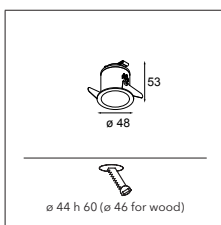

Smart lotis 48 IP55 LED warm dim GE

1X LED ARRAY INCL. | 4W

DRIVER > SEE PRODUCT PAGE ON WEBSITE

SMART COMBINATIONS > SEE PAGES 320-329

CONNECTED > SEE GOODIES

INSTALLATION ACCESSORIES

10889530 CONBOX 100X123X80X187

12290730 GYPKIT 100X120 - 045