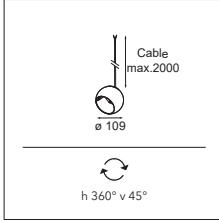

WARM DIM

Marbul suspended adjustable LED warm dim for Kompas GE

1X LED ARRAY INCL. 12W

- ! MUST BE COMBINED WITH KOMPAS CEILING BASE (SEE MATRIX PAGES 108-109)
- ! MUST BE COMBINED WITH MAGNETIC REFLECTOR
- ! LONGER SUSPENSION CABLE ON REQUEST

KOMPAS CEILING BASE > SEE PAGE 87

OPTICAL ACCESSORIES

10219330	MAGNETIC REFLECTOR Ø82 LED WARM DIM 25° ALU
10219430	MAGNETIC REFLECTOR Ø82 LED WARM DIM 40° ALU
10219830	MAGNETIC REFLECTOR Ø82 LED WARM DIM 40° CHAMPAGNE
10219630	MAGNETIC REFLECTOR Ø82 LED WARM DIM 40° GOLD

	350mA	IP20	GWT 960°	0.83KG	

	1800K - 3000K / CRI90+
black struc	13481832
white struc	13481809

LUMINAIRE OUTPUT & POWER CONSUMPTION
(white struc)

@3000K / 25° alu **955lm / 12W**

01 — CEILING

02 — JACK

03 — TRACK

04 — WALL

05 — EXTERIOR

06 — PROFILES

07 — GOODIES