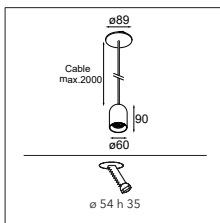

WARM DIM

Placebo down LED warm dim GE

1X LED MODULE INCL. 7.4W

! MUST BE COMBINED WITH GLASS TUBE OR GLASS BALL (NOT INCLUDED);
! LUMEN OUTPUT DEPENDS ON CHOICE OF GLASS ACCESSORY
! LONGER SUSPENSION CABLE ON REQUEST

DRIVER > SEE PRODUCT PAGE ON WEBSITE

CONNECTED > SEE GOODIES

PLACEBO SHADES > SEE BELOW

OPTICAL ACCESSORIES

12624038	PLACEBO GLASS TUBE DOWN (46MM) WHITE MATT
12624238	PLACEBO GLASS TUBE DOWN (130MM) WHITE MATT
12626038	PLACEBO GLASS BALL DOWN (Ø90MM) WHITE MATT
12626238	PLACEBO GLASS BALL DOWN (Ø155MM) WHITE MATT