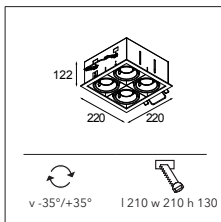

Mini multiple 4x GU10

4X QPAR 16 | GU10 | MAX. 50W

* RESISTIVE DIMMABLE ONLY WHEN USED WITH HALOGEN GU10 LAMP

CONNECTED > SEE GOODIES

INSTALLATION ACCESSORIES

10400430 CONBOX 357X222X147X421

10420430 GYPKIT 240X387X210X210