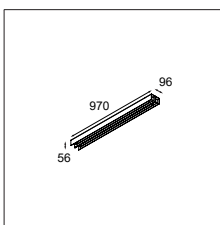

United (974mm) 2x LED GI

6X LEDLINE INCL. 4.5W

CONNECTED > SEE GOODIES

INSTALLATION ACCESSORIES

13395109 UNITED COVER(974MM) 2X WHITE STRUC

13395132 UNITED COVER(974MM) 2X BLACK STRUC

11065209 TWIN SUSPENSION KIT 4M 3X0.75 (2 CABLES) - WHITE STRUC

11065232 TWIN SUSPENSION KIT 4M 3X0,75 [2 CABLES] BLACK STRUC

11065409 TWIN SUSPENSION KIT 4M 5X0,75 [2 CABLES] WHITE STRUC

11065432 TWIN SUSPENSION KIT 4M 5X0,75 [2 CABLES] BLACK STRUC