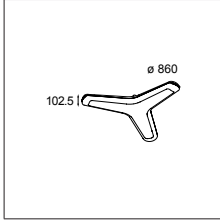

izar LED GI

1X LED INCL. 30W

CONNECTED > SEE GOODIES

INSTALLATION ACCESSORIES

11061809	SUSPENSION KIT 4M - 3X 0.75 (3 CABLES) - WHITE STRUC
11061832	SUSPENSION KIT 4M - 3X 0.75 (3 CABLES) - BLACK STRUC
11061909	SUSPENSION KIT 4M - 5X 0.75 (3 CABLES) - WHITE STRUC
11061932	SUSPENSION KIT 4M - 5X 0.75 (3 CABLES) - BLACK STRUC
11064009	SUSPENSION KIT REC. 4M - 3X 0.75 (3 CABLES) - WHSTR/WHSTR
11064058	SUSPENSION KIT REC. 4M - 3X 0.75 (3 CABLES) - WHSTR/BLSTR
11064059	SUSPENSION KIT REC. 4M - 3X 0.75 (3 CABLES) - WHSTR/ALU
11064109	SUSPENSION KIT REC. 4M - 5X 0.75 (3 CABLES) - WHSTR/WHSTR
11064158	SUSPENSION KIT REC. 4M - 5X 0.75 (3 CABLES) - WHSTR/BLSTR
11064159	SUSPENSION KIT REC. 4M - 5X 0.75 (3 CABLES) - WHSTR/ALU
11340409	SUSPENSION SET 4M (3 CABLES) - WHITE STRUC (NO POWER FEED INCL.)

ELECTRICAL

11340738	IZAR ELECTRICAL CONNECTION WHITE STRUC