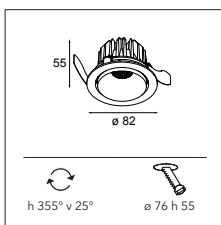

Smart kup 82 adjustable LED warm dim GE

1X LED ARRAY INCL. 6W

DRIVER > SEE PRODUCT PAGE ON WEBSITE

SMART COMBINATIONS > SEE PAGES 320-329

CONNECTED > SEE GOODIES

INSTALLATION ACCESSORIES

10889830 CONBOX 190X192X130X256

12290830 GYPKIT 190X190 - Ø76

12500230 SMART RECESSED RING 82