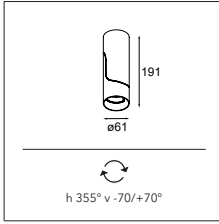

Semih 61 ceiling LED GI

1X LED MODULE INCL. 8.1W

! MUST BE COMBINED WITH MAGNETIC REFLECTOR OR LENS

CONNECTED > SEE GOODIES

OPTICAL ACCESSORIES

10218030	MAGNETIC REFLECTOR Ø57 LED 15° ALU
10218130	MAGNETIC REFLECTOR Ø57 LED 25° ALU
10218230	MAGNETIC REFLECTOR Ø57 LED 40° ALU
10218630	MAGNETIC REFLECTOR Ø57 LED 40° CHAMPAGNE
10218430	MAGNETIC REFLECTOR Ø57 LED 40° GOLD
10217003	LENS Ø57 LED 30°
10213802	SNOUT Ø57 BLACK (ONLY IN COMBINATION WITH LENS)