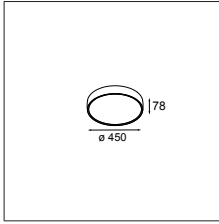

Flat moon 450 suspension up/down LED GI

1X MED-POWER LED INCL. 40W

! SUSPENSION KIT NOT INCLUDED

CONNECTED > SEE GOODIES

INSTALLATION ACCESSORIES

11061809	SUSPENSION KIT 4M - 3X0.75 (3 CABLES) - WHITE STRUC
11061832	SUSPENSION KIT 4M - 3X0.75 (3 CABLES) - BLACK STRUC
11061909	SUSPENSION KIT 4M - 5X0.75 (3 CABLES) - WHITE STRUC
11061932	SUSPENSION KIT 4M - 5X0.75 (3 CABLES) - BLACK STRUC
11062409	SUSPENSION KIT 4M - 9X0.75 (3 CABLES) - WHITE STRUC
11062432	SUSPENSION KIT 4M - 9X0.75 (3 CABLES) - BLACK STRUC
11066009	SUSPENSION KIT 4M / 3X0.75 TRIANGLE (3 CABLES) WHITE STRUC
11066032	SUSPENSION KIT 4M / 3X0.75 TRIANGLE (3 CABLES) BLACK STRUC
11066109	SUSPENSION KIT 4M / 5X0.75 TRIANGLE (3 CABLES) WHITE STRUC
11066132	SUSPENSION KIT 4M / 5X0.75 TRIANGLE (3 CABLES) BLACK STRUC
11066209	SUSPENSION KIT 4M / 9X0.75 TRIANGLE (3 CABLES) WHITE STRUC
11066232	SUSPENSION KIT 4M / 9X0.75 TRIANGLE (3 CABLES) BLACK STRUC

OPTICAL ACCESSORIES

13289000	FLAT MOON PRISMATIC DIFFUSER 450/470
13289100	FLAT MOON ICE PRISMATIC DIFFUSER 450/470

DALI	2700K / CRI90+	3000K / CRI90+	4000K / CRI90+
black struc	13300932	13301032	13301132
white struc	13300909	13301009	13301109

1-10V/PUSHDIM	2700K / CRI90+	3000K / CRI90+	4000K / CRI90+
black struc	13300632	13300732	13300832
white struc	13300609	13300709	13300809

LUMINAIRE OUTPUT & POWER CONSUMPTION

(white struc)

2700K / 110°	3720lm / 45.4W
3000K / 110°	3573lm / 45.4W
4000K / 110°	4102lm / 45.4W