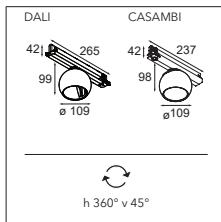

Marbul track LED warm dim GI

1X LED ARRAY INCL. 12W

! MUST BE COMBINED WITH MAGNETIC REFLECTOR

CONNECTED > SEE GOODIES

OPTICAL ACCESSORIES

10219330	MAGNETIC REFLECTOR Ø82 LED WARM DIM 25° ALU
10219430	MAGNETIC REFLECTOR Ø82 LED WARM DIM 40° ALU
10219830	MAGNETIC REFLECTOR Ø82 LED WARM DIM 40° CHAMPAGNE
10219630	MAGNETIC REFLECTOR Ø82 LED WARM DIM 40° GOLD

TRACK COMPONENTS > SEE PAGES 508-511