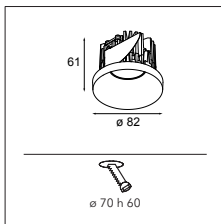

Smart kup 82 IP55 LED GE

1X LED ARRAY INCL. 9.2W

! 3500K ON REQUEST

DRIVER > SEE PRODUCT PAGE ON WEBSITE

SMART COMBINATIONS > SEE PAGES 320-329

CONNECTED > SEE GOODIES

INSTALLATION ACCESSORIES

10889830 CONBOX 190X192X130X256

12290130 GYPKIT 190X190 - Ø70

12291030 GYPKIT 210X190-2XØ70 R35-88

12500230 SMART RECESSED RING 82