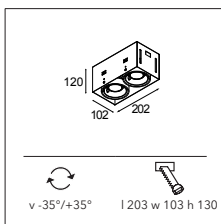

Mini multiple trimless 2x GU10

2X QPAR 16 | GU10 | MAX. 50W

* RESISTIVE DIMMABLE ONLY WHEN USED WITH HALOGEN GU10 LAMP

CONNECTED > SEE GOODIES

INSTALLATION ACCESSORIES

10440230 CONBOX 237X158X130X315

10460230 RECESSED FRAME MINI MULTIPLE TRIMLESS 2X