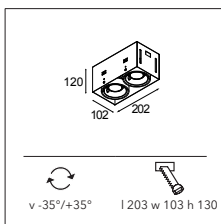

Mini multiple trimless 2x LED retrofit

2X LED GU10 INCL. 5.5W

CONNECTED > SEE GOODIES

INSTALLATION ACCESSORIES

10440230 CONBOX 237X158X130X315

10460230 RECESSED FRAME MINI MULTIPLE TRIMLESS 2X