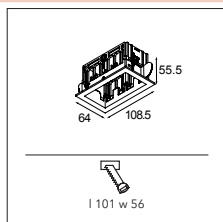

QBINI FRAME 2X

14172009 WHITE STRUC
14172032 BLACK STRUC
14172046 GOLD

12291730 GYPKIT 190X190X101X56
10889830 CONBOX 192X190X130