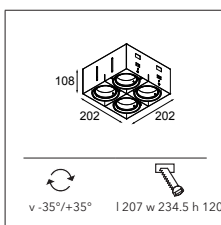

Mini multiple trimless for Smart rings 4x LED GE

4X LED ARRAY INCL. | 9.2W

! MUST BE USED WITH SMART FRONTRINGS
! MUST BE USED WITH RECESSED FRAME

DRIVER > SEE PRODUCT PAGE ON WEBSITE

CONNECTED > SEE GOODIES

SMART FRONTRING > SEE LEFT PAGE

INSTALLATION ACCESSORIES

10440430 CONBOX 237X258X130X315

10460430 RECESSED FRAME MINI MULTIPLE TRIMLESS 4X