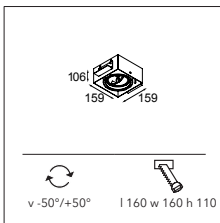

Multiple trimless 1x AR111 GE

1X QR-LP 111 | G53 | MAX. 50W

! CAN BE COMBINED WITH M-LED 111

M-LED > SEE BELOW

INSTALLATION ACCESSORIES

10430130 CONBOX 194X215X120X272

10450130 RECESSED FRAME MULTIPLETRIMLESS 1X

black	10360102
white struc	10360109