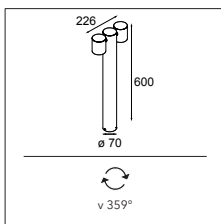

Lowieze high IP54 2x LED GI

2X HIGH POWER LED INCL. 4W

! NOT SUITABLE FOR INSTALLATION ≤ 5 KM FROM THE COAST

INSTALLATION ACCESSORIES

11189802 EARTH PIN H350