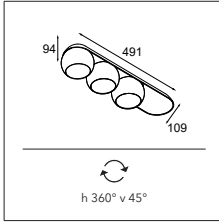

Marbul 3x LED GI

3X LED ARRAY INCL. | 4W

! MUST BE COMBINED WITH MAGNETIC REFLECTOR

CONNECTED > SEE GOODIES

OPTICAL ACCESSORIES > SEE ABOVE