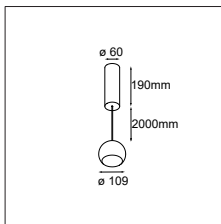

Marbul suspension LED GI

1X LED ARRAY INCL. 9.3W

! MUST BE COMBINED WITH MAGNETIC REFLECTOR
! LONGER SUSPENSION CABLE ON REQUEST

CONNECTED > SEE GOODIES

OPTICAL ACCESSORIES

10216830	MAGNETIC REFLECTOR Ø82 LED 10° ALU
10216930	MAGNETIC REFLECTOR Ø82 LED 10° CHAMPAGNE
10217030	MAGNETIC REFLECTOR Ø82 LED 10° GOLD
10217130	MAGNETIC REFLECTOR Ø82 LED 25° ALU
10217230	MAGNETIC REFLECTOR Ø82 LED 25° CHAMPAGNE
10217330	MAGNETIC REFLECTOR Ø82 LED 25° GOLD
10217430	MAGNETIC REFLECTOR Ø82 LED 40° ALU
10217530	MAGNETIC REFLECTOR Ø82 LED 40° CHAMPAGNE
10217630	MAGNETIC REFLECTOR Ø82 LED 40° GOLD

WARM DIM