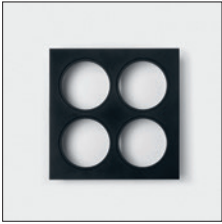

K-set 77 4SQx

LUMINAIRE NOT INCL.

! TO BE COMBINED WITH K-77