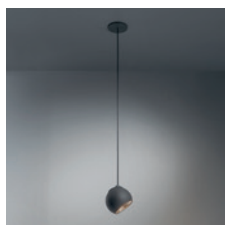

Marbul suspension adjustable LED GE

1X LED ARRAY INCL. 9.3W

! MUST BE COMBINED WITH MAGNETIC REFLECTOR
! LONGER SUSPENSION CABLE ON REQUEST

DRIVER > SEE PRODUCT PAGE ON WEBSITE

CONNECTED > SEE GOODIES

OPTICAL ACCESSORIES

10216830	MAGNETIC REFLECTOR Ø82 LED 10° ALU
10216930	MAGNETIC REFLECTOR Ø82 LED 10° CHAMPAGNE
10217030	MAGNETIC REFLECTOR Ø82 LED 10° GOLD
10217130	MAGNETIC REFLECTOR Ø82 LED 25° ALU
10217230	MAGNETIC REFLECTOR Ø82 LED 25° CHAMPAGNE
10217330	MAGNETIC REFLECTOR Ø82 LED 25° GOLD
10217430	MAGNETIC REFLECTOR Ø82 LED 40° ALU
10217530	MAGNETIC REFLECTOR Ø82 LED 40° CHAMPAGNE
10217630	MAGNETIC REFLECTOR Ø82 LED 40° GOLD