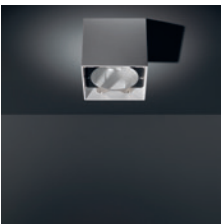

Smart surface box 115 1x LED warm dim GI

LUMINAIRE NOT INCL.

! TO BE COMBINED WITH SMART 115 ADJUSTABLE WARM DIM
! 350MA DRIVER INCLUDED

SMART COMBINATIONS > SEE PAGES 320-329

SMART MASK > SEE ABOVE

TRAILING EDGE DIMMABLE	1800K - 3000K
black struc	12800332
white struc	12800309