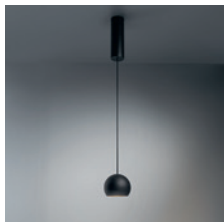

Marbul suspension LED warm dim GI

1X LED ARRAY INCL. 12W

! MUST BE COMBINED WITH MAGNETIC REFLECTOR
! LONGER SUSPENSION CABLE ON REQUEST

OPTICAL ACCESSORIES

10219330	MAGNETIC REFLECTOR Ø82 LED WARM DIM 25° ALU
10219430	MAGNETIC REFLECTOR Ø82 LED WARM DIM 40° ALU
10219830	MAGNETIC REFLECTOR Ø82 LED WARM DIM 40° CHAMPAGNE
10219630	MAGNETIC REFLECTOR Ø82 LED WARM DIM 40° GOLD