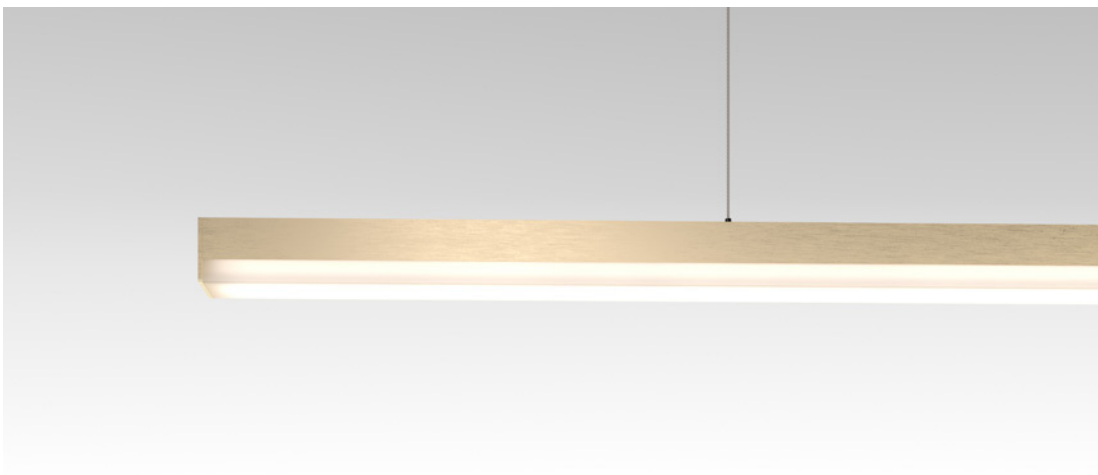

SLD25 - ANO BRONZE

SLD25 - ANO CHAMPAGE