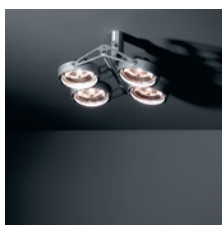

Nomad 4x AR111 GE

4X QR-LP 111 | G53 | MAX. 50W

! BASE FLANGE OPTIONAL
! CAN BE COMBINED WITH M-LED 111

M-LED > SEE BELOW

INSTALLATION ACCESSORIES

10203005 BASE FLANGE Ø90 H3 - ALU

10203009 BASE FLANGE Ø90 H3 - WHITE STRUC

10203032 BASE FLANGE Ø90 H3 - BLACK STRUC

10204005 BASE FLANGE TUBE Ø90 H20 - ALU

10204009 BASE FLANGE TUBE Ø90 H20 - WHITE STRUC

10204032 BASE FLANGE TUBE Ø90 H20 - BLACK STRUC