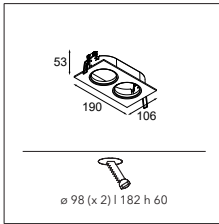

K-set 72 2x

0.34KG

LUMINAIRE NOT INCL.

! TO BE COMBINED WITH K-72 AND PUPIL

black struc	14042132
donkey grey struc	14042171
white struc	14042109