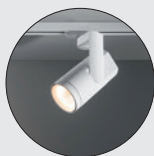

TRACK

230V

KANON
474

⁽¹⁾ to be combined with Smart Cake / Smart Kup / Smart Lotis