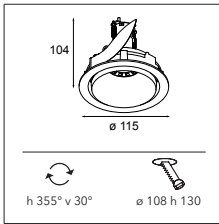

Smart kup 115 adjustable GU10

1X LED GU10 INCL. GU10 MAX. 50W

* RESISTIVE DIMMABLE ONLY WHEN USED WITH HALOGEN GU10 LAMP

SMART COMBINATIONS > SEE PAGES 320-329

CONNECTED > SEE GOODIES

INSTALLATION ACCESSORIES

10889830 CONBOX 190X192X130X256

12290530 GYPKIT 190X190 - Ø108

12810230 RECESSED RING Ø127 H100