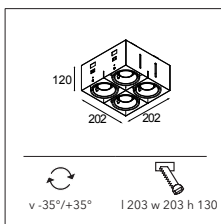

Mini multiple trimless 4x GU10

4X QPAR 16 | GU10 | MAX. 50W

* RESISTIVE DIMMABLE ONLY WHEN USED WITH HALOGEN GU10 LAMP

CONNECTED > SEE GOODIES

INSTALLATION ACCESSORIES

10440430 CONBOX 237X258X130X315

10460430 RECESSED FRAME MINI MULTIPLE TRIMLESS 4X