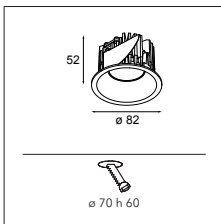

Smart lotis 82 LED GE

1X LED ARRAY INCL. 9.2W

! 3500K ON REQUEST

DRIVER > SEE PRODUCT PAGE ON WEBSITE

SMART COMBINATIONS > SEE PAGES 320-329

CONNECTED > SEE GOODIES

INSTALLATION ACCESSORIES

10889830 CONBOX 190X192X130X256

12290130 GYPKIT 190X190 - Ø70

12291030 GYPKIT 210X190-2XØ70 R35-88

12500230 SMART RECESSED RING 82

	2700K / CRI90+		
	15°	25°	40°
black struc	12441632	12441032	12441232
gold	12441646	12441046	12441246
white struc	12441609	12441009	12441209
	3000K / CRI90+		
	15°	25°	40°
black struc	12441732	12441432	12441532
gold	12441746	12441446	12441546
white struc	12441709	12441409	12441509
	4000K / CRI90+		
	15°	25°	40°
black struc	12441832	12441132	12441332
gold	12441846	12441146	12441346
white struc	12441809	12441109	12441309

LUMINAIRE OUTPUT & POWER CONSUMPTION (white struc)

	350mA	500mA	700mA
2700K / 25°	554lm / 6.2W	744lm / 9.2W	956lm / 13.4W
3000K / 25°	576lm / 6.2W	773lm / 9.2W	994lm / 13.4W
4000K / 25°	630lm / 6.2W	792lm / 9.2W	1018lm / 13.4W

WARM DIM