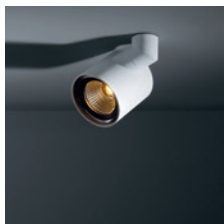

Stove LED GI

1X LED ARRAY INCL. | 11W

INSTALLATION ACCESSORIES

10203009 BASE FLANGE Ø90 H3 - WHITE STRUC

10203032 BASE FLANGE Ø90 H3 - BLACK STRUC

10204009 BASE FLANGE TUBE Ø90 H20 - WHITE STRUC

10204032 BASE FLANGE TUBE Ø90 H20 - BLACK STRUC

OPTICAL ACCESSORIES

11949730 REFLECTOR LED Ø80 FLOOD

11949930 REFLECTOR LED Ø80 SPOT