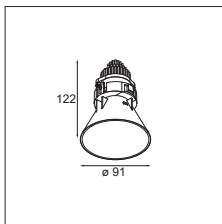

Tetrix Cone 90 IP55 LED GE

1X LED ARRAY INCL. 7.2W

DRIVER > SEE PRODUCT PAGE ON WEBSITE

CONNECTED > SEE GOODIES

INSTALLATION ACCESSORIES > SEE PAGE 347

13510038	TETRIX FRAME ROUND 74 WHITE MATT
13510083	TETRIX FRAME ROUND 74 BLACK MATT
13515430	RECESSED RING Ø62
13515530	CONCRETE KIT 150X150 - Ø62
13515630	CONCRETE RING Ø62 FOR STANDARD CONCRETE BOXES
12293230	GYPKITTRIMLESS 150X150 - Ø62
12293330	GYPKITTRIMLESS 300X150 - 2X Ø62
11624030	CONBOX 140X250X100X210
11624130	CONBOX 140X400X100X210
12292630	GYPSPUM FIBREBOARD 150X150
12292730	GYPSPUM FIBREBOARD 300X150

OPTICAL ACCESSORIES

13515032	SNOOT Ø32MM BLACK STRUCTURE
13515038	SNOOT Ø32MM WHITE MATT
13515132	HONEYCOMB Ø33MM BLACK STRUCTURE
13515232	LC Ø44MM BLACK STRUC
13515238	LC Ø44MM WHITE MATT