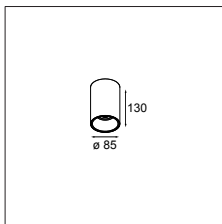

Lotis tubed surface LED retrofit

1X LED GU10 INCL. 5.5W