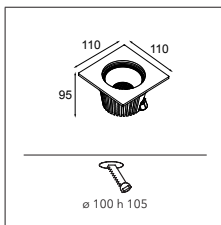

Hipy square 110x110 anti glare IP67 LED GE

1X LED ARRAY INCL. 9.2W

! SUITABLE FOR INSTALLATION ≤5KM FROM THE COAST

DRIVER > SEE PRODUCT PAGE ON WEBSITE

CONNECTED > SEE GOODIES

INSTALLATION ACCESSORIES

12349930 CONBOX 115X115X150X251