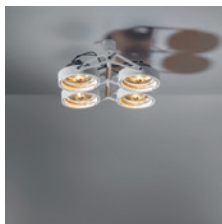

Nomad 4x LED AR111 GE

4X LED MODULE INCL. 12W

* 250mA PER AR111 LED LAMP

DRIVER > SEE PRODUCT PAGE ON WEBSITE

CONNECTED > SEE GOODIES