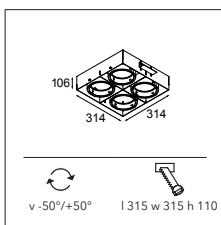

Multiple trimless for 4x LED GE

4X LED (NOT INCL.)

! MUST BE USED WITH M-LED 111

DRIVER > SEE PRODUCT PAGE ON WEBSITE

CONNECTED > SEE GOODIES

M-LED > SEE LEFT PAGE

INSTALLATION ACCESSORIES

10430430 CONBOX 349X370X120X427

10450430 RECESSED FRAME MULTIPLETRIMLESS 4X