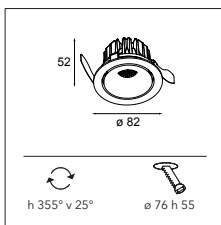

Smart cake 82 adjustable LED GE

1X LED ARRAY INCL. 9.2W

! 3500 ON REQUEST

DRIVER > SEE PRODUCT PAGE ON WEBSITE

SMART COMBINATIONS > SEE PAGES 320-329

CONNECTED > SEE GOODIES

INSTALLATION ACCESSORIES

10889830 CONBOX 190X192X130X256

12290830 GYPKIT 190X190 - Ø76

12500230 SMART RECESSED RING 82