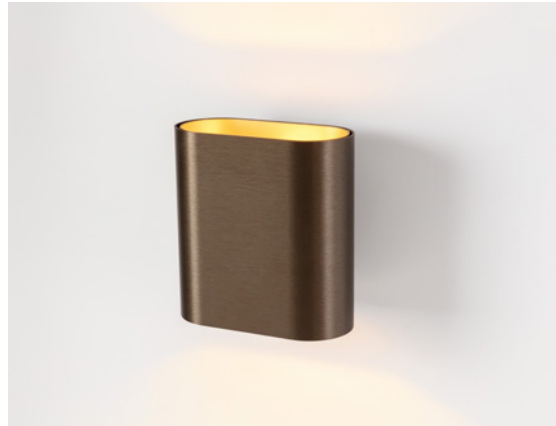

529 — DUELL WALL - BRONZE - CHAMPAGNE

391 — MEDARD 42-JACK with MODUPOINT LED DEEP RECESSED

249 — SHELLBY with ANO CHAMPAGNE SKIN

571 — SULFER UPLIGHT

01	CEILING
02	JACK
03	TRACK
04	WALL
05	EXTERIOR
06	PROFILES
07	GOODIES