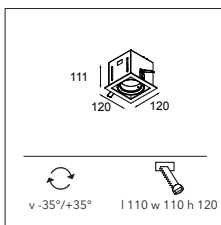

Mini multiple for Smart rings 1x LED GE

1X LED ARRAY INCL. 9.2W

! MUST BE USED WITH SMART FRONTRINGS

DRIVER > SEE PRODUCT PAGE ON WEBSITE

CONNECTED > SEE GOODIES

SMART FRONTRING > SEE BELOW

INSTALLATION ACCESSORIES

10400130 CONBOX 122X257X147X186

10420130 GYPKIT 255X152X110X110