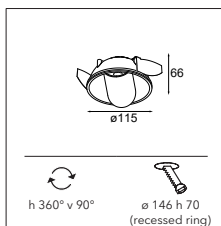

Hollow 115 trimless LED GE

1X LED ARRAY INCL. 8.5W

! MUST BE USED WITH RECESSED RING

DRIVER > SEE PRODUCT PAGE ON WEBSITE

CONNECTED > SEE GOODIES

INSTALLATION ACCESSORIES > SEE BELOW

10889830 CONBOX 192X190X130X256

14204030 RECESSED RING Ø146

12292830 GYPSUM FIBREBOARD 190X190