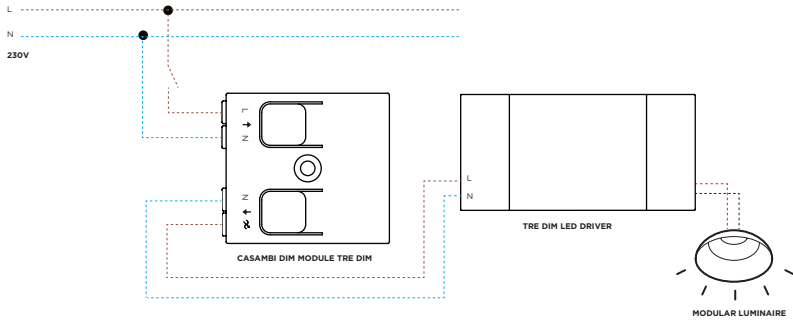

TRAILING EDGE DIMMABLE (GE FIXTURES)

CONNECT ONLY 1 LED DRIVER TO THE CASAMBI MODULE