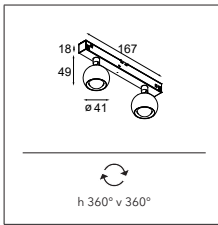

Marbulito track 48V 2x LED GI

2X LED ARRAY INCL. 4.4W

! WHITE PISTA 48V SPOTS HAVE A WHITE 48V TRACK ADAPTER.
BLACK PISTA 48V SPOTS HAVE A BLACK ADAPTER. DEVIATION FROM THIS IS ONLY POSSIBLE ON REQUEST.

CONNECTED > SEE GOODIES

TRACK 48V COMPONENTS > SEE PAGES 462-467