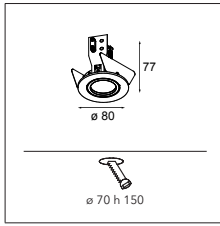

K-0 80 GU10

1X QPAR 16 | GU10 | MAX. 50W

* RESISTIVE DIMMABLE ONLY WHEN USED WITH HALOGEN GU10 LAMP

CONNECTED > SEE GOODIES

INSTALLATION ACCESSORIES

10889830 CONBOX 190X192X130X256

12290130 GYPKIT 190X190-Ø70

OPTICAL ACCESSORIES

10280102 BLRING Ø50 HIGH BLACK

RESISTIVE DIMMABLE	
alu	10274805
black	10274802
white struc	10274801