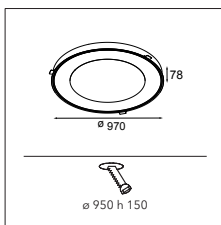

Flat moon eclips 970 recessed LED GI

LED MODULE INCL. 67W

CONNECTED > SEE GOODIES