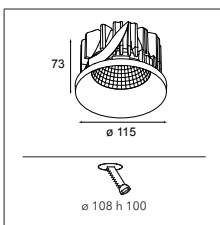

Smart kup 115 LED GE

1X LED ARRAY INCL. 16.25W

! 3500K ON REQUEST

DRIVER > SEE PRODUCT PAGE ON WEBSITE

SMART COMBINATIONS > SEE PAGES 320-329

CONNECTED > SEE GOODIES

INSTALLATION ACCESSORIES

10889830 CONBOX 190X192X130X256

12290530 GYPKIT 190X190 - Ø108

12810230 RECESSED RING Ø127 H100