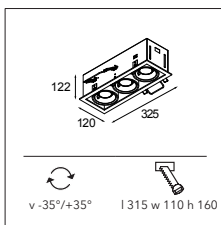

Mini multiple 3x LED retrofit

3X LED GU10 INCL. 5.5W

CONNECTED > SEE GOODIES

INSTALLATION ACCESSORIES

10400330 CONBOX 257X327X147X321

10420330 GYPKIT 345X287X315X110