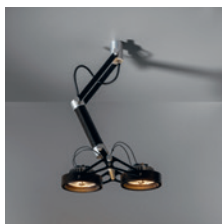

Nomad 2x LED AR111 GI

2X LED MODULE INCL. 12W

CONNECTED > SEE GOODIES