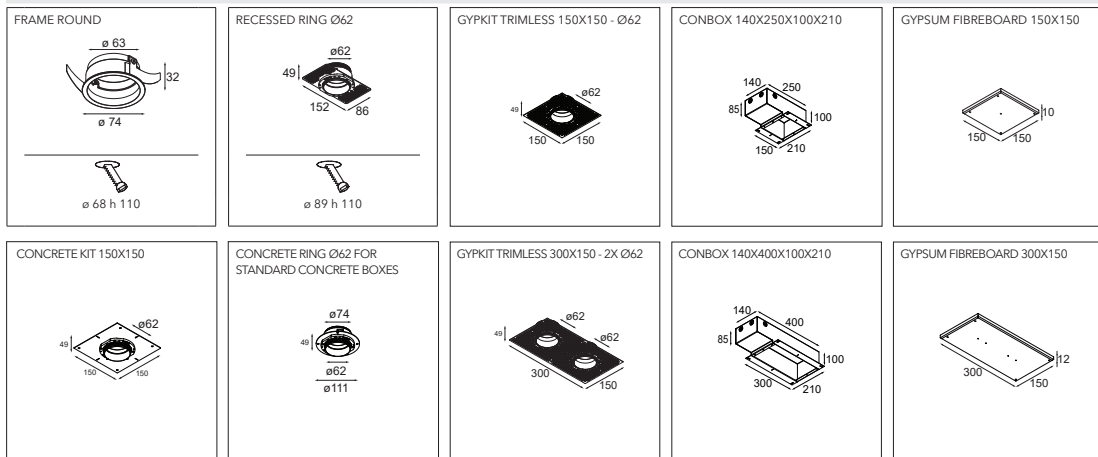

TETRIX ADJUSTABLE - FLANGE

TETRIX ADJUSTABLE - FLANGE

INSTALLATION ACCESSORIES