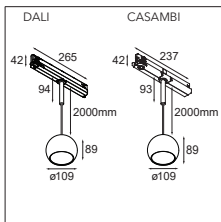

Marbul suspension track LED warm dim GI

1X LED ARRAY INCL. 12W

! MUST BE COMBINED WITH MAGNETIC REFLECTOR

CONNECTED > SEE GOODIES

OPTICAL ACCESSORIES

10219330	MAGNETIC REFLECTOR Ø82 LED WARM DIM 25° ALU
10219430	MAGNETIC REFLECTOR Ø82 LED WARM DIM 40° ALU
10219830	MAGNETIC REFLECTOR Ø82 LED WARM DIM 40° CHAMPAGNE
10219630	MAGNETIC REFLECTOR Ø82 LED WARM DIM 40° GOLD

TRACK COMPONENTS > SEE PAGES 508-511