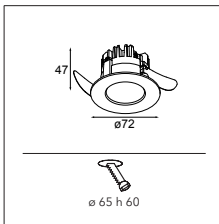

K72 IP55 LED RG

1X LED ARRAY INCL. 9.2W

K-SET > SEE BELOW (MORE INFO SEE PAGES 78-83)

INSTALLATION ACCESSORIES

10490330 CONBOX 112X172X100X236

12291330 GYPKIT 170X112 - Ø65