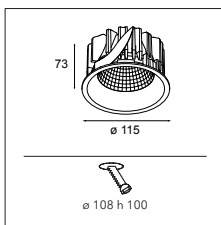

Smart lotis 115 LED GE

1X LED ARRAY INCL. 16.25W

! 3500K ON REQUEST

DRIVER > SEE PRODUCT PAGE ON WEBSITE

SMART COMBINATIONS > SEE PAGES 320-329

CONNECTED > SEE GOODIES

INSTALLATION ACCESSORIES

10889830 CONBOX 190X192X130X256

12290530 GYPKIT 190X190 - Ø108

12810230 RECESSED RING Ø127 H100