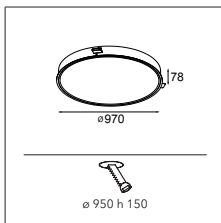

Flat moon 970 recessed LED GI

1X MED-POWER LED INCL. 129W

CONNECTED > SEE GOODIES

OPTICAL ACCESSORIES

13289400 FLAT MOON PRISMATIC DIFFUSER 950/970

13289500 FLAT MOON ICE PRISMATIC DIFFUSER 950/970