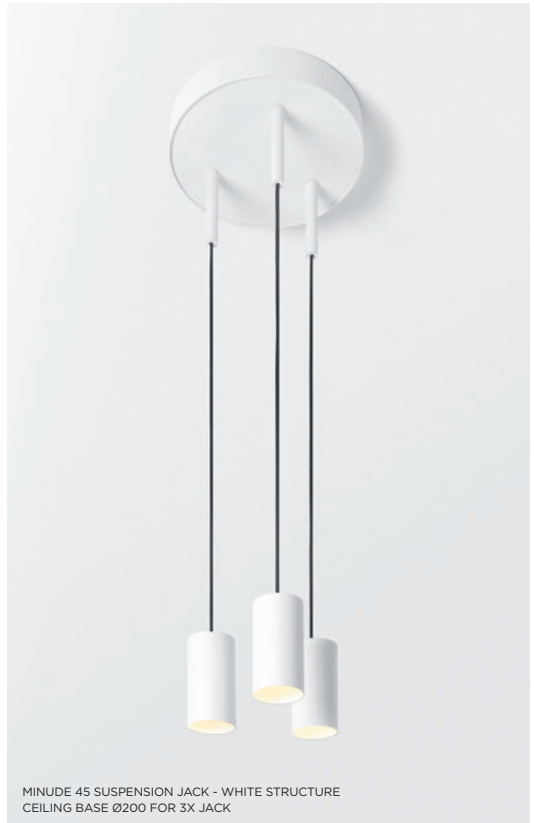

MINUDE 45 ADJUSTABLE JACK - ANO BRONZE
MODUPOINT LED
MODUPOINT LED STICK 20CM

MINUDE 45 SUSPENSION JACK - WHITE STRUCTURE
CEILING BASE Ø200 FOR 3X JACK