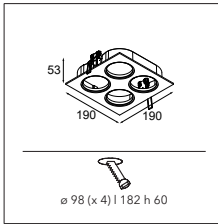

black struc	14042332
donkey grey struc	14042371
white struc	14042309