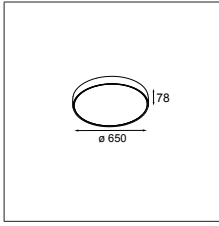

Flat moon 650 suspension up/down LED GI

1X MED-POWER LED INCL. 85W

! SUSPENSION KIT NOT INCLUDED

CONNECTED > SEE GOODIES

INSTALLATION ACCESSORIES

11061809	SUSPENSION KIT 4M - 3X0.75 (3 CABLES) - WHITE STRUC
11061832	SUSPENSION KIT 4M - 3X0.75 (3 CABLES) - BLACK STRUC
11061909	SUSPENSION KIT 4M - 5X0.75 (3 CABLES) - WHITE STRUC
11061932	SUSPENSION KIT 4M - 5X0.75 (3 CABLES) - BLACK STRUC
11062409	SUSPENSION KIT 4M - 9X0.75 (3 CABLES) - WHITE STRUC
11062432	SUSPENSION KIT 4M - 9X0.75 (3 CABLES) - BLACK STRUC
11066009	SUSPENSION KIT 4M / 3X0.75 TRIANGLE (3 CABLES) WHITE STRUC
11066032	SUSPENSION KIT 4M / 3X0.75 TRIANGLE (3 CABLES) BLACK STRUC
11066109	SUSPENSION KIT 4M / 5X0.75 TRIANGLE (3 CABLES) WHITE STRUC
11066132	SUSPENSION KIT 4M / 5X0.75 TRIANGLE (3 CABLES) BLACK STRUC
11066209	SUSPENSION KIT 4M / 9X0.75 TRIANGLE (3 CABLES) WHITE STRUC
11066232	SUSPENSION KIT 4M / 9X0.75 TRIANGLE (3 CABLES) BLACK STRUC

OPTICAL ACCESSORIES

13289200	FLAT MOON PRISMATIC DIFFUSER 650/670
13289300	FLAT MOON ICE PRISMATIC DIFFUSER 650/670

DALI/PUSHDIM	2700K / CRI90+	3000K / CRI90+	4000K / CRI90+
black struc	13304932	13305032	13305132
white struc	13304909	13305009	13305109

LUMINAIRE OUTPUT & POWER CONSUMPTION (white struc)

2700K / 110°	8426lm / 98W
3000K / 110°	8061lm / 98W
4000K / 110°	9288lm / 98W