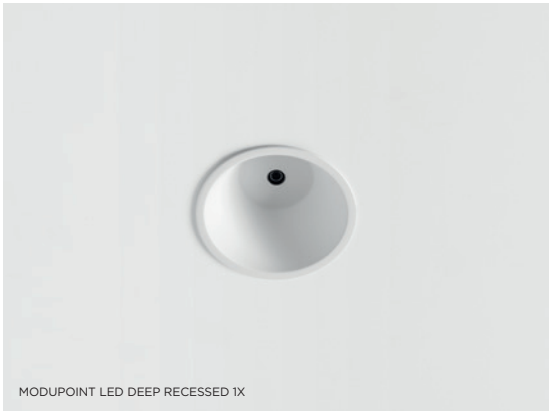

CEILING BASE FOR 2X JACK