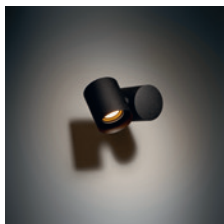

Lowie IP54 1x LED GI

1X HIGH POWER LED INCL. 4W

! NOT SUITABLE FOR INSTALLATION ≤5KM FROM THE COAST

	230V		IP54	GWT 960°	1.20KG	

	3000K / CRI90+
	40°
black struc	12670308

LUMINAIRE OUTPUT & POWER CONSUMPTION (lumen value per lamp unit)

3000K / 40° 208lm / 5W