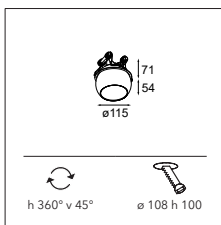

Marbul recessed 115 1x LED GE

1X LED ARRAY INCL. 6W

! MUST BE COMBINED WITH MAGNETIC REFLECTOR

DRIVER > SEE PRODUCT PAGE ON WEBSITE

CONNECTED > SEE GOODIES

OPTICAL ACCESSORIES

10216830	MAGNETIC REFLECTOR Ø82 LED 10° ALU
10216930	MAGNETIC REFLECTOR Ø82 LED 10° CHAMPAGNE
10217030	MAGNETIC REFLECTOR Ø82 LED 10° GOLD
10217130	MAGNETIC REFLECTOR Ø82 LED 25° ALU
10217230	MAGNETIC REFLECTOR Ø82 LED 25° CHAMPAGNE
10217330	MAGNETIC REFLECTOR Ø82 LED 25° GOLD
10217430	MAGNETIC REFLECTOR Ø82 LED 40° ALU
10217530	MAGNETIC REFLECTOR Ø82 LED 40° CHAMPAGNE
10217630	MAGNETIC REFLECTOR Ø82 LED 40° GOLD

INSTALLATION ACCESSORIES

10889830	CONBOX 190X192X130X256
12290530	GYPKIT 190X190 - Ø108