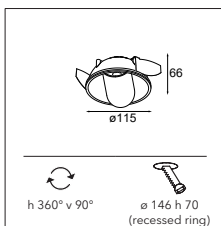

Hollow 115 trimless LED GE

1X LED ARRAY INCL. 8.5W

! MUST BE USED WITH RECESSED RING

DRIVER > SEE PRODUCT PAGE ON WEBSITE

CONNECTED > SEE GOODIES

INSTALLATION ACCESSORIES > SEE BELOW

10889830 CONBOX 192X190X130X256

14204030 RECESSED RING Ø146

12292830 GYPSUM FIBREBOARD 190X190