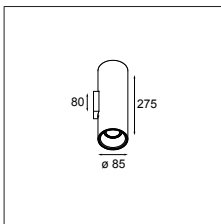

Lotis tubed wall 2x LED retrofit

2X LED GU10 INCL. | GU10 | 5.5W