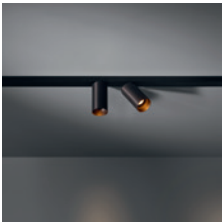

Minude 45 adjustable track 48V 2x LED GI

2X LED ARRAY INCL. 8.1W

! ALL WHITE PISTA 48V SPOTS HAVE A WHITE 48V TRACK ADAPTER.
! ALL OTHER COLOURS HAVE A BLACK ADAPTER. DEVIATION FROM THIS IS ONLY POSSIBLE ON REQUEST.

CONNECTED > SEE GOODIES

TRACK 48V COMPONENTS > SEE PAGES 462-467