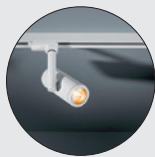

MEDARD 70
483