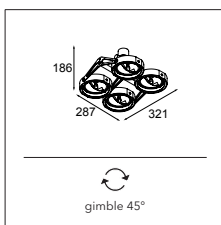

Nomad 4x AR111 GE

4X QR-LP 111 | G53 | MAX. 50W

! BASE FLANGE OPTIONAL
! CAN BE COMBINED WITH M-LED 111

M-LED > SEE BELOW

INSTALLATION ACCESSORIES

10203005 BASE FLANGE Ø90 H3 - ALU

10203009 BASE FLANGE Ø90 H3 - WHITE STRUC

10203032 BASE FLANGE Ø90 H3 - BLACK STRUC

10204005 BASE FLANGE TUBE Ø90 H20 - ALU

10204009 BASE FLANGE TUBE Ø90 H20 - WHITE STRUC

10204032 BASE FLANGE TUBE Ø90 H20 - BLACK STRUC