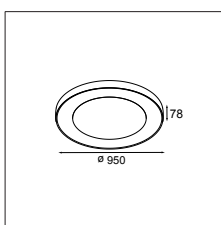

Flat moon eclips 950 suspension down LED GI

LED MODULE INCL. 67W

! SUSPENSION KIT NOT INCLUDED

CONNECTED > SEE GOODIES

INSTALLATION ACCESSORIES

11061809	SUSPENSION KIT 4M - 3X0.75 (3 CABLES) - WHITE STRUC
11061832	SUSPENSION KIT 4M - 3X0.75 (3 CABLES) - BLACK STRUC
11061909	SUSPENSION KIT 4M - 5X0.75 (3 CABLES) - WHITE STRUC
11061932	SUSPENSION KIT 4M - 5X0.75 (3 CABLES) - BLACK STRUC
11066009	SUSPENSION KIT 4M / 3X0.75 TRIANGLE (3 CABLES) WHITE STRUC
11066032	SUSPENSION KIT 4M / 3X0.75 TRIANGLE (3 CABLES) BLACK STRUC
11066109	SUSPENSION KIT 4M / 5X0.75 TRIANGLE (3 CABLES) WHITE STRUC
11066132	SUSPENSION KIT 4M / 5X0.75 TRIANGLE (3 CABLES) BLACK STRUC