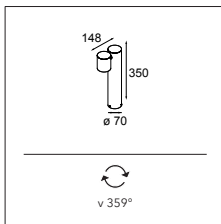

Lowieze low IP54 1x LED GI

1X HIGH POWER LED INCL. 4W

! NOT SUITABLE FOR INSTALLATION ≤ 5 KM FROM THE COAST

INSTALLATION ACCESSORIES

11189802 EARTHIPIN H350