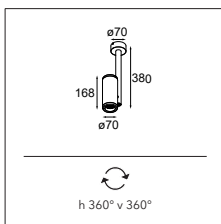

Médard 70 stretched 1x LED warm dim GI

1X LED ARRAY INCL. 12W