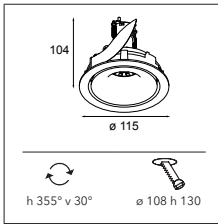

Smart cake 115 adjustable GU10

1X LED GU10 INCL. | GU10 | MAX. 50W

* RESISTIVE DIMMABLE ONLY WHEN USED WITH HALOGEN GU10 LAMP

SMART COMBINATIONS > SEE PAGES 320-329

CONNECTED > SEE GOODIES

INSTALLATION ACCESSORIES

10889830 CONBOX 190X192X130X256

12290530 GYPKIT 190X190 - Ø108

12810230 RECESSED RING Ø127 H100