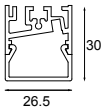

Light lines make fantastic architectural features. At just 26,5 mm wide, SLD25, formerly SL nano, is our narrowest U-profile. SLD25 poly out, available with a PMMA diffuser on the outside, guarantees a light-filling effect in any room. Available with LEDs. Suitable for surface mounting on the wall or ceiling, also works wonders as a suspended luminaire.

Dress up with colours

SLD25's slender frame can make quite an impression with its anodised colour finishes. Champagne, bronze and silver bronze will make hospitality and residential spaces look absolutely ravishing.

more info? supermodular.com/en/sld25
configurator.supermodular.com