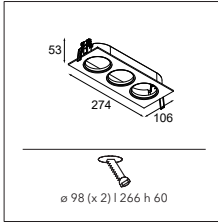

black struc	14052232
donkey grey struc	14052271
white struc	14052209