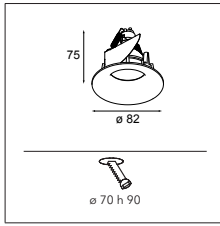

Smart cake 82 MR16 GE

1X QR-CBC 51 | GU 5.3 | MAX. 50W

INSTALLATION ACCESSORIES

10889830 CONBOX 190X192X130X256

12290130 GYPKIT 190X190 - Ø70

12291030 GYPKIT 210X190-2XØ70 R35-88

12500230 SMART RECESSED RING 82

black struc	12420032
white struc	12420009