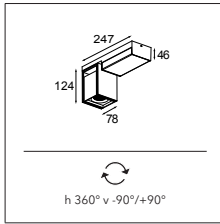

230V

IP20

1.38KG

TRAILING EDGE DIMMABLE	2700K / CRI90+		3000K / CRI90+	
	25°	40°	25°	40°
black struc - black struc	12826056	12826156	12828056	12828156
black struc - brushed alu	12826062	12826162	12828062	12828162
black struc - chrome	12826064	12826164	12828064	12828164
black struc - smoked bronze	12826067	12826167	12828067	12828167
white struc - brushed alu	12826061	12826161	12828061	12828161
white struc - chrome	12826063	12826163	12828063	12828163
white struc - smoked bronze	12826066	12826166	12828066	12828166
white struc - white struc	12826009	12826109	12828009	12828109

1-10V/PUSHDIM	2700K / CRI90+		3000K / CRI90+	
	25°	40°	25°	40°
black struc - black struc	12825056	12825156	12827056	12827156
black struc - brushed alu	12825062	12825162	12827062	12827162
black struc - chrome	12825064	12825164	12827064	12827164
black struc - smoked bronze	12825067	12825167	12827067	12827167
white struc - brushed alu	12825061	12825161	12827061	12827161
white struc - chrome	12825063	12825163	12827063	12827163
white struc - smoked bronze	12825066	12825166	12827066	12827166
white struc - white struc	12825009	12825109	12827009	12827109

LUMINAIRE OUTPUT & POWER CONSUMPTION (white struc - white struc)

2700K / 25°

1257lm / 19W

3000K / 25°

1233lm / 19W

CONNECTED > SEE GOODIES

WARM DIM