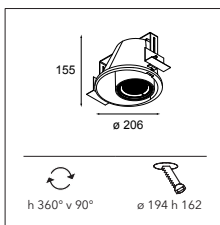

1X LED ARRAY INCL. | 16.2W

DRIVER > SEE PRODUCT PAGE ON WEBSITE

CONNECTED > SEE GOODIES

OPTICAL ACCESSORIES

11949730 REFLECTOR LED Ø80 FLOOD

11949930 REFLECTOR LED Ø80 SPOT