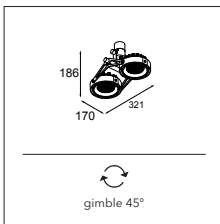

Nomad 111 2x LED GE

2X LED ARRAY INCL. 16.25W

! BASE FLANGE OPTIONAL

DRIVER > SEE PRODUCT PAGE ON WEBSITE

CONNECTED > SEE GOODIES

INSTALLATION ACCESSORIES

10203005 BASE FLANGE Ø90 H3 - ALU

10203009 BASE FLANGE Ø90 H3 - WHITE STRUC

10203032 BASE FLANGE Ø90 H3 - BLACK STRUC

10204005 BASE FLANGE TUBE Ø90 H20 - ALU

10204009 BASE FLANGE TUBE Ø90 H20 - WHITE STRUC

10204032 BASE FLANGE TUBE Ø90 H20 - BLACK STRUC