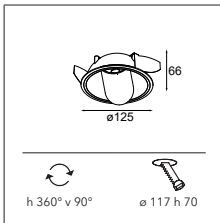

Hollow 125 LED GE

1X LED ARRAY INCL. 8.5W

DRIVER > SEE PRODUCT PAGE ON WEBSITE

CONNECTED > SEE GOODIES

INSTALLATION ACCESSORIES > SEE RIGHT PAGE

10889830 CONBOX 192X190X130X256

12292830 GYPSUM FIBREBOARD 190X190

	2700K / CRI90+	3000K / CRI90+
	30°	30°
black struc - black struc	12171056	12171156
black struc - gold	12171032	12171132
black struc - white struc	12171047	12171147
gold - gold	12171087	12171187
white struc - white struc	12171009	12171109

LUMINAIRE OUTPUT & POWER CONSUMPTION (white struc - white struc)

	350mA	500mA
2700K / 30°	346lm / 5.7W	467lm / 8.5W
3000K / 30°	353lm / 5.7W	476lm / 8.5W