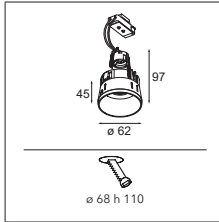

Tetrix Straight 62 GU10 for LED

230V

IP20

GWT
850°

0.08KG