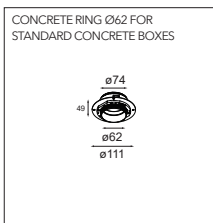

### INSTALLATION ACCESSORIES

TETRIX OBLIQUE - TRIMLESS

TETRIX OBLIQUE - TRIMLESS

TETRIX OBLIQUE - FLANGE

TETRIX OBLIQUE - TRIMLESS  
LIGHT CONE Ø44

TETRIX OBLIQUE - TRIMLESS  
LIGHT CONE Ø44

TETRIX OBLIQUE - TRIMLESS  
SNOOT