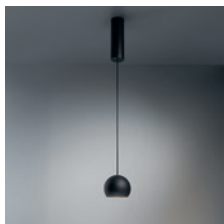

Marbul suspension LED GI

1X LED ARRAY INCL. 9.3W

! MUST BE COMBINED WITH MAGNETIC REFLECTOR
! LONGER SUSPENSION CABLE ON REQUEST

CONNECTED > SEE GOODIES

OPTICAL ACCESSORIES

10216830	MAGNETIC REFLECTOR Ø82 LED 10° ALU
10216930	MAGNETIC REFLECTOR Ø82 LED 10° CHAMPAGNE
10217030	MAGNETIC REFLECTOR Ø82 LED 10° GOLD
10217130	MAGNETIC REFLECTOR Ø82 LED 25° ALU
10217230	MAGNETIC REFLECTOR Ø82 LED 25° CHAMPAGNE
10217330	MAGNETIC REFLECTOR Ø82 LED 25° GOLD
10217430	MAGNETIC REFLECTOR Ø82 LED 40° ALU
10217530	MAGNETIC REFLECTOR Ø82 LED 40° CHAMPAGNE
10217630	MAGNETIC REFLECTOR Ø82 LED 40° GOLD

WARM DIM