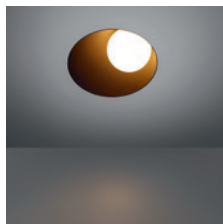

WARM DIM

Shellby 176 trimless LED warm dim GE

1X LED ARRAY INCL. 12W

DRIVER > SEE PRODUCT PAGE ON WEBSITE

CONNECTED > SEE GOODIES

INSTALLATION ACCESSORIES > SEE PAGE 255

12182030 CONBOX 280X350X100X380

12292930 GYPKITTRIMLESS 290X280 - Ø177

12182130 CONCRETE KIT 290X280 - Ø177

12293030 GYPSUM FIBREBOARD 290X280

12182230 RECESSED RING Ø177

12182330 CONCRETE RING Ø177 STAND CONCRETE BOXES

OPTIONAL ACCESSORIES > SEE ABOVE

REQUIRED PARTS BASED ON CEILING TYPE