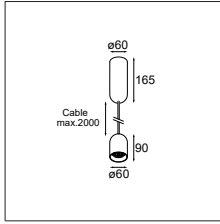

Placebo down LED GI

1X LED MODULE INCL. 6.3W

! MUST BE COMBINED WITH GLASS TUBE OR GLASS BALL (NOT INCLUDED);
LUMEN OUTPUT DEPENDS ON CHOICE OF GLASS ACCESSORY
! LONGER SUSPENSION CABLE ON REQUEST

CONNECTED > SEE GOODIES

PLACEBO SHADES > SEE PAGE 211

OPTICAL ACCESSORIES

12624038	PLACEBO GLASS TUBE DOWN (46MM) WHITE MATT
12624238	PLACEBO GLASS TUBE DOWN (130MM) WHITE MATT
12626038	PLACEBO GLASS BALL DOWN (Ø90MM) WHITE MATT
12626238	PLACEBO GLASS BALL DOWN (Ø155MM) WHITE MATT