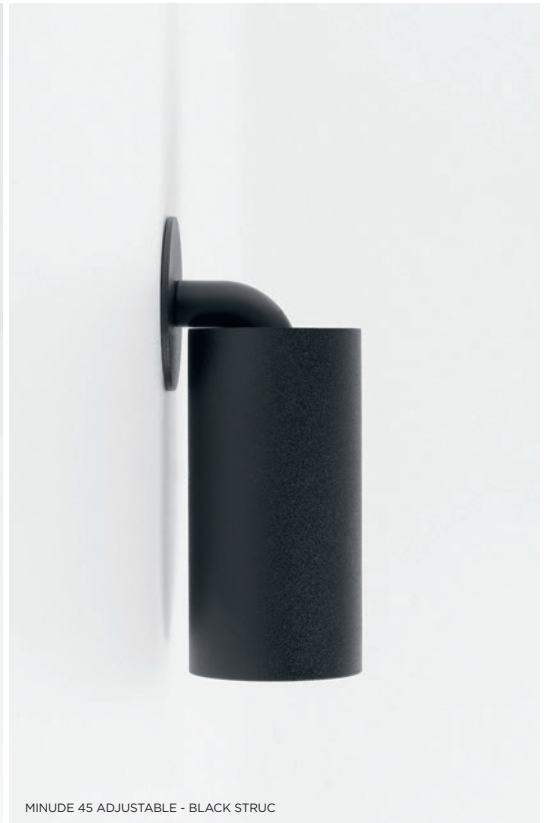

MINUDE 45 ADJUSTABLE - BLACK STRUC