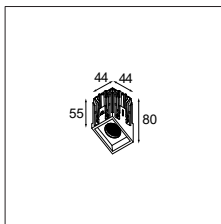

Qbini asy LED GE

1X LED ARRAY INCL. 4.3W

! MUST BE USED WITH QBINI (TRIMLESS) FRAME OR QBINI SURFACE BOX

DRIVER > SEE PRODUCT PAGE ON WEBSITE

CONNECTED > SEE GOODIES

QBINI (TRIMLESS) FRAME > SEE PAGE 235

QBINI SURFACE BOX > SEE PAGE 233, 235

OPTICAL ACCESSORIES

14191032 HONEYCOMB Ø26

14192032 SNOOT Ø26 BLACK

14193032 CROSSBLADE Ø26 BLACK