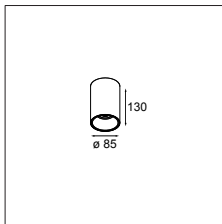

Lotis tubed surface IP44 LED retrofit

1X LED GU10 INCL. 5.5W

! NOT SUITABLE FOR INSTALLATION ≤5KM FROM THE COAST

230V

IP44

GWT
960°

0.60KG

LEADING EDGE DIMMABLE	2700K / CRI90+
	25°
black struc - gold	11450332
black struc - white struc	11450337
white struc - black	11450329
white struc - gold	11450389
white struc - white struc	11450309

LUMINAIRE OUTPUT & POWER CONSUMPTION (white struc)

2700K / 25°

346lm / 5.5W