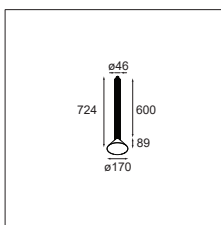

Extruded 600mm LED warm dim GE

1X LED ARRAY INCL. 6W

! SUSPENSION KIT NOT INCLUDED

DRIVER > SEE PRODUCT PAGE ON WEBSITE

CONNECTED > SEE GOODIES

INSTALLATION ACCESSORIES > SEE BELOW