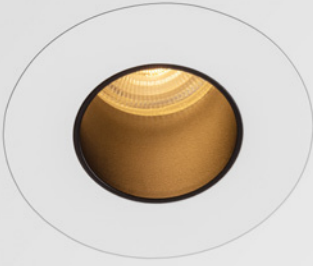

### OPTICAL ACCESSORIES

SNOOT Ø32

HONEYCOMB Ø33

TETRIX PINHOLE - TRIMLESS

TETRIX PINHOLE - FLANGE

TETRIX PINHOLE - TRIMLESS

TETRIX PINHOLE - FLANGE

TETRIX PINHOLE - FLANGE