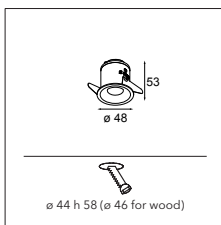

Smart cake 48 IP55 LED GE

1X HIGH POWER LED INCL. | 1.5W

! 3500K ON REQUEST

DRIVER > SEE PRODUCT PAGE ON WEBSITE

SMART COMBINATIONS > SEE PAGES 320-329

CONNECTED > SEE GOODIES

INSTALLATION ACCESSORIES

10889530 CONBOX 100X123X80X187

12290730 GYPKIT 100X120 - 045