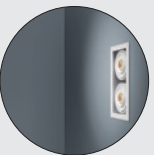

MINI MULTIPLE
170