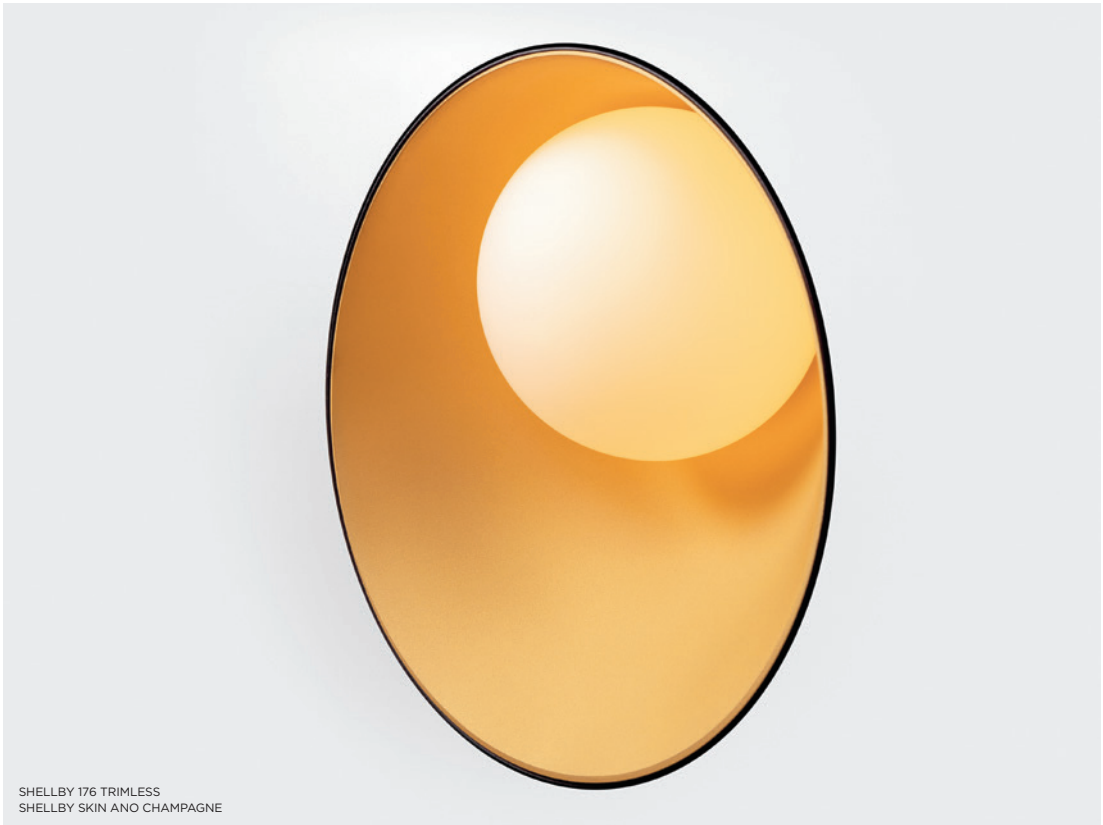

### LUMINAIRE OUTPUT & POWER CONSUMPTION (white struc)

@3000K	508lm / 12W
--------	-------------

SHELLBY 176 TRIMLESS

SHELLBY 176 TRIMLESS  
SHELLBY SKIN PEARLY WHITE

SHELLBY 176 TRIMLESS  
SHELLBY SKIN ANO CHAMPAGNE