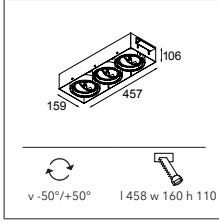

Multiple trimless 3x AR111 GE

3X QR-LP 111 | G53 | MAX. 50W

! CAN BE COMBINED WITH M-LED 111

M-LED > SEE LEFT PAGE

INSTALLATION ACCESSORIES

10430330 CONBOX 492X215X120X570

10450330 RECESSED FRAME MULTIPLETRIMLESS 3X