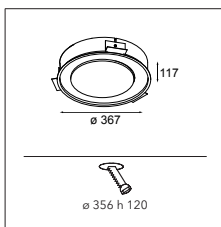

Downut flange 367 TL5C GI

1X T16-R 2GX13 55W