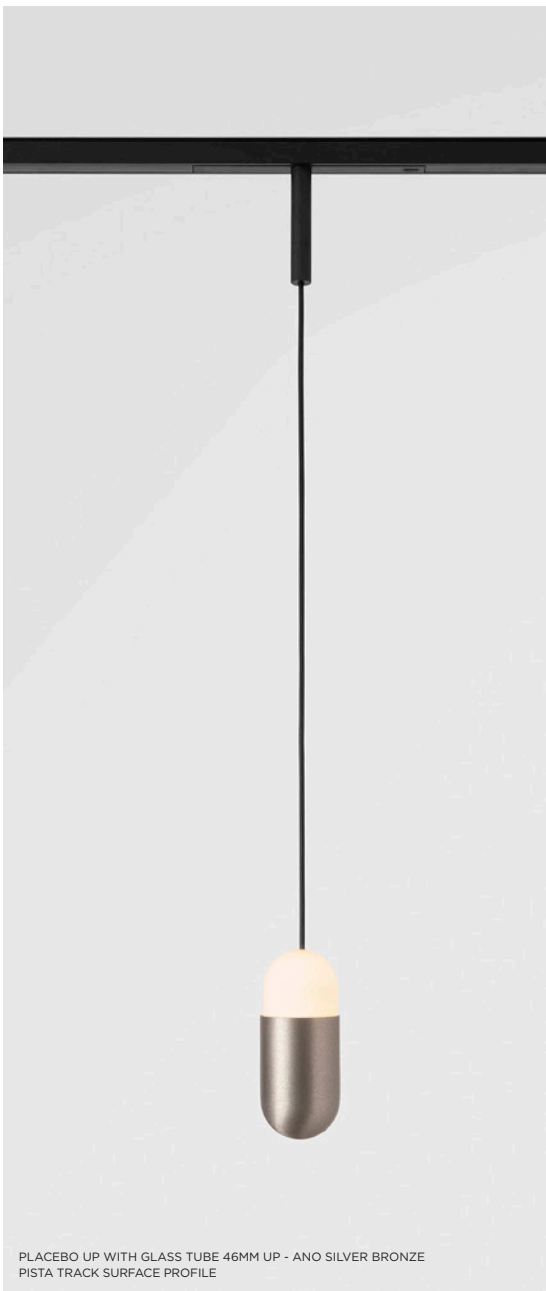

### LUMINAIRE OUTPUT & POWER CONSUMPTION

(glass ball ø155)

@3000K / glass ball ø155

365lm / 8.4W

PLACEBO UP WITH GLASS BALL Ø155MM UP - ANO SILVER BRONZE  
PLACEBO BEANIE - BRONZE

PLACEBO UP WITH GLASS TUBE 130MM UP - ANO CHAMPAGNE  
PLACEBO DOULI - CHAMPAGNE