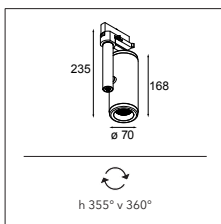

Médard 70 track LED warm dim GI

1X LED ARRAY INCL. 12W

TRACK COMPONENTS > SEE PAGES 508-511