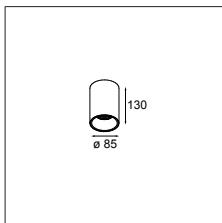

Lotis tubed surface MR16 GE

1X QR-CBC 51 | GU 5.3 | MAX. 50W