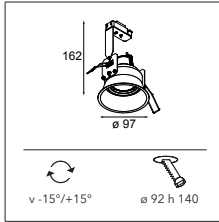

Lotis 97 adjustable GU10

1X QPAR 16 | GU10 | MAX. 50W

* RESISTIVE DIMMABLE ONLY WHEN USED WITH HALOGEN GU10 LAMP

CONNECTED > SEE GOODIES

INSTALLATION ACCESSORIES

12290330 GYPKIT190X190-Ø92