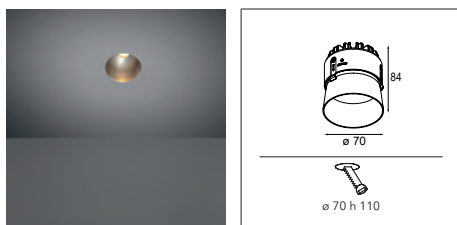

Thimble 70 trimless IP55 LED GE

1X LED ARRAY INCL. 8.1W

! INSTALLATION ACCESSORIES REQUIRED

DRIVER > SEE PRODUCT PAGE ON WEBSITE

CONNECTED > SEE GOODIES

INSTALLATION ACCESSORIES

11624030	CONBOX 140X250X100X210
11624130	CONBOX 140X400X100X210
12292430	GYPKITTRIMLESS 150X150 - Ø70
12292530	GYPKITTRIMLESS 300X150 - 2X Ø70
11624230	CONCRETE KIT 150X150 - Ø70
12292630	GYPSPUM FIBREBOARD 150X150
12292730	GYPSPUM FIBREBOARD 300X150
11624330	RECESSED RING Ø70
11624430	CONCRETE RING Ø70 STAND CONCRETE BOXES

	2700K / CRI90+	3000K / CRI90+
	30°	30°
ano black	11622081	11622181
ano bronze	11622082	11622182
ano champagne	11622041	11622141
ano gold	11622042	11622142
ano silver bronze	11622084	11622184
black struc	11622032	11622132
white struc	11622009	11622109

LUMINAIRE OUTPUT & POWER CONSUMPTION (white struc)

	350mA	500mA
2700K / 30°	483lm / 5.6W	667lm / 8.1W
3000K / 30°	483lm / 5.6W	667lm / 8.1W

INSTALLATION ACCESSORIES FOR STRUCTURAL CEILINGS (CONCRETE, STALTON, ...)

SINGLE THIMBLE	11624030 CONBOX 140X250X100X210	+	PLASTERED FINISH		EXPOSED CONCRETE FINISH
			THIMBLE 74	THIMBLE 70 TRIMLESS	THIMBLE 74 THIMBLE 70 TRIMLESS
			12292630 GYPSUM FIBREBOARD 150X150 	12292430 GYPKIT TRIMLESS 150X150 - Ø70 	11624230 CONCRETE KIT 150X150 - Ø70
DOUBLE THIMBLE	11624130 CONBOX 140X400X100X210	+	PLASTERED FINISH		
			THIMBLE 74	THIMBLE 70 TRIMLESS	
			12292730 GYPSUM FIBREBOARD 300X150 	12292530 GYPKIT TRIMLESS 300X150 - 2X Ø70