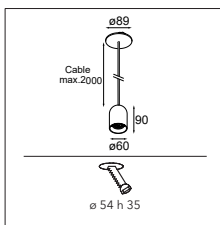

Placebo down LED GE

1X LED MODULE INCL. 6.3W

! MUST BE COMBINED WITH GLASS TUBE OR GLASS BALL (NOT INCLUDED);
! LUMEN OUTPUT DEPENDS ON CHOICE OF GLASS ACCESSORY
! LONGER SUSPENSION CABLE ON REQUEST

DRIVER > SEE PRODUCT PAGE ON WEBSITE

CONNECTED > SEE GOODIES

PLACEBO SHADES > SEE BELOW

OPTICAL ACCESSORIES

12624038	PLACEBO GLASS TUBE DOWN (46MM) WHITE MATT
12624238	PLACEBO GLASS TUBE DOWN (130MM) WHITE MATT
12626038	PLACEBO GLASS BALL DOWN (Ø90MM) WHITE MATT
12626238	PLACEBO GLASS BALL DOWN (Ø155MM) WHITE MATT