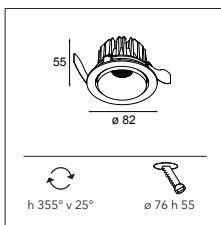

Smart kup 82 adjustable LED GE

1X LED ARRAY INCL. 9.2W

! 3500 ON REQUEST

DRIVER > SEE PRODUCT PAGE ON WEBSITE

SMART COMBINATIONS > SEE PAGES 320-329

CONNECTED > SEE GOODIES

INSTALLATION ACCESSORIES

10889830 CONBOX 190X192X130X256

12290830 GYPKIT 190X190 - Ø76

12500230 SMART RECESSED RING 82