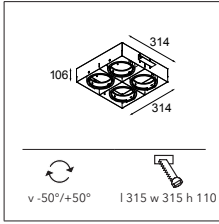

Multiple trimless 4x AR111 GE

4X QR-LP 111 | G53 | MAX. 50W

! CAN BE COMBINED WITH M-LED 111

M-LED > SEE LEFT PAGE

INSTALLATION ACCESSORIES

10430430 CONBOX 349X370X120X427

10450430 RECESSED FRAME MULTIPLETRIMLESS 4X