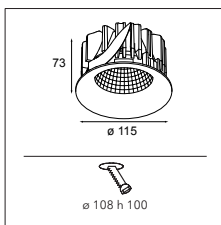

Smart cake 115 LED GE

1X LED ARRAY INCL. 16.25W

! 3500K ON REQUEST

DRIVER > SEE PRODUCT PAGE ON WEBSITE

SMART COMBINATIONS > SEE PAGES 320-329

CONNECTED > SEE GOODIES

INSTALLATION ACCESSORIES

10889830 CONBOX 190X192X130X256

12290530 GYPKIT 190X190 - Ø108

12810230 RECESSED RING Ø127 H100