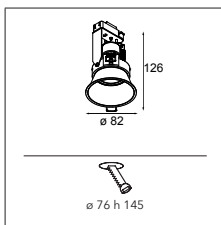

Lotis 82 LED retrofit

1X LED GU10 INCL. | GU10 | 5.5W

INSTALLATION ACCESSORIES

10889830 CONBOX 190X192X130X256

12290830 GYPKIT 190X190-Ø76