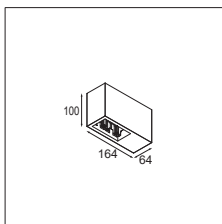

Qbini surface box 2x LED warm dim GI

LUMINAIRE NOT INCLUDED

230V

IP20

TRAILING EDGE DIMMABLE

black struc	13120532
white struc	13120509