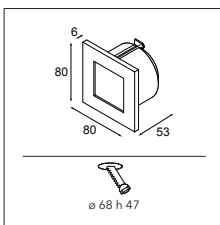

## Doze square wall LED

1X HIGH POWER LED INCL. 4.5W

! FIXTURE FITS IN STANDARD Ø68 JUNCTION BOX (INCLUDED)