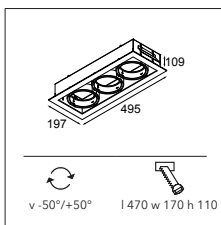

Multiple for 3x LED GE

3X LED (NOT INCL.)

! MUST BE USED WITH M-LED 111

DRIVER > SEE PRODUCT PAGE ON WEBSITE

CONNECTED > SEE GOODIES

M-LED > SEE LEFT PAGE

INSTALLATION ACCESSORIES

10390330 CONBOX 228X532X122X292

10410330 GYPKIT 530X257X470X170