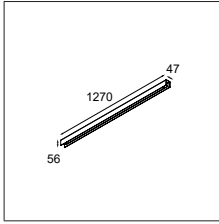

United (1274mm) 1x LED GI

4X LEDLINE INCL. 4.5W

CONNECTED > SEE GOODIES

INSTALLATION ACCESSORIES

13392009 UNITED COVER (1274MM) 1X WHITE STRUC

13392032 UNITED COVER (1274MM) 1X BLACK STRUC

11060709 SUSPENSION KIT 4M - 3X0.75 (2 CABLES) - WHITE STRUC

11060732 SUSPENSION KIT 4M - 3X0.75 (2 CABLES) - BLACK STRUC

11061709 SUSPENSION KIT 4M - 5X0.75 (2 CABLES) - WHITE STRUC

11061732 SUSPENSION KIT 4M - 5X0.75 (2 CABLES) - BLACK STRUC