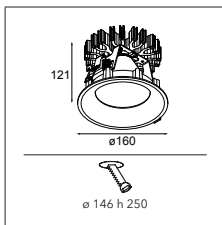

Smart cake 160 diffuse IP55 LED GE

1X LED ARRAY INCL. 42W

! 3500K ON REQUEST

DRIVER > SEE PRODUCT PAGE ON WEBSITE

SMART COMBINATIONS > SEE PAGES 320-329

CONNECTED > SEE GOODIES