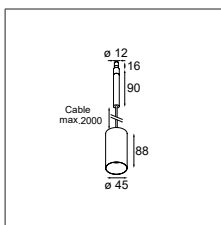

Minude 45 suspension jack LED GE

1X LED ARRAY INCL. 8.5W

! MUST BE COMBINED WITH CEILING BASE JACK OR MODUPOINT LED

CONNECTED > SEE GOODIES

CEILING BASE JACK > SEE BELOW

MODUPOINT LED > SEE BELOW