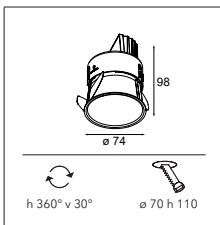

Thimble 74 adjustable LED GE

1X LED ARRAY INCL. | 8.1W

DRIVER > SEE PRODUCT PAGE ON WEBSITE

CONNECTED > SEE GOODIES

INSTALLATION ACCESSORIES

11624030 CONBOX 140X250X100X210

11624130 CONBOX 140X400X100X210

12292630 GYPSUM FIBREBOARD 150X150

12292730 GYPSUM FIBREBOARD 300X150

11624430 CONCRETE RING Ø70 STAND CONCRETE BOXES