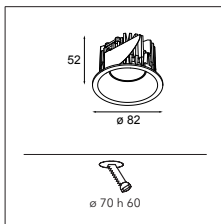

Smart lotis 82 IP55 LED warm dim GE

1X LED ARRAY INCL. 6W

DRIVER > SEE PRODUCT PAGE ON WEBSITE

SMART COMBINATIONS > SEE PAGES 320-329

CONNECTED > SEE GOODIES

INSTALLATION ACCESSORIES

10889830 CONBOX 190X192X130X256

12290130 GYPKIT 190X190 - Ø70

12291030 GYPKIT 210X190-2XØ70 R35-88

12500230 SMART RECESSED RING 82