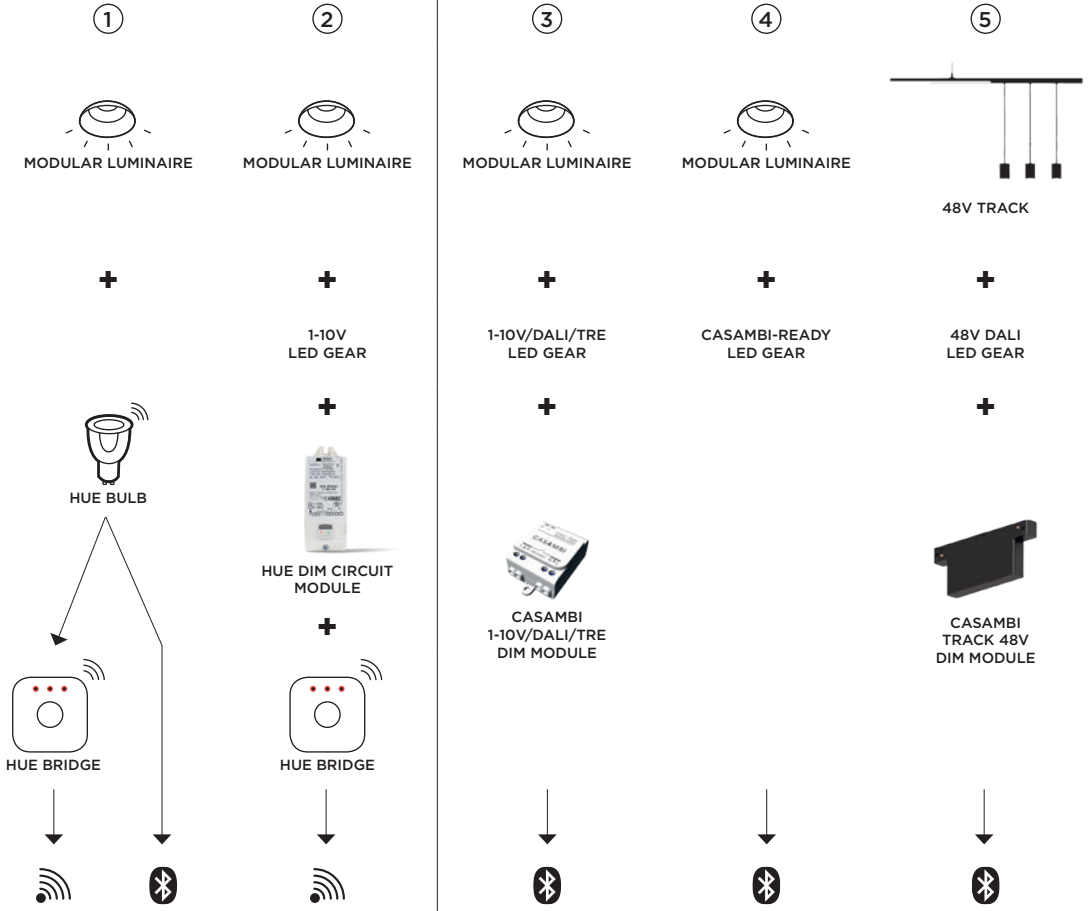

Choosing a connected technology

What do you have in mind?

Here are a few tips to help you decide what you need.

CASAMBI