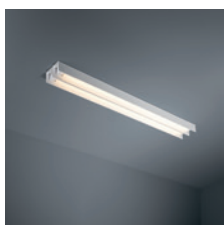

United (974mm) 2x LED GI

6X LEDLINE INCL. 4.5W

CONNECTED > SEE GOODIES

INSTALLATION ACCESSORIES

13395109 UNITED COVER(974MM) 2X WHITE STRUC

13395132 UNITED COVER(974MM) 2X BLACK STRUC

11065209 TWIN SUSPENSION KIT 4M 3X0.75 (2 CABLES) - WHITE STRUC

11065232 TWIN SUSPENSION KIT 4M 3X0,75 [2 CABLES] BLACK STRUC

11065409 TWIN SUSPENSION KIT 4M 5X0,75 [2 CABLES] WHITE STRUC

11065432 TWIN SUSPENSION KIT 4M 5X0,75 [2 CABLES] BLACK STRUC