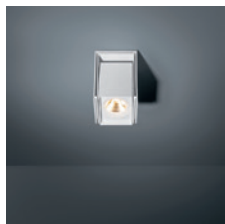

Rektor recessed LED GE

1X LED ARRAY INCL. 16.25W