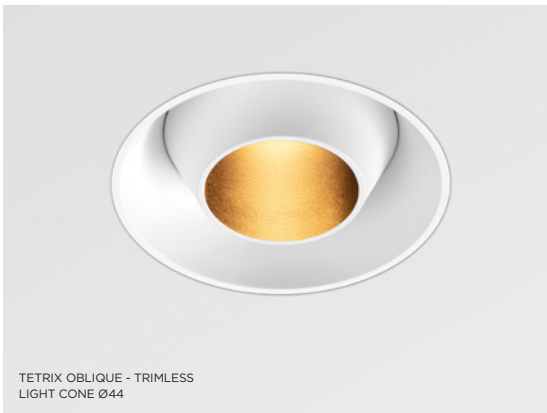

TETRIX OBLIQUE - FLANGE