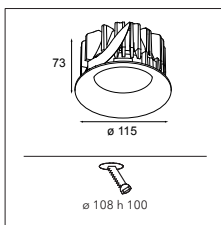

Smart cake 115 diffuse IP54 LED GE

1X LED ARRAY INCL. 16.25W

! 3500K ON REQUEST

DRIVER > SEE PRODUCT PAGE ON WEBSITE

SMART COMBINATIONS > SEE PAGES 320-329

CONNECTED > SEE GOODIES

INSTALLATION ACCESSORIES

10889830 CONBOX 190X192X130X256

12290530 GYPKIT 190X190 - Ø108

12810230 RECESSED RING Ø127 H100