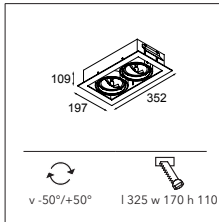

2X QR-LP 111 | G53 | MAX. 50W

! CAN BE COMBINED WITH M-LED 111

M-LED > SEE BELOW

INSTALLATION ACCESSORIES

10390230 CONBOX 228X387X122X292

10410230 GYPKIT 385X257X325X170

alu - black	10350205
white struc	10350209

M-LED

11298002	M-LED 111 2700K 15° GE BLACK MATT	11298302	M-LED 111 3000K 15° GE BLACK MATT	11298602	M-LED 111 4000K 15° GE BLACK MATT
11298009	M-LED 111 2700K 15° GE WHITE STRUC	11298309	M-LED 111 3000K 15° GE WHITE STRUC	11298609	M-LED 111 4000K 15° GE WHITE STRUC
11298024	M-LED 111 2700K 15° GE BRUSHED ALU	11298324	M-LED 111 3000K 15° GE BRUSHED ALU	11298624	M-LED 111 4000K 15° GE BRUSHED ALU
11298102	M-LED 111 2700K 25° GE BLACK MATT	11298402	M-LED 111 3000K 25° GE BLACK MATT	11298702	M-LED 111 4000K 25° GE BLACK MATT
11298109	M-LED 111 2700K 25° GE WHITE STRUC	11298409	M-LED 111 3000K 25° GE WHITE STRUC	11298709	M-LED 111 4000K 25° GE WHITE STRUC
11298124	M-LED 111 2700K 25° GE BRUSHED ALU	11298424	M-LED 111 3000K 25° GE BRUSHED ALU	11298724	M-LED 111 4000K 25° GE BRUSHED ALU
11298202	M-LED 111 2700K 40° GE BLACK MATT	11298502	M-LED 111 3000K 40° GE BLACK MATT	11298802	M-LED 111 4000K 40° GE BLACK MATT
11298209	M-LED 111 2700K 40° GE WHITE STRUC	11298509	M-LED 111 3000K 40° GE WHITE STRUC	11298809	M-LED 111 4000K 40° GE WHITE STRUC
11298224	M-LED 111 2700K 40° GE BRUSHED ALU	11298524	M-LED 111 3000K 40° GE BRUSHED ALU	11298824	M-LED 111 4000K 40° GE BRUSHED ALU