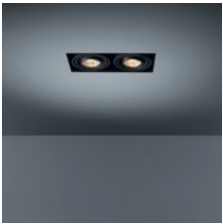

Mini multiple trimless for 2x LED GE

2X LED (NOT INCL.)

! MUST BE USED WITH M-LED 70

DRIVER > SEE PRODUCT PAGE ON WEBSITE

CONNECTED > SEE GOODIES

M-LED > SEE BELOW

INSTALLATION ACCESSORIES

10440230 CONBOX 237X158X130X315

10460230 RECESSED FRAME MINI MULTIPLE TRIMLESS 2X

black	13131102
white struc	13131109

LUMINAIRE OUTPUT & POWER CONSUMPTION (white struc - value per lamp module)

	350mA	500mA
2700K / 25°	571lm / 6.2W	734lm / 9.2W
3000K / 25°	605lm / 6.2W	813lm / 9.2W
4000K / 25°	649lm / 6.2W	871lm / 9.2W

M-LED

14070002	M-LED 70 2700K 15° GE BLACK MATT	14070402	M-LED 70 3000K 25° GE BLACK MATT	14070802	M-LED 70 4000K 40° GE BLACK MATT
14070009	M-LED 70 2700K 15° GE WHITE STRUC	14070409	M-LED 70 3000K 25° GE WHITE STRUC	14070809	M-LED 70 4000K 40° GE WHITE STRUC
14070102	M-LED 70 2700K 25° GE BLACK MATT	14070502	M-LED 70 3000K 40° GE BLACK MATT	14070902	M-LED 70 1800-3000K 15° GE BLACK MATT
14070109	M-LED 70 2700K 25° GE WHITE STRUC	14070509	M-LED 70 3000K 40° GE WHITE STRUC	14070909	M-LED 70 1800-3000K 15° GE WHITE STRUC
14070202	M-LED 70 2700K 40° GE BLACK MATT	14070602	M-LED 70 4000K 15° GE BLACK MATT	14071002	M-LED 70 1800-3000K 25° GE BLACK MATT
14070209	M-LED 70 2700K 40° GE WHITE STRUC	14070609	M-LED 70 4000K 15° GE WHITE STRUC	14071009	M-LED 70 1800-3000K 25° GE WHITE STRUC
14070302	M-LED 70 3000K 15° GE BLACK MATT	14070702	M-LED 70 4000K 25° GE BLACK MATT	14071102	M-LED 70 1800-3000K 40° GE BLACK MATT
14070309	M-LED 70 3000K 15° GE WHITE STRUC	14070709	M-LED 70 4000K 25° GE WHITE STRUC	14071109	M-LED 70 1800-3000K 40° GE WHITE STRUC

REQUIRED PARTS