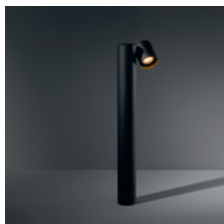

Lowieze high IP54 1x LED GI

1X HIGH POWER LED INCL. 4W

! NOT SUITABLE FOR INSTALLATION ≤ 5 KM FROM THE COAST

INSTALLATION ACCESSORIES

11189802 EARTH PIN H350