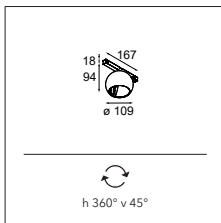

Marbul track 48V 1x LED GI

1X LED ARRAY INCL. 6W

! MUST BE COMBINED WITH MAGNETIC REFLECTOR
! WHITE PISTA 48V SPOTS HAVE A WHITE 48V TRACK ADAPTER.
BLACK PISTA 48V SPOTS HAVE A BLACK ADAPTER. DEVIATION FROM THIS IS ONLY POSSIBLE ON REQUEST.

CONNECTED > SEE GOODIES

OPTICAL ACCESSORIES

10216830	MAGNETIC REFLECTOR Ø82 LED 10° ALU
10216930	MAGNETIC REFLECTOR Ø82 LED 10° CHAMPAGNE
10217030	MAGNETIC REFLECTOR Ø82 LED 10° GOLD
10217130	MAGNETIC REFLECTOR Ø82 LED 25° ALU
10217230	MAGNETIC REFLECTOR Ø82 LED 25° CHAMPAGNE
10217330	MAGNETIC REFLECTOR Ø82 LED 25° GOLD
10217430	MAGNETIC REFLECTOR Ø82 LED 40° ALU
10217530	MAGNETIC REFLECTOR Ø82 LED 40° CHAMPAGNE
10217630	MAGNETIC REFLECTOR Ø82 LED 40° GOLD

TRACK 48V COMPONENTS > SEE PAGES 462-467