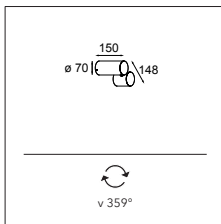

Lowie IP54 1x LED GI

1X HIGH POWER LED INCL. 4W

! NOT SUITABLE FOR INSTALLATION ≤5KM FROM THE COAST

	230V		IP54	GWT 960°	1.20KG	

	3000K / CRI90+
	40°
black struc	12670308

LUMINAIRE OUTPUT & POWER CONSUMPTION (lumen value per lamp unit)

3000K / 40° 208lm / 5W