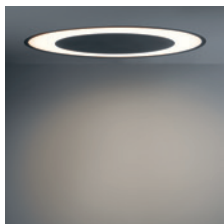

Flat moon eclips 970 recessed LED GI

LED MODULE INCL. 67W

CONNECTED > SEE GOODIES