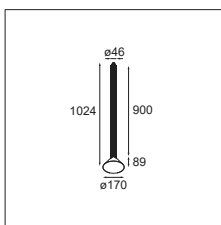

Extruded 900mm LED warm dim GE

1X LED ARRAY INCL. 6W

! SUSPENSION KIT NOT INCLUDED

DRIVER > SEE PRODUCT PAGE ON WEBSITE

CONNECTED > SEE GOODIES

INSTALLATION ACCESSORIES > SEE BELOW