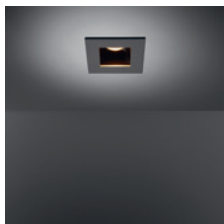

Slide IP55 LED GE

1X LED ARRAY INCL. 9.2W

DRIVER > SEE PRODUCT PAGE ON WEBSITE

CONNECTED > SEE GOODIES

INSTALLATION ACCESSORIES

10889830 CONBOX 190X192X130X256

12290330 GYPKIT 190X190-Ø92