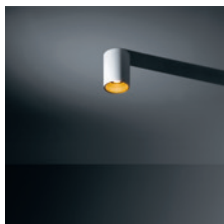

Lotis tubed surface LED retrofit

1X LED GU10 INCL. 5.5W