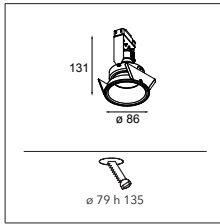

Lotis 86 IP55 LED retrofit

1X LED GU10 INCL. | GU10 | 5.5W

INSTALLATION ACCESSORIES

12290230 GYPKIT 190X190-Ø80

LEADING EDGE DIMMABLE	2700K / CRI90+
	25°
alu struc	11456228
black struc	11456208
white struc	11456238