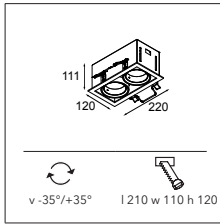

Mini multiple for 2x LED GE

2X LED (NOT INCL.)

! MUST BE USED WITH M-LED 70

DRIVER > SEE PRODUCT PAGE ON WEBSITE

CONNECTED > SEE GOODIES

M-LED > SEE BELOW

INSTALLATION ACCESSORIES

10400230 CONBOX 257X222X147X321

10420230 GYPKIT 240X287X210X110

alu - black	13130105
white struc	13130109

LUMINAIRE OUTPUT & POWER CONSUMPTION (white struc - value per lamp module)

	350mA	500mA
2700K / 25°	571lm / 6.2W	734lm / 9.2W
3000K / 25°	605lm / 6.2W	813lm / 9.2W
4000K / 25°	649lm / 6.2W	871lm / 9.2W

M-LED

14070002	M-LED 70 2700K 15° GE BLACK MATT	14070402	M-LED 70 3000K 25° GE BLACK MATT	14070802	M-LED 70 4000K 40° GE BLACK MATT
14070009	M-LED 70 2700K 15° GE WHITE STRUC	14070409	M-LED 70 3000K 25° GE WHITE STRUC	14070809	M-LED 70 4000K 40° GE WHITE STRUC
14070102	M-LED 70 2700K 25° GE BLACK MATT	14070502	M-LED 70 3000K 40° GE BLACK MATT	14070902	M-LED 70 1800-3000K 15° GE BLACK MATT
14070109	M-LED 70 2700K 25° GE WHITE STRUC	14070509	M-LED 70 3000K 40° GE WHITE STRUC	14070909	M-LED 70 1800-3000K 15° GE WHITE STRUC
14070202	M-LED 70 2700K 40° GE BLACK MATT	14070602	M-LED 70 4000K 15° GE BLACK MATT	14071002	M-LED 70 1800-3000K 25° GE BLACK MATT
14070209	M-LED 70 2700K 40° GE WHITE STRUC	14070609	M-LED 70 4000K 15° GE WHITE STRUC	14071009	M-LED 70 1800-3000K 25° GE WHITE STRUC
14070302	M-LED 70 3000K 15° GE BLACK MATT	14070702	M-LED 70 4000K 25° GE BLACK MATT	14071102	M-LED 70 1800-3000K 40° GE BLACK MATT
14070309	M-LED 70 3000K 15° GE WHITE STRUC	14070709	M-LED 70 4000K 25° GE WHITE STRUC	14071109	M-LED 70 1800-3000K 40° GE WHITE STRUC

REQUIRED PARTS