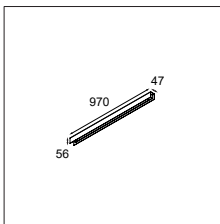

United (974mm) 1x LED GI

3X LEDLINE INCL. 4.5W

CONNECTED > SEE GOODIES

INSTALLATION ACCESSORIES

13395009 UNITED COVER(974MM) 1X WHITE STRUC

13395032 UNITED COVER(974MM) 1X BLACK STRUC

11060709 SUSPENSION KIT 4M - 3X0.75 (2 CABLES) - WHITE STRUC

11060732 SUSPENSION KIT 4M - 3X0.75 (2 CABLES) - BLACK STRUC

11061709 SUSPENSION KIT 4M - 5X0.75 (2 CABLES) - WHITE STRUC

11061732 SUSPENSION KIT 4M - 5X0.75 (2 CABLES) - BLACK STRUC