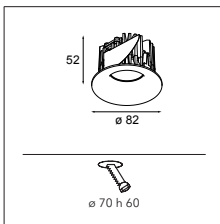

Smart cake 82 LED warm dim GE

1X LED ARRAY INCL | 6W

DRIVER > SEE PRODUCT PAGE ON WEBSITE

SMART COMBINATIONS > SEE PAGES 320-329

CONNECTED > SEE GOODIES

INSTALLATION ACCESSORIES

10889830 CONBOX 190X192X130X256

12290130 GYPKIT 190X190 - Ø70

12291030 GYPKIT 210X190-2XØ70 R35-88

12500230 SMART RECESSED RING 82

	1800K - 3000K / CRI90+	
	25°	40°
black struc	12413132	12413232
gold	12413146	12413246
white struc	12413109	12413209

LUMINAIRE OUTPUT & POWER CONSUMPTION (white struc)

@3000K / 25°	452lm / 6W