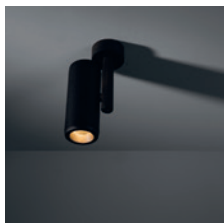

Médard 70 ceiling LED warm dim GI

1X LED ARRAY INCL. | 12W