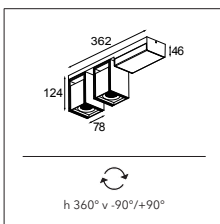

CONNECTED > SEE GOODIES