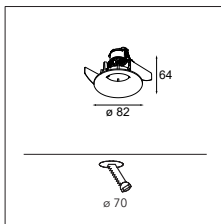

Smart cake 82 GU10 GE for tube/box

1X LED GU10 EXCL. INCL.

SMART COMBINATIONS > SEE PAGES 320-329

CONNECTED > SEE GOODIES