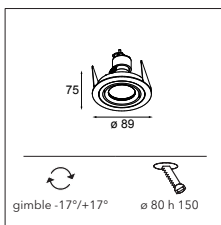

K-3 89 GU10

1X QPAR 16 | GU10 | MAX. 50W

* RESISTIVE DIMMABLE ONLY WHEN USED WITH HALOGEN GU10 LAMP

CONNECTED > SEE GOODIES

INSTALLATION ACCESSORIES

10889830 CONBOX 190X192X130X256

12290230 GYPKIT 190X190-Ø80

OPTICAL ACCESSORIES

10280102 BLRING Ø50 HIGH BLACK

RESISTIVE DIMMABLE	
alu	10275305
black	10275302
white struc	10275309