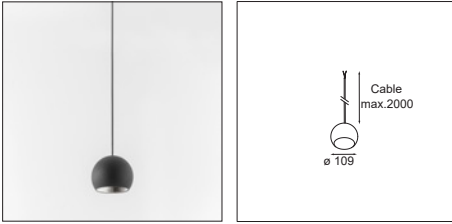

Marbul suspended LED for Kompas GE

1X LED ARRAY INCL. 8.9W

- ! MUST BE COMBINED WITH KOMPAS CEILING BASE
  (SEE MATRIX PAGES 108-109)
- ! MUST BE COMBINED WITH MAGNETIC REFLECTOR
- ! LONGER SUSPENSION CABLE ON REQUEST

KOMPAS CEILING BASE > SEE PAGE 87

OPTICAL ACCESSORIES

10216830	MAGNETIC REFLECTOR Ø82 LED 10° ALU
10216930	MAGNETIC REFLECTOR Ø82 LED 10° CHAMPAGNE
10217030	MAGNETIC REFLECTOR Ø82 LED 10° GOLD
10217130	MAGNETIC REFLECTOR Ø82 LED 25° ALU
10217230	MAGNETIC REFLECTOR Ø82 LED 25° CHAMPAGNE
10217330	MAGNETIC REFLECTOR Ø82 LED 25° GOLD
10217430	MAGNETIC REFLECTOR Ø82 LED 40° ALU
10217530	MAGNETIC REFLECTOR Ø82 LED 40° CHAMPAGNE
10217630	MAGNETIC REFLECTOR Ø82 LED 40° GOLD