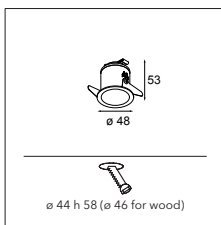

Smart lotis 48 IP55 LED GE

1X HIGH POWER LED INCL. | 1.5W

! 3500K ON REQUEST

DRIVER > SEE PRODUCT PAGE ON WEBSITE

SMART COMBINATIONS > SEE PAGES 320-329

CONNECTED > SEE GOODIES

INSTALLATION ACCESSORIES

10889530 CONBOX 100X123X80X187

12290730 GYPKIT 100X120 - 045