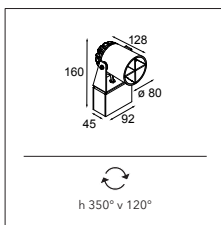

Julien round foot IP54 LED GI

1X HIGH POWER LED INCL. 4W

! NOT SUITABLE FOR INSTALLATION $\leq$ 5KM FROM THE COAST