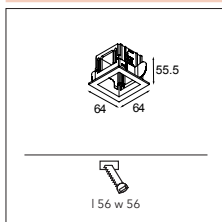

QBINI (TRIMLESS) FRAME

QBINI FRAME 1X

14171009 WHITE STRUC
14171032 BLACK STRUC
14171046 GOLD

12291630 GYPKIT 190X190X56X56
10889830 CONBOX 192X190X130