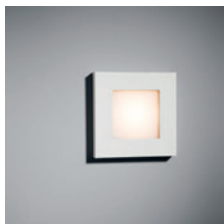

Doze square wall LED

1X HIGH POWER LED INCL. 4.5W

! FIXTURE FITS IN STANDARD Ø68 JUNCTION BOX (INCLUDED)

INSTALLATION ACCESSORIES

12339930 CONBOX Ø130 H135