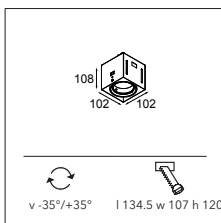

Mini multiple trimless for Smart rings 1x LED GE

1X LED ARRAY INCL. 9.2W

! MUST BE USED WITH SMART FRONTRINGS
! MUST BE USED WITH RECESSED FRAME

DRIVER > SEE PRODUCT PAGE ON WEBSITE

CONNECTED > SEE GOODIES

SMART FRONTRING > SEE BELOW

INSTALLATION ACCESSORIES

10440130 CONBOX 137X158X130X215

10460130 RECESSED FRAME MINI MULTIPLE TRIMLESS 1X