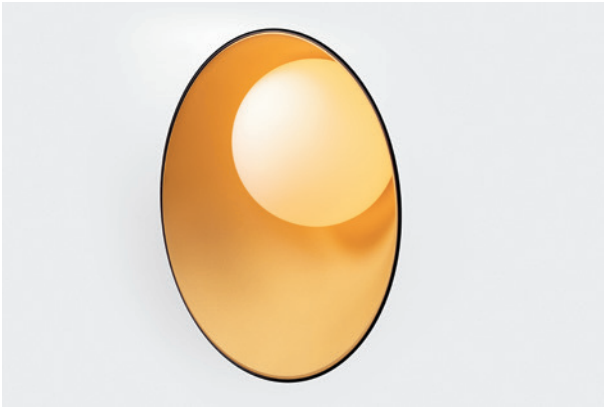

529 — DUELL WALL - BRONZE - CHAMPAGNE

391 — MEDARD 42-JACK with MODUPOINT LED DEEP RECESSED

249 — SHELLBY with ANO CHAMPAGNE SKIN

571 — SULFER UPLIGHT

01	CEILING
02	JACK
03	TRACK
04	WALL
05	EXTERIOR
06	PROFILES
07	GOODIES