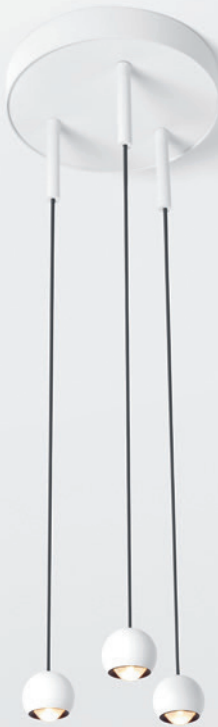

453 — PLACEBO DOWN with GLASS BALL DOWN - TRACK 48V

85 — KOMPAS & HOOLAHOOP / TULIP BLOOM & BLOSSOM FOR KOMPAS

301 — SMART BALL SUSPENSION

485 — REKTOR TRACK 230V

477 — MARBUL TRACK 230V

385 — MARBULITO JACK SUSPENSION with CEILING BASE