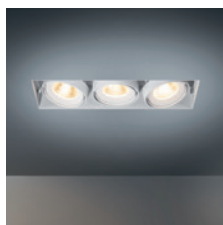

Multiple trimless for 3x LED GE

3X LED (NOT INCL.)

! MUST BE USED WITH M-LED 111

DRIVER > SEE PRODUCT PAGE ON WEBSITE

CONNECTED > SEE GOODIES

M-LED > SEE LEFT PAGE

INSTALLATION ACCESSORIES

10430330 CONBOX 492X215X120X570

10450330 RECESSED FRAME MULTIPLETRIMLESS 3X