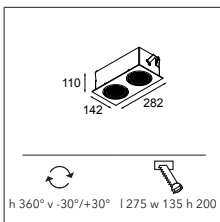

Marcel 2x LED GE

2X LED ARRAY INCL. 17.2W

DRIVER > SEE PRODUCT PAGE ON WEBSITE

CONNECTED > SEE GOODIES

OPTICAL ACCESSORIES

10212700 TRANSPARENT GLASS Ø79

10212703 SPREADLENS Ø79

10212702 HONEYCOMB Ø79

11949730 REFLECTOR LED Ø80 FLOOD

11949830 REFLECTOR LED Ø80 MEDIUM

11949930 REFLECTOR LED Ø80 SPOT