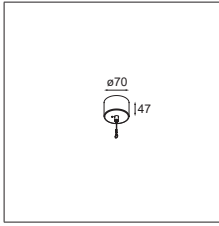

Extruded suspension kit 2m surface GE

LUMINAIRE NOT INCL.

DRIVER > SEE DRIVER MATRIX

black strut	13523132
white matt	13523136