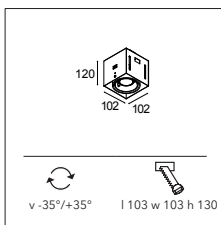

Mini multiple trimless 1x GU10

1X QPAR 16 | GU10 | MAX. 50W

* RESISTIVE DIMMABLE ONLY WHEN USED WITH HALOGEN GU10 LAMP

CONNECTED > SEE GOODIES

INSTALLATION ACCESSORIES

10440130 CONBOX 137X158X130X215

10460130 RECESSED FRAME MINI MULTIPLE TRIMLESS 1X