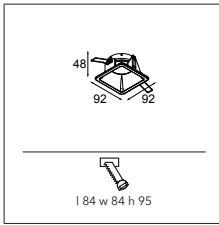

Lotis square IP55 for LED GE

1X LED (NOT INCL.)

! MUST BE USED WITH M-LED 50

DRIVER > SEE PRODUCT PAGE ON WEBSITE

CONNECTED > SEE GOODIES

M-LED > SEE BELOW

INSTALLATION ACCESSORIES

10889830 CONBOX 190X192X130X256

12291230 GYPKIT 190X190X84X84

black struc	12619108
white struc	12619109

LUMINAIRE OUTPUT & POWER CONSUMPTION (white struc - M-LED 50 alu)

	350mA	500mA
2700K / 25°	460lm / 6.2W	591lm / 9.2W
3000K / 25°	487lm / 6.2W	655lm / 9.2W
3500K / 25°	506lm / 6.2W	681lm / 9.2W
4000K / 25°	533lm / 6.2W	715lm / 9.2W