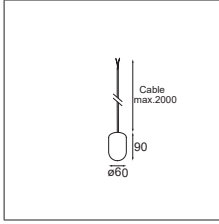

WARM DIM

Placebo up LED warm dim for Kompas GE

1X LED ARRAY INCL. 6.3W

- ! MUST BE COMBINED WITH KOMPAS CEILING BASE (SEE MATRIX PAGES 108-109)
- ! MUST BE COMBINED WITH GLASS TUBE OR GLASS BALL (NOT INCLUDED);
- LUMEN OUTPUT DEPENDS ON CHOICE OF GLASS ACCESSORY
- ! CAN BE COMBINED WITH PLACEBO SHADES
- ! LONGER SUSPENSION CABLE ON REQUEST

KOMPAS CEILING BASE > SEE PAGE 87

PLACEBO SHADES > SEE LEFT PAGE

OPTICAL ACCESSORIES

12623038	PLACEBO GLASS TUBE UP (46MM) WHITE MATT
12623238	PLACEBO GLASS TUBE UP (130MM) WHITE MATT
12625038	PLACEBO GLASS BALL UP (Ø90MM) WHITE MATT
12625238	PLACEBO GLASS BALL UP (Ø155MM) WHITE MATT

	350mA	IP20	GWT 650°	0.50KG	▲

	1800K - 3000K / CRI90+
ano black	13582403
ano bronze	13582482
ano champagne	13582441
ano silver bronze	13582484
black struc	13582432
white struc	13582409

LUMINAIRE OUTPUT & POWER CONSUMPTION (glass ball ø155)

@3000K

365lm / 9W