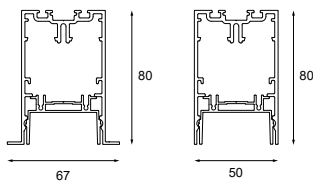

SLD50

NAKED

more info? supermodular.com/en/sld50-naked
supermodular.com/en/sld50-office-compliant
supermodular.com/en/sld50-poly-in
supermodular.com/en/sld50-poly-out
supermodular.com/en/sld50-high
configurator.supermodular.com

A member of our popular SLD family, SLD50 is a thin, attractive (50 mm wide) variant. To complement its linear light, designers can incorporate Modular L.I.'s Eyeball, a small yet highly powerful, adjustable spot that can be rotated 360° and adjusted 30° in both directions. Its sleek design makes SLD50 a perfect solution for offices. Its luscious colours, champagne, gold, bronze and silver bronze will not go unnoticed in residential and hospitality environments.

The sexiest member of our gang

With SLD50 naked you can think up your own configuration: different outer and inner profiles in different colour combinations, 4 possible mountings, the naked linear LED tubes that come in 3 different lengths and the option to add 1 or 2 accent lights, in the form of our naked Eyeball luminaires. Office, residential and hospitality settings won't get enough of our warm colour options for the inner profiles (champagne, gold, bronze and silver bronze).

Always aim high

If more powerful light combined with the same brilliant esthetics of SLD50 naked is your desire, SLD50 high fulfills it. Perfect for a space in which users require an extra degree of visual comfort. Its deep recessed light units provide powerful luminance, the perfect fit for an office looking to add architectural feel to its ambiance. Available in SLD50 colours, trimless, in a surface mounted, suspended and recessed version, and with flange, for the recessed version only.