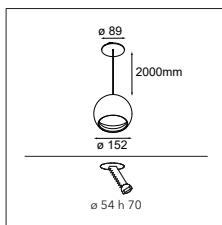

Smart ball suspension 115 GE

LUMINAIRE NOT INCL.

! LONGER SUSPENSION CABLE ON REQUEST

DRIVER > SEE PRODUCT PAGE ON WEBSITE

SMART COMBINATIONS > SEE PAGES 320-329