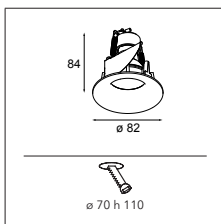

Smart cake 82 GU10

1X LED GU10 INCL. GU10 MAX. 50W

* RESISTIVE DIMMABLE ONLY WHEN USED WITH HALOGEN GU10 LAMP

SMART COMBINATIONS > SEE PAGES 320-329

CONNECTED > SEE GOODIES

INSTALLATION ACCESSORIES

10889830 CONBOX 190X192X130X256

12290130 GYPKIT 190X190-Ø70

12291030 GYPKIT 210X190-2XØ70 R35-88

12500230 SMART RECESSED RING 82