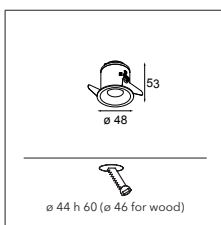

Smart cake 48 IP55 LED warm dim GE

1X LED ARRAY INCL. | 4W

DRIVER > SEE PRODUCT PAGE ON WEBSITE

SMART COMBINATIONS > SEE PAGES 320-329

CONNECTED > SEE GOODIES

INSTALLATION ACCESSORIES

10889530 CONBOX 100X123X80X187

12290730 GYPKIT 100X120 - 045