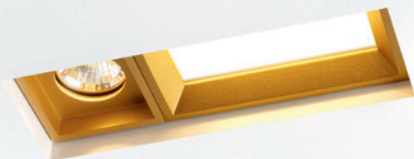

QBINI SQUARE IN
QBINI GENERAL
QBINI TRIMLESS FRAME