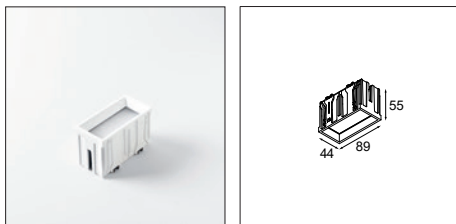

Qbini general downlight LED GE (2x)

1X LED LINE INCL. 6W

! MUST BE USED WITH QBINI (TRIMLESS) FRAME OR QBINI SURFACE BOX

DRIVER > SEE PRODUCT PAGE ON WEBSITE

CONNECTED > SEE GOODIES

QBINI (TRIMLESS) FRAME > SEE PAGE 235

QBINI SURFACE BOX > SEE PAGE 233, 235

	2700K / CRI90+	3000K / CRI90+
black struc	11480032	11480132
gold	11480046	11480146
white struc	11480009	11480109

LUMINAIRE OUTPUT & POWER CONSUMPTION (white struc)

	350mA	500mA
2700K	402lm / 4.2W	560lm / 6W
3000K	402lm / 4.2W	560lm / 6W