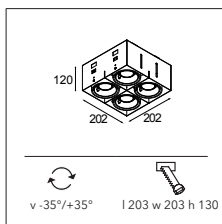

Mini multiple trimless 4x LED retrofit

4X LED GU10 INCL. 5.5W

CONNECTED > SEE GOODIES

INSTALLATION ACCESSORIES

10440430 CONBOX 237X258X130X315

10460430 RECESSED FRAME MINI MULTIPLE TRIMLESS 4X