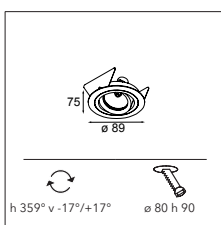

K-3 89 MR16 GE

1X QR-CBC 51 | GX5.3 | MAX. 50W

INSTALLATION ACCESSORIES

10889830 CONBOX 190X192X130X256

12290230 GYPKIT 190X190-Ø80

OPTICAL ACCESSORIES

10280102 BLRING Ø50 HIGH BLACK

alu	10270305
black	10270302
white struc	10270301