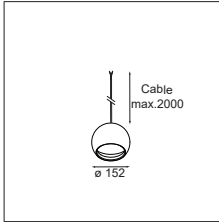

Smart ball suspended 115 for Kompas GE

LUMINAIRE NOT INCL.

- ! MUST BE COMBINED WITH KOMPAS CEILING BASE (SEE MATRIX PAGES 108-109)
- ! MUST BE COMBINED WITH SMART 115
- ! LONGER SUSPENSION CABLE ON REQUEST

KOMPAS CEILING BASE > SEE PAGE 87

SMART COMBINATIONS > SEE PAGES 320-329

black struc	11571532
white struc	11571509