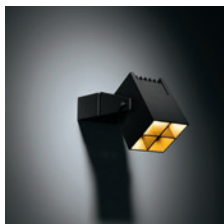

Julien square foot IP54 LED GI

1X HIGH POWER LED INCL. 4W

! NOT SUITABLE FOR INSTALLATION ≤ 5 KM FROM THE COAST