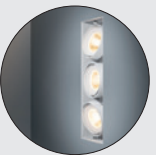

MULTIPLE TRIMLESS
194