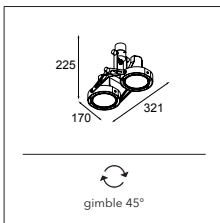

Nomad 2x PAR30

2X QPAR 30 | E27 | MAX. 75W

* RESISTIVE DIMMABLE ONLY WHEN USED WITH HALOGEN PAR30 LAMP

! BASE FLANGE OPTIONAL

INSTALLATION ACCESSORIES

10203005 BASE FLANGE Ø90 H3 - ALU

10203009 BASE FLANGE Ø90 H3 - WHITE STRUC

10203032 BASE FLANGE Ø90 H3 - BLACK STRUC

10204005 BASE FLANGE TUBE Ø90 H20 - ALU

10204009 BASE FLANGE TUBE Ø90 H20 - WHITE STRUC

10204032 BASE FLANGE TUBE Ø90 H20 - BLACK STRUC