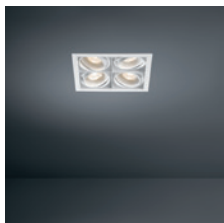

Mini multiple 4x GU10

4X QPAR 16 | GU10 | MAX. 50W

* RESISTIVE DIMMABLE ONLY WHEN USED WITH HALOGEN GU10 LAMP

CONNECTED > SEE GOODIES

INSTALLATION ACCESSORIES

10400430 CONBOX 357X222X147X421

10420430 GYPKIT 240X387X210X210