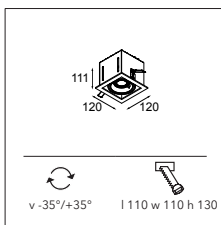

Mini multiple 1x LED retrofit

1X LED GU10 INCL | 5.5W

CONNECTED > SEE GOODIES

INSTALLATION ACCESSORIES

10400130 CONBOX 122X257X147X186

10420130 GYPKIT 255X152X110X110