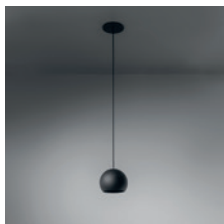

Smart ball suspension 82 GE

LUMINAIRE NOT INCL.

! LONGER SUSPENSION CABLE ON REQUEST

DRIVER > SEE PRODUCT PAGE ON WEBSITE

SMART COMBINATIONS > SEE PAGES 320-329