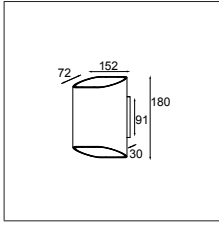

Trapz LED 900lm GI

2X LED ARRAY INCL. 5W

TRAILING EDGE DIMMABLE	2700K / CRI90+
ano black - alu	12590298
ano black - black	12590203
ano black - champagne	12590208
ano bronze - alu	12590299
ano bronze - black	12590210
ano bronze - champagne	12590211
ano champagne - black	12590296
ano champagne - champagne	12590297
ano silver bronze - black	12590212
ano silver bronze - champagne	12590295
black struc - gold	12590291
white struc - champagne	12590239

DALI	2700K / CRI90+
ano black - alu	12592098
ano black - black	12592003
ano black - champagne	12592008
ano bronze - alu	12592099
ano bronze - black	12592010
ano bronze - champagne	12592011
ano champagne - black	12592096
ano champagne - champagne	12592097
ano silver bronze - black	12592012
ano silver bronze - champagne	12592095
black struc - gold	12592091
white struc - champagne	12592039

1-10V/PUSHDIM	2700K / CRI90+
ano black - alu	12591098
ano black - black	12591003
ano black - champagne	12591008
ano bronze - alu	12591099
ano bronze - black	12591010
ano bronze - champagne	12591011
ano champagne - black	12591096
ano champagne - champagne	12591097
ano silver bronze - black	12591012
ano silver bronze - champagne	12591095
black struc - gold	12591091
white struc - champagne	12591039

LUMINAIRE OUTPUT & POWER CONSUMPTION (white struc - champagne)

2700K

746lm/12W

CONNECTED > SEE GOODIES

01 — CEILING

02 — JACK

03 — TRACK

04 — WALL

05 — EXTERIOR

06 — PROFILES

07 — GOODIES