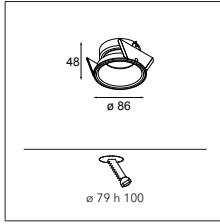

WARM DIM

Lotis 86 IP55 for LED GE

1X LED (NOT INCL.)

! MUST BE USED WITH M-LED 50

DRIVER > SEE PRODUCT PAGE ON WEBSITE

CONNECTED > SEE GOODIES

M-LED > SEE BELOW

INSTALLATION ACCESSORIES

10889830 CONBOX 190X192X130X256

12290230 GYPKIT 190X190-Ø80

alu struc	13090028
black struc	13090008
white struc	13090009

LUMINAIRE OUTPUT & POWER CONSUMPTION

(white struc - M-LED 50 alu)

	350mA	500mA
2700K / 25°	451lm / 6.2W	580lm / 9.2W
3000K / 25°	478lm / 6.2W	642lm / 9.2W
3500K / 25°	496lm / 6.2W	667lm / 9.2W
4000K / 25°	525lm / 6.2W	704lm / 9.2W