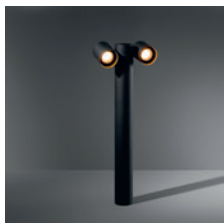

Lowieze high IP54 2x LED GI

2X HIGH POWER LED INCL. 4W

! NOT SUITABLE FOR INSTALLATION ≤ 5 KM FROM THE COAST

INSTALLATION ACCESSORIES

11189802 EARTH PIN H350