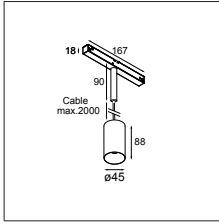

Minude 45 suspension track 48V 1x LED GI

1X LED ARRAY INCL. 8.1W

! ALL WHITE PISTA 48V SPOTS HAVE A WHITE 48V TRACK ADAPTER.
ALL OTHER COLOURS HAVE A BLACK ADAPTER. DEVIATION FROM THIS IS ONLY POSSIBLE ON REQUEST.

CONNECTED > SEE GOODIES

TRACK 48V COMPONENTS > SEE PAGES 462-467

1-10V	2700K / CRI90+	3000K / CRI90+
	30°	30°
ano black	11462081	11462281
ano bronze	11462082	11462282
ano champagne	11462041	11462241
ano silver bronze	11462084	11462284
black struc	11462032	11462232
white struc	11462009	11462209

DALI	2700K / CRI90+	3000K / CRI90+
	30°	30°
ano black	11462181	11462381
ano bronze	11462182	11462382
ano champagne	11462141	11462341
ano silver bronze	11462184	11462384
black struc	11462132	11462332
white struc	11462109	11462309

LUMINAIRE OUTPUT & POWER CONSUMPTION
(white struc)

	2700K / 30°	3000K / 30°
		686lm / 10.5W
		686lm / 10.5W