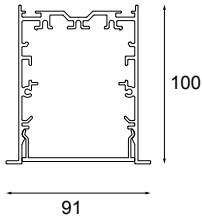

SLD75

A LED dedicated version of our famous SL75 lighting cove, SLD75 is a completely customisable solution, guaranteeing the perfect size for your setting. With a low UGR, our LED module, combined with different lenses – prismatic polycarbonate diffuser or PMMA diffuser – brings you the ideal solution for office lighting.

SLD75 fitted with standard poly lenses is perfect for general lighting and even comes standard with pre-set dimming.

more info? supermodular.com/en/sld75
configurator.supermodular.com