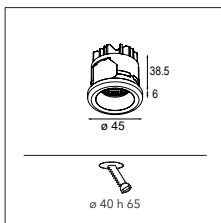

Médard recessed 42 LED warm dim GE

1X LED MODULE INCL. 6W

DRIVER > SEE PRODUCT PAGE ON WEBSITE

CONNECTED > SEE GOODIES

INSTALLATION ACCESSORIES

10889530 CONBOX 100X123X80X187

12293130 GYPKIT 100X120-Ø40