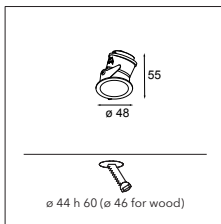

Smart asy lotis 48 IP55 LED GE

1X HIGH POWER LED INCL. | 1.5W

! 3500K ON REQUEST

DRIVER > SEE PRODUCT PAGE ON WEBSITE

SMART COMBINATIONS > SEE PAGES 320-329

CONNECTED > SEE GOODIES

INSTALLATION ACCESSORIES

10889530 CONBOX 100X123X80X187

12290730 GYPKIT 100X120-045