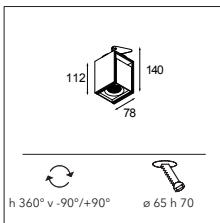

2700K / CRI90+		3000K / CRI90+	
	25°	40°	25°	40°
black struc	12821032	12821132	12822032	12822132
white struc	12821009	12821109	12822009	12822109

DRIVER > SEE PRODUCT PAGE ON WEBSITE

CONNECTED > SEE GOODIES

INSTALLATION ACCESSORIES

10490330 CONBOX 112X172X100X236

12291330 GYPKIT 170X112-Ø65

LUMINAIRE OUTPUT & POWER CONSUMPTION (white struc)

	350mA	500mA
2700K / 25°	916lm / 11W	1257lm / 16.25W
3000K / 25°	900lm / 11W	1234lm / 16.25W