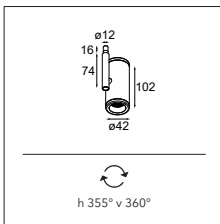

Médard 42 jack LED GE

1X LED ARRAY INCL. 8.5W

! MUST BE COMBINED WITH CEILING BASE JACK OR MODUPOINT LED
! COMBINATION WITH MODUPOINT DEEP RECESSED REQUIRES THE USE OF MODUPOINT STICK

CONNECTED > SEE GOODIES

CEILING BASE JACK > SEE BELOW

MODUPOINT LED > SEE BELOW

INSTALLATION ACCESSORIES

13240009 MODUPOINT LED STICK 10CM GE WHITE STRUC

13240032 MODUPOINT LED STICK 10CM GE BLACK STRUC

13240109 MODUPOINT LED STICK 20CM GE WHITE STRUC

13240132 MODUPOINT LED STICK 20CM GE BLACK STRUC

13240209 MODUPOINT LED STICK 30CM GE WHITE STRUC

13240232 MODUPOINT LED STICK 30CM GE BLACK STRUC

LUMINAIRE OUTPUT & POWER CONSUMPTION

(white struc)

2700K / 25°	657lm 8.5W
3000K / 25°	671lm 8.5W