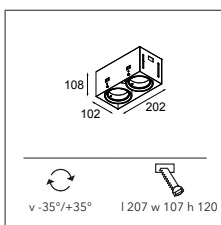

Mini multiple trimless for Smart rings 2x LED GE

2X LED ARRAY INCL. 9.2W

! MUST BE USED WITH SMART FRONTRINGS
! MUST BE USED WITH RECESSED FRAME

DRIVER > SEE PRODUCT PAGE ON WEBSITE

CONNECTED > SEE GOODIES

SMART FRONTRING > SEE BELOW

INSTALLATION ACCESSORIES

10440230 CONBOX 237X158X130X315

10460230 RECESSED FRAME MINI MULTIPLE TRIMLESS 2X