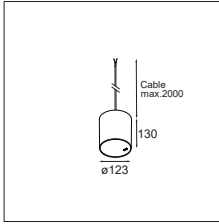

Smart tubed suspended 115 LED for Kompas GE

LUMINAIRE NOT INCL.

! MUST BE COMBINED WITH KOMPAS CEILING BASE
(SEE MATRIX PAGES 108-109)
! MUST BE COMBINED WITH SMART 115
! LONGER SUSPENSION CABLE ON REQUEST

KOMPAS CEILING BASE > SEE PAGE 87

SMART COMBINATIONS > SEE PAGES 320-329

black struc	13141632
white struc	13141609

01 — CEILING

02 — JACK

03 — TRACK

04 — WALL

05 — EXTERIOR

06 — PROFILES

07 — GOODIES