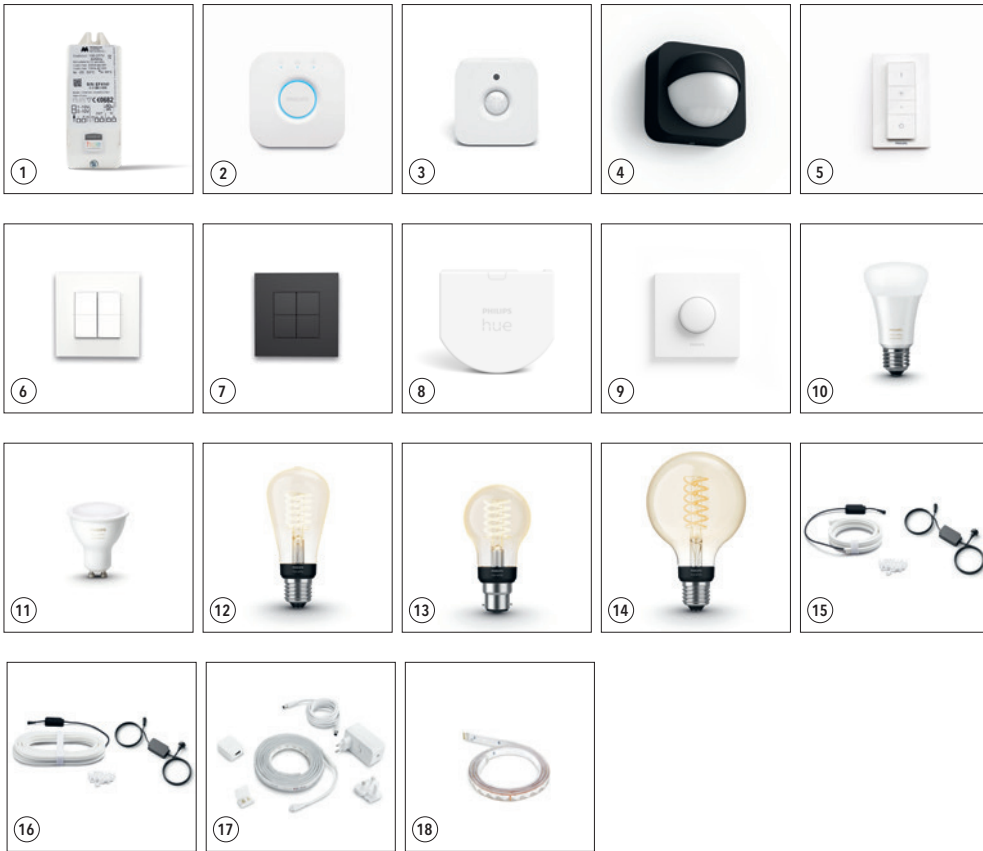

Connected lighting - components

CONNECTED LIGHTING

HUE

13190130	HUE DIM CIRCUIT MODULE 150-300W 0/1-10V (1)	
70000616	HUE BRIDGE EU (2)	
70000617	HUE BRIDGE UK (2)	
70008054	HUE MOTION SENSOR (3)	
70000191	HUE OUTDOOR MOTION SENSOR (4)	
70000152	HUE DIMMER SWITCH EU (5)	
70000154	NIKO PURE SWITCH FOR HUE - WHITE STEEL (6)	
70000155	NIKO PURE SWITCH FOR HUE - BLACK STEEL (7)	
70000213	HUE SMART BUTTON (8)	
70000214	HUE WALL SWITCH MODULE (9)	
70000184	HUE WHITE AMBIANCE 8.5W A60 E27 (10)	
70000185	HUE WHITE 9W A60 E27 (10)	
70000169	HUE WHITE AND COLOR AMBIANCE 9W A60 E27 (10)	
70000611	HUE WARM WHITE 9.5W A60 E27 EU (10)	
70000188	HUE WHITE FILAMENT 7W ST64 E27 (12)	
70000189	HUE WHITE FILAMENT 7W A60 E27 (13)	
70000190	HUE WHITE FILAMENT 7W G93 E27 (14)	
70000186	HUE WHITE 5.2W GU10 (11)	
70000168	HUE WHITE AMBIANCE 5W GU10 (11)	
70000187	HUE WHITE AND COLOR AMBIANCE 5.7W GU10 (11)	
70000196	HUE WHITE AND COLOR AMBIANCE OUTDOOR LEDSTRIP - 2M (15)	
70000193	HUE WHITE AND COLOR AMBIANCE OUTDOOR LEDSTRIP - 5M (16)	
70000194	HUE LIGHTSTRIP PLUS WHITE AND COLOR AMBIANCE - 2M (17)	
70000195	HUE LIGHTSTRIP PLUS WHITE AND COLOR AMBIANCE - 1M EXTENT (18)