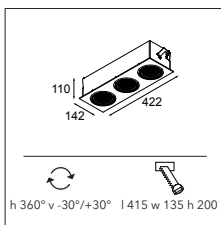

DRIVER > SEE PRODUCT PAGE ON WEBSITE

CONNECTED > SEE GOODIES

OPTICAL ACCESSORIES

10212700 TRANSPARENT GLASS Ø79

10212703 SPREADLENS Ø79

10212702 HONEYCOMB Ø79

11949730 REFLECTOR LED Ø80 FLOOD

11949830 REFLECTOR LED Ø80 MEDIUM

11949930 REFLECTOR LED Ø80 SPOT

	2700K / CRI90+		
	15°	25°	40°
black struc	14093032	14093132	14093232
white struc	14093009	14093109	14093209
	3000K / CRI90+		
	15°	25°	40°
black struc	14093332	14093432	14093532
white struc	14093309	14093409	14093509
	4000K / CRI90+		
	15°	25°	40°
black struc	14093632	14093732	14093832
white struc	14093609	14093709	14093809

LUMINAIRE OUTPUT & POWER CONSUMPTION (white struc - values per lamp module)

	350mA	500mA	700mA
2700K / 25°	1335lm / 11.7W	1811lm / 17.2W	2380lm / 25W
3000K / 25°	1383lm / 11.7W	1877lm / 17.2W	2466lm / 25W
4000K / 25°	1496lm / 11.7W	2029lm / 17.2W	2667lm / 25W