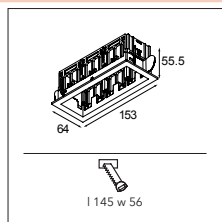

QBINI FRAME 3X

14173009 WHITE STRUC
14173032 BLACK STRUC
14173046 GOLD

12291830 GYPKIT 240X287X145X56
10400230 CONBOX 257X222X147