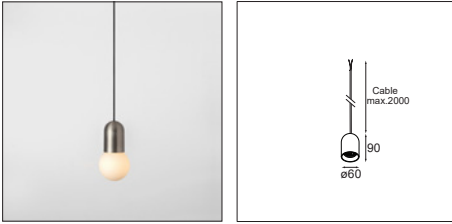

## Placebo down LED for Kompas GE

1X LED ARRAY INCL. 6.3W

! MUST BE COMBINED WITH KOMPAS CEILING BASE (SEE MATRIX PAGES 108-109)  
! MUST BE COMBINED WITH GLASS TUBE OR GLASS BALL (NOT INCLUDED);  
LUMEN OUTPUT DEPENDS ON CHOICE OF GLASS ACCESSORY  
! CAN BE COMBINED WITH PLACEBO SHADES  
! LONGER SUSPENSION CABLE ON REQUEST