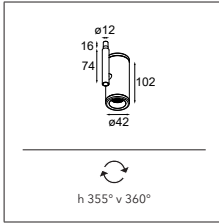

WARM DIM

Médard 42 jack LED warm dim GE

1X LED ARRAY INCL. 6W

! MUST BE COMBINED WITH CEILING BASE JACK OR MODUPOINT LED
! COMBINATION WITH MODUPOINT DEEP RECESSED REQUIRES THE USE OF MODUPOINT STICK

CONNECTED > SEE GOODIES

CEILING BASE JACK > SEE BELOW

MODUPOINT LED > SEE BELOW

INSTALLATION ACCESSORIES

13240009	MODUPOINT LED STICK 10CM GE WHITE STRUC
13240032	MODUPOINT LED STICK 10CM GE BLACK STRUC
13240109	MODUPOINT LED STICK 20CM GE WHITE STRUC
13240132	MODUPOINT LED STICK 20CM GE BLACK STRUC
13240209	MODUPOINT LED STICK 30CM GE WHITE STRUC
13240232	MODUPOINT LED STICK 30CM GE BLACK STRUC