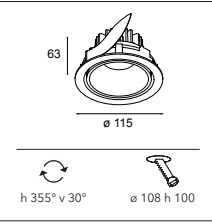

WARM DIM

Smart lotis 115 adjustable LED warm dim GE

1X LED ARRAY INCL. | 12W

DRIVER > SEE PRODUCT PAGE ON WEBSITE

SMART COMBINATIONS > SEE PAGES 320-329

CONNECTED > SEE GOODIES

INSTALLATION ACCESSORIES

10889830 CONBOX 190X192X130X256

12290530 GYPKIT 190X190 - Ø108

12810230 RECESSED RING Ø127 H100