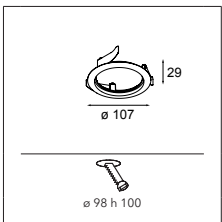

1X LED ARRAY INCL. 9.2W

! MUST BE USED WITH RECESSED RING OR FLANGE
! LED LIGHT IS INSERTED AT A 30° ANGLE

DRIVER > SEE PRODUCT PAGE ON WEBSITE

CONNECTED > SEE GOODIES

INSTALLATION ACCESSORIES

14203009 WINK 82 FLANGE WHSTR (FALSE/CONCRETE CEILINGS)

14203030 RECESSED RING Ø110 (FALSE CEILINGS)

14203032 WINK 82 FLANGE BLSTR (FALSE/CONCRETE CEILINGS)