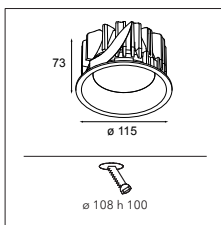

Smart lotis 115 diffuse IP54 LED GE

1X LED ARRAY INCL. 16.25W

! 3500K ON REQUEST

DRIVER > SEE PRODUCT PAGE ON WEBSITE

SMART COMBINATIONS > SEE PAGES 320-329

CONNECTED > SEE GOODIES

INSTALLATION ACCESSORIES

10889830 CONBOX 190X192X130X256

12290530 GYPKIT 190X190 - Ø108

12810230 RECESSED RING Ø127 H100