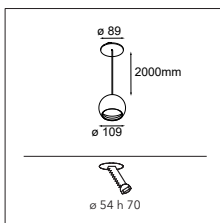

Smart ball suspension 82 GE

LUMINAIRE NOT INCL.

! LONGER SUSPENSION CABLE ON REQUEST

DRIVER > SEE PRODUCT PAGE ON WEBSITE

SMART COMBINATIONS > SEE PAGES 320-329