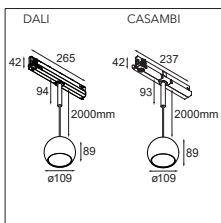

Marbul suspension track LED GI

1X LED ARRAY INCL. 6W

! MUST BE COMBINED WITH MAGNETIC REFLECTOR

CONNECTED > SEE GOODIES

OPTICAL ACCESSORIES

10216830	MAGNETIC REFLECTOR Ø82 LED 10° ALU
10216930	MAGNETIC REFLECTOR Ø82 LED 10° CHAMPAGNE
10217030	MAGNETIC REFLECTOR Ø82 LED 10° GOLD
10217130	MAGNETIC REFLECTOR Ø82 LED 25° ALU
10217230	MAGNETIC REFLECTOR Ø82 LED 25° CHAMPAGNE
10217330	MAGNETIC REFLECTOR Ø82 LED 25° GOLD
10217430	MAGNETIC REFLECTOR Ø82 LED 40° ALU
10217530	MAGNETIC REFLECTOR Ø82 LED 40° CHAMPAGNE
10217630	MAGNETIC REFLECTOR Ø82 LED 40° GOLD

TRACK COMPONENTS > SEE PAGES 508-511