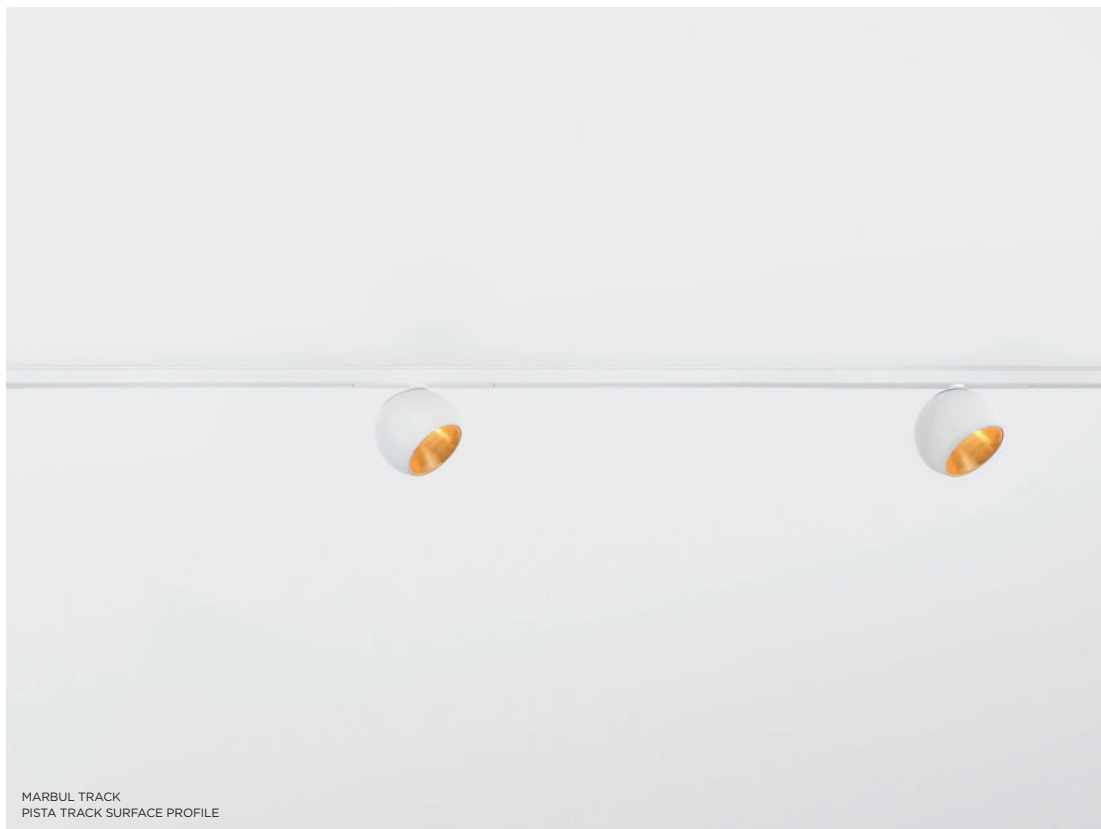

**SEMIH 61**  
490

**SINGLE  
ROUND**  
493

**SINGLE  
SQUARE**  
495

**SMART TUBED  
SUSPENSION 82<sup>(1)</sup>**  
498

**SPEKTRA**  
501

**STOVE**  
503

**TULIP**  
507

<sup>(1)</sup> to be combined with Smart Cake / Smart Kup / Smart Lotis