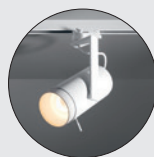

**SEMIH 61**  
490

**SINGLE  
ROUND**  
493

**SINGLE  
SQUARE**  
495

**SMART TUBED  
SUSPENSION 82<sup>(1)</sup>**  
498

**SPEKTRA**  
501

**STOVE**  
503

**TULIP**  
507

<sup>(1)</sup> to be combined with Smart Cake / Smart Kup / Smart Lotis