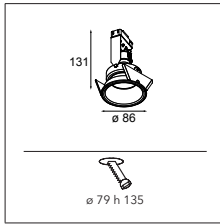

Lotis 86 IP55 GU10

1X QPAR 16 | GU10 | MAX. 50W

* RESISTIVE DIMMABLE ONLY WHEN USED WITH HALOGEN GU10 LAMP

CONNECTED > SEE GOODIES

INSTALLATION ACCESSORIES

12290230 GYPKIT190X190-Ø80

RESISTIVE DIMMABLE	
alu struc	10883628
black struc	10883608
white struc	10883638