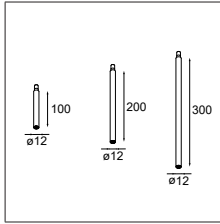

Modupoint LED stick 10cm/20cm/30cm

! STICKS CAN BE COMBINED TO MAX. LENGTH OF 1200MM
! TO BE COMBINED WITH JACK LED FIXTURES:
MARBULITO > SEE PAGES 384-389
MÉDARD > SEE PAGES 390-395
MINUDE > SEE PAGES 396-401

	10CM⁽¹⁾	20CM⁽²⁾	30CM⁽³⁾
black struc	13240032	13240132	13240232
white struc	13240009	13240109	13240209