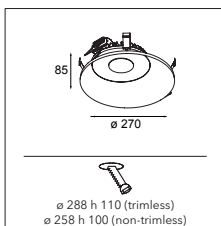

Scotty 270 LED GE

1X LED DISC INCL

! FOR TRIMLESS INSTALLATION: MUST BE USED WITH RECESSED RING

DRIVER > SEE PRODUCT PAGE ON WEBSITE

CONNECTED > SEE GOODIES

INSTALLATION ACCESSORIES **OUTLET**

11799530 CONBOX 375X335X111 PLASTER FINISH TRIMLESS

11799730 CONBOX 375X335X125 CONCRETE FINISH TRIMLESS

11799430 RECESSED RING Ø288 H125