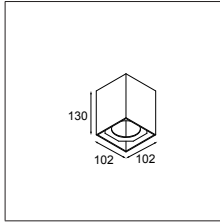

Smart surface box 82 1x LED GE

LUMINAIRE NOT INCL.

DRIVER > SEE PRODUCT PAGE ON WEBSITE

SMART COMBINATIONS > SEE PAGES 320-329

SMART MASK

12500009 SMART MASK 82 1X - WHITE STRUC

12500032 SMART MASK 82 1X - BLACK STRUC

12500046 SMART MASK 82 1X - GOLD

black struc	12516032
white struc	12516009