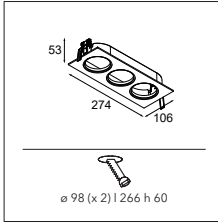

black struc	14042232
donkey grey struc	14042271
white struc	14042209