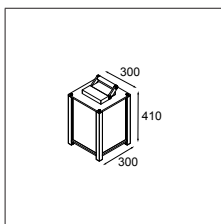

Kabaz floor IP44 LED

1X LED E27 INCL. E27 12W

! CABLE (5M) INCLUDED
! NOT SUITABLE FOR INSTALLATION ≤5KM FROM THE COAST

INSTALLATION ACCESSORIES

11130409	KABAZ MAROC PLATE WHSTR
11130422	KABAZ MAROC PLATE KHAKI
11130432	KABAZ MAROC PLATE BLSTR
11130433	KABAZ MAROC PLATE DESERT
11130509	KABAZ LOUVRE PLATE WHSTR
11130522	KABAZ LOUVRE PLATE KHAKI
11130532	KABAZ LOUVRE PLATE BLSTR
11130533	KABAZ LOUVRE PLATE DESERT