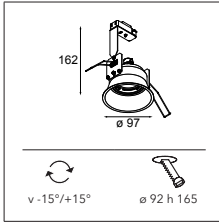

Lotis 97 adjustable MR16 GE

1X QR-CBC 51 | GX5.3 | MAX. 50W

INSTALLATION ACCESSORIES

12290330 GPKIT190X190-Ø92