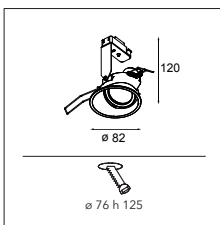

INSTALLATION ACCESSORIES

10889830 CONBOX 190X192X130X256

12290830 GYPKIT 190X190-Ø76