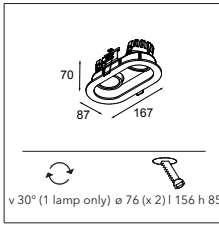

v 30° (1 lamp only) ø 76 (x 2) | 156 h 85

CONNECTED > SEE GOODIES

INSTALLATION ACCESSORIES

10889830 CONBOX 190X192X130X256

12290930 GYPKIT 190X190 - R38X80

NOT DIMMABLE	2700K / CRI90+	
	20°	
white struc - black	11072229	
white struc - champagne	11072239	
white struc - gold	11072289	

1-10V/PUSHDIM	2700K / CRI90+	
	20°	40°
white struc - champagne	11072139	11072339
white struc - gold	-	11072389

LUMINAIRE OUTPUT & POWER CONSUMPTION (white struc (champagne interior) - values per lamp)

2700K / 20° 592lm / 22W