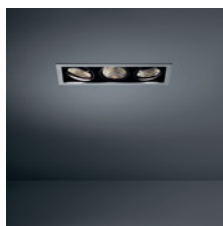

Mini multiple for Smart rings 3x LED GE

3X LED ARRAY INCL. 9.2W

! MUST BE USED WITH SMART FRONTRINGS

DRIVER > SEE PRODUCT PAGE ON WEBSITE

CONNECTED > SEE GOODIES

SMART FRONTRING > SEE LEFT PAGE

INSTALLATION ACCESSORIES

10400330 CONBOX 257X327X147X321

10420330 GYPKIT 345X287X315X110