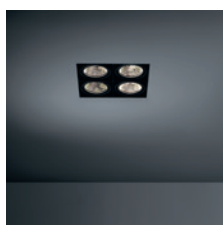

Mini multiple trimless for Smart rings 4x LED GE

4X LED ARRAY INCL. | 9.2W

! MUST BE USED WITH SMART FRONTRINGS
! MUST BE USED WITH RECESSED FRAME

DRIVER > SEE PRODUCT PAGE ON WEBSITE

CONNECTED > SEE GOODIES

SMART FRONTRING > SEE LEFT PAGE

INSTALLATION ACCESSORIES

10440430 CONBOX 237X258X130X315

10460430 RECESSED FRAME MINI MULTIPLE TRIMLESS 4X