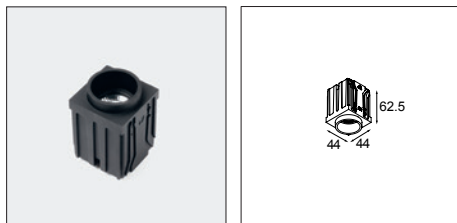

Qbini round out LED GE

1X LED ARRAY INCL 4.3W

! MUST BE USED WITH QBINI (TRIMLESS) FRAME OR QBINI SURFACE BOX

DRIVER > SEE PRODUCT PAGE ON WEBSITE

CONNECTED > SEE GOODIES

QBINI (TRIMLESS) FRAME > SEE PAGE 235

QBINI SURFACE BOX > SEE PAGE 233, 235

OPTICAL ACCESSORIES

14191032 HONEYCOMB Ø26

14192032 SNOOT Ø26 BLACK

14193032 CROSSBLADE Ø26 BLACK

	2700K / CRI90+		3000K / CRI90+		4000K / CRI90+	
	25°	40°	25°	40°	25°	40°
black struc	14111232	14111132	14112232	14112132	14113232	14113132
gold	14111246	14111146	14112246	14112146	14113246	14113146
white struc	14111209	14111109	14112209	14112109	14113209	14113109

LUMINAIRE OUTPUT & POWER CONSUMPTION (white struc)

	350mA	500mA
2700K / 25°	257lm / 3W	343lm / 4.3W
3000K / 25°	277lm / 3W	370lm / 4.3W
4000K / 25°	282lm / 3W	376lm / 4.3W