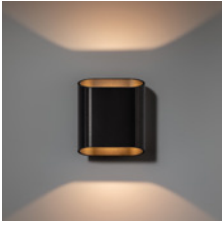

Trapz LED 900lm GI

2X LED ARRAY INCL. 5W

TRAILING EDGE DIMMABLE	2700K / CRI90+
ano black - alu	12590298
ano black - black	12590203
ano black - champagne	12590208
ano bronze - alu	12590299
ano bronze - black	12590210
ano bronze - champagne	12590211
ano champagne - black	12590296
ano champagne - champagne	12590297
ano silver bronze - black	12590212
ano silver bronze - champagne	12590295
black struc - gold	12590291
white struc - champagne	12590239

DALI	2700K / CRI90+
ano black - alu	12592098
ano black - black	12592003
ano black - champagne	12592008
ano bronze - alu	12592099
ano bronze - black	12592010
ano bronze - champagne	12592011
ano champagne - black	12592096
ano champagne - champagne	12592097
ano silver bronze - black	12592012
ano silver bronze - champagne	12592095
black struc - gold	12592091
white struc - champagne	12592039

1-10V/PUSHDIM	2700K / CRI90+
ano black - alu	12591098
ano black - black	12591003
ano black - champagne	12591008
ano bronze - alu	12591099
ano bronze - black	12591010
ano bronze - champagne	12591011
ano champagne - black	12591096
ano champagne - champagne	12591097
ano silver bronze - black	12591012
ano silver bronze - champagne	12591095
black struc - gold	12591091
white struc - champagne	12591039

LUMINAIRE OUTPUT & POWER CONSUMPTION (white struc - champagne)

2700K

746lm/12W

CONNECTED > SEE GOODIES

01 — CEILING

02 — JACK

03 — TRACK

04 — WALL

05 — EXTERIOR

06 — PROFILES

07 — GOODIES