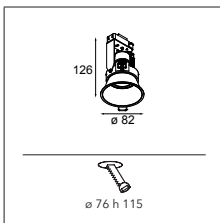

Lotis 82 GU10

1X QPAR 16 | GU10 | MAX. 50W

* RESISTIVE DIMMABLE ONLY WHEN USED WITH HALOGEN GU10 LAMP

CONNECTED > SEE GOODIES

INSTALLATION ACCESSORIES

10889830 CONBOX 190X192X130X256

12290830 GYPKIT 190X190-Ø76