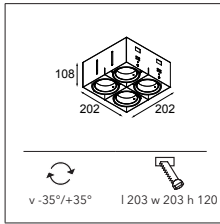

Mini multiple trimless for 4x LED GE

4X LED (NOT INCL.)

! MUST BE USED WITH M-LED 70

DRIVER > SEE PRODUCT PAGE ON WEBSITE

CONNECTED > SEE GOODIES

M-LED > SEE LEFT PAGE

INSTALLATION ACCESSORIES

10440430 CONBOX 237X258X130X315

10460430 RECESSED FRAME MINI MULTIPLE TRIMLESS 4X

black	13131302
white struc	13131309

LUMINAIRE OUTPUT & POWER CONSUMPTION (white struc - value per lamp module)

	350mA	500mA
2700K / 25°	571lm / 6.2W	734lm / 9.2W
3000K / 25°	605lm / 6.2W	813lm / 9.2W
4000K / 25°	649lm / 6.2W	871lm / 9.2W