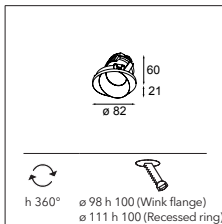

Wink asy 82 LED spreadlight GE

1X LED ARRAY INCL. 9.2W

! MUST BE USED WITH RECESSED RING OR FLANGE
! LED LIGHT IS INSERTED AT A 30° ANGLE

DRIVER > SEE PRODUCT PAGE ON WEBSITE

CONNECTED > SEE GOODIES

INSTALLATION ACCESSORIES

14203009 WINK 82 FLANGE WHSTR (FALSE/CONCRETE CEILINGS)

14203030 RECESSED RING Ø110 (FALSE CEILINGS)

14203032 WINK 82 FLANGE BLSTR (FALSE/CONCRETE CEILINGS)