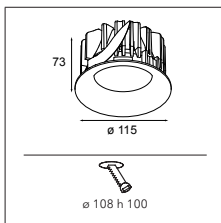

Smart cake 115 IP54 LED GE

1X LED ARRAY INCL. 16.25W

! 3500K ON REQUEST

DRIVER > SEE PRODUCT PAGE ON WEBSITE

SMART COMBINATIONS > SEE PAGES 320-329

CONNECTED > SEE GOODIES

INSTALLATION ACCESSORIES

10889830 CONBOX 190X192X130X256

12290530 GYPKIT 190X190 - Ø108

12810230 RECESSED RING Ø127 H100