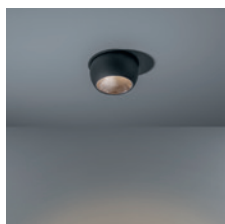

Marbul recessed 115 1x LED warm dim GE

1X LED ARRAY INCL. 12W

! MUST BE COMBINED WITH MAGNETIC REFLECTOR

DRIVER > SEE PRODUCT PAGE ON WEBSITE

CONNECTED > SEE GOODIES

OPTICAL ACCESSORIES

10219330	MAGNETIC REFLECTOR Ø82 LED WARM DIM 25° ALU
10219430	MAGNETIC REFLECTOR Ø82 LED WARM DIM 40° ALU
10219830	MAGNETIC REFLECTOR Ø82 LED WARM DIM 40° CHAMPAGNE
10219630	MAGNETIC REFLECTOR Ø82 LED WARM DIM 40° GOLD

INSTALLATION ACCESSORIES

10889830	CONBOX 190X192X130X256
12290530	GYPKIT 190X190 - Ø108