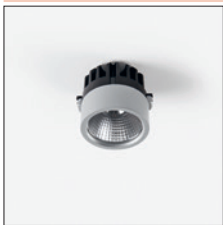

M-LED

14060005	M-LED 50 2700K 15° GE ALU
14060105	M-LED 50 2700K 25° GE ALU
14060205	M-LED 50 2700K 40° GE ALU
14060305	M-LED 50 3000K 15° GE ALU
14060405	M-LED 50 3000K 25° GE ALU
14060505	M-LED 50 3000K 40° GE ALU
14060605	M-LED 50 3500K 15° GE ALU
14060705	M-LED 50 3500K 25° GE ALU

14060805	M-LED 50 3500K 40° GE ALU
14060905	M-LED 50 4000K 15° GE ALU
14061005	M-LED 50 4000K 25° GE ALU
14061105	M-LED 50 4000K 40° GE ALU
14061205	M-LED 50 1800-3000K 15° GE ALU
14061305	M-LED 50 1800-3000K 25° GE ALU
14061405	M-LED 50 1800-3000K 40° GE ALU