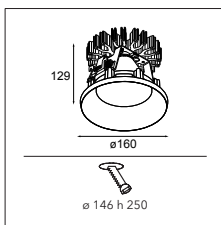

Smart kup 160 IP55 LED GE

1X LED ARRAY INCL. 42W

! 3500K ON REQUEST

DRIVER > SEE PRODUCT PAGE ON WEBSITE

SMART COMBINATIONS > SEE PAGES 320-329

CONNECTED > SEE GOODIES