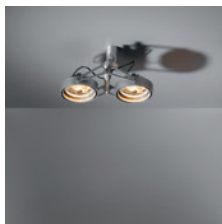

Nomad 2x LED AR111 GE

2X LED MODULE INCL. 12W

* 250mA PER AR111 LED LAMP

DRIVER > SEE PRODUCT PAGE ON WEBSITE

CONNECTED > SEE GOODIES