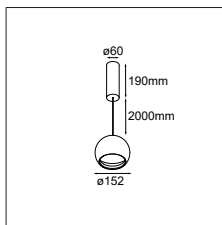

Smart ball suspension 115 warm dim GI

LUMINAIRE NOT INCL.

! TO BE COMBINED WITH SMART 115 WARM DIM

! 350MA DRIVER INCLUDED

SMART COMBINATIONS > SEE PAGES 320-329