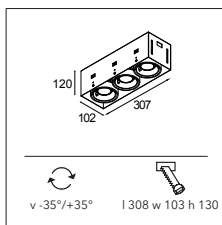

Mini multiple trimless 3x LED retrofit

3X LED GU10 INCL. 5.5W

CONNECTED > SEE GOODIES

INSTALLATION ACCESSORIES

10440730 CONBOX 342X158X130X420

10460730 RECESSED FRAME MINI MULTIPLE TRIMLESS 3X