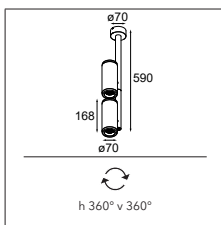

Médard 70 stretched 2x LED GI

2X LED ARRAY INCL. | 11W