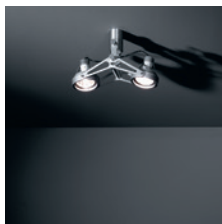

## Nomad 2x GU10

2X QPAR 16-20 | GU10 | 50-75W

\* RESISTIVE DIMMABLE ONLY WHEN USED WITH HALOGEN GU10 LAMP

! BASE FLANGE OPTIONAL

CONNECTED > SEE GOODIES