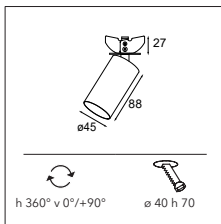

Minude 45 adjustable semi-recessed 1x LED GE

1X LED ARRAY INCL. | 8.1W

DRIVER > SEE PRODUCT PAGE ON WEBSITE

CONNECTED > SEE GOODIES

INSTALLATION ACCESSORIES

10889530 CONBOX 100X123X80X187

12293130 GYPKIT 100X120-Ø40

	2700K / CRI90+	3000K / CRI90+
	30°	30°
ano black	11461081	11461181
ano bronze	11461082	11461182
ano champagne	11461041	11461141
ano silver bronze	11461084	11461184
black struc	11461032	11461132
white struc	11461009	11461109

LUMINAIRE OUTPUT & POWER CONSUMPTION (white struc)

	350mA	500mA
2700K / 30°	498lm / 5.6W	686lm / 8.1W
3000K / 30°	498lm / 5.6W	686lm / 8.1W