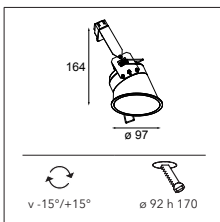

## Asy lotis 97 adjustable MR16 GE

1X QR-CBC 51 | GX5.3 | 50W