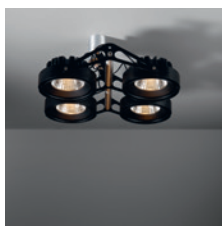

Nomad 111 4x LED GE

4X LED ARRAY INCL. 16.25W

! BASE FLANGE OPTIONAL

DRIVER > SEE PRODUCT PAGE ON WEBSITE

CONNECTED > SEE GOODIES

INSTALLATION ACCESSORIES

10203005 BASE FLANGE Ø90 H3 - ALU

10203009 BASE FLANGE Ø90 H3 - WHITE STRUC

10203032 BASE FLANGE Ø90 H3 - BLACK STRUC

10204005 BASE FLANGE TUBE Ø90 H20 - ALU

10204009 BASE FLANGE TUBE Ø90 H20 - WHITE STRUC

10204032 BASE FLANGE TUBE Ø90 H20 - BLACK STRUC