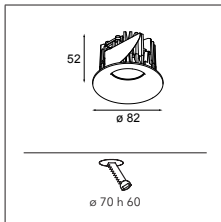

Smart cake 82 IP55 LED warm dim GE

1X LED ARRAY INCL. 6W

DRIVER > SEE PRODUCT PAGE ON WEBSITE

SMART COMBINATIONS > SEE PAGES 320-329

CONNECTED > SEE GOODIES

INSTALLATION ACCESSORIES

10889830 CONBOX 190X192X130X256

12290130 GYPKIT 190X190 - Ø70

12291030 GYPKIT 210X190-2XØ70 R35-88

12500230 SMART RECESSED RING 82