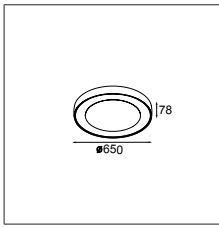

Flat moon eclips 650 suspension down LED GI

LED MODULE INCL. 36W

! SUSPENSION KIT NOT INCLUDED

CONNECTED > SEE GOODIES

INSTALLATION ACCESSORIES

11061809	SUSPENSION KIT 4M - 3X0.75 (3 CABLES) - WHITE STRUC
11061832	SUSPENSION KIT 4M - 3X0.75 (3 CABLES) - BLACK STRUC
11061909	SUSPENSION KIT 4M - 5X0.75 (3 CABLES) - WHITE STRUC
11061932	SUSPENSION KIT 4M - 5X0.75 (3 CABLES) - BLACK STRUC
11066009	SUSPENSION KIT 4M / 3X0.75 TRIANGLE (3 CABLES) WHITE STRUC
11066032	SUSPENSION KIT 4M / 3X0.75 TRIANGLE (3 CABLES) BLACK STRUC
11066109	SUSPENSION KIT 4M / 5X0.75 TRIANGLE (3 CABLES) WHITE STRUC
11066132	SUSPENSION KIT 4M / 5X0.75 TRIANGLE (3 CABLES) BLACK STRUC