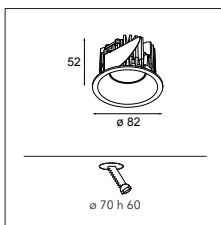

Smart lotis 82 IP55 LED GE

1X LED ARRAY INCL. 9.2W

! 3500K ON REQUEST

DRIVER > SEE PRODUCT PAGE ON WEBSITE

SMART COMBINATIONS > SEE PAGES 320-329

CONNECTED > SEE GOODIES

INSTALLATION ACCESSORIES

10889830 CONBOX 190X192X130X256

12290130 GYPKIT 190X190 - Ø70

12291030 GYPKIT 210X190-2XØ70 R35-88

12500230 SMART RECESSED RING 82