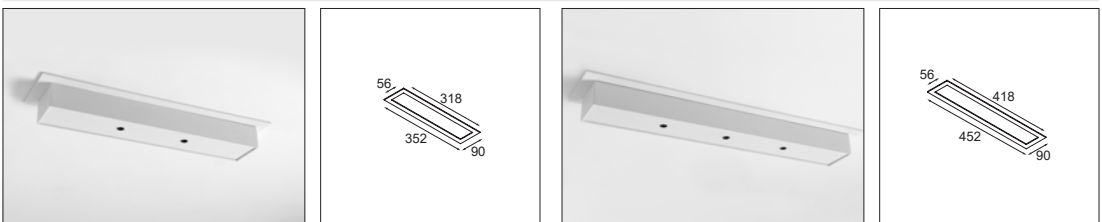

CEILING BASE BACKPLATE