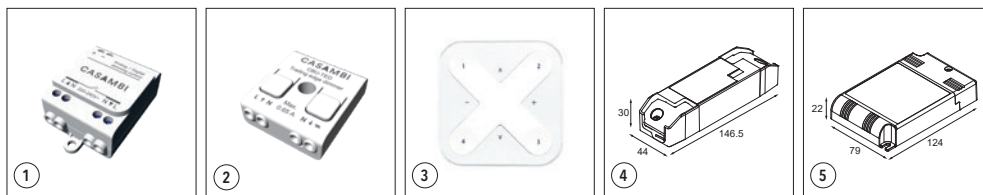

CONNECTED LIGHTING

CASAMBI

13470100	CASAMBI DIM MODULE 1-10V (1)	
13470101	CASAMBI DIM MODULE TRE DIM (2)	
13470102	CASAMBI DIM MODULE DALI (1)	
13470109	CASAMBI SWITCH WHITE (3)	
13470030	CASAMBI LED GEAR 300-1050MA 16-38W (4)	
13470130	CASAMBI LED GEAR 350-1050MA 25-60W (5)	
13470209	CASAMBI TRACK 48V DIM MODULE WHITE STRUC (6)	
13470232	CASAMBI TRACK 48V DIM MODULE BLACK STRUC (6)	
13470302	CASAMBI TRACK 48V REMOTE DIM MODULE (7)