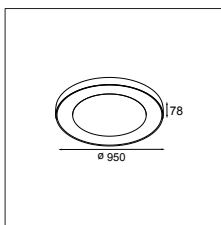

Flat moon eclips 950 ceiling down LED GI

LED MODULE INCL. 67W

CONNECTED > SEE GOODIES