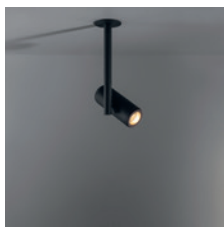

Médard 70 stretched semi-recessed 1x LED GE

1X LED ARRAY INCL. | 16.2W