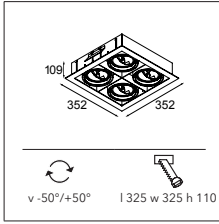

Multiple 4x AR111 GE

4X QR-LP 111 | G53 | MAX. 50W

! CAN BE COMBINED WITH M-LED 111

M-LED > SEE LEFT PAGE

INSTALLATION ACCESSORIES

10390430 CONBOX 382X387X122X446

10410430 GYPKIT 385X412X325X325