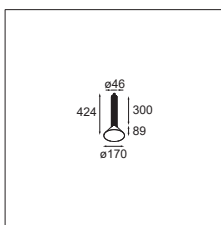

Extruded 300mm LED warm dim GE

1X LED ARRAY INCL. | 6W

! SUSPENSION KIT NOT INCLUDED

DRIVER > SEE PRODUCT PAGE ON WEBSITE

CONNECTED > SEE GOODIES

INSTALLATION ACCESSORIES > SEE BELOW