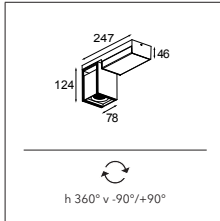

230V

R.C

1.38KG

TRAILING EDGE DIMMABLE	1800K - 3000K / CRI90+	
	25°	40°
black struc - black struc	12826256	12826356
black struc - brushed alu	12826262	12826362
black struc - chrome	12826264	12826364
black struc - smoked bronze	12826267	12826367
complete white struc	12826209	12826309
white struc - brushed alu	12826261	12826361
white struc - chrome	12826263	12826363
white struc - smoked bronze	12826266	12826366

LUMINAIRE OUTPUT & POWER CONSUMPTION (white struc - white struc)

@3000K / 25°

881lm / 13.5W

CONNECTED > SEE GOODIES