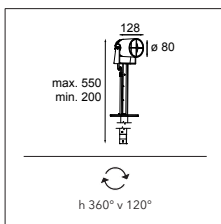

Julien round IP54 LED GE

1X HIGH POWER LED INCL. 4W

! NOT SUITABLE FOR INSTALLATION $\leq$ 5KM FROM THE COAST

DRIVER > SEE PRODUCT PAGE ON WEBSITE