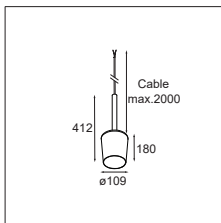

Tulip blossom for Kompas E27

LAMP EXCL. E27 MAX. 35W

! MUST BE COMBINED WITH KOMPAS CEILING BASE
(SEE MATRIX PAGES 108-109)

CONNECTED > SEE GOODIES

KOMPAS CEILING BASE > SEE PAGE 87