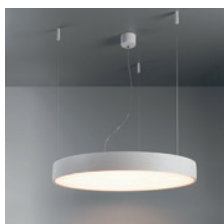

Flat moon 650 suspension down LED GI

1X MED-POWER LED INCL. 62W

! SUSPENSION KIT NOT INCLUDED

CONNECTED > SEE GOODIES

INSTALLATION ACCESSORIES

13309109 FLAT MOON 650 LED COVERPLATE WHITE STRUC

13309132 FLAT MOON 650 LED COVERPLATE BLACK STRUC

11061809 SUSPENSION KIT 4M - 3X0.75 (3 CABLES) - WHITE STRUC

11061832 SUSPENSION KIT 4M - 3X0.75 (3 CABLES) - BLACK STRUC

11061909 SUSPENSION KIT 4M - 5X0.75 (3 CABLES) - WHITE STRUC

11061932 SUSPENSION KIT 4M - 5X0.75 (3 CABLES) - BLACK STRUC

11066009 SUSPENSION KIT 4M / 3X0.75 TRIANGLE (3 CABLES) WHITE STRUC

11066032 SUSPENSION KIT 4M / 3X0.75 TRIANGLE (3 CABLES) BLACK STRUC

11066109 SUSPENSION KIT 4M / 5X0.75 TRIANGLE (3 CABLES) WHITE STRUC

11066132 SUSPENSION KIT 4M / 5X0.75 TRIANGLE (3 CABLES) BLACK STRUC

OPTICAL ACCESSORIES

13289200 FLAT MOON PRISMATIC DIFFUSER 650/670

13289300 FLAT MOON ICE PRISMATIC DIFFUSER 650/670