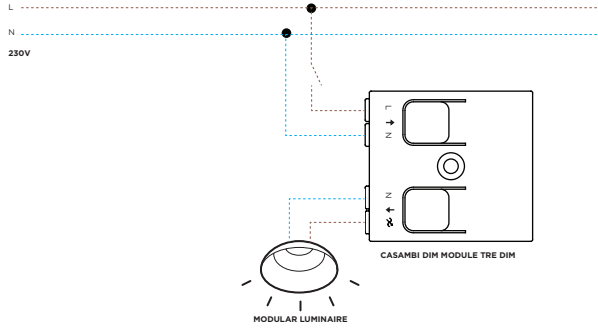

TRAILING EDGE DIMMABLE (GI FIXTURES)