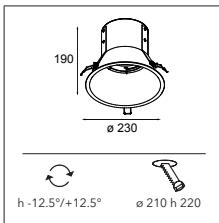

Lotis 230 AR111 GE

1X QR-LP 111 | G53 | MAX. 50W

! CAN BE COMBINED WITH M-LED 111