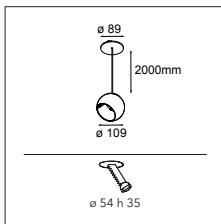

Marbul suspension adjustable LED warm dim GE

1X LED ARRAY INCL. 12W

! MUST BE COMBINED WITH MAGNETIC REFLECTOR
! LONGER SUSPENSION CABLE ON REQUEST

DRIVER > SEE PRODUCT PAGE ON WEBSITE

CONNECTED > SEE GOODIES

OPTICAL ACCESSORIES

10219330	MAGNETIC REFLECTOR Ø82 LED WARM DIM 25° ALU
10219430	MAGNETIC REFLECTOR Ø82 LED WARM DIM 40° ALU
10219830	MAGNETIC REFLECTOR Ø82 LED WARM DIM 40° CHAMPAGNE
10219630	MAGNETIC REFLECTOR Ø82 LED WARM DIM 40° GOLD