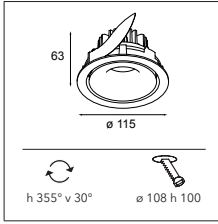

WARM DIM

Smart cake 115 adjustable LED warm dim GE

1X LED ARRAY INCL. | 12W

DRIVER > SEE PRODUCT PAGE ON WEBSITE

SMART COMBINATIONS > SEE PAGES 320-329

CONNECTED > SEE GOODIES

INSTALLATION ACCESSORIES

10889830 CONBOX 190X192X130X256

12290530 GYPKIT 190X190 - Ø108

12810230 RECESSED RING Ø127 H100