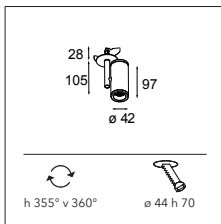

Médard 42 semi-recessed LED GE

1X LED ARRAY INCL. | 11.5W

DRIVER > SEE PRODUCT PAGE ON WEBSITE

CONNECTED > SEE GOODIES