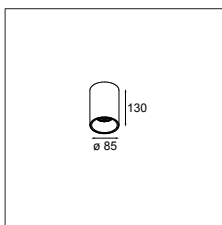

Lotis tubed surface GU10

1X QPAR 16 | GU10 | MAX. 35W