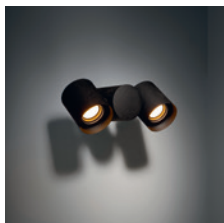

Lowie IP54 2x LED GI

2X HIGH POWER LED INCL. 4W

! NOT SUITABLE FOR INSTALLATION ≤5KM FROM THE COAST

	230V		IP54	GWT 960°	1.60KG	

	3000K / CRI90+
	40°
black struc	12670408

LUMINAIRE OUTPUT & POWER CONSUMPTION (lumen value per lamp unit)

3000K / 40° 208lm / 9W