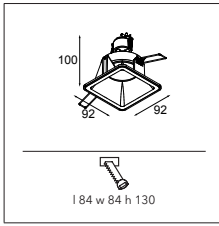

Lotis square IP55 GU10

1X QPAR 16 | GU10 | MAX. 50W

* RESISTIVE DIMMABLE ONLY WHEN USED WITH HALOGEN GU10 LAMP

CONNECTED > SEE GOODIES

INSTALLATION ACCESSORIES

10889830 CONBOX 190X192X130X256

12291230 GYPKIT 190X190X84X84

230V

R

IP55

GWT
960°

0.28KG

RESISTIVE DIMMABLE	
black struc	12614008
white struc	12614009