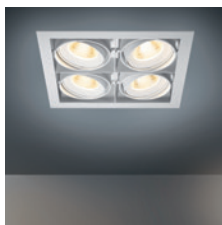

Multiple for 4x LED GE

4X LED (NOT INCL.)

! MUST BE USED WITH M-LED 111

DRIVER > SEE PRODUCT PAGE ON WEBSITE

CONNECTED > SEE GOODIES

M-LED > SEE LEFT PAGE

INSTALLATION ACCESSORIES

10390430 CONBOX 382X387X122X446

10410430 GYPKIT 385X412X325X325