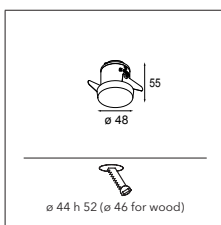

Smart kup 48 IP55 LED warm dim GE

1X LED ARRAY INCL. | 4W

DRIVER > SEE PRODUCT PAGE ON WEBSITE

SMART COMBINATIONS > SEE PAGES 320-329

CONNECTED > SEE GOODIES

INSTALLATION ACCESSORIES

10889530 CONBOX 100X123X80X187

12290730 GYPKIT 100X120 - 045