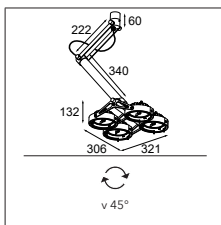

Nomad 4x for LED AR111 GI

4X LED AR111 (NOT INCL.)

! ADVISED TO USE 70008066 (2700K) / 70008067 (2000K-3000K)
OR ANY OTHER AR111 12V RETROFIT LED LAMP