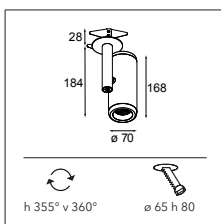

Médard 70 semi-recessed LED warm dim GE

1X LED ARRAY INCL. 12W

DRIVER > SEE PRODUCT PAGE ON WEBSITE

CONNECTED > SEE GOODIES

INSTALLATION ACCESSORIES

10490330 CONBOX 112X172X100X236

12291330 GYPKIT 170X112-065