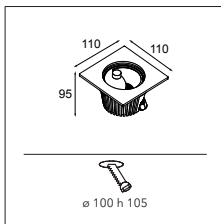

Hipy square 110x110 asy IP67 LED GE

1X LED ARRAY INCL. 9.2W

! SUITABLE FOR INSTALLATION ≤5KM FROM THE COAST

DRIVER > SEE PRODUCT PAGE ON WEBSITE

CONNECTED > SEE GOODIES

INSTALLATION ACCESSORIES

12349930 CONBOX 115X115X150X251

	2700K / CRI90+	3000K / CRI90+
	40°	40°
alu	12346305	12346205

LUMINAIRE OUTPUT & POWER CONSUMPTION (alu)

	350mA	500mA	700mA
2700K / 40°	248lm / 6.2W	333lm / 9.2W	428lm / 13.4W
3000K / 40°	258lm / 6.2W	346lm / 9.2W	445lm / 13.4W