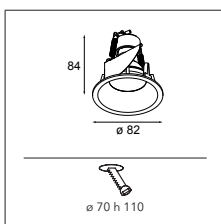

Smart lotis 82 GU10

1X LED GU10 INCL. GU10 MAX. 50W

* RESISTIVE DIMMABLE ONLY WHEN USED WITH HALOGEN GU10 LAMP

SMART COMBINATIONS > SEE PAGES 320-329

CONNECTED > SEE GOODIES

INSTALLATION ACCESSORIES

10889830 CONBOX 190X192X130X256

12290130 GYPKIT 190X190-Ø70

12291030 GYPKIT 210X190-2XØ70 R35-88

12500230 SMART RECESSED RING 82