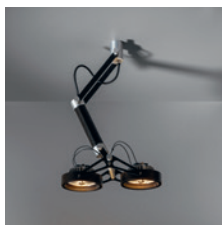

Nomad 2x for LED AR111 GI

2X LED AR111 (NOT INCL.)

! ADVISED TO USE 70008066 (2700K) / 70008067 (2000K-3000K)
OR ANY OTHER AR111 12V RETROFIT LED LAMP