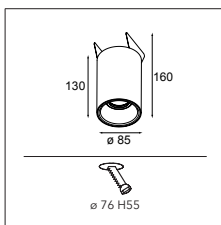

Lotis tubed recessed MR16 GE

1X QR-CBC 51 | GU 5.3 | MAX. 50W