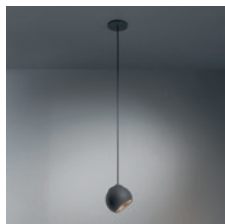

Marbul suspension adjustable LED warm dim GE

1X LED ARRAY INCL. 12W

! MUST BE COMBINED WITH MAGNETIC REFLECTOR
! LONGER SUSPENSION CABLE ON REQUEST

DRIVER > SEE PRODUCT PAGE ON WEBSITE

CONNECTED > SEE GOODIES

OPTICAL ACCESSORIES

10219330	MAGNETIC REFLECTOR Ø82 LED WARM DIM 25° ALU
10219430	MAGNETIC REFLECTOR Ø82 LED WARM DIM 40° ALU
10219830	MAGNETIC REFLECTOR Ø82 LED WARM DIM 40° CHAMPAGNE
10219630	MAGNETIC REFLECTOR Ø82 LED WARM DIM 40° GOLD