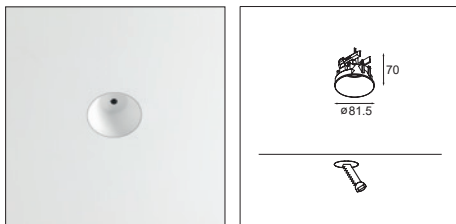

Modupoint LED ø82 deep recessed trimless 1x

LUMINAIRE NOT INCL

! MUST BE USED WITH JACK LED FIXTURES:
MARBULITO > SEE PAGES 384-389
MÉDARD > SEE PAGES 390-395
MINUDE > SEE PAGES 396-401
! DEEP RECESS RESTRICTS ADJUSTABILITY FIXTURES
! COMBINATION WITH MÉDARD REQUIRES THE USE OF MODUPOINT STICK
! MOUNT LED DRIVER REMOTE AND ACCESSIBLE

INSTALLATION ACCESSORIES

11624030	CONBOX 140X250X100X210⁽¹⁾
12293430	GYPKIT TRIMLESS 150X150 - Ø82
13240930	CONCRETE KIT 150X150 - Ø82
13241030	RECESSED RING Ø82
13240009	MODUPOINT LED STICK 10CM GE WHITE STRUC
13240032	MODUPOINT LED STICK 10CM GE BLACK STRUC
13240109	MODUPOINT LED STICK 20CM GE WHITE STRUC
13240132	MODUPOINT LED STICK 20CM GE BLACK STRUC
13240209	MODUPOINT LED STICK 30CM GE WHITE STRUC
13240232	MODUPOINT LED STICK 30CM GE BLACK STRUC

⁽¹⁾ can be used with Gykit Trimless and Concrete Kit

black struc	13240632
white struc	13240609