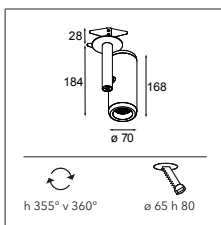

Médard 70 semi-recessed LED GE

1X LED ARRAY INCL. 16.2W

DRIVER > SEE PRODUCT PAGE ON WEBSITE

CONNECTED > SEE GOODIES

INSTALLATION ACCESSORIES

10490330 CONBOX 112X172X100X236

12291330 GYPKIT 170X112-065