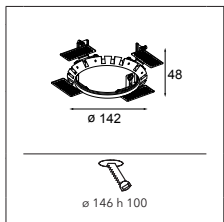

1X LED ARRAY INCL. 16.2W

! MUST BE USED WITH RECESSED RING OR FLANGE
! LED LIGHT IS INSERTED AT A 30° ANGLE

DRIVER > SEE PRODUCT PAGE ON WEBSITE

CONNECTED > SEE GOODIES

INSTALLATION ACCESSORIES

13073009 WINK 115 FLANGE WHSTR (FALSE/CONCRETE CEILINGS)

13073032 WINK 115 FLANGE BLSTR (FALSE/CONCRETE CEILINGS)

14204030 RECESSED RING Ø146 (FALSE CEILINGS)