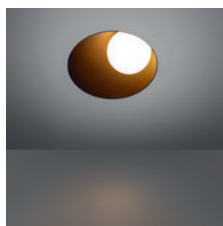

Shellby 176 trimless LED GE

1X LED ARRAY INCL. 8.5W

DRIVER > SEE PRODUCT PAGE ON WEBSITE

CONNECTED > SEE GOODIES

INSTALLATION ACCESSORIES > SEE PAGE 255

12182030 CONBOX 280X350X100X380

12292930 GYPKITTRIMLESS 290X280 - Ø177

12182130 CONCRETE KIT 290X280 - Ø177

12293030 GYPSUM FIBREBOARD 290X280

12182230 RECESSED RING Ø177

12182330 CONCRETE RING Ø177 STAND CONCRETE BOXES

OPTICAL ACCESSORIES

12183041 SHELLBY SKIN ANO CHAMPAGNE

12183042 SHELLBY SKIN ANO GOLD

12183082 SHELLBY SKIN ANO BRONZE

12183084 SHELLBY SKIN ANO SILVER BRONZE

12183092 SHELLBY SKIN PEARLY WHITE