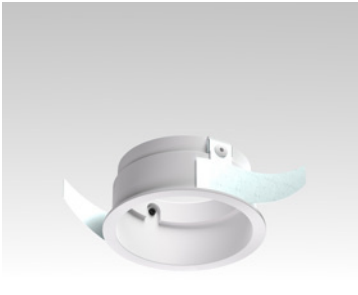

Installation accessories

FRAME ROUND (FLANGE)