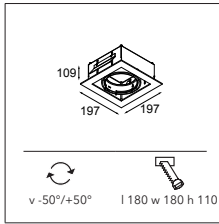

Multiple 1x AR111 GE

1X QR-LP 111 | G53 | MAX. 50W

! CAN BE COMBINED WITH M-LED 111

M-LED > SEE BELOW

INSTALLATION ACCESSORIES

10390130 CONBOX 183X312X122X247

10410130 GYPKIT 310X212X170X170

alu - black	10350105
white struc	10350109

Multiple 2x AR111 GE