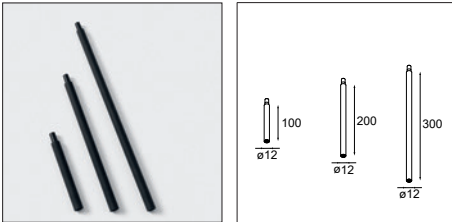

Modupoint LED stick 10cm/20cm/30cm