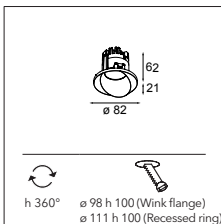

Wink 82 LED GE

1X LED ARRAY INCL. | 9.2W

! MUST BE USED WITH RECESSED RING OR FLANGE

DRIVER > SEE PRODUCT PAGE ON WEBSITE

CONNECTED > SEE GOODIES

INSTALLATION ACCESSORIES

14203009	WINK 82 FLANGE WHSTR (FALSE/CONCRETE CEILINGS)
14203030	RECESSED RING Ø110 (FALSE CEILINGS)
14203032	WINK 82 FLANGE BLSTR (FALSE/CONCRETE CEILINGS)