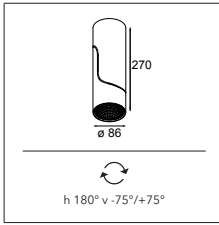

TRAILING EDGE DIMMABLE	1800K - 3000K / CRI90+	
	25°	
black struc	13180632	
white struc	13180609	

LUMINAIRE OUTPUT & POWER CONSUMPTION (white struc)

@3000K / 25°	757lm / 13.5W