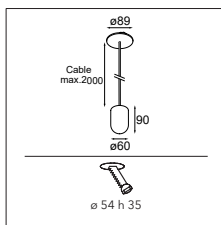

Placebo up LED GE

1X LED MODULE INCL. 6.3W

! MUST BE COMBINED WITH GLASS TUBE OR GLASS BALL (NOT INCLUDED);
! LUMEN OUTPUT DEPENDS ON CHOICE OF GLASS ACCESSORY
! LONGER SUSPENSION CABLE ON REQUEST

DRIVER > SEE PRODUCT PAGE ON WEBSITE

CONNECTED > SEE GOODIES

PLACEBO SHADES > SEE BELOW

OPTICAL ACCESSORIES

12623038	PLACEBO GLASS TUBE UP (46MM) WHITE MATT
12623238	PLACEBO GLASS TUBE UP (130MM) WHITE MATT
12625038	PLACEBO GLASS BALL UP (Ø90MM) WHITE MATT
12625238	PLACEBO GLASS BALL UP (Ø155MM) WHITE MATT