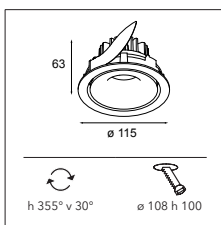

Smart cake 115 adjustable LED GE

1X LED ARRAY INCL. 9.2W

! 3500K ON REQUEST

DRIVER > SEE PRODUCT PAGE ON WEBSITE

SMART COMBINATIONS > SEE PAGES 320-329

CONNECTED > SEE GOODIES

INSTALLATION ACCESSORIES

10889830 CONBOX 190X192X130X256

12290530 GYPKIT 190X190 - Ø108

12810230 RECESSED RING Ø127 H100