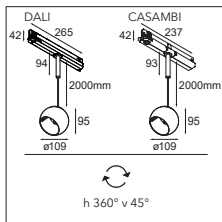

Marbul suspension adjustable track LED warm dim GI

1X LED ARRAY INCL. 12W

! MUST BE COMBINED WITH MAGNETIC REFLECTOR

CONNECTED > SEE GOODIES

OPTICAL ACCESSORIES

10219330	MAGNETIC REFLECTOR Ø82 LED WARM DIM 25° ALU
10219430	MAGNETIC REFLECTOR Ø82 LED WARM DIM 40° ALU
10219830	MAGNETIC REFLECTOR Ø82 LED WARM DIM 40° CHAMPAGNE
10219630	MAGNETIC REFLECTOR Ø82 LED WARM DIM 40° GOLD

TRACK COMPONENTS > SEE PAGES 508-511