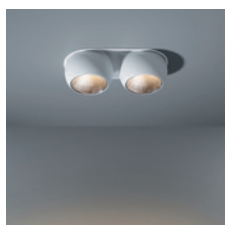

Marbul recessed 115 2x LED GE

2X LED ARRAY INCL. 8.9W

! MUST BE COMBINED WITH MAGNETIC REFLECTOR

DRIVER > SEE PRODUCT PAGE ON WEBSITE

CONNECTED > SEE GOODIES

OPTICAL ACCESSORIES

10216830	MAGNETIC REFLECTOR Ø82 LED 10° ALU
10216930	MAGNETIC REFLECTOR Ø82 LED 10° CHAMPAGNE
10217030	MAGNETIC REFLECTOR Ø82 LED 10° GOLD
10217130	MAGNETIC REFLECTOR Ø82 LED 25° ALU
10217230	MAGNETIC REFLECTOR Ø82 LED 25° CHAMPAGNE
10217330	MAGNETIC REFLECTOR Ø82 LED 25° GOLD
10217430	MAGNETIC REFLECTOR Ø82 LED 40° ALU
10217530	MAGNETIC REFLECTOR Ø82 LED 40° CHAMPAGNE
10217630	MAGNETIC REFLECTOR Ø82 LED 40° GOLD

INSTALLATION ACCESSORIES

10390130	CONBOX 183X312X122X247
12291530	GYPKIT 310X212 - 2XØ108 R54X120