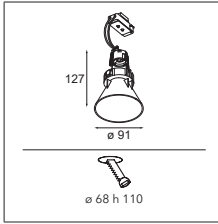

Tetrix Cone 90 GU10 for LED