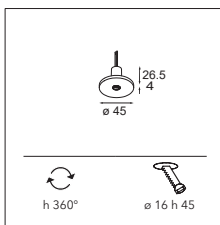

Modupoint LED

LUMINAIRE NOT INCL

! MUST BE USED WITH JACK LED FIXTURES:
MARBULITO > SEE PAGES 384-389
MÉDARD > SEE PAGES 390-395
MINUDE > SEE PAGES 396-401
! MOUNT LED DRIVER REMOTE AND ACCESSIBLE

INSTALLATION ACCESSORIES

13240009 MODUPOINT LED STICK 10CM GE WHITE STRUC

13240032 MODUPOINT LED STICK 10CM GE BLACK STRUC

13240109 MODUPOINT LED STICK 20CM GE WHITE STRUC

13240132 MODUPOINT LED STICK 20CM GE BLACK STRUC

13240209 MODUPOINT LED STICK 30CM GE WHITE STRUC

13240232 MODUPOINT LED STICK 30CM GE BLACK STRUC

black struc	13240332
white struc	13240309