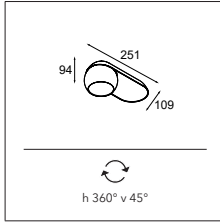

Marbul 1x LED GI

1X LED ARRAY INCL. 6W

! MUST BE COMBINED WITH MAGNETIC REFLECTOR

CONNECTED > SEE GOODIES

OPTICAL ACCESSORIES

10216830	MAGNETIC REFLECTOR Ø82 LED 10° ALU
10216930	MAGNETIC REFLECTOR Ø82 LED 10° CHAMPAGNE
10217030	MAGNETIC REFLECTOR Ø82 LED 10° GOLD
10217130	MAGNETIC REFLECTOR Ø82 LED 25° ALU
10217230	MAGNETIC REFLECTOR Ø82 LED 25° CHAMPAGNE
10217330	MAGNETIC REFLECTOR Ø82 LED 25° GOLD
10217430	MAGNETIC REFLECTOR Ø82 LED 40° ALU
10217530	MAGNETIC REFLECTOR Ø82 LED 40° CHAMPAGNE
10217630	MAGNETIC REFLECTOR Ø82 LED 40° GOLD