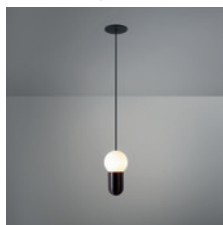

WARM DIM

Placebo up LED warm dim GE

1X LED MODULE INCL. 7.4W

! MUST BE COMBINED WITH GLASS TUBE OR GLASS BALL (NOT INCLUDED);
! LUMEN OUTPUT DEPENDS ON CHOICE OF GLASS ACCESSORY
! LONGER SUSPENSION CABLE ON REQUEST

DRIVER > SEE PRODUCT PAGE ON WEBSITE

CONNECTED > SEE GOODIES

PLACEBO SHADES > SEE BELOW

OPTICAL ACCESSORIES

12623038	PLACEBO GLASS TUBE UP (46MM) WHITE MATT
12623238	PLACEBO GLASS TUBE UP (130MM) WHITE MATT
12625038	PLACEBO GLASS BALL UP (Ø90MM) WHITE MATT
12625238	PLACEBO GLASS BALL UP (Ø155MM) WHITE MATT