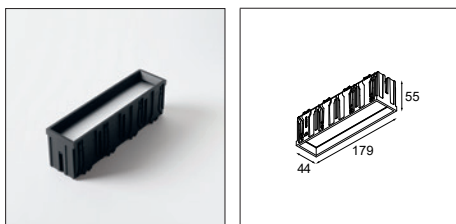

Qbini general downlight LED GE (4x)

1X LED LINE INCL. 12W

! MUST BE USED WITH QBINI (TRIMLESS) FRAME OR QBINI SURFACE BOX

DRIVER > SEE PRODUCT PAGE ON WEBSITE

CONNECTED > SEE GOODIES

QBINI (TRIMLESS) FRAME > SEE PAGE 235

	2700K / CRI90+	3000K / CRI90+
black struc	11480332	11480432
gold	11480346	11480446
white struc	11480309	11480409

LUMINAIRE OUTPUT & POWER CONSUMPTION (white struc)

	350mA	500mA
2700K	896lm 8.4W	1247lm 12W
3000K	896lm 8.4W	1247lm 12W