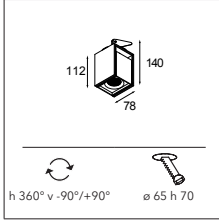

WARM DIM

Rektor recessed LED warm dim GE

1X LED ARRAY INCL. 12W

DRIVER > SEE PRODUCT PAGE ON WEBSITE

CONNECTED > SEE GOODIES

	1800K - 3000K / CRI90+	
	25°	40°
black struc	12821232	12821332
white struc	12821209	12821309

LUMINAIRE OUTPUT & POWER CONSUMPTION
(white struc)

@3000K / 25° 881lm / 12W