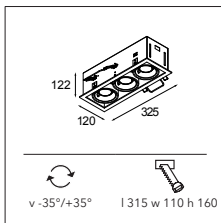

Mini multiple 3x GU10

3X QPAR 16 | GU10 | MAX. 50W

* RESISTIVE DIMMABLE ONLY WHEN USED WITH HALOGEN GU10 LAMP

CONNECTED > SEE GOODIES

INSTALLATION ACCESSORIES

10400330 CONBOX 257X327X147X321

10420330 GYPKIT 345X287X315X110