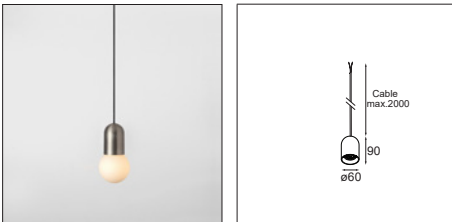

WARM DIM

Placebo down LED warm dim for Kompas GE

1X LED ARRAY INCL. 6.3W

! MUST BE COMBINED WITH KOMPAS CEILING BASE (SEE MATRIX PAGES 108-109)
! MUST BE COMBINED WITH GLASS TUBE OR GLASS BALL (NOT INCLUDED);
LUMEN OUTPUT DEPENDS ON CHOICE OF GLASS ACCESSORY
! CAN BE COMBINED WITH PLACEBO SHADES
! LONGER SUSPENSION CABLE ON REQUEST

KOMPAS CEILING BASE > SEE PAGE 87

PLACEBO SHADES > SEE PAGE 98

OPTICAL ACCESSORIES

12624038	PLACEBO GLASS TUBE DOWN (46MM) WHITE MATT
12624238	PLACEBO GLASS TUBE DOWN (130MM) WHITE MATT
12626038	PLACEBO GLASS BALL DOWN (Ø90MM) WHITE MATT
12626238	PLACEBO GLASS BALL DOWN (Ø155MM) WHITE MATT