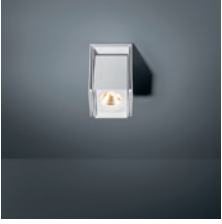

WARM DIM

Rektor recessed LED warm dim GE

1X LED ARRAY INCL. 12W

DRIVER > SEE PRODUCT PAGE ON WEBSITE

CONNECTED > SEE GOODIES

	1800K - 3000K / CRI90+	
	25°	40°
black struc	12821232	12821332
white struc	12821209	12821309

LUMINAIRE OUTPUT & POWER CONSUMPTION
(white struc)

@3000K / 25° 881lm / 12W