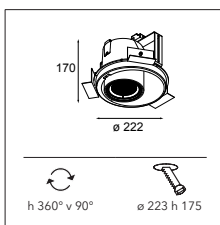

1X LED ARRAY INCL. | 16.2W

! RECESSED RING INCLUDED

DRIVER > SEE PRODUCT PAGE ON WEBSITE

CONNECTED > SEE GOODIES

OPTICAL ACCESSORIES

11949730 REFLECTOR LED Ø80 FLOOD

11949930 REFLECTOR LED Ø80 SPOT