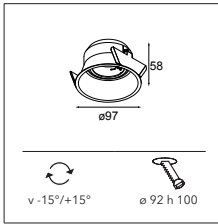

Lotis 97 concrete adjustable for LED GE

1X LED (NOT INCL.)

! MUST BE USED WITH M-LED 50

DRIVER > SEE PRODUCT PAGE ON WEBSITE

CONNECTED > SEE GOODIES

M-LED > SEE BELOW