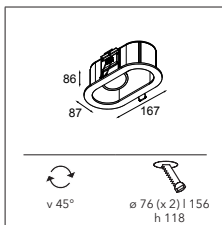

Duell recessed 1x MR16 GE

1X QR-CBC 51 | GU 5.3 | MAX. 50W

INSTALLATION ACCESSORIES

10889830 CONBOX 190X192X130X256

12290930 GYPKIT 190X190 - R38X80