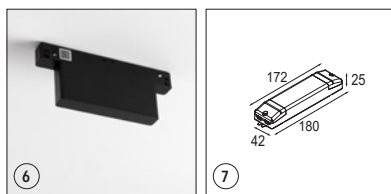

CONNECTED LIGHTING

CASAMBI

13470100	CASAMBI DIM MODULE 1-10V (1)	
13470101	CASAMBI DIM MODULE TRE DIM (2)	
13470102	CASAMBI DIM MODULE DALI (1)	
13470109	CASAMBI SWITCH WHITE (3)	
13470030	CASAMBI LED GEAR 300-1050MA 16-38W (4)	
13470130	CASAMBI LED GEAR 350-1050MA 25-60W (5)	
13470209	CASAMBI TRACK 48V DIM MODULE WHITE STRUC (6)	
13470232	CASAMBI TRACK 48V DIM MODULE BLACK STRUC (6)	
13470302	CASAMBI TRACK 48V REMOTE DIM MODULE (7)