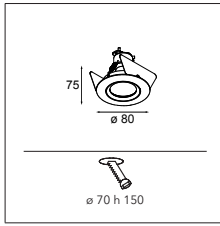

K-2 80 GU10

1X QPAR 16 | GU10 | MAX. 50W

* RESISTIVE DIMMABLE ONLY WHEN USED WITH HALOGEN GU10 LAMP

CONNECTED > SEE GOODIES

INSTALLATION ACCESSORIES

10889830 CONBOX 190X192X130X256

12290130 GYPKIT 190X190-Ø70

OPTICAL ACCESSORIES

10280102 BLRING Ø50 HIGH BLACK

RESISTIVE DIMMABLE	
alu	10275205
black	10275202
white struc	10275209