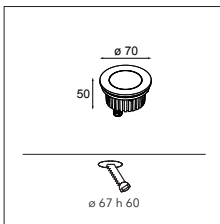

Hipy 70 IP67 LED GE

1X LED ARRAY INCL. 3W

! SUITABLE FOR INSTALLATION ≤5KM FROM THE COAST

DRIVER > SEE PRODUCT PAGE ON WEBSITE

CONNECTED > SEE GOODIES

INSTALLATION ACCESSORIES

12379630 RENOVATION CONBOX Ø73 H151

12379830 CONBOX 145X75X123