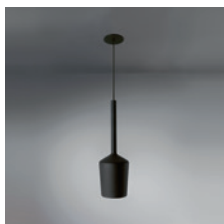

Tulip blossom (power feed recessed) E27

LAMP EXCL. E27 MAX. 35W

CONNECTED > SEE GOODIES

Friends of hue
230V IP20 GWT 960° 0.48KG ▲

black struc	12661132
black struc - gold	12661191
white struc	12661109
white struc - gold	12661189