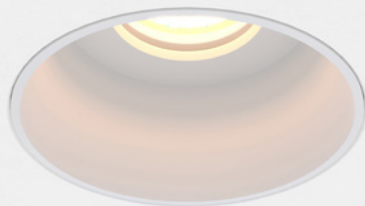

5 Designs

TETRIX STRAIGHT - TRIMLESS