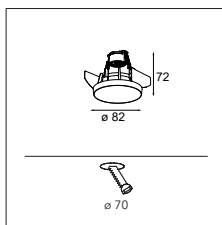

Smart kup 82 GU10 GE for tube/box

1X LED GU10 EXCL. INCL.

SMART COMBINATIONS > SEE PAGES 320-329

CONNECTED > SEE GOODIES