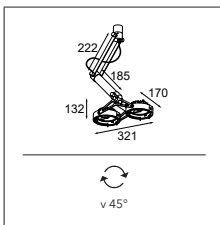

Nomad 2x for LED AR111 GI

2X LED AR111 (NOT INCL.)

! ADVISED TO USE 70008066 (2700K) / 70008067 (2000K-3000K)
OR ANY OTHER AR111 12V RETROFIT LED LAMP