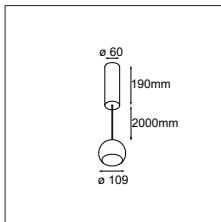

Marbul suspension LED warm dim GI

1X LED ARRAY INCL. 12W

! MUST BE COMBINED WITH MAGNETIC REFLECTOR
! LONGER SUSPENSION CABLE ON REQUEST

OPTICAL ACCESSORIES

10219330	MAGNETIC REFLECTOR Ø82 LED WARM DIM 25° ALU
10219430	MAGNETIC REFLECTOR Ø82 LED WARM DIM 40° ALU
10219830	MAGNETIC REFLECTOR Ø82 LED WARM DIM 40° CHAMPAGNE
10219630	MAGNETIC REFLECTOR Ø82 LED WARM DIM 40° GOLD