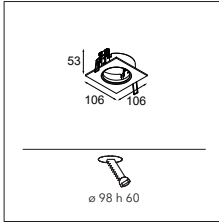

K-set 72 1x

0.22KG

LUMINAIRE NOT INCL.

! TO BE COMBINED WITH K-72 AND PUPIL

black struc	14042032
donkey grey struc	14042071
white struc	14042009