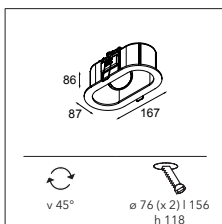

Duell recessed 1x GU10

1X QPAR 16 | GU10 | MAX. 50W

* RESISTIVE DIMMABLE ONLY WHEN USED WITH HALOGEN GU10 LAMP

CONNECTED > SEE GOODIES

INSTALLATION ACCESSORIES

10889830 CONBOX 190X192X130X256

12290930 GYPKIT 190X190 - R38X80