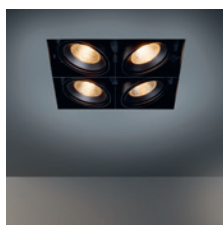

Multiple trimless for 4x LED GE

4X LED (NOT INCL.)

! MUST BE USED WITH M-LED 111

DRIVER > SEE PRODUCT PAGE ON WEBSITE

CONNECTED > SEE GOODIES

M-LED > SEE LEFT PAGE

INSTALLATION ACCESSORIES

10430430 CONBOX 349X370X120X427

10450430 RECESSED FRAME MULTIPLETRIMLESS 4X