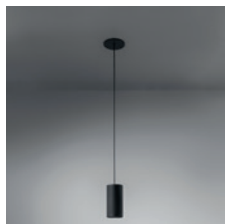

Minude 45 suspension LED GE

1X LED ARRAY INCL. 8.1W