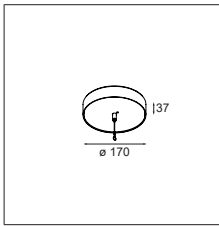

Extruded suspension kit 2m surface GI

LUMINAIRE NOT INCL.

! 500mA DRIVER INCLUDED (WARM DIM 350mA)

TRAILING EDGE DIMMABLE		WARM DIM
black strut	13523232	13523632
white matt	13523236	13523636
1-10V		
black strut	13523332	
white matt	13523336	
DALI		
black strut	13523432	
white matt	13523436	
CASAMBI		
black strut	13523532	
white matt	13523536