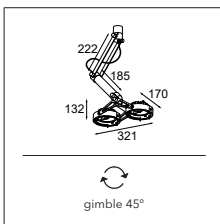

Nomad 2x LED AR111 GI

2X LED MODULE INCL. 12W

CONNECTED > SEE GOODIES