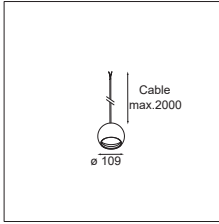

Smart ball suspended 82 for Kompas GE

LUMINAIRE NOT INCL.

- ! MUST BE COMBINED WITH KOMPAS CEILING BASE (SEE MATRIX PAGES 108-109)
- ! MUST BE COMBINED WITH SMART 82
- ! LONGER SUSPENSION CABLE ON REQUEST

KOMPAS CEILING BASE > SEE PAGE 87

SMART COMBINATIONS > SEE PAGES 320-329

black struc	11570532
white struc	11570509