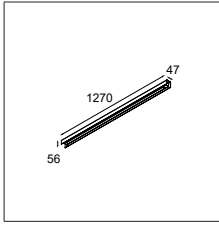

United asy (1274mm) 1x LED GI

4X LEDLINE INCL. 4.5W

CONNECTED > SEE GOODIES

INSTALLATION ACCESSORIES

13401009	UNITED ASY COVER (1274MM) 1X WHITE STRUC
13401032	UNITED ASY COVER (1274MM) 1X BLACK STRUC