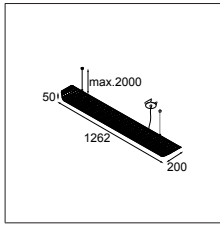

Vaeder suspension (power feed recessed) LED GI

8X LED LINE INCL. 4W

CONNECTED > SEE GOODIES

DALI/PUSHDIM/1-10V	2700K / CRI90+	3000K / CRI90+	4000K / CRI90+
black struc - black	14081548	14081248	14081448
black struc - white	14081572	14081272	14081472
donkey grey struc - black	14081575	14081275	14081475
donkey grey struc - white	14081574	14081274	14081474
white struc - black	14081529	14081229	14081429
white struc - white	14081573	14081273	14081473

LUMINAIRE OUTPUT & POWER CONSUMPTION (white struc - white)

2700K / 65°	2303lm / 36W
3000K / 65°	2245lm / 36W
4000K / 65°	2669lm / 36W