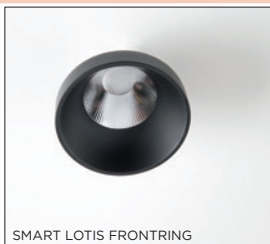

SMART FRONTRINGS