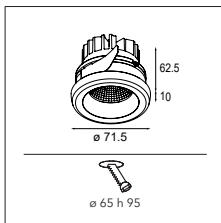

Médard recessed 70 LED GE

1X LED MODULE INCL. 9.2W

DRIVER > SEE PRODUCT PAGE ON WEBSITE

CONNECTED > SEE GOODIES