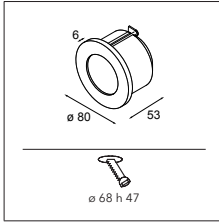

Doze 80 wall LED

1X HIGH POWER LED INCL. 4.5W

! FIXTURE FITS IN STANDARD Ø68 JUNCTION BOX (INCLUDED)

INSTALLATION ACCESSORIES

12339930 CONBOX Ø130 H135