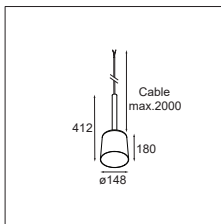

## Tulip bloom for Kompas E27

LAMP EXCL. E27 MAX. 35W

! MUST BE COMBINED WITH KOMPAS CEILING BASE  
(SEE MATRIX PAGES 108-109)

CONNECTED > SEE GOODIES

KOMPAS CEILING BASE > SEE PAGE 87

black struc	12663032
black struc - gold	12663091
white struc	12663009
white struc - gold	12663089