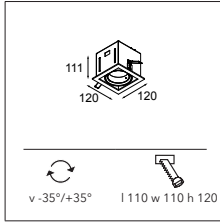

WARM DIM

Mini multiple for 1x LED GE

1X LED (NOT INCL.)

! MUST BE USED WITH M-LED 70

DRIVER > SEE PRODUCT PAGE ON WEBSITE

CONNECTED > SEE GOODIES

M-LED > SEE BELOW

INSTALLATION ACCESSORIES

10400130 CONBOX 122X257X147X186

10420130 GYPKIT 255X152X110X110

alu - black	13130005
white struc	13130009

LUMINAIRE OUTPUT & POWER CONSUMPTION (white struc - value per lamp module)

	350mA	500mA
2700K / 25°	571lm / 6.2W	734lm / 9.2W
3000K / 25°	605lm / 6.2W	813lm / 9.2W
4000K / 25°	649lm / 6.2W	871lm / 9.2W

WARM DIM