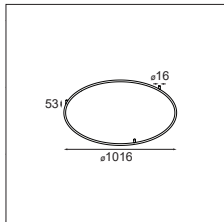

DECORATIVE ACCESSORIES

13572009 HOOLAHOOP Ø1000 WHITE STRUC

13572032 HOOLAHOOP Ø1000 BLACK STRUC