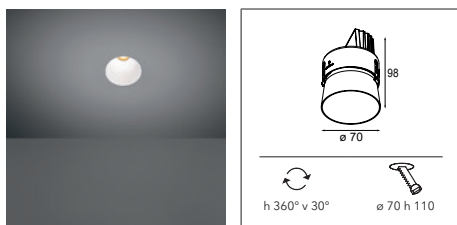

Thimble 70 trimless adjustable LED GE

1X LED ARRAY INCL. | 8.1W

! INSTALLATION ACCESSORIES REQUIRED

DRIVER > SEE PRODUCT PAGE ON WEBSITE

CONNECTED > SEE GOODIES

INSTALLATION ACCESSORIES

11624030	CONBOX 140X250X100X210
11624130	CONBOX 140X400X100X210
12292430	GYPKITTRIMLESS 150X150 - Ø70
12292530	GYPKITTRIMLESS 300X150 - 2X Ø70
11624230	CONCRETE KIT 150X150 - Ø70
12292630	GYPSPUM FIBREBOARD 150X150
12292730	GYPSPUM FIBREBOARD 300X150
11624330	RECESSED RING Ø70
11624430	CONCRETE RING Ø70 STAND CONCRETE BOXES

	2700K / CRI90+	3000K / CRI90+
	30°	30°
ano black	11623081	11623181
ano bronze	11623082	11623182
ano champagne	11623041	11623141
ano gold	11623042	11623142
ano silver bronze	11623084	11623184
black struc	11623032	11623132
white struc	11623009	11623109

LUMINAIRE OUTPUT & POWER CONSUMPTION (white struc)

	350mA	500mA
2700K / 30°	483lm / 5.6W	667lm / 8.1W
3000K / 30°	483lm / 5.6W	667lm / 8.1W

INSTALLATION ACCESSORIES FOR STRUCTURAL CEILINGS (CONCRETE, STALTON, ...)

SINGLE THIMBLE	11624030 CONBOX 140X250X100X210	+	PLASTERED FINISH		EXPOSED CONCRETE FINISH
			THIMBLE 74	THIMBLE 70 TRIMLESS	THIMBLE 74 THIMBLE 70 TRIMLESS
		+	12292630 GYPSPUM FIBREBOARD 150X150 	12292430 GYPKIT TRIMLESS 150X150 - Ø70 	11624230 CONCRETE KIT 150X150 - Ø70
DOUBLE THIMBLE	11624130 CONBOX 140X400X100X210	+	PLASTERED FINISH		
		+	THIMBLE 74	THIMBLE 70 TRIMLESS	
		+	12292730 GYPSPUM FIBREBOARD 300X150 	12292530 GYPKIT TRIMLESS 300X150 - 2X Ø70