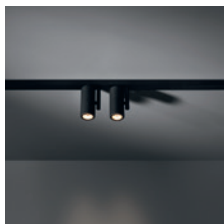

Médard 42 track 48V 2x LED GI

2X LED ARRAY INCL. | 8.1W

! WHITE PISTA 48V SPOTS HAVE A WHITE 48V TRACK ADAPTER.
BLACK PISTA 48V SPOTS HAVE A BLACK ADAPTER. DEVIATION FROM THIS IS ONLY POSSIBLE ON REQUEST.

CONNECTED > SEE GOODIES

TRACK 48V COMPONENTS > SEE PAGES 462-467