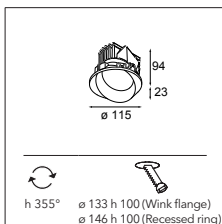

Wink asy 115 LED spreadlight GE

1X LED ARRAY INCL. 16.2W

! MUST BE USED WITH RECESSED RING OR FLANGE
! LED LIGHT IS INSERTED AT A 30° ANGLE

DRIVER > SEE PRODUCT PAGE ON WEBSITE

CONNECTED > SEE GOODIES

INSTALLATION ACCESSORIES

13073009 WINK 115 FLANGE WHSTR (FALSE/CONCRETE CEILINGS)

13073032 WINK 115 FLANGE BLSTR (FALSE/CONCRETE CEILINGS)

14204030 RECESSED RING Ø146 (FALSE CEILINGS)