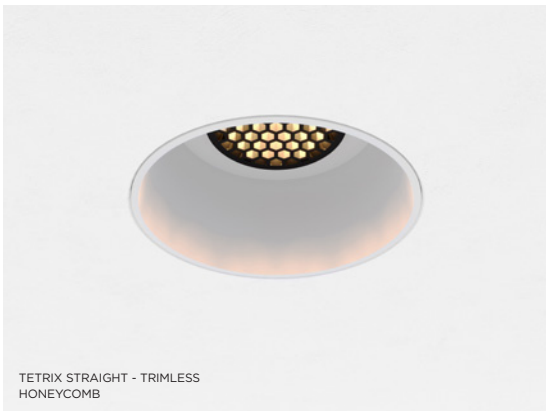

TETRIX STRAIGHT - FLANGE

TETRIX STRAIGHT - FLANGE

TETRIX STRAIGHT - TRIMLESS

TETRIX STRAIGHT - TRIMLESS  
HONEYCOMB

TETRIX STRAIGHT - FLANGE  
SNOOT

TETRIX STRAIGHT - FLANGE  
LIGHT CONE Ø44

TETRIX STRAIGHT - FLANGE  
LIGHT CONE Ø64