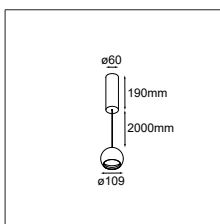

Smart ball suspension 82 GI

LUMINAIRE NOT INCL.

! 500mA DRIVER INCLUDED

SMART COMBINATIONS > SEE PAGES 320-329