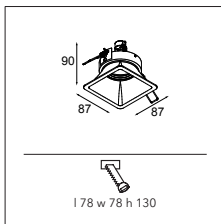

Lotis square MR16 GE

1X QR-CBC 51 | GU 5.3 | MAX. 50W

INSTALLATION ACCESSORIES

10889830 CONBOX 190X192X130X256

12291130 GYPKIT 190X190X78X78