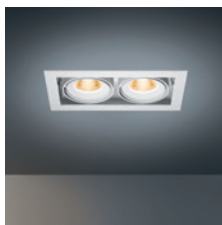

Multiple for 2x LED GE

2X LED (NOT INCL.)

! MUST BE USED WITH M-LED 111

DRIVER > SEE PRODUCT PAGE ON WEBSITE

CONNECTED > SEE GOODIES

M-LED > SEE BELOW

INSTALLATION ACCESSORIES

10390230 CONBOX 228X387X122X292

10410230 GYPKIT 385X257X325X170