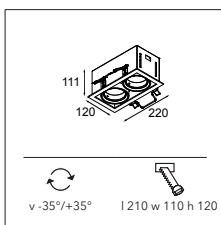

Mini multiple for Smart rings 2x LED GE

2X LED ARRAY INCL. 9.2W

! MUST BE USED WITH SMART FRONTRINGS

DRIVER > SEE PRODUCT PAGE ON WEBSITE

CONNECTED > SEE GOODIES

SMART FRONTRING > SEE BELOW

INSTALLATION ACCESSORIES

10400230 CONBOX 257X222X147X321

10420230 GYPKIT 240X287X210X110