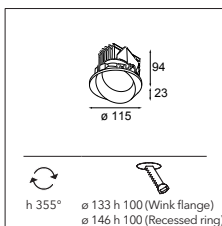

Wink asy 115 LED GE