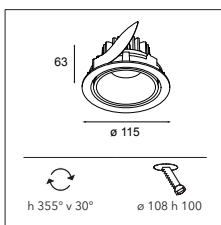

Smart lotis 115 adjustable LED GE

1X LED ARRAY INCL. 9.2W

! 3500K ON REQUEST

DRIVER > SEE PRODUCT PAGE ON WEBSITE

SMART COMBINATIONS > SEE PAGES 320-329

CONNECTED > SEE GOODIES

INSTALLATION ACCESSORIES

10889830 CONBOX 190X192X130X256

12290530 GYPKIT 190X190 - Ø108

12810230 RECESSED RING Ø127 H100