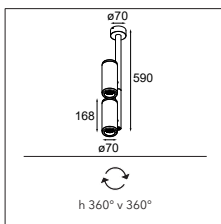

Médard 70 stretched 2x LED warm dim GI

2X LED ARRAY INCL. | 12W