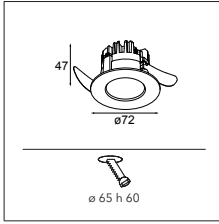

K72 IP55 LED GE

1X LED ARRAY INCL. 9.2W

DRIVER > SEE PRODUCT PAGE ON WEBSITE

CONNECTED > SEE GOODIES

K-SET > SEE BELOW (MORE INFO SEE PAGES 78-83)

INSTALLATION ACCESSORIES

10490330 CONBOX 112X172X100X236

12291330 GYPKIT 170X112 - Ø65