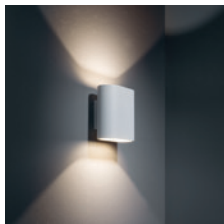

Duell wall IP55 LED

2X LED MODULE INCL. | 6W

! OUTDOOR USE: NOT SUITABLE FOR INSTALLATION ≤5KM FROM THE COAST