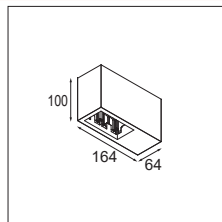

SURFACE BOX 2X LED GI

13120209 TRE DIM WHITE STRUC
13120232 TRE DIM BLACK STRUC
13120409 DALI WHITE STRUC
13120432 DALI BLACK STRUC
13120309 1-10V/PUSHDIM WHITE STRUC
13120332 1-10V/PUSHDIM BLACK STRUC

13120509 WARM DIM TRE DIM WHITE STRUC
13120532 WARM DIM TRE DIM BLACK STRUC