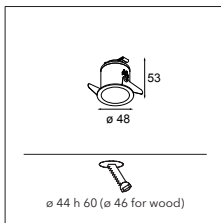

Smart lotis 48 + IP55 LED GE

1X LED ARRAY INCL. 3W

! 3500K ON REQUEST

DRIVER > SEE PRODUCT PAGE ON WEBSITE

SMART COMBINATIONS > SEE PAGES 320-329

CONNECTED > SEE GOODIES

INSTALLATION ACCESSORIES

10889530 CONBOX 100X123X80X187

12290730 GYPKIT 100X120 - Ø45