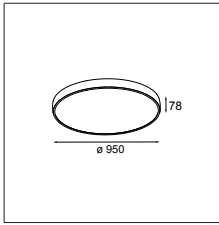

Flat moon 950 suspension down LED GI

1X MED-POWER LED INCL. 129W

! SUSPENSION KIT NOT INCLUDED

CONNECTED > SEE GOODIES

INSTALLATION ACCESSORIES

13309209 FLAT MOON 950 LED COVERPLATE WHITE STRUC

13309232 FLAT MOON 950 LED COVERPLATE BLACK STRUC

11061809 SUSPENSION KIT 4M - 3X0.75 (3 CABLES) - WHITE STRUC

11061832 SUSPENSION KIT 4M - 3X0.75 (3 CABLES) - BLACK STRUC

11061909 SUSPENSION KIT 4M - 5X0.75 (3 CABLES) - WHITE STRUC

11061932 SUSPENSION KIT 4M - 5X0.75 (3 CABLES) - BLACK STRUC

11066009 SUSPENSION KIT 4M / 3X0.75 TRIANGLE (3 CABLES) WHITE STRUC

11066032 SUSPENSION KIT 4M / 3X0.75 TRIANGLE (3 CABLES) BLACK STRUC

11066109 SUSPENSION KIT 4M / 5X0.75 TRIANGLE (3 CABLES) WHITE STRUC

11066132 SUSPENSION KIT 4M / 5X0.75 TRIANGLE (3 CABLES) BLACK STRUC

OPTICAL ACCESSORIES

13289400 FLAT MOON PRISMATIC DIFFUSER 950/970

13289500 FLAT MOON ICE PRISMATIC DIFFUSER 950/970