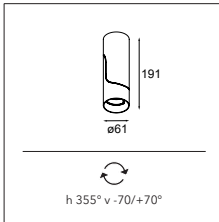

Semih 61 ceiling LED warm dim GI

1X LED MODULE INCL. 12W

! MUST BE COMBINED WITH MAGNETIC REFLECTOR

OPTICAL ACCESSORIES

10218730	MAGNETIC REFLECTOR Ø57 LED WARM DIM 25° ALU
10218830	MAGNETIC REFLECTOR Ø57 LED WARM DIM 40° ALU
10219230	MAGNETIC REFLECTOR Ø57 LED WARM DIM 50° CHAMPAGNE
10219030	MAGNETIC REFLECTOR Ø57 LED WARM DIM 50° GOLD