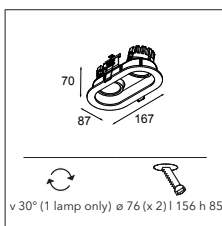

Duell recessed 2x LED GE

2X LED ARRAY INCL | 9.2W

DRIVER > SEE PRODUCT PAGE ON WEBSITE

CONNECTED > SEE GOODIES

INSTALLATION ACCESSORIES

10889830 CONBOX 190X192X130X256

12290930 GYPKIT 190X190 - R38X80