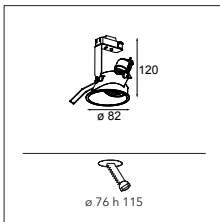

CONNECTED > SEE GOODIES

INSTALLATION ACCESSORIES

10889830 CONBOX 190X192X130X256

12290830 GYPKIT 190X190-Ø76

OPTICAL ACCESSORIES

10211903 SPREADLENS Ø50

10213003 SOFLENS Ø50