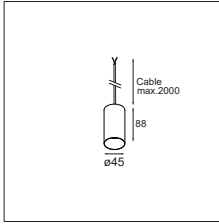

Minude 45 suspended LED for Kompas GE

	500mA	IP20	GWT 960°	0.28KG	

1X LED ARRAY INCL. 8.5W

! MUST BE COMBINED WITH KOMPAS CEILING BASE
(SEE MATRIX PAGES 108-109)

KOMPAS CEILING BASE > SEE PAGE 87

	2700K / CRI90+	3000K / CRI90+
	30°	30°
ano black	11465281	11465381
ano bronze	11465282	11465382
ano champagne	11465241	11465341
ano silver bronze	11465284	11465384
black struc	11465232	11465332
white struc	11465209	11465309

LUMINAIRE OUTPUT & POWER CONSUMPTION (white struc)

	350mA	500mA
2700K / 30°	498lm / 5.6W	686lm / 8.1W
3000K / 30°	498lm / 5.6W	686lm / 8.1W

01 — CEILING
02 — JACK
03 — TRACK
04 — WALL
05 — EXTERIOR
06 — PROFILES
07 — GOODIES