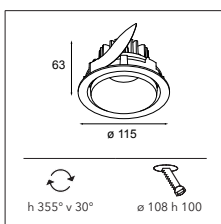

Smart kup 115 adjustable LED GE

1X LED ARRAY INCL. 9.2W

! 3500K ON REQUEST

DRIVER > SEE PRODUCT PAGE ON WEBSITE

SMART COMBINATIONS > SEE PAGES 320-329

CONNECTED > SEE GOODIES

INSTALLATION ACCESSORIES

10889830 CONBOX 190X192X130X256

12290530 GYPKIT 190X190 - Ø108

12810230 RECESSED RING Ø127 H100