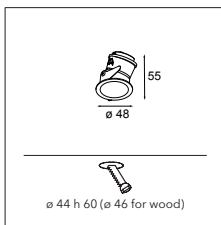

Smart asy lotis 48 IP55 LED warm dim GE

1X LED ARRAY INCL. | 4W

DRIVER > SEE PRODUCT PAGE ON WEBSITE

SMART COMBINATIONS > SEE PAGES 320-329

CONNECTED > SEE GOODIES

INSTALLATION ACCESSORIES

10889530 CONBOX 100X123X80X187

12290730 GYPKIT 100X120-045