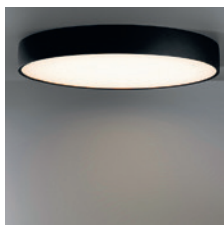

Flat moon 650 ceiling down LED GI

1X MED-POWER LED INCL. 62W

CONNECTED > SEE GOODIES

OPTICAL ACCESSORIES

13289200 FLAT MOON PRISMATIC DIFFUSER 650/670

13289300 FLAT MOON ICE PRISMATIC DIFFUSER 650/670