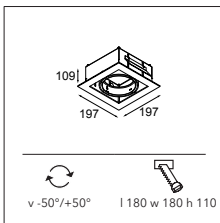

Multiple for 1x LED GE

1X LED (NOT INCL.)

! MUST BE USED WITH M-LED 111

DRIVER > SEE PRODUCT PAGE ON WEBSITE

CONNECTED > SEE GOODIES

M-LED > SEE BELOW

INSTALLATION ACCESSORIES

10390130 CONBOX 183X312X122X247

10410130 GYPKIT 310X212X170X170