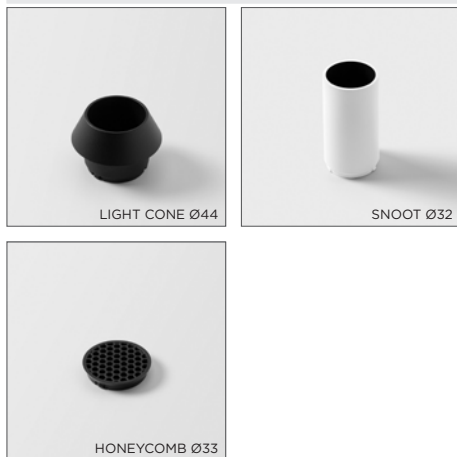

OPTICAL ACCESSORIES

	2700K / CRI90+		3000K / CRI90+		4000K / CRI90+	
	25°	40°	25°	40°	25°	40°
black chrome	13512080	13512180	13512280	13512380	13512480	13512580
black matt	13512083	13512183	13512283	13512383	13512483	13512583
white matt	13512038	13512138	13512238	13512338	13512438	13512538

LUMINAIRE OUTPUT & POWER CONSUMPTION (white matt)

	350mA	500mA
2700K / 25°	477lm 5W	642lm 7.2W
3000K / 25°	511lm 5W	642lm 7.2W
4000K / 25°	547lm 5W	642lm 7.2W