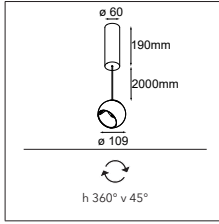

Marbul suspension adjustable LED GI

1X LED ARRAY INCL. 9.3W

! MUST BE COMBINED WITH MAGNETIC REFLECTOR
! LONGER SUSPENSION CABLE ON REQUEST

CONNECTED > SEE GOODIES

OPTICAL ACCESSORIES

10216830	MAGNETIC REFLECTOR Ø82 LED 10° ALU
10216930	MAGNETIC REFLECTOR Ø82 LED 10° CHAMPAGNE
10217030	MAGNETIC REFLECTOR Ø82 LED 10° GOLD
10217130	MAGNETIC REFLECTOR Ø82 LED 25° ALU
10217230	MAGNETIC REFLECTOR Ø82 LED 25° CHAMPAGNE
10217330	MAGNETIC REFLECTOR Ø82 LED 25° GOLD
10217430	MAGNETIC REFLECTOR Ø82 LED 40° ALU
10217530	MAGNETIC REFLECTOR Ø82 LED 40° CHAMPAGNE
10217630	MAGNETIC REFLECTOR Ø82 LED 40° GOLD

WARM DIM