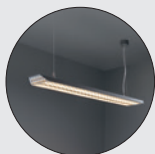

**MINUDE  
SUSPENSION**  
167

**PLACEBO**  
211

**SMART BALL <sup>(1)</sup>**  
302

**SMART TUBED  
SUSPENSION <sup>(1)</sup>**  
316

**TULIP**  
361

**UNITED**  
366

**VAEDER**  
372

<sup>(1)</sup> to be combined with Smart Cake / Smart Kup / Smart Lotis