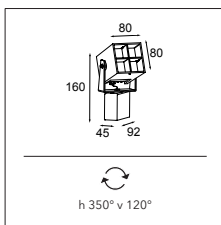

Julien square foot IP54 LED GI

1X HIGH POWER LED INCL. 4W

! NOT SUITABLE FOR INSTALLATION ≤ 5 KM FROM THE COAST