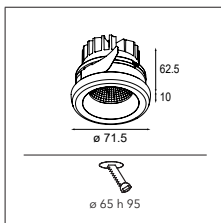

Médard recessed 70 LED warm dim GE

1X LED MODULE INCL. 12W

DRIVER > SEE PRODUCT PAGE ON WEBSITE

CONNECTED > SEE GOODIES