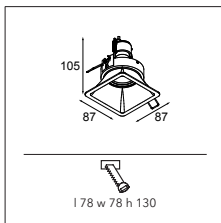

## Lotis square GU10

1X QPAR 16 | GU10 | MAX. 50W

\* RESISTIVE DIMMABLE ONLY WHEN USED WITH HALOGEN GU10 LAMP

CONNECTED > SEE GOODIES