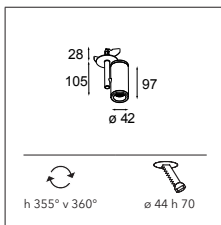

Médard 42 semi-recessed LED warm dim GE

1X LED ARRAY INCL. | 6W

DRIVER > SEE PRODUCT PAGE ON WEBSITE

CONNECTED > SEE GOODIES