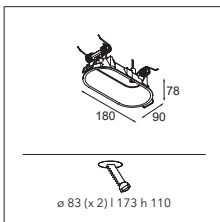

Modupoint LED ø90 deep recessed 2x

LUMINAIRE NOT INCL

! MUST BE USED WITH JACK LED FIXTURES:
MARBULITO > SEE PAGES 384-389
MÉDARD > SEE PAGES 390-395
MINUDE > SEE PAGES 396-401
! DEEP RECESS RESTRICTS ADJUSTABILITY FIXTURES
! COMBINATION WITH MÉDARD REQUIRES THE USE OF MODUPOINT STICK
! MOUNT LED DRIVER REMOTE AND ACCESSIBLE

INSTALLATION ACCESSORIES

13240009 MODUPOINT LED STICK 10CM GE WHITE STRUC

13240032 MODUPOINT LED STICK 10CM GE BLACK STRUC

13240109 MODUPOINT LED STICK 20CM GE WHITE STRUC

13240132 MODUPOINT LED STICK 20CM GE BLACK STRUC

13240209 MODUPOINT LED STICK 30CM GE WHITE STRUC

13240232 MODUPOINT LED STICK 30CM GE BLACK STRUC

IP20

GWT
960°

0.34KG

black struc	13240732
white struc	13240709