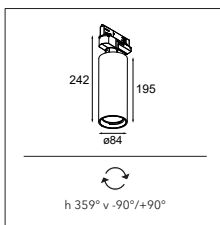

Charlatan track 85 LED GI

1X LED ARRAY INCL. 23.8W

! MUST BE COMBINED WITH REFLECTOR

TRACK COMPONENTS > SEE PAGES 508-511

OPTICAL ACCESSORIES

10210004	REFLECTOR Ø85 15°
10210005	REFLECTOR Ø85 25°
10210006	REFLECTOR Ø85 40°