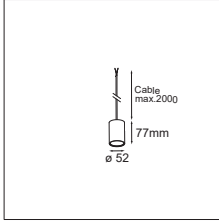

Smart tubed suspended 48 1x LED for Kompas GE

LUMINAIRE NOT INCL.

! MUST BE COMBINED WITH KOMPAS CEILING BASE
(SEE MATRIX PAGES 108-109)
! MUST BE COMBINED WITH SMART 48

KOMPAS CEILING BASE > SEE PAGE 87

SMART COMBINATIONS > SEE PAGES 320-329

black struc	12903232
white struc	12903209

Smart tubed suspended 82 large LED for Kompas GE