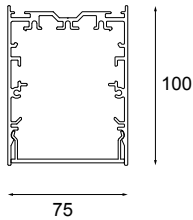

SLD75

A LED dedicated version of our famous SL75 lighting cove, SLD75 is a completely customisable solution, guaranteeing the perfect size for your setting. With a low UGR, our LED module, combined with different lenses – prismatic polycarbonate diffuser or PMMA diffuser – brings you the ideal solution for office lighting.

SLD75 fitted with standard poly lenses is perfect for general lighting and even comes standard with pre-set dimming.

more info? supermodular.com/en/sld75
configurator.supermodular.com