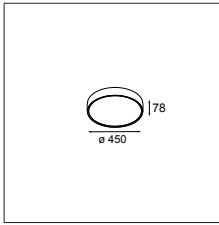

Flat moon 450 suspension down LED GI

1X MED-POWER LED INCL | 25.9W

! SUSPENSION KIT NOT INCLUDED

CONNECTED > SEE GOODIES

INSTALLATION ACCESSORIES

13309009 FLAT MOON 450 LED COVERPLATE WHITE STRUC

13309032 FLAT MOON 450 LED COVERPLATE BLACK STRUC

11061809 SUSPENSION KIT 4M - 3X0.75 (3 CABLES) - WHITE STRUC

11061832 SUSPENSION KIT 4M - 3X0.75 (3 CABLES) - BLACK STRUC

11061909 SUSPENSION KIT 4M - 5X0.75 (3 CABLES) - WHITE STRUC

11061932 SUSPENSION KIT 4M - 5X0.75 (3 CABLES) - BLACK STRUC

11066009 SUSPENSION KIT 4M / 3X0.75 TRIANGLE (3 CABLES) WHITE STRUC

11066032 SUSPENSION KIT 4M / 3X0.75 TRIANGLE (3 CABLES) BLACK STRUC

11066109 SUSPENSION KIT 4M / 5X0.75 TRIANGLE (3 CABLES) WHITE STRUC

11066132 SUSPENSION KIT 4M / 5X0.75 TRIANGLE (3 CABLES) BLACK STRUC

OPTICAL ACCESSORIES

13289000 FLAT MOON PRISMATIC DIFFUSER 450/470

13289100 FLAT MOON ICE PRISMATIC DIFFUSER 450/470