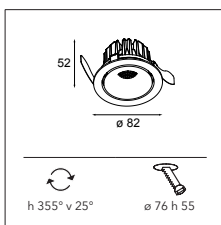

Smart cake 82 adjustable LED warm dim GE

1X LED ARRAY INCL. 6W

DRIVER > SEE PRODUCT PAGE ON WEBSITE

SMART COMBINATIONS > SEE PAGES 320-329

CONNECTED > SEE GOODIES

INSTALLATION ACCESSORIES

10889830 CONBOX 190X192X130X256

12290830 GYPKIT 190X190 - Ø76

12500230 SMART RECESSED RING 82