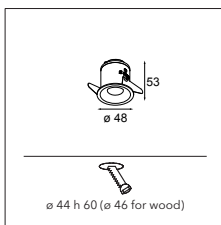

Smart cake 48 + IP55 LED GE

1X LED ARRAY INCL. 3W

! 3500K ON REQUEST

DRIVER > SEE PRODUCT PAGE ON WEBSITE

SMART COMBINATIONS > SEE PAGES 320-329

CONNECTED > SEE GOODIES

INSTALLATION ACCESSORIES

10889530 CONBOX 100X123X80X187

12290730 GYPKIT 100X120 - Ø45