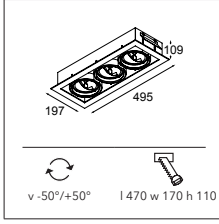

Multiple 3x AR111 GE

3X QR-LP 111 | G53 | MAX. 50W

! CAN BE COMBINED WITH M-LED 111

M-LED > SEE LEFT PAGE

INSTALLATION ACCESSORIES

10390330 CONBOX 228X532X122X292

10410330 GYPKIT 530X257X470X170