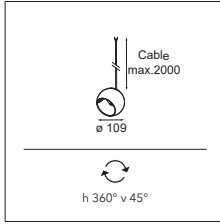

Marbul suspended adjustable LED
for Kompas GE

1X LED ARRAY INCL. 8.9W

! MUST BE COMBINED WITH KOMPAS CEILING BASE
(SEE MATRIX PAGES 108-109)
! MUST BE COMBINED WITH MAGNETIC REFLECTOR
! LONGER SUSPENSION CABLE ON REQUEST

KOMPAS CEILING BASE > SEE PAGE 87

OPTICAL ACCESSORIES

10216830	MAGNETIC REFLECTOR Ø82 LED 10° ALU
10216930	MAGNETIC REFLECTOR Ø82 LED 10° CHAMPAGNE
10217030	MAGNETIC REFLECTOR Ø82 LED 10° GOLD
10217130	MAGNETIC REFLECTOR Ø82 LED 25° ALU
10217230	MAGNETIC REFLECTOR Ø82 LED 25° CHAMPAGNE
10217330	MAGNETIC REFLECTOR Ø82 LED 25° GOLD
10217430	MAGNETIC REFLECTOR Ø82 LED 40° ALU
10217530	MAGNETIC REFLECTOR Ø82 LED 40° CHAMPAGNE
10217630	MAGNETIC REFLECTOR Ø82 LED 40° GOLD

	500mA	IP20	GWT 960°	0.83KG	

	2700K / CRI90+	3000K / CRI90+
black struc	13481632	13481732
white struc	13481609	13481709

LUMINAIRE OUTPUT & POWER CONSUMPTION
(white struc)

	350mA	500mA
2700K / 25° alu	703lm / 9.3W	964lm / 13.8W
3000K / 25° alu	748lm / 9.3W	1026lm / 13.8W