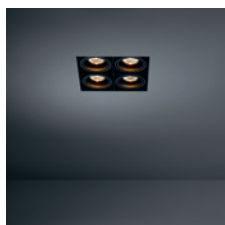

Mini multiple trimless 4x GU10

4X QPAR 16 | GU10 | MAX. 50W

* RESISTIVE DIMMABLE ONLY WHEN USED WITH HALOGEN GU10 LAMP

CONNECTED > SEE GOODIES

INSTALLATION ACCESSORIES

10440430 CONBOX 237X258X130X315

10460430 RECESSED FRAME MINI MULTIPLE TRIMLESS 4X