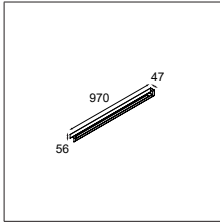

United asy (974mm) 1x LED GI

3X LEDLINE INCL. 4.5W

CONNECTED > SEE GOODIES

INSTALLATION ACCESSORIES

13403009	UNITED ASY COVER(974MM) 1X WHITE STRUC
13403032	UNITED ASY COVER(974MM) 1X BLACK STRUC