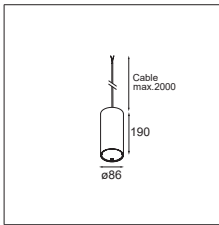

LUMINAIRE NOT INCL.

! MUST BE COMBINED WITH KOMPAS CEILING BASE
(SEE MATRIX PAGES 108-109)
! MUST BE COMBINED WITH SMART 82
! LONGER SUSPENSION CABLE ON REQUEST

KOMPAS CEILING BASE > SEE PAGE 87

SMART COMBINATIONS > SEE PAGES 320-329

black struc	12843632
white struc	12843609