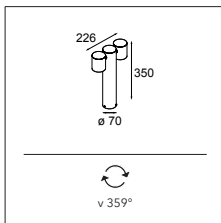

Lowieze low IP54 2x LED GI

2X HIGH POWER LED INCL. 4W

! NOT SUITABLE FOR INSTALLATION ≤ 5 KM FROM THE COAST

INSTALLATION ACCESSORIES

11189802 EARTHIPIN H350