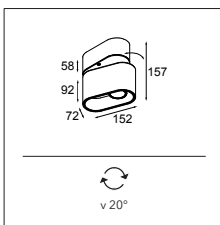

CONNECTED > SEE GOODIES