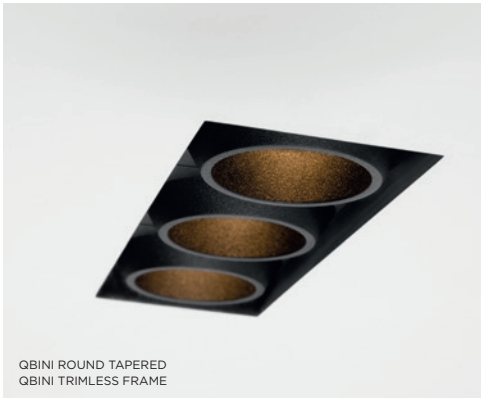

## Qbini surface box 2x LED GE

LUMINAIRE NOT INCLUDED

black struc	13120132
white struc	13120109

QBINI ROUND IN  
QBINI BLIND COVER  
QBINI TRIMLESS FRAME

QBINI SQUARE OUT  
QBINI FRAME

QBINI SQUARE TAPERED  
QBINI FRAME