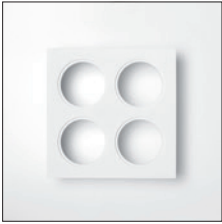

K-set 72 4SQx

LUMINAIRE NOT INCL.

! TO BE COMBINED WITH K-72 AND PUPIL