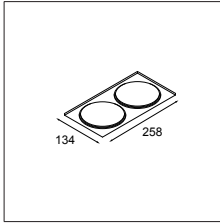

Smart mask 115 2x

LUMINAIRE NOT INCL.

black struc	12810132
gold	12810146
white struc	12810109