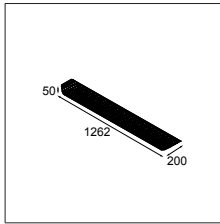

Vaeder LED GI

8X LED LINE INCL. 4W

CONNECTED > SEE GOODIES