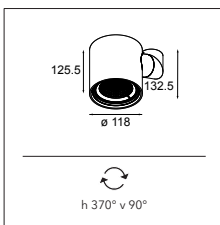

Stove LED GE

1X LED ARRAY INCL. | 16.2W

! CAN BE USED WITH GEAR ACCESS COVER PLATE

DRIVER > SEE PRODUCT PAGE ON WEBSITE

CONNECTED > SEE GOODIES

INSTALLATION ACCESSORIES

11932009 GEAR ACCESS COVERPLATE (CUTOUT SIZE Ø127 H130)

10203009 BASE FLANGE Ø90 H3 - WHITE STRUC

10203032 BASE FLANGE Ø90 H3 - BLACK STRUC

10204009 BASE FLANGE TUBE Ø90 H20 - WHITE STRUC

10204032 BASE FLANGE TUBE Ø90 H20 - BLACK STRUC

OPTICAL ACCESSORIES

11949730 REFLECTOR LED Ø80 FLOOD

11949930 REFLECTOR LED Ø80 SPOT