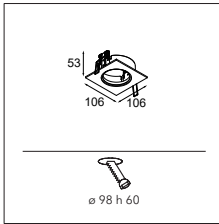

K-set 77 1x

0.20KG

LUMINAIRE NOT INCL.

! TO BE COMBINED WITH K-77

black struc	14052032
donkey grey struc	14052071
white struc	14052009