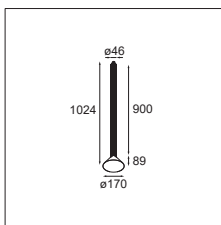

Extruded 900mm LED GE

1X LED ARRAY INCL. 8.5W

! SUSPENSION KIT NOT INCLUDED

DRIVER > SEE PRODUCT PAGE ON WEBSITE

CONNECTED > SEE GOODIES

INSTALLATION ACCESSORIES > SEE BELOW