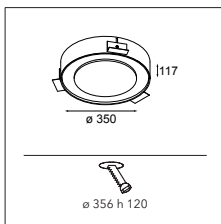

Downut 350 TL5C GI

1X T16-R 2GX13 55W