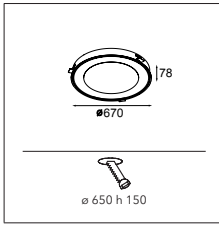

Flat moon eclips 670 recessed LED GI

LED MODULE INCL. 36W

CONNECTED > SEE GOODIES

DALI/PUSHDIM	2700K / CRI90+	3000K / CRI90+	4000K / CRI90+
black struc	13382332	13382432	13382532
white struc	13382309	13382409	13382509

LUMINAIRE OUTPUT & POWER CONSUMPTION (white struc)

2700K	2709lm / 43W
3000K	2625lm / 43W
4000K	2981lm / 43W