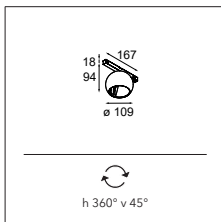

Marbul track 48V 1x LED warm dim GI

1X LED ARRAY INCL. 12W

! MUST BE COMBINED WITH MAGNETIC REFLECTOR
! WHITE PISTA 48V SPOTS HAVE A WHITE 48V TRACK ADAPTER.
BLACK PISTA 48V SPOTS HAVE A BLACK ADAPTER. DEVIATION FROM THIS IS ONLY POSSIBLE ON REQUEST.

CONNECTED > SEE GOODIES

OPTICAL ACCESSORIES

10219330	MAGNETIC REFLECTOR Ø82 LED WARM DIM 25° ALU
10219430	MAGNETIC REFLECTOR Ø82 LED WARM DIM 40° ALU
10219830	MAGNETIC REFLECTOR Ø82 LED WARM DIM 40° CHAMPAGNE
10219630	MAGNETIC REFLECTOR Ø82 LED WARM DIM 40° GOLD

TRACK 48V COMPONENTS > SEE PAGES 462-467