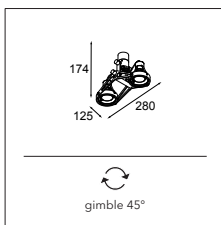

## Nomad 2x GU10

2X QPAR 16-20 | GU10 | 50-75W

\* RESISTIVE DIMMABLE ONLY WHEN USED WITH HALOGEN GU10 LAMP

! BASE FLANGE OPTIONAL

CONNECTED > SEE GOODIES