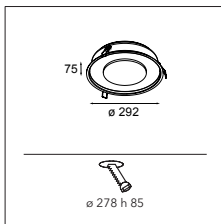

Downut flange 292 TL5C GI

1X T16-R 2GX13 22W