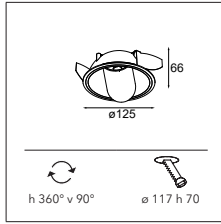

Hollow 125 LED GE

1X LED ARRAY INCL. 8.5W

DRIVER > SEE PRODUCT PAGE ON WEBSITE

CONNECTED > SEE GOODIES

INSTALLATION ACCESSORIES > SEE RIGHT PAGE

10889830 CONBOX 192X190X130X256

12292830 GYPSUM FIBREBOARD 190X190

	2700K / CRI90+	3000K / CRI90+
	30°	30°
black struc - black struc	12171056	12171156
black struc - gold	12171032	12171132
black struc - white struc	12171047	12171147
gold - gold	12171087	12171187
white struc - white struc	12171009	12171109

LUMINAIRE OUTPUT & POWER CONSUMPTION (white struc - white struc)

	350mA	500mA
2700K / 30°	346lm / 5.7W	467lm / 8.5W
3000K / 30°	353lm / 5.7W	476lm / 8.5W