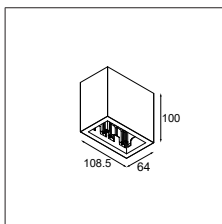

Qbini surface box 2x LED GE

LUMINAIRE NOT INCLUDED

black struc	13120132
white struc	13120109