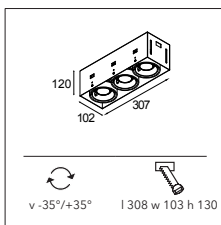

Mini multiple trimless 3x GU10

3X QPAR 16 | GU10 | MAX. 50W

* RESISTIVE DIMMABLE ONLY WHEN USED WITH HALOGEN GU10 LAMP

CONNECTED > SEE GOODIES

INSTALLATION ACCESSORIES

10440730 CONBOX 342X158X130X420

10460730 RECESSED FRAME MINI MULTIPLE TRIMLESS 3X