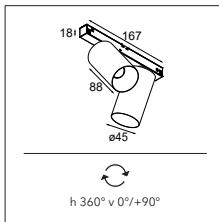

Minude 45 adjustable track 48V 2x LED GI

2X LED ARRAY INCL. 8.1W

! ALL WHITE PISTA 48V SPOTS HAVE A WHITE 48V TRACK ADAPTER.
! ALL OTHER COLOURS HAVE A BLACK ADAPTER. DEVIATION FROM THIS IS ONLY POSSIBLE ON REQUEST.

CONNECTED > SEE GOODIES

TRACK 48V COMPONENTS > SEE PAGES 462-467