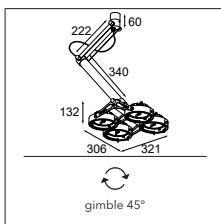

Nomad 4x LED AR111 GI

4X LED MODULE INCL. 12W

CONNECTED > SEE GOODIES