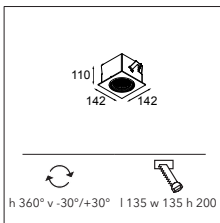

Marcel 1x LED GE

1X LED ARRAY INCL. 17.2W

DRIVER > SEE PRODUCT PAGE ON WEBSITE

CONNECTED > SEE GOODIES

OPTICAL ACCESSORIES

10212700 TRANSPARENT GLASS Ø79

10212703 SPREADLENS Ø79

10212702 HONEYCOMB Ø79

11949730 REFLECTOR LED Ø80 FLOOD

11949830 REFLECTOR LED Ø80 MEDIUM

11949930 REFLECTOR LED Ø80 SPOT