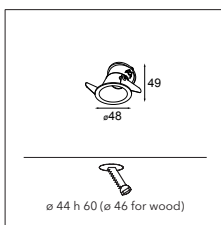

Smart asy lotis 48 LED GE

1X HIGH POWER LED INCL. 1.5W

! 3500K ON REQUEST

DRIVER > SEE PRODUCT PAGE ON WEBSITE

SMART COMBINATIONS > SEE PAGES 320-329

CONNECTED > SEE GOODIES

INSTALLATION ACCESSORIES

10889530 CONBOX 100X123X80X187

12290730 GYPKIT 100X120-045