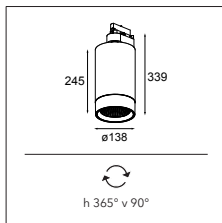

Kanon track 138 LED GI

1X LED ARRAY INCL. 49.7W

TRACK COMPONENTS > SEE PAGES 508-511

OPTICAL ACCESSORIES

10216800	TRANSPARENT GLASS Ø107
10216803	SPREADLENS Ø107
10216030	REFLECTOR Ø111 LED SPOT
10216130	REFLECTOR Ø111 LED MEDIUM
10216230	REFLECTOR Ø111 LED FLOOD
10216330	REFLECTOR Ø111 LED WIDE FLOOD