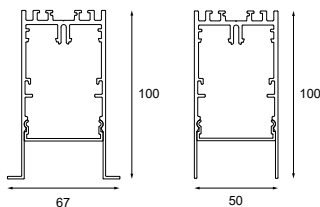

HIGH

more info? supermodular.com/en/sld50-naked
supermodular.com/en/sld50-office-compliant
supermodular.com/en/sld50-poly-in
supermodular.com/en/sld50-poly-out
supermodular.com/en/sld50-high
configurator.supermodular.com

A member of our popular SLD family, SLD50 is a thin, attractive (50 mm wide) variant. To complement its linear light, designers can incorporate Modular L.I.'s Eyeball, a small yet highly powerful, adjustable spot that can be rotated 360° and adjusted 30° in both directions. Its sleek design makes SLD50 a perfect solution for offices. Its luscious colours, champagne, gold, bronze and silver bronze will not go unnoticed in residential and hospitality environments.

The sexiest member of our gang

With SLD50 naked you can think up your own configuration: different outer and inner profiles in different colour combinations, 4 possible mountings, the naked linear LED tubes that come in 3 different lengths and the option to add 1 or 2 accent lights, in the form of our naked Eyeball luminaires. Office, residential and hospitality settings won't get enough of our warm colour options for the inner profiles (champagne, gold, bronze and silver bronze).

Always aim high

If more powerful light combined with the same brilliant esthetics of SLD50 naked is your desire, SLD50 high fulfills it. Perfect for a space in which users require an extra degree of visual comfort. Its deep recessed light units provide powerful luminance, the perfect fit for an office looking to add architectural feel to its ambiance. Available in SLD50 colours, trimless, in a surface mounted, suspended and recessed version, and with flange, for the recessed version only.