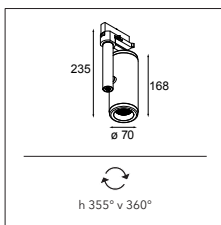

Médard 70 track LED GI

1X LED ARRAY INCL. 11W

TRACK COMPONENTS > SEE PAGES 508-511