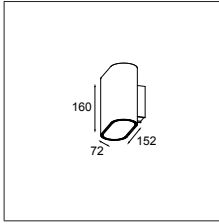

Duell wall LED 900lm GI

2X LED ARRAY INCL. 6.2W