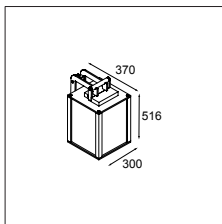

Kabaz wall IP44 E27

1X TC-TSE E27 MAX. 23W

! NOT SUITABLE FOR INSTALLATION $\leq$ 5KM FROM THE COAST

INSTALLATION ACCESSORIES

11130409 KABAZ MAROC PLATE WHSTR

11130422 KABAZ MAROC PLATE KHAKI

11130432 KABAZ MAROC PLATE BLSTR

11130433 KABAZ MAROC PLATE DESERT

11130509 KABAZ LOUVRE PLATE WHSTR

11130522 KABAZ LOUVRE PLATE KHAKI

11130532 KABAZ LOUVRE PLATE BLSTR

11130533 KABAZ LOUVRE PLATE DESERT