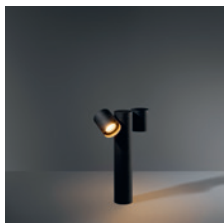

Lowieze low IP54 2x LED GI

2X HIGH POWER LED INCL. 4W

! NOT SUITABLE FOR INSTALLATION ≤ 5 KM FROM THE COAST

INSTALLATION ACCESSORIES

11189802 EARTHIPIN H350