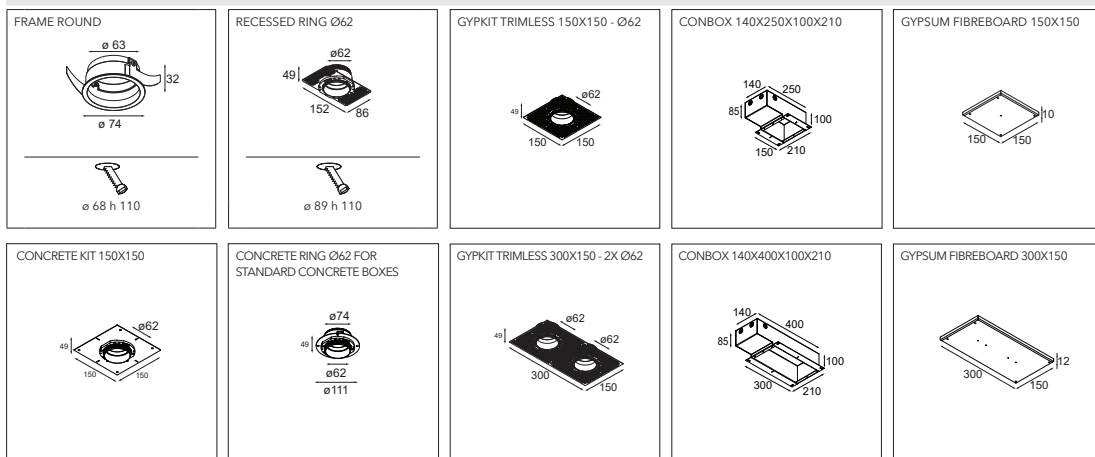

### INSTALLATION ACCESSORIES

TETRIX CONE - TRIMLESS

TETRIX CONE - TRIMLESS

TETRIX CONE - FLANGE

TETRIX CONE - TRIMLESS

TETRIX CONE - TRIMLESS  
SNOOT

TETRIX CONE - TRIMLESS  
HONEYCOMB

TETRIX CONE - FLANGE  
LIGHT CONE Ø44