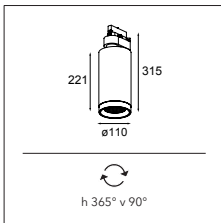

Kanon track 110 LED GI

1X LED ARRAY INCL. 40W