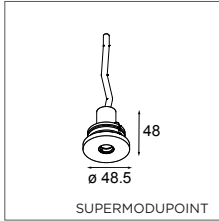

ACCESSORIES

10040205	DEFINITIF STICK 10CM GE ALU
10040202	DEFINITIF STICK 10CM GE BLACK
10040201	DEFINITIF STICK 10CM GE WHITE STRUC
10040305	DEFINITIF STICK 20CM GE ALU
10040302	DEFINITIF STICK 20CM GE BLACK
10040301	DEFINITIF STICK 20CM GE WHITE STRUC
10040405	DEFINITIF STICK 30CM GE ALU
10040402	DEFINITIF STICK 30CM GE BLACK
10040401	DEFINITIF STICK 30CM GE WHITE STRUC
10000005	SUPERMODUPOINT EQ GE ALU
10000002	SUPERMODUPOINT EQ GE BLACK
10000001	SUPERMODUPOINT EQ GE WHITE STRUC

alu	10050105
black	10050102
white struc	10050101

01 — CEILING

02 — JACK

03 — TRACK

04 — WALL

05 — EXTERIOR

06 — PROFILES

07 — GOODIES

REQUIRED PARTS