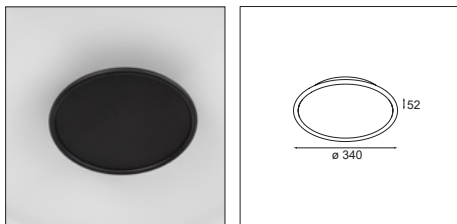

Kompas ceiling base ø340 GI

LUMINAIRE NOT INCL.

! MUST BE USED WITH:
MARBUL SUSPENDED FOR KOMPAS > SEE PAGES 88-91
MINUDE SUSPENDED FOR KOMPAS > SEE PAGES 92-93
PLACEBO DOWN/UP FOR KOMPAS > SEE PAGES 94-99
SMART BALL SUSPENDED FOR KOMPAS > SEE PAGES 100-101
SMART TUBED SUSPENDED FOR KOMPAS > SEE PAGES 102-105
TULIP BLOOM/BLOSSOM FOR KOMPAS > SEE PAGES 106-107