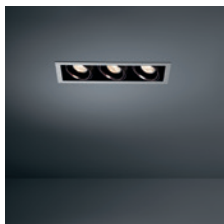

Mini multiple 3x GU10

3X QPAR 16 | GU10 | MAX. 50W

* RESISTIVE DIMMABLE ONLY WHEN USED WITH HALOGEN GU10 LAMP

CONNECTED > SEE GOODIES

INSTALLATION ACCESSORIES

10400330 CONBOX 257X327X147X321

10420330 GYPKIT 345X287X315X110