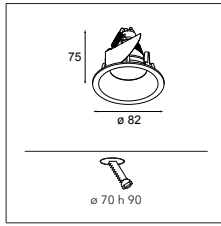

Smart lotis 82 MR16 GE

1X QR-CBC 51 | GU 5.3 | MAX. 50W

INSTALLATION ACCESSORIES

10889830 CONBOX 190X192X130X256

12290130 GYPKIT 190X190 - Ø70

12291030 GYPKIT 210X190-2XØ70 R35-88

12500230 SMART RECESSED RING 82

12V

IP20

GWT
960°

0.10KG

black struc

12450032