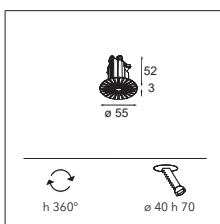

Modupoint LED trimless

LUMINAIRE NOT INCL

! MUST BE USED WITH JACK LED FIXTURES:
MARBULITO > SEE PAGES 384-389
MÉDARD > SEE PAGES 390-395
MINUDE > SEE PAGES 396-401
! MOUNT LED DRIVER REMOTE AND ACCESSIBLE

INSTALLATION ACCESSORIES

13240009 MODUPOINT LED STICK 10CM GE WHITE STRUC

13240032 MODUPOINT LED STICK 10CM GE BLACK STRUC

13240109 MODUPOINT LED STICK 20CM GE WHITE STRUC

13240132 MODUPOINT LED STICK 20CM GE BLACK STRUC

13240209 MODUPOINT LED STICK 30CM GE WHITE STRUC

13240232 MODUPOINT LED STICK 30CM GE BLACK STRUC

n/a	13240400