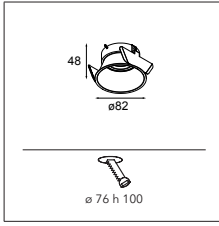

WARM DIM

Lotis 82 concrete for LED GE

1X LED (NOT INCL.)

! MUST BE USED WITH M-LED 50

DRIVER > SEE PRODUCT PAGE ON WEBSITE

CONNECTED > SEE GOODIES

M-LED > SEE LEFT PAGE

black

13080102

LUMINAIRE OUTPUT & POWER CONSUMPTION (white struc - M-LED 50 alu)

	350mA	500mA
2700K / 25°	406lm / 6.2W	521lm / 9.2W
3000K / 25°	430lm / 6.2W	577lm / 9.2W
3500K / 25°	446lm / 6.2W	600lm / 9.2W
4000K / 25°	459lm / 6.2W	616lm / 9.2W