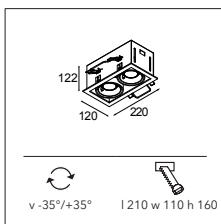

Mini multiple 2x LED retrofit

2X LED GU10 INCL | 5.5W

CONNECTED > SEE GOODIES

INSTALLATION ACCESSORIES

10400230 CONBOX 257X222X147X321

10420230 GYPKIT 240X287X210X110