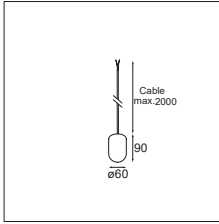

Placebo up LED for Kompas GE

1X LED ARRAY INCL. 6.3W

! MUST BE COMBINED WITH KOMPAS CEILING BASE (SEE MATRIX PAGES 108-109)
! MUST BE COMBINED WITH GLASS TUBE OR GLASS BALL (NOT INCLUDED);
LUMEN OUTPUT DEPENDS ON CHOICE OF GLASS ACCESSORY
! CAN BE COMBINED WITH PLACEBO SHADES
! LONGER SUSPENSION CABLE ON REQUEST

KOMPAS CEILING BASE > SEE PAGE 87

PLACEBO SHADES > SEE BELOW

OPTICAL ACCESSORIES

12623038	PLACEBO GLASS TUBE UP (46MM) WHITE MATT
12623238	PLACEBO GLASS TUBE UP (130MM) WHITE MATT
12625038	PLACEBO GLASS BALL UP (Ø90MM) WHITE MATT
12625238	PLACEBO GLASS BALL UP (Ø155MM) WHITE MATT

	2700K / CRI90+	3000K / CRI90+
ano black	13582203	13582303
ano bronze	13582282	13582382
ano champagne	13582241	13582341
ano silver bronze	13582284	13582384
black struc	13582232	13582332
white struc	13582209	13582309

LUMINAIRE OUTPUT & POWER CONSUMPTION (glass ball ø155)

	2700K	3000K
	608lm / 6.3W	625lm / 6.3W

PLACEBO SHADES

BEANIE				DOULI				SOMBRERO			
white matt	black matt	bronze	champagne	white matt	black matt	bronze	champagne	white matt	black matt	bronze	champagne
12628038	12628083	12628018	12628017	12629038	12629083	12629018	12629017	12627038	12627083	12627018	12627017