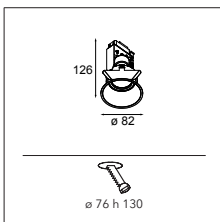

Lotis 82 concrete GU10

1X QPAR 16 | GU10 | MAX. 50W

* RESISTIVE DIMMABLE ONLY WHEN USED WITH HALOGEN GU10 LAMP

CONNECTED > SEE GOODIES