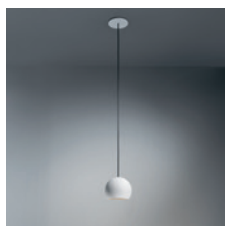

Marbul suspension LED GE

1X LED ARRAY INCL. 9.3W

! MUST BE COMBINED WITH MAGNETIC REFLECTOR
! LONGER SUSPENSION CABLE ON REQUEST

DRIVER > SEE PRODUCT PAGE ON WEBSITE

CONNECTED > SEE GOODIES

OPTICAL ACCESSORIES

10216830	MAGNETIC REFLECTOR Ø82 LED 10° ALU
10216930	MAGNETIC REFLECTOR Ø82 LED 10° CHAMPAGNE
10217030	MAGNETIC REFLECTOR Ø82 LED 10° GOLD
10217130	MAGNETIC REFLECTOR Ø82 LED 25° ALU
10217230	MAGNETIC REFLECTOR Ø82 LED 25° CHAMPAGNE
10217330	MAGNETIC REFLECTOR Ø82 LED 25° GOLD
10217430	MAGNETIC REFLECTOR Ø82 LED 40° ALU
10217530	MAGNETIC REFLECTOR Ø82 LED 40° CHAMPAGNE
10217630	MAGNETIC REFLECTOR Ø82 LED 40° GOLD