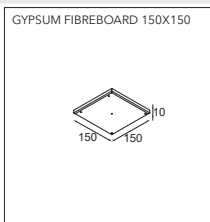

### INSTALLATION ACCESSORIES

TETRIX OBLIQUE - TRIMLESS

TETRIX OBLIQUE - TRIMLESS

TETRIX OBLIQUE - FLANGE

TETRIX OBLIQUE - TRIMLESS  
LIGHT CONE Ø44

TETRIX OBLIQUE - TRIMLESS  
LIGHT CONE Ø44

TETRIX OBLIQUE - TRIMLESS  
SNOOT