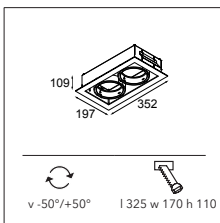

Multiple for 2x LED GE

2X LED (NOT INCL.)

! MUST BE USED WITH M-LED 111

DRIVER > SEE PRODUCT PAGE ON WEBSITE

CONNECTED > SEE GOODIES

M-LED > SEE BELOW

INSTALLATION ACCESSORIES

10390230 CONBOX 228X387X122X292

10410230 GYPKIT 385X257X325X170