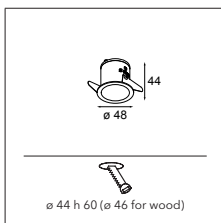

Smart lotis 48 LED GE

1X HIGH POWER LED INCL. 1.5W

! 3500K ON REQUEST

DRIVER > SEE PRODUCT PAGE ON WEBSITE

SMART COMBINATIONS > SEE PAGES 320-329

CONNECTED > SEE GOODIES

INSTALLATION ACCESSORIES

10889530 CONBOX 100X123X80X187

12290730 GYPKIT 100X120 - Ø45