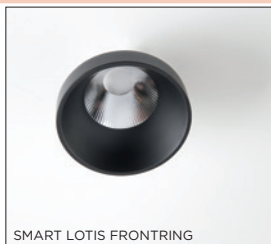

SMART FRONTRINGS