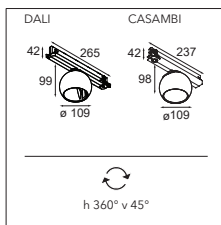

Marbul track LED GI

1X LED ARRAY INCL. 6W

! MUST BE COMBINED WITH MAGNETIC REFLECTOR

CONNECTED > SEE GOODIES

OPTICAL ACCESSORIES

10216830	MAGNETIC REFLECTOR Ø82 LED 10° ALU
10216930	MAGNETIC REFLECTOR Ø82 LED 10° CHAMPAGNE
10217030	MAGNETIC REFLECTOR Ø82 LED 10° GOLD
10217130	MAGNETIC REFLECTOR Ø82 LED 25° ALU
10217230	MAGNETIC REFLECTOR Ø82 LED 25° CHAMPAGNE
10217330	MAGNETIC REFLECTOR Ø82 LED 25° GOLD
10217430	MAGNETIC REFLECTOR Ø82 LED 40° ALU
10217530	MAGNETIC REFLECTOR Ø82 LED 40° CHAMPAGNE
10217630	MAGNETIC REFLECTOR Ø82 LED 40° GOLD

TRACK COMPONENTS > SEE PAGES 508-511