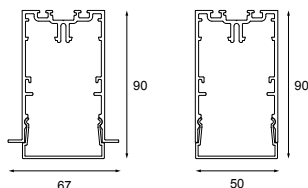

SLD50

POLY OUT