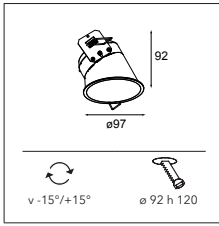

WARM DIM

Asy lotis 97 adjustable for LED GE

1X LED (NOT INCL.)

! MUST BE USED WITH M-LED 50

DRIVER > SEE PRODUCT PAGE ON WEBSITE

CONNECTED > SEE GOODIES

M-LED > SEE BELOW

INSTALLATION ACCESSORIES

12290330 GYPKIT 190X190-Ø92

OPTICAL ACCESSORIES

10213103 SOFTLENS Ø44