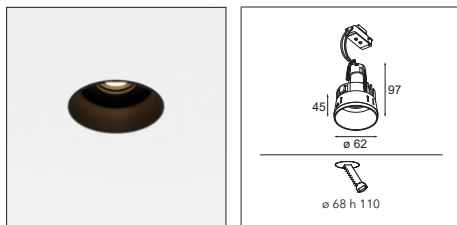

Tetrix Straight 62 LED Hue retrofit