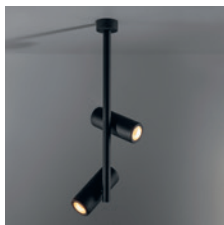

Médard 70 stretched 2x LED warm dim GI

2X LED ARRAY INCL. | 12W