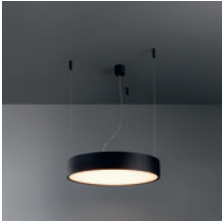

Flat moon 450 suspension up/down LED GI

1X MED-POWER LED INCL. 40W

! SUSPENSION KIT NOT INCLUDED

CONNECTED > SEE GOODIES

INSTALLATION ACCESSORIES

11061809	SUSPENSION KIT 4M - 3X0.75 (3 CABLES) - WHITE STRUC
11061832	SUSPENSION KIT 4M - 3X0.75 (3 CABLES) - BLACK STRUC
11061909	SUSPENSION KIT 4M - 5X0.75 (3 CABLES) - WHITE STRUC
11061932	SUSPENSION KIT 4M - 5X0.75 (3 CABLES) - BLACK STRUC
11062409	SUSPENSION KIT 4M - 9X0.75 (3 CABLES) - WHITE STRUC
11062432	SUSPENSION KIT 4M - 9X0.75 (3 CABLES) - BLACK STRUC
11066009	SUSPENSION KIT 4M / 3X0.75 TRIANGLE (3 CABLES) WHITE STRUC
11066032	SUSPENSION KIT 4M / 3X0.75 TRIANGLE (3 CABLES) BLACK STRUC
11066109	SUSPENSION KIT 4M / 5X0.75 TRIANGLE (3 CABLES) WHITE STRUC
11066132	SUSPENSION KIT 4M / 5X0.75 TRIANGLE (3 CABLES) BLACK STRUC
11066209	SUSPENSION KIT 4M / 9X0.75 TRIANGLE (3 CABLES) WHITE STRUC
11066232	SUSPENSION KIT 4M / 9X0.75 TRIANGLE (3 CABLES) BLACK STRUC

OPTICAL ACCESSORIES

13289000	FLAT MOON PRISMATIC DIFFUSER 450/470
13289100	FLAT MOON ICE PRISMATIC DIFFUSER 450/470

DALI	2700K / CRI90+	3000K / CRI90+	4000K / CRI90+
black struc	13300932	13301032	13301132
white struc	13300909	13301009	13301109

1-10V/PUSHDIM	2700K / CRI90+	3000K / CRI90+	4000K / CRI90+
black struc	13300632	13300732	13300832
white struc	13300609	13300709	13300809

LUMINAIRE OUTPUT & POWER CONSUMPTION

(white struc)

2700K / 110°	3720lm / 45.4W
3000K / 110°	3573lm / 45.4W
4000K / 110°	4102lm / 45.4W