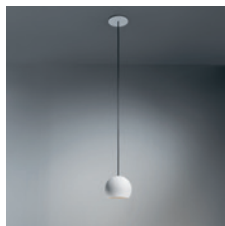

Marbul suspension LED warm dim GE

1X LED ARRAY INCL. 12W

! MUST BE COMBINED WITH MAGNETIC REFLECTOR
! LONGER SUSPENSION CABLE ON REQUEST

DRIVER > SEE PRODUCT PAGE ON WEBSITE

CONNECTED > SEE GOODIES

OPTICAL ACCESSORIES

10219330	MAGNETIC REFLECTOR Ø82 LED WARM DIM 25° ALU
10219430	MAGNETIC REFLECTOR Ø82 LED WARM DIM 40° ALU
10219830	MAGNETIC REFLECTOR Ø82 LED WARM DIM 40° CHAMPAGNE
10219630	MAGNETIC REFLECTOR Ø82 LED WARM DIM 40° GOLD