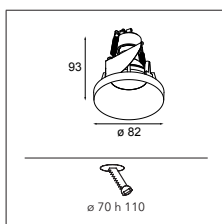

Smart kup 82 GU10

1X LED GU10 INCL. GU10 MAX. 50W

* RESISTIVE DIMMABLE ONLY WHEN USED WITH HALOGEN GU10 LAMP

SMART COMBINATIONS > SEE PAGES 320-329

CONNECTED > SEE GOODIES

INSTALLATION ACCESSORIES

10889830 CONBOX 190X192X130X256

12290130 GYPKIT 190X190-Ø70

12291030 GYPKIT 210X190-2XØ70 R35-88

12500230 SMART RECESSED RING 82