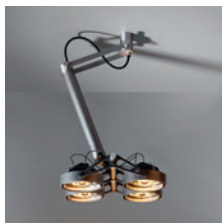

Nomad 4x LED AR111 GI

4X LED MODULE INCL. 12W

CONNECTED > SEE GOODIES