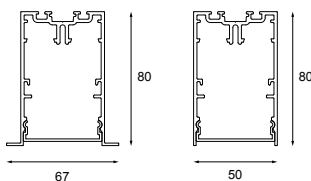

SLD50

POLY IN

more info? supermodular.com/en/sld50-naked
supermodular.com/en/sld50-office-compliant
supermodular.com/en/sld50-poly-in
supermodular.com/en/sld50-poly-out
supermodular.com/en/sld50-high
configurator.supermodular.com

A member of our popular SLD family, SLD50 is a thin, attractive (50 mm wide) variant. To complement its linear light, designers can incorporate Modular L.I.'s Eyeball, a small yet highly powerful, adjustable spot that can be rotated 360° and adjusted 30° in both directions. Its sleek design makes SLD50 a perfect solution for offices. Its luscious colours, champagne, gold, bronze and silver bronze will not go unnoticed in residential and hospitality environments.

The sexiest member of our gang

With SLD50 naked you can think up your own configuration: different outer and inner profiles in different colour combinations, 4 possible mountings, the naked linear LED tubes that come in 3 different lengths and the option to add 1 or 2 accent lights, in the form of our naked Eyeball luminaires. Office, residential and hospitality settings won't get enough of our warm colour options for the inner profiles (champagne, gold, bronze and silver bronze).

Always aim high

If more powerful light combined with the same brilliant esthetics of SLD50 naked is your desire, SLD50 high fulfills it. Perfect for a space in which users require an extra degree of visual comfort. Its deep recessed light units provide powerful luminance, the perfect fit for an office looking to add architectural feel to its ambiance. Available in SLD50 colours, trimless, in a surface mounted, suspended and recessed version, and with flange, for the recessed version only.