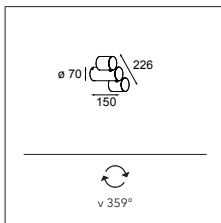

Lowie IP54 2x LED GI

2X HIGH POWER LED INCL. 4W

! NOT SUITABLE FOR INSTALLATION ≤5KM FROM THE COAST

	230V		IP54	GWT 960°	1.60KG	

	3000K / CRI90+
	40°
black struc	12670408

LUMINAIRE OUTPUT & POWER CONSUMPTION (lumen value per lamp unit)

3000K / 40° 208lm / 9W