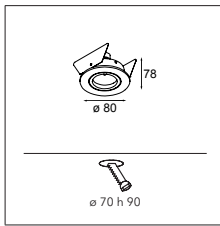

K-0 80 MR16 GE

1X QR-CBC 51 | GX5.3 | MAX. 50W

INSTALLATION ACCESSORIES

10889830 CONBOX 190X192X130X256

12290130 GYPKIT 190X190-Ø70

OPTICAL ACCESSORIES

10280102 BLRING Ø50 HIGH BLACK

alu	10270005
black	10270002
white struc	10270001