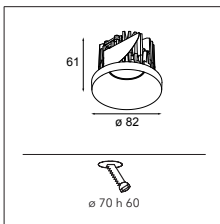

Smart kup 82 LED warm dim GE

1X LED ARRAY INCL. 6W

DRIVER > SEE PRODUCT PAGE ON WEBSITE

SMART COMBINATIONS > SEE PAGES 320-329

CONNECTED > SEE GOODIES

INSTALLATION ACCESSORIES

10889830 CONBOX 190X192X130X256

12290130 GYPKIT 190X190 - Ø70

12291030 GYPKIT 210X190-2XØ70 R35-88

12500230 SMART RECESSED RING 82

	1800K - 3000K / CRI90+	
	25°	40°
black struc	12473132	12473232
gold	12473146	12473246
white struc	12473109	12473209

LUMINAIRE OUTPUT & POWER CONSUMPTION (white struc)

@3000K / 25°	485lm / 6W