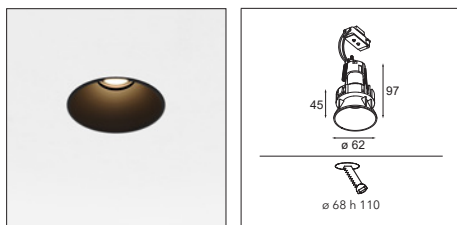

Tetrix Oblique 62 LED Hue retrofit