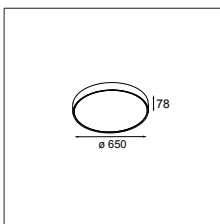

Flat moon 650 suspension down LED GI

1X MED-POWER LED INCL. 62W

! SUSPENSION KIT NOT INCLUDED

CONNECTED > SEE GOODIES

INSTALLATION ACCESSORIES

13309109 FLAT MOON 650 LED COVERPLATE WHITE STRUC

13309132 FLAT MOON 650 LED COVERPLATE BLACK STRUC

11061809 SUSPENSION KIT 4M - 3X0.75 (3 CABLES) - WHITE STRUC

11061832 SUSPENSION KIT 4M - 3X0.75 (3 CABLES) - BLACK STRUC

11061909 SUSPENSION KIT 4M - 5X0.75 (3 CABLES) - WHITE STRUC

11061932 SUSPENSION KIT 4M - 5X0.75 (3 CABLES) - BLACK STRUC

11066009 SUSPENSION KIT 4M / 3X0.75 TRIANGLE (3 CABLES) WHITE STRUC

11066032 SUSPENSION KIT 4M / 3X0.75 TRIANGLE (3 CABLES) BLACK STRUC

11066109 SUSPENSION KIT 4M / 5X0.75 TRIANGLE (3 CABLES) WHITE STRUC

11066132 SUSPENSION KIT 4M / 5X0.75 TRIANGLE (3 CABLES) BLACK STRUC

OPTICAL ACCESSORIES

13289200 FLAT MOON PRISMATIC DIFFUSER 650/670

13289300 FLAT MOON ICE PRISMATIC DIFFUSER 650/670