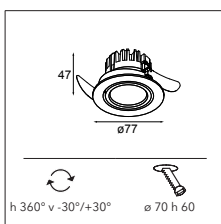

K77 adjustable LED RG

1X LED ARRAY INCL. 9.2W

K-SET > SEE BELOW (MORE INFO SEE PAGES 78-83)

INSTALLATION ACCESSORIES

10889830 CONBOX 190X192X130X256

12290130 GYPKIT 190X190 - Ø70