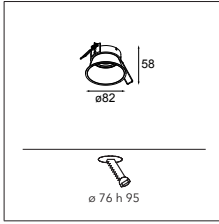

WARM DIM

Lotis 82 for LED GE

1X LED (NOT INCL.)

! MUST BE USED WITH M-LED 50

DRIVER > SEE PRODUCT PAGE ON WEBSITE

CONNECTED > SEE GOODIES

M-LED > SEE BELOW

INSTALLATION ACCESSORIES

10889830 CONBOX 190X192X130X256

12290830 GYPKIT 190X190-Ø76

alu	13080005
black	13080002
gold	13080046
white struc	13080009

LUMINAIRE OUTPUT & POWER CONSUMPTION

(white struc - M-LED 50 alu)

	350mA	500mA
2700K / 25°	406lm / 6.2W	521lm / 9.2W
3000K / 25°	430lm / 6.2W	577lm / 9.2W
3500K / 25°	446lm / 6.2W	600lm / 9.2W
4000K / 25°	459lm / 6.2W	616lm / 9.2W

WARM DIM