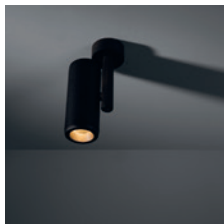

Médard 70 ceiling LED GI

1X LED ARRAY INCL. | 11W