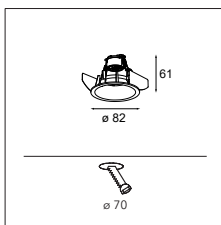

Smart lotis 82 GU10 GE for tube/box

1X LED GU10 EXCL. INCL.

SMART COMBINATIONS > SEE PAGES 320-329

CONNECTED > SEE GOODIES