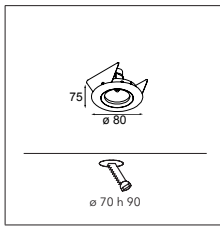

K-2 80 MR16 GE

1X QR-CBC 51 | GX5.3 | MAX. 50W

INSTALLATION ACCESSORIES

10889830 CONBOX 190X192X130X256

12290130 GYPKIT 190X190-Ø70

OPTICAL ACCESSORIES

10280102 BLRING Ø50 HIGH BLACK

alu	10270205
black	10270202
white struc	10270201