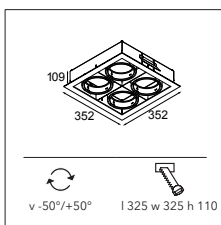

Multiple for 4x LED GE

4X LED (NOT INCL.)

! MUST BE USED WITH M-LED 111

DRIVER > SEE PRODUCT PAGE ON WEBSITE

CONNECTED > SEE GOODIES

M-LED > SEE LEFT PAGE

INSTALLATION ACCESSORIES

10390430 CONBOX 382X387X122X446

10410430 GYPKIT 385X412X325X325