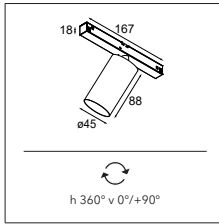

Minude 45 adjustable track 48V 1x LED GI

1X LED ARRAY INCL. 8.1W

! ALL WHITE PISTA 48V SPOTS HAVE A WHITE 48V TRACK ADAPTER.
! ALL OTHER COLOURS HAVE A BLACK ADAPTER. DEVIATION FROM THIS IS ONLY POSSIBLE ON REQUEST.

CONNECTED > SEE GOODIES

TRACK 48V COMPONENTS > SEE PAGES 462-467