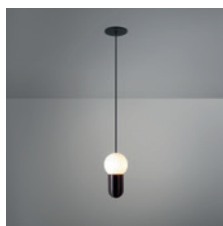

Placebo up LED GE

1X LED MODULE INCL. 6.3W

! MUST BE COMBINED WITH GLASS TUBE OR GLASS BALL (NOT INCLUDED);
! LUMEN OUTPUT DEPENDS ON CHOICE OF GLASS ACCESSORY
! LONGER SUSPENSION CABLE ON REQUEST

DRIVER > SEE PRODUCT PAGE ON WEBSITE

CONNECTED > SEE GOODIES

PLACEBO SHADES > SEE BELOW

OPTICAL ACCESSORIES

12623038	PLACEBO GLASS TUBE UP (46MM) WHITE MATT
12623238	PLACEBO GLASS TUBE UP (130MM) WHITE MATT
12625038	PLACEBO GLASS BALL UP (Ø90MM) WHITE MATT
12625238	PLACEBO GLASS BALL UP (Ø155MM) WHITE MATT