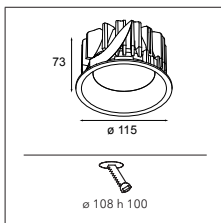

Smart lotis 115 IP54 LED GE

1X LED ARRAY INCL. 16.25W

! 3500K ON REQUEST

DRIVER > SEE PRODUCT PAGE ON WEBSITE

SMART COMBINATIONS > SEE PAGES 320-329

CONNECTED > SEE GOODIES

INSTALLATION ACCESSORIES

10889830 CONBOX 190X192X130X256

12290530 GYPKIT 190X190 - Ø108

12810230 RECESSED RING Ø127 H100