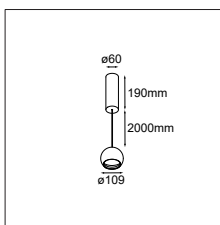

Smart ball suspension 82 warm dim GI

LUMINAIRE NOT INCL.

! TO BE COMBINED WITH SMART 82 WARM DIM

! 350MA DRIVER INCLUDED

SMART COMBINATIONS > SEE PAGES 320-329