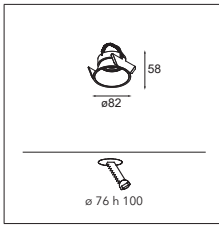

Lotis 82 for LED GE (NEW)

1X LED (NOT INCL.)

! MUST BE USED WITH M-LED 50

DRIVER > SEE PRODUCT PAGE ON WEBSITE

CONNECTED > SEE GOODIES

M-LED > SEE BELOW

INSTALLATION ACCESSORIES

10889830 CONBOX 190X192X130X256

12290830 GYPKIT 190X190-Ø76

black (brushed)	13080602
black struc	13080632
bronze (brushed)	13080618
champagne (brushed)	13080617
gold (brushed)	13080646
silver bronze (brushed)	13080606
white struc	13080609

LUMINAIRE OUTPUT & POWER CONSUMPTION

(white struc - M-LED 50 alu)

	350mA	500mA
2700K / 25°	406lm / 6.2W	521lm / 9.2W
3000K / 25°	430lm / 6.2W	577lm / 9.2W
3500K / 25°	446lm / 6.2W	600lm / 9.2W
4000K / 25°	459lm / 6.2W	616lm / 9.2W