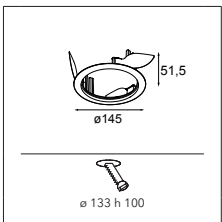

1X LED ARRAY INCL. 16.2W

! MUST BE USED WITH RECESSED RING OR FLANGE
! LED LIGHT IS INSERTED AT A 30° ANGLE

DRIVER > SEE PRODUCT PAGE ON WEBSITE

CONNECTED > SEE GOODIES

INSTALLATION ACCESSORIES

13073009 WINK 115 FLANGE WHSTR (FALSE/CONCRETE CEILINGS)

13073032 WINK 115 FLANGE BLSTR (FALSE/CONCRETE CEILINGS)

14204030 RECESSED RING Ø146 (FALSE CEILINGS)