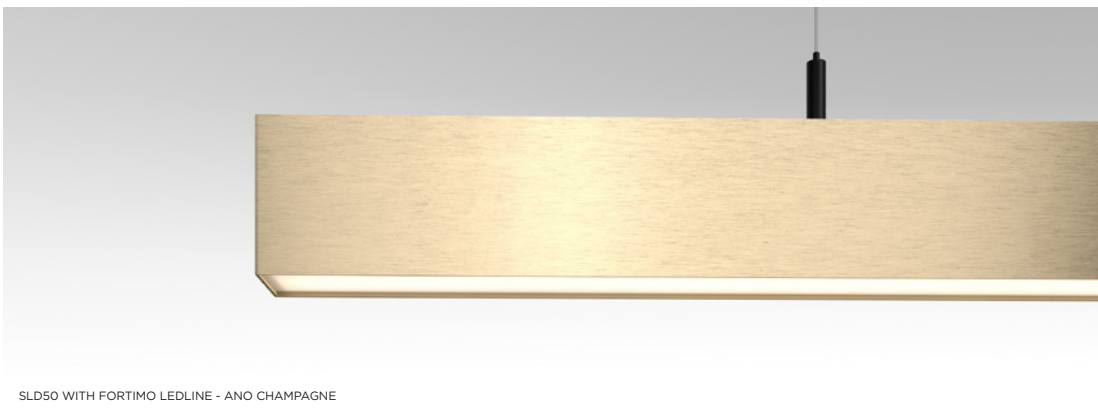

SLD50 NAKED WITH EYEBALL - BLACK STRUC / BRONZE

SLD50 HIGH WITH EYEBALL - ANO BRONZE / BLACK STRUC