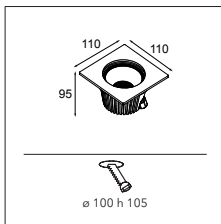

Hipy square 110x110 IP67 LED GE

1X LED ARRAY INCL. 9.2W

! SUITABLE FOR INSTALLATION ≤5KM FROM THE COAST

DRIVER > SEE PRODUCT PAGE ON WEBSITE

CONNECTED > SEE GOODIES

INSTALLATION ACCESSORIES

12349930 CONBOX 115X115X150X251