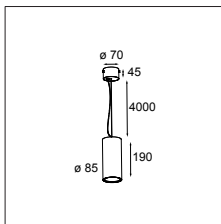

Lotis tubed suspension LED retrofit

1X LED GU10 INCL. | GU10 | 5.5W