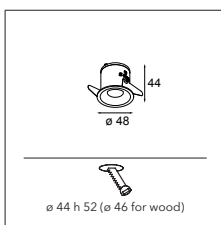

Smart cake 48 LED GE

1X HIGH POWER LED INCL. 1.5W

! 3500K ON REQUEST

DRIVER > SEE PRODUCT PAGE ON WEBSITE

SMART COMBINATIONS > SEE PAGES 320-329

CONNECTED > SEE GOODIES

INSTALLATION ACCESSORIES

10889530 CONBOX 100X123X80X187

12290730 GYPKIT 100X120 - Ø45