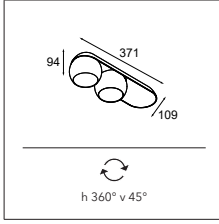

Marbul 2x LED GI

2X LED ARRAY INCL. | 6W

! MUST BE COMBINED WITH MAGNETIC REFLECTOR

CONNECTED > SEE GOODIES

OPTICAL ACCESSORIES

10216830	MAGNETIC REFLECTOR Ø82 LED 10° ALU
10216930	MAGNETIC REFLECTOR Ø82 LED 10° CHAMPAGNE
10217030	MAGNETIC REFLECTOR Ø82 LED 10° GOLD
10217130	MAGNETIC REFLECTOR Ø82 LED 25° ALU
10217230	MAGNETIC REFLECTOR Ø82 LED 25° CHAMPAGNE
10217330	MAGNETIC REFLECTOR Ø82 LED 25° GOLD
10217430	MAGNETIC REFLECTOR Ø82 LED 40° ALU
10217530	MAGNETIC REFLECTOR Ø82 LED 40° CHAMPAGNE
10217630	MAGNETIC REFLECTOR Ø82 LED 40° GOLD