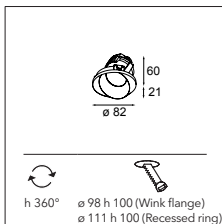

Wink asy 82 LED GE