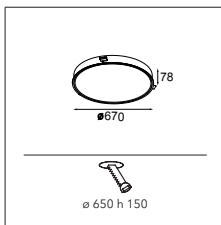

Flat moon 670 recessed LED GI

1X MED-POWER LED INCL. 62W

CONNECTED > SEE GOODIES

OPTICAL ACCESSORIES

13289200 FLAT MOON PRISMATIC DIFFUSER 650/670

13289300 FLAT MOON ICE PRISMATIC DIFFUSER 650/670

DALI/PUSHDIM	2700K / CRI90+	3000K / CRI90+	4000K / CRI90+
black struc	13282332	13282432	13282532
white struc	13282309	13282409	13282509

LUMINAIRE OUTPUT & POWER CONSUMPTION (white struc)

2700K / 110°	6430lm / 70W
3000K / 110°	6232lm / 70W
4000K / 110°	7077lm / 70W