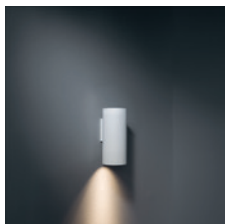

Lotis tubed wall 1x LED retrofit

1X LED GU10 INCL. | GU10 | 5.5W