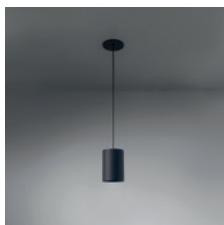

### Smart tubed suspension 82 large LED GE

LUMINAIRE NOT INCL.

! LONGER SUSPENSION CABLE ON REQUEST

SMART COMBINATIONS > SEE PAGES 320-329

DRIVER > SEE PRODUCT PAGE ON WEBSITE

black struc	12842832
white struc	12842809