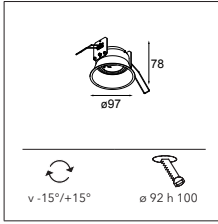

WARM DIM

Lotis 97 adjustable for LED GE

1X LED (NOT INCL.)

! MUST BE USED WITH M-LED 50

DRIVER > SEE PRODUCT PAGE ON WEBSITE

CONNECTED > SEE GOODIES

M-LED > SEE BELOW

INSTALLATION ACCESSORIES

10889830 CONBOX 190X192X130X256

12290330 GYPKIT 190X190-Ø92