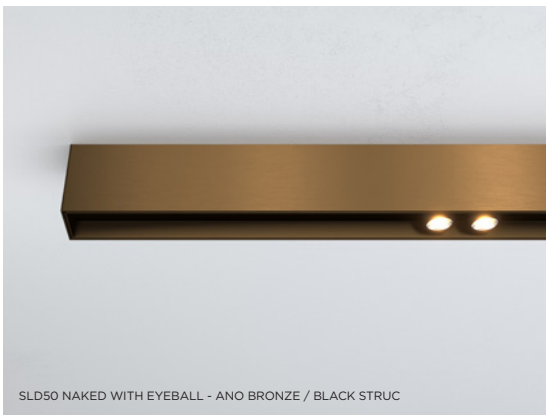

07 — GOODIES

06 — PROFILES

05 — EXTERIOR

04 — WALL

03 — TRACK

02 — JACK

01 — CEILING

SLD50 WITH FORTIMO LEDLINE - ANO BRONZE