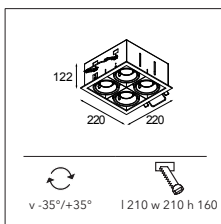

Mini multiple 4x LED retrofit

4X LED GU10 INCL. 5.5W

CONNECTED > SEE GOODIES

INSTALLATION ACCESSORIES

10400430 CONBOX 357X222X147X421

10420430 GYPKIT 240X387X210X210