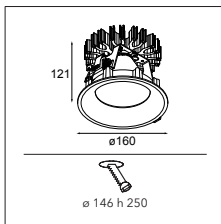

Smart cake 160 IP55 LED GE

1X LED ARRAY INCL. 42W

! 3500K ON REQUEST

DRIVER > SEE PRODUCT PAGE ON WEBSITE

SMART COMBINATIONS > SEE PAGES 320-329

CONNECTED > SEE GOODIES

	2700K / CRI90+		
	15°	25°	40°
black struc	13004032	13004332	13004632
white struc	13004009	13004309	13004609
	3000K / CRI90+		
	15°	25°	40°
black struc	13004132	13004432	13004732
white struc	13004109	13004409	13004709
	4000K / CRI90+		
	15°	25°	40°
black struc	13004232	13004532	13004832
white struc	13004209	13004509	13004809

LUMINAIRE OUTPUT & POWER CONSUMPTION (white struc)

	500mA	700mA	900mA	1050mA	1200mA	1400mA
2700K / 25°	1702lm / 16W	2318lm / 23.5W	2877lm / 30.8W	3327lm / 36.3W	3737lm / 42W	4303lm / 49.7W
3000K / 25°	1765lm / 16W	2404lm / 23.5W	2983lm / 30.8W	3450lm / 36.3W	3876lm / 42W	4462lm / 49.7W
4000K / 25°	1908lm / 16W	2598lm / 23.5W	3225lm / 30.8W	3730lm / 36.3W	4189lm / 42W	4823lm / 49.7W