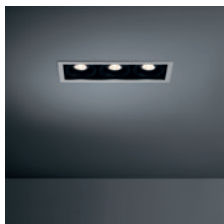

Mini multiple 3x LED retrofit

3X LED GU10 INCL. 5.5W

CONNECTED > SEE GOODIES

INSTALLATION ACCESSORIES

10400330 CONBOX 257X327X147X321

10420330 GYPKIT 345X287X315X110