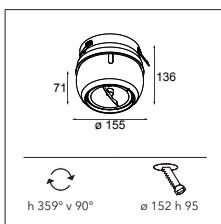

Bolster recessed 155 for LED GU10 AR111

1X LED AR111 (NOT INCL.) | GU10 | 15W

black struc	11052232