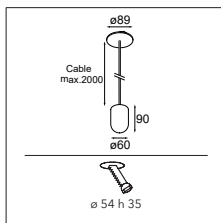

WARM DIM

Placebo up LED warm dim GE

1X LED MODULE INCL. 7.4W

! MUST BE COMBINED WITH GLASS TUBE OR GLASS BALL (NOT INCLUDED);
! LUMEN OUTPUT DEPENDS ON CHOICE OF GLASS ACCESSORY
! LONGER SUSPENSION CABLE ON REQUEST

DRIVER > SEE PRODUCT PAGE ON WEBSITE

CONNECTED > SEE GOODIES

PLACEBO SHADES > SEE BELOW

OPTICAL ACCESSORIES

12623038	PLACEBO GLASS TUBE UP (46MM) WHITE MATT
12623238	PLACEBO GLASS TUBE UP (130MM) WHITE MATT
12625038	PLACEBO GLASS BALL UP (Ø90MM) WHITE MATT
12625238	PLACEBO GLASS BALL UP (Ø155MM) WHITE MATT