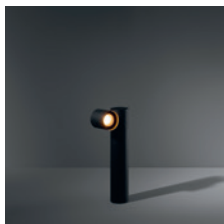

Lowieze low IP54 1x LED GI

1X HIGH POWER LED INCL. 4W

! NOT SUITABLE FOR INSTALLATION ≤ 5 KM FROM THE COAST

INSTALLATION ACCESSORIES

11189802 EARTHIPIN H350