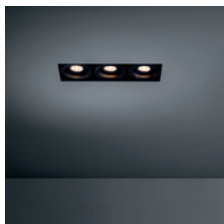

Mini multiple trimless 3x LED retrofit

3X LED GU10 INCL. 5.5W

CONNECTED > SEE GOODIES

INSTALLATION ACCESSORIES

10440730 CONBOX 342X158X130X420

10460730 RECESSED FRAME MINI MULTIPLE TRIMLESS 3X