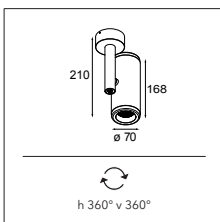

TRAILING EDGE DIMMABLE	1800K - 3000K / CRI90+	
	25°	40°
black struc	12732332	12732432
white struc	12732309	12732409

LUMINAIRE OUTPUT & POWER CONSUMPTION

(white struc)

@3000K / 25°	802lm / 13.5W