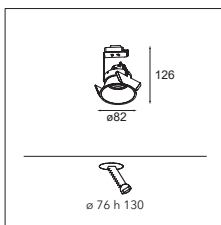

Lotis 82 LED Hue retrofit (NEW)

1X LED GU10 INCL. | 5.2W

INSTALLATION ACCESSORIES

10889830 CONBOX 190X192X130X256

12290830 GYPKIT 190X190-Ø76