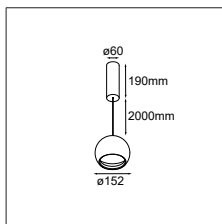

Smart ball suspension 115 GI

LUMINAIRE NOT INCL.

! 500mA DRIVER INCLUDED

SMART COMBINATIONS > SEE PAGES 320-329