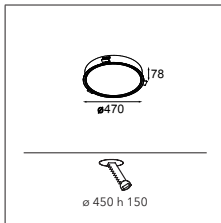

Flat moon 470 recessed LED GI

1X MED-POWER LED INCL. 25.9W

CONNECTED > SEE GOODIES

OPTICAL ACCESSORIES

13289000 FLAT MOON PRISMATIC DIFFUSER 450/470

13289100 FLAT MOON ICE PRISMATIC DIFFUSER 450/470

DALI	2700K / CRI90+	3000K / CRI90+	4000K / CRI90+
black struc	13280332	13280432	13280532
white struc	13280309	13280409	13280509

1-10V/PUSHDIM	2700K / CRI90+	3000K / CRI90+	4000K / CRI90+
black struc	13280032	13280132	13280232
white struc	13280009	13280109	13280209

LUMINAIRE OUTPUT & POWER CONSUMPTION (white struc)

2700K / 110°	2599lm / 30.5W
3000K / 110°	2545lm / 30.5W
4000K / 110°	2860lm / 30.5W