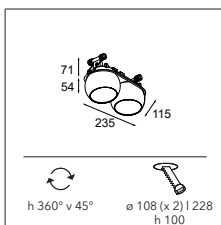

Marbul recessed 115 2x LED GE

2X LED ARRAY INCL. 8.9W

! MUST BE COMBINED WITH MAGNETIC REFLECTOR

DRIVER > SEE PRODUCT PAGE ON WEBSITE

CONNECTED > SEE GOODIES

OPTICAL ACCESSORIES

10216830	MAGNETIC REFLECTOR Ø82 LED 10° ALU
10216930	MAGNETIC REFLECTOR Ø82 LED 10° CHAMPAGNE
10217030	MAGNETIC REFLECTOR Ø82 LED 10° GOLD
10217130	MAGNETIC REFLECTOR Ø82 LED 25° ALU
10217230	MAGNETIC REFLECTOR Ø82 LED 25° CHAMPAGNE
10217330	MAGNETIC REFLECTOR Ø82 LED 25° GOLD
10217430	MAGNETIC REFLECTOR Ø82 LED 40° ALU
10217530	MAGNETIC REFLECTOR Ø82 LED 40° CHAMPAGNE
10217630	MAGNETIC REFLECTOR Ø82 LED 40° GOLD

INSTALLATION ACCESSORIES

10390130	CONBOX 183X312X122X247
12291530	GYPKIT 310X212 - 2XØ108 R54X120