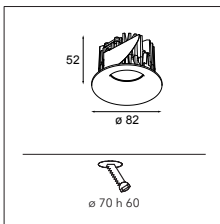

Smart cake 82 LED GE

1X LED ARRAY INCL | 9.2W

! 3500K ON REQUEST

DRIVER > SEE PRODUCT PAGE ON WEBSITE

SMART COMBINATIONS > SEE PAGES 320-329

CONNECTED > SEE GOODIES

INSTALLATION ACCESSORIES

10889830 CONBOX 190X192X130X256

12290130 GYPKIT 190X190 - Ø70

12291030 GYPKIT 210X190-2XØ70 R35-88

12500230 SMART RECESSED RING 82

	2700K / CRI90+		
	15°	25°	40°
black struc	12411632	12411032	12411232
gold	12411646	12411046	12411246
white struc	12411609	12411009	12411209
	3000K / CRI90+		
	15°	25°	40°
black struc	12411732	12411432	12411532
gold	12411746	12411446	12411546
white struc	12411709	12411409	12411509
	4000K / CRI90+		
	15°	25°	40°
black struc	12411832	12411132	12411332
gold	12411846	12411146	12411346
white struc	12411809	12411109	12411309

LUMINAIRE OUTPUT & POWER CONSUMPTION (white struc)

	350mA	500mA	700mA
2700K / 25°	513lm / 6.2W	689lm / 9.2W	885lm / 13.4W
3000K / 25°	533lm / 6.2W	716lm / 9.2W	920lm / 13.4W
4000K / 25°	583lm / 6.2W	733lm / 9.2W	943lm / 13.4W

WARM DIM