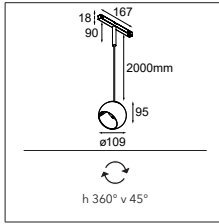

Marbul suspension adjustable track 48V warm dim LED GI

1X LED ARRAY INCL. 12W

! MUST BE COMBINED WITH MAGNETIC REFLECTOR
! LONGER SUSPENSION CABLE ON REQUEST
! WHITE PISTA 48V SPOTS HAVE A WHITE 48V TRACK ADAPTER.
BLACK PISTA 48V SPOTS HAVE A BLACK ADAPTER. DEVIATION FROM THIS IS ONLY POSSIBLE ON REQUEST.

CONNECTED > SEE GOODIES

OPTICAL ACCESSORIES

10219330	MAGNETIC REFLECTOR Ø82 LED WARM DIM 25° ALU
10219430	MAGNETIC REFLECTOR Ø82 LED WARM DIM 40° ALU
10219830	MAGNETIC REFLECTOR Ø82 LED WARM DIM 40° CHAMPAGNE
10219630	MAGNETIC REFLECTOR Ø82 LED WARM DIM 40° GOLD
TRACK 48V COMPONENTS > SEE PAGES 462-467