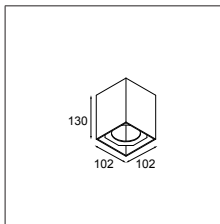

Smart surface box 82 1x LED warm dim GI

LUMINAIRE NOT INCL.

! TO BE COMBINED WITH SMART 82 WARM DIM
! 350MA DRIVER INCLUDED

SMART COMBINATIONS > SEE PAGES 320-329

SMART MASK > SEE ABOVE

TRAILING EDGE DIMMABLE	1800K - 3000K
black struc	12514332
white struc	12514309