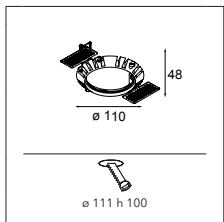

1X LED ARRAY INCL. 9.2W

! MUST BE USED WITH RECESSED RING OR FLANGE
! LED LIGHT IS INSERTED AT A 30° ANGLE

DRIVER > SEE PRODUCT PAGE ON WEBSITE

CONNECTED > SEE GOODIES

INSTALLATION ACCESSORIES

14203009 WINK 82 FLANGE WHSTR (FALSE/CONCRETE CEILINGS)

14203030 RECESSED RING Ø110 (FALSE CEILINGS)

14203032 WINK 82 FLANGE BLSTR (FALSE/CONCRETE CEILINGS)