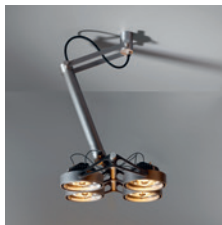

Nomad 4x for LED AR111 GI

4X LED AR111 (NOT INCL.)

! ADVISED TO USE 70008066 (2700K) / 70008067 (2000K-3000K)
OR ANY OTHER AR111 12V RETROFIT LED LAMP