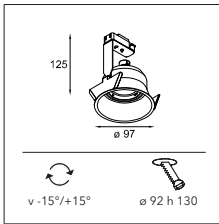

Lotis 97 concrete adjustable MR16 GE

1X QR-CBC 51 | GX5.3 | MAX. 50W