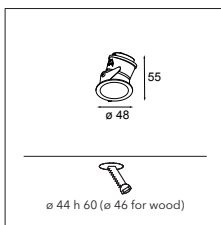

Smart asy lotis 48 + IP55 LED GE

1X LED ARRAY INCL. 3W

! 3500K ON REQUEST

DRIVER > SEE PRODUCT PAGE ON WEBSITE

SMART COMBINATIONS > SEE PAGES 320-329

CONNECTED > SEE GOODIES

INSTALLATION ACCESSORIES

10889530 CONBOX 100X123X80X187

12290730 GYPKIT 100X120-045