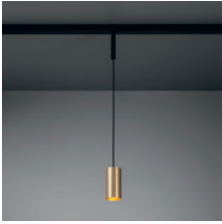

Minude 45 suspension track 48V 1x LED GI

1X LED ARRAY INCL. 8.1W

! ALL WHITE PISTA 48V SPOTS HAVE A WHITE 48V TRACK ADAPTER.
ALL OTHER COLOURS HAVE A BLACK ADAPTER. DEVIATION FROM THIS IS ONLY POSSIBLE ON REQUEST.

CONNECTED > SEE GOODIES

TRACK 48V COMPONENTS > SEE PAGES 462-467

1-10V	2700K / CRI90+	3000K / CRI90+
	30°	30°
ano black	11462081	11462281
ano bronze	11462082	11462282
ano champagne	11462041	11462241
ano silver bronze	11462084	11462284
black struc	11462032	11462232
white struc	11462009	11462209

DALI	2700K / CRI90+	3000K / CRI90+
	30°	30°
ano black	11462181	11462381
ano bronze	11462182	11462382
ano champagne	11462141	11462341
ano silver bronze	11462184	11462384
black struc	11462132	11462332
white struc	11462109	11462309

LUMINAIRE OUTPUT & POWER CONSUMPTION
(white struc)

	2700K / 30°	3000K / 30°
		686lm / 10.5W
		686lm / 10.5W