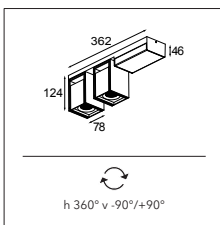

CONNECTED > SEE GOODIES