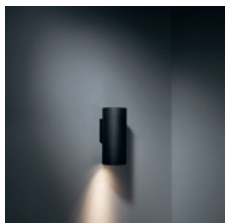

Lotis tubed wall 1x GU10

1X QPAR 16 | GU10 | MAX. 35W