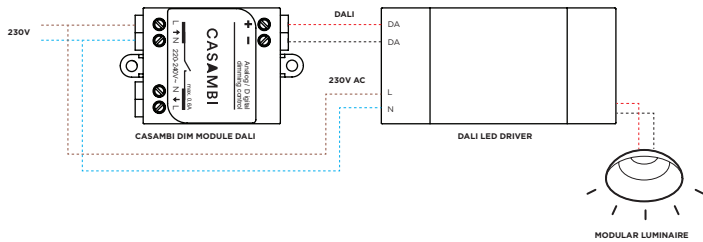

DALI DIMMABLE

CONNECT ONLY 1 LED DRIVER TO THE CASAMBI MODULE