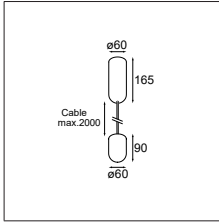

Placebo up LED GI

1X LED MODULE INCL. 6.3W

! MUST BE COMBINED WITH GLASS TUBE OR GLASS BALL (NOT INCLUDED);
LUMEN OUTPUT DEPENDS ON CHOICE OF GLASS ACCESSORY
! LONGER SUSPENSION CABLE ON REQUEST

CONNECTED > SEE GOODIES

PLACEBO SHADES > SEE PAGE 211

OPTICAL ACCESSORIES

12623038	PLACEBO GLASS TUBE UP (46MM) WHITE MATT
12623238	PLACEBO GLASS TUBE UP (130MM) WHITE MATT
12625038	PLACEBO GLASS BALL UP (Ø90MM) WHITE MATT
12625238	PLACEBO GLASS BALL UP (Ø155MM) WHITE MATT