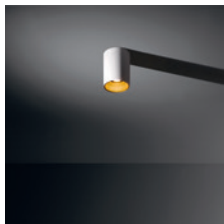

Lotis tubed surface IP44 LED retrofit

1X LED GU10 INCL. 5.5W

! NOT SUITABLE FOR INSTALLATION ≤5KM FROM THE COAST

230V

IP44

GWT
960°

0.60KG

LEADING EDGE DIMMABLE	2700K / CRI90+
	25°
black struc - gold	11450332
black struc - white struc	11450337
white struc - black	11450329
white struc - gold	11450389
white struc - white struc	11450309

LUMINAIRE OUTPUT & POWER CONSUMPTION (white struc)

2700K / 25°

346lm / 5.5W