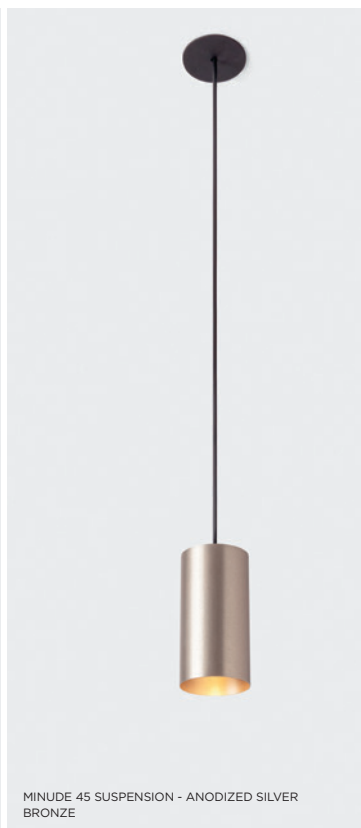

MINUDE 45 SUSPENSION - WHITE STRUCTURE

MINUDE 45 SUSPENSION - ANODIZED CHAMPAGNE

MINUDE 45 SUSPENSION - ANODIZED SILVER BRONZE