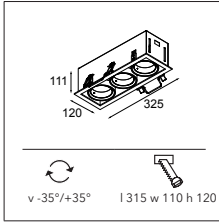

WARM DIM

Mini multiple for 3x LED GE

3X LED (NOT INCL.)

! MUST BE USED WITH M-LED 70

DRIVER > SEE PRODUCT PAGE ON WEBSITE

CONNECTED > SEE GOODIES

M-LED > SEE LEFT PAGE

INSTALLATION ACCESSORIES

10400330 CONBOX 257X327X147X321

10420330 GYPKIT 345X287X315X110

alu - black	13130205
white struc	13130209

LUMINAIRE OUTPUT & POWER CONSUMPTION (white struc - value per lamp module)

	350mA	500mA
2700K / 25°	571lm / 6.2W	734lm / 9.2W
3000K / 25°	605lm / 6.2W	813lm / 9.2W
4000K / 25°	649lm / 6.2W	871lm / 9.2W

WARM DIM