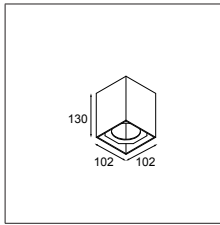

Smart surface box 82 1x LED GI

LUMINAIRE NOT INCL.

! 500mA DRIVER INCLUDED

SMART COMBINATIONS > SEE PAGES 320-329

SMART MASK > SEE ABOVE

TRAILING EDGE DIMMABLE	
black struc	12514032
white struc	12514009

DALI	
black struc	12514232
white struc	12514209

1-10V/PUSHDIM	
black struc	12514132
white struc	12514109

WARM DIM