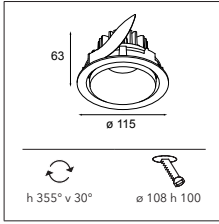

WARM DIM

Smart kup 115 adjustable LED warm dim GE

1X LED ARRAY INCL. 12W

DRIVER > SEE PRODUCT PAGE ON WEBSITE

SMART COMBINATIONS > SEE PAGES 320-329

CONNECTED > SEE GOODIES

INSTALLATION ACCESSORIES

10889830 CONBOX 190X192X130X256

12290530 GYPKIT 190X190 - Ø108

12810230 RECESSED RING Ø127 H100