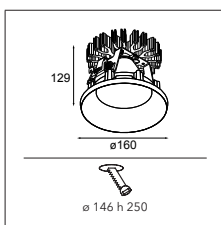

Smart kup 160 diffuse IP55 LED GE

1X LED ARRAY INCL. 42W

! 3500K ON REQUEST

DRIVER > SEE PRODUCT PAGE ON WEBSITE

SMART COMBINATIONS > SEE PAGES 320-329

CONNECTED > SEE GOODIES