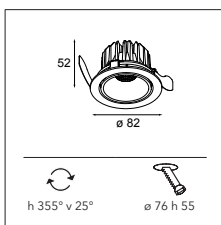

Smart lotis 82 adjustable LED warm dim GE

1X LED ARRAY INCL. 6W

DRIVER > SEE PRODUCT PAGE ON WEBSITE

SMART COMBINATIONS > SEE PAGES 320-329

CONNECTED > SEE GOODIES

INSTALLATION ACCESSORIES

10889830 CONBOX 190X192X130X256

12290830 GYPKIT 190X190-Ø76

12500230 SMART RECESSED RING 82