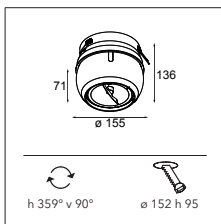

Bolster recessed 155 AR111 GE

1X QR-LP 111 | G53 | MAX. 50W

! CAN BE COMBINED WITH M-LED 111

black struc	11050432