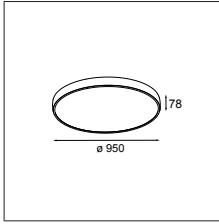

Flat moon 950 ceiling down LED GI

1X MED-POWER LED INCL. 129W

CONNECTED > SEE GOODIES

OPTICAL ACCESSORIES

13289400 FLAT MOON PRISMATIC DIFFUSER 950/970

13289500 FLAT MOON ICE PRISMATIC DIFFUSER 950/970