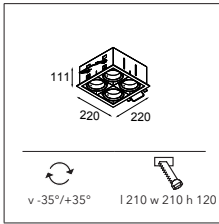

Mini multiple for 4x LED GE

4X LED (NOT INCL.)

! MUST BE USED WITH M-LED 70

DRIVER > SEE PRODUCT PAGE ON WEBSITE

CONNECTED > SEE GOODIES

M-LED > SEE LEFT PAGE

INSTALLATION ACCESSORIES

10400430 CONBOX 357X222X147X421

10420430 GYPKIT 240X387X210X210

alu - black	13130305
white struc	13130309

LUMINAIRE OUTPUT & POWER CONSUMPTION (white struc - value per lamp module)

	350mA	500mA
2700K / 25°	571lm / 6.2W	734lm / 9.2W
3000K / 25°	605lm / 6.2W	813lm / 9.2W
4000K / 25°	649lm / 6.2W	871lm / 9.2W