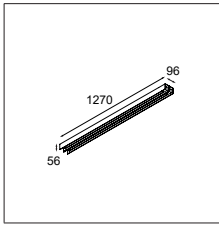

United (1274mm) 2x LED GI

8X LEDLINE INCL. 4.5W

CONNECTED > SEE GOODIES

INSTALLATION ACCESSORIES

13392109 UNITED COVER (1274MM) 2X WHITE STRUC

13392132 UNITED COVER (1274MM) 2X BLACK STRUC

11065209 TWIN SUSPENSION KIT 4M 3X0.75 (2 CABLES) - WHITE STRUC

11065232 TWIN SUSPENSION KIT 4M 3X0.75 [2 CABLES] BLACK STRUC

11065409 TWIN SUSPENSION KIT 4M 5X0.75 [2 CABLES] WHITE STRUC

11065432 TWIN SUSPENSION KIT 4M 5X0.75 [2 CABLES] BLACK STRUC