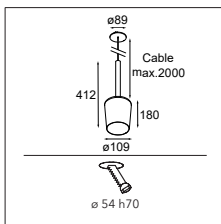

Tulip blossom (power feed recessed) E27

LAMP EXCL. E27 MAX. 35W

CONNECTED > SEE GOODIES

Friends of hue
230V IP20 GWT 960° 0.48KG ▲

black struc	12661132
black struc - gold	12661191
white struc	12661109
white struc - gold	12661189