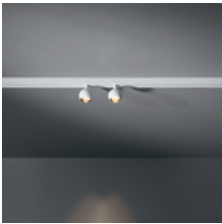

Marbulito track 48V 2x LED GI

2X LED ARRAY INCL. 4.4W

! WHITE PISTA 48V SPOTS HAVE A WHITE 48V TRACK ADAPTER.
BLACK PISTA 48V SPOTS HAVE A BLACK ADAPTER. DEVIATION FROM THIS IS ONLY POSSIBLE ON REQUEST.

CONNECTED > SEE GOODIES

TRACK 48V COMPONENTS > SEE PAGES 462-467