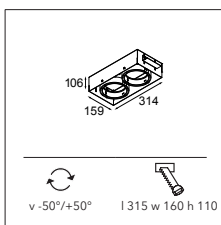

Multiple trimless for 2x LED GE

2X LED (NOT INCL.)

! MUST BE USED WITH M-LED 111

DRIVER > SEE PRODUCT PAGE ON WEBSITE

CONNECTED > SEE GOODIES

M-LED > SEE BELOW

INSTALLATION ACCESSORIES

10430230 CONBOX 349X215X120X427

10450230 RECESSED FRAME MULTIPLETRIMLESS 2X