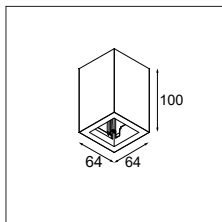

QBINI SURFACE BOX

SURFACE BOX 1X LED GE

13120009 WHITE STRUC
13120032 BLACK STRUC