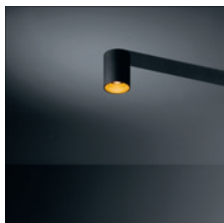

Lotis tubed surface MR16 GE

1X QR-CBC 51 | GU 5.3 | MAX. 50W