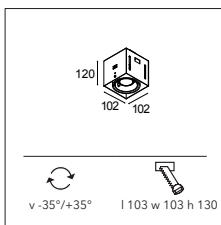

Mini multiple trimless 1x LED retrofit

1X LED GU10 INCL. 5.5W

CONNECTED > SEE GOODIES

INSTALLATION ACCESSORIES

10440130 CONBOX 137X158X130X215

10460130 RECESSED FRAME MINI MULTIPLE TRIMLESS 1X