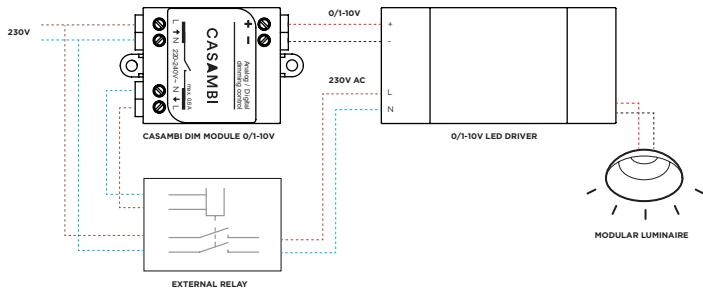

0/1-10V DIMMABLE

CONNECT ONLY 1 LED DRIVER TO THE CASAMBI MODULE