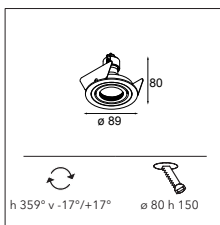

K-1 89 GU10

1X QPAR 16 | GU10 | MAX. 50W

* RESISTIVE DIMMABLE ONLY WHEN USED WITH HALOGEN GU10 LAMP

CONNECTED > SEE GOODIES

INSTALLATION ACCESSORIES

10889830 CONBOX 190X192X130X256

12290230 GYPKIT 190X190-Ø80

OPTICAL ACCESSORIES

10280102 BLRING Ø50 HIGH BLACK

RESISTIVE DIMMABLE	
alu	10274905
black	10274902
white struc	10274901