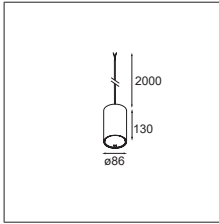

LUMINAIRE NOT INCL.

! MUST BE COMBINED WITH KOMPAS CEILING BASE
(SEE MATRIX PAGES 108-109)
! MUST BE COMBINED WITH SMART 82
! LONGER SUSPENSION CABLE ON REQUEST

KOMPAS CEILING BASE > SEE PAGE 87

SMART COMBINATIONS > SEE PAGES 320-329

black struc	12843532
white struc	12843509

Smart tubed suspended 82 X-large LED for Kompas GE