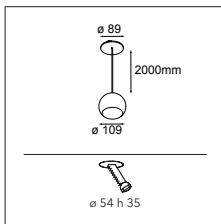

Marbul suspension LED warm dim GE

1X LED ARRAY INCL. 12W

! MUST BE COMBINED WITH MAGNETIC REFLECTOR
! LONGER SUSPENSION CABLE ON REQUEST

DRIVER > SEE PRODUCT PAGE ON WEBSITE

CONNECTED > SEE GOODIES

OPTICAL ACCESSORIES

10219330	MAGNETIC REFLECTOR Ø82 LED WARM DIM 25° ALU
10219430	MAGNETIC REFLECTOR Ø82 LED WARM DIM 40° ALU
10219830	MAGNETIC REFLECTOR Ø82 LED WARM DIM 40° CHAMPAGNE
10219630	MAGNETIC REFLECTOR Ø82 LED WARM DIM 40° GOLD