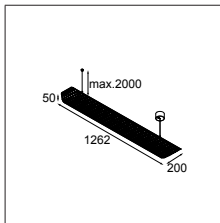

Vaeder suspension (power feed surface) LED GI

8X LED LINE INCL. 4W

CONNECTED > SEE GOODIES