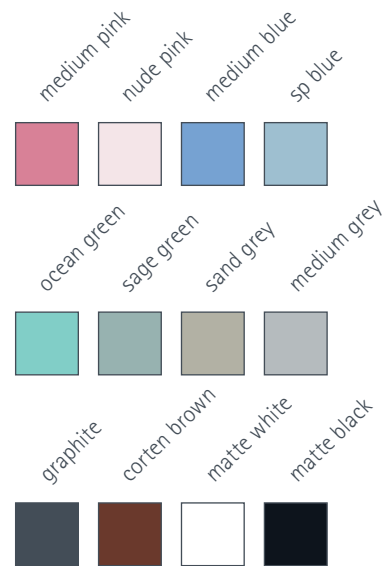

mini bauhaus 90 w2 led

design	fernando prado							
dimensionen dimensions	körper body	schirm/shade gesamt/total	ø = 165 mm h = 904 mm	h = 195 mm b = 784 mm	halterung/bracket	h = 666 mm	d = 60 mm	
gewicht weight	1,65 kg							
leuchtmittel light source	led 6,5 w	240 lm	2.700 k	cri > 90	R 9 50	700 ma	12 v	diffuse
bemerkung note	diffusor sorgt für weiches, blendfreies licht. andere farben und farbttemperaturen auf anfrage. diffuser provides soft, glare-free light. other colors and colour temperatures on request.							
steuerung control	ein/aus on/off	steckernetzteil plug driver						
energieklasse energy class	a bis a++ a to a++	die lampen können in der leuchte nicht ausgetauscht werden. the lamp cannot be changed in the luminaire.						
farbe/finishing colour/finishing	all colour	komplett pulverbeschichtet all parts powder-coated			medium pink, nude pink, medium blue, sp blue, ocean green, sage green, sand gray, medium gray, graphite, corten brown, matte white, matte black			
	chrome/colour	schaft und arm/shaft and arm schirm und basis/shade and base			verchromt/chrome-plated pulverbeschichtet/powder-coated: siehe farben oben/see colours above			

bestellcode = artikelbezeichnung + farbe/finishing
order code = article name + colour/finishing