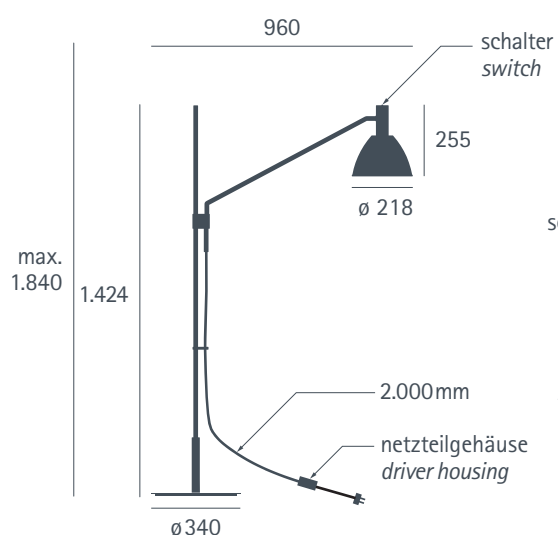

bauhaus 90 f | bauhaus 90 f led

design	fernando prado				
dimensionen <i>dimensions</i>	körper <i>body</i>	schirm / shade <i>gesamt / total</i>	ø = 218 mm h = 1.840 mm	h = 255 mm b = 960 mm	fuß / base ø = 340 mm
gewicht <i>weight</i>	11,2 kg				
bemerkung <i>note</i>	andere farben auf anfrage. <i>other colors on request.</i>				
farbe / finishing <i>colour / finishing</i>	<i>all colour</i>	komplett pulverbeschichtet <i>all parts powder-coated</i>		medium pink, nude pink, medium blue, sp blue, ocean green, sage green, sand grey, medium grey, graphite, corten brown, matte white, matte black	
bemerkung <i>note</i>	andere farben und farbttemperaturen auf anfrage. <i>other colors and colour temperatures on request.</i>				

bestellcode = artikelbezeichnung + farbe / finishing
order code = article name + colour / finishing

detail all black