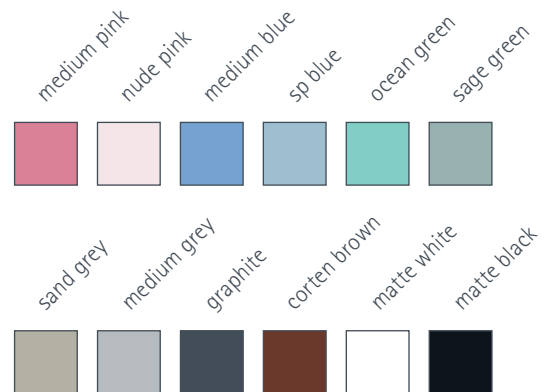

mini bauhaus 90 w1 led

design	fernando prado						
dimensionen <i>dimensions</i>	körper <i>body</i>	schirm / shade <i>gesamt / total</i>	ø = 165 mm h = 215 mm	h = 195 mm b = 240 mm	baldachin / canopy	ø = 130 mm	d = 40 mm
gewicht <i>weight</i>	0,45 kg						
bemerkung <i>note</i>	andere farben auf anfrage. <i>other colors on request.</i>						
farbe / finishing <i>colour / finishing</i>	<i>all colour</i>	komplett pulverbeschichtet <i>all parts powder-coated</i>		medium pink, nude pink, medium blue, sp blue, ocean green, sage green, sand gray, medium gray, graphite, corten brown, matte white, matte black			
	<i>chrome / colour</i>	schaft und arm / <i>shaft and arm</i> schirm und basis / <i>shade and base</i>		verchromt / <i>chrome-plated</i> pulverbeschichtet / <i>powder-coated</i>: siehe farben oben / <i>see colours above</i>			

bestellcode = artikelbezeichnung + farbe / finishing
order code = article name + colour / finishing