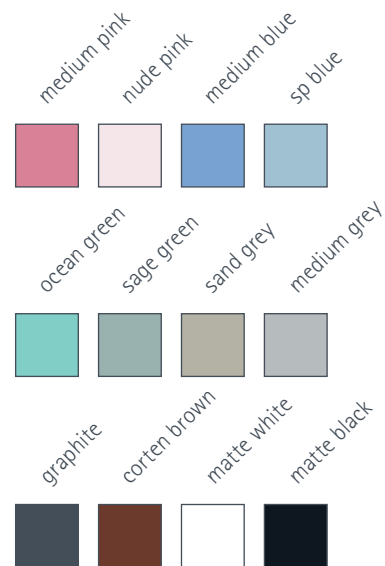

mini bauhaus 90 t base | mini bauhaus 90 t led base

design	fernando prado				
dimensionen dimensions	körper body	schirm/shade gesamt/total	ø = 165 mm h = 860 mm	h = 195 mm b = 700 mm	fuß/base ø = 230 mm
gewicht weight	3,6 kg				
bemerkung note	andere farben auf anfrage. other colors on request.				
farbe/finishing colour/finishing	all colour	komplett pulverbeschichtet all parts powder-coated		medium pink, nude pink, medium blue, sp blue, ocean green, sage green, sand gray, medium gray, graphite, corten brown, matte white, matte black	
bemerkung note	andere farben und farbttemperaturen auf anfrage. other colors and colour temperatures on request.				
bestellcode = artikelbezeichnung + farbe/finishing order code = article name + colour/finishing