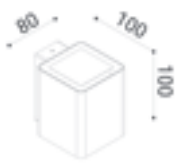

TALON WALL

	19°	8,2Wled	10,7We	220-240V		
		<i>white</i>	<i>sand</i>	<i>graphite</i>	<i>aluminium</i>	<i>corten</i>
2700K	756lm	901131032	901131033	901131034	901131035	901131038
3000K	796lm	901111032	901111033	901111034	901111035	901111038
4000K	836lm	901121032	901121033	901121034	901121035	901121038

19°