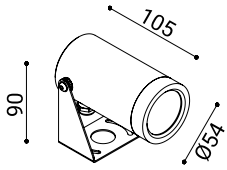

DX Ø 54

Without Honeycomb

26°

5,8Wled

6,9We

220-240V