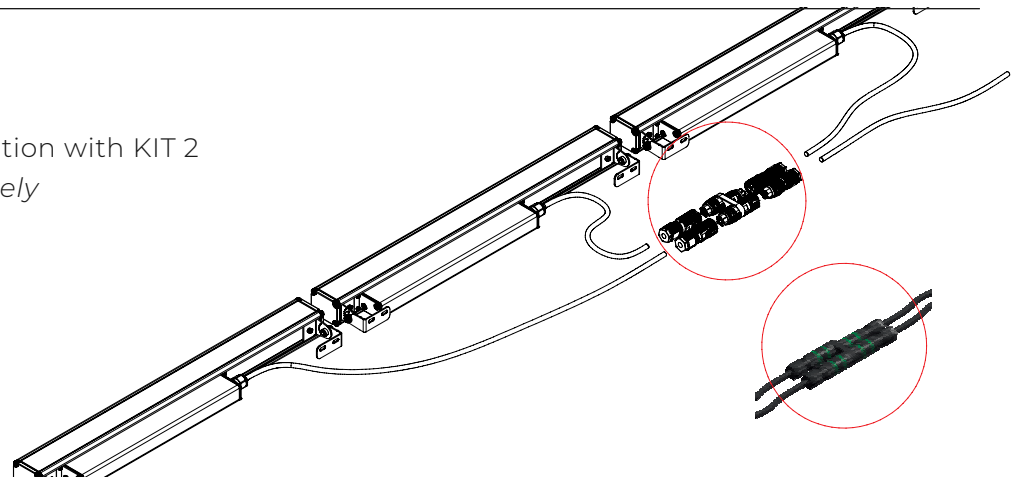

Three fixtures cable connection with KIT 2
9055 to be ordered separately