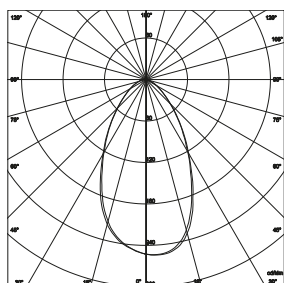

ZERO
Ø65

With Honeycomb

52°

5,8Wled

6,3We

24V

aluminium

2700K

135lm

900132066

3000K

142lm

900112066

4000K

149lm

900122066

Without Honeycomb