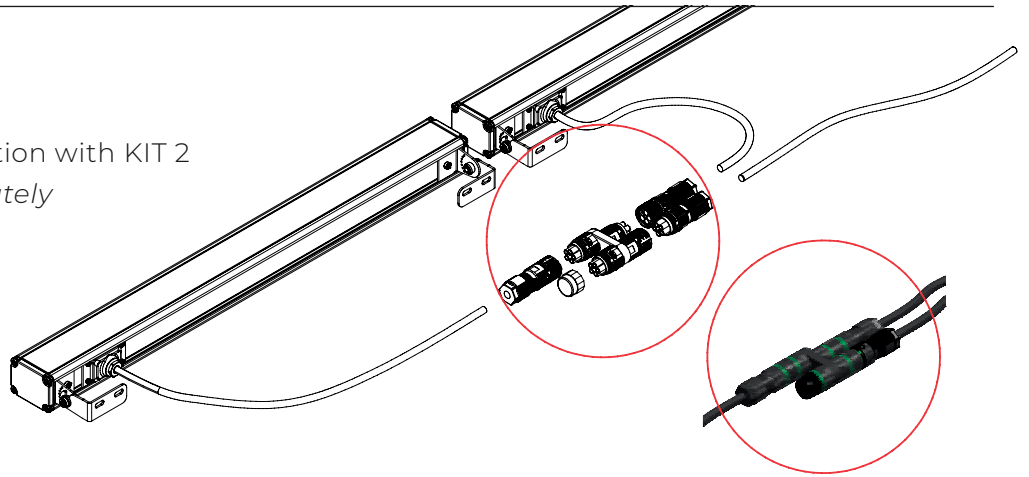

BRACKETS KIT L=100mm

9052

9050

BRACKETS KIT L=175mm

9053

9051

Single fixture connection with KIT 1
9054 to be ordered separately

Two fixtures cable connection with KIT 2
9055 to be ordered separately