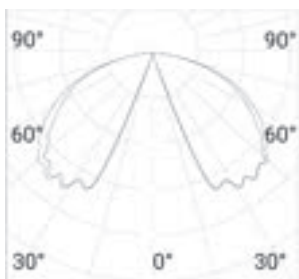

WHITE Reflector

	H500	6,2Wled	8,5We	220-240V		
		<i>white</i>	<i>sand</i>	<i>graphite</i>	<i>aluminium</i>	<i>corten</i>
2700K	350lm	901321062	901331063	901331064	901331065	901331068
3000K	368lm	901311062	901311063	901311064	901311065	901311068
4000K	386lm	901321062	901321063	901321064	901321065	901321068

BLACK Reflector

	H500	6,2Wled	8,5We	220-240V		
		<i>white</i>	<i>sand</i>	<i>graphite</i>	<i>aluminium</i>	<i>corten</i>
2700K	212lm	901331072	901331073	901331074	901331075	901331078
3000K	223lm	901311072	901311073	901311074	901311075	901311078
4000K	234lm	901321072	901321073	901321074	901321075	901321078