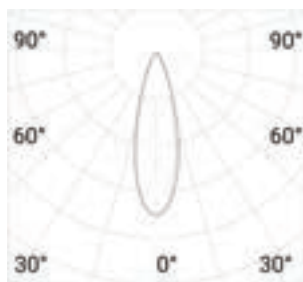

**DIVAR
ROOF**

	19°	12,1Wled	15,4We	220-240V		
		<i>white</i>	<i>sand</i>	<i>graphite</i>	<i>aluminium</i>	<i>corten</i>
2700K	1095lm	901031042	901031043	901031044	901031045	901031048
3000K	1153lm	901011042	901011043	901011044	901011045	901011048
4000K	1211lm	901021042	901021043	901021044	901021045	901021048