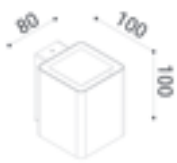

TALON WALL

	diffused	4,8Wled	5,8We	220-240V		
		<i>white</i>	<i>sand</i>	<i>graphite</i>	<i>aluminium</i>	<i>corten</i>
2700K	481lm	901131102	901131103	901131104	901131105	901131108
3000K	506lm	901111102	901111103	901111104	901111105	901111108
4000K	531lm	901121102	901121103	901121104	901121105	901121108

Diffused