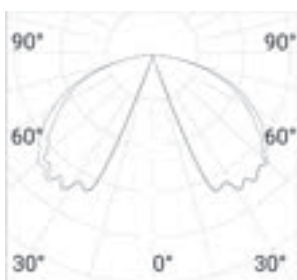

BLACK Reflector

	H160	6,2Wled	8,5We	220-240V		
		<i>white</i>	<i>sand</i>	<i>graphite</i>	<i>aluminium</i>	<i>corten</i>
2700K	212lm	901331012	901331013	901331014	901331015	901331018
3000K	223lm	901311012	901311013	901311014	901311015	901311018
4000K	234lm	901321012	901321013	901321014	901321015	901321018