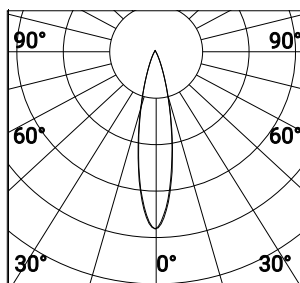

Without Honeycomb

With Honeycomb

ZERO
Ø65

Without Honeycomb

52°

5,8Wled

6,3We

24V