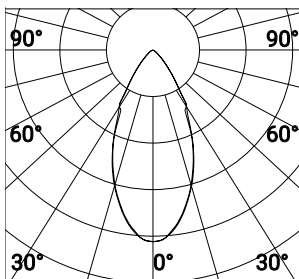

ZERO
Ø85

With Honeycomb

Diffused

5,5Wled

24V

aluminium

3000K

131lm

900112086

4000K

137lm

900122086