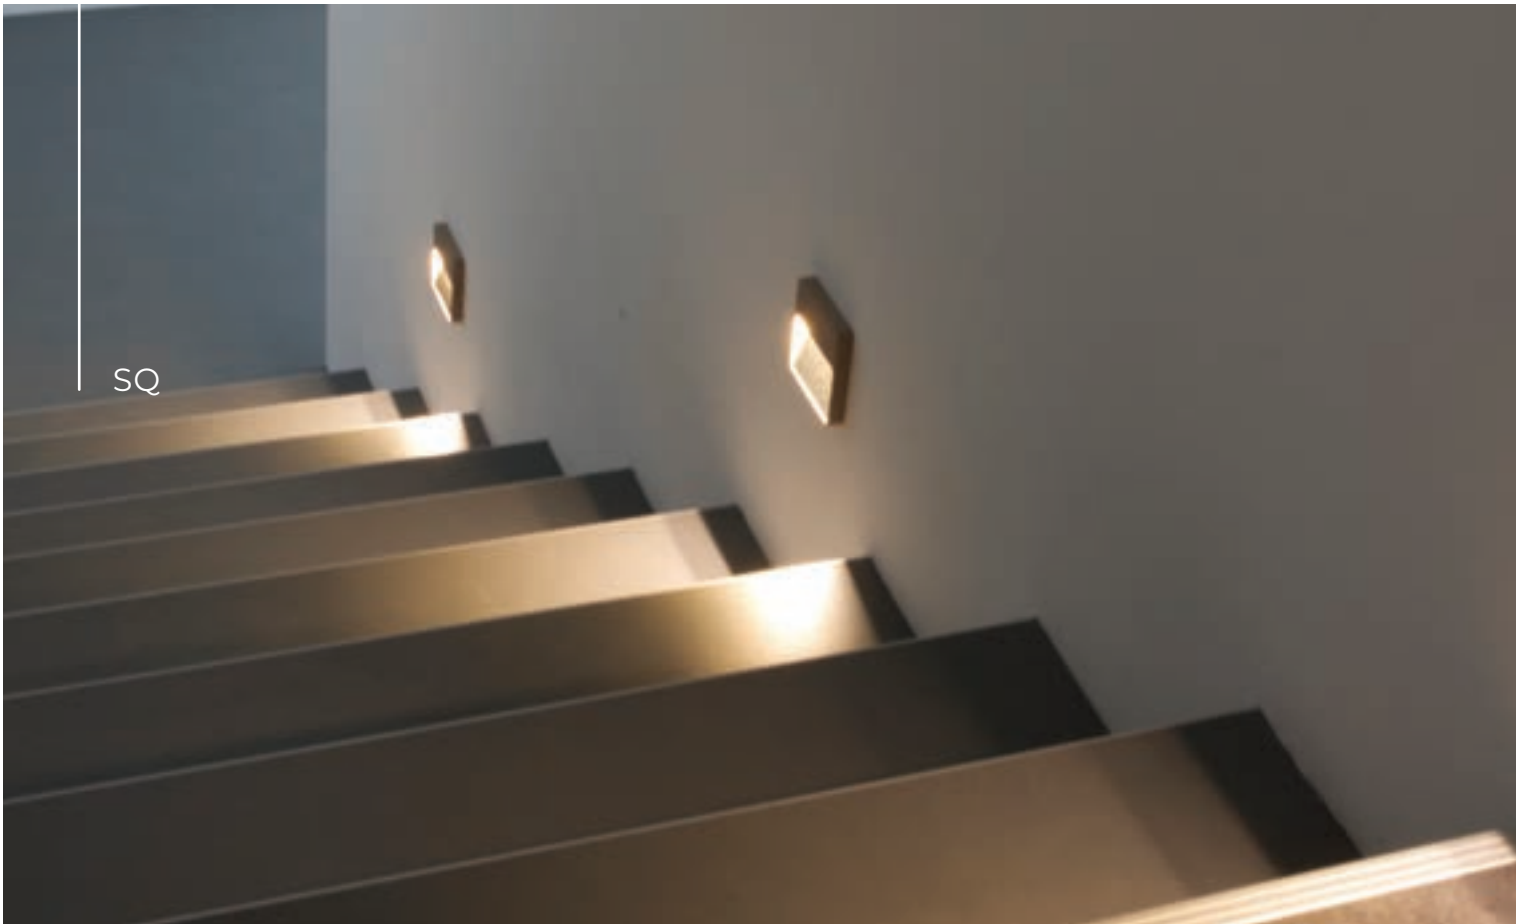

**MODULO A
SQ**

2,4Wled

24V

		2,4Wled		24V		
		<i>white</i>	<i>sand</i>	<i>graphite</i>	<i>aluminium</i>	<i>corten</i>
2700K	97lm	900631002	900631003	900631004	900631005	900631008
3000K	102lm	900611002	900611003	900611004	900611005	900611008
4000K	108lm	900621002	900621003	900621004	900621005	900621008