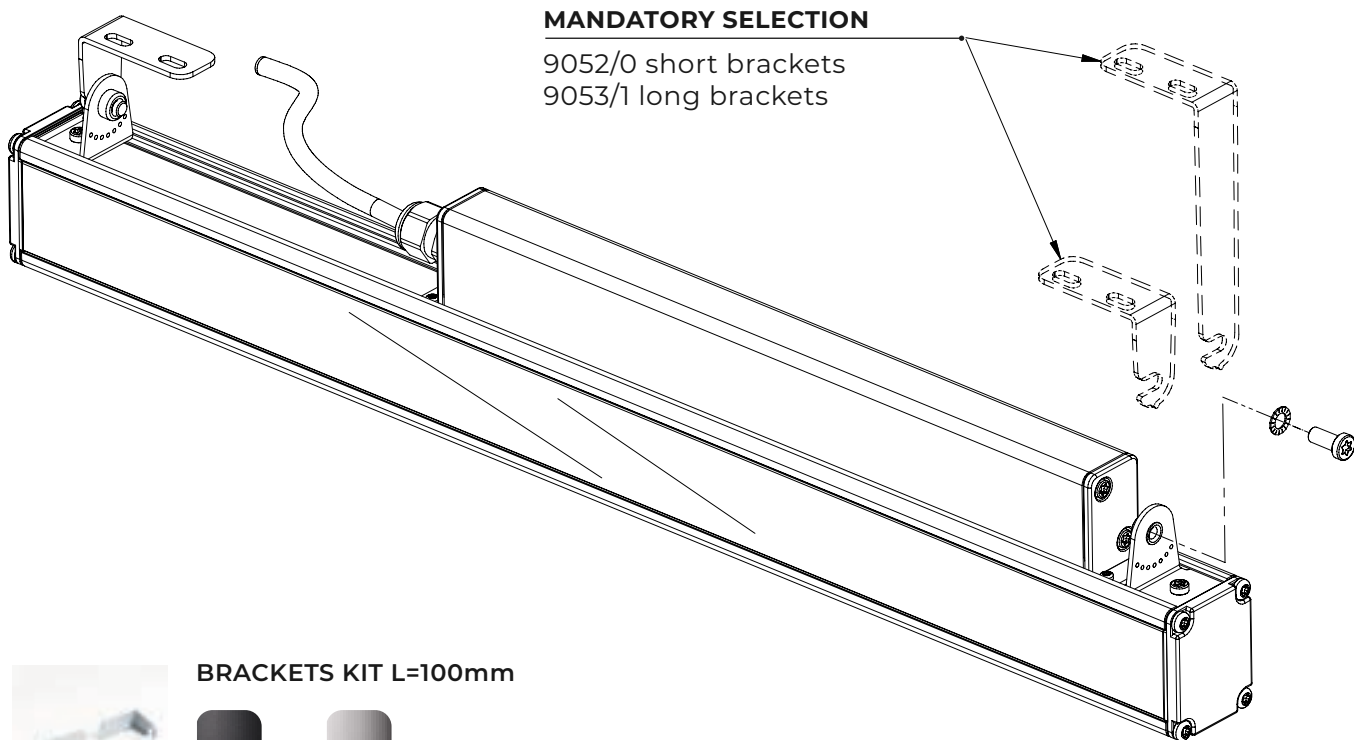

MANDATORY SELECTION

9052/0 short brackets
9053/1 long brackets

BRACKETS KIT L=100mm

9052

9050

BRACKETS KIT L=175mm

9053

9051