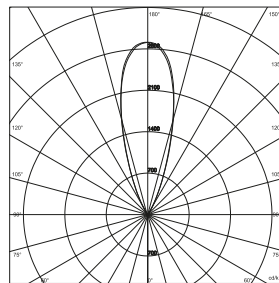

Adjustable
Ø110

60°

12Wled

24V

aluminium

2700K 1019lm

900132116

3000K 1073lm

900112116

4000K 1231lm

900122116

15°

36°

60°

In the ZERO ø110mm version optical compartment is adjustable via a rotating mechanical system, When the luminaire is opened, a graduated opening the luminaire a graduated base inclination.