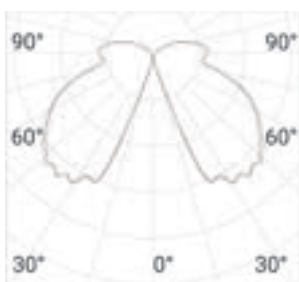

h 800

WHITE Reflector

	H800	6,2Wled	8,5We	220-240V		
		<i>white</i>	<i>sand</i>	<i>graphite</i>	<i>aluminium</i>	<i>corten</i>
2700K	350lm	901331042	901331043	901331044	901331045	901331048
3000K	368lm	901311042	901311043	901311044	901311045	901311048
4000K	386lm	901321042	901321043	901321044	901321045	901321048