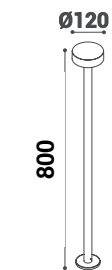

SOFIA		H160	12Wled	24V			
			<i>white</i>	<i>sand</i>	<i>graphite</i>	<i>aluminium</i>	<i>corten</i>
2700K	1100lm	901237092	901237093	901237094	901237095	901237098	
3000K	1158lm	901217092	901217093	901217094	901217095	901217098	
4000K	1215lm	901227092	901227093	901227094	901227095	901227098	

SOFIA		H500	12Wled	24V			
			<i>white</i>	<i>sand</i>	<i>graphite</i>	<i>aluminium</i>	<i>corten</i>
2700K	1100lm	901237102	901237103	901237104	901237105	901237108	
3000K	1158lm	901217102	901217103	901217104	901217105	901217108	
4000K	1215lm	901227102	901227103	901227104	901227105	901227108	

SOFIA		H800	12Wled	24V			
			<i>white</i>	<i>sand</i>	<i>graphite</i>	<i>aluminium</i>	<i>corten</i>
2700K	1100lm	901237112	901237113	901237114	901237115	901237118	
3000K	1158lm	901217112	901217113	901217114	901217115	901217118	
4000K	1215lm	901227112	901227113	901227114	901227115	901227118