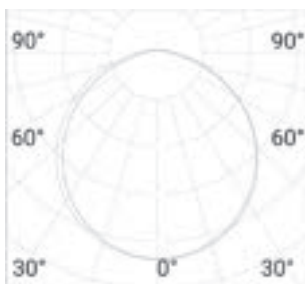

OUTDOOR

ROOT DX		12W		24V		
		<i>white</i>	<i>sand</i>	<i>graphite</i>	<i>aluminium</i>	<i>corten</i>
3150K	824lm	901611002	901611003	901611004	901611005	901611008