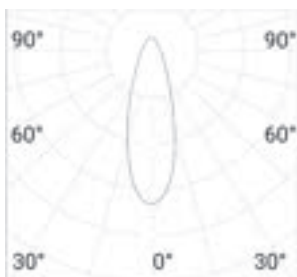

MIRÒN 16		30°	16,8Wled	18,6We	220-240V		
		<i>white</i>	<i>sand</i>	<i>graphite</i>	<i>aluminium</i>	<i>corten</i>	
2700K	2105lm	900531002	900531003	900531004	900531005	900531008	
3000K	2216lm	900511002	900511003	900511004	900511005	900511008	
4000K	2326lm	900521002	900521003	900521004	900521005	900521008