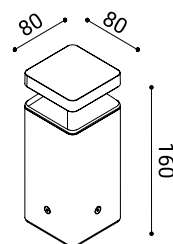

BLACK Reflector

	H160	6,2Wled	8,5We	220-240V		
		<i>white</i>	<i>sand</i>	<i>graphite</i>	<i>aluminium</i>	<i>corten</i>
2700K	212lm	901331012	901331013	901331014	901331015	901331018
3000K	223lm	901311012	901311013	901311014	901311015	901311018
4000K	234lm	901321012	901321013	901321014	901321015	901321018