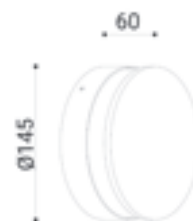

Black Reflector

ELOISE

360°

10Wled

13We

220-240V

white

sand

graphite

aluminium

corten

2700K	413lm	901431012	901431013	901431014	901431015	901431018
3000K	437lm	901411012	901411013	901411014	901411015	901411018
4000K	459lm	901421012	901421013	901421014	901421015	901421018