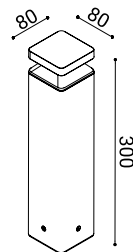

BLACK Reflector

	H300	6,2Wled	8,5We	220-240V		
		<i>white</i>	<i>sand</i>	<i>graphite</i>	<i>aluminium</i>	<i>corten</i>
2700K	212lm	901331032	901331033	901331034	901331035	901331038
3000K	223lm	901311032	901311033	901311034	901311035	901311038
4000K	234lm	901321032	901321033	901321034	901321035	901321038