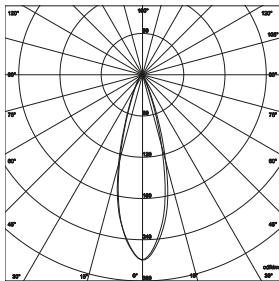

901721154

901721155

POWER LED Photometric details

14°

45°

28°

52°x12°

ACCESSORIES