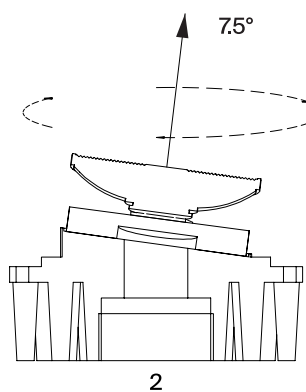

In the ZERO ø110mm version optical compartment is adjustable via a rotating mechanical system, When the luminaire is opened, a graduated opening the luminaire a graduated base inclination.