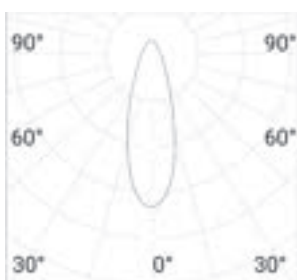

MIRÒN 24
30° - 65°

MIRÒN 24 30°		36Wled	40,2We	220-240V		
		<i>white</i>	<i>sand</i>	<i>graphite</i>	<i>aluminium</i>	<i>corten</i>
2700K	4499lm	900531052	900531053	900531054	900531055	900531058
3000K	4736lm	900511052	900511053	900511054	900511055	900511058
4000K	4985lm	900521052	900521053	900521054	900521055	900521058

30°