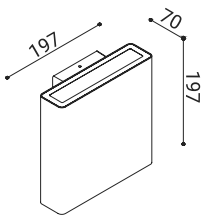

DIVAR WALL

	32°	2x12,1Wled	29,7We	220-240V		
		<i>white</i>	<i>sand</i>	<i>graphite</i>	<i>aluminium</i>	<i>corten</i>
2700K	2x1118lm	901031102	901031103	901031104	901031105	901031108
3000K	2x1177lm	901011102	901011103	901011104	901011105	901011108
4000K	2x1236lm	901021102	901021103	901021104	901021105	901021108