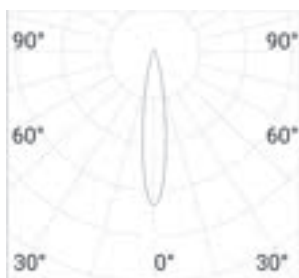

900122146

ZERO
Ø45

With Honeycomb

18°

2Wled

3We

24V

aluminium