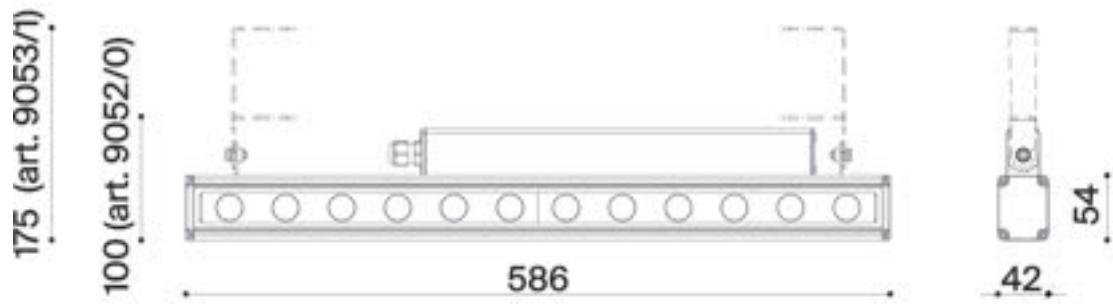

Technical Drawing