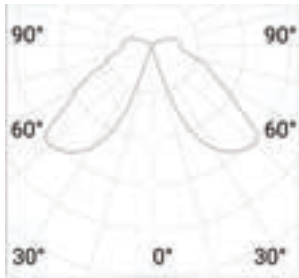

WHITE Reflector

	H800	12Wled	16,5We	220-240V		
		<i>white</i>	<i>sand</i>	<i>graphite</i>	<i>aluminium</i>	<i>corten</i>
2700K	1100lm	900330052	900330053	900330054	900330055	900330058
3000K	1158lm	900310052	900310053	900310054	900310055	900310058
4000K	1215lm	900320052	900320053	900320054	900320055	900320058