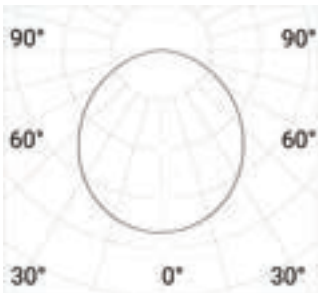

ARIA	Ø 320mm	12Wled	16We	220-240V		
		<i>white</i>	<i>sand</i>	<i>graphite</i>	<i>aluminium</i>	<i>corten</i>
2700K	1461lm	900737002	900737003	900737004	900737005	900737008
3000K	1538lm	900717002	900717003	900717004	900717005	900717008
4000K	1615lm	900727002	900727003	900727004	900727005	900727008