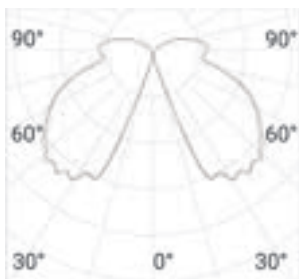

WHITE Reflector

	H160	6,2Wled	8,5We	220-240V		
		<i>white</i>	<i>sand</i>	<i>graphite</i>	<i>aluminium</i>	<i>corten</i>
2700K	350lm	901331002	901331003	901331004	901331005	901331008
3000K	368lm	901311002	901311003	901311004	901311005	901311008
4000K	386lm	901321002	901321003	901321004	901321005	901321008