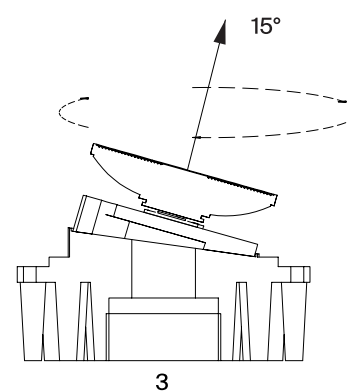

In the ZERO ø110mm version optical compartment is adjustable via a rotating mechanical system, When the luminaire is opened, a graduated opening the luminaire a graduated base inclination.