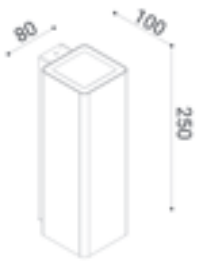

TALON WALL

	32°	2X8,2Wled	19,3We	220-240V		
		<i>white</i>	<i>sand</i>	<i>graphite</i>	<i>aluminium</i>	<i>corten</i>
2700K	2x760lm	901131012	901131013	901131014	901131015	901131018
3000K	2x800lm	901111012	901111013	901111014	901111015	901111018
4000K	2x840lm	901121012	901121013	901121014	901121015	901121018