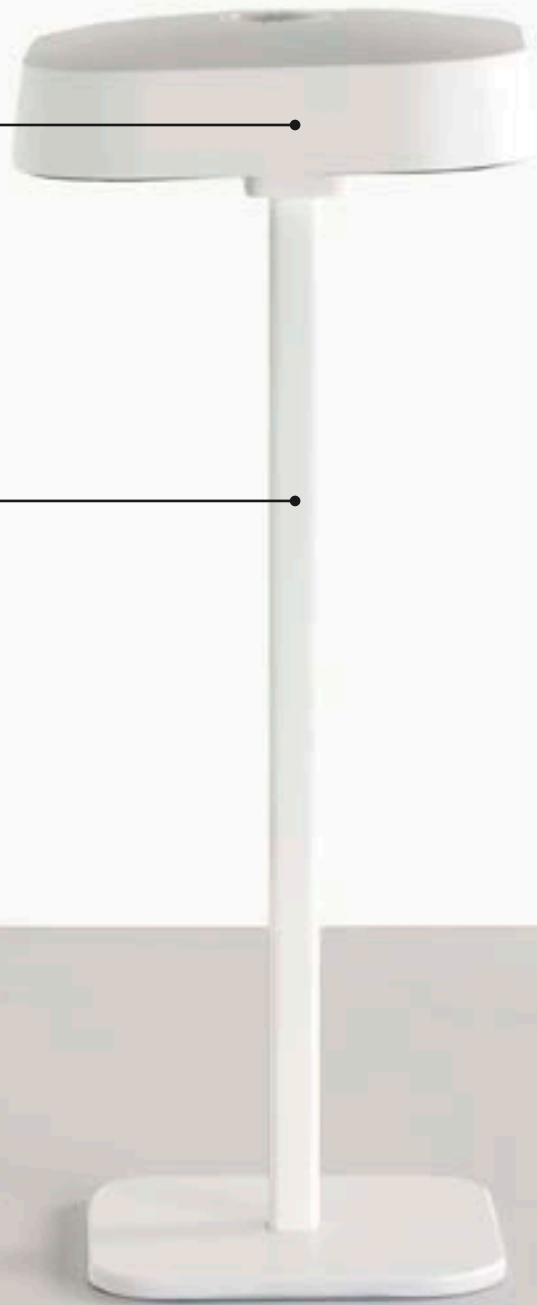

9034

code 9029

COMPOSE YOUR FLAI

code 900838002

code 9046

MIMICRY

Mimicry is a decorative and easy to integrate luminaire for wall installation for indoor or outdoor use.

Front cover is made of partially porous natural material (clay) and resistant to the most extreme environmental conditions, it gives the possibility to be customized as paintable with water-based colours.