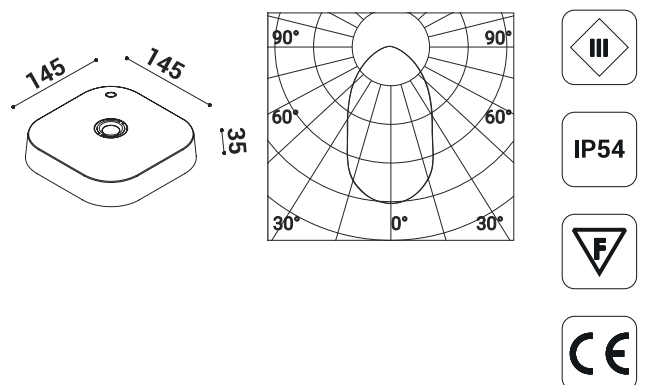

Battery portable and rechargeable lamp with different accessories, FLAI can bring light everywhere.

Painted ABS structure, available in white or black colour while the accessories are black liquid painted only model FLAI CENTRAL is available also in total white.

Suitable for outdoor but also indoor use thanks to its minimal and modern style.

Silkscreened Polycarbonate UV resistant.

Diffused light emission, 3 level dimmable using the Touch button.

4W 2700K Mid Power Led equipped.

Lithium rechargeable battery pack included (up to 6hrs of operation at the maximum level if fully charged)

multiple charger plug 100-240V 0.35Ah 10Wmax included.

CLASS III IP54 Support accessories to be separately ordered, or by using the smart code.

FLAI	4W	battery	
		white	black
2700K	255lm	900838002	900838008