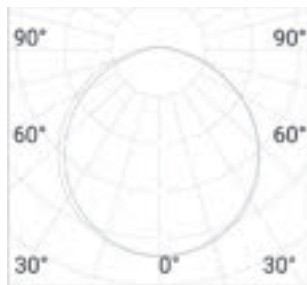

INDOOR USE

ROOT DX

8,1Wled   10,2We   220-240V

		<i>white</i>	<i>sand</i>	<i>graphite</i>	<i>aluminium</i>	<i>corten</i>
3150K	577lm	901611022	901611023	901611024	901611025	901611028

ROOT SX

8,1Wled   10,2We   220-240V

		<i>white</i>	<i>sand</i>	<i>graphite</i>	<i>aluminium</i>	<i>corten</i>
3150K	577lm	901611032	901611033	901611034	901611035	901611038