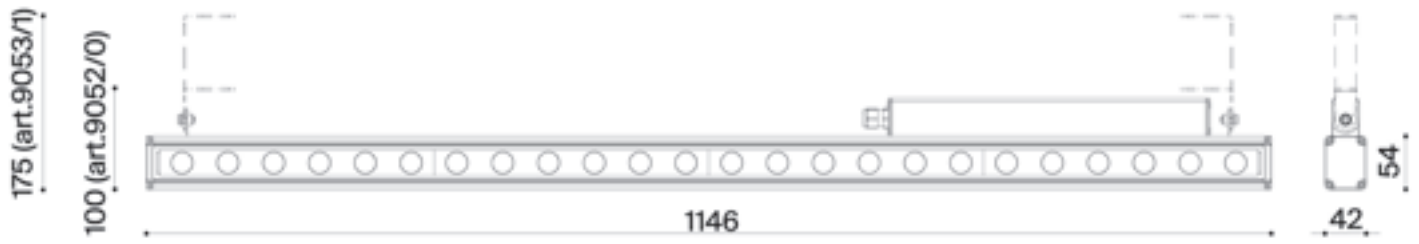

Technical Drawing

Mandatory selection

9052

9050

9053

9051

POWER LED L1146mm

45°

49,1Wled

53,3We

220-240V

graphite

aluminium

2700K

4592lm

901731144

901731145

3000K

4832lm

901711144

901711145

4000K

5072lm

901721144

901721145

POWER LED L1146mm

52°x12°

49,1Wled

53,3We

220-240V

graphite

aluminium

2700K

4843lm

901731154

901731155

3000K

5098lm

901711154

901711155

4000K

5353lm

901721154

901721155