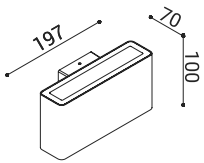

**DIVAR
WALL**

	65°	12,1Wled	15,4We	220-240V		
		<i>white</i>	<i>sand</i>	<i>graphite</i>	<i>aluminium</i>	<i>corten</i>
2700K	1080lm	901031132	901031133	901031134	901031135	901031138
3000K	1137lm	901011132	901011133	901011134	901011135	901011138
4000K	1194lm	901021132	901021133	901021134	901021135	901021138