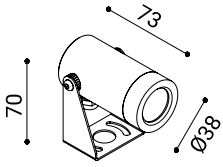

DX Ø 38

Without Honeycomb

36°

2Wled

3We

24V

aluminium

bronze

black

2700K 222lm

900432196

900432199

900432197

3000K 234lm

900412196

900412199

900412197

4000K 246lm

900422196

900422199

900422197