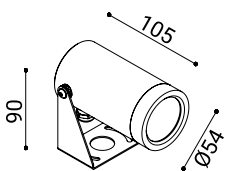

DX Ø 54
26° - 52°

DX Ø 54		26°	5,8Wled	6,9We	220-240V
		<i>aluminium</i>	<i>bronze</i>	<i>black</i>	
2700K	251lm	900431006	900431009	900431007	
3000K	264lm	900411006	900411009	900411007	
4000K	277lm	900421006	900421009	900421007