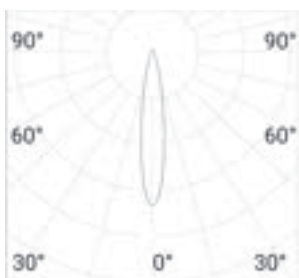

ZERO
Ø45

With Honeycomb

18°

2Wled

3We

24V

aluminium

2700K

98lm

900132136

3000K

103lm

900112136

4000K

108lm

900122136