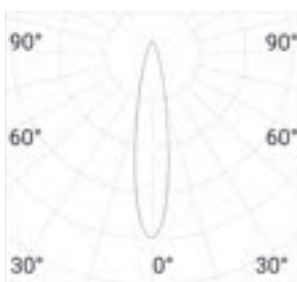

**TALON
ROOF**

19°

8,2Wled

10,7We

220-240V

white

sand

graphite

aluminium

corten

2700K

756lm

901131122

901131123

901131124

901131125

901131128

3000K

796lm

901111122

901111123

901111124

901111125

901111128

4000K

836lm

901121122

901121123

901121124

901121125

901121128