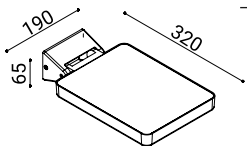

MIRÒN 24		65°	36Wled	40,2We	220-240V		
		<i>white</i>	<i>sand</i>	<i>graphite</i>	<i>aluminium</i>	<i>corten</i>	
2700K	4565lm	900531062	900531063	900531064	900531065	900531068	
3000K	4805lm	900511062	900511063	900511064	900511065	900511068	
4000K	5058lm	900521062	900521063	900521064	900521065	900521068