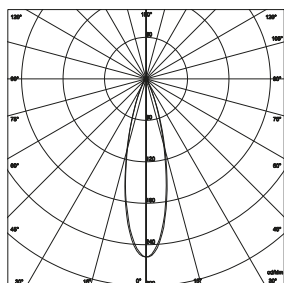

Without Honeycomb

With Honeycomb

ZERO
Ø65

Without Honeycomb

52°

5,8Wled

6,3We

24V