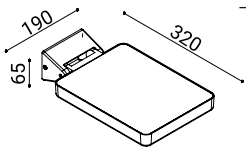

MIRÒN 24
STREET - ASYMMETRIC

MIRÒN 24		Street	36Wled	40,2We	220-240V		
		<i>white</i>	<i>sand</i>	<i>graphite</i>	<i>aluminium</i>	<i>corten</i>	
2700K	4113lm	900531082	900531083	900531084	900531085	900531088	
3000K	4330lm	900511082	900511083	900511084	900511085	900511088	
4000K	4558lm	900521082	900521083	900521084	900521085	900521088