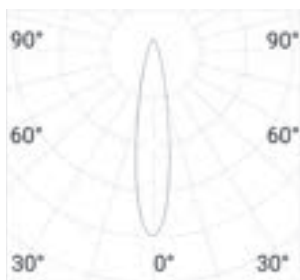

WALL
19° - 32° - 65°

TALON WALL		19°	2X8,2Wled	19,3We	220-240V		
		<i>white</i>	<i>sand</i>	<i>graphite</i>	<i>aluminium</i>	<i>corten</i>	
2700K	2x756lm	901131002	901131003	901131004	901131005	901131008	
3000K	2x796lm	901111002	901111003	901111004	901111005	901111008	
4000K	2x836lm	901121002	901121003	901121004	901121005	901121008	

19°