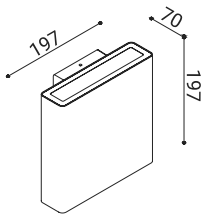

**DIVAR
WALL**

	19°	2X12,1Wled	29,7We	220-240V		
		<i>white</i>	<i>sand</i>	<i>graphite</i>	<i>aluminium</i>	<i>corten</i>
2700K	2x1095lm	901031002	901031003	901031004	901031005	901031008
3000K	2x1153lm	901011002	901011003	901011004	901011005	901011008
4000K	2x1211lm	901021002	901021003	901021004	901021005	901021008