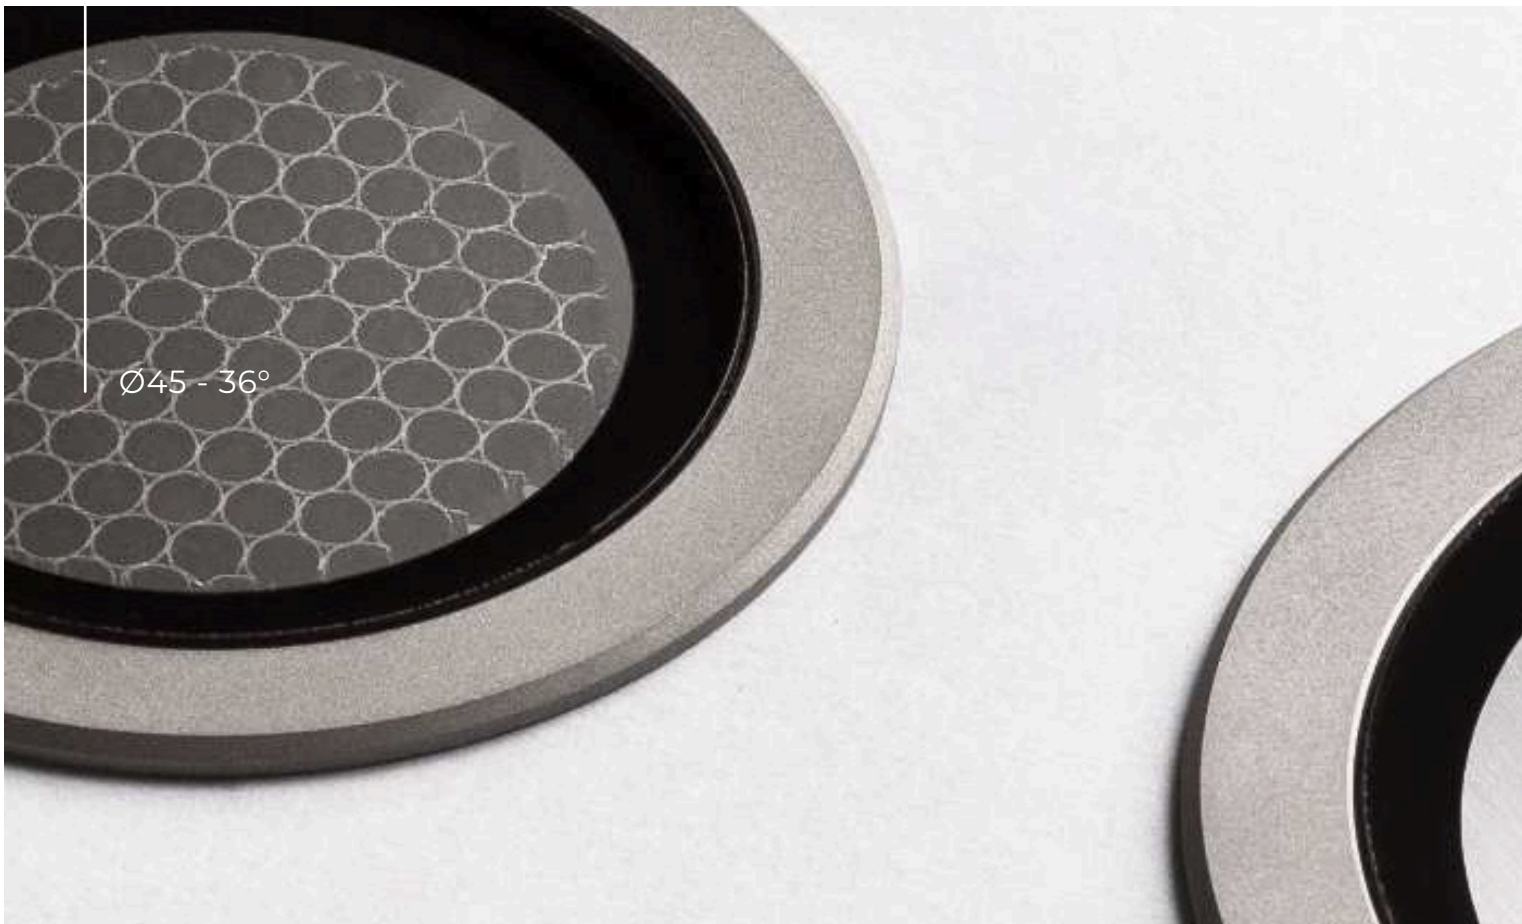

**ZERO
Ø45**

Without Honeycomb

18°

2Wled

3We

24V

aluminium

2700K

294lm

900132146

3000K

309lm

900112146

4000K

324lm

900122146