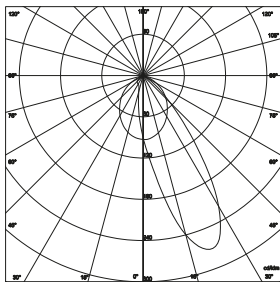

MID POWER LED Photometric details

44°

80°

31°x88°

ACCESSORIES

SINGLE CONNECTION KIT

9054

MULTIPLE CONNECTION KIT

9055

SPD CL.I 257x40x20mm 12KV 320V UC max

9058

POWER SUPPLY 24V DC 70W IP67 235x45x225mm

9049

POWER SUPPLY 24V DC 150W IP67 235x45x225mm

9057