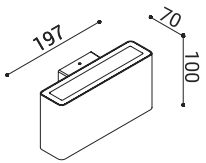

**DIVAR
WALL**

	19°	12,1Wled	15,4We	220-240V		
		<i>white</i>	<i>sand</i>	<i>graphite</i>	<i>aluminium</i>	<i>corten</i>
2700K	1095lm	901032012	901032013	901032014	901032015	901032018
3000K	1153lm	901011012	901011013	901011014	901011015	901011018
4000K	1211lm	901021012	901021013	901021014	901021015	901021018