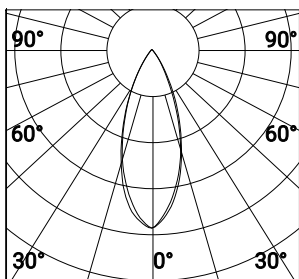

DX Ø 54

52°

5,8Wled

6,3We

24V

aluminium

bronze

black

2700K   135lm

900432046   900432049   900432047

3000K   142lm

900412046   900412049   900412047

4000K   149lm

900422046   900422049   900422047

52°