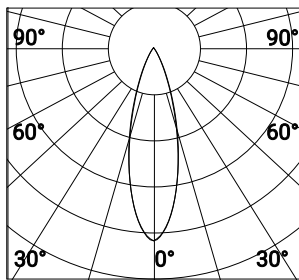

DX54 / 26°

Without Honeycomb

DX38 / 36°

Without Honeycomb

DX54 / 52°

Without Honeycomb

DX STEM

Minimal projector suitable for ground installation. Turned anodized aluminium made and available in two sizes $\varnothing 38\text{mm}$ on 3 total height's stem (h.60mm, h.160mm, h.500mm) or $\varnothing 54\text{mm}$ (h.70mm, h.170mm, h.510mm), extremely versatile due to adjustability and low luminance.