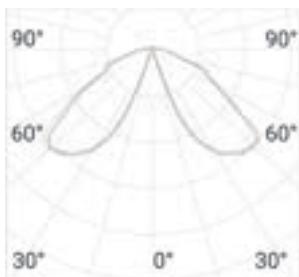

BLACK Reflector

	H800	12Wled	16,5We	220-240V		
		<i>white</i>	<i>sand</i>	<i>graphite</i>	<i>aluminium</i>	<i>corten</i>
2700K	880lm	900330082	900330083	900330084	900330085	900330088
3000K	926lm	900310082	900310083	900310084	900310085	900310088
4000K	972lm	900320082	900320083	900320084	900320085	900320088