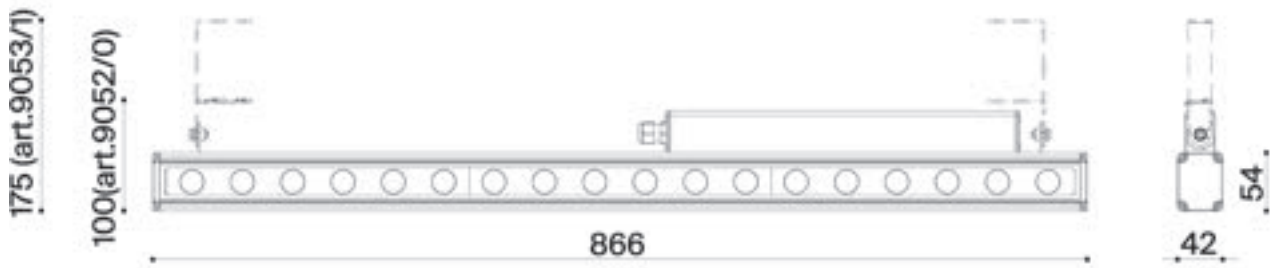

Technical Drawing