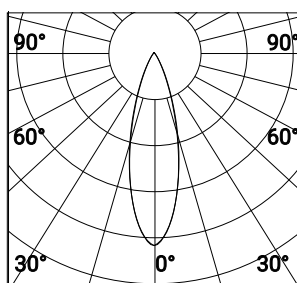

With Honeycomb