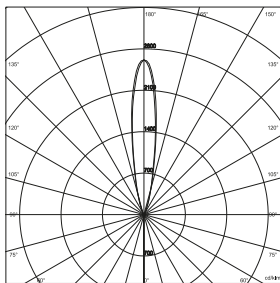

Adjustable
Ø110

60°

12Wled

24V

aluminium

2700K 1019lm

900132116

3000K 1073lm

900112116

4000K 1231lm

900122116

15°

36°

60°

In the ZERO ø110mm version optical compartment is adjustable via a rotating mechanical system, When the luminaire is opened, a graduated opening the luminaire a graduated base inclination.