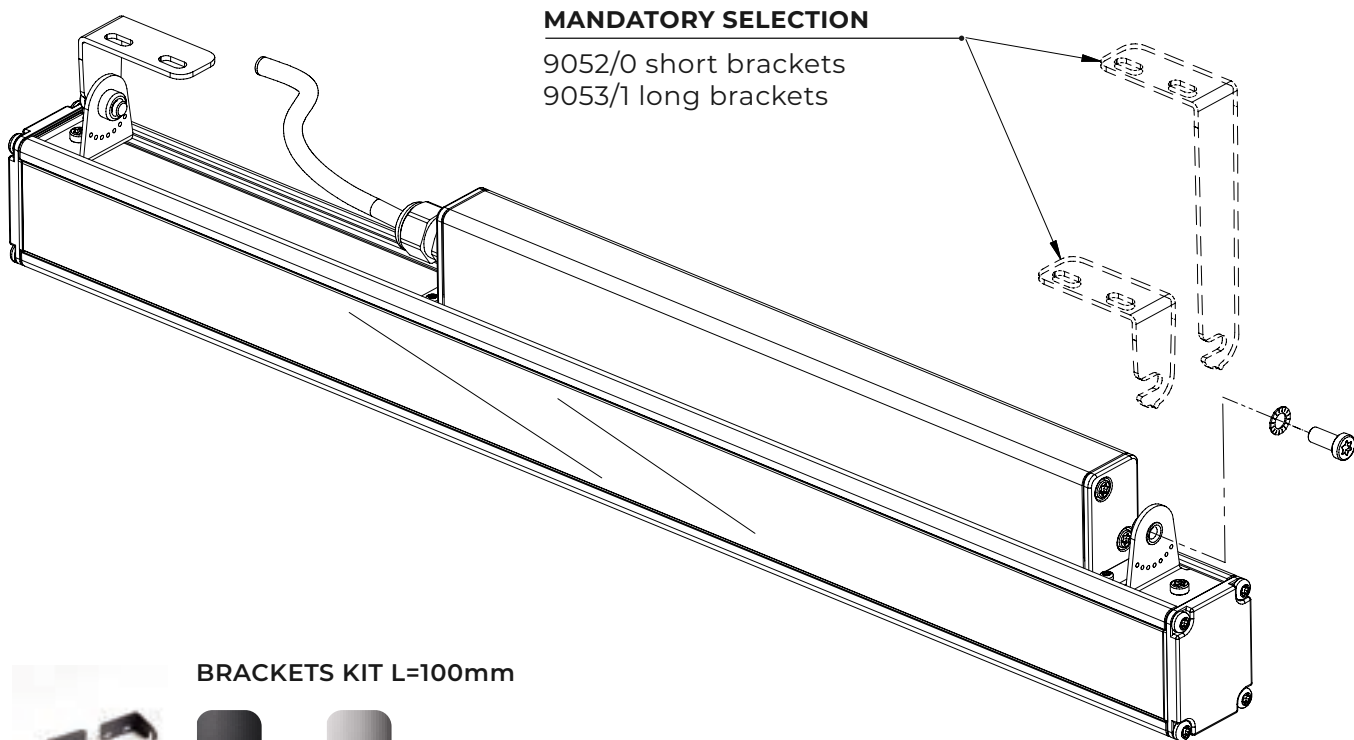

MANDATORY SELECTION

9052/0 short brackets
9053/1 long brackets

BRACKETS KIT L=100mm

9052

9050

BRACKETS KIT L=175mm

9053

9051