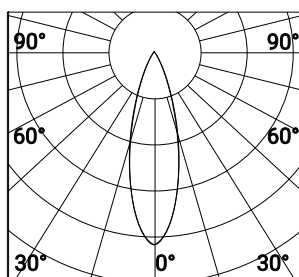

70

DX STEM
Ø 54

70mm

52°

5,8Wled

6,3We

24V

aluminium

bronze

black

2700K	135lm	900432146	900432149	900432147
3000K	142lm	900412146	900412149	900412147
4000K	149lm	900422146	900422149	900422147

170

DX STEM
Ø 54

170mm

52°

5,8Wled

6,3We

24V

aluminium

bronze

black

2700K	135lm	900432156	900432159	900432157
3000K	142lm	900412156	900412159	900412157
4000K	149lm	900422156	900422159	900422157

510

DX STEM
Ø 54

510mm

52°

5,8Wled

6,3We

24V

aluminium

bronze

black

2700K	135lm	900432166	900432169	900432167
3000K	142lm	900412166	900412169	900412167
4000K	149lm	900422166	900422169	900422167

52°