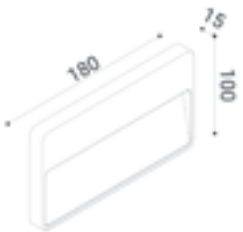

**MODULO A
RC**

4,6Wled

24V

		<i>white</i>	<i>sand</i>	<i>graphite</i>	<i>aluminium</i>	<i>corten</i>
2700K	185lm	900631012	900631013	900631014	900631015	900631018
3000K	195lm	900611012	900611013	900611014	900611015	900611018
4000K	205lm	900621012	900621013	900621014	900621015	900621018