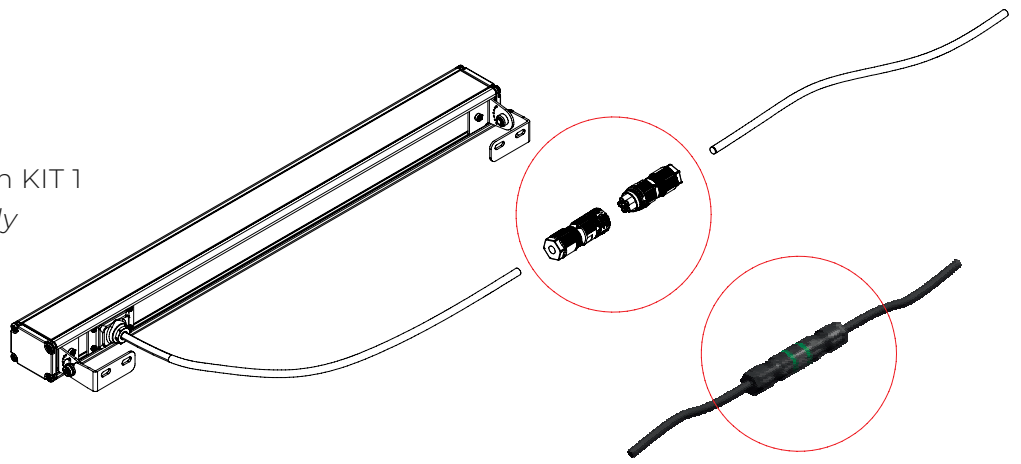

BRACKETS KIT L=100mm

9052

9050

BRACKETS KIT L=175mm

9053

9051

Single fixture connection with KIT 1
9054 to be ordered separately

Two fixtures cable connection with KIT 2
9055 to be ordered separately