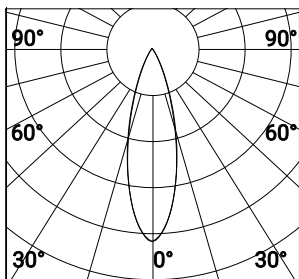

ZERO
Ø65

Without Honeycomb

26°

5,8Wled

6,3We

24V

aluminium

2700K