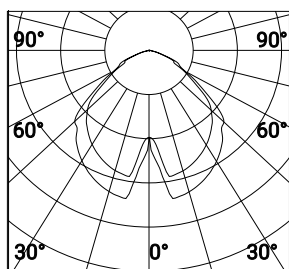

SOFIA	H800	10W@230V		220-240V		
		white	sand	graphite	aluminium	corten
2700K	1094lm	901237082	901237083	901237084	901237085	901237088
3000K	1152lm	901217082	901217083	901217084	901217085	901217088
4000K	1209lm	901227082	901227083	901227084	901227085	901227088