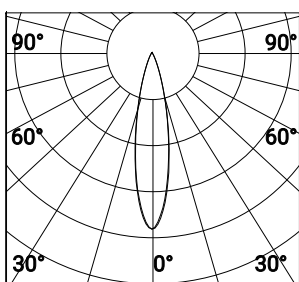

26°

DX Ø 54

52°

5,8Wled

6,9We

220-240V

aluminium

bronze