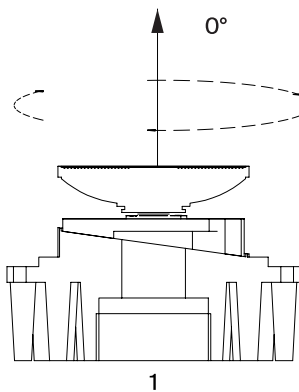

In the ZERO ø110mm version optical compartment is adjustable via a rotating mechanical system, When the luminaire is opened, a graduated opening the luminaire a graduated base inclination.