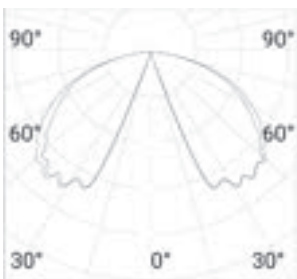

BLACK Reflector

	H800	6,2Wled	8,5We	220-240V		
		<i>white</i>	<i>sand</i>	<i>graphite</i>	<i>aluminium</i>	<i>corten</i>
2700K	212lm	901331052	901331053	901331054	901331055	901331058
3000K	223lm	901311052	901311053	901311054	901311055	901311058
4000K	234lm	901321052	901321053	901321054	901321055	901321058