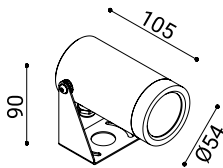

DX Ø 54

Without Honeycomb

52°

5,8Wled

6,3We

24V

aluminium

bronze

black

2700K 409lm

900432216

900432219

900432217

3000K 431lm

900412216

900412219

900412217

4000K 452lm

900422216

900422219

900422217