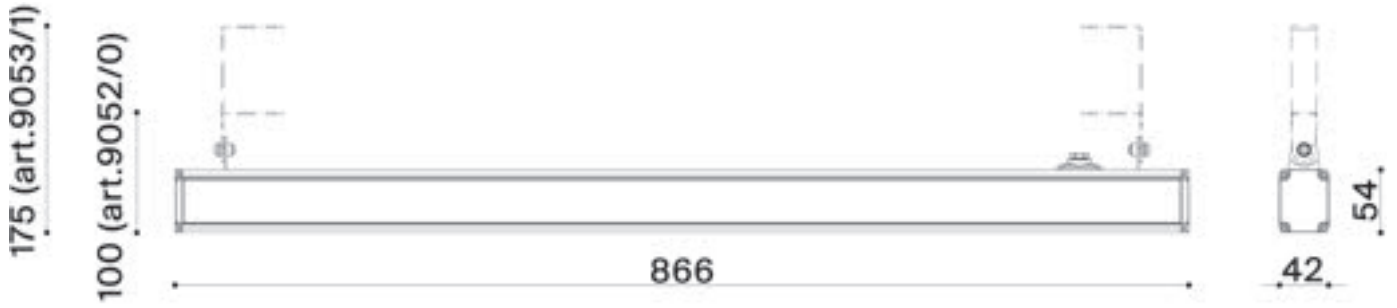

Technical Drawing