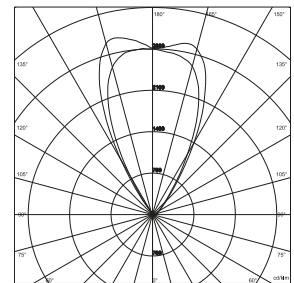

Adjustable
Ø110

60°

12Wled

24V

aluminium

2700K 1019lm

900132116

3000K 1073lm

900112116

4000K 1231lm

900122116

15°

36°

60°

In the ZERO ø110mm version optical compartment is adjustable via a rotating mechanical system, When the luminaire is opened, a graduated opening the luminaire a graduated base inclination.