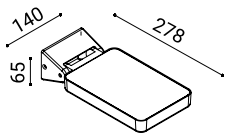

MIRÒN 16		65°	16,8Wled	18,6We	220-240V		
			<i>white</i>	<i>sand</i>	<i>graphite</i>	<i>aluminium</i>	<i>corten</i>
2700K	2137lm	900531012	900531013	900531014	900531015	900531018	
3000K	2249lm	900511012	900511013	900511014	900511015	900511018	
4000K	2361lm	900521012	900521013	900521014	900521015	900521018