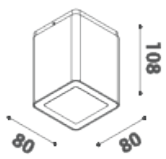

ROOF
65° - DIFFUSED