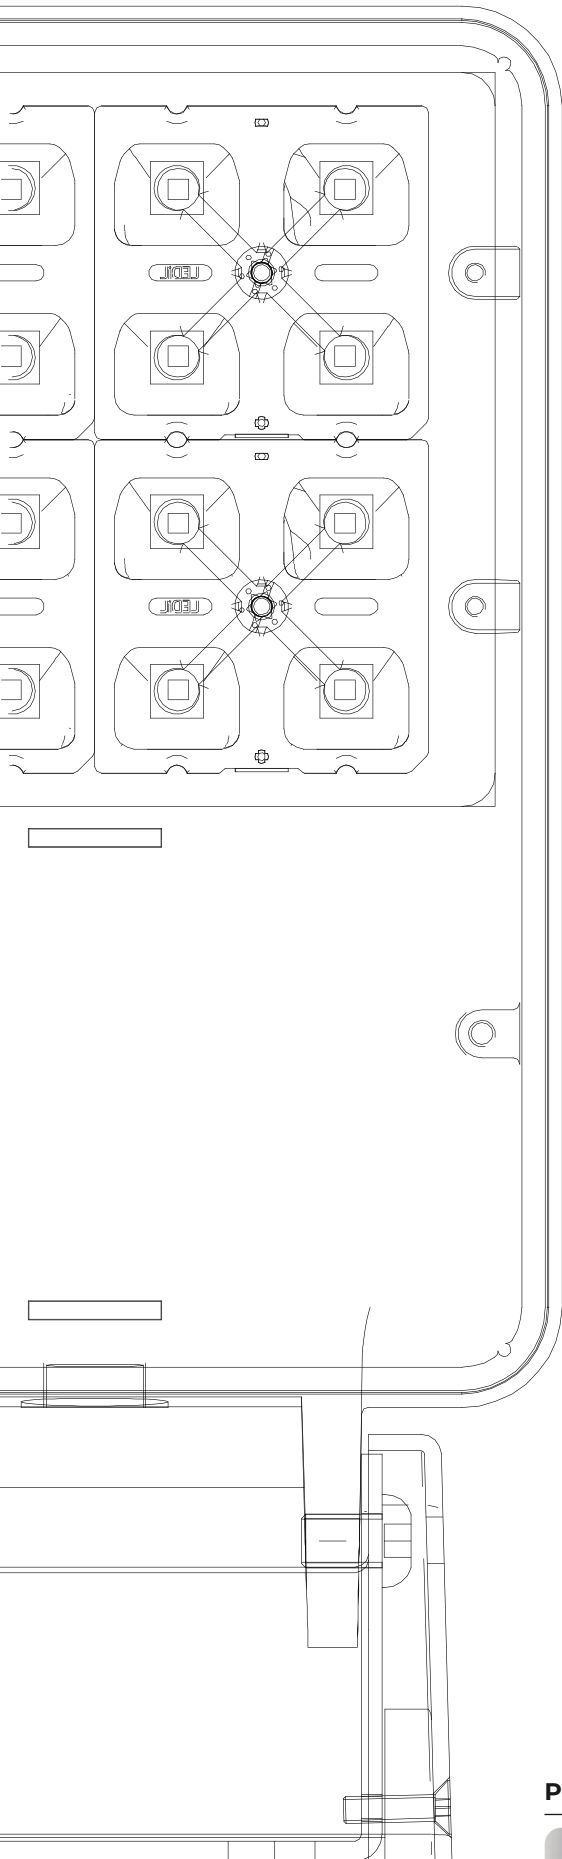

ACCESSORIES

90214

90215

90234

90235

90224

90225

90255

90244

90245