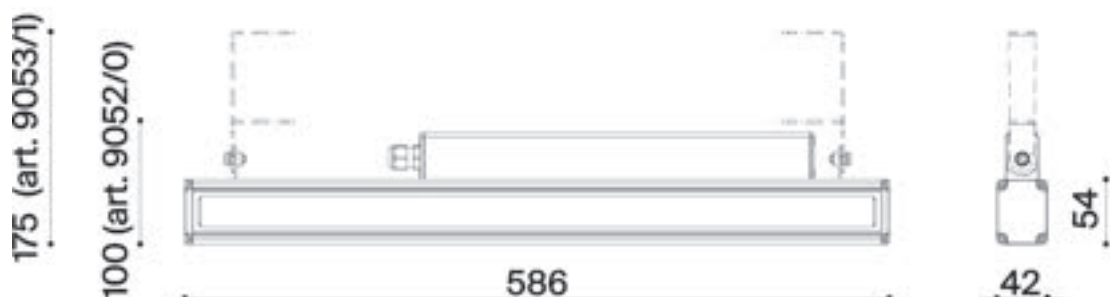

**MID POWER LED
L584mm**

80° 16,2Wled 17,6We 220-240V

graphite

aluminium

2700K	1133lm	901731174	901731175
3000K	1193lm	901711174	901711175
4000K	1253lm	901721174	901721175

**MID POWER LED
L584mm**

31°X88° 16,2Wled 17,6We 220-240V

graphite

aluminium

2700K	1108lm	901732054	901732055
3000K	1166lm	901712054	901712055
4000K	1225lm	901722054	901722055

**MID POWER LED
L584mm**

44° 16,2Wled 17,6We 220-240V

graphite

aluminium

2700K	1338lm	901731234	901731235
3000K	1409lm	901711234	901711235
4000K	1480lm	901721234	901721235