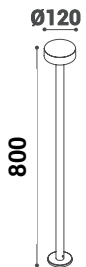

SOFIA	H800	10W@230V		220-240V		
		white	sand	graphite	aluminium	corten
2700K	1094lm	901237082	901237083	901237084	901237085	901237088
3000K	1152lm	901217082	901217083	901217084	901217085	901217088
4000K	1209lm	901227082	901227083	901227084	901227085	901227088