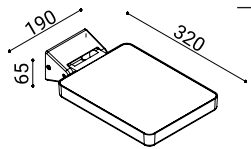

MIRÒN 24		Asymmetric	36Wled	40,2We	220-240V		
		<i>white</i>	<i>sand</i>	<i>graphite</i>	<i>aluminium</i>	<i>corten</i>	
2700K	3375lm	900531072	900531073	900531074	900531075	900531078	
3000K	3553lm	900511072	900511073	900511074	900511075	900511078	
4000K	3740lm	900521072	900521073	900521074	900521075	900521078