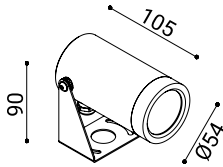

DX Ø 54

Without Honeycomb

26°

5,8Wled

6,3We

24V

aluminium

bronze

black

2700K 432lm

900432206

900432209

900432207

3000K 455lm

900412206

900412209

900412207

4000K 477lm

900422206

900422209

900422207