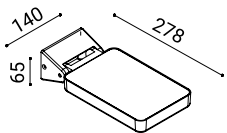

MIRÒN 16
30° - 65°

MIRÒN 16		30°	16,8Wled	18,6We	220-240V		
		<i>white</i>	<i>sand</i>	<i>graphite</i>	<i>aluminium</i>	<i>corten</i>	
2700K	2105lm	900531002	900531003	900531004	900531005	900531008	
3000K	2216lm	900511002	900511003	900511004	900511005	900511008	
4000K	2326lm	900521002	900521003	900521004	900521005	900521008