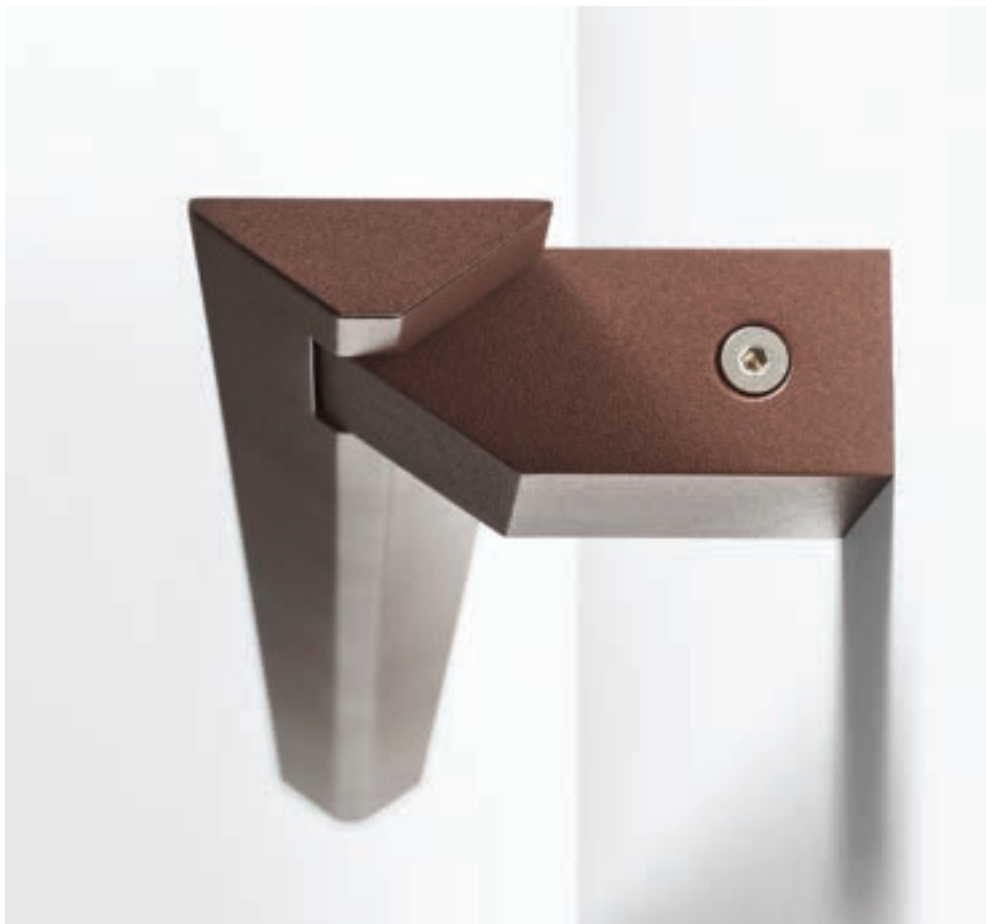

ROOT SX

12W

24V

		  <i>white</i>	 <i>sand</i>	 <i>graphite</i>	 <i>aluminium</i>	 <i>corten</i>
3150K	824lm	901611012	901611013	901611014	901611015	901611018