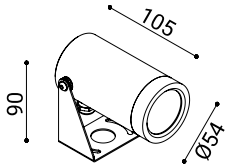

DX Ø 54

Without Honeycomb

52°

5,8Wled

6,9We

220-240V

aluminium

bronze

black

2700K 409lm

900431236

900431239

900431237

3000K 431lm

900411236

900411239

900411237

4000K 453lm

900421236

900421239

900421237