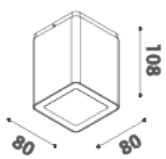

TALON ROOF

	32°	8,2Wled	10,7We	220-240V		
		<i>white</i>	<i>sand</i>	<i>graphite</i>	<i>aluminium</i>	<i>corten</i>
2700K	760lm	901131132	901131133	901131134	901131135	901131138
3000K	800lm	901111132	901111133	901111134	901111135	901111138
4000K	840lm	901121132	901121133	901121134	901121135	901121138

32°