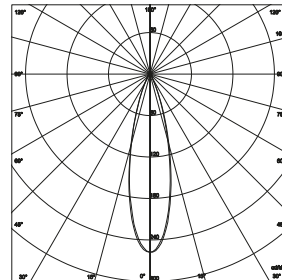

DX54 / 26°

Without Honeycomb

DX38 / 36°

Without Honeycomb

DX54 / 52°

Without Honeycomb

DX STEM

Minimal projector suitable for ground installation. Turned anodized aluminium made and available in two sizes $\varnothing 38\text{mm}$ on 3 total height's stem (h.60mm, h.160mm, h.500mm) or $\varnothing 54\text{mm}$ (h.70mm, h.170mm, h.510mm), extremely versatile due to adjustability and low luminance.