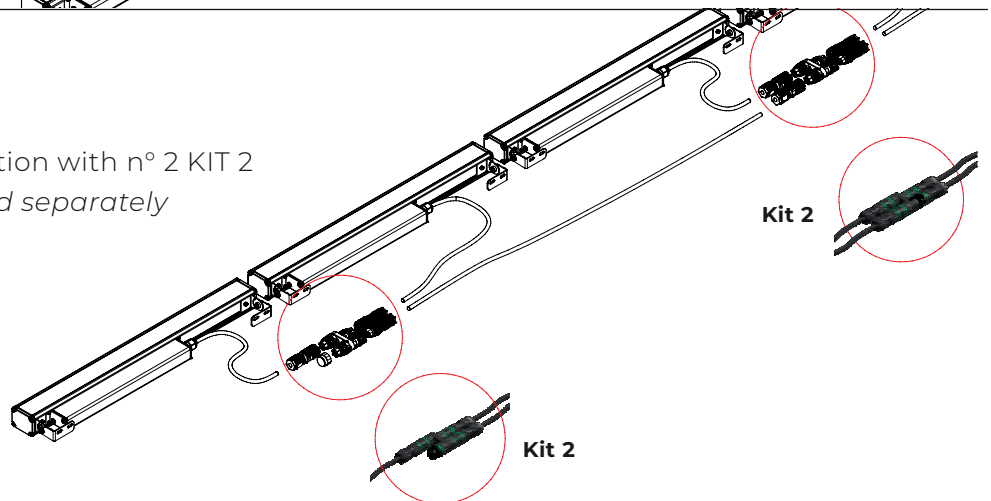

Four fixtures cable connection with n° 2 KIT 2
N. 2 pcs 9055 to be ordered separately