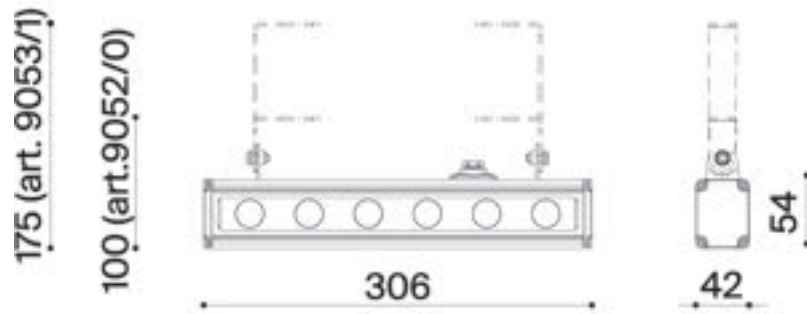

901711015

4000K

1363lm

901721014

901721015

Technical Drawing

Mandatory selection

POWER LED L306mm