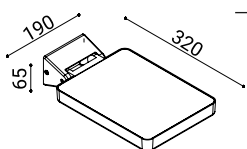

MIRÒN 24
30° - 65°

MIRÒN 24 30°		36Wled	40,2We	220-240V		
		<i>white</i>	<i>sand</i>	<i>graphite</i>	<i>aluminium</i>	<i>corten</i>
2700K	4499lm	900531052	900531053	900531054	900531055	900531058
3000K	4736lm	900511052	900511053	900511054	900511055	900511058
4000K	4985lm	900521052	900521053	900521054	900521055	900521058