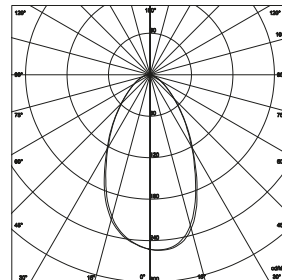

DX54 / 26°

Without Honeycomb

DX38 / 36°

Without Honeycomb

DX54 / 52°

Without Honeycomb

DX STEM

Minimal projector suitable for ground installation. Turned anodized aluminium made and available in two sizes $\varnothing 38\text{mm}$ on 3 total height's stem (h.60mm, h.160mm, h.500mm) or $\varnothing 54\text{mm}$ (h.70mm, h.170mm, h.510mm), extremely versatile due to adjustability and low luminance.