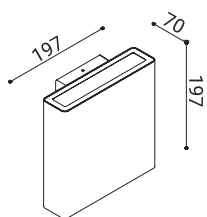

WALL
65°

**DIVAR
WALL**

	65°	2X12,1Wled	29,7We	220-240V		
		<i>white</i>	<i>sand</i>	<i>graphite</i>	<i>aluminium</i>	<i>corten</i>
2700K	2x1080lm	901031112	901031113	901031114	901031115	901031118
3000K	2x1137lm	901011112	901011113	901011114	901011115	901011118
4000K	2x1194lm	901021112	901021113	901021114	901021115	901021118