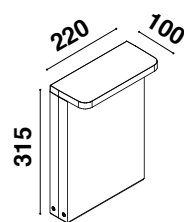

Anchor bolts (9042) for ground installation and connector IP (9005) to be separately ordered.

ZEUS

h 115mm - h 315mm - h 715mm

ZEUS	H115	10Wled	12,6We	220-240V			
							
		<i>white</i>	<i>sand</i>	<i>graphite</i>	<i>aluminium</i>	<i>corten</i>	
2700K	444lm	901531042	901531043	901531044	901531045	901531048	
3000K	468lm	901511042	901511043	901511044	901511045	901511048	
4000K	491lm	901521042	901521043	901521044	901521045	901521048	