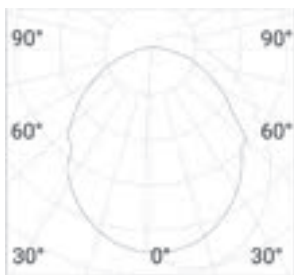

ZEUS	H715	10Wled	12,6We	220-240V		
		 <i>white</i>	 <i>sand</i>	 <i>graphite</i>	 <i>aluminium</i>	 <i>corten</i>
2700K	444lm	901531062	901531063	901531064	901531065	901531068
3000K	468lm	901511062	901511063	901511064	901511065	901511068
4000K	491lm	901521062	901521063	901521064	901521065	901521068