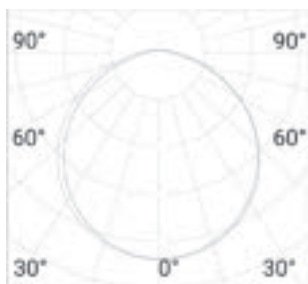

ROOT SX

12W

24V

		  <i>white</i>	 <i>sand</i>	 <i>graphite</i>	 <i>aluminium</i>	 <i>corten</i>
3150K	824lm	901611012	901611013	901611014	901611015	901611018