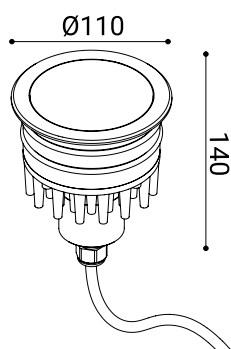

In the ZERO ø110mm version optical compartment is adjustable via a rotating mechanical system, When the luminaire is opened, a graduated opening the luminaire a graduated base inclination.