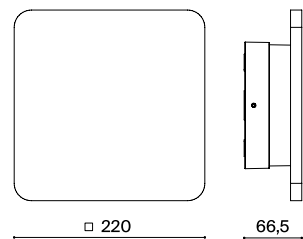

MIMICRY L= 220 mm 360° 10Wled 13We 220-240V

natural clay

2700K	855lm	901831010
3000K	900lm	901811010
4000K	945lm	901821010