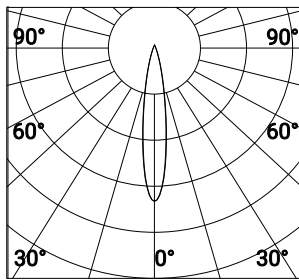

DX38 / 18°

Without Honeycomb