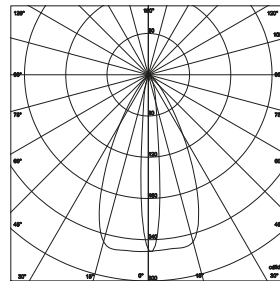

901721154

901721155

POWER LED Photometric details

14°

45°

28°

52°x12°

ACCESSORIES