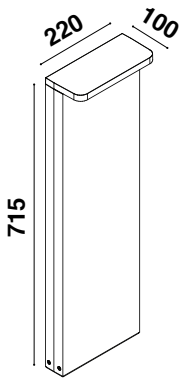

ZEUS	H715	10Wled	12,6We	220-240V		
		 <i>white</i>	 <i>sand</i>	 <i>graphite</i>	 <i>aluminium</i>	 <i>corten</i>
2700K	444lm	901531062	901531063	901531064	901531065	901531068
3000K	468lm	901511062	901511063	901511064	901511065	901511068
4000K	491lm	901521062	901521063	901521064	901521065	901521068