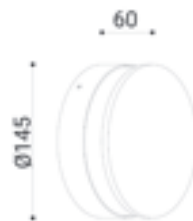

White Reflector

ELOISE

360°

10Wled

13We

220-240V

		 white	 sand	 graphite	 aluminium	 corten
2700K	855lm	901431002	901431003	901431004	901431005	901431008
3000K	900lm	901411002	901411003	901411004	901411005	901411008
4000K	945lm	901421002	901421003	901421004	901421005	901421008