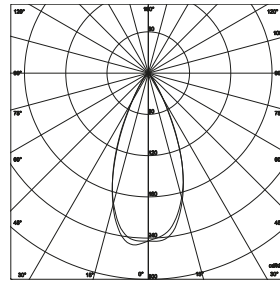

901721154

901721155

POWER LED Photometric details

14°

45°

28°

52°x12°

ACCESSORIES