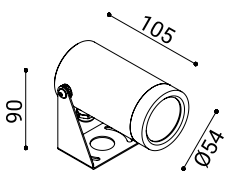

26°

DX Ø 54

52°

5,8Wled

6,9We

220-240V

aluminium

bronze