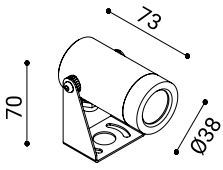

DX Ø 38

Without Honeycomb

18°

2Wled

3We

24V

aluminium

bronze