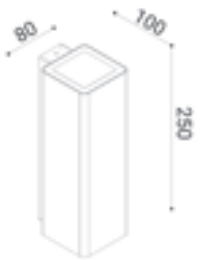

WALL
19° - 32° - 65°

TALON WALL		19°	2X8,2Wled	19,3We	220-240V		
		<i>white</i>	<i>sand</i>	<i>graphite</i>	<i>aluminium</i>	<i>corten</i>	
2700K	2x756lm	901131002	901131003	901131004	901131005	901131008	
3000K	2x796lm	901111002	901111003	901111004	901111005	901111008	
4000K	2x836lm	901121002	901121003	901121004	901121005	901121008