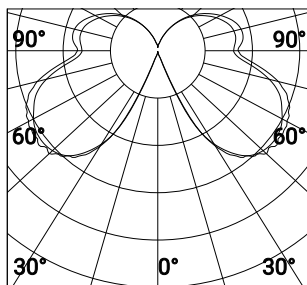

White Reflector

ELOISE

360°

10Wled

13We

220-240V

		 white	 sand	 graphite	 aluminium	 corten
2700K	855lm	901431002	901431003	901431004	901431005	901431008
3000K	900lm	901411002	901411003	901411004	901411005	901411008
4000K	945lm	901421002	901421003	901421004	901421005	901421008