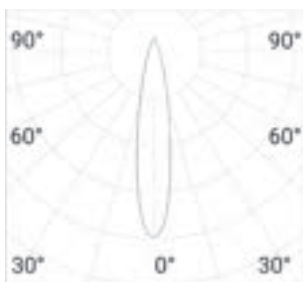

TALON WALL

	19°	8,2Wled	10,7We	220-240V		
		<i>white</i>	<i>sand</i>	<i>graphite</i>	<i>aluminium</i>	<i>corten</i>
2700K	756lm	901131032	901131033	901131034	901131035	901131038
3000K	796lm	901111032	901111033	901111034	901111035	901111038
4000K	836lm	901121032	901121033	901121034	901121035	901121038