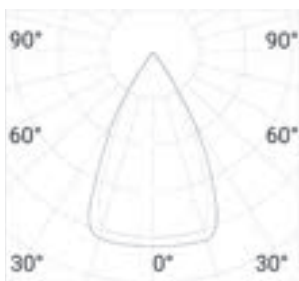

65°

WALL
DIFFUSED

**TALON
WALL**

diffused

2X4,8Wled

11We

220-240V

white