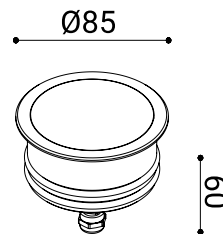

ZERO
Ø85

Without Honeycomb

Diffused

5,5Wled

24V

aluminium

3000K

451lm

900112166

4000K

473lm

900122166

ZERO
Ø85

With Honeycomb

Diffused

5,5Wled

24V

aluminium

3000K

131lm

900112086

4000K

137lm

900122086