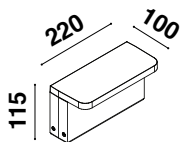

Anchor bolts (9042) for ground installation and connector IP (9005) to be separately ordered.

ZEUS

h 115mm - h 315mm - h 715mm

ZEUS	H115	10Wled	12,6We	220-240V			
							
		<i>white</i>	<i>sand</i>	<i>graphite</i>	<i>aluminium</i>	<i>corten</i>	
2700K	444lm	901531042	901531043	901531044	901531045	901531048	
3000K	468lm	901511042	901511043	901511044	901511045	901511048	
4000K	491lm	901521042	901521043	901521044	901521045	901521048	