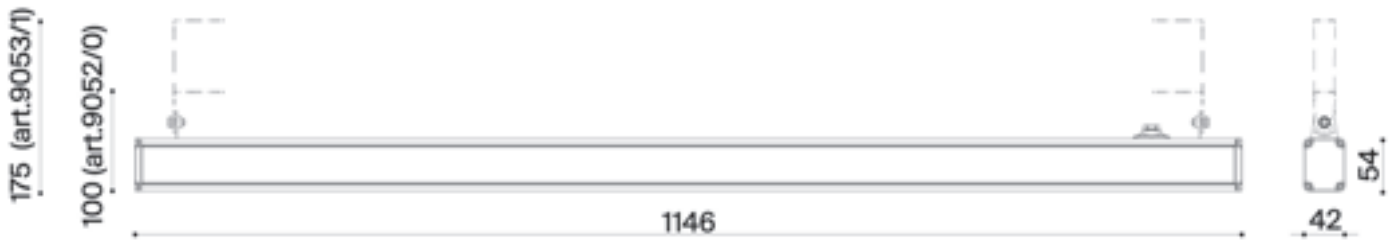

Technical Drawing

Mandatory selection

9052

9050

9053

9051

MID POWER LED L1146mm

44°

30,7Wled

24V

graphite

aluminium

2700K

2676lm

901732164

901732165

3000K

2816lm

901712164

901712165

4000K

2960lm

901722164

901722165