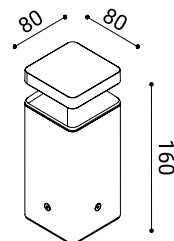

WHITE Reflector

	H160	6,2Wled	8,5We	220-240V		
		<i>white</i>	<i>sand</i>	<i>graphite</i>	<i>aluminium</i>	<i>corten</i>
2700K	350lm	901331002	901331003	901331004	901331005	901331008
3000K	368lm	901311002	901311003	901311004	901311005	901311008
4000K	386lm	901321002	901321003	901321004	901321005	901321008