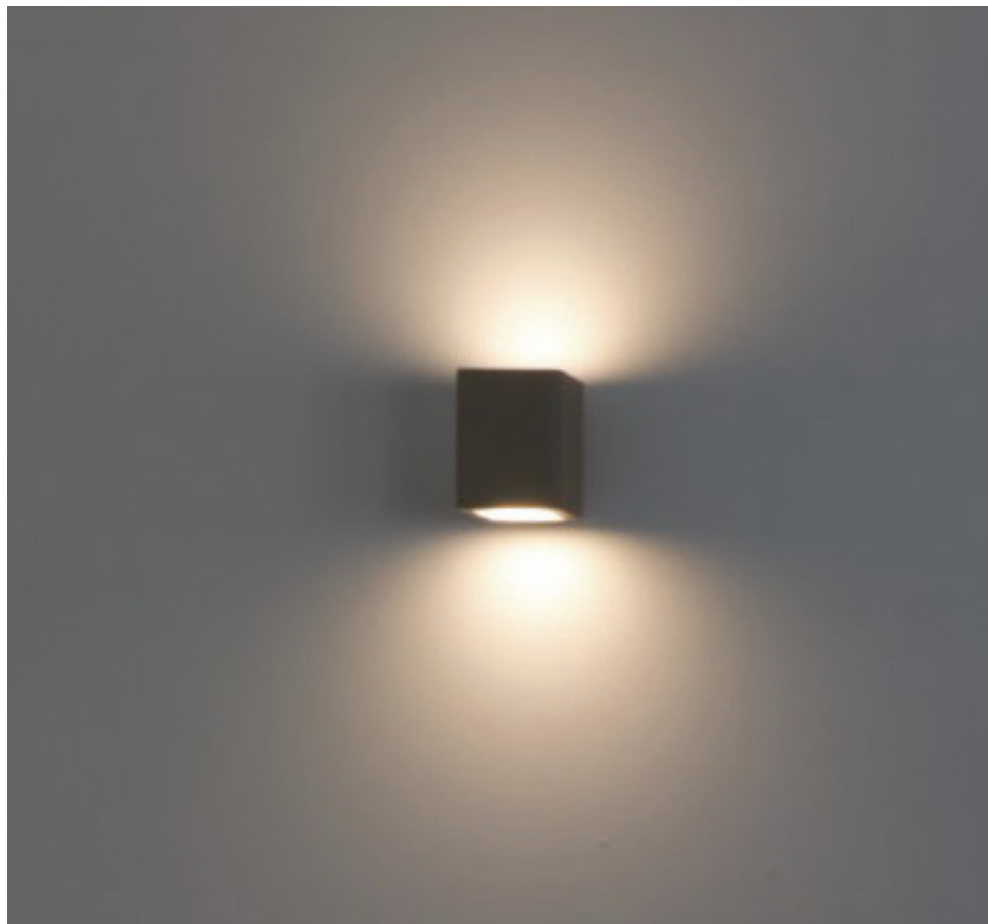

TALON WALL

	diffused	4,8Wled	5,8We	220-240V		
		<i>white</i>	<i>sand</i>	<i>graphite</i>	<i>aluminium</i>	<i>corten</i>
2700K	481lm	901131102	901131103	901131104	901131105	901131108
3000K	506lm	901111102	901111103	901111104	901111105	901111108
4000K	531lm	901121102	901121103	901121104	901121105	901121108

Diffused