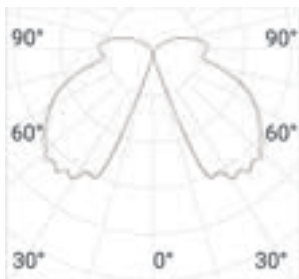

WHITE Reflector

	H300	6,2Wled	8,5We	220-240V		
		<i>white</i>	<i>sand</i>	<i>graphite</i>	<i>aluminium</i>	<i>corten</i>
2700K	350lm	901331022	901331023	901331024	901331025	901331028
3000K	368lm	901311022	901311023	901311024	901311025	901311028
4000K	386lm	901321022	901321023	901321024	901321025	901321028

BLACK Reflector

	H300	6,2Wled	8,5We	220-240V		
		<i>white</i>	<i>sand</i>	<i>graphite</i>	<i>aluminium</i>	<i>corten</i>
2700K	212lm	901331032	901331033	901331034	901331035	901331038
3000K	223lm	901311032	901311033	901311034	901311035	901311038
4000K	234lm	901321032	901321033	901321034	901321035	901321038