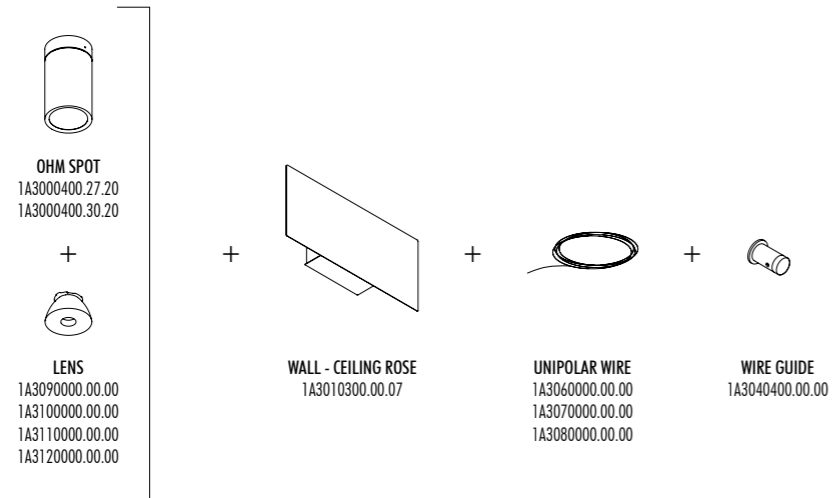

LUNGHEZZA TOTALE MAX 50 METRI / TOTAL LENGTH MAX 50 METER