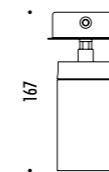

CEILING ROSE