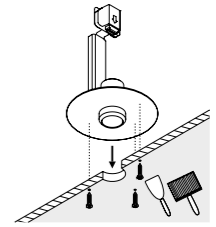

DIM PUSH - 0/1-10 V
DRIVER DIMENSION

DIM DALI
DRIVER DIMENSION

DIM TRIAC
DRIVER DIMENSION

PUT THE DRIVER IN
AN ACCESSIBLE PLACE

KIT INSTALLAZIONE OPZIONALI / OPTIONAL INSTALLATION KITS

1A2380000.00.00	STANDARD	CASSAFORMA PER LATERIZIO / PLASTER BOX DIMENSIONI 189 x 445 mm
1A2230000.00.00	STANDARD	CASSAFORMA PER CEMENTO ARMATO / CONCRETE BOX DIMENSIONI 189 x 445 mm