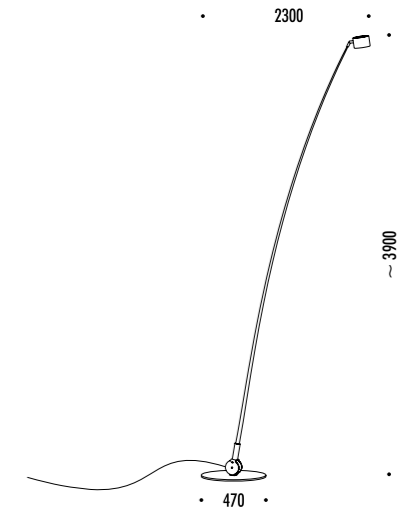

Compasso d'Oro ADI
Award 2014

DESIGN ENZO CALABRESE - DAVIDE GROPPI - 2011
LAMPADA DA ESTERNO - FIBRA DI VETRO - METALLO
OUTDOOR LAMP - FIBERGLASS - METAL

CE IP65