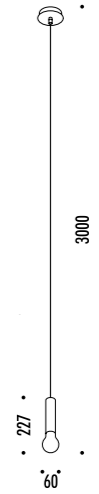

CEILING ROSE

1A2790300.30.00	BIANCO OPACO / MATT WHITE - 3000K - ON/OFF	100-240 V - 50/60 Hz - 5,6 W LED - 354 lm - CRI > 90
		ROSONE BIANCO - CAVO BIANCO
		ACCESSORI OPZIONALI KIT SOSPENSIONE - VEDI PAG. 125
		WHITE CEILING ROSE - WHITE CABLE
		OPTIONAL ACCESSORIES SUSPENSION KIT - SEE PAGE 125