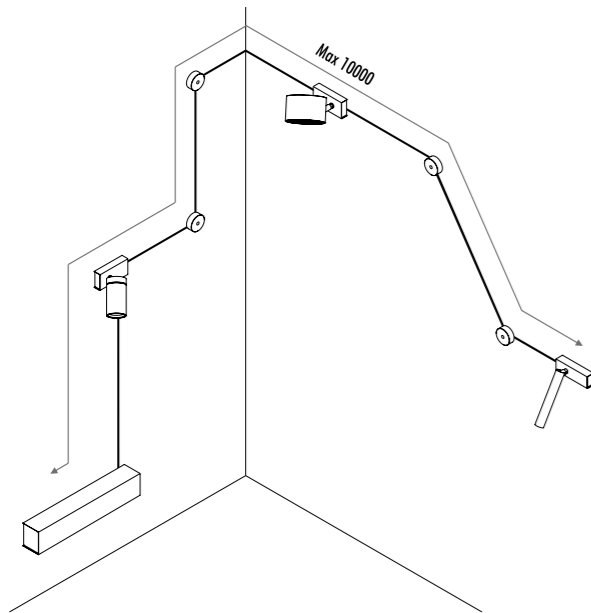

KIT ALIMENTAZIONE OBBLIGATORIO PER SISTEMA ENDLESS ON/OFF E CASAMBI
COMPULSORY POWER SUPPLY KIT FOR ENDLESS ON/OFF SYSTEM AND CASAMBI

CE IP20

1A1330300.00.00	BIANCO OPACO / MATT WHITE - ON/OFF	KIT DI ALIMENTAZIONE CON SPINA POWER SUPPLY KIT WITH PLUG INPUT 100-240 V - 50/60 Hz - OUTPUT 48 V DC - 60 W - IP20	
1A1330400.00.00	NERO OPACO / MATT BLACK - ON/OFF		

1A2450300.00.00	BIANCO OPACO / MATT WHITE - ON/OFF	KIT ROSONE PARETE - SOFFITTO - REMOTO WALL - CEILING ROSE KIT - REMOTE INPUT 100-240 V - 50/60 Hz - OUTPUT 48 V DC - 60 W - IP20	
1A2450400.00.00	NERO OPACO / MATT BLACK - ON/OFF		

1A0260300.00.00	BIANCO OPACO / MATT WHITE - ON/OFF	KIT DI ALIMENTAZIONE CON SPINA POWER SUPPLY KIT WITH PLUG INPUT 100-240 V - 50/60 Hz - OUTPUT 48 V DC - 150 W - IP20	
1A0260400.00.00	NERO OPACO / MATT BLACK - ON/OFF		

1A1020300.00.00	BIANCO OPACO / MATT WHITE - ON/OFF	KIT ROSONE PARETE - SOFFITTO - REMOTO WALL - CEILING ROSE KIT - REMOTE INPUT 100-240 V - 50/60 Hz - OUTPUT 48 V DC - 150 W - IP20	
1A1020400.00.00	NERO OPACO / MATT BLACK - ON/OFF