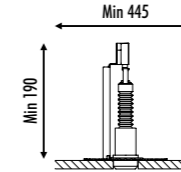

DIM PUSH - 0/1-10 V
DRIVER DIMENSION

DIM DALI
DRIVER DIMENSION

DIM TRIAC
DRIVER DIMENSION

PUT THE DRIVER IN
AN ACCESSIBLE PLACE

KIT INSTALLAZIONE OPZIONALI / OPTIONAL INSTALLATION KITS

1A2380000.00.00	STANDARD	CASSAFORMA PER LATERIZIO / PLASTER BOX DIMENSIONI 189 x 445 mm
1A2230000.00.00	STANDARD	CASSAFORMA PER CEMENTO ARMATO / CONCRETE BOX DIMENSIONI 189 x 445 mm