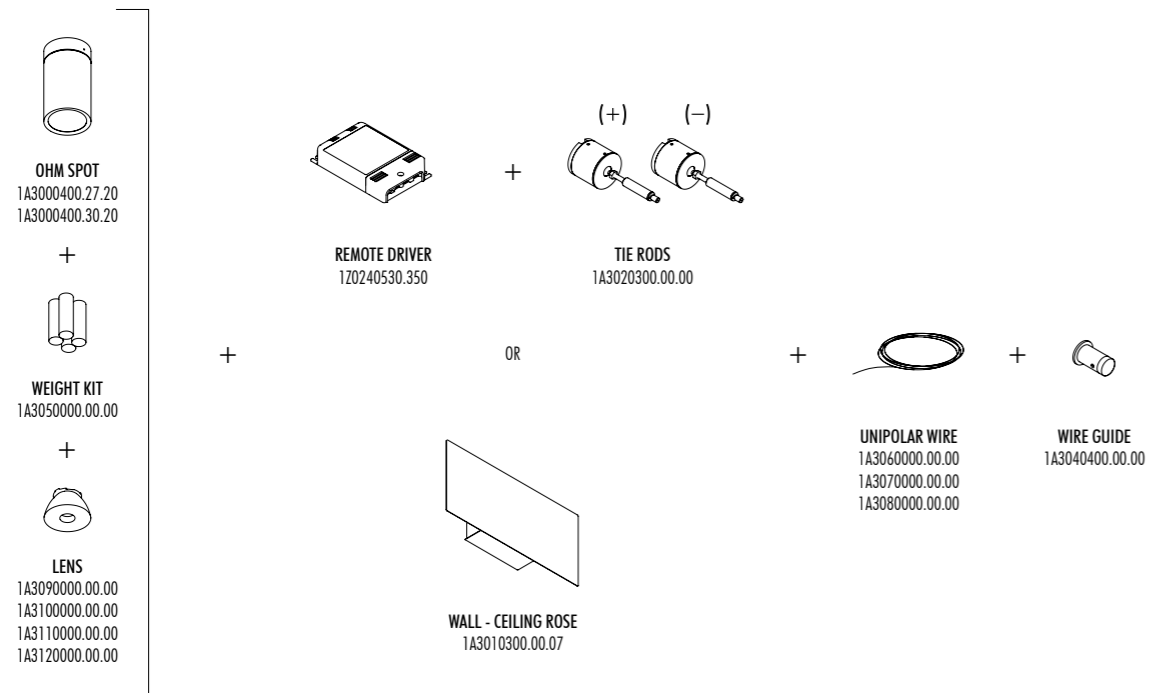

LUNGHEZZA TOTALE MAX 50 METRI / TOTAL LENGTH MAX 50 METER