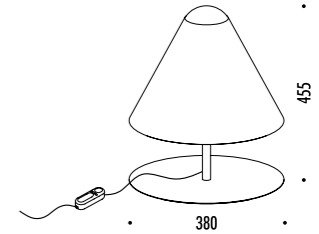

CE IP20 0.5m

1A2700300.00.06	BIANCO OPACO / MATT WHITE	100-240 V - 50/60 Hz - MAX 10 W LED - E27 GLOBOLUX
		CAVO BIANCO - DIMMER
		LAMPADINA NON INCLUSA
		WHITE CABLE - DIMMER
		BULB NOT INCLUDED