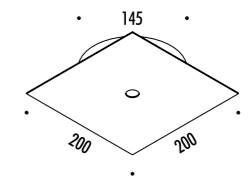

SOFFITTO / CEILING

1A3420300.30.00	BIANCO OPACO / MATT WHITE - 3000K - ON/OFF	100-240 V - 50/60 Hz - 8,5 W LED - 375 lm - CRI>90
1A3421500.30.00	OTTONE NATURALE / NATURAL BRASS - 3000K - ON/OFF	

CE IP20