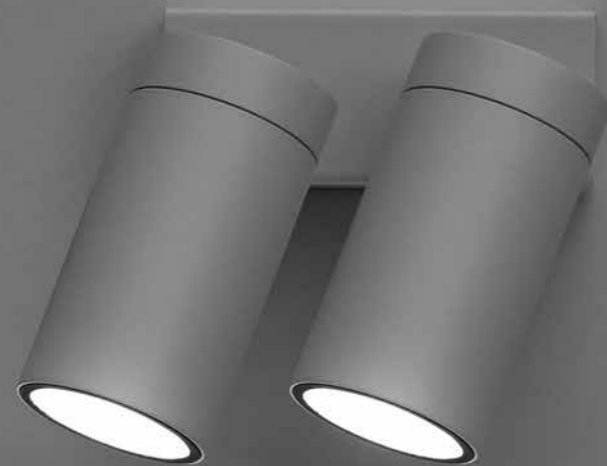

1A3810300.00.00	BIANCO OPACO / MATT WHITE - ON/OFF	100-240 V - 50/60 Hz - MAX 2 x 10 W LED - GU10 ORIENTABILE LAMPADINE NON INCLUSE ACCESSORI OPZIONALI LAMPADINA NON INCLUSI ADJUSTABLE BULBS NOT INCLUDED OPTIONAL BULB ACCESSORIES NOT INCLUDED
1A3810400.00.00	NERO OPACO / MATT BLACK - ON/OFF