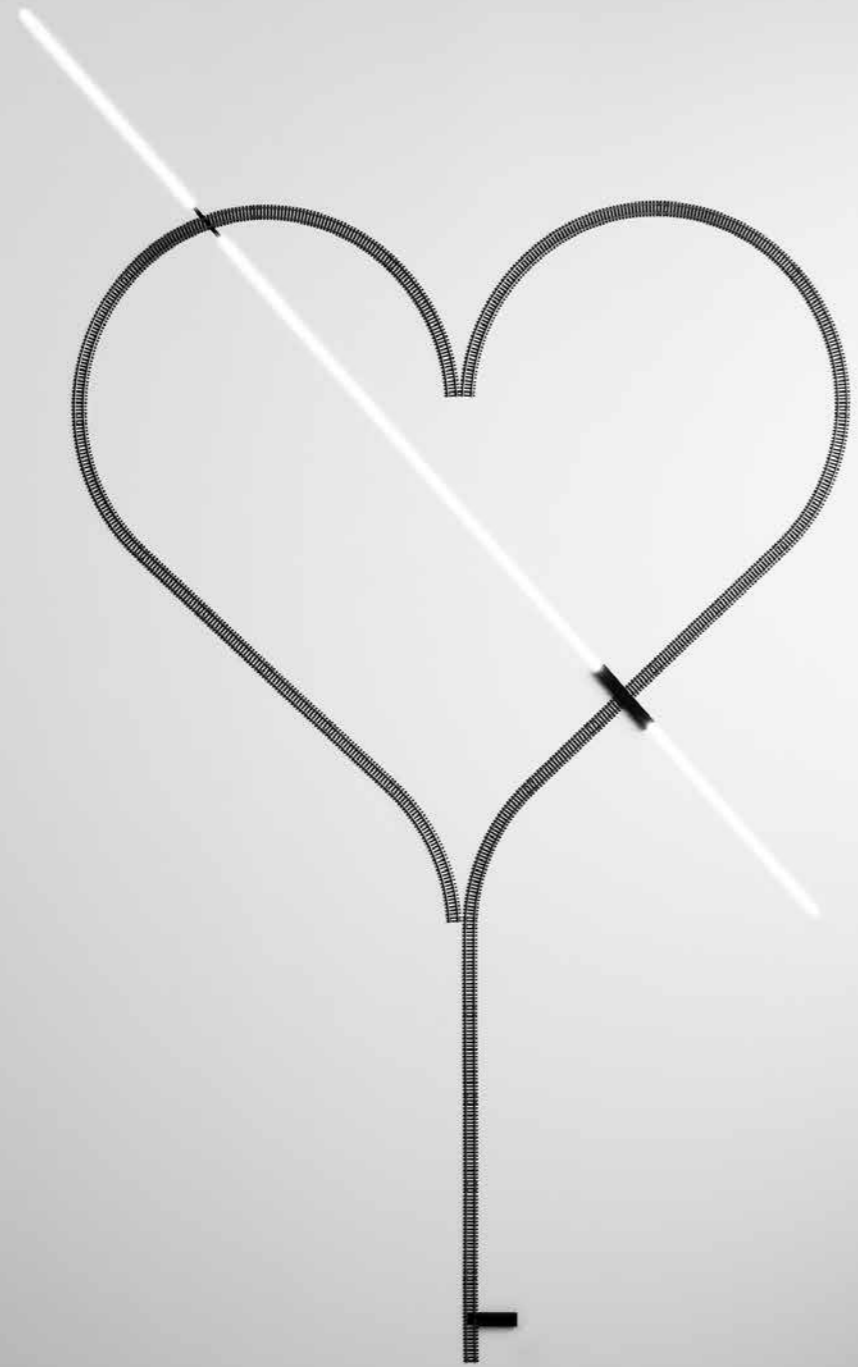

1A340000.30.06	STANDARD - 3000K	24 V DC - 22 W LED - 2000 lm - CRI > 90
		BINARI NERI - CAVO NERO
		KIT DI ALIMENTAZIONE INDIPENDENTE CON SPINA INCLUSO INPUT 100-240 V - 50/60 Hz - DIMMER
		BLACK RAILS - BLACK CABLE
		INCLUDES INDEPENDENT POWER SUPPLY KIT WITH PLUG INPUT 100-240 V - 50/60 Hz - DIMMER