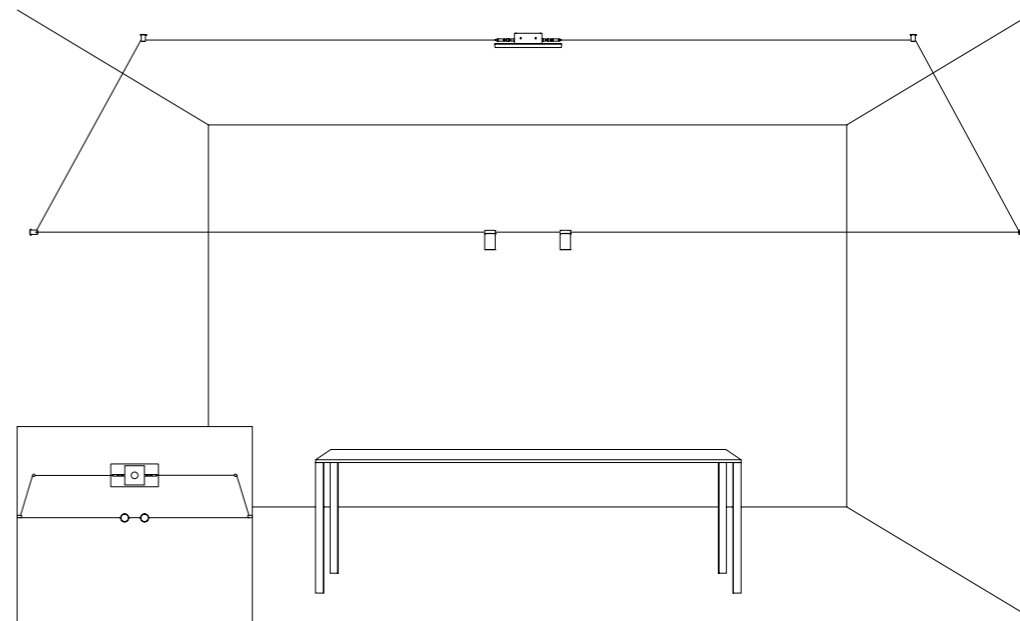

LUNGHEZZA TOTALE MAX 50 METRI / TOTAL LENGTH MAX 50 METER