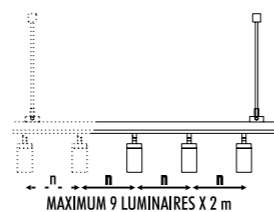

KIT INSTALLAZIONE OBBLIGATORI / COMPULSORY INSTALLATION KITS

1A2810400.02.00	NERO OPACO / MATT BLACK	48 V DC - MAX 15 A ELEMENTO DI ALIMENTAZIONE POWER CONNECTOR
1A2810400.03.00	NERO OPACO / MATT BLACK	TAPPO DI CHIUSURA PER ALIMENTAZIONE END CAP FOR POWER CONNECTOR
1A2810400.04.00	NERO OPACO / MATT BLACK	TAPPO DI CHIUSURA END CAP
1A2810400.05.00	NERO OPACO / MATT BLACK	48 V DC - MAX 15 A CONNETTORE LINEARE / ACQUISTARE INSIEME A 1A2810400.06.00 LINEAR CONNECTOR / TO BUY TOGETHER WITH 1A2810400.06.00
1A2810400.06.00	NERO OPACO / MATT BLACK	STAFFA DI RINFORZO REINFORCING BRACKET
1A2810000.07.00	STANDARD	MORSETTO CON PINZA M6 CLAMP WITH M6 GRIPPE
1A2810000.08.00	STANDARD	SET SOSPENSIONE SUSPENSION SET
1A2810000.09.00	STANDARD	PROTEZIONE PER INSTALLAZIONE CARTONGESSO 2000 mm PLASTER INSTALLATION GUARD 2000 mm
1A2810000.10.00	STANDARD	STRUMENTO TAGLIO CUTTING TOOL