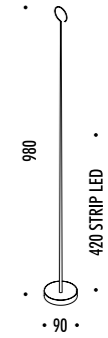

CE IP20

1A1090400.27.06	NERO OPACO / MATT BLACK - 2700K	5 V DC - 4 W LED 2700K - 575 lm - CRI > 80 / 3000K - 589 lm - CRI > 80
1A1090400.30.06	NERO OPACO / MATT BLACK - 3000K	CAVO NERO 1,5 m ON/OFF E DIMMERAZIONE TOUCH CAVO USB INCLUSO - ALIMENTATORE NON INCLUSO
		BLACK CABLE 1,5 m ON/OFF AND TOUCH DIMMABLE
		USB CABLE INCLUDED - POWER SUPPLY NOT INCLUDED

ACCESSORI OPZIONALI / OPTIONAL ACCESSORIES

1Z0000088	STANDARD	ALIMENTATORE / POWER SUPPLY INPUT 110-240 V - 50/60 Hz - OUTPUT 5 V DC - 2A - 10 W - IP20

1Z0000058	STANDARD	CAVO NERO DA USB A Micro USB / 1,5 m USB TO Micro USB BLACK CABLE / 1,5 m