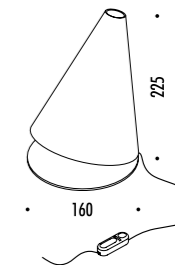

TAVOLO / TABLE

CE IP20 0.5m

1A2670305.00.06	BIANCO OPACO / MATT WHITE	100-240 V - 50/60 Hz - MAX 10 W LED - E27 GLOBOLUX CAVO BIANCO - DIMMER LAMPADINA LED NON INCLUSA WHITE CABLE - DIMMER LED BULB NOT INCLUDED