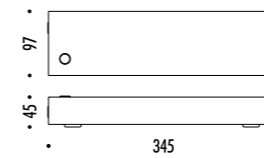

DRIVER

1A340000.30.06	STANDARD - 3000K	24 V DC - 22 W LED - 2000 lm - CRI > 90
		BINARI NERI - CAVO NERO
		KIT DI ALIMENTAZIONE INDIPENDENTE CON SPINA INCLUSO INPUT 100-240 V - 50/60 Hz - DIMMER
		BLACK RAILS - BLACK CABLE
		INCLUDES INDEPENDENT POWER SUPPLY KIT WITH PLUG INPUT 100-240 V - 50/60 Hz - DIMMER