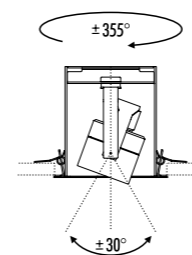

1A0670300.00.00	BIANCO OPACO / MATT WHITE - ON/OFF	100-240 V - 50/60 Hz - MAX 10 W LED - GU10
1A0673400.00.00	BIANCO - NERO OPACO BICOLORE / MATT WHITE - BLACK BICOLOUR - ON/OFF	DIMENSIONI TAGLIO CARTONGESSO 115 x 105 mm - SPAZIO MINIMO PER INCASSO 130 mm
		ORIENTABILE
		LAMPADINA NON INCLUSA
		ACCESSORI OPZIONALI LAMPADINA NON INCLUSI
		PLASTERBOARD CUT-OUT 115 x 105 mm - MINIMUM SPACE FOR MOUNTING 130 mm
		ADJUSTABLE
		BULB NOT INCLUDED
		OPTIONAL BULB ACCESSORIES NOT INCLUDED