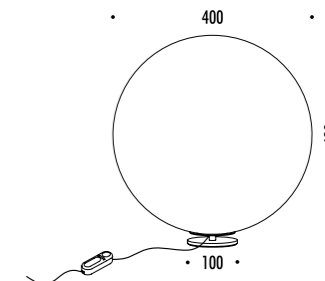

CE □ IP20

1A2690000.00.06	STANDARD	100-240 V - 50/60 Hz - MAX 15 W LED - E27 PARALUME CON TEXTURE IN CARTA GIAPPONESE - BASE VERNICIATA DORATA CAVO BIANCO - DIMMER LAMPADINA NON INCLUSA SHADE WITH JAPANESE PAPER TEXTURE - GOLD FINISH BASE WHITE CABLE - DIMMER BULB NOT INCLUDED