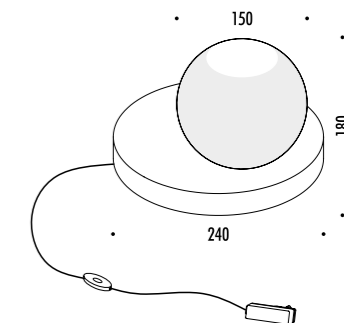

CE IP20

1A2600000.30.06	STANDARD - 3000K	24 V DC - 6,5 W LED - 450 lm - CRI > 90
		SFERA IN VETRO SATINATO - BASE IN LEGNO ROVERE - CAVO NERO
		DRIVER INDIPENDENTE INCLUSO INPUT 110-240 V - 50/60 Hz - DIMMER
		FROSTED GLASS SPHERE - OAK WOOD BASE - BLACK CABLE
		INCLUDES INDIPENDENT DRIVER INPUT 110-240 V - 50/60 Hz - DIMMER