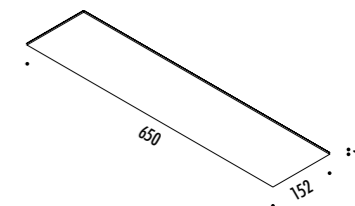

1A0850400.27.40	STANDARD - 2700K	48 V DC - 23 W LED 2700K - 2158 lm - CRI > 90 / 3000K - 2320 lm - CRI > 90 PIANO A SPECCHIO (DOWN) CON RETRO NERO (UP) KIT INSTALLAZIONE OBBLIGATORIO NON INCLUSO MIRROR TOP (DOWN) WITH BLACK BACK SIDE (UP) COMPULSORY INSTALLATION KIT NOT INCLUDED
1A0850400.30.40	STANDARD - 3000K	

KIT INSTALLAZIONE OBBLIGATORI / COMPULSORY INSTALLATION KITS

1Z1120550	STANDARD	DRIVER INPUT 110-240 V - 50/60 Hz - OUTPUT 48 V DC - 65 W - IP20 1-10 V DIMMABLE