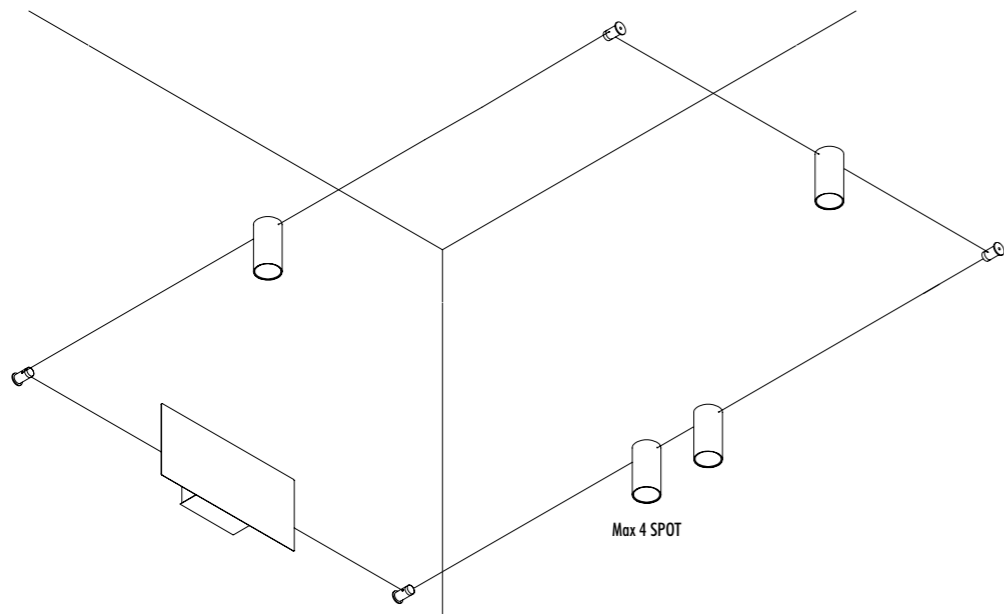

LUNGHEZZA TOTALE MAX 50 METRI / TOTAL LENGTH MAX 50 METER