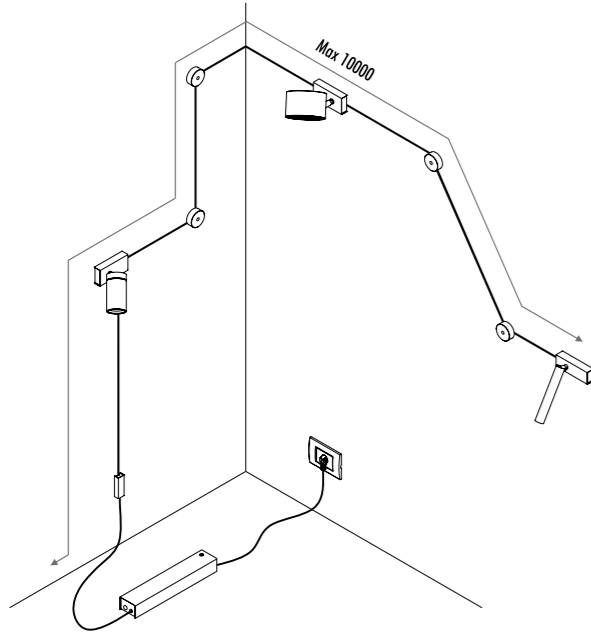

KIT ROSONE DA PARETE E SOFFITTO / WALL AND CEILING ROSE KIT