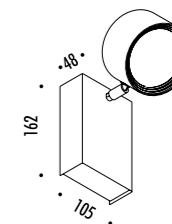

1A1080305.00.04	BIANCO OPACO / MATT WHITE - PUSH	110-240 V - 50/60 Hz - MAX 17 W LED ORIENTABILE MODULO LED NON INCLUSO - VEDI PAG. 365 ACCESSORI OPZIONALI MODULO LED - VEDI PAG. 365 ADJUSTABLE LED MODULE NOT INCLUDED - SEE PAGE 365 OPTIONAL LED MODULE ACCESSORIES - SEE PAGE 365
1A1080405.00.04	NERO OPACO / MATT BLACK - PUSH