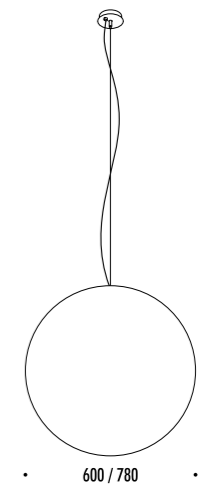

CEILING ROSE

1A2820000.00.00	STANDARD - ON/OFF	MOON 60 100-240 V - 50/60 Hz - MAX 15 W LED - E27 PARALUME CON TEXTURE IN CARTA GIAPPONESE ROSONE BIANCO - CAVO BIANCO - CAVO DI SOSPENSIONE IN ACCIAIO INOX 304 ACCESSORI OPZIONALI KIT SOSPENSIONE - VEDI PAG. 125 LAMPADINA NON INCLUSA SHADE WITH JAPANESE PAPER TEXTURE WHITE CEILING ROSE - WHITE CABLE - 304 STAINLESS STEEL SUSPENSION CABLE OPTIONAL ACCESSORIES SUSPENSION KIT - SEE PAGE 125 BULB NOT INCLUDED
1A2840000.00.00	STANDARD - ON/OFF	MOON 80 100-240 V - 50/60 Hz - MAX 15 W LED - E27 PARALUME CON TEXTURE IN CARTA GIAPPONESE ROSONE BIANCO - CAVO BIANCO - CAVO DI SOSPENSIONE IN ACCIAIO INOX 304 ACCESSORI OPZIONALI KIT SOSPENSIONE - VEDI PAG. 125 LAMPADINA NON INCLUSA SHADE WITH JAPANESE PAPER TEXTURE WHITE CEILING ROSE - WHITE CABLE - 304 STAINLESS STEEL SUSPENSION CABLE OPTIONAL ACCESSORIES SUSPENSION KIT - SEE PAGE 125 BULB NOT INCLUDED