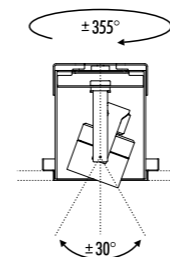

CE IP20 1.0 m

1A0660300.00.00	BIANCO OPACO / MATT WHITE - ON/OFF	100-240 V - 50/60 Hz - MAX 10 W LED - GU10 ORIENTABILE KIT INSTALLAZIONE OBBLIGATORIO NON INCLUSO LAMPADINA NON INCLUSA ACCESSORI OPZIONALI LAMPADINA NON INCLUSI ADJUSTABLE COMPULSORY INSTALLATION KIT NOT INCLUDED BULB NOT INCLUDED OPTIONAL BULB ACCESSORIES NOT INCLUDED
1A0660400.00.00	NERO OPACO / MATT BLACK - ON/OFF	

KIT INSTALLAZIONE OBBLIGATORI / COMPULSORY INSTALLATION KITS

1A3500300.00.00	BIANCO OPACO / MATT WHITE	CORNICE PER CARTONGESSO 12,5 mm / PLASTERBOARD FRAME 12,5 mm DIMENSIONI TAGLIO CARTONGESSO 104 x 104 mm - SPAZIO MINIMO PER INCASSO 130 mm PLASTERBOARD CUT-OUT 104 x 104 mm - MINIMUM SPACE FOR MOUNTING 130 mm
1A3500400.00.00	NERO OPACO / MATT BLACK