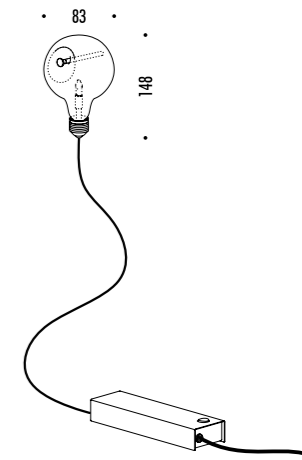

CE IP20

EDISON'S NIGHTMARE

DRIVER

1A3380000.00.06	STANDARD	100-240 V - 50/60 Hz - MAX 10 W 12 V - G4 CAVO COASSIALE - CAVO TRASPARENTE ALIMENTAZIONE CON SPINA - DIMMER LAMPADINA ALOGENA INCLUSA COAXIAL CABLE - TRANSPARENT CABLE POWER SUPPLY WITH PLUG - DIMMER HALOGEN BULB INCLUDED
		 10 W HALOGEN - 2800K - 145 lm - CRI 100 - DIMMABLE - EFFICIENCY G