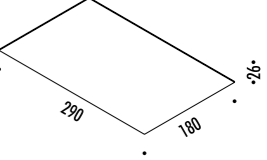

DESIGN 967 DESIGN - 2011
LAMPADA DA PARETE E SOFFITTO - METALLO
WALL AND CEILING LAMP - METAL

FOIL

CE IP20 0.5m