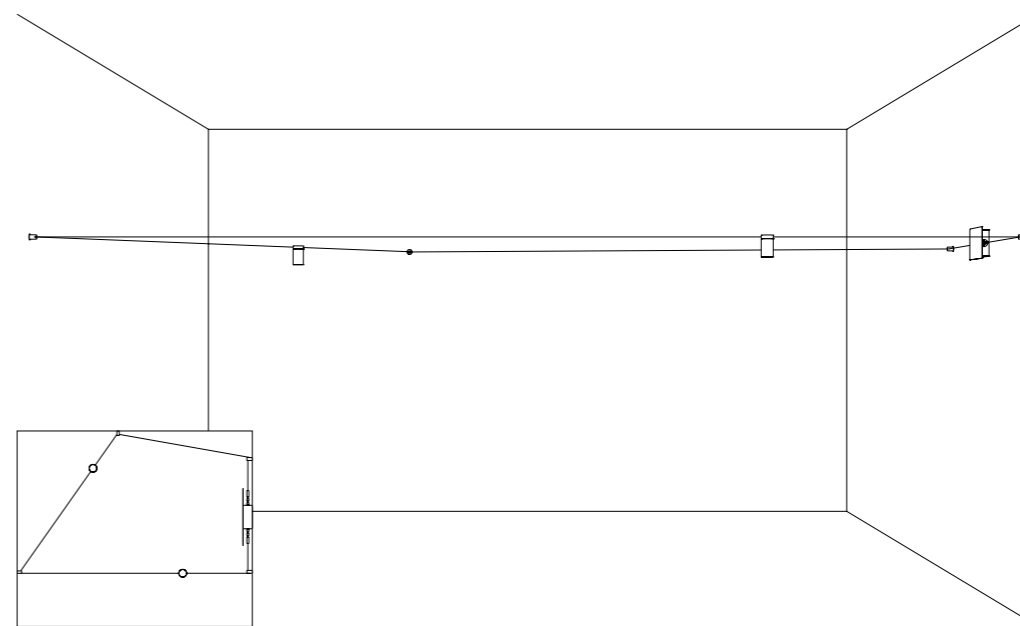

LUNGHEZZA TOTALE MAX 50 METRI / TOTAL LENGTH MAX 50 METER