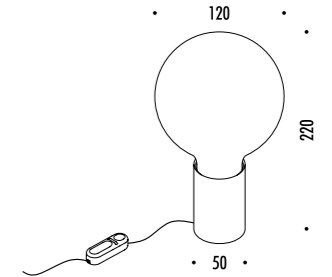

CE IP20 0.5m

1A2670305.00.06	BIANCO OPACO / MATT WHITE	100-240 V - 50/60 Hz - MAX 10 W LED - E27 GLOBOLUX CAVO BIANCO - DIMMER LAMPADINA LED NON INCLUSA WHITE CABLE - DIMMER LED BULB NOT INCLUDED