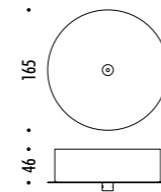

DIMMABLE VERSIONS

1A2960300.27.01	BIANCO OPACO / MATT WHITE - 2700K - DALI	100-240 V - 50/60 Hz - 5,6 W LED 2700K - 290 lm - CRI>90 / 3000K - 310 lm - CRI>90 ROSONE BIANCO - CAVO BIANCO ACCESSORI OPZIONALI KIT SOSPENSIONE - VEDI PAG. 125 WHITE CEILING ROSE - WHITE CABLE OPTIONAL ACCESSORIES SUSPENSION KIT - SEE PAGE 125	
1A2960300.30.01	BIANCO OPACO / MATT WHITE - 3000K - DALI		
1A2960300.27.02	BIANCO OPACO / MATT WHITE - 2700K - TRIAC		
1A2960300.30.02	BIANCO OPACO / MATT WHITE - 3000K - TRIAC		
1A2960300.27.03	BIANCO OPACO / MATT WHITE - 2700K - 1-10 V		
1A2960300.30.03	BIANCO OPACO / MATT WHITE - 3000K - 1-10 V		
1A2960300.27.04	BIANCO OPACO / MATT WHITE - 2700K - PUSH		
1A2960300.30.04	BIANCO OPACO / MATT WHITE - 3000K - PUSH		
1A2960400.27.01	NERO OPACO / MATT BLACK - 2700K - DALI		100-240 V - 50/60 Hz - 5,6 W LED 2700K - 290 lm - CRI>90 / 3000K - 310 lm - CRI>90 ROSONE NERO - CAVO NERO ACCESSORI OPZIONALI KIT SOSPENSIONE - VEDI PAG. 125 BLACK CEILING ROSE - BLACK CABLE OPTIONAL ACCESSORIES SUSPENSION KIT - SEE PAGE 125
1A2960400.30.01	NERO OPACO / MATT BLACK - 3000K - DALI		
1A2960400.27.02	NERO OPACO / MATT BLACK - 2700K - TRIAC		
1A2960400.30.02	NERO OPACO / MATT BLACK - 3000K - TRIAC		
1A2960400.27.03	NERO OPACO / MATT BLACK - 2700K - 1-10 V		
1A2960400.30.03	NERO OPACO / MATT BLACK - 3000K - 1-10 V		
1A2960400.27.04	NERO OPACO / MATT BLACK - 2700K - PUSH		
1A2960400.30.04	NERO OPACO / MATT BLACK - 3000K - PUSH		
1A2960800.27.01	OTTONE SPAZZOLATO / BRUSHED BRASS - 2700K - DALI		
1A2960800.30.01	OTTONE SPAZZOLATO / BRUSHED BRASS - 3000K - DALI		
1A2960800.27.02	OTTONE SPAZZOLATO / BRUSHED BRASS - 2700K - TRIAC		
1A2960800.30.02	OTTONE SPAZZOLATO / BRUSHED BRASS - 3000K - TRIAC		
1A2960800.27.03	OTTONE SPAZZOLATO / BRUSHED BRASS - 2700K - 1-10 V		
1A2960800.30.03	OTTONE SPAZZOLATO / BRUSHED BRASS - 3000K - 1-10 V		
1A2960800.27.04	OTTONE SPAZZOLATO / BRUSHED BRASS - 2700K - PUSH		
1A2960800.30.04	OTTONE SPAZZOLATO / BRUSHED BRASS - 3000K - PUSH		
1A2962600.27.01	NERO OPACO TOTALE / MATT TOTAL BLACK - 2700K - DALI		
1A2962600.30.01	NERO OPACO TOTALE / MATT TOTAL BLACK - 3000K - DALI		
1A2962600.27.02	NERO OPACO TOTALE / MATT TOTAL BLACK - 2700K - TRIAC		
1A2962600.30.02	NERO OPACO TOTALE / MATT TOTAL BLACK - 3000K - TRIAC		
1A2962600.27.03	NERO OPACO TOTALE / MATT TOTAL BLACK - 2700K - 1-10 V		
1A2962600.30.03	NERO OPACO TOTALE / MATT TOTAL BLACK - 3000K - 1-10 V		
1A2962600.27.04	NERO OPACO TOTALE / MATT TOTAL BLACK - 2700K - PUSH		
1A2962600.30.04	NERO OPACO TOTALE / MATT TOTAL BLACK - 3000K - PUSH		

CE IP20