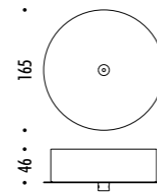

DIMMABLE VERSIONS

CE IP20

1A2980300.27.01	BIANCO OPACO / MATT WHITE - 2700K - DALI	100-240 V - 50/60 Hz - 5,6 W LED 2700K - 264 lm - CRI>90 / 3000K - 284 lm - CRI>90 ROSONE BIANCO - CAVO BIANCO ACCESSORI OPZIONALI KIT SOSPENSIONE - VEDI PAG. 125 WHITE CABLE - WHITE CEILING ROSE OPTIONAL ACCESSORIES SUSPENSION KIT - SEE PAGE 125	
1A2980300.30.01	BIANCO OPACO / MATT WHITE - 3000K - DALI		
1A2980300.27.02	BIANCO OPACO / MATT WHITE - 2700K - TRIAC		
1A2980300.30.02	BIANCO OPACO / MATT WHITE - 3000K - TRIAC		
1A2980300.27.03	BIANCO OPACO / MATT WHITE - 2700K - 1-10 V		
1A2980300.30.03	BIANCO OPACO / MATT WHITE - 3000K - 1-10 V		
1A2980300.27.04	BIANCO OPACO / MATT WHITE - 2700K - PUSH		
1A2980300.30.04	BIANCO OPACO / MATT WHITE - 3000K - PUSH		
1A2980800.27.01	OTTONE SPAZZOLATO / BRUSHED BRASS - 2700K - DALI		100-240 V - 50/60 Hz - 5,6 W LED 2700K - 264 lm - CRI>90 / 3000K - 284 lm - CRI>90 ROSONE NERO - CAVO NERO ACCESSORI OPZIONALI KIT SOSPENSIONE - VEDI PAG. 125 BLACK CEILING ROSE - BLACK CABLE OPTIONAL ACCESSORIES SUSPENSION KIT - SEE PAGE 125
1A2980800.30.01	OTTONE SPAZZOLATO / BRUSHED BRASS - 3000K - DALI		
1A2980800.27.02	OTTONE SPAZZOLATO / BRUSHED BRASS - 2700K - TRIAC		
1A2980800.30.02	OTTONE SPAZZOLATO / BRUSHED BRASS - 3000K - TRIAC		
1A2980800.27.03	OTTONE SPAZZOLATO / BRUSHED BRASS - 2700K - 1-10 V		
1A2980800.30.03	OTTONE SPAZZOLATO / BRUSHED BRASS - 3000K - 1-10 V		
1A2980800.27.04	OTTONE SPAZZOLATO / BRUSHED BRASS - 2700K - PUSH		
1A2980800.30.04	OTTONE SPAZZOLATO / BRUSHED BRASS - 3000K - PUSH