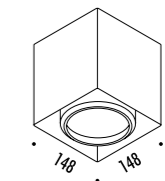

1A1110305.00.04	BIANCO OPACO / MATT WHITE - PUSH	110-240 V - 50/60 Hz - MAX 17 W LED
1A1113405.00.04	BIANCO - NERO OPACO BICOLORE / MATT WHITE - BLACK BICOLOUR - PUSH	ORIENTABILE
		MODULO LED NON INCLUSO - VEDI PAG. 365
		ACCESSORI OPZIONALI MODULO LED - VEDI PAG. 365
		ADJUSTABLE
		LED MODULE NOT INCLUDED - SEE PAGE 365
		OPTIONAL LED MODULE ACCESSORIES - SEE PAGE 365