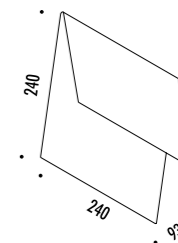

CE IP20

1A3350300.27.01	BIANCO OPACO / MATT WHITE - 2700K - DALI	110-240 V - 50/60 Hz - 20 W LED 2700K - 397 lm - CRI>80 / 3000K - 415 lm - CRI>80
1A3350300.30.01	BIANCO OPACO / MATT WHITE - 3000K - DALI