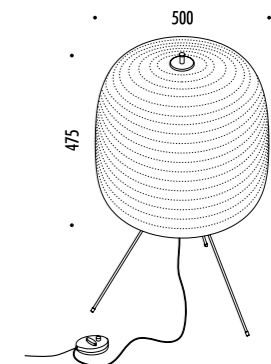

CE IP20

1A2780000.00.06	STANDARD	100-240 V - 50/60 Hz - MAX 18 W LED - E27 PARALUME BIANCO - SUPPORTI NERI CAVO NERO - DIMMER LAMPADINA NON INCLUSA WHITE SHADE - BLACK LEG BASE BLACK CABLE - DIMMER BULB NOT INCLUDED