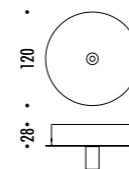

ENDLESS SYSTEM VERSION AVAILABLE SEE PAGE 271

CE IP20

CEILING ROSE

1A2980300.27.00	BIANCO OPACO / MATT WHITE - 2700K - ON/OFF	100-240 V - 50/60 Hz - 5,6 W LED 2700K - 264 lm - CRI > 90 / 3000K - 284 lm - CRI > 90
1A2980300.30.00	BIANCO OPACO / MATT WHITE - 3000K - ON/OFF	ROSONE BIANCO - CAVO BIANCO ACCESSORI OPZIONALI KIT SOSPENSIONE - VEDI PAG. 125 WHITE CEILING ROSE - WHITE CABLE OPTIONAL ACCESSORIES SUSPENSION KIT - SEE PAGE 125
1A2980800.27.00	OTTONE SPAZZOLATO / BRUSHED BRASS - 2700K - ON/OFF	100-240 V - 50/60 Hz - 5,6 W LED 2700K - 264 lm - CRI > 90 / 3000K - 284 lm - CRI > 90
1A2980800.30.00	OTTONE SPAZZOLATO / BRUSHED BRASS - 3000K - ON/OFF	ROSONE NERO - CAVO NERO ACCESSORI OPZIONALI KIT SOSPENSIONE - VEDI PAG. 125 BLACK CEILING ROSE - BLACK CABLE OPTIONAL ACCESSORIES SUSPENSION KIT - SEE PAGE 125