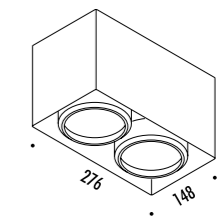

1A1120305.00.04	BIANCO OPACO / MATT WHITE - PUSH	110-240 V - 50/60 Hz - MAX 2 x 17 W LED ORIENTABILE MODULI LED NON INCLUSI - VEDI PAG. 365 ACCESSORI OPZIONALI MODULO LED - VEDI PAG. 365 ADJUSTABLE LED MODULES NOT INCLUDED - SEE PAGE 365 OPTIONAL LED MODULE ACCESSORIES - SEE PAGE 365
1A1123405.00.04	BIANCO - NERO OPACO BICOLORE / MATT WHITE - BLACK BICOLOUR - PUSH