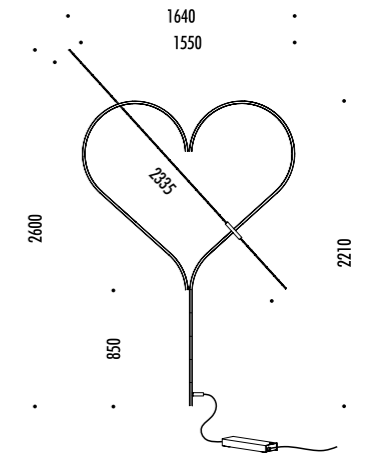

1A340000.30.06	STANDARD - 3000K	24 V DC - 22 W LED - 2000 lm - CRI > 90
		BINARI NERI - CAVO NERO
		KIT DI ALIMENTAZIONE INDIPENDENTE CON SPINA INCLUSO INPUT 100-240 V - 50/60 Hz - DIMMER
		BLACK RAILS - BLACK CABLE
		INCLUDES INDEPENDENT POWER SUPPLY KIT WITH PLUG INPUT 100-240 V - 50/60 Hz - DIMMER