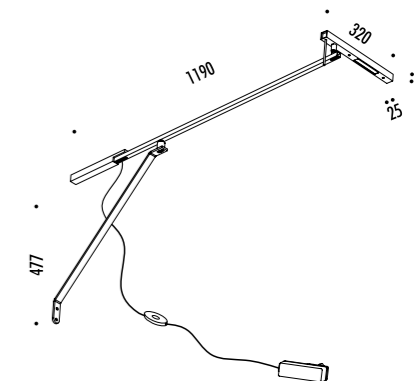

1A2570400.27.06	NERO OPACO / MATT BLACK - 2700K	24 V DC - 15,5 W LED - UGR < 19
1A2570400.30.06	NERO OPACO / MATT BLACK - 3000K	2700K - 765 lm - CRI > 90 / 3000K - 823 lm - CRI > 90
		CAVO NERO - ORIENTABILE
		DRIVER INDIPENDENTE INCLUSO INPUT 110-240 V - 50/60 Hz - DIMMER
		BLACK CABLE - ADJUSTABLE
		INCLUDES INDEPENDENT DRIVER INPUT 100-240 V - 50/60 Hz - DIMMER