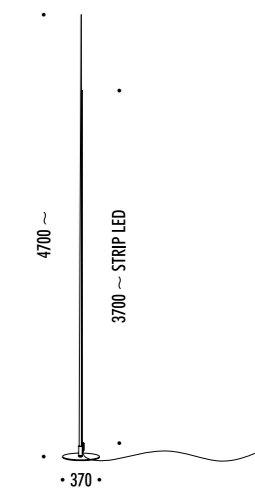

DESIGN DAVIDE GROPPPI - GIORGIO RAVA - 2020
 LAMPADA DA ESTERNO - FIBRA DI VETRO - METALLO
 OUTDOOR LAMP - FIBERGLASS - METAL

CE  IP65

ORIGINE OUTDOOR

1A2480400.27.20	NERO OPACO / MATT BLACK - 2700K	24 V DC - 35 W LED 2700K - 2872 lm - CRI > 80 / 3000K - 2930 lm - CRI > 80
1A2480400.30.20	NERO OPACO / MATT BLACK - 3000K	CAVO NERO 5 m CONNETTORE DRIVER IP68 INCLUSO - DRIVER NON INCLUSO
		BLACK CABLE 5 m DRIVER CONNECTOR IP68 INCLUDED - DRIVER NOT INCLUDED