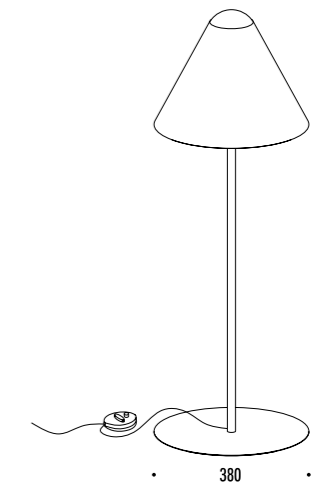

DESIGN OMAR CARRAGLIA - 2007
LAMPADA DA TERRA - METACRILATO - METALLO
FLOOR LAMP - METHACRYLATE - METAL

ABA 120

CE IP20 0.5 m