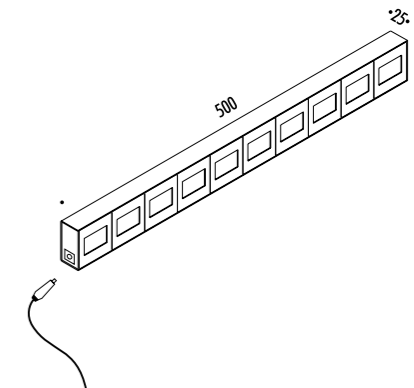

CE IP20

1A3410000.00.00	STANDARD - ON/OFF	5 V DC - 3 W LED MODULO LUMINOSO BIANCO CON LUCE A LENTA INTERMITTENZA - BARRA PER FISSAGGIO NERO OPACO IMMAGINI PERSONALIZZABILI - IMMAGINI NON INCLUSE CONNETTORE MODULI INCLUSO TRASFORMATORE ELETTRONICO NON INCLUSO WHITE LUMINOUS MODULE WITH SLOWLY FLASHING LIGHT - BLACK FIXING STRUCTURE CUSTOMIZABLE IMAGES - IMAGES NOT INCLUDED MODULES CONNECTOR INCLUDED ELECTRONIC TRANSFORMER NOT INCLUDED

ACCESSORI OBBLIGATORI / COMPULSORY ACCESSORIES

1Z1470180	STANDARD	TRASFORMATORE ELETTRONICO A SPINA / ELECTRONIC TRANSFORMER WITH PLUG INPUT 100-240 V - 50/60 Hz - OUTPUT 5 V DC - 15 W - IP40 MAX 5 MODULI / MAX 5 MODULES