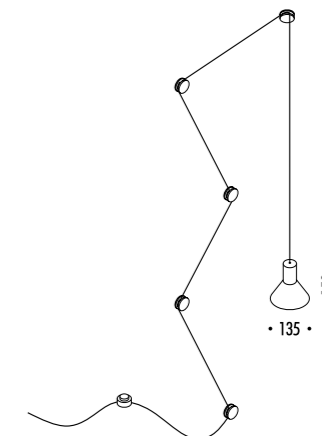

CE IP20

CLAMP

CEILING ROSE

1A0160300.00.00	BIANCO OPACO / MATT WHITE - ON/OFF	100-240 V - 50/60 Hz - MAX 15 W LED - E27 CAVO BIANCO - ALIMENTAZIONE CON SPINA 5 BLOCCACAVO INCLUSI - LAMPADINA NON INCLUSA WHITE CABLE - POWER SUPPLY WITH PLUG 5 CLAMPS INCLUDED - BULB NOT INCLUDED
1A0160400.00.00	NERO OPACO / MATT BLACK - ON/OFF	100-240 V - 50/60 Hz - MAX 15 W LED - E27 CAVO NERO - ALIMENTAZIONE CON SPINA 5 BLOCCACAVO INCLUSI - LAMPADINA NON INCLUSA BLACK CABLE - POWER SUPPLY WITH PLUG 5 CLAMPS INCLUDED - BULB NOT INCLUDED

ACCESSORI OPZIONALI / OPTIONAL ACCESSORIES

1A3440300.00.00	BIANCO OPACO / MATT WHITE	ROSONE DA PARETE E SOFFITTO / WALL AND CEILING ROSE
1A3440400.00.00	NERO OPACO / MATT BLACK	
1A3270300.00.00	BIANCO OPACO / MATT WHITE	BLOCCACAVO / CLAMP
1A3270400.00.00	NERO OPACO / MATT BLACK