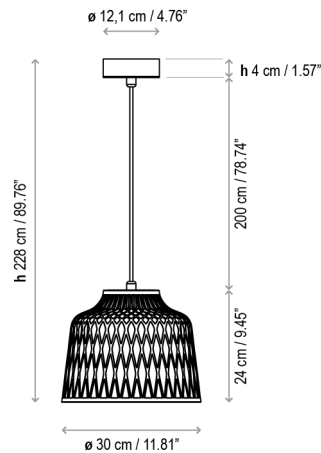

Soft light fixtures are light and colourist, with a fresh appearance that projects a clear, direct lower light shaded by a polycarbonate diffuser.

Made in silicone, the print on their shade is a reminder of classic wine glasses made of Bohemian glass. Soft lights adapt to all preferences and both indoor and outdoor spaces. They can easily be disassembled for cleaning.

Las Soft son ligeras y coloristas, con un aspecto fresh que proyectan una luz inferior clara y directa, matizada por un difusor de policarbonato.

Realizadas en silicona, el grabado de su pantalla nos recuerda al de las clásicas copas de cristal de Bohemia.

Las Soft son lámparas adaptables a todos los gustos y espacios Indoor y Outdoor. Son fácilmente desmontables para su lavado.

Soft S/30 Indoor

IP-20 | 1 x MAX 15 W LED E-27 A60 |

Ivory fabric cable
Cable textil color marfil

Soft S/30 Outdoor

IP-44 | 1 x MAX 15 W LED E-27 A60 |

Neoprene black cable
Cable negro de Neopreno

Soft PF/30 Outdoor

IP-44 | 1 x MAX 15 W LED E-27 A60 |

Finishes *Acabados*