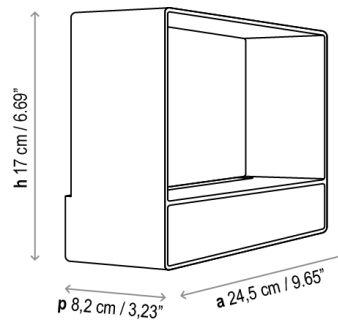

Kira A/01

IP-20 | TRIAC | 8,4 W LED / CRI: 90 / 2700 K
1100 lm light source / fuente de luz

Optional: Push-button with 3 dimming positions

Opcional: Pulsador con 3 posiciones de regulación

Finishes
Acabados

Matte White
Blanco Mate