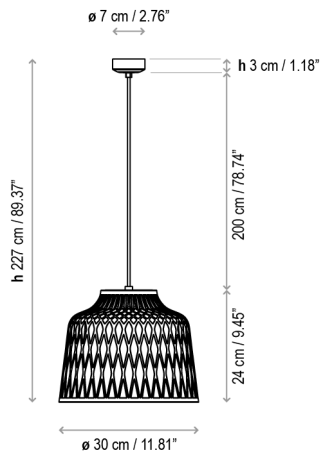

Soft light fixtures are light and colourist, with a fresh appearance that projects a clear, direct lower light shaded by a polycarbonate diffuser.

Made in silicone, the print on their shade is a reminder of classic wine glasses made of Bohemian glass. Soft lights adapt to all preferences and both indoor and outdoor spaces. They can easily be disassembled for cleaning.

Las Soft son ligeras y coloristas, con un aspecto fresh que proyectan una luz inferior clara y directa, matizada por un difusor de policarbonato.

Realizadas en silicona, el grabado de su pantalla nos recuerda al de las clásicas copas de cristal de Bohemia.

Las Soft son lámparas adaptables a todos los gustos y espacios Indoor y Outdoor. Son fácilmente desmontables para su lavado.

Soft S/30 Indoor

IP-20 | 1 x MAX 15 W LED E-27 A60 |

Ivory fabric cable
Cable textil color marfil

Soft S/30 Outdoor

IP-44 | 1 x MAX 15 W LED E-27 A60 |

Neoprene black cable
Cable negro de Neopreno

Soft PF/30 Outdoor

IP-44 | 1 x MAX 15 W LED E-27 A60 |

Finishes *Acabados*