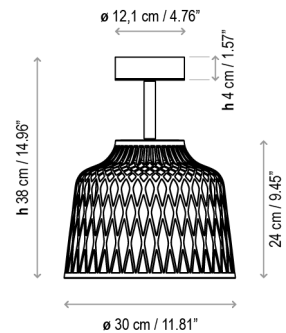

Soft light fixtures are light and colourist, with a fresh appearance that projects a clear, direct lower light shaded by a polycarbonate diffuser.

Made in silicone, the print on their shade is a reminder of classic wine glasses made of Bohemian glass. Soft lights adapt to all preferences and both indoor and outdoor spaces. They can easily be disassembled for cleaning.

Las Soft son ligeras y coloristas, con un aspecto fresh que proyectan una luz inferior clara y directa, matizada por un difusor de policarbonato.

Realizadas en silicona, el grabado de su pantalla nos recuerda al de las clásicas copas de cristal de Bohemia.

Las Soft son lámparas adaptables a todos los gustos y espacios Indoor y Outdoor. Son fácilmente desmontables para su lavado.

Soft S/30 Indoor

IP-20 | 1 x MAX 15 W LED E-27 A60 |

Ivory fabric cable
Cable textil color marfil

Soft S/30 Outdoor

IP-44 | 1 x MAX 15 W LED E-27 A60 |

Neoprene black cable
Cable negro de Neopreno

Soft PF/30 Outdoor

IP-44 | 1 x MAX 15 W LED E-27 A60 |

Finishes *Acabados*