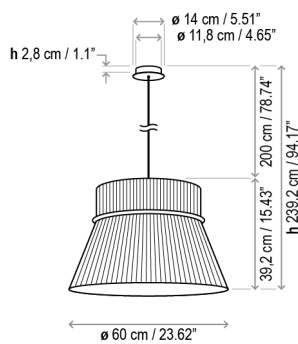

Folie S/60

IP-20 | 3 x MAX 15 W LED E-27 A60 |

Spherical polycarbonat diffuser
Difusor esférico de policarbonato