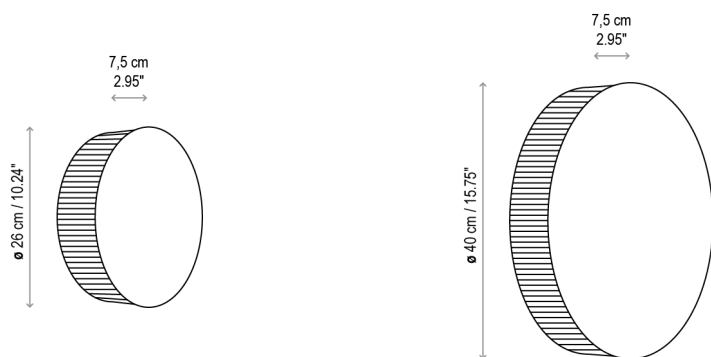

Helios A/01

IP-20 | TRIAC | 16,8 W LED / CRI: 90 / 2700 K
2000 lm light source / fuente de luz

Helios A/02

IP-20 | TRIAC | 18 W LED / CRI: 90 / 2700 K
2700 lm light source / fuente de luz