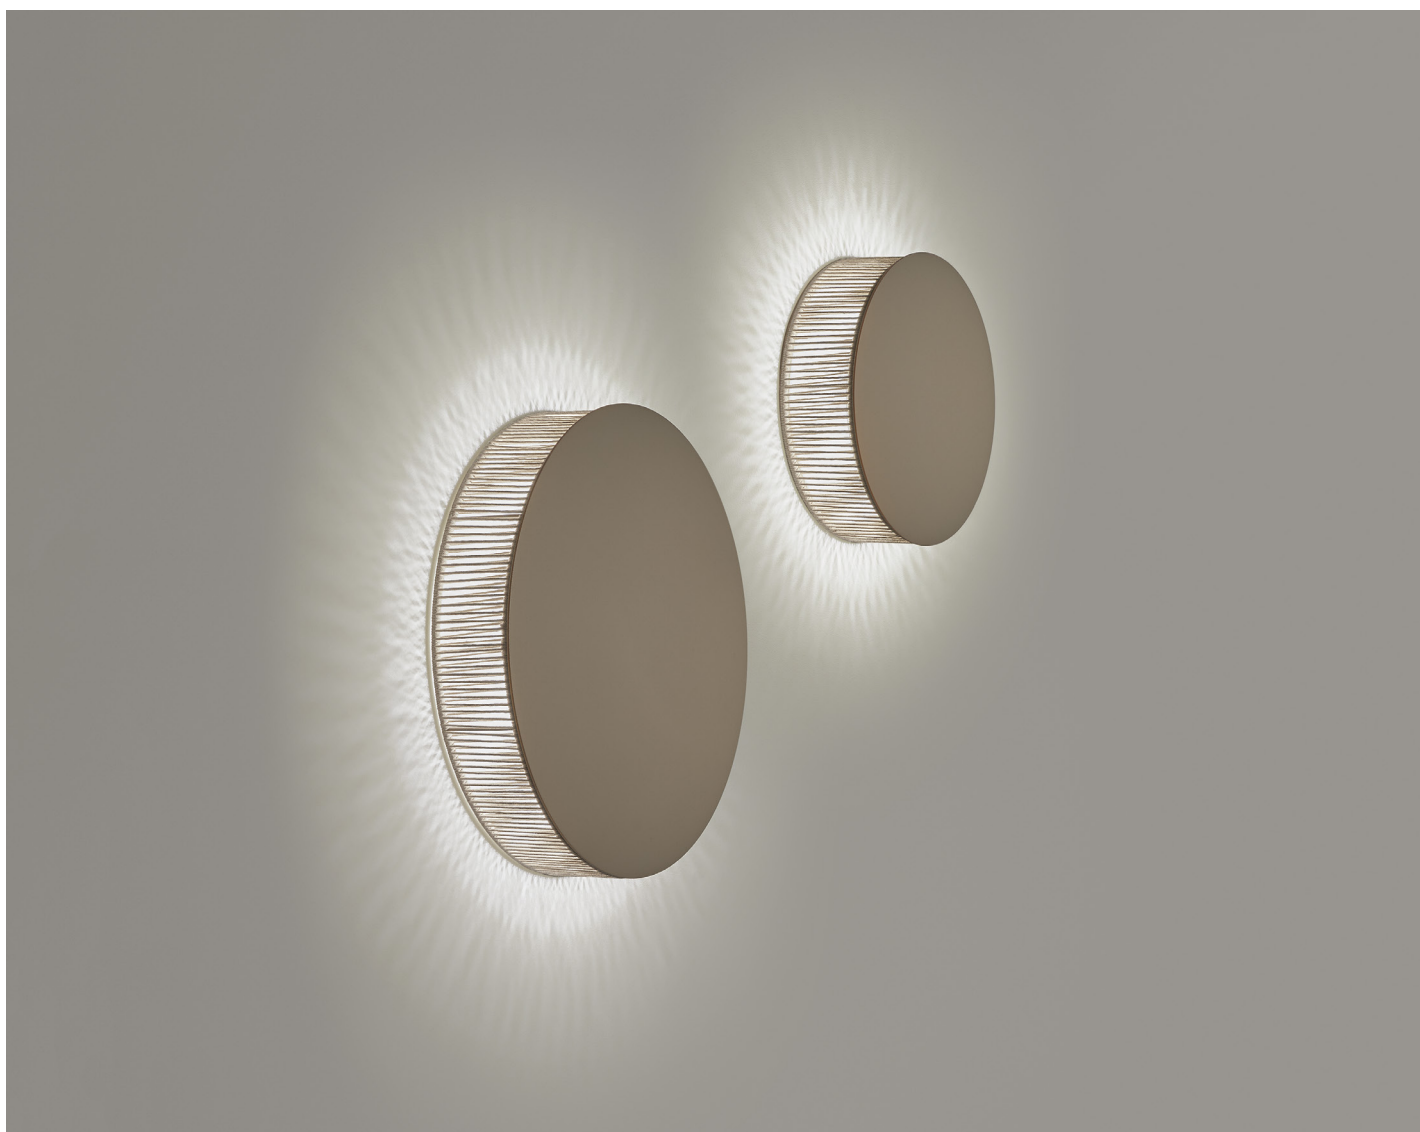

Design by
Gonzalo Milà

The Helios wall lamp is an artisan product that gives off indirect light through the irregular cotton threads of its lampshade, drawing small shadows on the wall. Helios comfortably adapts to the language and personality of organic environments and wabi-sabi aesthetics.

Designed to be part of settings or light murals in applications where highly decorative results are sought.

El aplique Helios es un producto artesanal que, a través de los hilos de algodón irregulares de su pantalla, deja pasar luz indirecta dibujando pequeñas sombras en la pared. Se adapta con comodidad al lenguaje y carácter de los ambientes orgánicos y de estética Wabi Sabi.

Pensada para formar parte de composiciones o murales de luz en aplicaciones donde se buscan resultados altamente decorativos.

Helios A/01

IP-20 | TRIAC | 16,8 W LED / CRI: 90 / 2700 K
2000 lm light source / fuente de luz

Helios A/02

IP-20 | TRIAC | 18 W LED / CRI: 90 / 2700 K
2700 lm light source / fuente de luz

Finishes
Acabados

Oak Brown / Beige Thread
Marrón Roble / Hilo Beige

Kira

Design by
Danos Salgados

The Kira wall lamp is a light box that emits an aura of warm luminosity around its inner perimeter. In addition, it emits lower light through an LED plate and there is the option to add a push-button with 3 dimming settings.