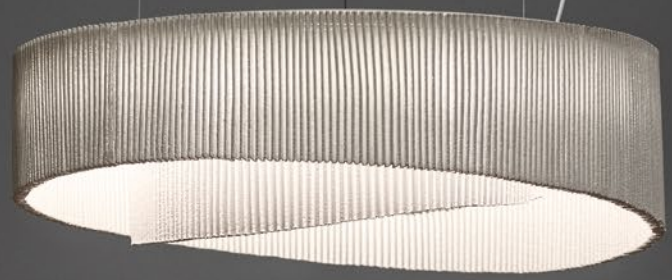

AG404  
Ø 40x48.5 cm  
Ø 15.7x19.1 in  
Outdoor version available

Material: Malla de acero inoxidable pintada  
Painted stainless steel mesh  
Designer: Héctor Serrano

AN04  
Ø 60x20 cm  
Ø 23.6x7.9 in

Material: Malla de acero inoxidable pintada  
Painted stainless steel mesh  
Designer: a-emotional light design team