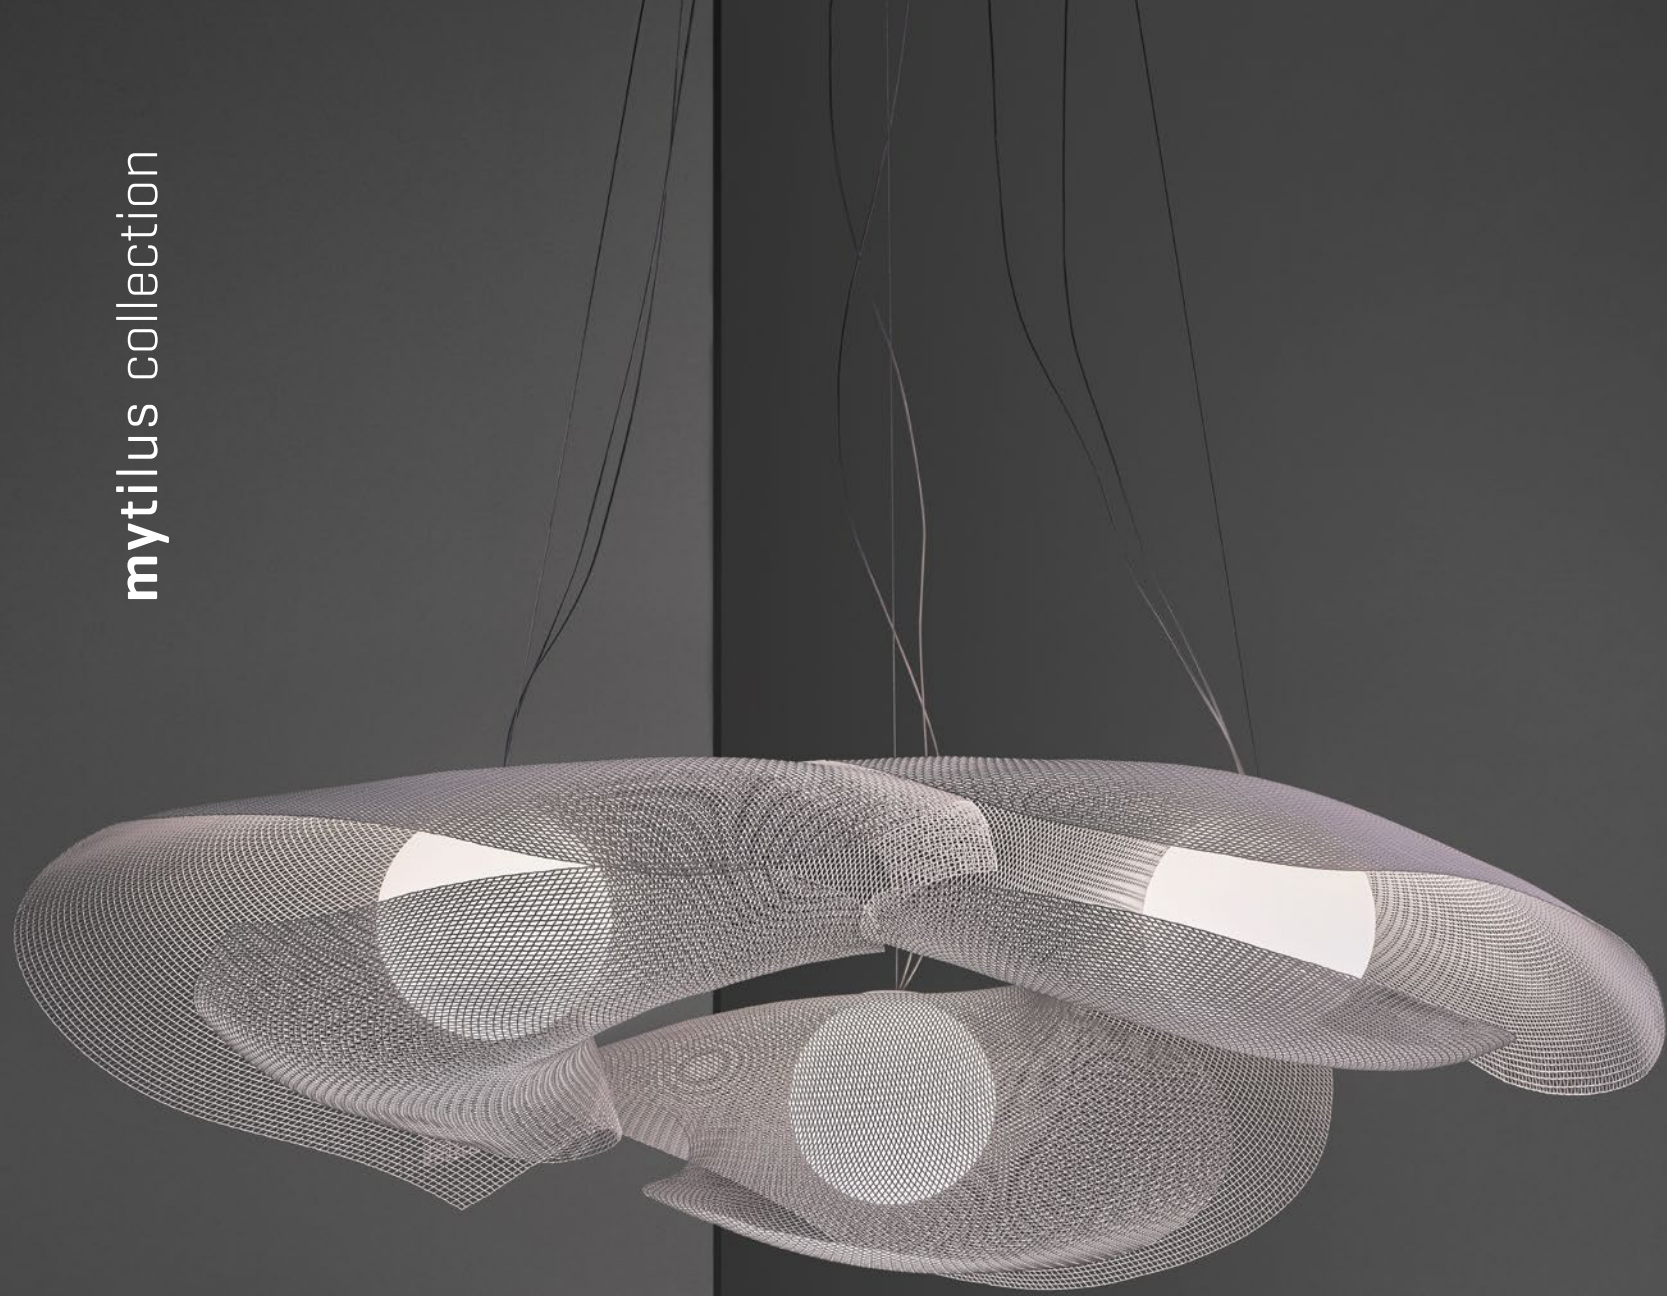

A104  
80x80x80 cm  
31.5x31.5x31.5 in

Material: Fresno  
Ash wood  
Designer: Arturo Alvarez

MY04  
60x47x17 cm  
23.6x18.5x6.7 in

MY04G  
90x74x22 cm  
35.4x29.1x8.7 in

Material: Malla de acero inoxidable pintada  
Painted stainless steel mesh  
Designer: Arturo Álvarez