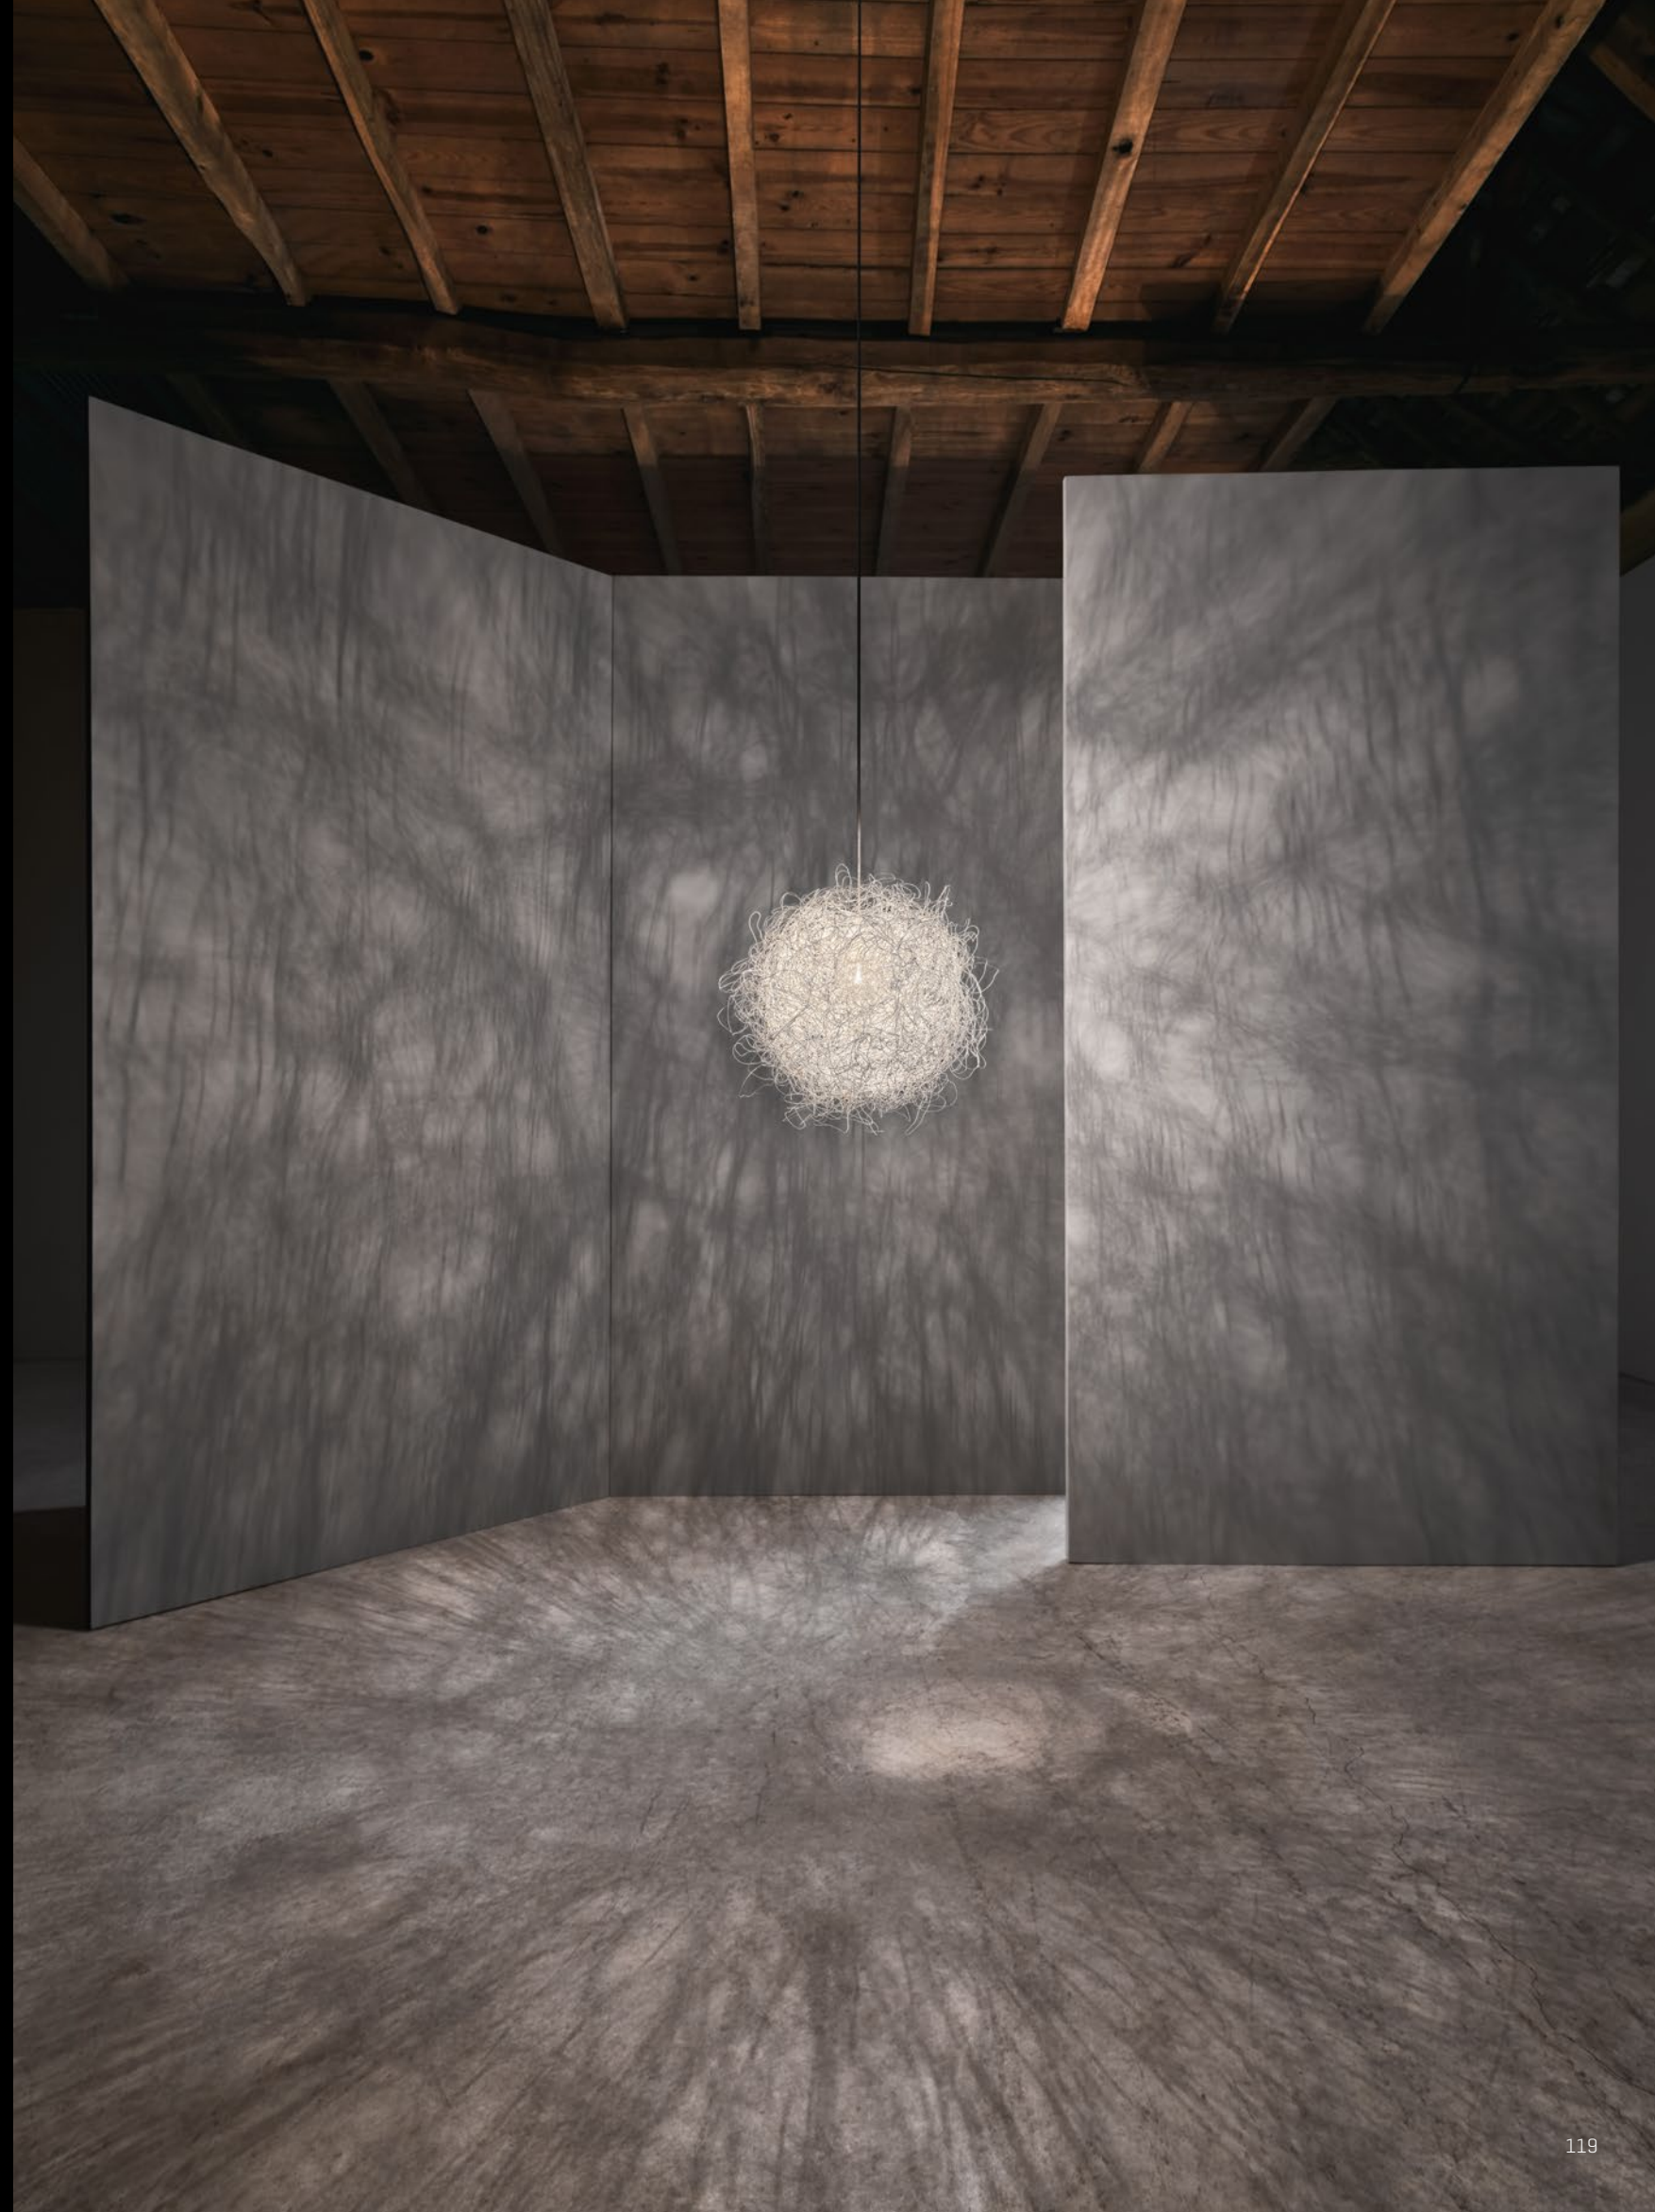

ON06  
50x18x42 cm  
19.7x7.1x16.5 in

ON06G  
73x22x65 cm  
28.7x8.7x25.6 in

Materia: Malla de acero inoxidable pintada  
Painted stainless steel mesh  
Designer: Arturo Álvarez

PLO4-MINI  
Ø 30x30 cm  
Ø 11.8x11.8 in

PLO4  
Ø 40x38 cm  
Ø 15.7x15 in

*Material: Hilo de acero inoxidable pintado  
Painted stainless steel thread  
Designer: Arturo Álvarez*

FL04  
Ø 75x60 cm  
Ø 29.5x23.6 in

FL04-4  
Ø 140x70 cm  
Ø 55x28 in