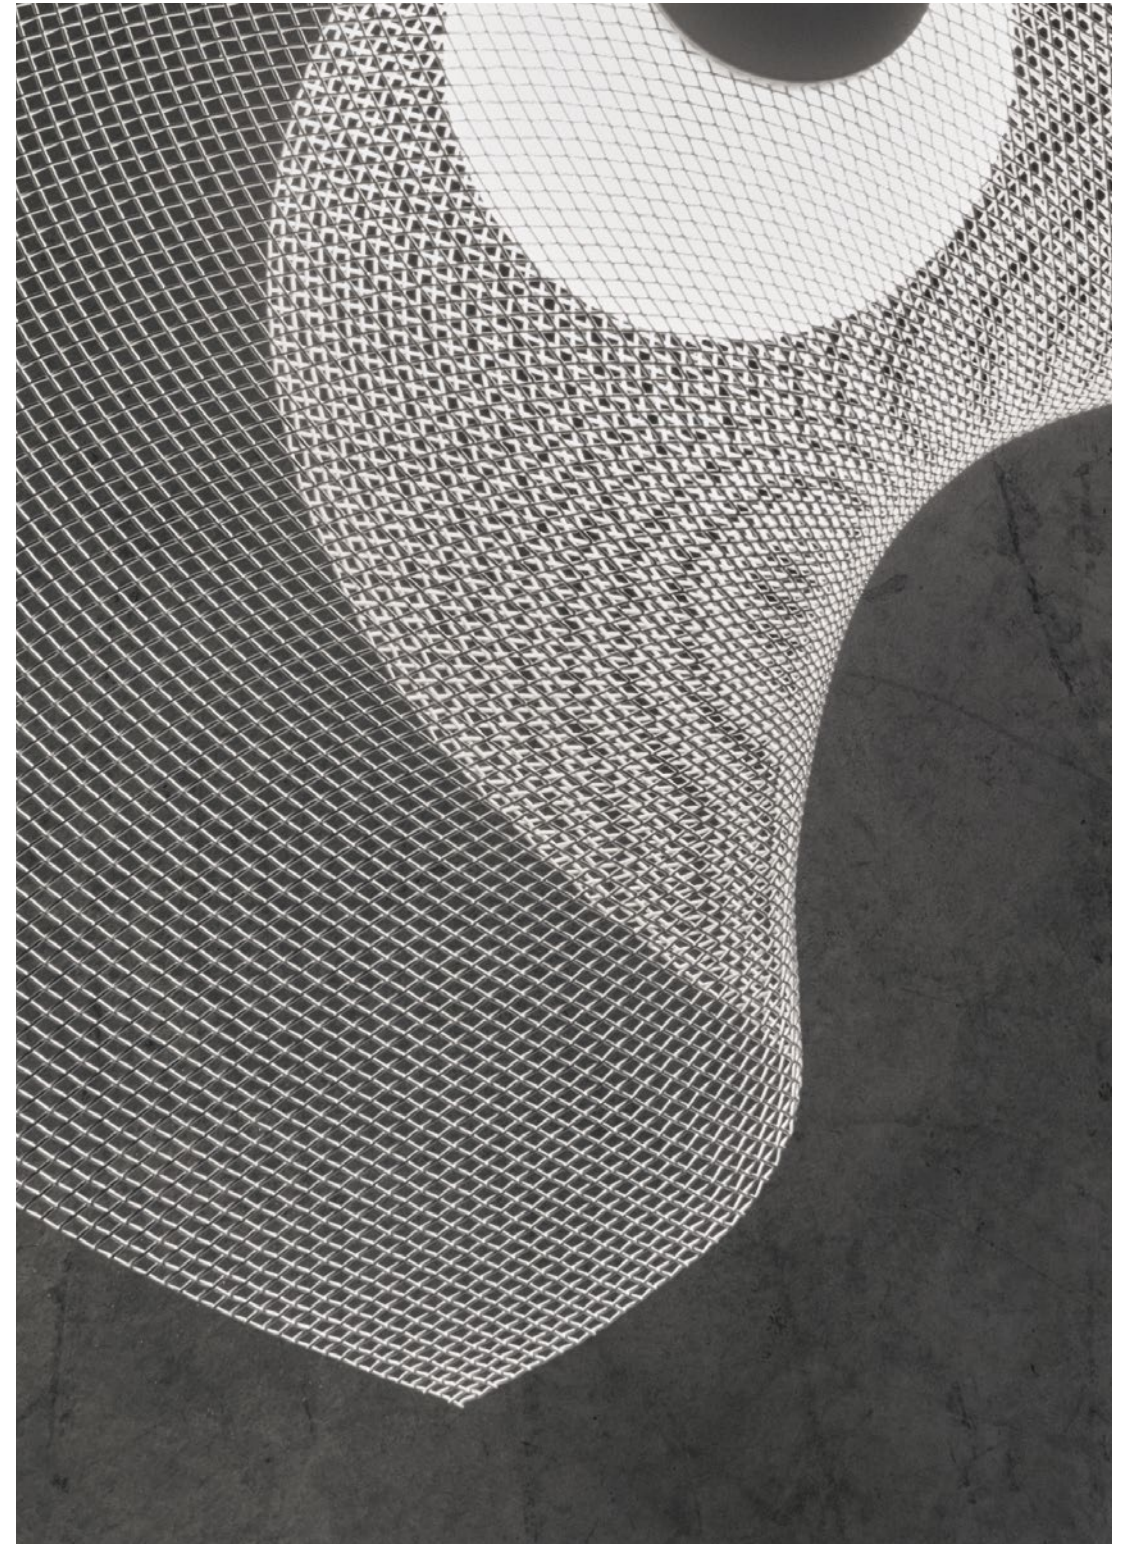

MY04-3
136x140x30 cm
53.5x55.1x11.8 in

Material: *Malla de acero inoxidable pintada*
Painted stainless steel mesh
Designer: Arturo Álvarez