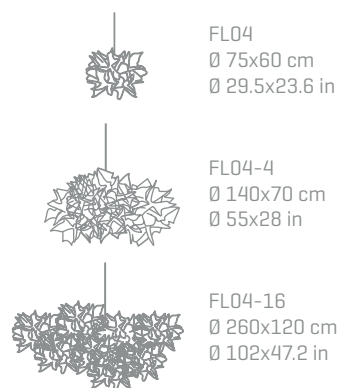

ON06  
50x18x42 cm  
19.7x7.1x16.5 in

ON06G  
73x22x65 cm  
28.7x8.7x25.6 in

Materia: Malla de acero inoxidable pintada  
Painted stainless steel mesh  
Designer: Arturo Álvarez

PLO4-MINI  
Ø 30x30 cm  
Ø 11.8x11.8 in

PLO4  
Ø 40x38 cm  
Ø 15.7x15 in

*Material: Hilo de acero inoxidable pintado  
Painted stainless steel thread  
Designer: Arturo Álvarez*

FL04  
Ø 75x60 cm  
Ø 29.5x23.6 in

FL04-4  
Ø 140x70 cm  
Ø 55x28 in